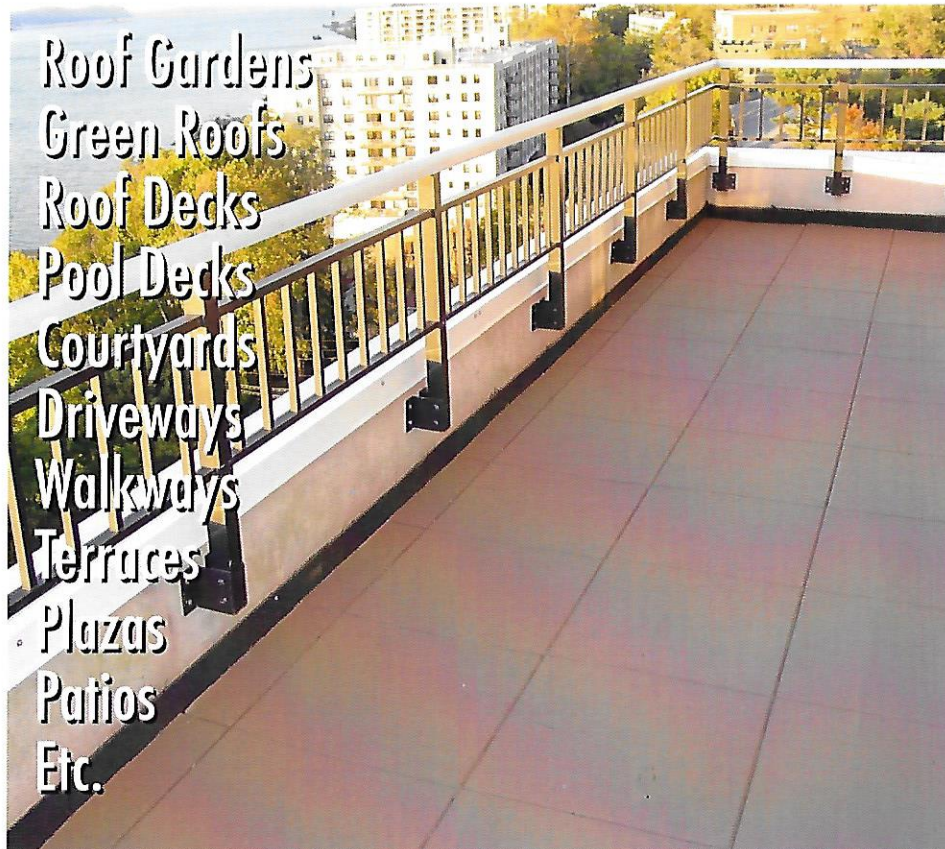

A division of Unity Creations, Ltd.

"Unity" Surfacing Systems™

Interlocking, Unitary Rubberized Safety Surfacing, Flooring & Pavers

Our product(s) size, weight, durability, longevity, fall protection rating (the highest in the industry), and ability to have an integrated interlocking design (for rooftop applications), with bolt-down capabilities (for playground use) can be effectively and easily secured on site to eliminate the potential for wind up-lift, vandalism, separation, curling, peeling and maintenance issues.

Roof Gardens
Green Roofs
Roof Decks
Pool Decks
Courtyards
Driveways
Walkways
Terraces
Plazas
Patios
Etc.

Recreational Areas
Amusement Parks
Acoustical Areas
Daycare Centers
Athletic Areas
Weight Rooms
Playgrounds
Water Parks
Equestrian
Walkways
& More