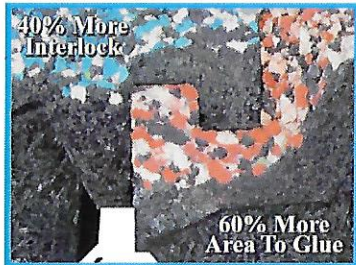

A division of Unity Creations, Ltd.

"Unity" Surfacing Systems™

Interlocking, Unitary Rubberized Safety Surfacing, Flooring & Pavers

Our product(s) size, weight, durability, longevity, fall protection rating (the highest in the industry), and ability to have an integrated interlocking design (for rooftop applications), with bolt-down capabilities (for playground use) can be effectively and easily secured on site to eliminate the potential for wind up-lift, vandalism, separation, curling, peeling and maintenance issues.