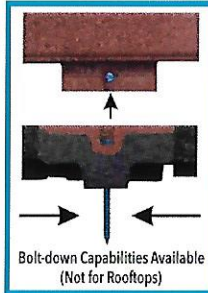

A division of Unity Creations, Ltd.

"Unity" Surfacing Systems™

Interlocking, Unitary Rubberized Safety Surfacing, Flooring & Pavers

Our product(s) size, weight, durability, longevity, fall protection rating (the highest in the industry), and ability to have an integrated interlocking design (for rooftop applications), with bolt-down capabilities (for playground use) can be effectively and easily secured on site to eliminate the potential for wind up-lift, vandalism, separation, curling, peeling and maintenance issues.