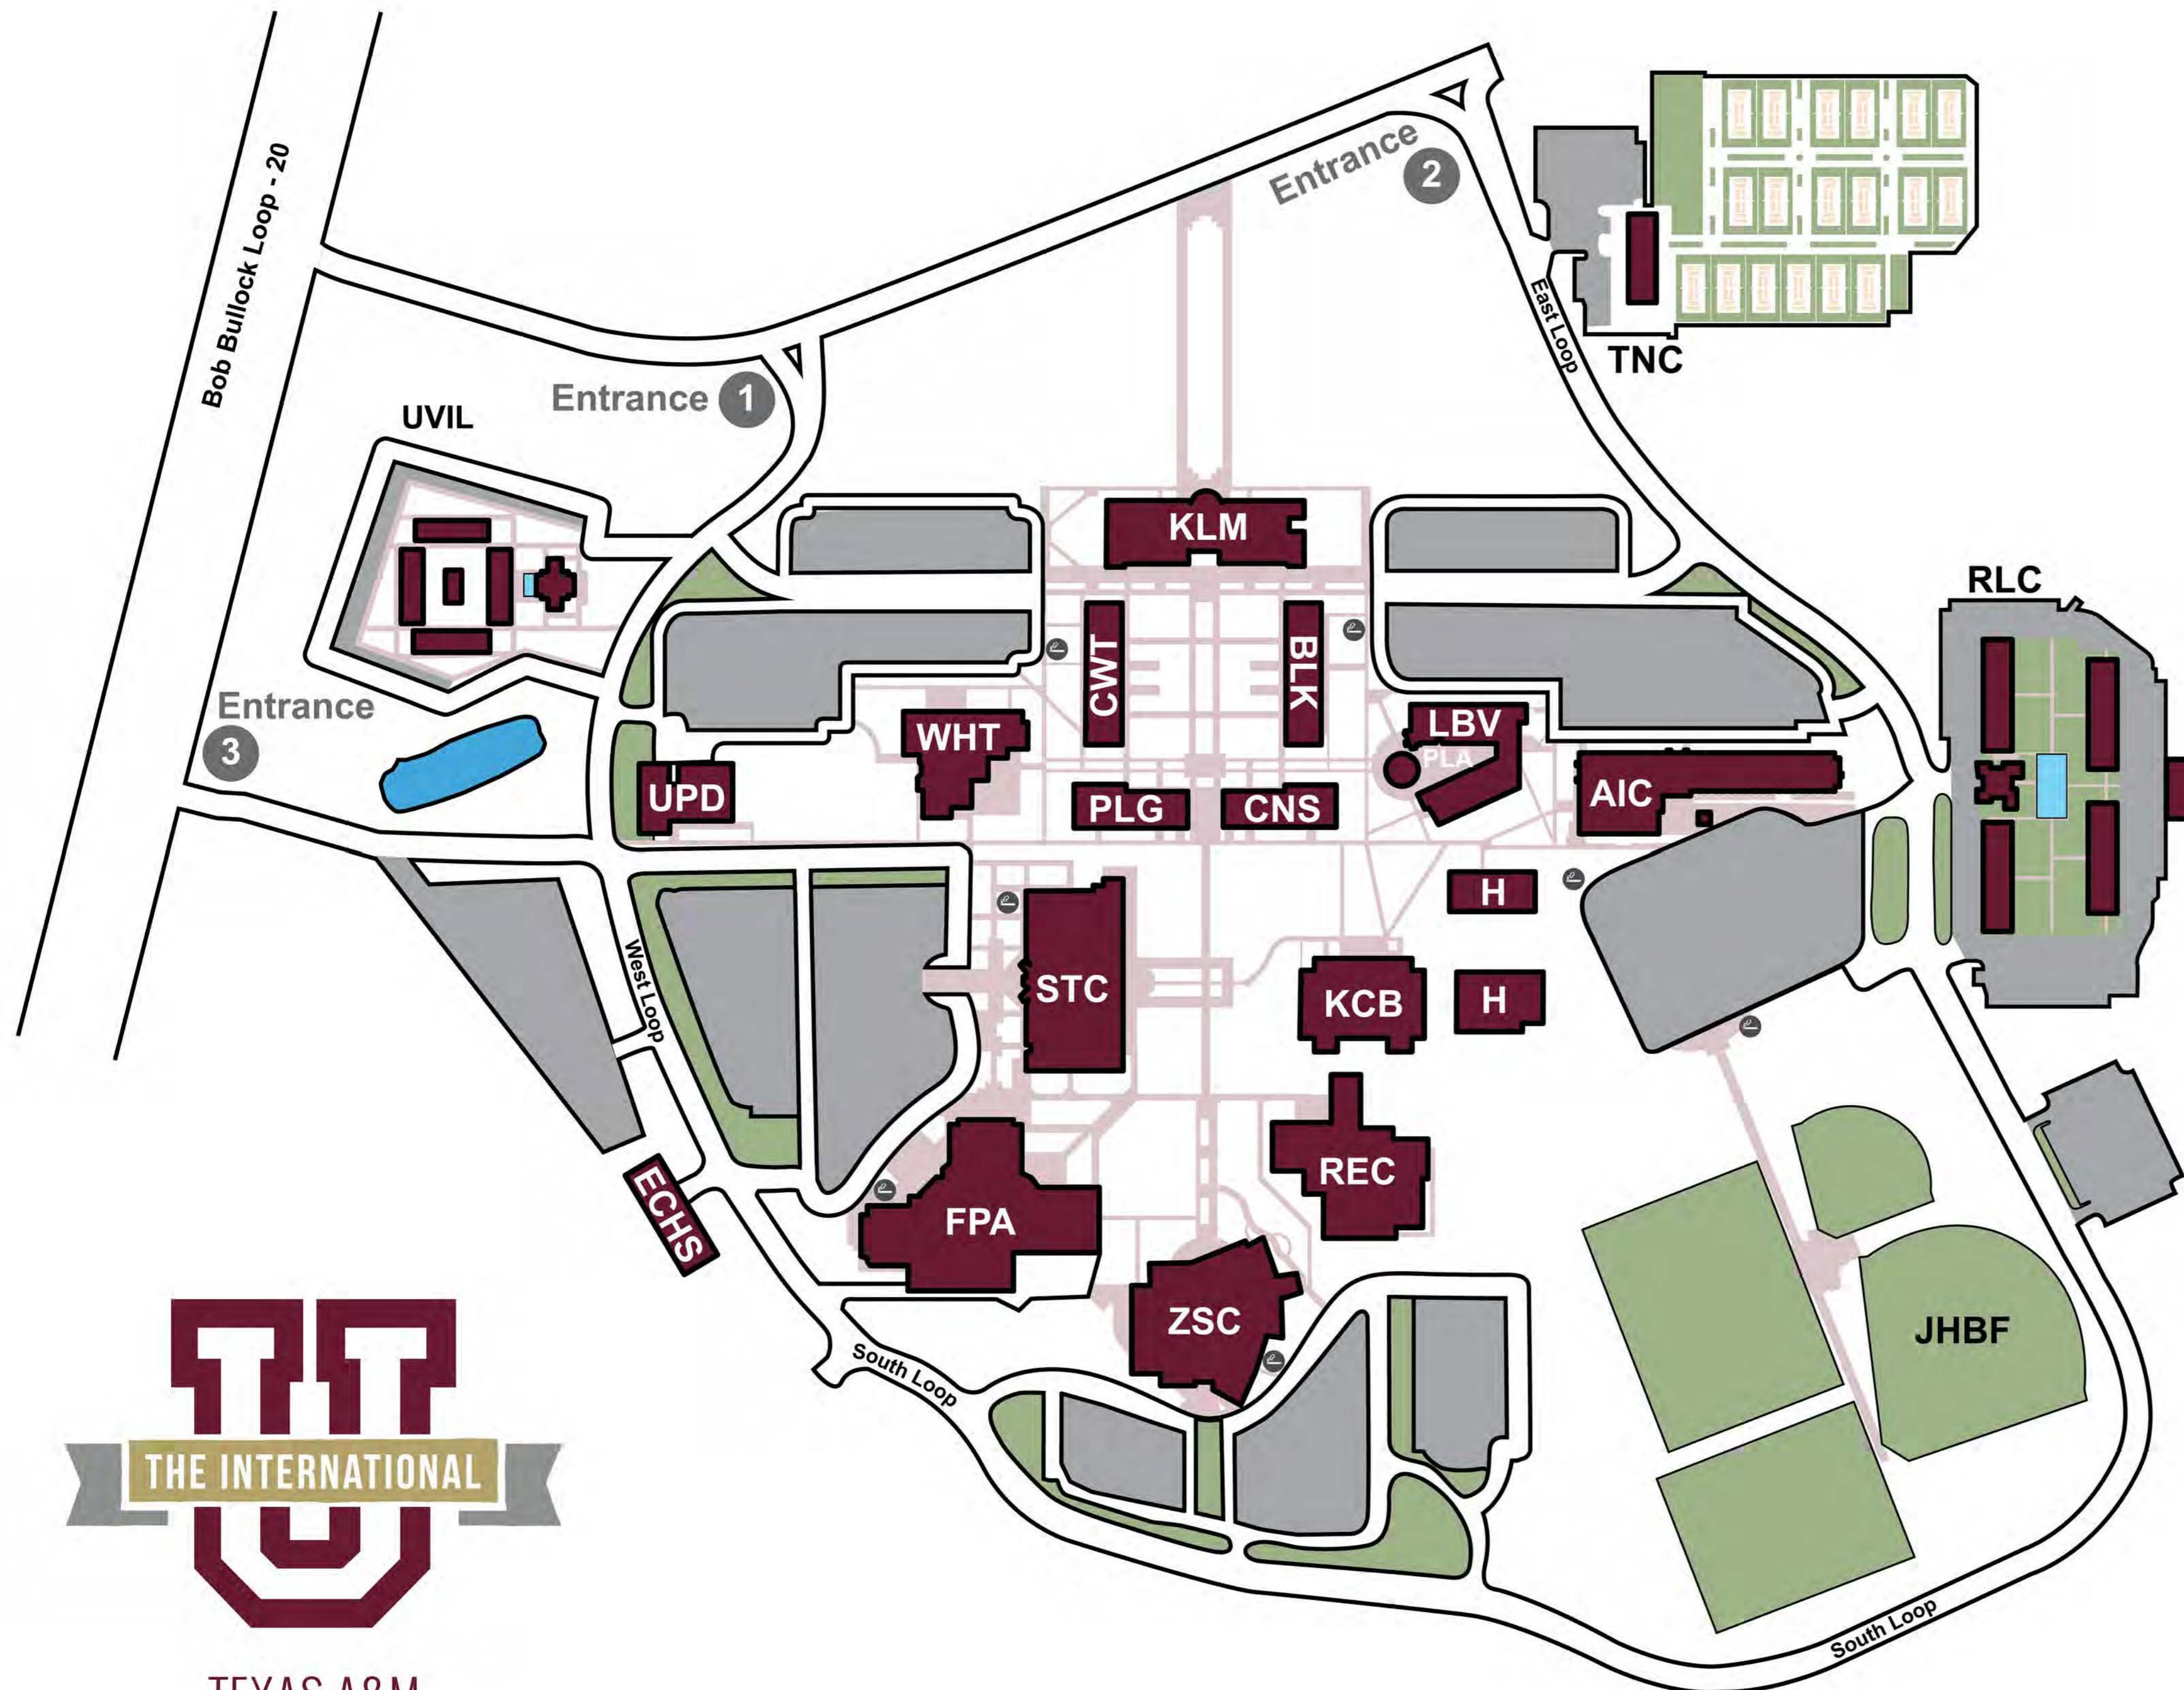

# WELCOME TO TAMIU!

- AIC-** Academic Innovation Center
- KLM-** Sue and Radcliffe Killam Library
- CWT-** Dr. Billy F. Cowart Hall
- BLK-** Bob Bullock Hall
- WHT-** Western Hemispheric Trade Center
- PLG-** Anthony J. and Georgia A. Pellegrino Hall
- CNS-** Dr. F. M. Canseco Hall
- LBV-** Lamar Bruni Vergara Science Center
- PLA-** Lamar Bruni Vergara Planetarium
- STC-** Student Center
- KCB-** Kinesiology - Convocation Building
- H-** Physical Plant
- FPA-** Center for the Fine and Performing Arts
- ECHS-** Early College High School
- ZSC-** Zaffirini Success Center
- REC-** Kinesiology, Wellness and Recreation Center
- RLC-** Residential Learning Community
- UPD-** University Police Department
- UVIL-** University Village
- JHBF-** Jorge Haynes Baseball Field
- TNC-** City of Laredo Tennis Complex at TAMIU

-  Parking
-  Sidewalks
-  Smoking Pavilion

TEXAS A&M  
INTERNATIONAL  
UNIVERSITY