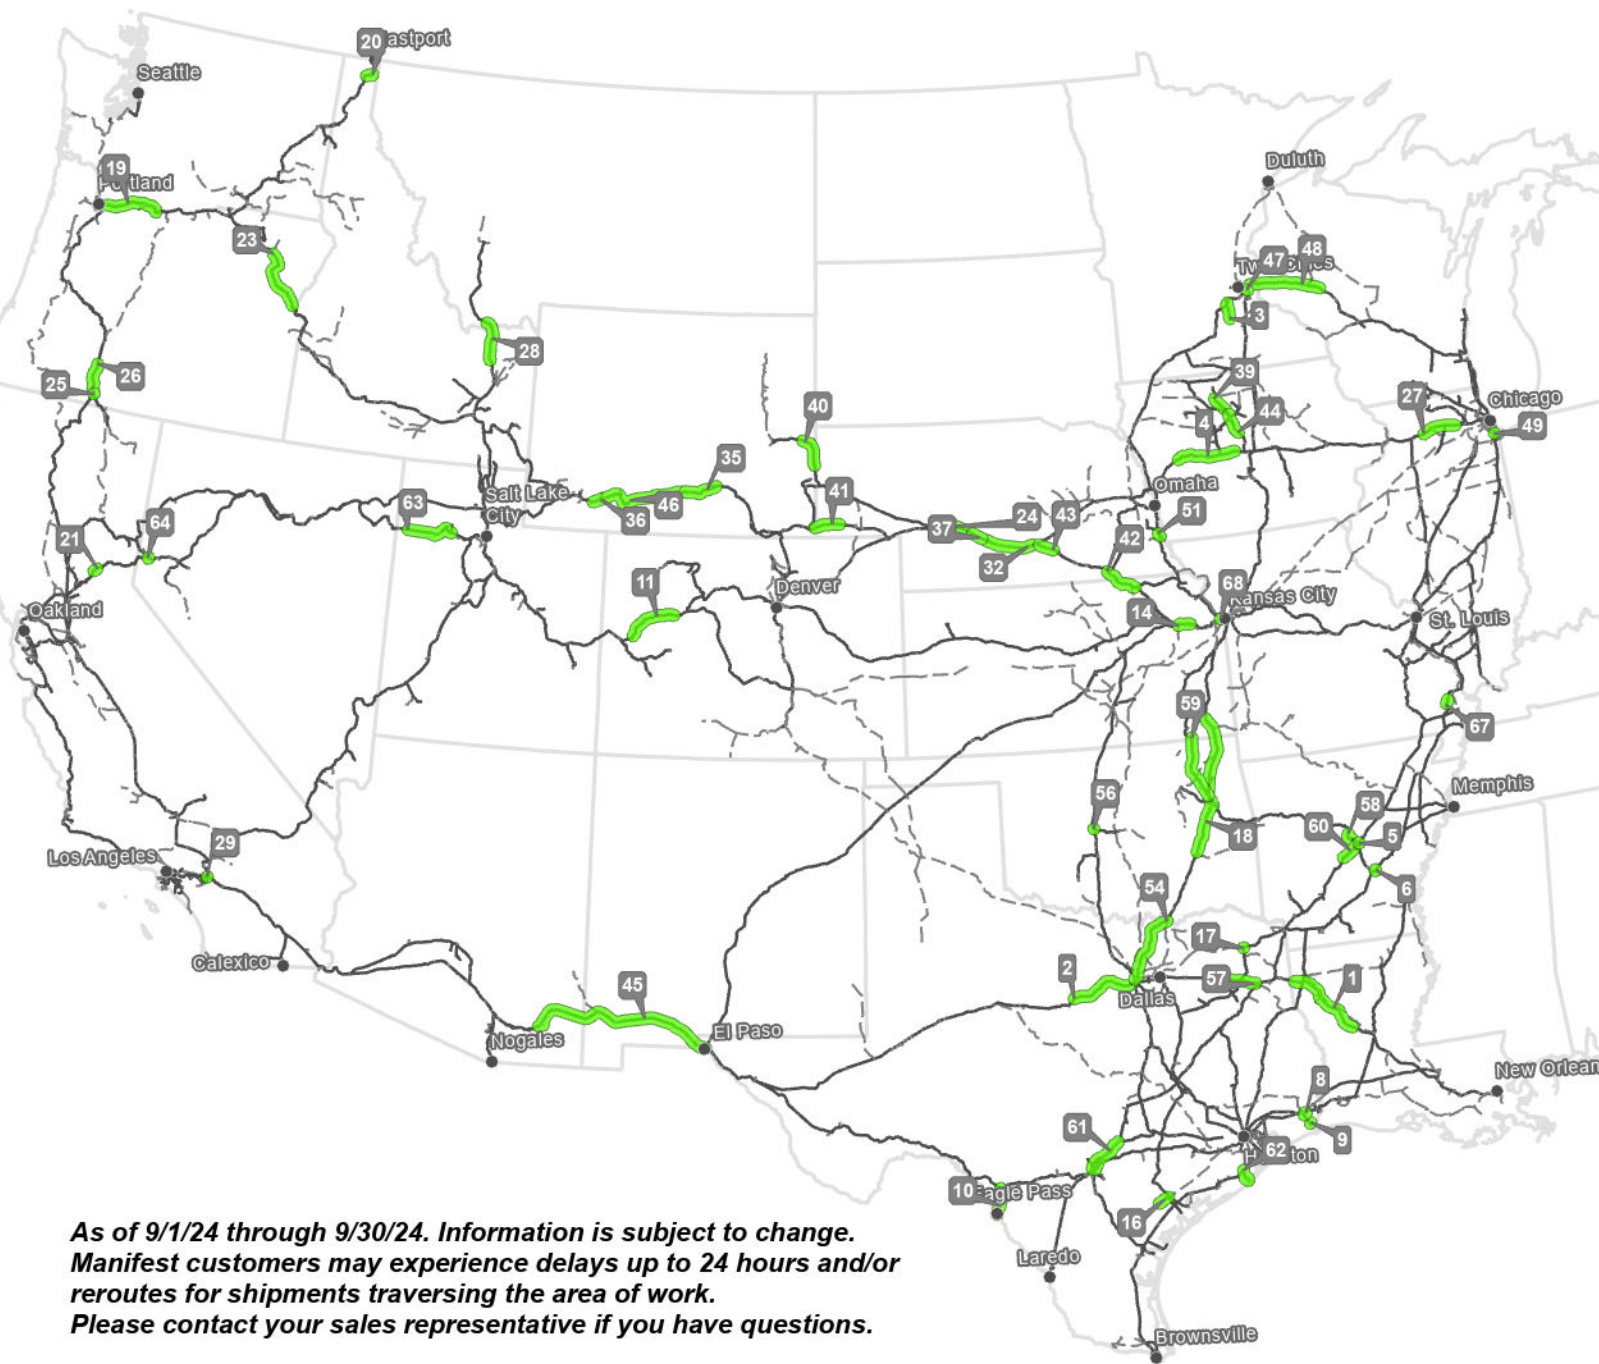

Major Track Renewal Projects

As of 9/1/24 through 9/30/24. Information is subject to change. Manifest customers may experience delays up to 24 hours and/or reroutes for shipments traversing the area of work. Please contact your sales representative if you have questions.

Map ID	City, State	Project Type	Start Date	End Date	% Complete
1	Shreveport, LA	TSL	7/23/2024	9/10/2024	95
2	Fort Worth, TX	TSL	9/17/2024	11/1/2024	0
3	Montgomery, MN	TIES	9/15/2024	10/15/2024	0
4	Carroll, IA	CURVERAIL	9/1/2024	9/15/2024	0
5	Little Rock, AR	TIES	1/23/2024	11/15/2024	10
6	Pine Bluff, AR	TIES	5/1/2024	9/30/2024	10
8	Beaumont, TX	TIES	6/1/2024	9/22/2024	46
9	Port Arthur, TX	TIES	9/1/2024	10/30/2024	24
10	Eagle Pass, TX	TSL	9/3/2024	9/30/2024	10
11	Glenwood Springs, CO	TIES	9/30/2024	12/30/2024	0
14	Topeka, KS	CURVERAIL	8/25/2024	8/30/2024	0
16	Victoria, TX	TIES	9/4/2024	10/18/2024	0
17	Mount Pleasant, TX	TIES	8/23/2024	10/18/2024	25
18	Vinita, OK	TSL	8/13/2024	2/13/2025	9
19	Portland, OR	CURVERAIL	9/26/2024	9/30/2024	0
20	Eastport, ID	CURVERAIL	9/10/2024	9/24/2024	0
21	Colfax, CA	CURVERAIL	9/10/2024	9/27/2024	0
23	Baker City, OR	TIES	3/19/2024	10/1/2024	10
24	North Platte, NE	TIES	8/15/2024	12/30/2024	25
25	Klamath Falls, OR	TIES	9/5/2024	9/24/2024	24.5
26	Klamath Falls, OR	TIES	9/7/2024	10/30/2024	0
27	Rochelle, IL	TIES	7/30/2024	9/24/2024	64
28	Dubois, ID	TIES	8/28/2024	10/18/2024	7
29	Colton, CA	CURVERAIL	8/1/2024	9/30/2024	0
32	Lexington, NE	TSL	9/10/2024	10/8/2024	0
35	Rawlins, WY	CURVERAIL	9/29/2024	9/30/2024	0
36	Rock Springs, WY	CURVERAIL	9/13/2024	9/27/2024	0
37	Cozad, NE	NEWRAIL	9/25/2024	10/25/2024	0
39	LuVern, IA	CURVERAIL	9/2/2024	9/15/2024	12.5
40	Lusk, WY	CURVERAIL	9/25/2024	9/26/2024	0
41	Kimball, NE	CURVERAIL	9/28/2024	9/30/2024	0
42	Marysville, KS	UNCUTBUC	9/2/2024	12/5/2024	0
43	Kearney, NE	UNCUTBUC	9/2/2024	10/12/2024	0
44	Eagle Grove, IA	TIES	8/1/2024	12/30/2024	0
45	El Paso, TX	TSL	8/20/2024	10/16/2024	43
46	Rock Springs, WY	TIES	7/9/2024	10/15/2024	56
47	Saint Paul, MN	TIES	9/4/2024	9/24/2024	17
48	Eau Claire, WI	TIES	8/10/2024	10/2/2024	18
49	Dolton, IL	NEWRAIL	9/13/2024	10/1/2024	0
51	Nebraska City, NE	CURVERAIL	9/10/2024	9/10/2024	0
54	Denton, TX	CURVERAIL	9/12/2024	9/30/2024	0
56	Oklahoma City, OK	TIES	8/28/2024	9/7/2024	10
57	Big Sandy, TX	TIES	9/7/2024	10/1/2024	0
58	Little Rock, AR	TIES	9/6/2024	10/7/2024	0
59	Tulsa, OK	TIES	9/8/2024	10/17/2024	9
60	Little Rock, AR	TIES	9/22/2024	10/6/2024	0
61	San Antonio, TX	TIES	9/10/2024	10/7/2024	0
62	Angleton, TX	TIES	8/9/2024	10/21/2024	6.5
63	Timpie, UT	TSL	8/20/2024	10/2/2024	44
64	Sparks, NV	TIES	7/30/2024	9/2/2024	90
67	Bell City, MO	TSL	9/3/2024	9/27/2024	32.5
68	Kansas City, KS	TIES	9/4/2024	9/9/2024	0