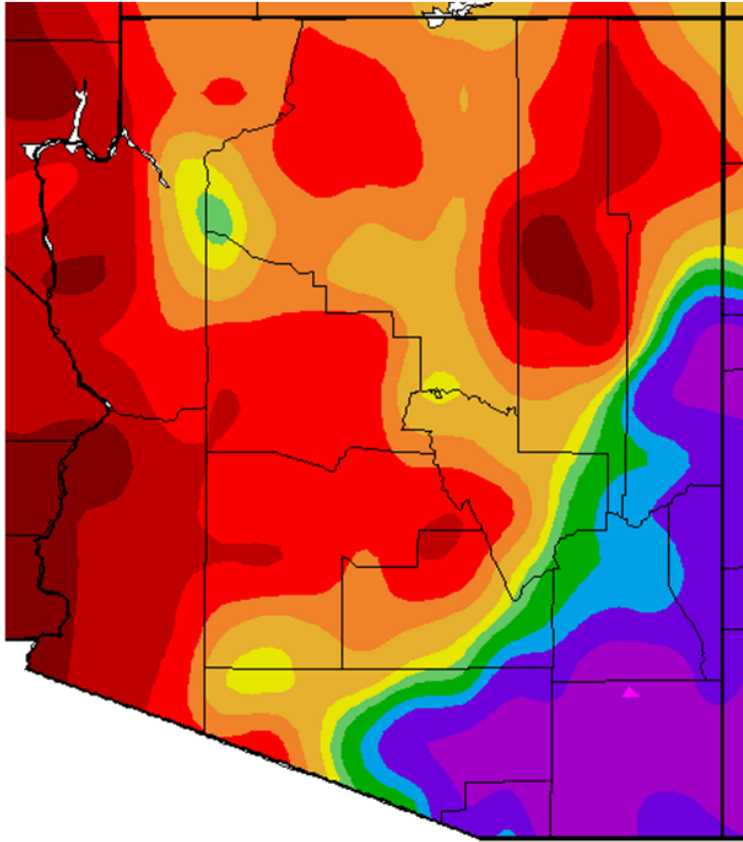

February 2018 Precipitation Percent of Normal

Generated 3/ 2/2018 at WRCC using provisional data.
NOAA Regional Climate Centers

...ADDITIONAL PRECIPITATION REPORTS FROM CO-OP OBSERVERS...

Location	February Precipitation (inches)
Alpine Ranger Station	1.71
Bagdad	0.80
Bellefont	1.47
Blue Ridge Ranger Stn	1.53