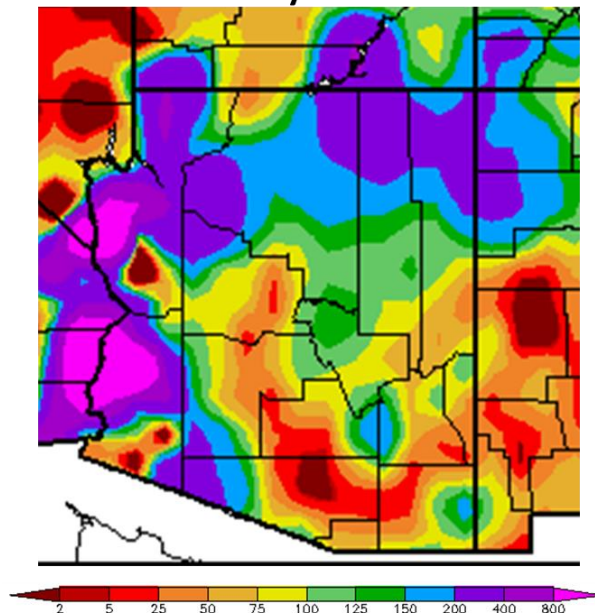

MONTH IN REVIEW FOR NORTHERN ARIZONA FOR MAY 2017

... MAY TEMPERATURE AND PRECIPITATION OVERVIEW ...

May 2017 was slightly cooler than normal across northern Arizona. Precipitation totals for the month were near to above normal for most areas. Higher elevations areas received some light snowfall around the middle of the month. Strong and gusty winds developed on several days which is typical of May in northern Arizona.

MAY DATA AND DEPARTURES FROM NORMAL FOR SELECTED CITIES

	Max T		Min T		Precip (in)	Dep (in)	% Normal
	Avg	Dep	Avg	Dep			
Flagstaff	67.0°	-1.1°	34.1°	-0.9°	0.79"	+0.16"	125%
Winslow	80.7°	-1.0°	42.9°	-2.5°	0.40"	+0.07"	121%
Prescott AP	76.4°	-0.3°	45.5°	-1.1°	0.65"	+0.19"	141%
Prescott WTP	75.5°	-0.8°	43.0°	-2.0°	0.33"	-0.16"	67%
St Johns AP	77.7°	-2.0°	42.1°	-3.0°	0.28"	-0.20"	58%
Grand Canyon AP	69.9°	-0.5°	31.2°	+0.8°	0.89"	+0.40"	182%
Bellemont	66.8°	-2.4°	30.5°	-1.0°	0.90"	+0.30"	150%
Show Low AP	71.5°	-3.5°	43.0°	-1.2°	0.62"	+0.03"	105%
Seligman	78.8°	-0.6°	40.7°	0.0°	0.98"	+0.64"	288%
Page Airport	81.2°	+0.7°	55.6°	-0.1°	0.43"	0.00"	100%
Window Rock AP	72.6°	-0.3°	35.4°	-1.4°	0.70"	+0.11"	119%

Percent of normal precipitation
May 2017