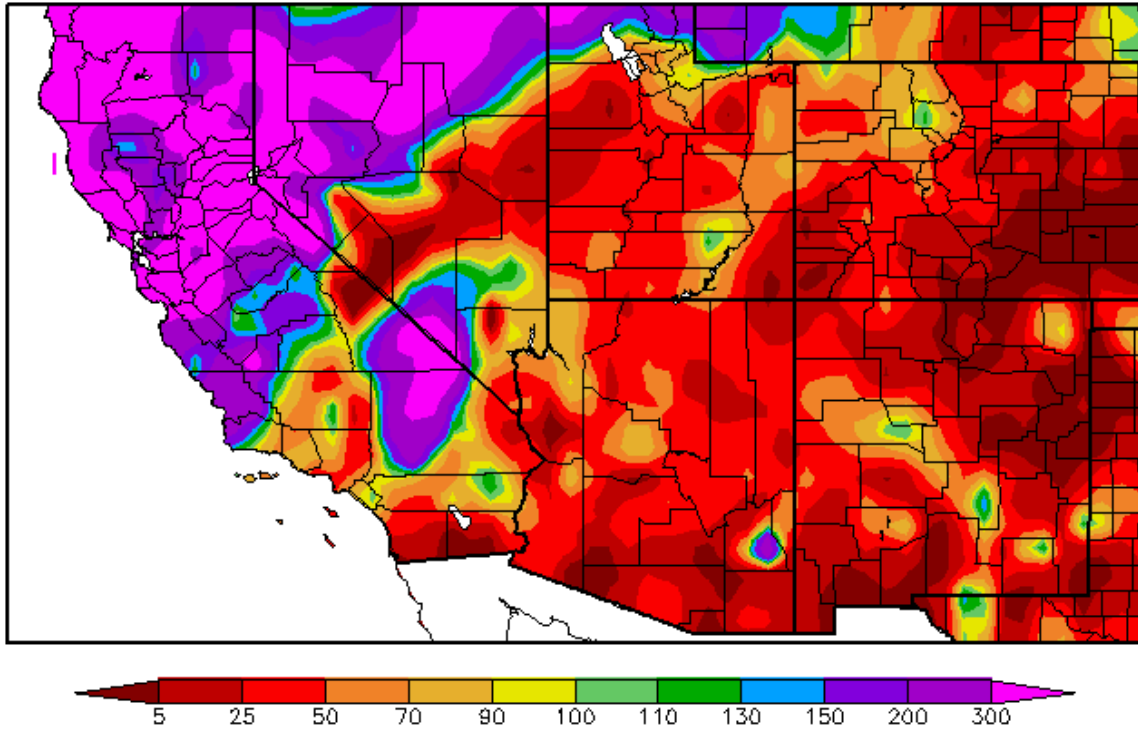

Percent of Normal Precipitation (%)
10/1/2016 – 10/31/2016

Generated 11/5/2016 at HPRCC using provisional data.

Regional Climate Centers

Hail Reports

Oct. 11th - Quarter inch diameter hail piled up 2-3 inches deep on the North Rim of Grand Canyon during the afternoon as thunderstorms passed through.

Record High Temperatures

Date	Location	New Record High
10/14	Winslow	86
10/15	Page	86
10/16	Wupatki Natl Mon	85
10/22	Winslow	86
	Blue Ridge Ranger Stn	78