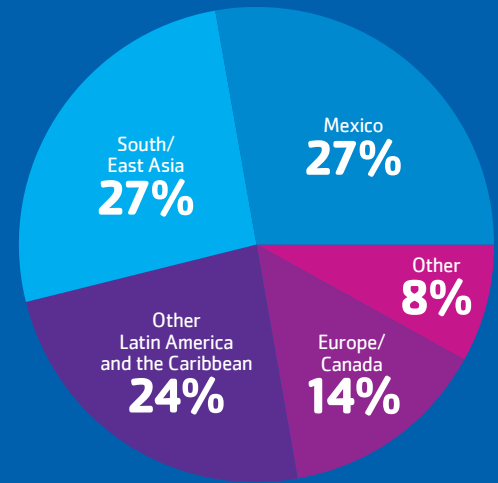

Snapshot of immigrants in the U.S. by place of origin¹

Immigrants represent 13% of the population² and make big a impact in communities by:

<p>Paying taxes that sustain critical services like public schools and police departments.</p>	<p>Stimulating the economy and helping businesses to thrive.</p>	<p>Contributing to a skilled workforce that enables key industries to grow and innovate.</p>	<p>Advancing entrepreneurship, creating jobs and revenue.</p>	<p>Volunteering their time to help their neighbors.</p>
 <p>The average immigrant contributes nearly \$120,000 MORE IN TAXES than they consume in public benefits.³</p>	 <p>The collective spending power of immigrant-led households is \$9.3 TRILLION representing more than 14% of the U.S. total.⁴</p>	 <p>48% of newly arrived immigrants age 25 and older hold at least a college degree.⁵ 18% of scientists and engineers in the U.S. are immigrants.⁶</p>	 <p>1 IN 4 NEW U.S. BUSINESSES is started by immigrants.⁷ Immigrant-owned small businesses employ 4.7 million workers and generate \$776 billion in revenue.⁸</p>	<p>On average, immigrants who are engaged with an organization volunteer</p>  <p>That's two weeks more than their U.S.-born counterparts.⁹</p>