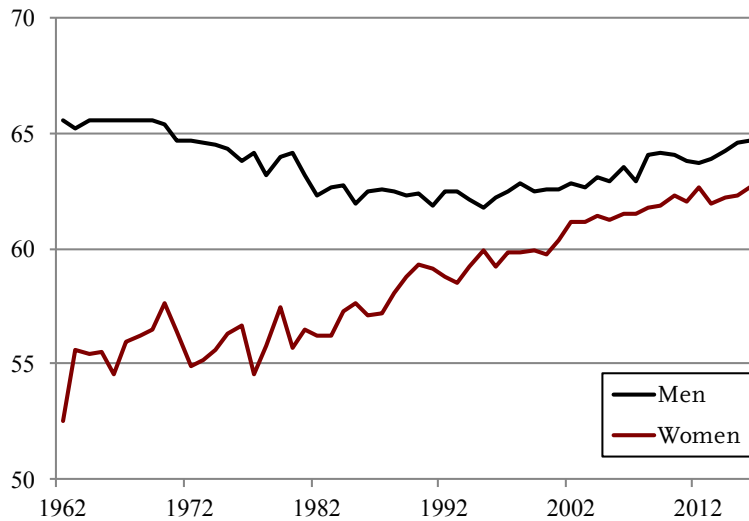

# FREQUENTLY REQUESTED DATA

LAST UPDATED MARCH 2018

## AVERAGE RETIREMENT AGE FOR MEN AND WOMEN, 1962-2016

SOURCE: U.S. Bureau of the Census. *Current Population Survey*, 1962-2017.

Year	Age	
	Men	Women
1962	66	53
1965	66	56
1968	66	56
1971	65	56
1974	64	56
1977	64	55
1980	64	56
1983	63	56
1986	62	57
1989	62	59
1992	62	59
1995	62	60
1998	63	60
2001	63	60
2004	63	61
2007	63	62
2010	64	62
2013	64	62
2016	65	63