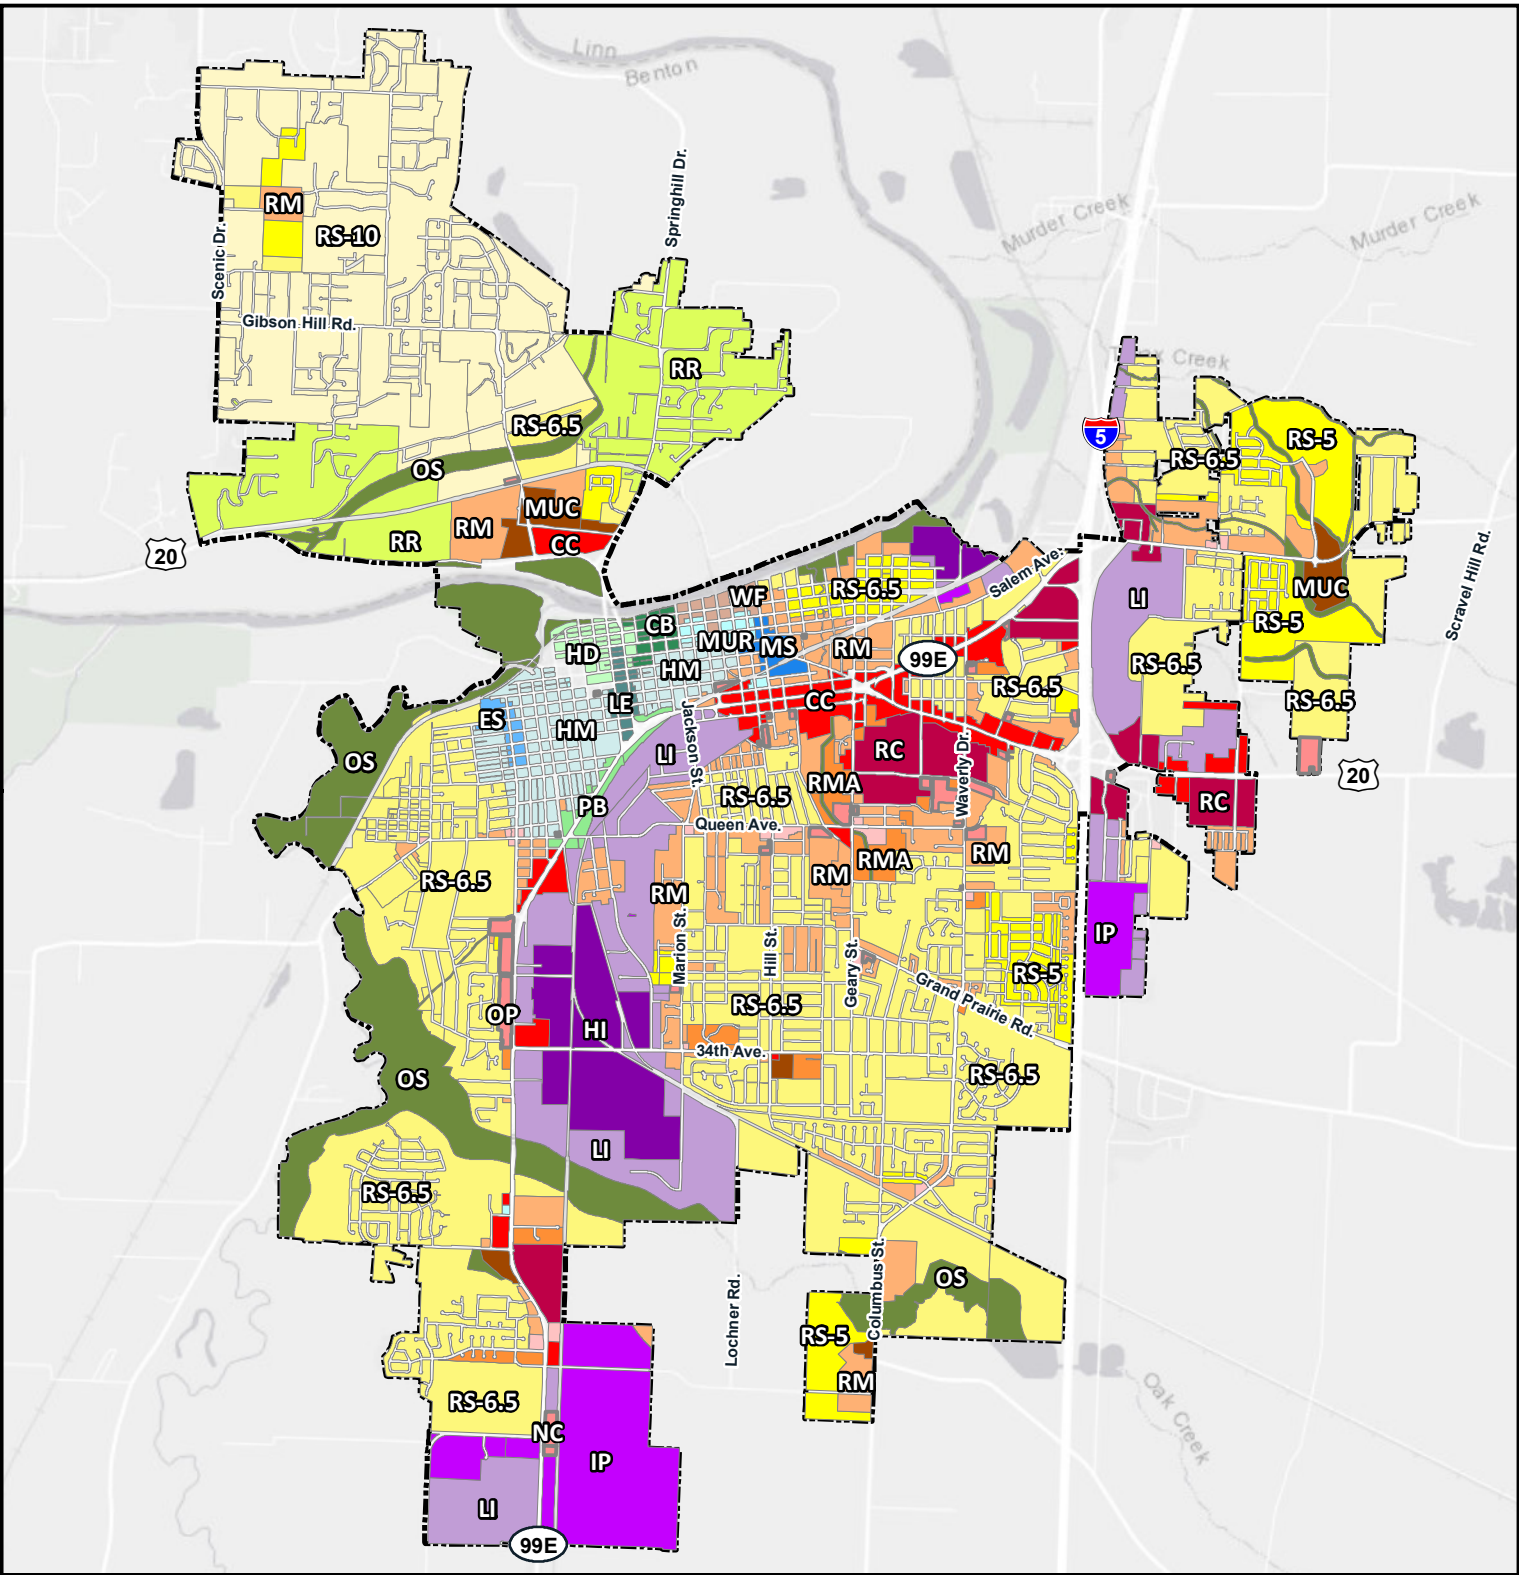

J:\ArcMap_Projects\Planning\Zoning\MXD\Zoning.mxd

Date: 3/2020 Map Source: City of Albany, Esri

Zoning Designations