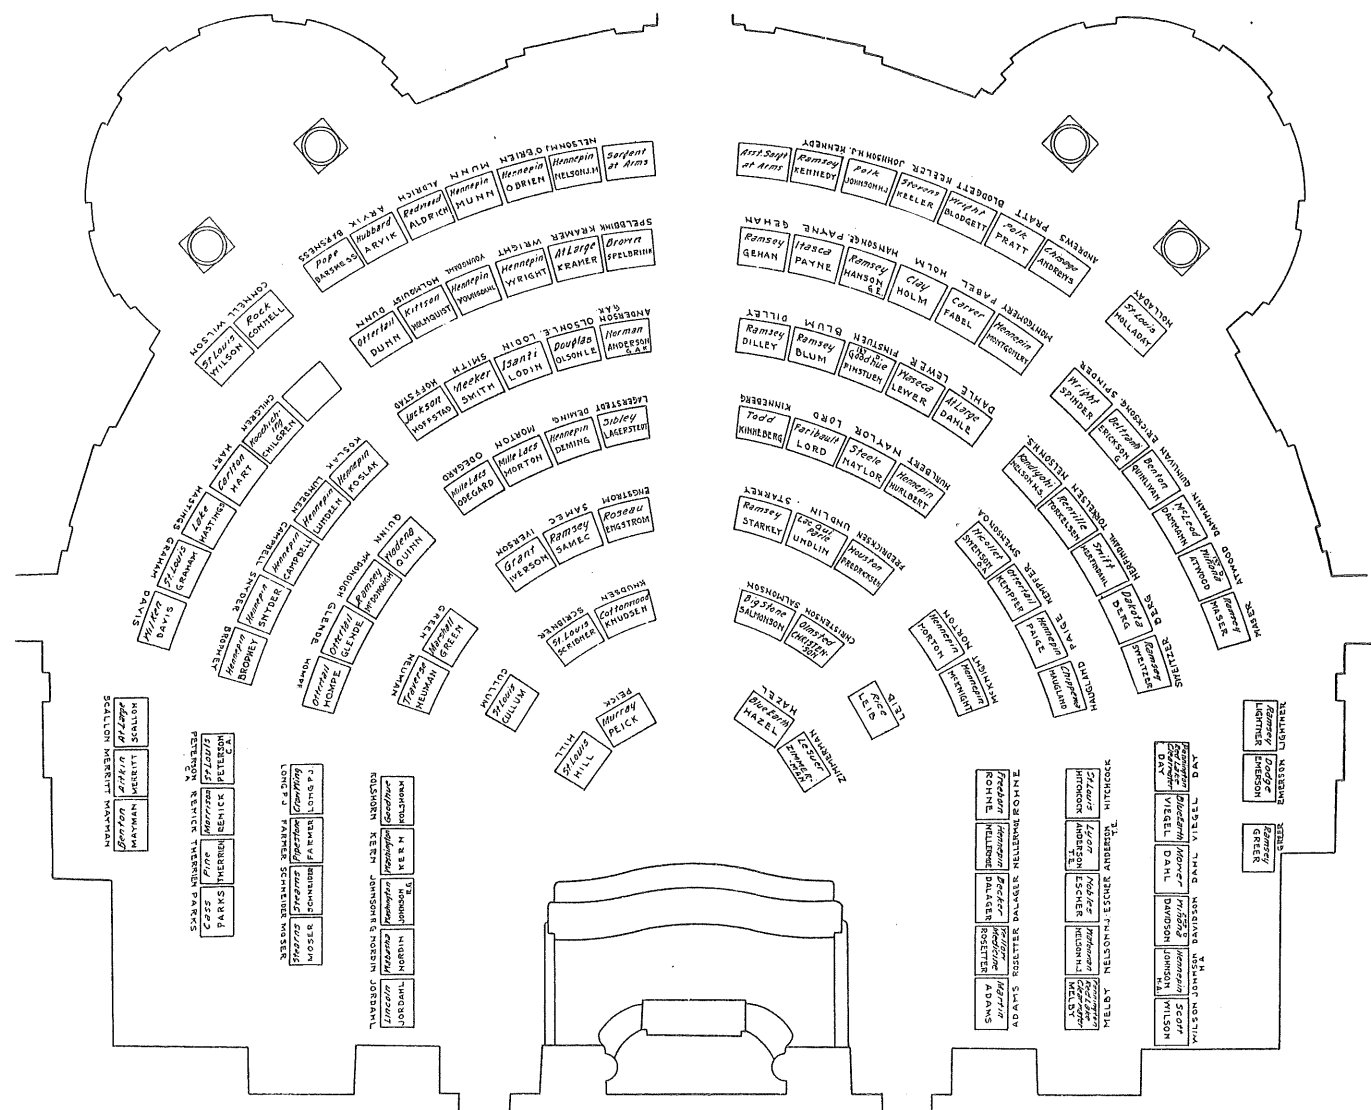

— PLAN —  
 SHOWING SEATING ARRANGEMENT OF —  
 1927 SESSION  
 — SENATE OF MINNESOTA —

— Prepared by Eng. Dept. —  
 — Minnesota Railroad & N. Comm. —

D. F. Jurgensen  
 Engineer

PLAN —  
SHOWING SEATING ARRANGEMENT OF  
1927 SESSION  
SENATE OF MINNESOTA

D. F. Jurgensen  
Engineer

Prepared by Eng. Dept. —  
Minnesota Railroad & Warehouse Comm. —

PLAN  
SHOWING SEATING ARRANGEMENT OF  
1927 SESSION  
LEGISLATURE OF MINNESOTA

Prepared by Engineer's Department  
Minnesota Railroad & Warehouse Commission