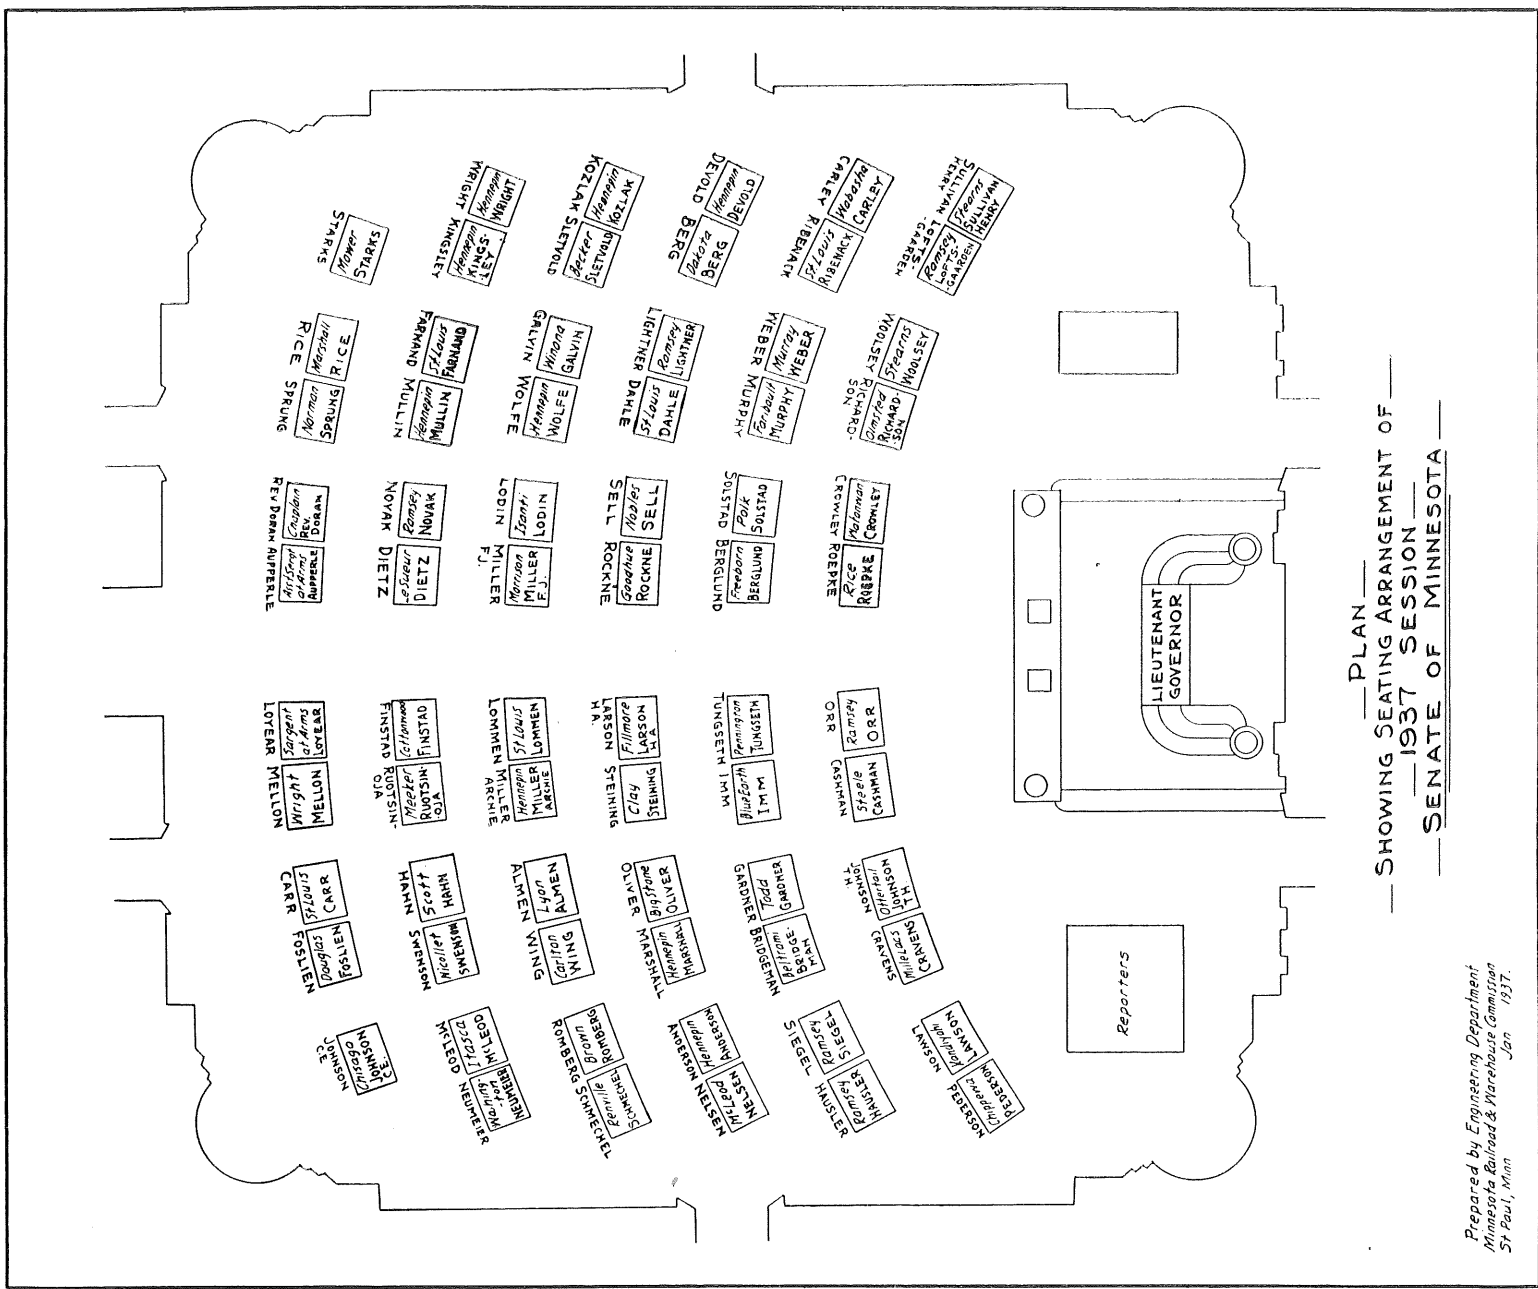

- PLAN -
 - SHOWING SEATING ARRANGEMENT OF -
 - 1939 SESSION -
 - HOUSE OF REPRESENTATIVES OF MINNESOTA -

Prepared by Engineering Department
 Minnesota Railroad & Warehouse Commission
 St. Paul, Minn. Jan. 1939

—PLAN—
 —SHOWING SEATING ARRANGEMENT OF—
 —1937 SESSION—
 —SENATE OF MINNESOTA—

Prepared by Engineering Department
 Minnesota Railroad & Warehouse Commission
 St. Paul, Minn. Jan 1937.

PLAN — SHOWING SEATING ARRANGEMENT OF —
 1935 SESSION —
 SENATE OF MINNESOTA —

Prepared by Engineering Department
 Minnesota Railroad & Warehouse Commission
 St. Paul, Minn. Jan. 1935.

PLAN — SHOWING SEATING ARRANGEMENT OF — 1935 SESSION — SENATE OF MINNESOTA —

Prepared by Engineering Department
Minnesota Railroad & Warehouse Commission
St. Paul, Minn. Jan. 1935.