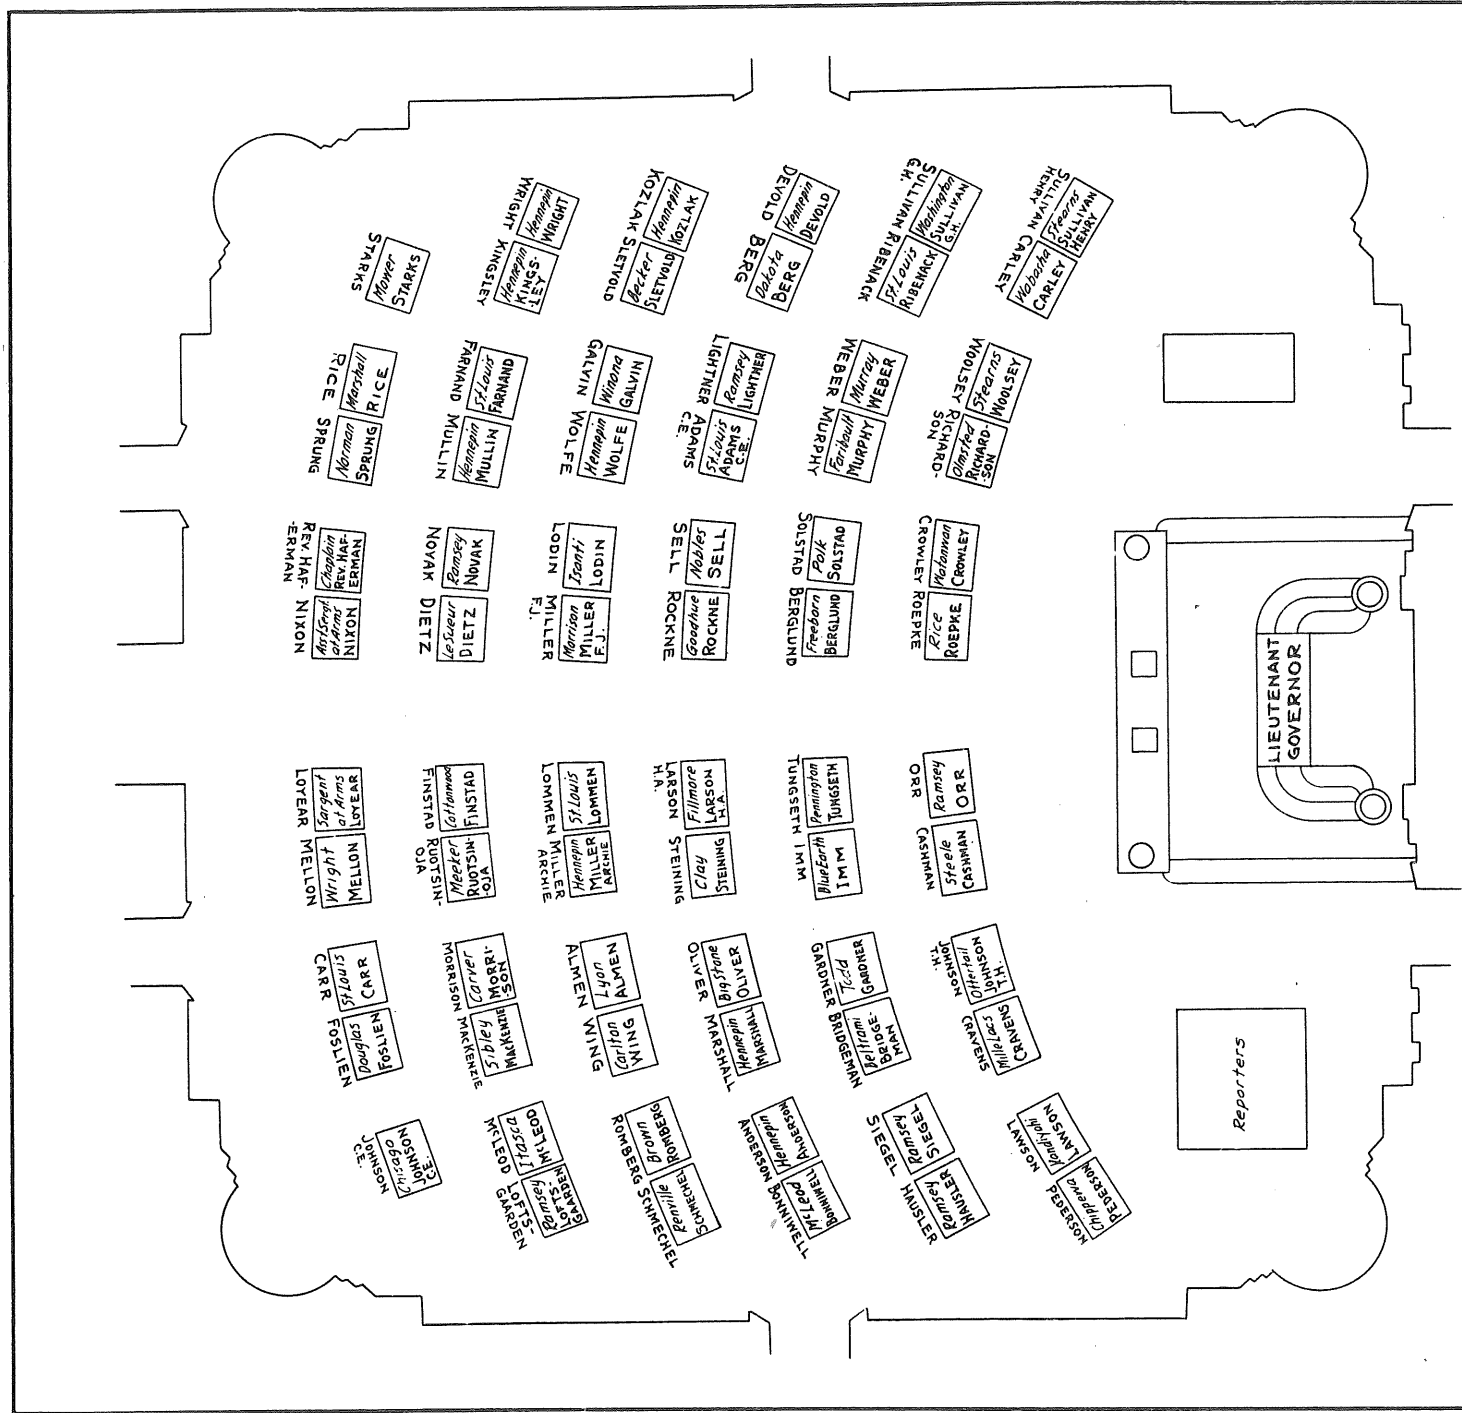

- PLAN -
 - SHOWING SEATING ARRANGEMENT OF -
 - 1939 SESSION -
 - HOUSE OF REPRESENTATIVES OF MINNESOTA -

Prepared by Engineering Department
 Minnesota Railroad & Warehouse Commission
 St. Paul, Minn. Jan. 1939

—PLAN—
 —SHOWING SEATING ARRANGEMENT OF—
 —1937 SESSION—
 —SENATE OF MINNESOTA—

Prepared by Engineering Department
 Minnesota Railroad & Warehouse Commission
 St. Paul, Minn. Jan 1937.

PLAN — SHOWING SEATING ARRANGEMENT OF —
 1935 SESSION —
 SENATE OF MINNESOTA —

Prepared by Engineering Department
 Minnesota Railroad & Warehouse Commission
 St. Paul, Minn. Jan. 1935.

PLAN — SHOWING SEATING ARRANGEMENT OF — 1935 SESSION — SENATE OF MINNESOTA —

Prepared by Engineering Department
Minnesota Railroad & Warehouse Commission
St. Paul, Minn. Jan. 1935.