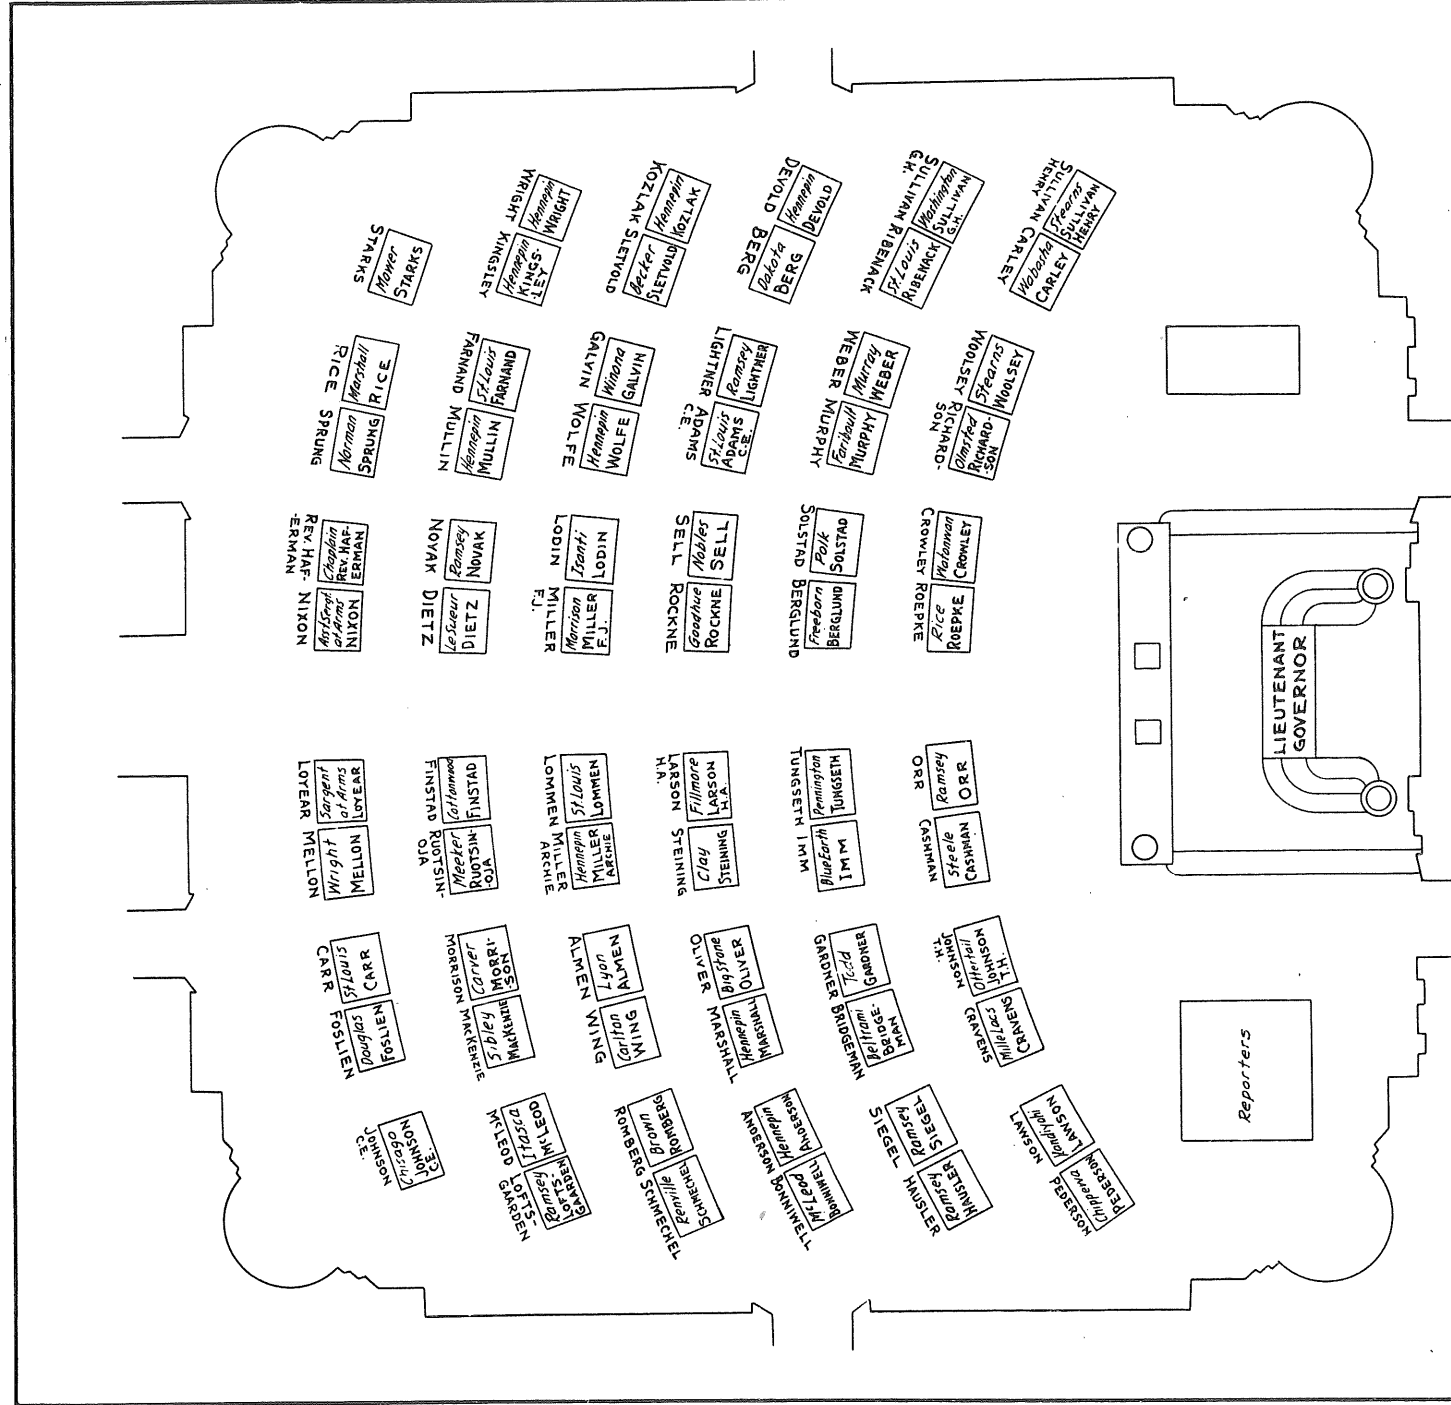

- PLAN -
 - SHOWING SEATING ARRANGEMENT OF -
 - 1939 SESSION -
 - HOUSE OF REPRESENTATIVES OF MINNESOTA -

Prepared by Engineering Department
 Minnesota Railroad & Warehouse Commission
 St. Paul, Minn. Jan. 1939

—PLAN—
 —SHOWING SEATING ARRANGEMENT OF—
 —1937 SESSION—
 —SENATE OF MINNESOTA—

Prepared by Engineering Department
 Minnesota Railroad & Warehouse Commission
 St. Paul, Minn. Jan 1937.

PLAN — SHOWING SEATING ARRANGEMENT OF —
 1935 SESSION —
 SENATE OF MINNESOTA —

Prepared by Engineering Department
 Minnesota Railroad & Warehouse Commission
 St. Paul, Minn. Jan. 1935.

PLAN — SHOWING SEATING ARRANGEMENT OF — 1935 SESSION — SENATE OF MINNESOTA —

Prepared by Engineering Department
Minnesota Railroad & Warehouse Commission
St. Paul, Minn. Jan. 1935.