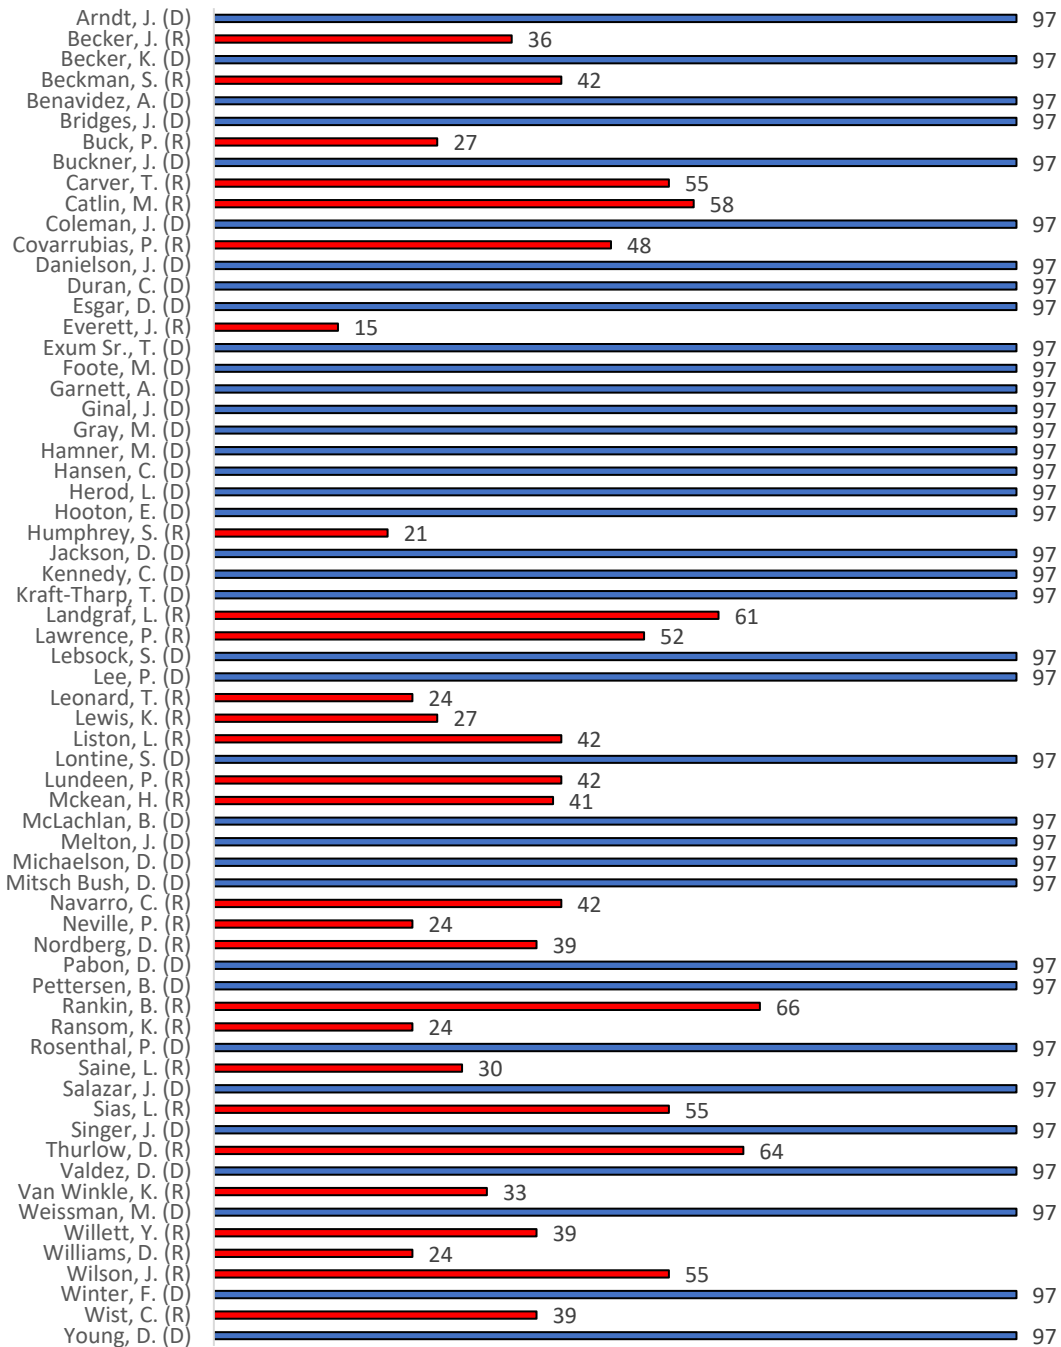

## 2017 Legislative Scorecard: Colorado House

Score indicates percentage of votes in which legislator concurred with Mental Health Colorado's position

## 2017 Legislator Scorecard: Colorado Senate

Score indicates percentage of votes in which legislator concurred with Mental Health Colorado's position