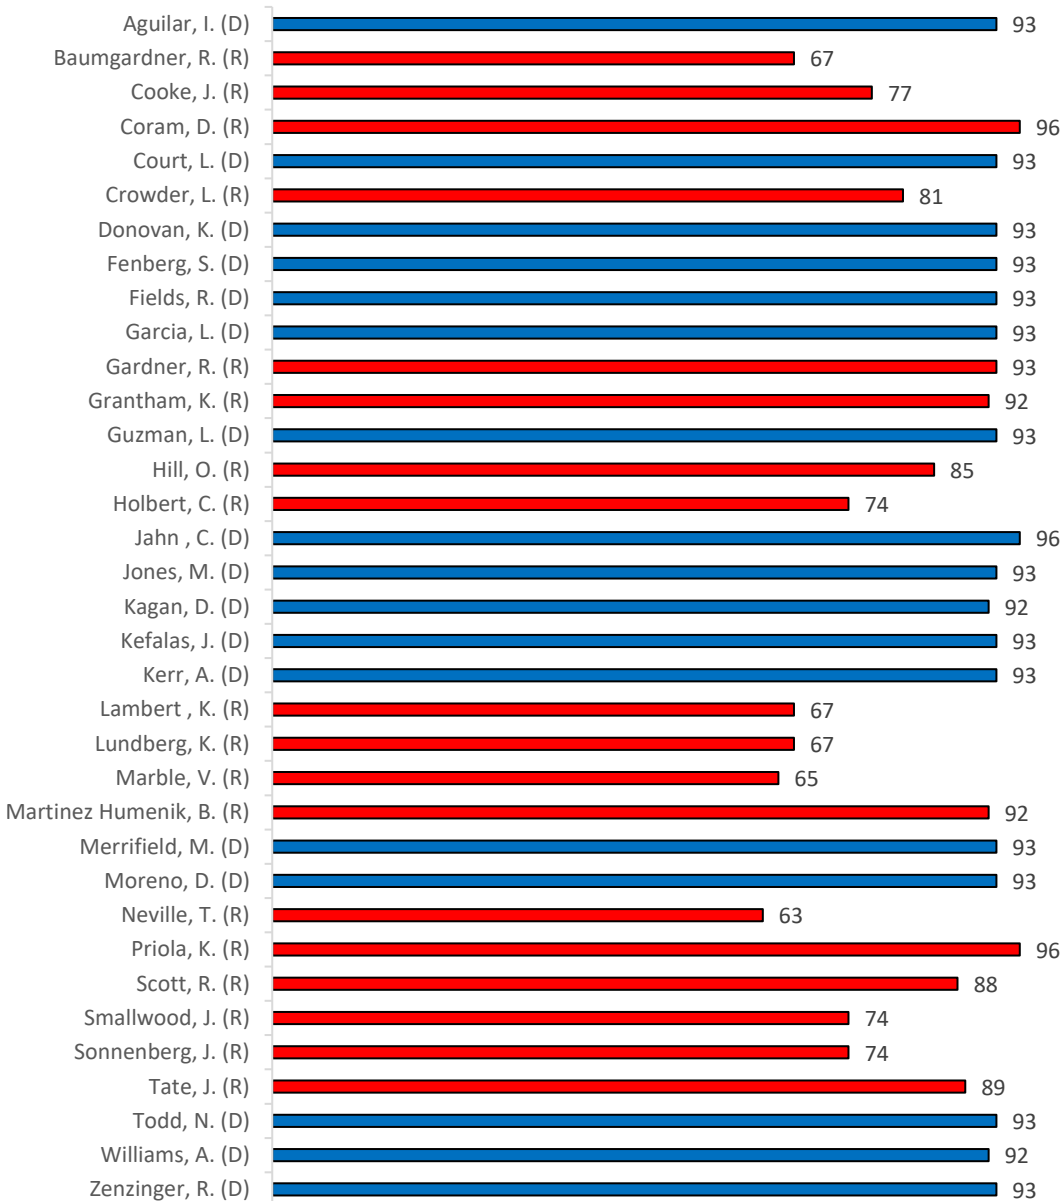

## 2017 Legislative Scorecard: Colorado House

Score indicates percentage of votes in which legislator concurred with Mental Health Colorado's position

## 2017 Legislator Scorecard: Colorado Senate

Score indicates percentage of votes in which legislator concurred with Mental Health Colorado's position