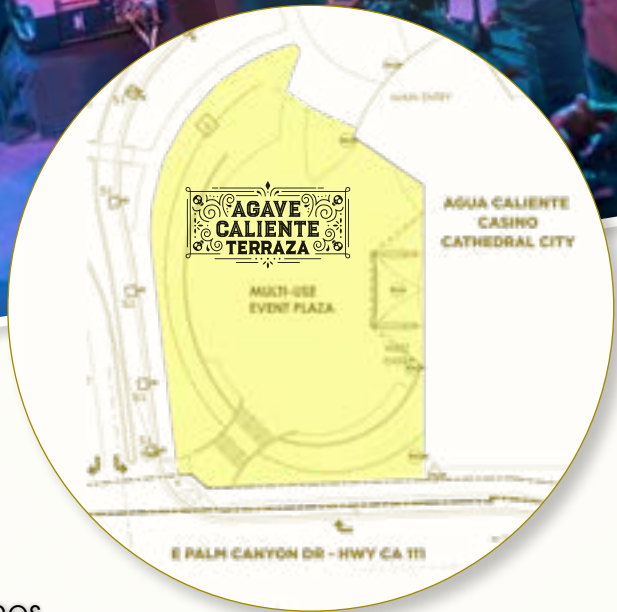

FEATURED AMENITIES

- Live Entertainment Stage
- AV Equipment & Services
- 500 Slots
- 8 Table Games
- Catering
- Centrally Located
- Self-Parking
- Valet Parking

Conveniently located in the Agua Caliente Casino Cathedral City