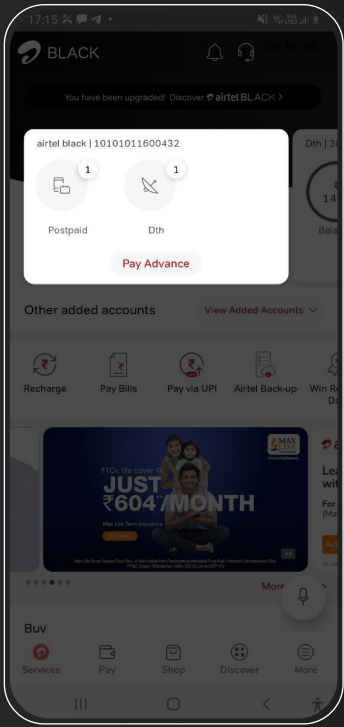

Select your favourite channels using Airtel Thanks App

Add or remove channels from your DTH pack in few easy steps

Modify DTH Plan

Step 1: Direction

Open Airtel Thanks App, click on DTH under Black services to manage your pack

Step 2: Selection

Search and add your preferred TV channel

Step 3: Review

Review your plan

Step 4: Confirmation

Confirm your selection

Modify DTH Plan

Download