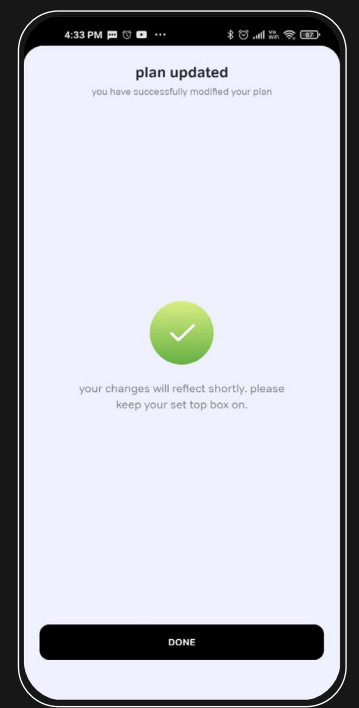

Select your favourite channels using Airtel Thanks App

Add or remove channels from your DTH pack in few easy steps

Modify DTH Plan

Step 1: Direction

Open Airtel Thanks App, click on DTH under Black services to manage your pack

Step 2: Selection

Search and add your preferred TV channel

Step 3: Review

Review your plan

Step 4: Confirmation

Confirm your selection

Modify DTH Plan

Download