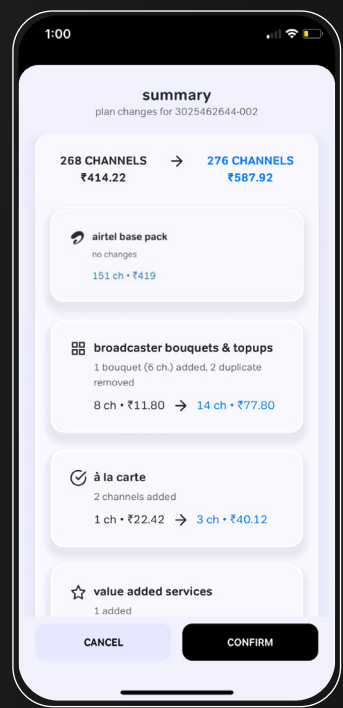

Select your favourite channels using Airtel Thanks App

Add or remove channels from your DTH pack in few easy steps

Modify DTH Plan

Step 1: Direction

Open Airtel Thanks App, click on DTH under Black services to manage your pack

Step 2: Selection

Search and add your preferred TV channel

Step 3: Review

Review your plan

Step 4: Confirmation

Confirm your selection

Modify DTH Plan

Download