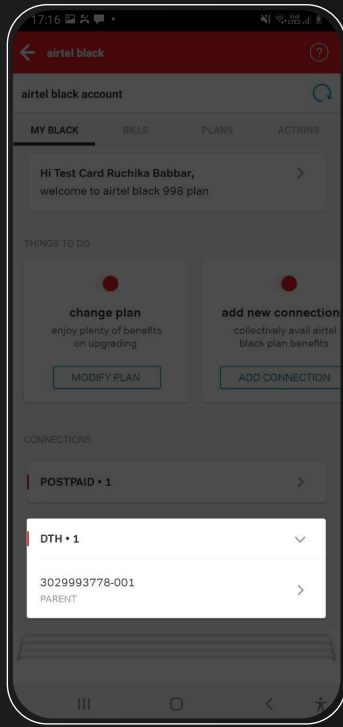

Select your favourite channels using Airtel Thanks App

Add or remove channels from your DTH pack in few easy steps

Modify DTH Plan

Step 1: Direction

Open Airtel Thanks App, click on DTH under Black services to manage your pack

Step 2: Selection

Search and add your preferred TV channel

Step 3: Review

Review your plan

Step 4: Confirmation

Confirm your selection

Modify DTH Plan

Download