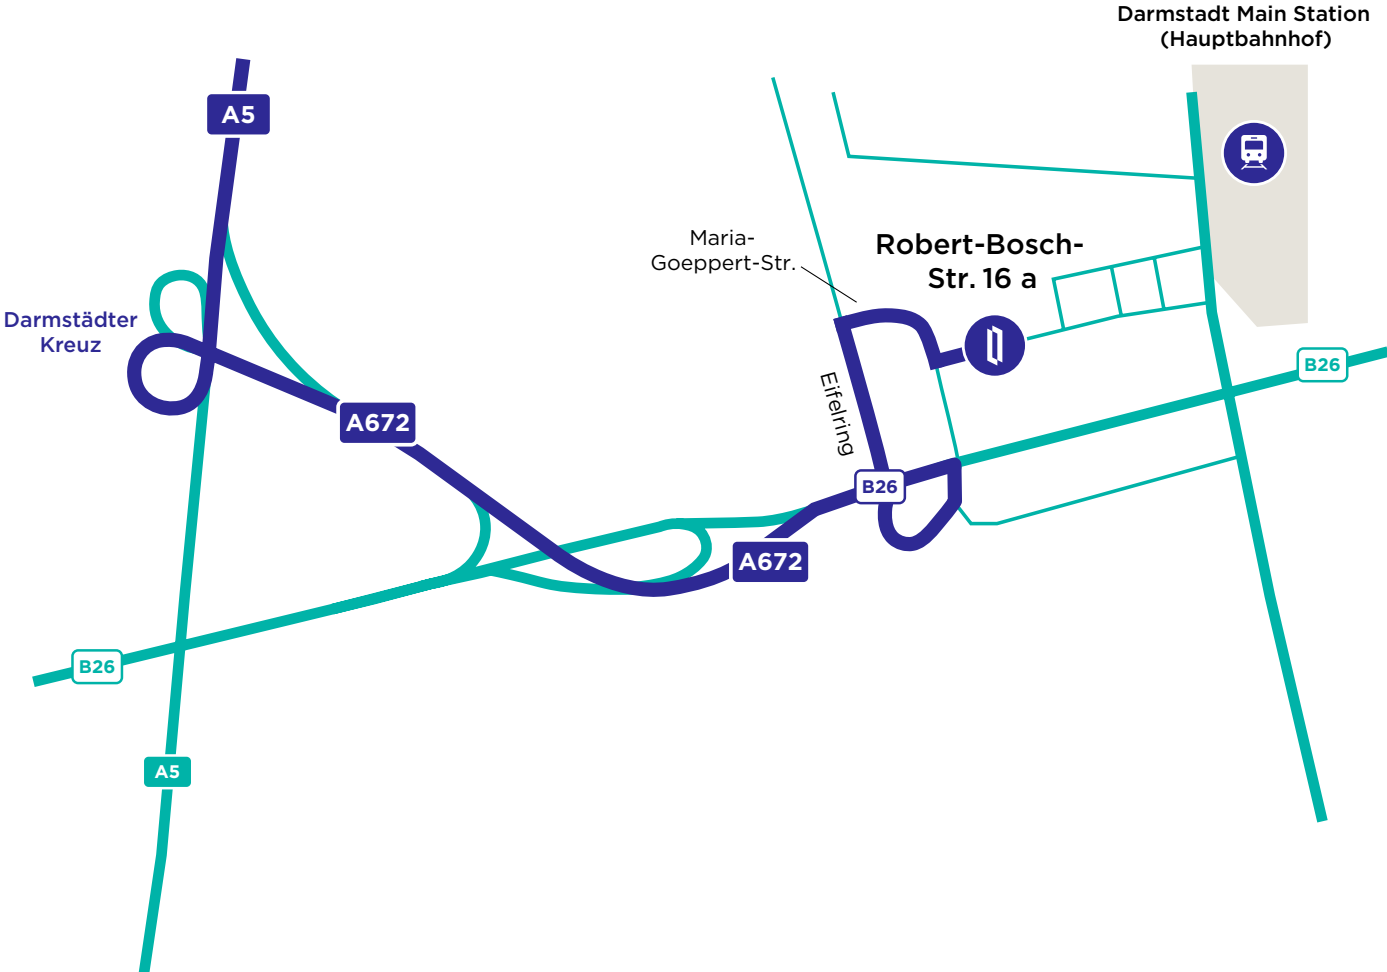

6

Parking at the InterSystems Office

7

Coming by car

Wherever you are coming from in Germany, head to the **Darmstädter Kreuz**. From there:

1. At the interchange **Darmstädter Kreuz**, follow the signs for **A672** toward **Darmstadt/Stadtmitte/Griesheim**.
2. Continue on **Rheinstr./B26**.
3. Slight right toward **Eifelring** (directly after the bridge).
4. Turn right after 200 meters onto **Maria-Goeppert-Str.**
5. After the right hand-bend turn left into the **Robert-Bosch-Str.**
(see map on page 4)

From Frankfurt am Main and the Frankfurt Airport

It takes approximately 20 minutes to drive from the airport and 30 from the city itself. Follow signs to take the **A5** in the direction of **Basel/Darmstadt** (South). Once you are on the **A5**, you can follow the directions above.

Coming by car

Route planen mit Google Maps

Coming with Public Transport

From Darmstadt Main Station (Hauptbahnhof), approx. 5 min.

1. Leave the Main Station (Hauptbahnhof) from the **back exit (Weststadt)**.
2. You can reach us comfortably via **Lise-Meitner-Str.** Walk either via **Bratustr.** or **Marie-Curie-Str.** in the direction of **Robert-Bosch-Str.**
3. After about 80 meters, turn right into **Robert-Bosch-Str.** and continue until you reach **Robert-Bosch-Str. 16a** - InterSystems is located directly on the left-hand side, in the same TÜV Südhessen building (seperate Entrance 16 a).
(see map on page 6)

From Frankfurt am Main, Main Station (Hauptbahnhof), approx. 40 min.

1. You can take either train **RE60** (in direction Mannheim Hauptbahnhof) or **RB68** (in direction Wiesloch-Walldorf) leaving from the distance train platforms, above ground in the main train station.
2. Get off at the **Darmstadt Main Station (Hauptbahnhof)**.