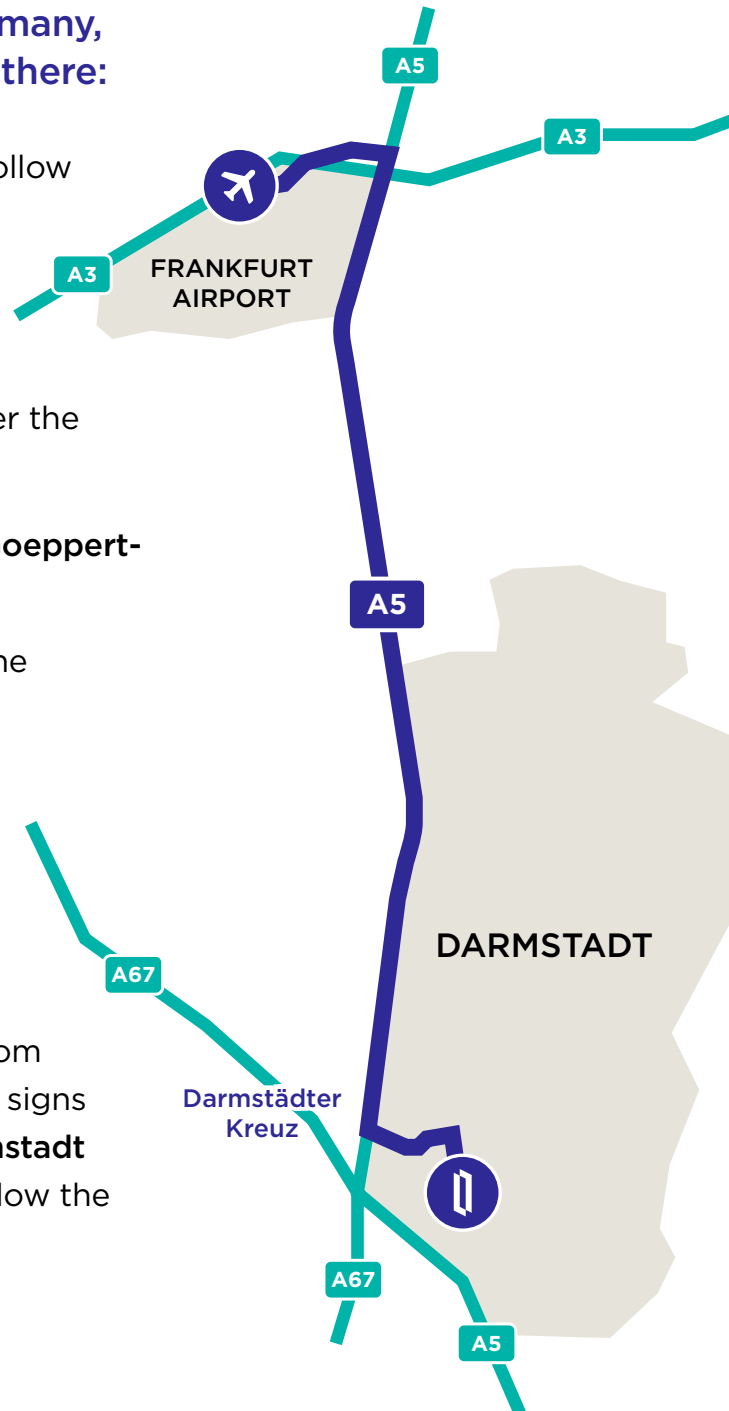

6

Parking at the InterSystems Office

7

Coming by car

Wherever you are coming from in Germany, head to the **Darmstädter Kreuz**. From there:

1. At the interchange **Darmstädter Kreuz**, follow the signs for **A672** toward **Darmstadt/Stadtmitte/Griesheim**.
2. Continue on **Rheinstr./B26**.
3. Slight right toward **Eifelring** (directly after the bridge).
4. Turn right after 200 meters onto **Maria-Goeppert-Str.**
5. After the right hand-bend turn left into the **Robert-Bosch-Str.**
(see map on page 4)

From Frankfurt am Main and the Frankfurt Airport

It takes approximately 20 minutes to drive from the airport and 30 from the city itself. Follow signs to take the **A5** in the direction of **Basel/Darmstadt** (South). Once you are on the **A5**, you can follow the directions above.

Coming by car

Route planen mit Google Maps

Coming with Public Transport

From Darmstadt Main Station (Hauptbahnhof), approx. 5 min.

1. Leave the Main Station (Hauptbahnhof) from the **back exit (Weststadt)**.
2. You can reach us comfortably via **Lise-Meitner-Str.** Walk either via **Bratustr.** or **Marie-Curie-Str.** in the direction of **Robert-Bosch-Str.**
3. After about 80 meters, turn right into **Robert-Bosch-Str.** and continue until you reach **Robert-Bosch-Str. 16a** - InterSystems is located directly on the left-hand side, in the same TÜV Südhessen building (seperate Entrance 16 a).
(see map on page 6)

From Frankfurt am Main, Main Station (Hauptbahnhof), approx. 40 min.

1. You can take either train **RE60** (in direction Mannheim Hauptbahnhof) or **RB68** (in direction Wiesloch-Walldorf) leaving from the distance train platforms, above ground in the main train station.
2. Get off at the **Darmstadt Main Station (Hauptbahnhof)**.