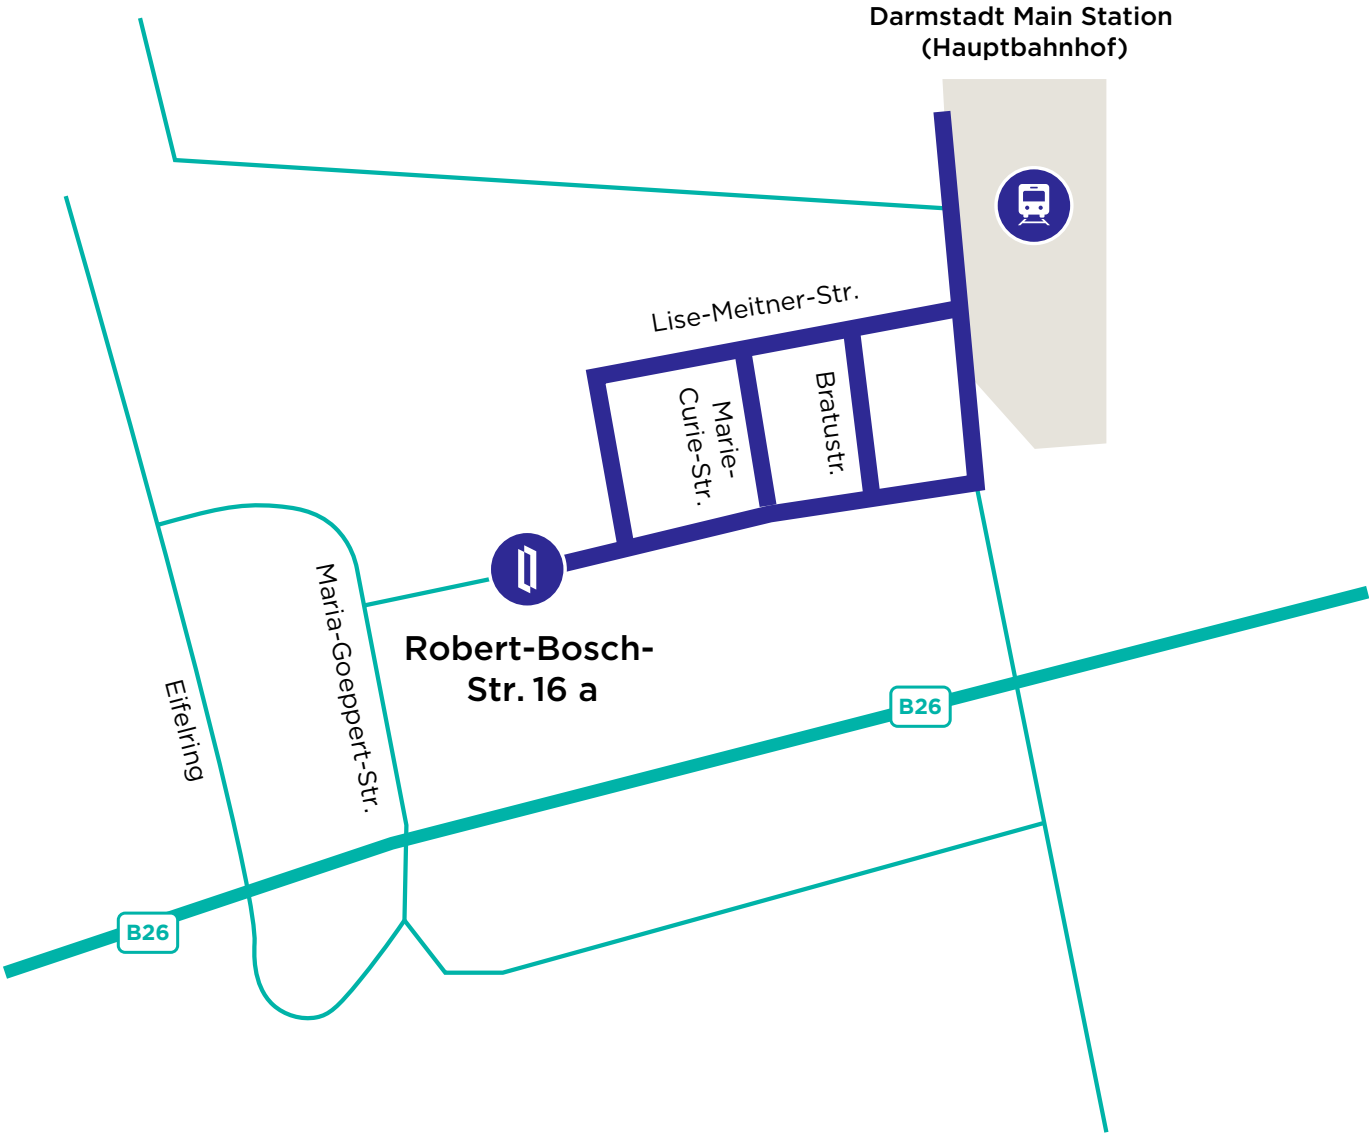

Walking from Darmstadt Main Station