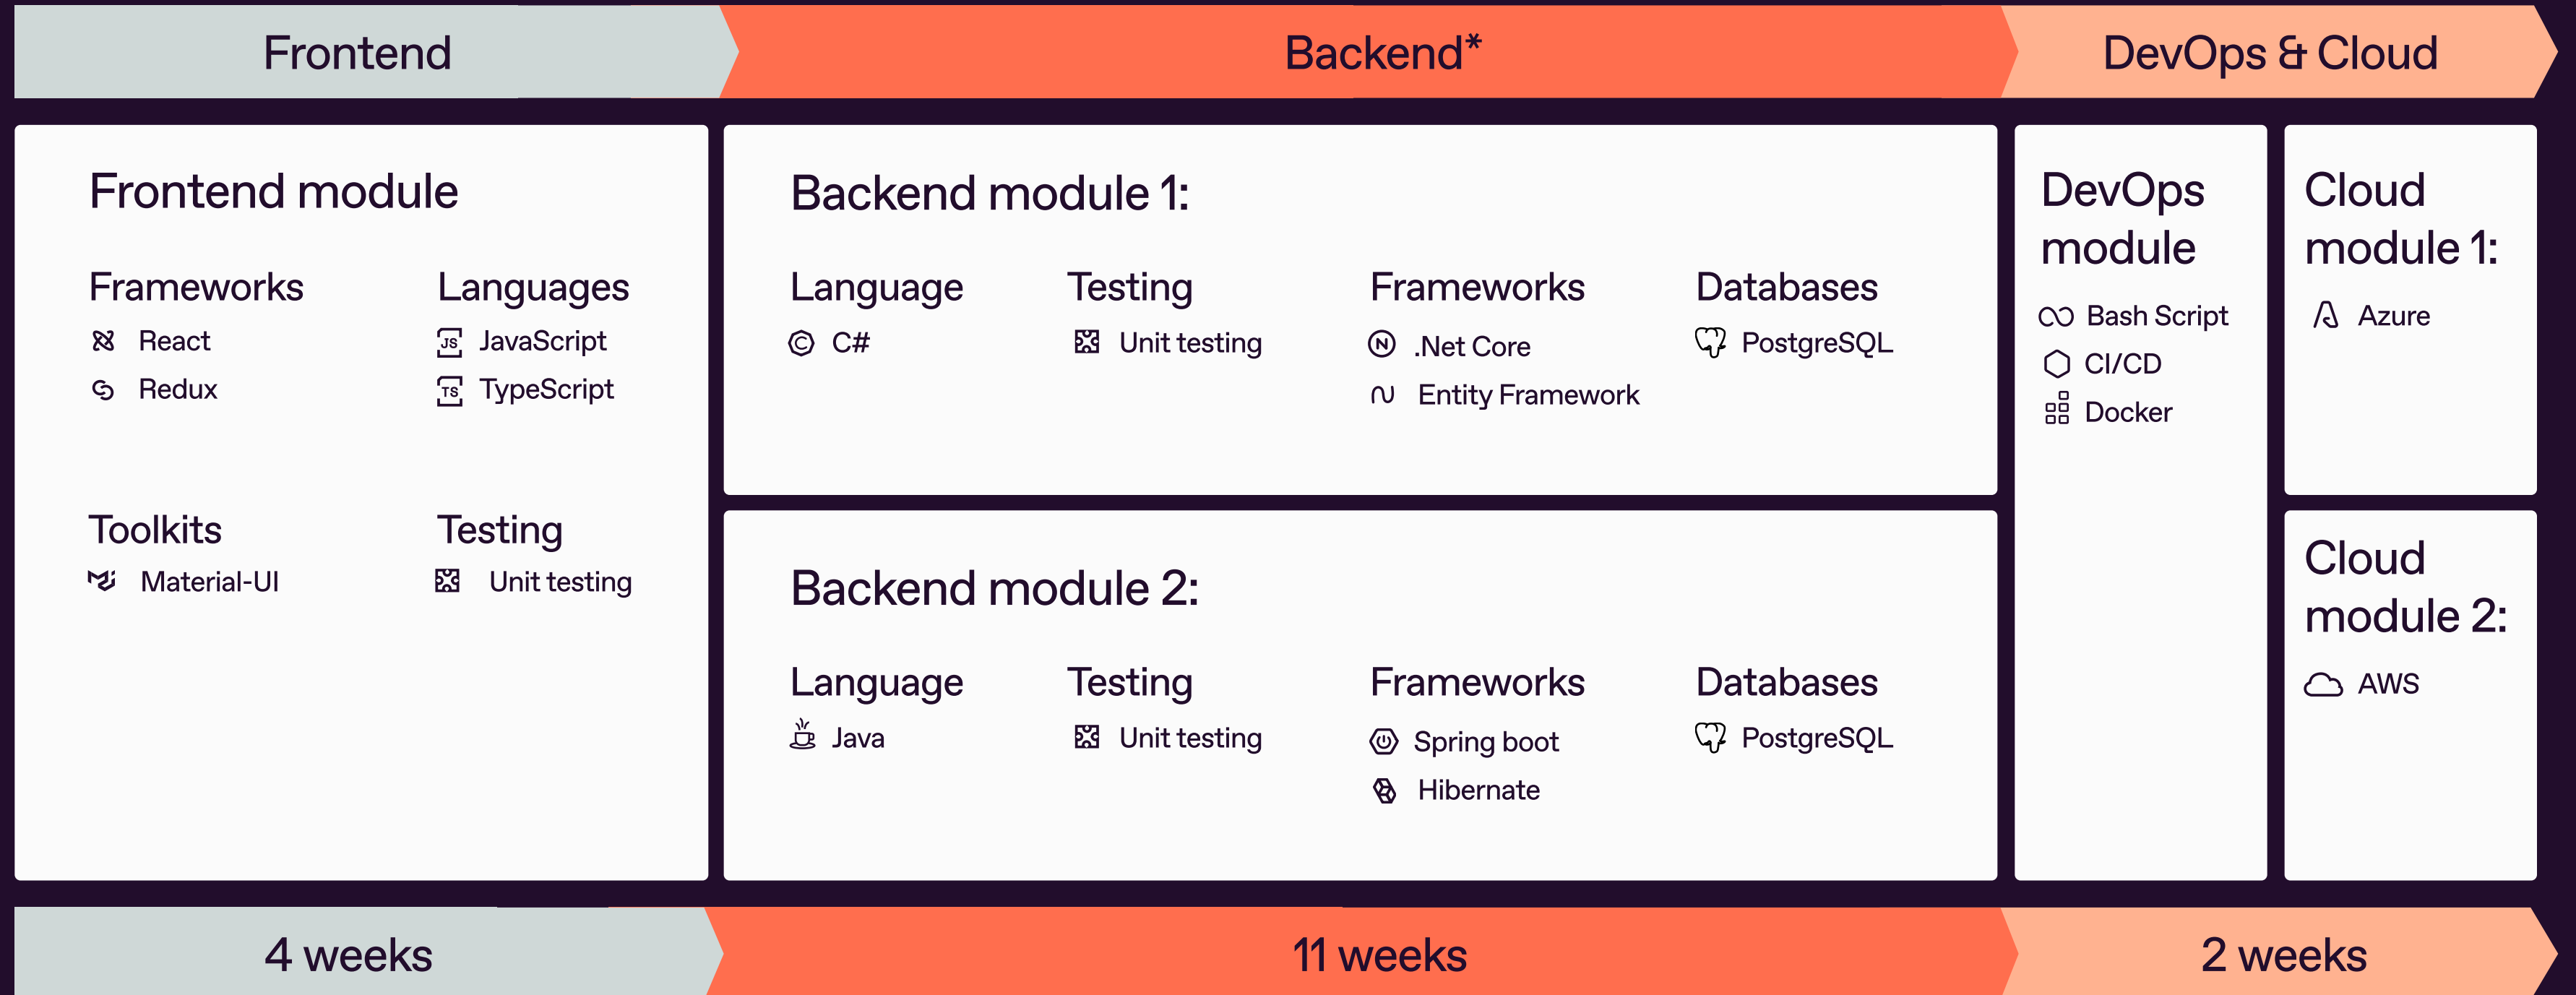

Full Stack Program

*Backend modules 1 and 2 are running simultaneously. The cohort is split into two study groups based on skillset at the beginning of the program.