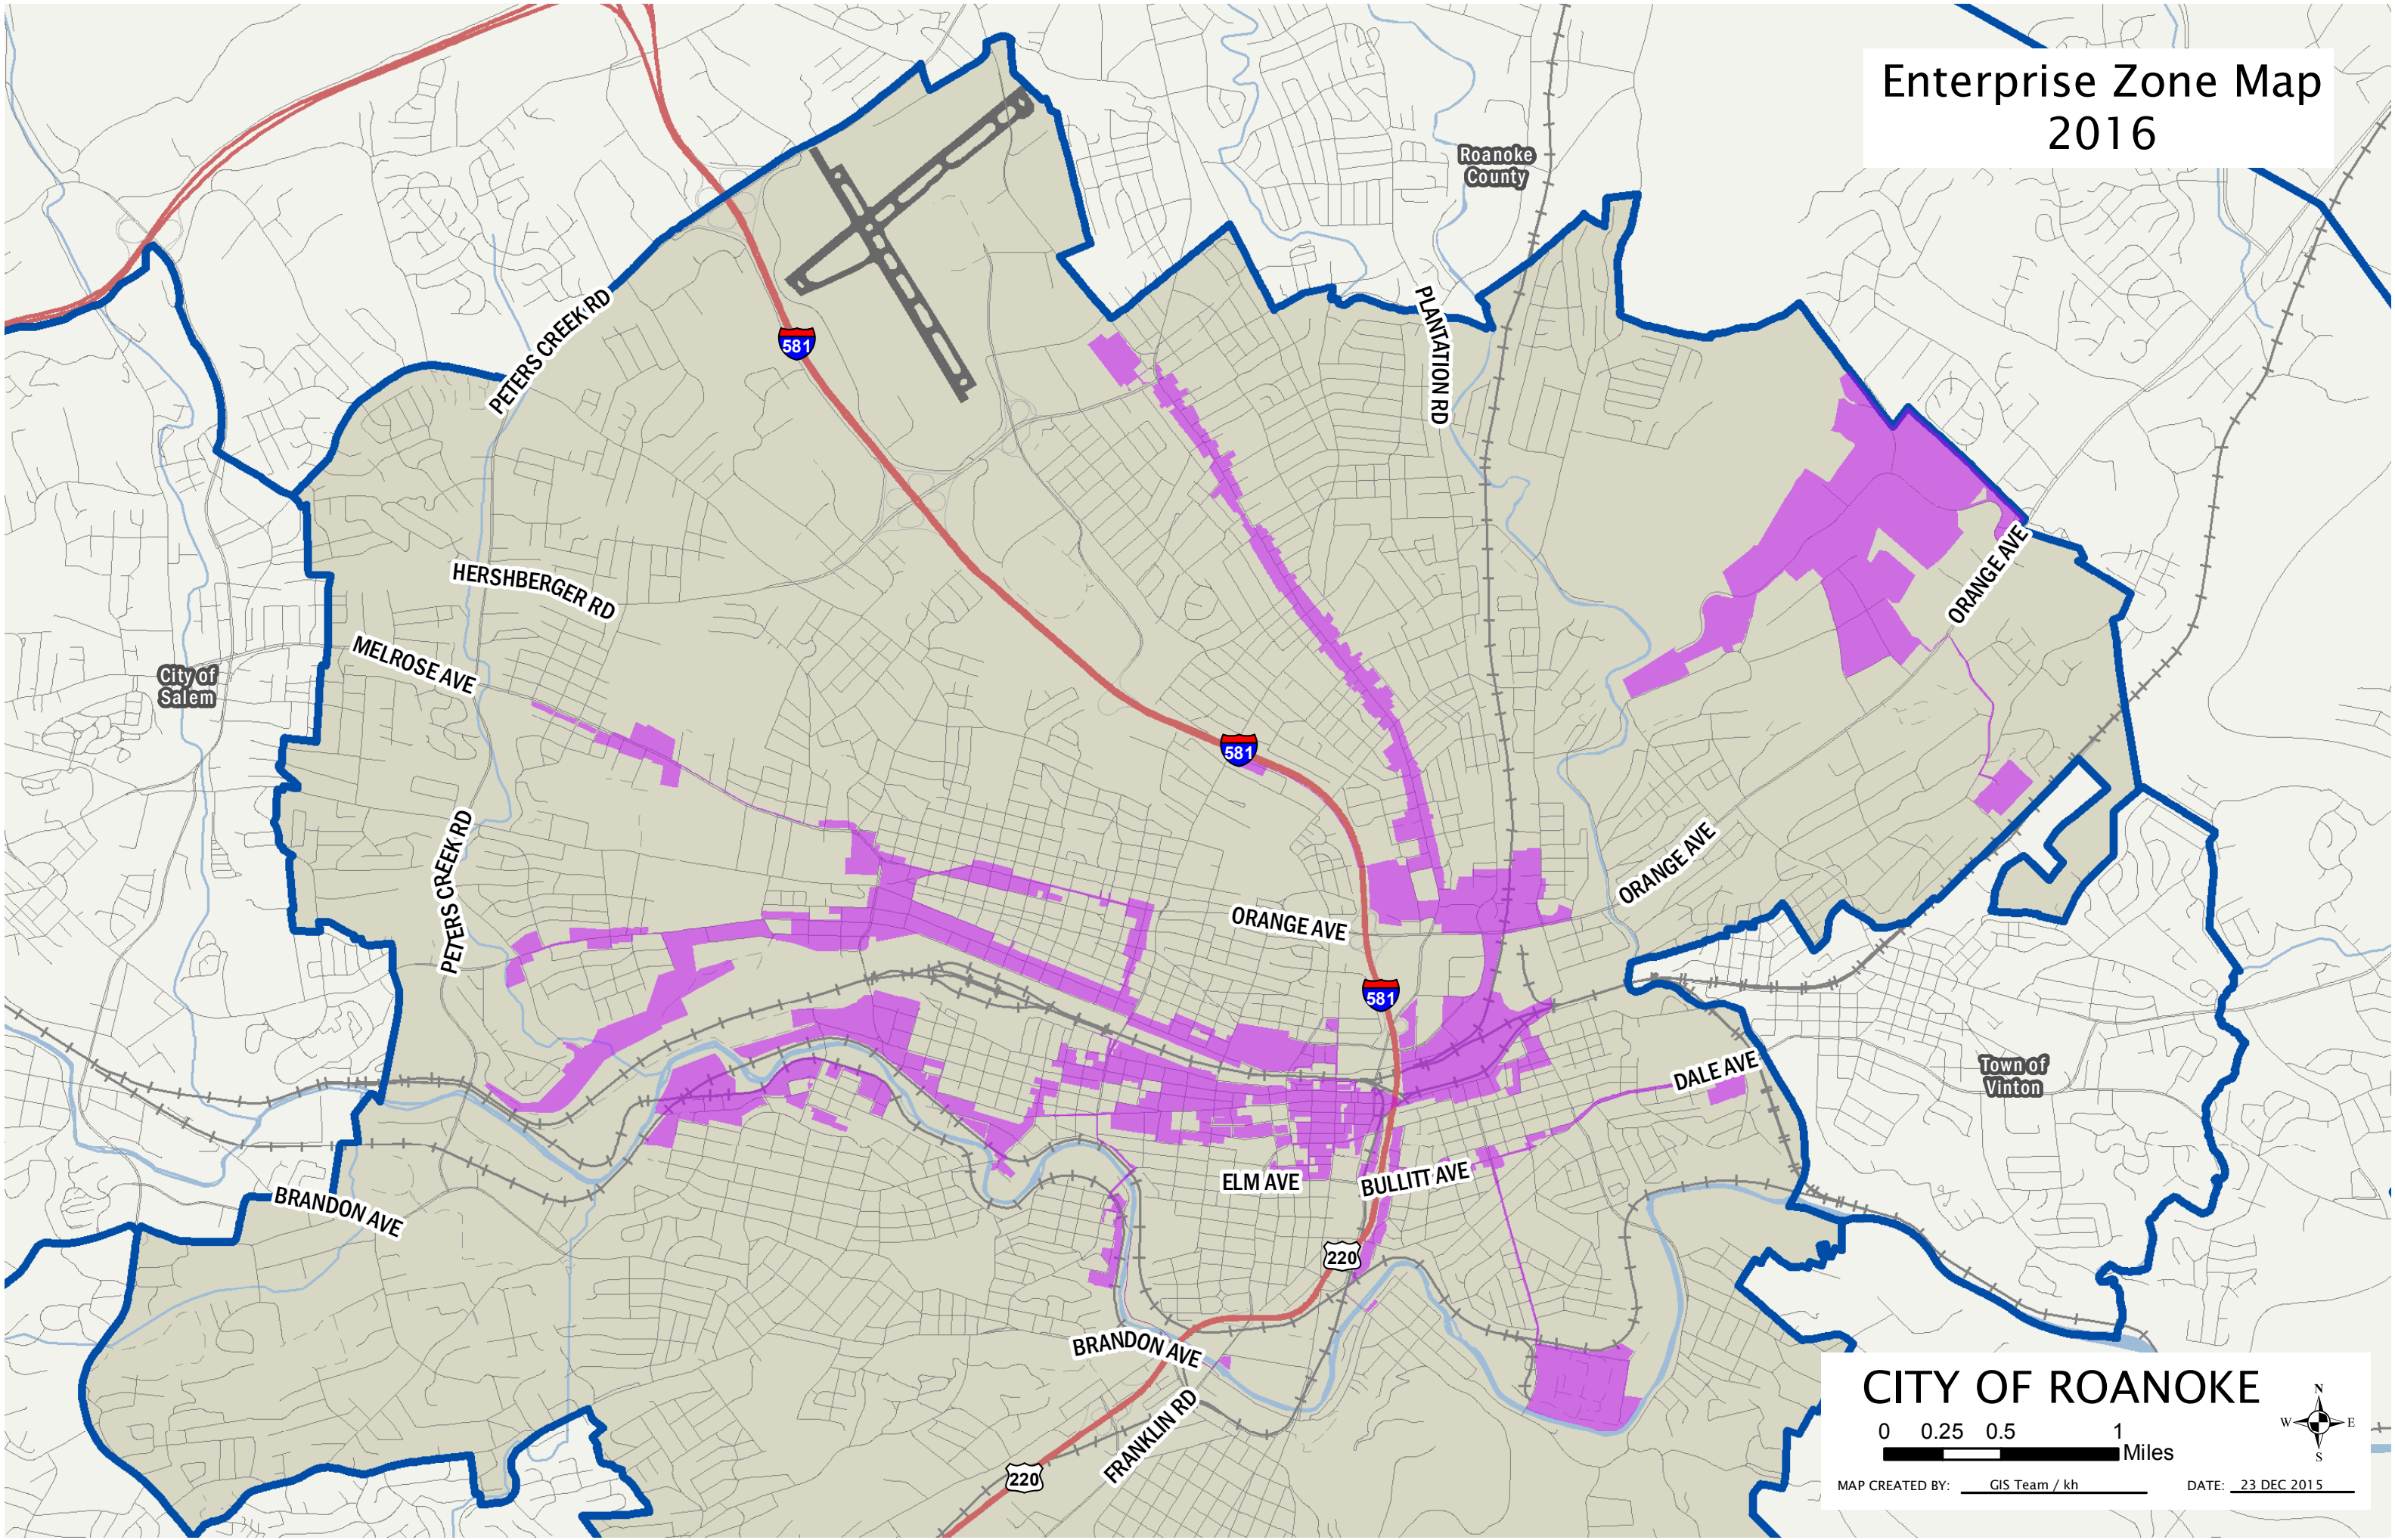

Enterprise Zone Map 2016

CITY OF ROANOKE

0 0.25 0.5 1 Miles

MAP CREATED BY: GIS Team / kh

DATE: 23 DEC 2015