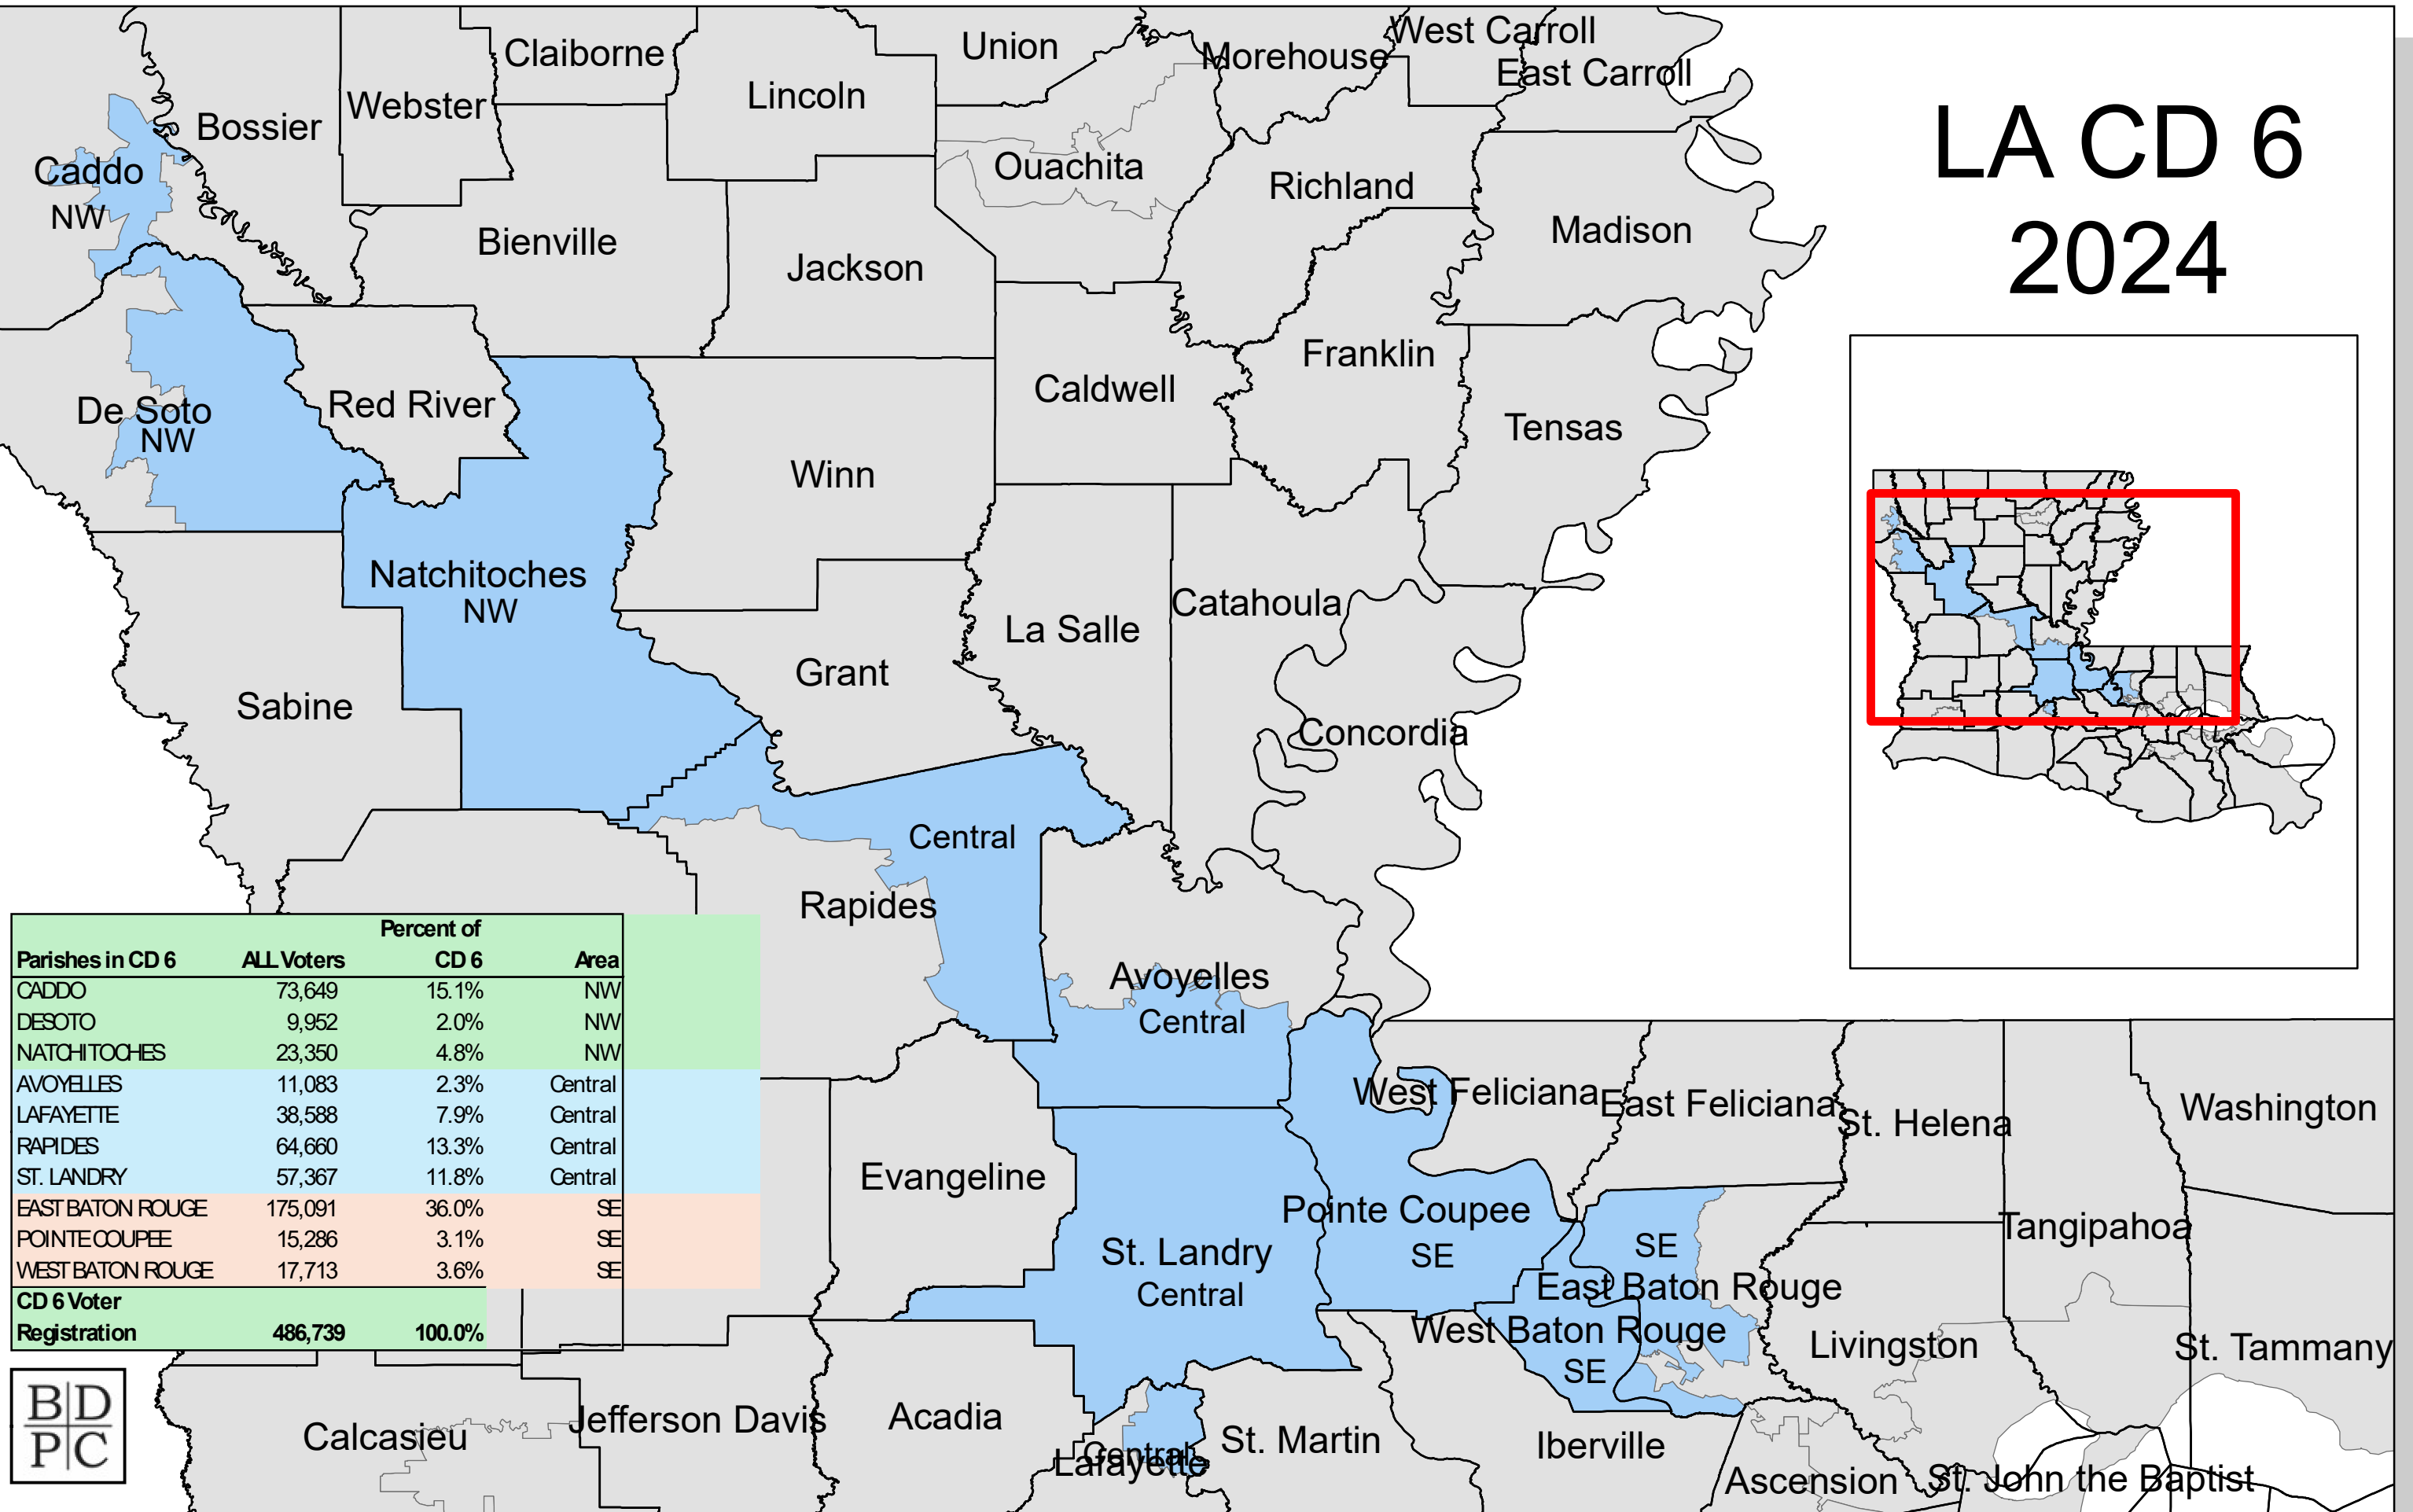

# LA CD 6 2024

Parishes in CD 6	ALL Voters	Percent of	
		CD 6	Area
CADDO	73,649	15.1%	NW
DESOTO	9,952	2.0%	NW
NATCHITOCHE	23,350	4.8%	NW
AVOYELLES	11,083	2.3%	Central
LAFAYETTE	38,588	7.9%	Central
RAPIDES	64,660	13.3%	Central
ST. LANDRY	57,367	11.8%	Central
EAST BATON ROUGE	175,091	36.0%	SE
POINTE COUPEE	15,286	3.1%	SE
WEST BATON ROUGE	17,713	3.6%	SE
<b>CD 6 Voter Registration</b>	<b>486,739</b>	<b>100.0%</b>	