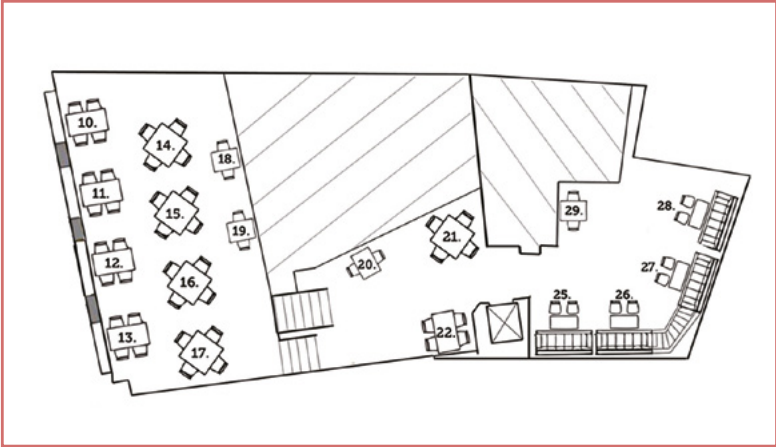

UNIQUE FEATURES

- PRIVATE DINING ROOM
- PRIME LOCATION
- MEZZANINE

EVENT SPACE VIDEO

CAFE CAPACITY & FLOOR MAP

GROUND FLOOR PLAN

MEZZANINE FLOOR PLAN

GALLERY FLOOR PLAN

	SEATED	STANDING
GROUND FLOOR	UP TO 14 PPL	UP TO 50 PPL
MEZZANINE	UP TO 75 PPL	UP TO 90 PPL
GALLERY ROOM	UP TO 56 PPL	UP TO 70 PPL
VENUE BUYOUT	UP TO 126 PPL	UP TO 200 PPL
PATIO	UP TO 16 PPL	