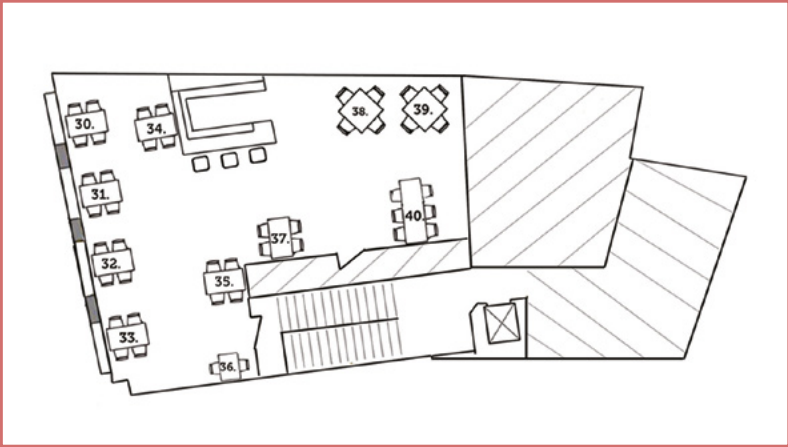

UNIQUE FEATURES

- PRIVATE DINING ROOM
- PRIME LOCATION
- MEZZANINE

EVENT SPACE VIDEO

CAFE CAPACITY & FLOOR MAP

GROUND FLOOR PLAN

MEZZANINE FLOOR PLAN

GALLERY FLOOR PLAN

	SEATED	STANDING
GROUND FLOOR	UP TO 14 PPL	UP TO 50 PPL
MEZZANINE	UP TO 75 PPL	UP TO 90 PPL
GALLERY ROOM	UP TO 56 PPL	UP TO 70 PPL
VENUE BUYOUT	UP TO 126 PPL	UP TO 200 PPL
PATIO	UP TO 16 PPL	