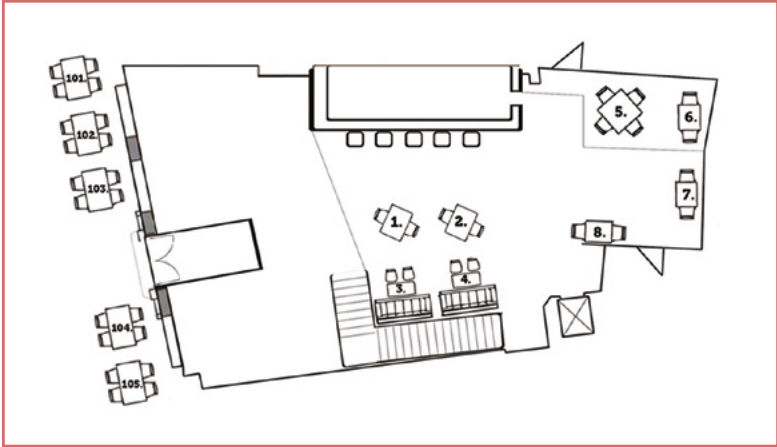

UNIQUE FEATURES

- PRIVATE DINING ROOM
- PRIME LOCATION
- MEZZANINE

EVENT SPACE VIDEO

CAFE CAPACITY & FLOOR MAP

GROUND FLOOR PLAN

MEZZANINE FLOOR PLAN

GALLERY FLOOR PLAN

	SEATED	STANDING
GROUND FLOOR	UP TO 14 PPL	UP TO 50 PPL
MEZZANINE	UP TO 75 PPL	UP TO 90 PPL
GALLERY ROOM	UP TO 56 PPL	UP TO 70 PPL
VENUE BUYOUT	UP TO 126 PPL	UP TO 200 PPL
PATIO	UP TO 16 PPL	