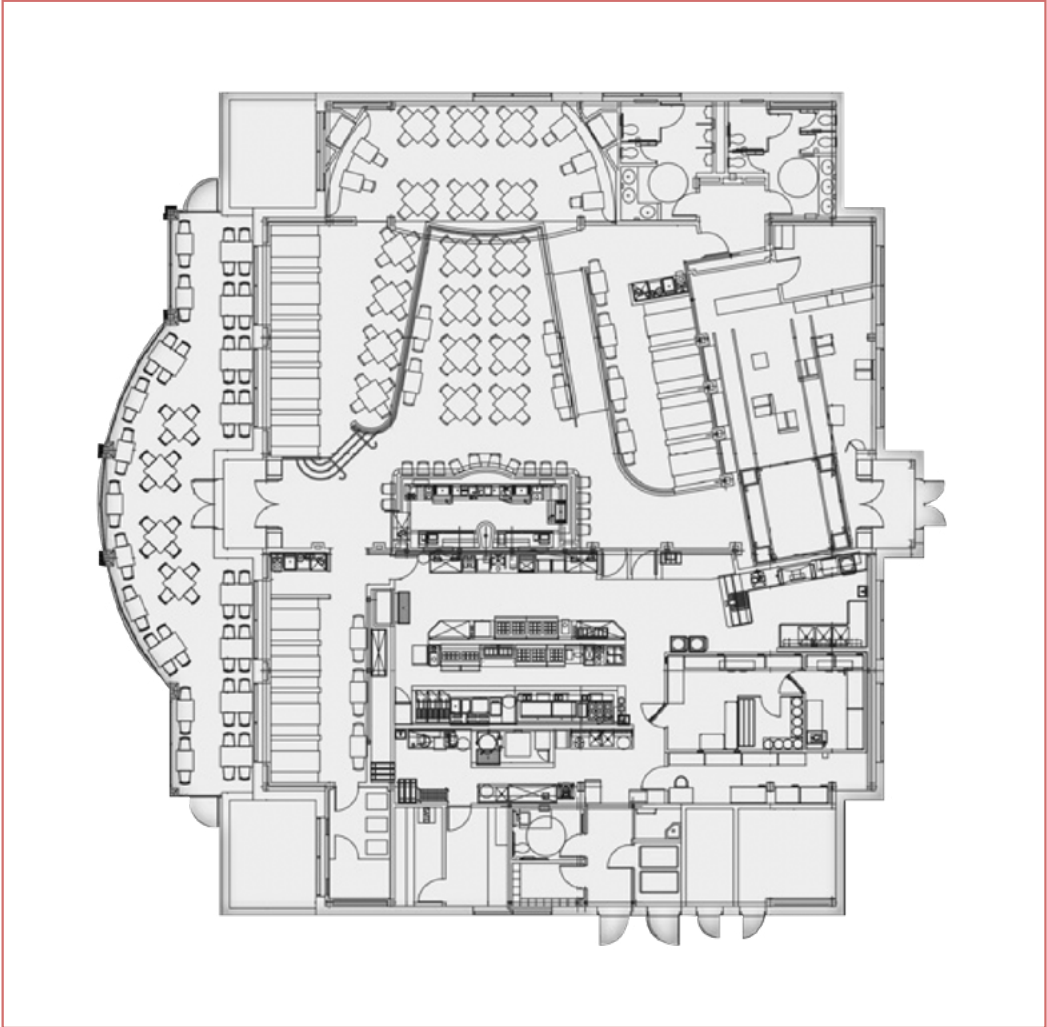

AMPLIFY YOUR EVENT

cafe.hardrock.com

The image shows the interior of a Hard Rock Cafe. The room is filled with dark wood paneling, including a long booth with woven backrests and leather seats. Several square tables with wooden chairs are arranged throughout the space. The walls are decorated with framed posters, including one for James Brown, and a neon sign that says "BULL DOG". A "Hard Rock Cafe" logo is visible on a wall-mounted TV screen. The lighting is warm and ambient, creating a classic, nostalgic atmosphere.

FLOOR PLAN

	CAPACITY
CAFE BUYOUT	UP TO 500 PPL
VIP ROOM	UP TO 90 PPL
OUTSIDE PATIO	UP TO 60 PPL
MAIN FLOOR	UP TO 300 PPL
BAR	UP TO 75 PPL

WE ARE ABLE TO SUPPORT AND CUSTOMIZE AUDIO VISUAL NEEDS, PLEASE SPEAK TO YOUR HARD ROCK CAFE REPRESENTATIVE REGARDING YOUR REQUIREMENTS.