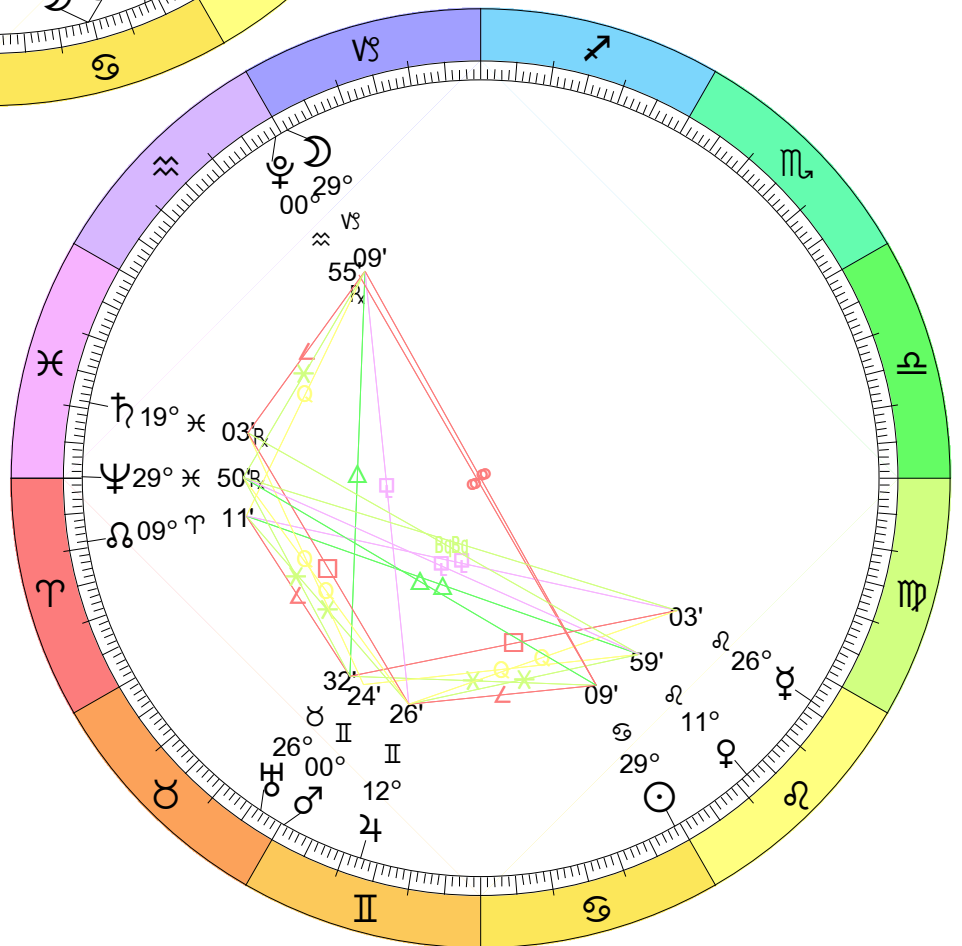

New Moon  
 Jan 11, 2024  
 06:57:53 AM EST  
 New York, NY 074W00'23" 40N42'51"

Full Moon (Snow Moon)  
 Jan 25, 2024  
 12:55:02 PM EST  
 New York, NY 074W00'23" 40N42'51"

New Moon  
 Mar 10, 2024  
 05:00:12 AM EDT  
 New York, NY 074W00'23" 40N42'51"

Full Moon (Egg Moon)  
 Eclipse (Penumbral)  
 Mar 25, 2024  
 03:01:28 AM EDT  
 New York, NY 074W00'23" 40N42'51"

New Moon  
 Eclipse (Total)  
 Apr 8, 2024  
 02:21:35 PM EDT  
 New York, NY 074W00'23" 40N42'51"

Full Moon (Flower Moon)  
 Apr 23, 2024  
 07:50:22 PM EDT  
 New York, NY 074W00'23" 40N42'51"

New Moon  
 May 7, 2024  
 11:23:00 PM EDT  
 New York, NY 074W00'23" 40N42'51"

Full Moon (Honey Moon)  
 May 23, 2024  
 09:53:35 AM EDT  
 New York, NY 074W00'23" 40N42'51"

New Moon  
 Jul 5, 2024  
 06:58:00 PM EDT  
 New York, NY 074W00'23" 40N42'51"

Full Moon (Sturgeon Moon)  
 Jul 21, 2024  
 06:18:37 AM EDT  
 New York, NY 074W00'23" 40N42'51"

New Moon  
 Aug 4, 2024  
 07:13:26 AM EDT  
 New York, NY 074W00'23" 40N42'51"