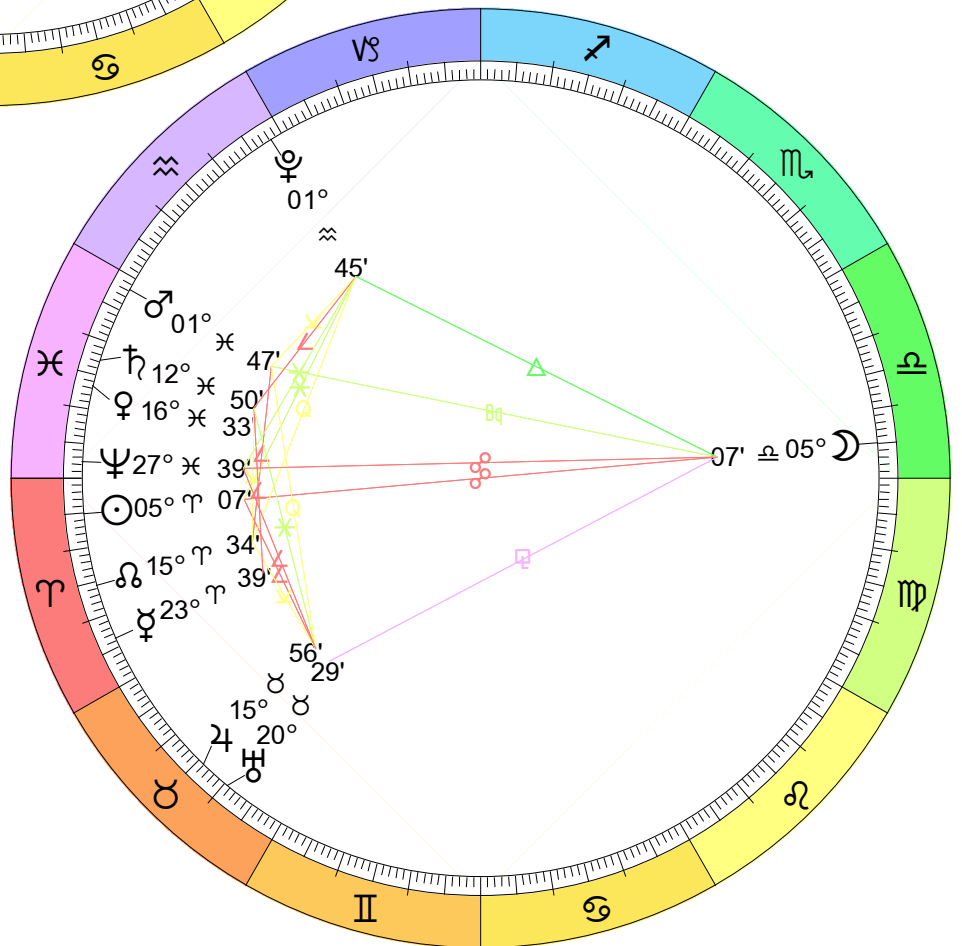

New Moon  
 Jan 11, 2024  
 06:57:53 AM EST  
 New York, NY 074W00'23" 40N42'51"

Full Moon (Snow Moon)  
 Jan 25, 2024  
 12:55:02 PM EST  
 New York, NY 074W00'23" 40N42'51"

New Moon  
 Mar 10, 2024  
 05:00:12 AM EDT  
 New York, NY 074W00'23" 40N42'51"

Full Moon (Egg Moon)  
 Eclipse (Penumbral)  
 Mar 25, 2024  
 03:01:28 AM EDT  
 New York, NY 074W00'23" 40N42'51"

New Moon  
 Eclipse (Total)  
 Apr 8, 2024  
 02:21:35 PM EDT  
 New York, NY 074W00'23" 40N42'51"

Full Moon (Flower Moon)  
 Apr 23, 2024  
 07:50:22 PM EDT  
 New York, NY 074W00'23" 40N42'51"

New Moon  
 May 7, 2024  
 11:23:00 PM EDT  
 New York, NY 074W00'23" 40N42'51"

Full Moon (Honey Moon)  
 May 23, 2024  
 09:53:35 AM EDT  
 New York, NY 074W00'23" 40N42'51"

New Moon  
 Jul 5, 2024  
 06:58:00 PM EDT  
 New York, NY 074W00'23" 40N42'51"

Full Moon (Sturgeon Moon)  
 Jul 21, 2024  
 06:18:37 AM EDT  
 New York, NY 074W00'23" 40N42'51"

New Moon  
 Aug 4, 2024  
 07:13:26 AM EDT  
 New York, NY 074W00'23" 40N42'51"