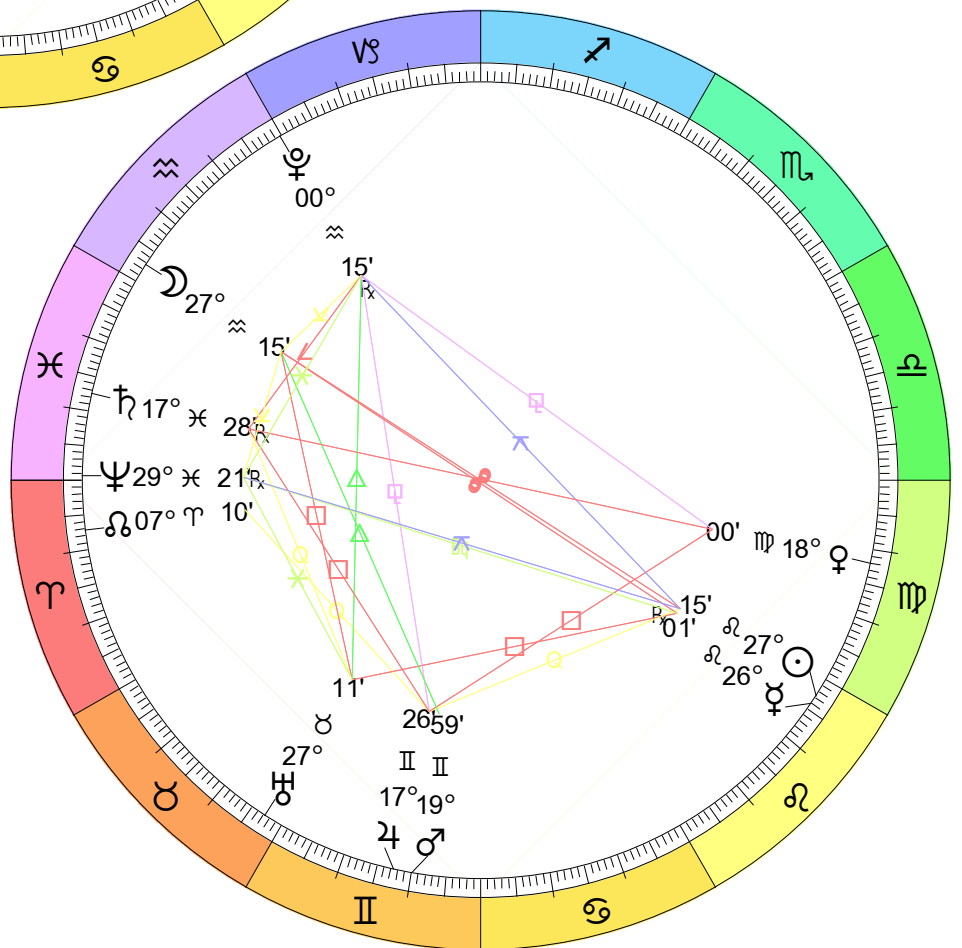

New Moon  
 Jan 11, 2024  
 06:57:53 AM EST  
 New York, NY 074W00'23" 40N42'51"

Full Moon (Snow Moon)  
 Jan 25, 2024  
 12:55:02 PM EST  
 New York, NY 074W00'23" 40N42'51"

New Moon  
 Mar 10, 2024  
 05:00:12 AM EDT  
 New York, NY 074W00'23" 40N42'51"

Full Moon (Egg Moon)  
 Eclipse (Penumbral)  
 Mar 25, 2024  
 03:01:28 AM EDT  
 New York, NY 074W00'23" 40N42'51"

New Moon  
 Eclipse (Total)  
 Apr 8, 2024  
 02:21:35 PM EDT  
 New York, NY 074W00'23" 40N42'51"

Full Moon (Flower Moon)  
 Apr 23, 2024  
 07:50:22 PM EDT  
 New York, NY 074W00'23" 40N42'51"

New Moon  
 May 7, 2024  
 11:23:00 PM EDT  
 New York, NY 074W00'23" 40N42'51"

Full Moon (Honey Moon)  
 May 23, 2024  
 09:53:35 AM EDT  
 New York, NY 074W00'23" 40N42'51"

New Moon  
 Jul 5, 2024  
 06:58:00 PM EDT  
 New York, NY 074W00'23" 40N42'51"

Full Moon (Sturgeon Moon)  
 Jul 21, 2024  
 06:18:37 AM EDT  
 New York, NY 074W00'23" 40N42'51"

New Moon  
 Aug 4, 2024  
 07:13:26 AM EDT  
 New York, NY 074W00'23" 40N42'51"