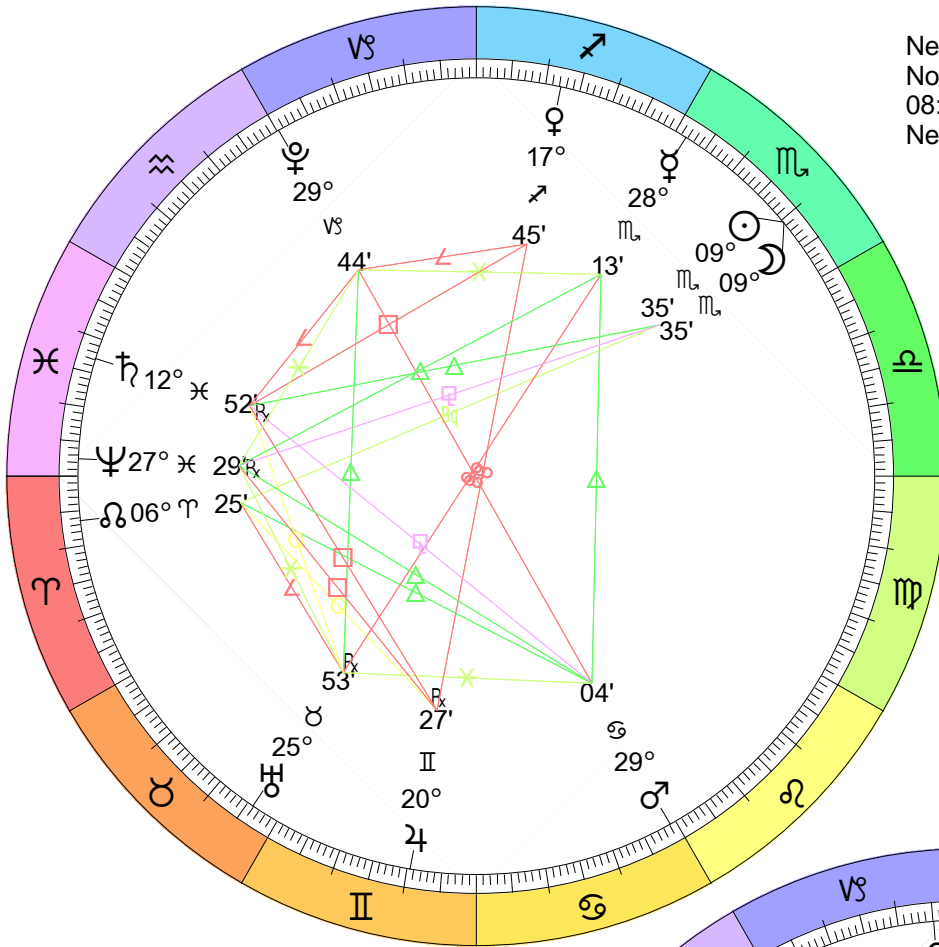

New Moon  
 Jul 5, 2024  
 06:58:00 PM EDT  
 New York, NY 074W00'23" 40N42'51"

Full Moon (Sturgeon Moon)  
 Jul 21, 2024  
 06:18:37 AM EDT  
 New York, NY 074W00'23" 40N42'51"

New Moon  
 Aug 4, 2024  
 07:13:26 AM EDT  
 New York, NY 074W00'23" 40N42'51"

Full Moon (Blue Moon)  
 Aug 19, 2024  
 02:26:48 PM EDT  
 New York, NY 074W00'23" 40N42'51"

Full Moon (Harvest Moon)  
 Eclipse (Umbral)  
 Sep 17, 2024  
 10:35:04 PM EDT  
 New York, NY 074W00'23" 40N42'51"

New Moon  
Nov 1, 2024  
08:47:41 AM EDT  
New York, NY 074W00'23" 40N42'51"

Full Moon (Frost Moon)  
Nov 15, 2024  
04:29:51 PM EST  
New York, NY 074W00'23" 40N42'51"

New Moon  
 Dec 1, 2024  
 01:22:40 AM EST  
 New York, NY 074W00'23" 40N42'51"

Full Moon (Cold Moon)  
 Dec 15, 2024  
 04:02:20 AM EST  
 New York, NY 074W00'23" 40N42'51"

New Moon  
 Dec 30, 2024  
 05:28:10 PM EST  
 New York, NY 074W00'23" 40N42'51"