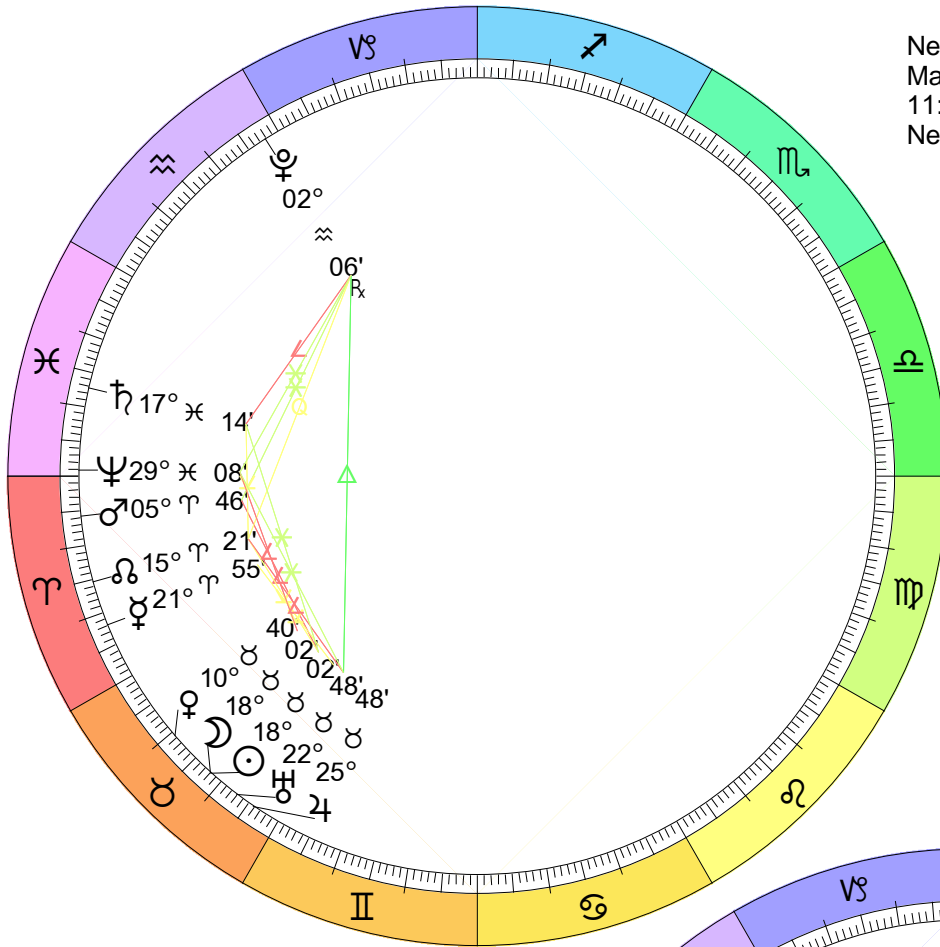

New Moon  
 Jan 11, 2024  
 06:57:53 AM EST  
 New York, NY 074W00'23" 40N42'51"

Full Moon (Snow Moon)  
 Jan 25, 2024  
 12:55:02 PM EST  
 New York, NY 074W00'23" 40N42'51"

New Moon  
 Mar 10, 2024  
 05:00:12 AM EDT  
 New York, NY 074W00'23" 40N42'51"

Full Moon (Egg Moon)  
 Eclipse (Penumbral)  
 Mar 25, 2024  
 03:01:28 AM EDT  
 New York, NY 074W00'23" 40N42'51"

New Moon  
 Eclipse (Total)  
 Apr 8, 2024  
 02:21:35 PM EDT  
 New York, NY 074W00'23" 40N42'51"

Full Moon (Flower Moon)  
 Apr 23, 2024  
 07:50:22 PM EDT  
 New York, NY 074W00'23" 40N42'51"

New Moon  
 May 7, 2024  
 11:23:00 PM EDT  
 New York, NY 074W00'23" 40N42'51"

Full Moon (Honey Moon)  
 May 23, 2024  
 09:53:35 AM EDT  
 New York, NY 074W00'23" 40N42'51"

New Moon  
 Jul 5, 2024  
 06:58:00 PM EDT  
 New York, NY 074W00'23" 40N42'51"

Full Moon (Sturgeon Moon)  
 Jul 21, 2024  
 06:18:37 AM EDT  
 New York, NY 074W00'23" 40N42'51"

New Moon  
 Aug 4, 2024  
 07:13:26 AM EDT  
 New York, NY 074W00'23" 40N42'51"