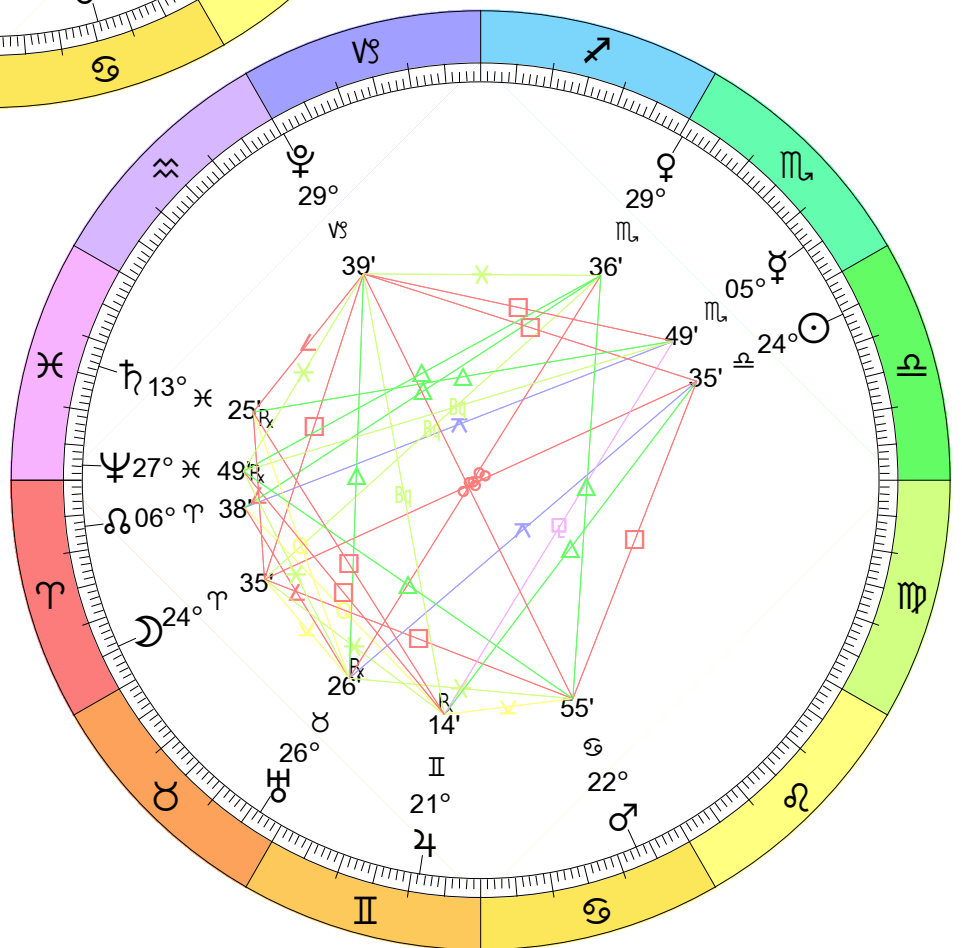

New Moon  
 Jan 11, 2024  
 06:57:53 AM EST  
 New York, NY 074W00'23" 40N42'51"

Full Moon (Snow Moon)  
 Jan 25, 2024  
 12:55:02 PM EST  
 New York, NY 074W00'23" 40N42'51"

New Moon  
 Mar 10, 2024  
 05:00:12 AM EDT  
 New York, NY 074W00'23" 40N42'51"

Full Moon (Flower Moon)  
 Apr 23, 2024  
 07:50:22 PM EDT  
 New York, NY 074W00'23" 40N42'51"

New Moon  
 May 7, 2024  
 11:23:00 PM EDT  
 New York, NY 074W00'23" 40N42'51"

Full Moon (Honey Moon)  
 May 23, 2024  
 09:53:35 AM EDT  
 New York, NY 074W00'23" 40N42'51"

New Moon  
 Jul 5, 2024  
 06:58:00 PM EDT  
 New York, NY 074W00'23" 40N42'51"

Full Moon (Sturgeon Moon)  
 Jul 21, 2024  
 06:18:37 AM EDT  
 New York, NY 074W00'23" 40N42'51"

New Moon  
 Aug 4, 2024  
 07:13:26 AM EDT  
 New York, NY 074W00'23" 40N42'51"

Full Moon (Blue Moon)  
 Aug 19, 2024  
 02:26:48 PM EDT  
 New York, NY 074W00'23" 40N42'51"

Full Moon (Harvest Moon)  
 Eclipse (Umbral)  
 Sep 17, 2024  
 10:35:04 PM EDT  
 New York, NY 074W00'23" 40N42'51"