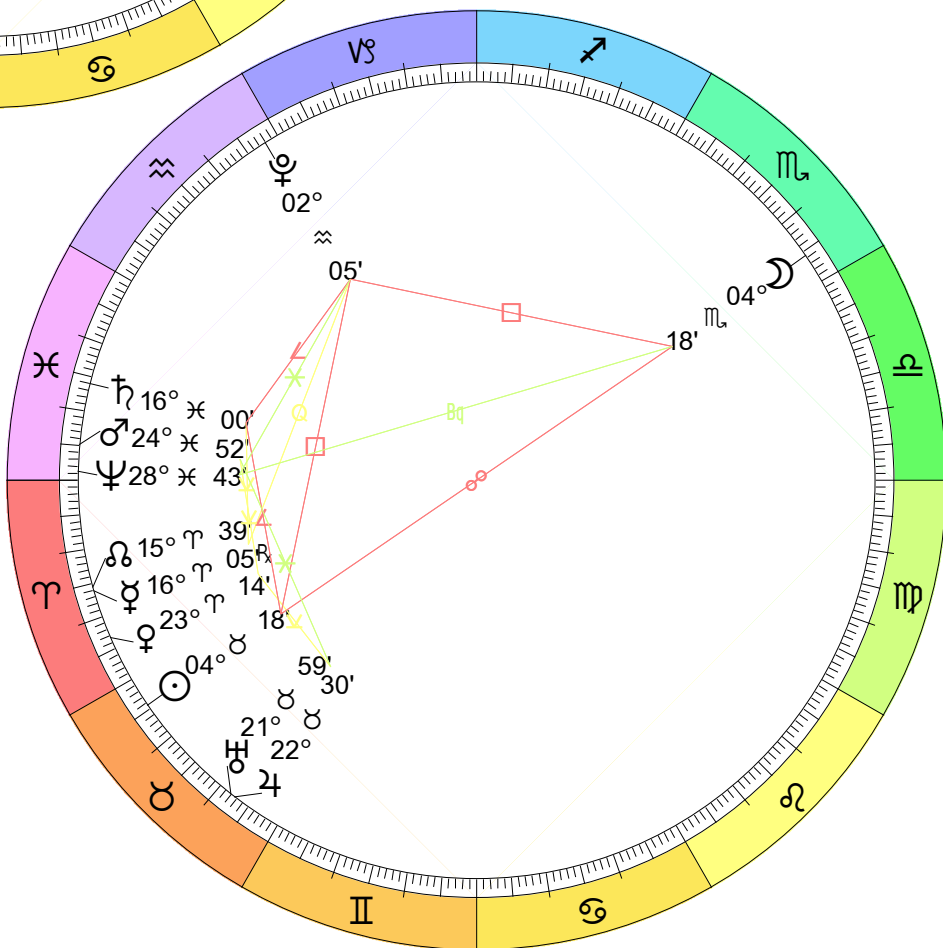

New Moon  
 Jan 11, 2024  
 06:57:53 AM EST  
 New York, NY 074W00'23" 40N42'51"

Full Moon (Snow Moon)  
 Jan 25, 2024  
 12:55:02 PM EST  
 New York, NY 074W00'23" 40N42'51"

New Moon  
 Mar 10, 2024  
 05:00:12 AM EDT  
 New York, NY 074W00'23" 40N42'51"

Full Moon (Egg Moon)  
 Eclipse (Penumbral)  
 Mar 25, 2024  
 03:01:28 AM EDT  
 New York, NY 074W00'23" 40N42'51"

New Moon  
 Eclipse (Total)  
 Apr 8, 2024  
 02:21:35 PM EDT  
 New York, NY 074W00'23" 40N42'51"

Full Moon (Flower Moon)  
 Apr 23, 2024  
 07:50:22 PM EDT  
 New York, NY 074W00'23" 40N42'51"

New Moon  
 May 7, 2024  
 11:23:00 PM EDT  
 New York, NY 074W00'23" 40N42'51"

Full Moon (Honey Moon)  
 May 23, 2024  
 09:53:35 AM EDT  
 New York, NY 074W00'23" 40N42'51"

New Moon  
 Jul 5, 2024  
 06:58:00 PM EDT  
 New York, NY 074W00'23" 40N42'51"

Full Moon (Sturgeon Moon)  
 Jul 21, 2024  
 06:18:37 AM EDT  
 New York, NY 074W00'23" 40N42'51"

New Moon  
 Aug 4, 2024  
 07:13:26 AM EDT  
 New York, NY 074W00'23" 40N42'51"