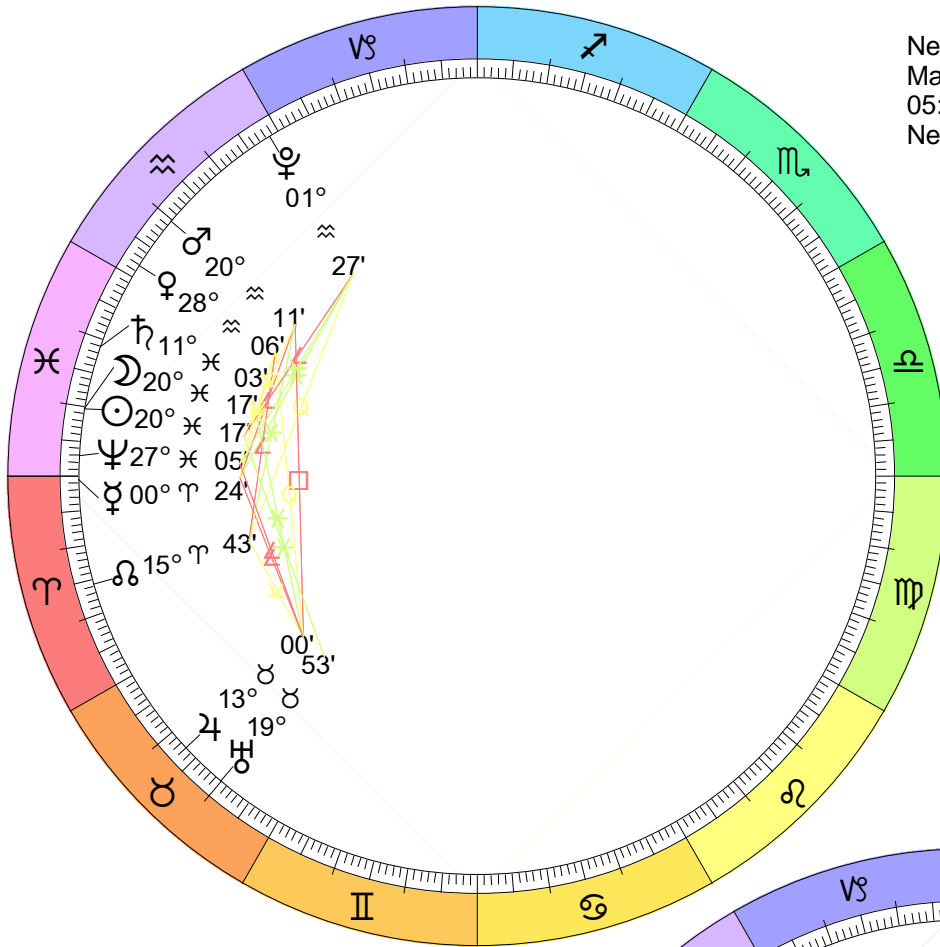

New Moon  
 Jan 11, 2024  
 06:57:53 AM EST  
 New York, NY 074W00'23" 40N42'51"

Full Moon (Snow Moon)  
 Jan 25, 2024  
 12:55:02 PM EST  
 New York, NY 074W00'23" 40N42'51"

New Moon  
 Mar 10, 2024  
 05:00:12 AM EDT  
 New York, NY 074W00'23" 40N42'51"

Full Moon (Egg Moon)  
 Eclipse (Penumbral)  
 Mar 25, 2024  
 03:01:28 AM EDT  
 New York, NY 074W00'23" 40N42'51"

New Moon  
 Eclipse (Total)  
 Apr 8, 2024  
 02:21:35 PM EDT  
 New York, NY 074W00'23" 40N42'51"

Full Moon (Flower Moon)  
 Apr 23, 2024  
 07:50:22 PM EDT  
 New York, NY 074W00'23" 40N42'51"

New Moon  
 May 7, 2024  
 11:23:00 PM EDT  
 New York, NY 074W00'23" 40N42'51"

Full Moon (Honey Moon)  
 May 23, 2024  
 09:53:35 AM EDT  
 New York, NY 074W00'23" 40N42'51"

New Moon  
 Jul 5, 2024  
 06:58:00 PM EDT  
 New York, NY 074W00'23" 40N42'51"

Full Moon (Sturgeon Moon)  
 Jul 21, 2024  
 06:18:37 AM EDT  
 New York, NY 074W00'23" 40N42'51"

New Moon  
 Aug 4, 2024  
 07:13:26 AM EDT  
 New York, NY 074W00'23" 40N42'51"