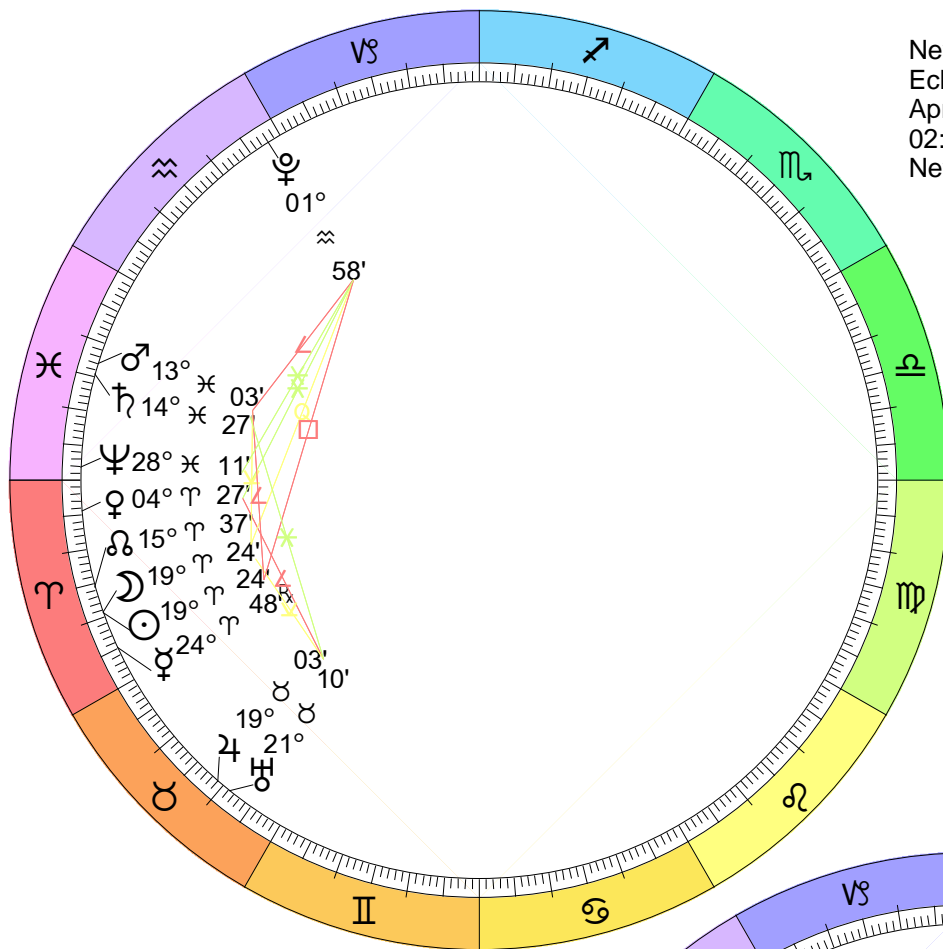

New Moon  
 Jan 11, 2024  
 06:57:53 AM EST  
 New York, NY 074W00'23" 40N42'51"

Full Moon (Snow Moon)  
 Jan 25, 2024  
 12:55:02 PM EST  
 New York, NY 074W00'23" 40N42'51"

New Moon  
 Mar 10, 2024  
 05:00:12 AM EDT  
 New York, NY 074W00'23" 40N42'51"

Full Moon (Egg Moon)  
 Eclipse (Penumbral)  
 Mar 25, 2024  
 03:01:28 AM EDT  
 New York, NY 074W00'23" 40N42'51"

New Moon  
 Eclipse (Total)  
 Apr 8, 2024  
 02:21:35 PM EDT  
 New York, NY 074W00'23" 40N42'51"

Full Moon (Flower Moon)  
 Apr 23, 2024  
 07:50:22 PM EDT  
 New York, NY 074W00'23" 40N42'51"

New Moon  
 May 7, 2024  
 11:23:00 PM EDT  
 New York, NY 074W00'23" 40N42'51"

Full Moon (Honey Moon)  
 May 23, 2024  
 09:53:35 AM EDT  
 New York, NY 074W00'23" 40N42'51"

New Moon  
 Jul 5, 2024  
 06:58:00 PM EDT  
 New York, NY 074W00'23" 40N42'51"

Full Moon (Sturgeon Moon)  
 Jul 21, 2024  
 06:18:37 AM EDT  
 New York, NY 074W00'23" 40N42'51"

New Moon  
 Aug 4, 2024  
 07:13:26 AM EDT  
 New York, NY 074W00'23" 40N42'51"