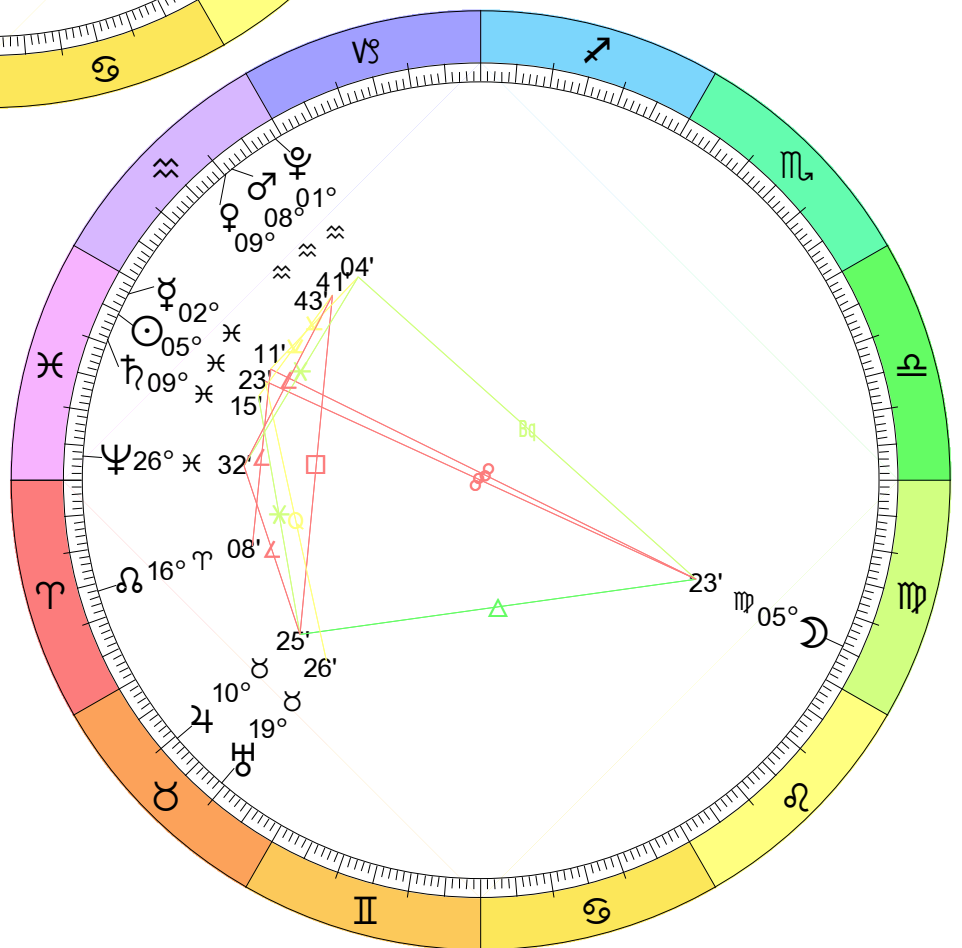

New Moon  
 Jan 11, 2024  
 06:57:53 AM EST  
 New York, NY 074W00'23" 40N42'51"

Full Moon (Snow Moon)  
 Jan 25, 2024  
 12:55:02 PM EST  
 New York, NY 074W00'23" 40N42'51"

New Moon  
 Mar 10, 2024  
 05:00:12 AM EDT  
 New York, NY 074W00'23" 40N42'51"

Full Moon (Egg Moon)  
 Eclipse (Penumbral)  
 Mar 25, 2024  
 03:01:28 AM EDT  
 New York, NY 074W00'23" 40N42'51"

New Moon  
 Eclipse (Total)  
 Apr 8, 2024  
 02:21:35 PM EDT  
 New York, NY 074W00'23" 40N42'51"

Full Moon (Flower Moon)  
 Apr 23, 2024  
 07:50:22 PM EDT  
 New York, NY 074W00'23" 40N42'51"

New Moon  
 May 7, 2024  
 11:23:00 PM EDT  
 New York, NY 074W00'23" 40N42'51"

Full Moon (Honey Moon)  
 May 23, 2024  
 09:53:35 AM EDT  
 New York, NY 074W00'23" 40N42'51"

New Moon  
 Jul 5, 2024  
 06:58:00 PM EDT  
 New York, NY 074W00'23" 40N42'51"

Full Moon (Sturgeon Moon)  
 Jul 21, 2024  
 06:18:37 AM EDT  
 New York, NY 074W00'23" 40N42'51"

New Moon  
 Aug 4, 2024  
 07:13:26 AM EDT  
 New York, NY 074W00'23" 40N42'51"