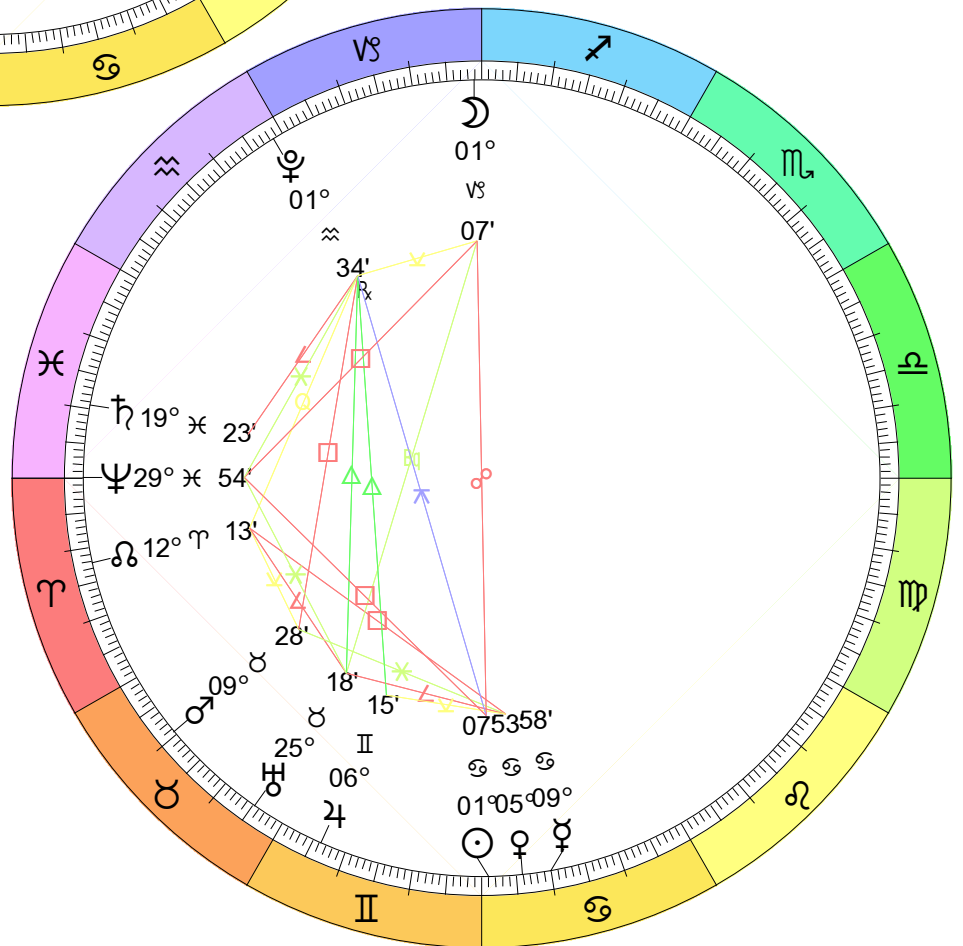

New Moon  
 Jan 11, 2024  
 06:57:53 AM EST  
 New York, NY 074W00'23" 40N42'51"

Full Moon (Snow Moon)  
 Jan 25, 2024  
 12:55:02 PM EST  
 New York, NY 074W00'23" 40N42'51"

New Moon  
 Mar 10, 2024  
 05:00:12 AM EDT  
 New York, NY 074W00'23" 40N42'51"

Full Moon (Egg Moon)  
 Eclipse (Penumbral)  
 Mar 25, 2024  
 03:01:28 AM EDT  
 New York, NY 074W00'23" 40N42'51"

New Moon  
 Eclipse (Total)  
 Apr 8, 2024  
 02:21:35 PM EDT  
 New York, NY 074W00'23" 40N42'51"

Full Moon (Flower Moon)  
 Apr 23, 2024  
 07:50:22 PM EDT  
 New York, NY 074W00'23" 40N42'51"

New Moon  
 May 7, 2024  
 11:23:00 PM EDT  
 New York, NY 074W00'23" 40N42'51"

Full Moon (Honey Moon)  
 May 23, 2024  
 09:53:35 AM EDT  
 New York, NY 074W00'23" 40N42'51"

New Moon  
 Jul 5, 2024  
 06:58:00 PM EDT  
 New York, NY 074W00'23" 40N42'51"

Full Moon (Sturgeon Moon)  
 Jul 21, 2024  
 06:18:37 AM EDT  
 New York, NY 074W00'23" 40N42'51"

New Moon  
 Aug 4, 2024  
 07:13:26 AM EDT  
 New York, NY 074W00'23" 40N42'51"