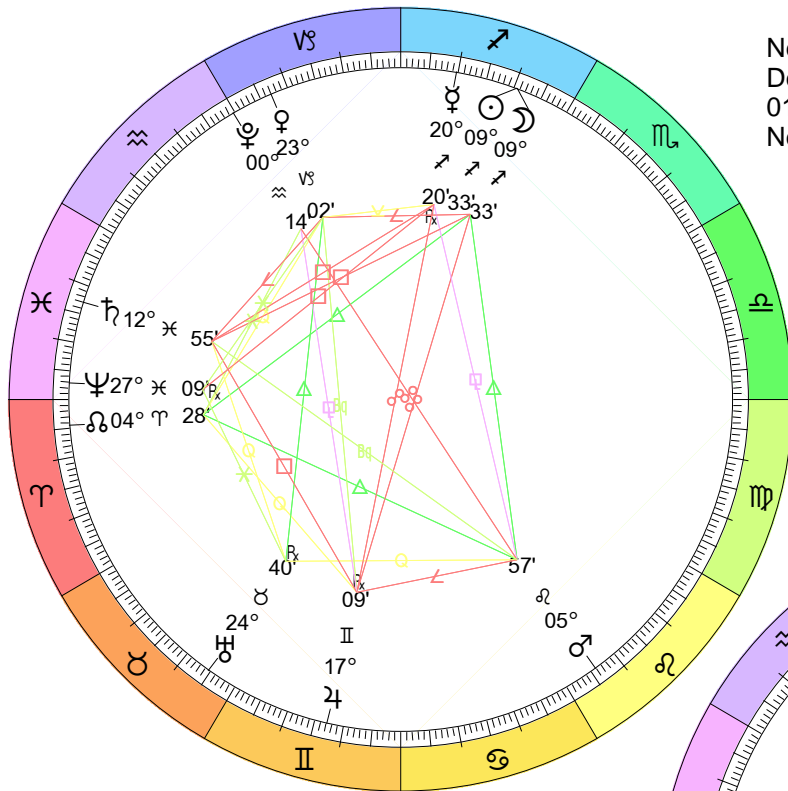

New Moon  
 Jul 5, 2024  
 06:58:00 PM EDT  
 New York, NY 074W00'23" 40N42'51"

Full Moon (Sturgeon Moon)  
 Jul 21, 2024  
 06:18:37 AM EDT  
 New York, NY 074W00'23" 40N42'51"

New Moon  
 Aug 4, 2024  
 07:13:26 AM EDT  
 New York, NY 074W00'23" 40N42'51"

Full Moon (Blue Moon)  
 Aug 19, 2024  
 02:26:48 PM EDT  
 New York, NY 074W00'23" 40N42'51"

Full Moon (Harvest Moon)  
 Eclipse (Umbral)  
 Sep 17, 2024  
 10:35:04 PM EDT  
 New York, NY 074W00'23" 40N42'51"

New Moon  
Nov 1, 2024  
08:47:41 AM EDT  
New York, NY 074W00'23" 40N42'51"

Full Moon (Frost Moon)  
Nov 15, 2024  
04:29:51 PM EST  
New York, NY 074W00'23" 40N42'51"

New Moon  
 Dec 1, 2024  
 01:22:40 AM EST  
 New York, NY 074W00'23" 40N42'51"

Full Moon (Cold Moon)  
 Dec 15, 2024  
 04:02:20 AM EST  
 New York, NY 074W00'23" 40N42'51"

New Moon  
 Dec 30, 2024  
 05:28:10 PM EST  
 New York, NY 074W00'23" 40N42'51"