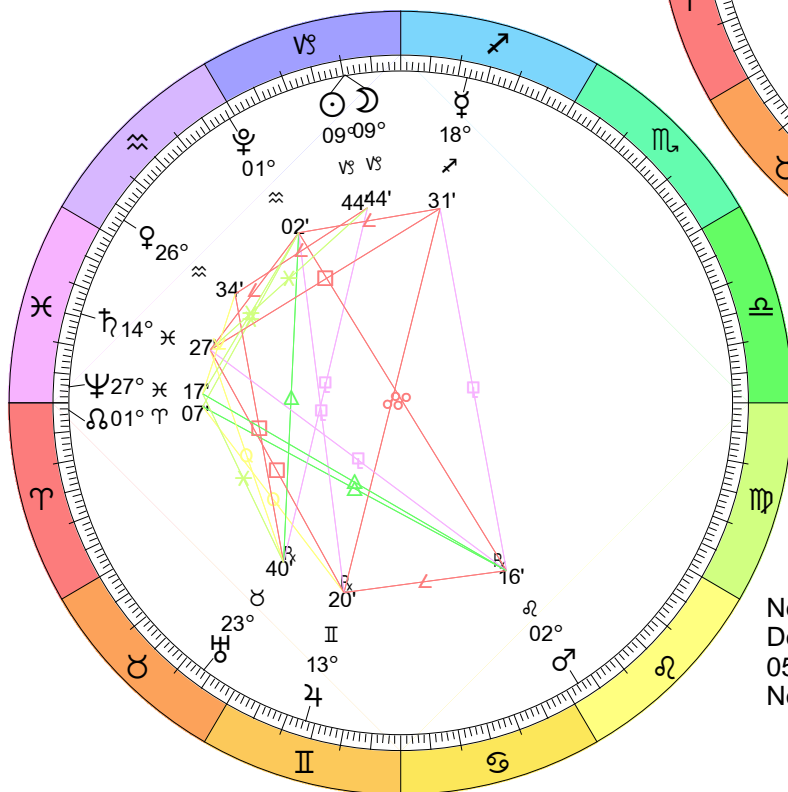

New Moon  
 Jul 5, 2024  
 06:58:00 PM EDT  
 New York, NY 074W00'23" 40N42'51"

Full Moon (Sturgeon Moon)  
 Jul 21, 2024  
 06:18:37 AM EDT  
 New York, NY 074W00'23" 40N42'51"

New Moon  
 Aug 4, 2024  
 07:13:26 AM EDT  
 New York, NY 074W00'23" 40N42'51"

Full Moon (Blue Moon)  
 Aug 19, 2024  
 02:26:48 PM EDT  
 New York, NY 074W00'23" 40N42'51"

Full Moon (Harvest Moon)  
 Eclipse (Umbral)  
 Sep 17, 2024  
 10:35:04 PM EDT  
 New York, NY 074W00'23" 40N42'51"

New Moon  
Nov 1, 2024  
08:47:41 AM EDT  
New York, NY 074W00'23" 40N42'51"

Full Moon (Frost Moon)  
Nov 15, 2024  
04:29:51 PM EST  
New York, NY 074W00'23" 40N42'51"

New Moon  
 Dec 1, 2024  
 01:22:40 AM EST  
 New York, NY 074W00'23" 40N42'51"

Full Moon (Cold Moon)  
 Dec 15, 2024  
 04:02:20 AM EST  
 New York, NY 074W00'23" 40N42'51"

New Moon  
 Dec 30, 2024  
 05:28:10 PM EST  
 New York, NY 074W00'23" 40N42'51"