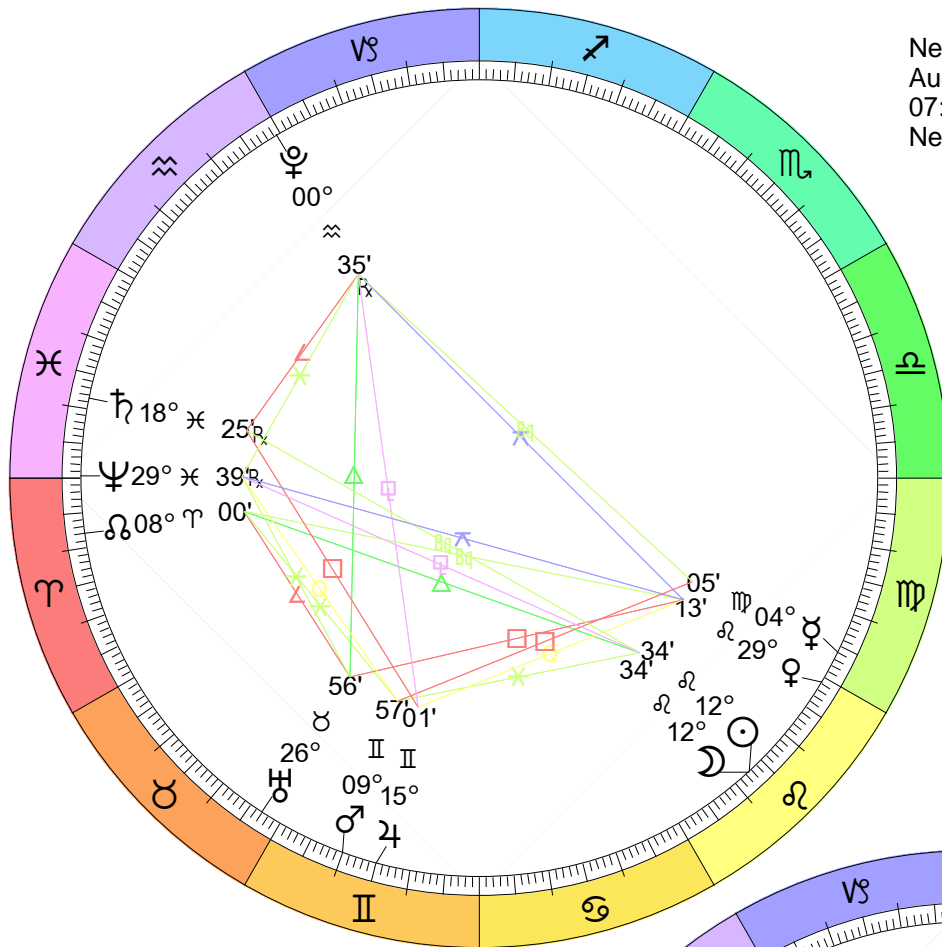

New Moon  
 Jan 11, 2024  
 06:57:53 AM EST  
 New York, NY 074W00'23" 40N42'51"

Full Moon (Snow Moon)  
 Jan 25, 2024  
 12:55:02 PM EST  
 New York, NY 074W00'23" 40N42'51"

New Moon  
 Mar 10, 2024  
 05:00:12 AM EDT  
 New York, NY 074W00'23" 40N42'51"

Full Moon (Egg Moon)  
 Eclipse (Penumbral)  
 Mar 25, 2024  
 03:01:28 AM EDT  
 New York, NY 074W00'23" 40N42'51"

New Moon  
 Eclipse (Total)  
 Apr 8, 2024  
 02:21:35 PM EDT  
 New York, NY 074W00'23" 40N42'51"

Full Moon (Flower Moon)  
 Apr 23, 2024  
 07:50:22 PM EDT  
 New York, NY 074W00'23" 40N42'51"

New Moon  
 May 7, 2024  
 11:23:00 PM EDT  
 New York, NY 074W00'23" 40N42'51"

Full Moon (Honey Moon)  
 May 23, 2024  
 09:53:35 AM EDT  
 New York, NY 074W00'23" 40N42'51"

New Moon  
 Jul 5, 2024  
 06:58:00 PM EDT  
 New York, NY 074W00'23" 40N42'51"

Full Moon (Sturgeon Moon)  
 Jul 21, 2024  
 06:18:37 AM EDT  
 New York, NY 074W00'23" 40N42'51"

New Moon  
 Aug 4, 2024  
 07:13:26 AM EDT  
 New York, NY 074W00'23" 40N42'51"