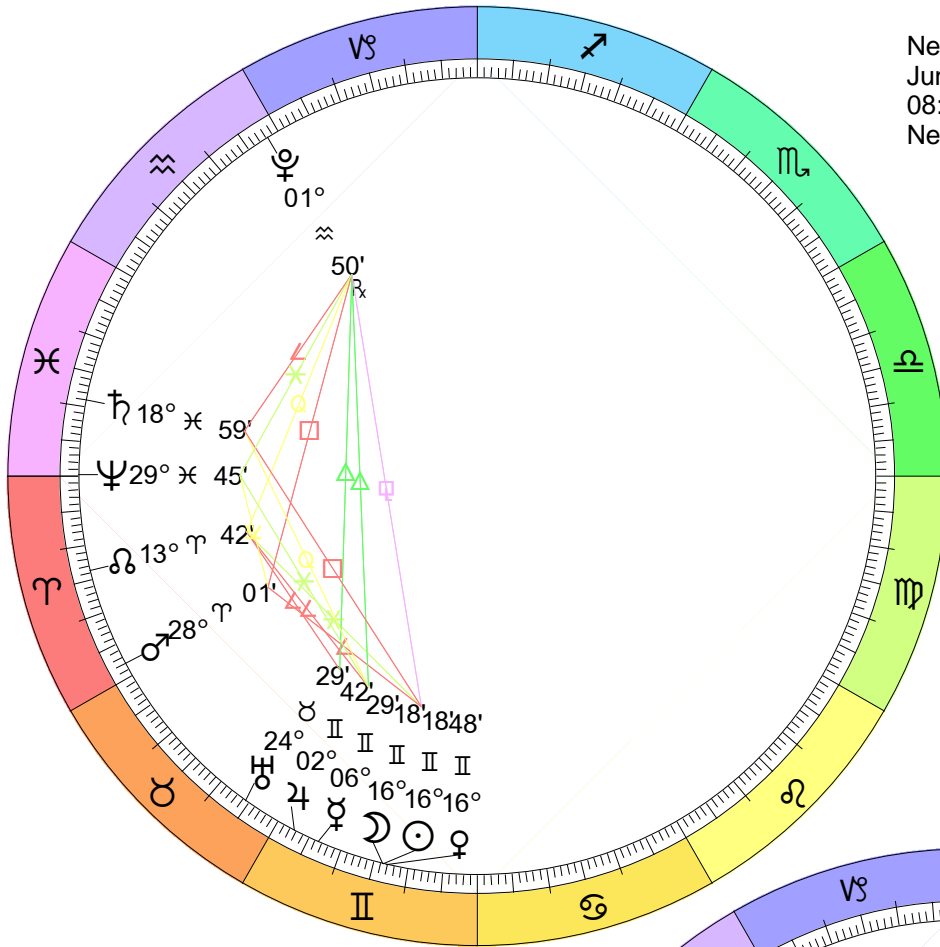

New Moon  
 Jan 11, 2024  
 06:57:53 AM EST  
 New York, NY 074W00'23" 40N42'51"

Full Moon (Snow Moon)  
 Jan 25, 2024  
 12:55:02 PM EST  
 New York, NY 074W00'23" 40N42'51"

New Moon  
 Mar 10, 2024  
 05:00:12 AM EDT  
 New York, NY 074W00'23" 40N42'51"

Full Moon (Egg Moon)  
 Eclipse (Penumbral)  
 Mar 25, 2024  
 03:01:28 AM EDT  
 New York, NY 074W00'23" 40N42'51"

New Moon  
 Eclipse (Total)  
 Apr 8, 2024  
 02:21:35 PM EDT  
 New York, NY 074W00'23" 40N42'51"

Full Moon (Flower Moon)  
 Apr 23, 2024  
 07:50:22 PM EDT  
 New York, NY 074W00'23" 40N42'51"

New Moon  
 May 7, 2024  
 11:23:00 PM EDT  
 New York, NY 074W00'23" 40N42'51"

Full Moon (Honey Moon)  
 May 23, 2024  
 09:53:35 AM EDT  
 New York, NY 074W00'23" 40N42'51"

New Moon  
 Jul 5, 2024  
 06:58:00 PM EDT  
 New York, NY 074W00'23" 40N42'51"

Full Moon (Sturgeon Moon)  
 Jul 21, 2024  
 06:18:37 AM EDT  
 New York, NY 074W00'23" 40N42'51"

New Moon  
 Aug 4, 2024  
 07:13:26 AM EDT  
 New York, NY 074W00'23" 40N42'51"