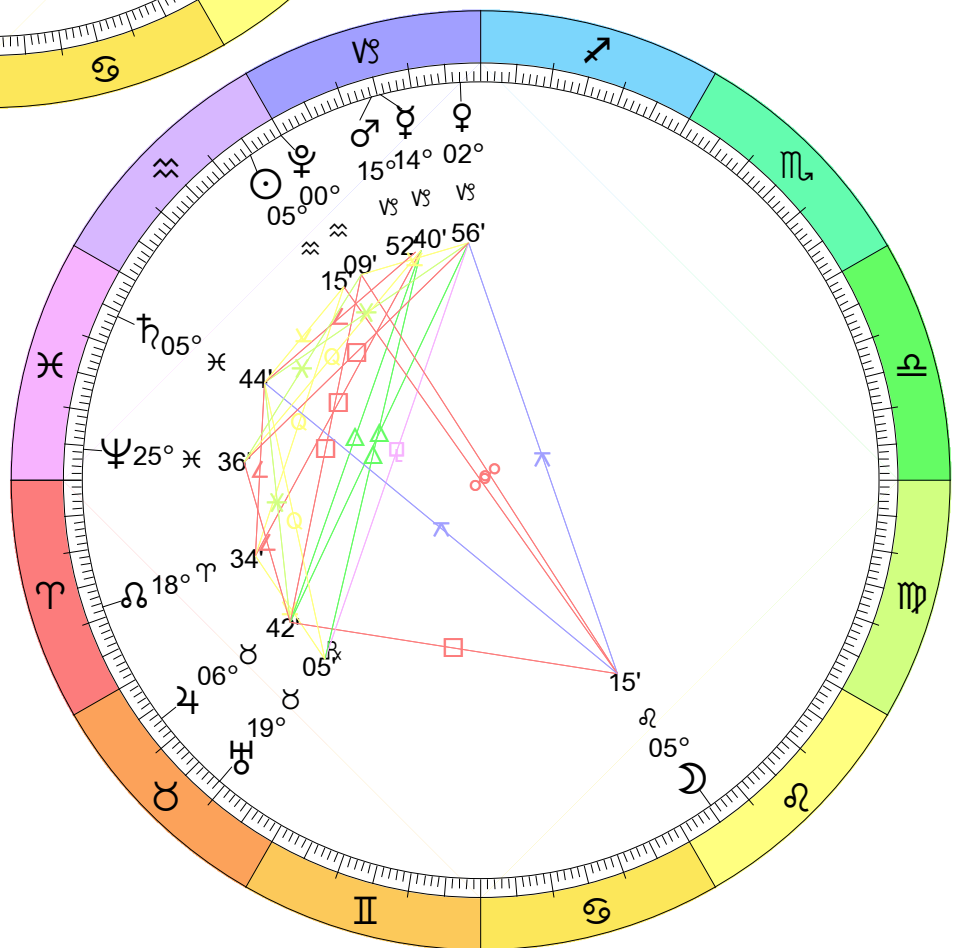

New Moon  
 Jan 11, 2024  
 06:57:53 AM EST  
 New York, NY 074W00'23" 40N42'51"

Full Moon (Snow Moon)  
 Jan 25, 2024  
 12:55:02 PM EST  
 New York, NY 074W00'23" 40N42'51"

New Moon  
 Mar 10, 2024  
 05:00:12 AM EDT  
 New York, NY 074W00'23" 40N42'51"

Full Moon (Egg Moon)  
 Eclipse (Penumbral)  
 Mar 25, 2024  
 03:01:28 AM EDT  
 New York, NY 074W00'23" 40N42'51"

New Moon  
 Eclipse (Total)  
 Apr 8, 2024  
 02:21:35 PM EDT  
 New York, NY 074W00'23" 40N42'51"

Full Moon (Flower Moon)  
 Apr 23, 2024  
 07:50:22 PM EDT  
 New York, NY 074W00'23" 40N42'51"

New Moon  
 May 7, 2024  
 11:23:00 PM EDT  
 New York, NY 074W00'23" 40N42'51"

Full Moon (Honey Moon)  
 May 23, 2024  
 09:53:35 AM EDT  
 New York, NY 074W00'23" 40N42'51"

New Moon  
 Jul 5, 2024  
 06:58:00 PM EDT  
 New York, NY 074W00'23" 40N42'51"

Full Moon (Sturgeon Moon)  
 Jul 21, 2024  
 06:18:37 AM EDT  
 New York, NY 074W00'23" 40N42'51"

New Moon  
 Aug 4, 2024  
 07:13:26 AM EDT  
 New York, NY 074W00'23" 40N42'51"