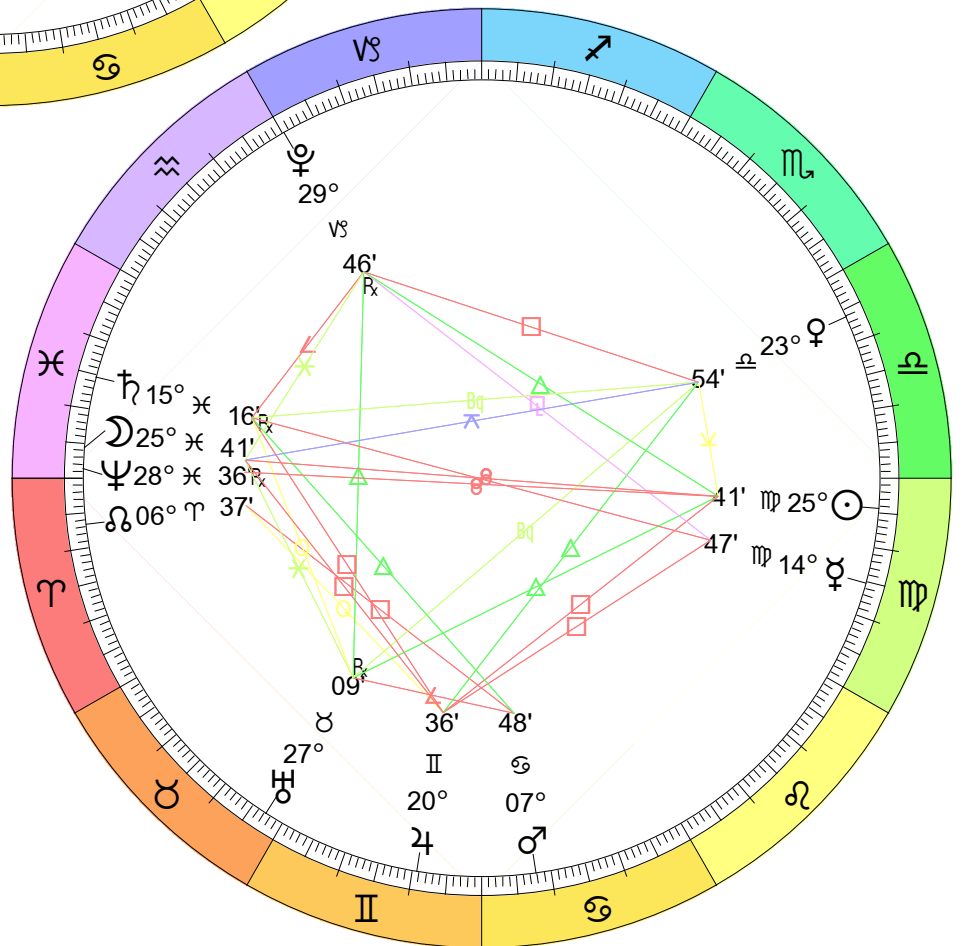

New Moon  
 Jan 11, 2024  
 06:57:53 AM EST  
 New York, NY 074W00'23" 40N42'51"

Full Moon (Snow Moon)  
 Jan 25, 2024  
 12:55:02 PM EST  
 New York, NY 074W00'23" 40N42'51"

New Moon  
 Mar 10, 2024  
 05:00:12 AM EDT  
 New York, NY 074W00'23" 40N42'51"

Full Moon (Flower Moon)  
 Apr 23, 2024  
 07:50:22 PM EDT  
 New York, NY 074W00'23" 40N42'51"

New Moon  
 May 7, 2024  
 11:23:00 PM EDT  
 New York, NY 074W00'23" 40N42'51"

Full Moon (Honey Moon)  
 May 23, 2024  
 09:53:35 AM EDT  
 New York, NY 074W00'23" 40N42'51"

New Moon  
 Jul 5, 2024  
 06:58:00 PM EDT  
 New York, NY 074W00'23" 40N42'51"

Full Moon (Sturgeon Moon)  
 Jul 21, 2024  
 06:18:37 AM EDT  
 New York, NY 074W00'23" 40N42'51"

New Moon  
 Aug 4, 2024  
 07:13:26 AM EDT  
 New York, NY 074W00'23" 40N42'51"

Full Moon (Blue Moon)  
 Aug 19, 2024  
 02:26:48 PM EDT  
 New York, NY 074W00'23" 40N42'51"

Full Moon (Harvest Moon)  
 Eclipse (Umbral)  
 Sep 17, 2024  
 10:35:04 PM EDT  
 New York, NY 074W00'23" 40N42'51"