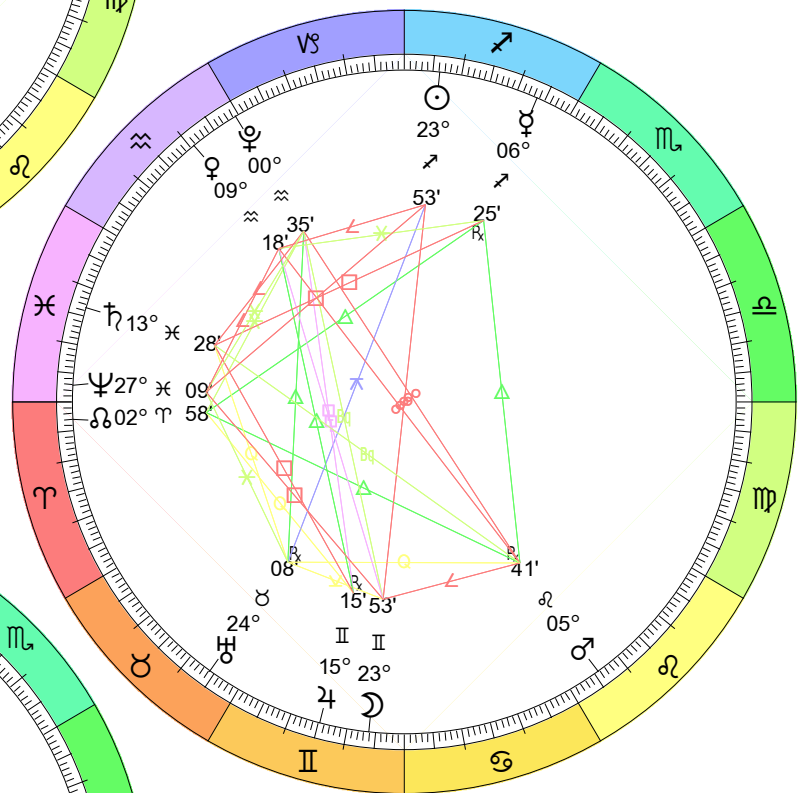

New Moon  
 Jul 5, 2024  
 06:58:00 PM EDT  
 New York, NY 074W00'23" 40N42'51"

Full Moon (Sturgeon Moon)  
 Jul 21, 2024  
 06:18:37 AM EDT  
 New York, NY 074W00'23" 40N42'51"

New Moon  
 Aug 4, 2024  
 07:13:26 AM EDT  
 New York, NY 074W00'23" 40N42'51"

Full Moon (Blue Moon)  
 Aug 19, 2024  
 02:26:48 PM EDT  
 New York, NY 074W00'23" 40N42'51"

Full Moon (Harvest Moon)  
 Eclipse (Umbral)  
 Sep 17, 2024  
 10:35:04 PM EDT  
 New York, NY 074W00'23" 40N42'51"

New Moon  
Nov 1, 2024  
08:47:41 AM EDT  
New York, NY 074W00'23" 40N42'51"

Full Moon (Frost Moon)  
Nov 15, 2024  
04:29:51 PM EST  
New York, NY 074W00'23" 40N42'51"

New Moon  
 Dec 1, 2024  
 01:22:40 AM EST  
 New York, NY 074W00'23" 40N42'51"

Full Moon (Cold Moon)  
 Dec 15, 2024  
 04:02:20 AM EST  
 New York, NY 074W00'23" 40N42'51"

New Moon  
 Dec 30, 2024  
 05:28:10 PM EST  
 New York, NY 074W00'23" 40N42'51"