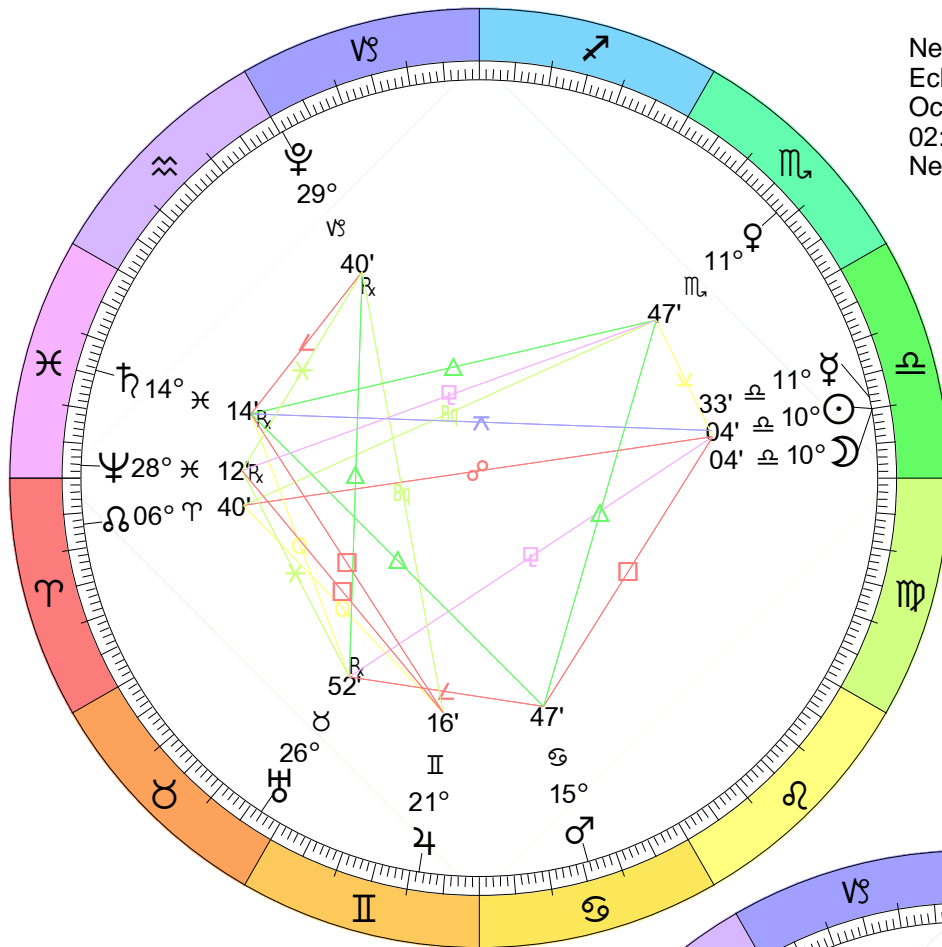

New Moon  
 Jan 11, 2024  
 06:57:53 AM EST  
 New York, NY 074W00'23" 40N42'51"

Full Moon (Snow Moon)  
 Jan 25, 2024  
 12:55:02 PM EST  
 New York, NY 074W00'23" 40N42'51"

New Moon  
 Mar 10, 2024  
 05:00:12 AM EDT  
 New York, NY 074W00'23" 40N42'51"

Full Moon (Flower Moon)  
 Apr 23, 2024  
 07:50:22 PM EDT  
 New York, NY 074W00'23" 40N42'51"

New Moon  
 May 7, 2024  
 11:23:00 PM EDT  
 New York, NY 074W00'23" 40N42'51"

Full Moon (Honey Moon)  
 May 23, 2024  
 09:53:35 AM EDT  
 New York, NY 074W00'23" 40N42'51"

New Moon  
 Jul 5, 2024  
 06:58:00 PM EDT  
 New York, NY 074W00'23" 40N42'51"

Full Moon (Sturgeon Moon)  
 Jul 21, 2024  
 06:18:37 AM EDT  
 New York, NY 074W00'23" 40N42'51"

New Moon  
 Aug 4, 2024  
 07:13:26 AM EDT  
 New York, NY 074W00'23" 40N42'51"

Full Moon (Blue Moon)  
 Aug 19, 2024  
 02:26:48 PM EDT  
 New York, NY 074W00'23" 40N42'51"

Full Moon (Harvest Moon)  
 Eclipse (Umbral)  
 Sep 17, 2024  
 10:35:04 PM EDT  
 New York, NY 074W00'23" 40N42'51"