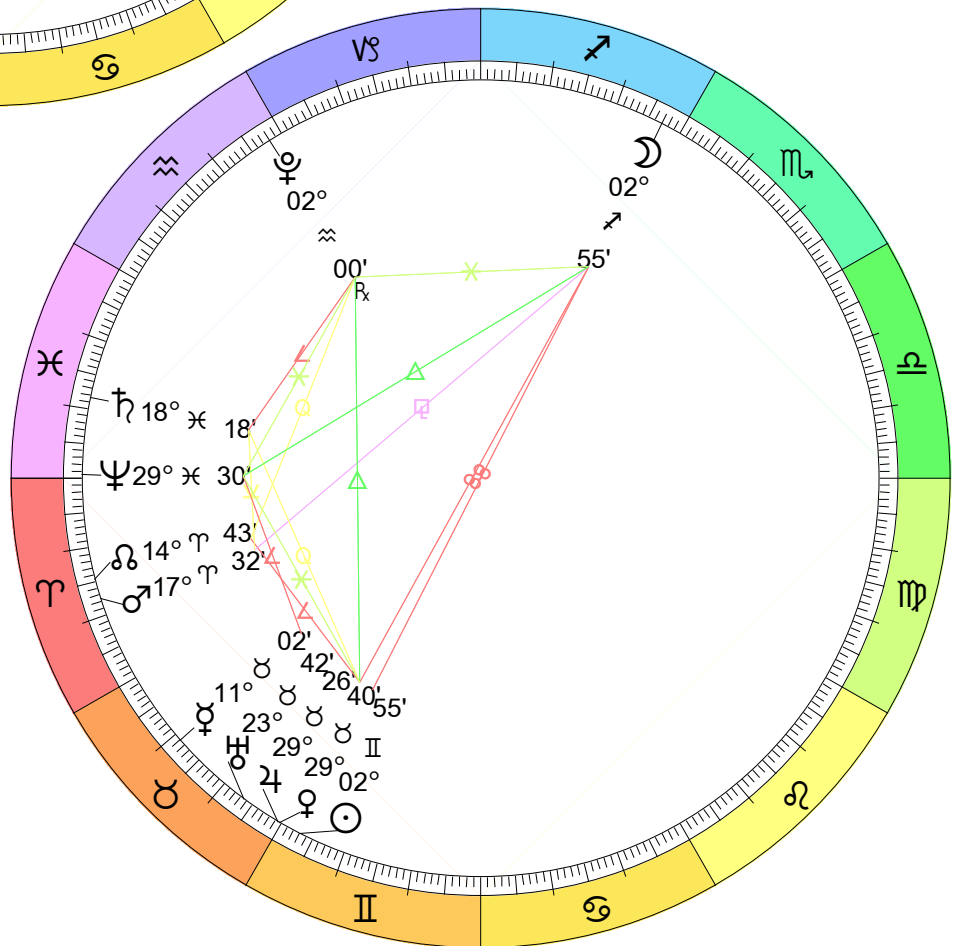

New Moon  
 Jan 11, 2024  
 06:57:53 AM EST  
 New York, NY 074W00'23" 40N42'51"

Full Moon (Snow Moon)  
 Jan 25, 2024  
 12:55:02 PM EST  
 New York, NY 074W00'23" 40N42'51"

New Moon  
 Mar 10, 2024  
 05:00:12 AM EDT  
 New York, NY 074W00'23" 40N42'51"

Full Moon (Egg Moon)  
 Eclipse (Penumbral)  
 Mar 25, 2024  
 03:01:28 AM EDT  
 New York, NY 074W00'23" 40N42'51"

New Moon  
 Eclipse (Total)  
 Apr 8, 2024  
 02:21:35 PM EDT  
 New York, NY 074W00'23" 40N42'51"

Full Moon (Flower Moon)  
 Apr 23, 2024  
 07:50:22 PM EDT  
 New York, NY 074W00'23" 40N42'51"

New Moon  
 May 7, 2024  
 11:23:00 PM EDT  
 New York, NY 074W00'23" 40N42'51"

Full Moon (Honey Moon)  
 May 23, 2024  
 09:53:35 AM EDT  
 New York, NY 074W00'23" 40N42'51"

New Moon  
 Jul 5, 2024  
 06:58:00 PM EDT  
 New York, NY 074W00'23" 40N42'51"

Full Moon (Sturgeon Moon)  
 Jul 21, 2024  
 06:18:37 AM EDT  
 New York, NY 074W00'23" 40N42'51"

New Moon  
 Aug 4, 2024  
 07:13:26 AM EDT  
 New York, NY 074W00'23" 40N42'51"