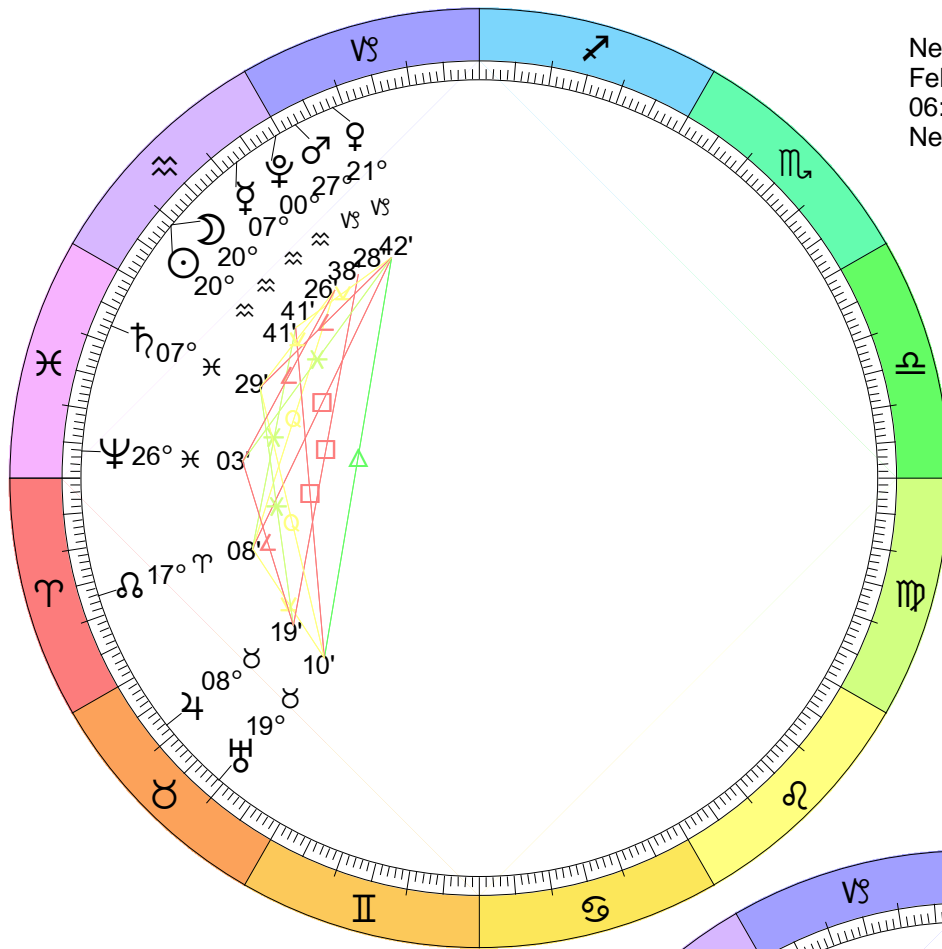

New Moon  
 Jan 11, 2024  
 06:57:53 AM EST  
 New York, NY 074W00'23" 40N42'51"

Full Moon (Snow Moon)  
 Jan 25, 2024  
 12:55:02 PM EST  
 New York, NY 074W00'23" 40N42'51"

New Moon  
 Mar 10, 2024  
 05:00:12 AM EDT  
 New York, NY 074W00'23" 40N42'51"

Full Moon (Egg Moon)  
 Eclipse (Penumbral)  
 Mar 25, 2024  
 03:01:28 AM EDT  
 New York, NY 074W00'23" 40N42'51"

New Moon  
 Eclipse (Total)  
 Apr 8, 2024  
 02:21:35 PM EDT  
 New York, NY 074W00'23" 40N42'51"

Full Moon (Flower Moon)  
 Apr 23, 2024  
 07:50:22 PM EDT  
 New York, NY 074W00'23" 40N42'51"

New Moon  
 May 7, 2024  
 11:23:00 PM EDT  
 New York, NY 074W00'23" 40N42'51"

Full Moon (Honey Moon)  
 May 23, 2024  
 09:53:35 AM EDT  
 New York, NY 074W00'23" 40N42'51"

New Moon  
 Jul 5, 2024  
 06:58:00 PM EDT  
 New York, NY 074W00'23" 40N42'51"

Full Moon (Sturgeon Moon)  
 Jul 21, 2024  
 06:18:37 AM EDT  
 New York, NY 074W00'23" 40N42'51"

New Moon  
 Aug 4, 2024  
 07:13:26 AM EDT  
 New York, NY 074W00'23" 40N42'51"