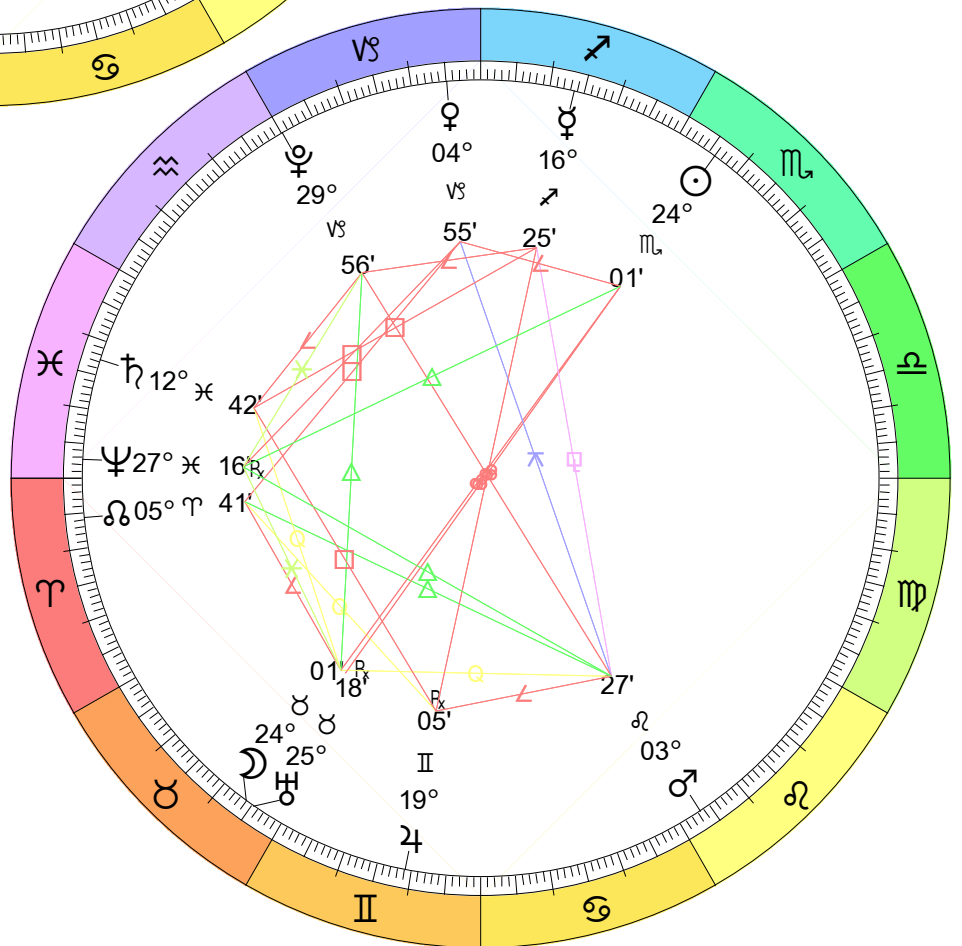

Full Moon (Flower Moon)  
 Apr 23, 2024  
 07:50:22 PM EDT  
 New York, NY 074W00'23" 40N42'51"

New Moon  
 May 7, 2024  
 11:23:00 PM EDT  
 New York, NY 074W00'23" 40N42'51"

Full Moon (Honey Moon)  
 May 23, 2024  
 09:53:35 AM EDT  
 New York, NY 074W00'23" 40N42'51"

New Moon  
 Jul 5, 2024  
 06:58:00 PM EDT  
 New York, NY 074W00'23" 40N42'51"

Full Moon (Sturgeon Moon)  
 Jul 21, 2024  
 06:18:37 AM EDT  
 New York, NY 074W00'23" 40N42'51"

New Moon  
 Aug 4, 2024  
 07:13:26 AM EDT  
 New York, NY 074W00'23" 40N42'51"

Full Moon (Blue Moon)  
 Aug 19, 2024  
 02:26:48 PM EDT  
 New York, NY 074W00'23" 40N42'51"

Full Moon (Harvest Moon)  
 Eclipse (Umbral)  
 Sep 17, 2024  
 10:35:04 PM EDT  
 New York, NY 074W00'23" 40N42'51"

New Moon  
Nov 1, 2024  
08:47:41 AM EDT  
New York, NY 074W00'23" 40N42'51"

Full Moon (Frost Moon)  
Nov 15, 2024  
04:29:51 PM EST  
New York, NY 074W00'23" 40N42'51"

New Moon  
 Dec 1, 2024  
 01:22:40 AM EST  
 New York, NY 074W00'23" 40N42'51"