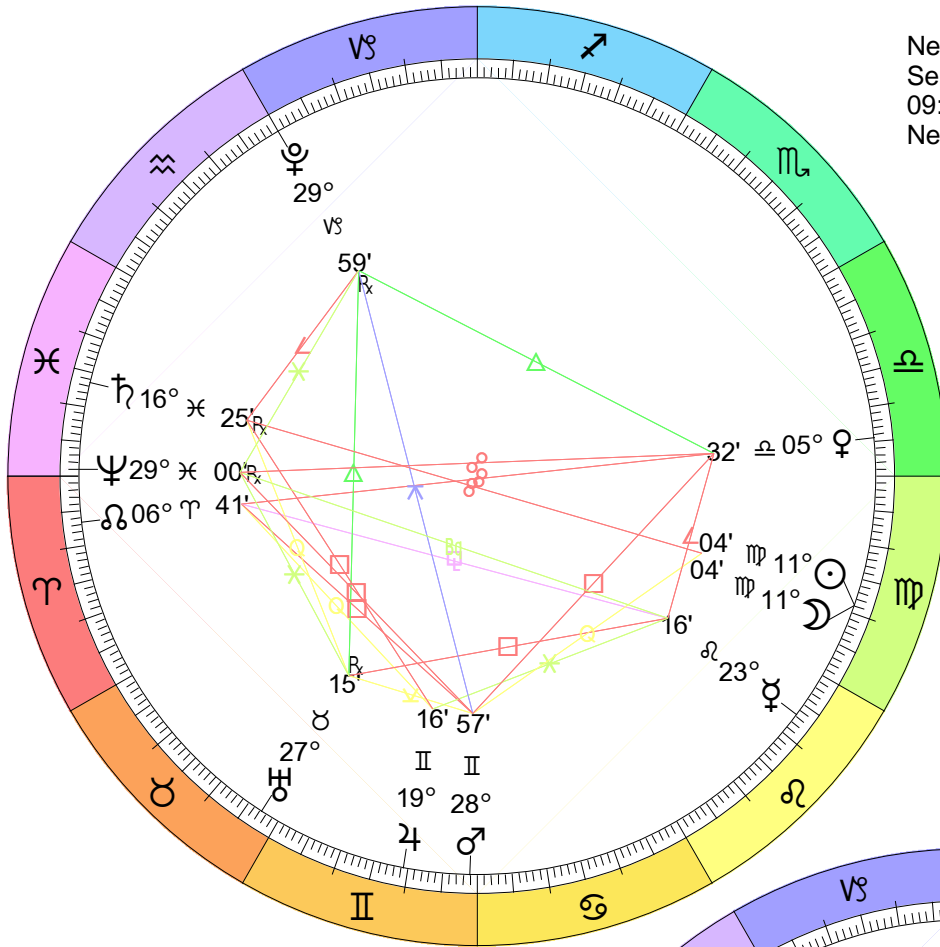

New Moon  
 Jan 11, 2024  
 06:57:53 AM EST  
 New York, NY 074W00'23" 40N42'51"

Full Moon (Snow Moon)  
 Jan 25, 2024  
 12:55:02 PM EST  
 New York, NY 074W00'23" 40N42'51"

New Moon  
 Mar 10, 2024  
 05:00:12 AM EDT  
 New York, NY 074W00'23" 40N42'51"

Full Moon (Flower Moon)  
 Apr 23, 2024  
 07:50:22 PM EDT  
 New York, NY 074W00'23" 40N42'51"

New Moon  
 May 7, 2024  
 11:23:00 PM EDT  
 New York, NY 074W00'23" 40N42'51"

Full Moon (Honey Moon)  
 May 23, 2024  
 09:53:35 AM EDT  
 New York, NY 074W00'23" 40N42'51"

New Moon  
 Jul 5, 2024  
 06:58:00 PM EDT  
 New York, NY 074W00'23" 40N42'51"

Full Moon (Sturgeon Moon)  
 Jul 21, 2024  
 06:18:37 AM EDT  
 New York, NY 074W00'23" 40N42'51"

New Moon  
 Aug 4, 2024  
 07:13:26 AM EDT  
 New York, NY 074W00'23" 40N42'51"

Full Moon (Blue Moon)  
 Aug 19, 2024  
 02:26:48 PM EDT  
 New York, NY 074W00'23" 40N42'51"

Full Moon (Harvest Moon)  
 Eclipse (Umbral)  
 Sep 17, 2024  
 10:35:04 PM EDT  
 New York, NY 074W00'23" 40N42'51"