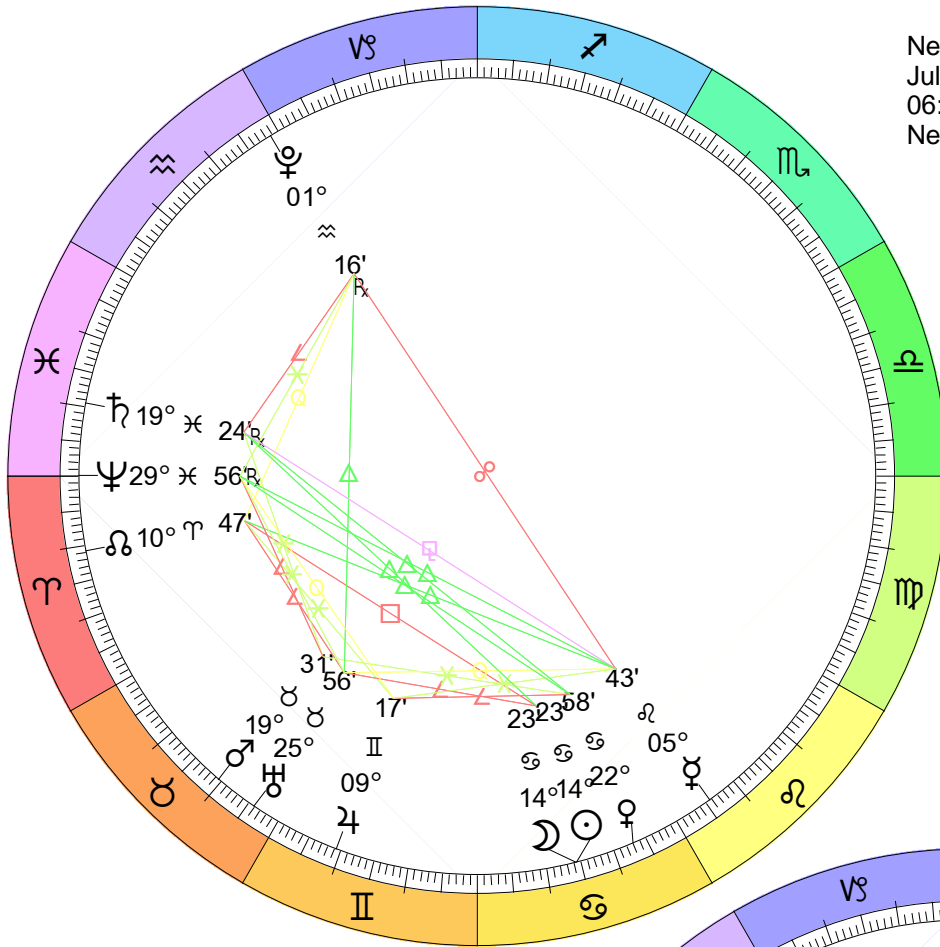

New Moon  
 Jan 11, 2024  
 06:57:53 AM EST  
 New York, NY 074W00'23" 40N42'51"

Full Moon (Snow Moon)  
 Jan 25, 2024  
 12:55:02 PM EST  
 New York, NY 074W00'23" 40N42'51"

New Moon  
 Mar 10, 2024  
 05:00:12 AM EDT  
 New York, NY 074W00'23" 40N42'51"

Full Moon (Egg Moon)  
 Eclipse (Penumbral)  
 Mar 25, 2024  
 03:01:28 AM EDT  
 New York, NY 074W00'23" 40N42'51"

New Moon  
 Eclipse (Total)  
 Apr 8, 2024  
 02:21:35 PM EDT  
 New York, NY 074W00'23" 40N42'51"

Full Moon (Flower Moon)  
 Apr 23, 2024  
 07:50:22 PM EDT  
 New York, NY 074W00'23" 40N42'51"

New Moon  
 May 7, 2024  
 11:23:00 PM EDT  
 New York, NY 074W00'23" 40N42'51"

Full Moon (Honey Moon)  
 May 23, 2024  
 09:53:35 AM EDT  
 New York, NY 074W00'23" 40N42'51"

New Moon  
 Jul 5, 2024  
 06:58:00 PM EDT  
 New York, NY 074W00'23" 40N42'51"

Full Moon (Sturgeon Moon)  
 Jul 21, 2024  
 06:18:37 AM EDT  
 New York, NY 074W00'23" 40N42'51"

New Moon  
 Aug 4, 2024  
 07:13:26 AM EDT  
 New York, NY 074W00'23" 40N42'51"