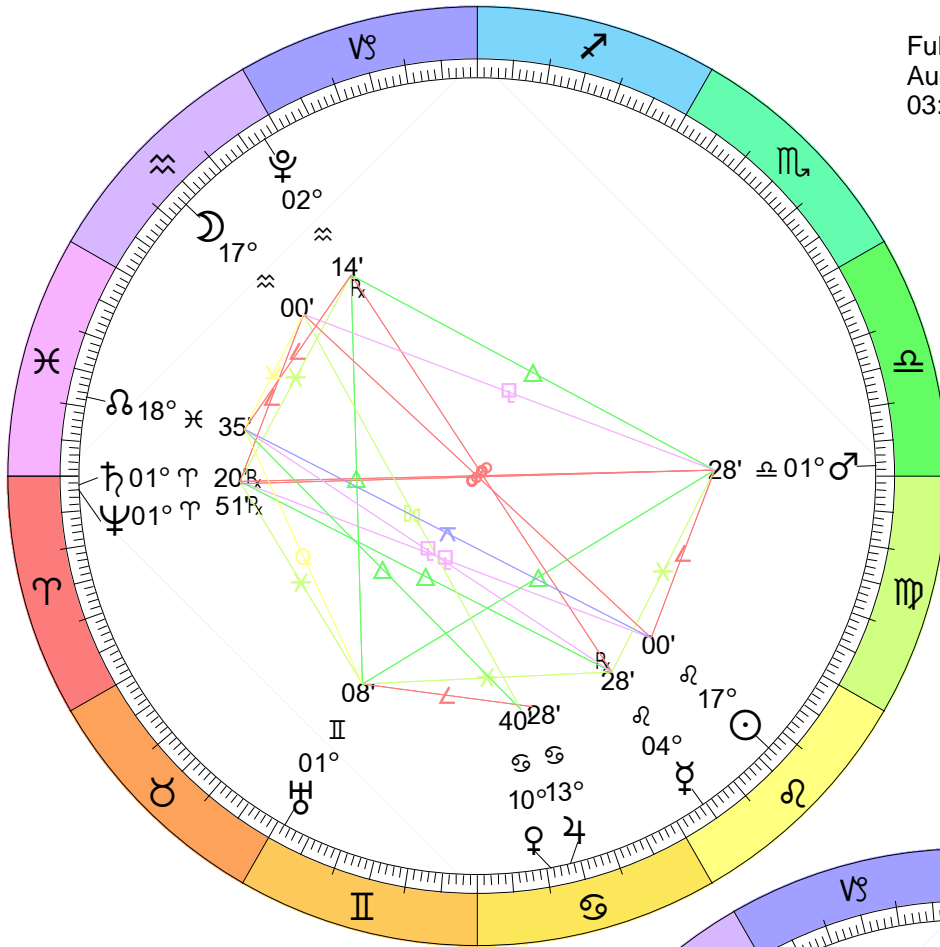

Full Moon (Snow Moon)
Feb 12, 2025
08:54:50 AM EST

New Moon
Feb 27, 2025
07:45:42 PM EST

Full Moon (Worm Moon)
 Eclipse (Umbral)
 Mar 14, 2025
 02:55:24 AM EDT

New Moon
 Mar 29, 2025
 06:59:31 AM EDT

Full Moon (Egg Moon)
 Apr 12, 2025
 08:23:03 PM EDT

New Moon
 Apr 27, 2025
 03:32:21 PM EDT

Full Moon (Flower Moon)
 May 12, 2025
 12:57:30 PM EDT

New Moon
 May 26, 2025
 11:03:02 PM EDT

Full Moon (Honey Moon)
 Jun 11, 2025
 03:44:53 AM EDT

New Moon
 Jun 25, 2025
 06:32:48 AM EDT

Full Moon (Buck Moon)
 Jul 10, 2025
 04:37:20 PM EDT

New Moon
 Jul 24, 2025
 03:12:20 PM EDT

Full Moon (Sturgeon Moon)
Aug 9, 2025
03:56:13 AM EDT

New Moon
Aug 23, 2025
02:06:50 AM EDT

Full Moon (Harvest Moon)
 Eclipse (Umbral)
 Sep 7, 2025
 02:10:05 PM EDT

New Moon
 Sep 21, 2025
 03:54:50 PM EDT

Full Moon (Hunter's Moon)
Oct 6, 2025
11:48:09 PM EDT

New Moon
Oct 21, 2025
08:26:44 AM EDT

Full Moon (Frost Moon)
Nov 5, 2025
08:20:08 AM EST

New Moon
Nov 20, 2025
01:47:58 AM EST