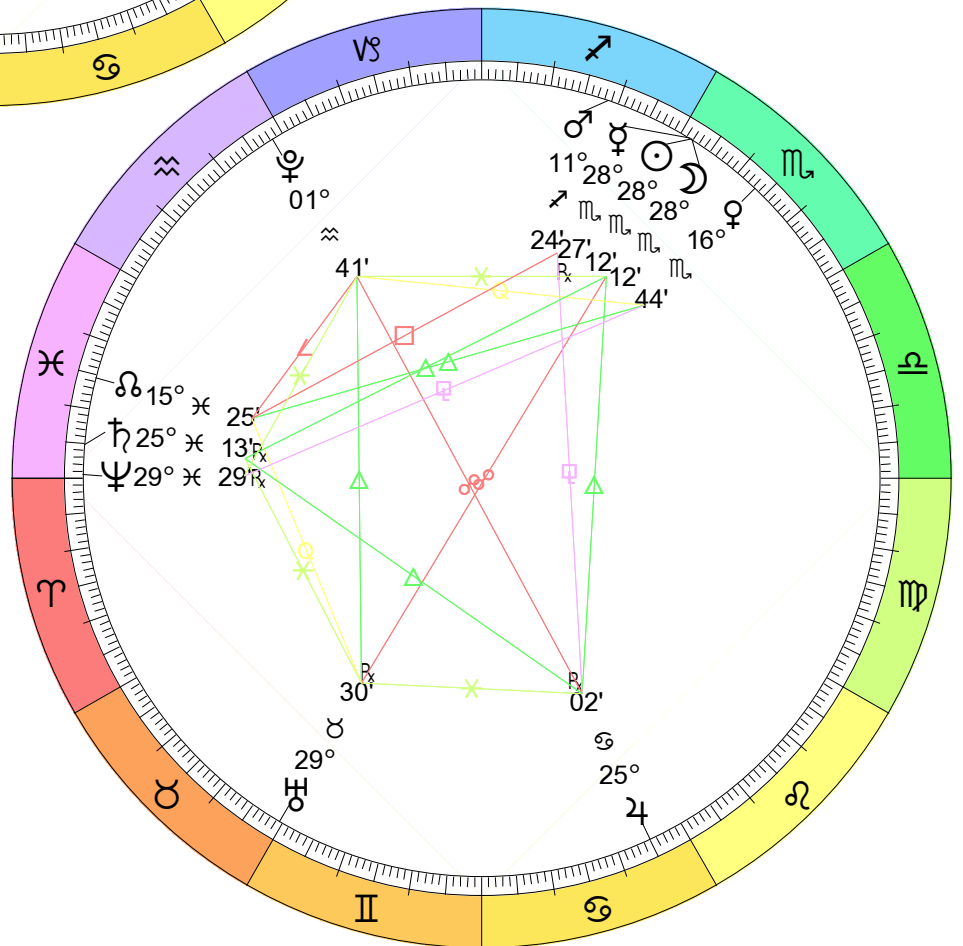

New Moon
 Apr 27, 2025
 03:32:21 PM EDT

Full Moon (Flower Moon)
 May 12, 2025
 12:57:30 PM EDT

New Moon
 May 26, 2025
 11:03:02 PM EDT

Full Moon (Honey Moon)
 Jun 11, 2025
 03:44:53 AM EDT

New Moon
 Jun 25, 2025
 06:32:48 AM EDT

Full Moon (Buck Moon)
 Jul 10, 2025
 04:37:20 PM EDT

New Moon
 Jul 24, 2025
 03:12:20 PM EDT

Full Moon (Sturgeon Moon)
Aug 9, 2025
03:56:13 AM EDT

New Moon
Aug 23, 2025
02:06:50 AM EDT

Full Moon (Harvest Moon)
 Eclipse (Umbral)
 Sep 7, 2025
 02:10:05 PM EDT

New Moon
 Sep 21, 2025
 03:54:50 PM EDT

Full Moon (Hunter's Moon)
Oct 6, 2025
11:48:09 PM EDT

New Moon
Oct 21, 2025
08:26:44 AM EDT

Full Moon (Frost Moon)
Nov 5, 2025
08:20:08 AM EST

New Moon
Nov 20, 2025
01:47:58 AM EST

Full Moon (Cold Moon)
Dec 4, 2025
06:15:31 PM EST

New Moon
Dec 19, 2025
08:43:49 PM EST