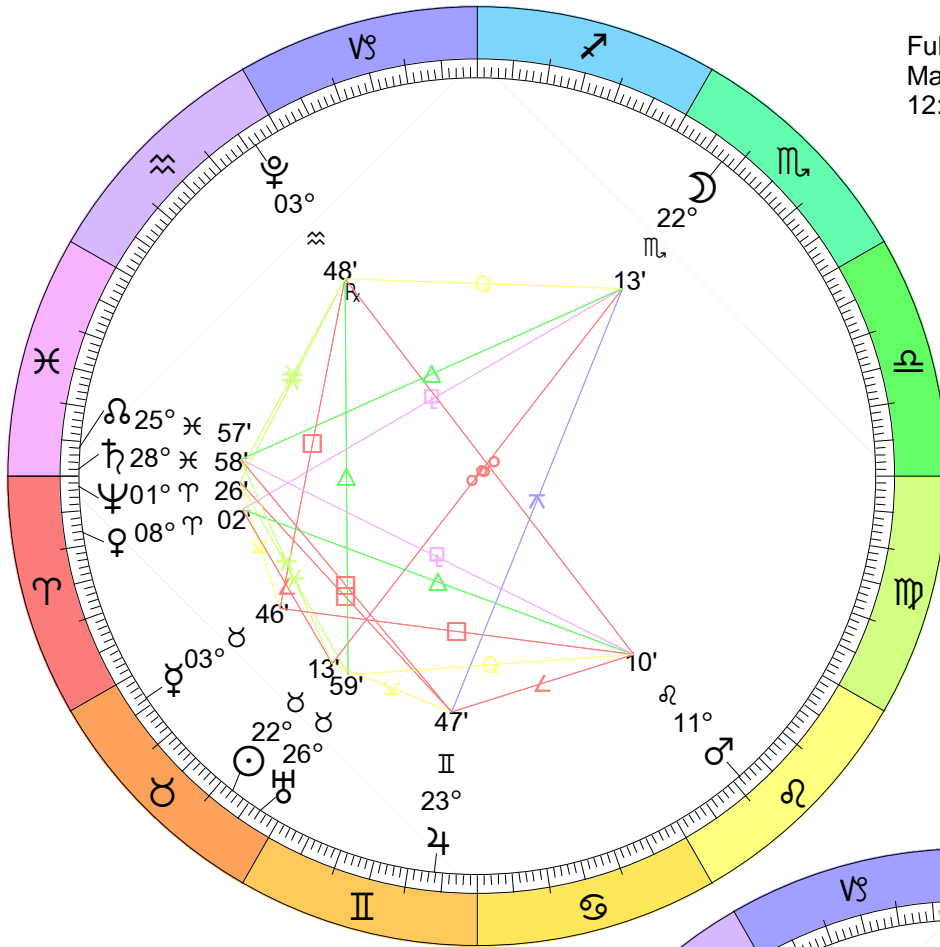

Full Moon (Snow Moon)
Feb 12, 2025
08:54:50 AM EST

New Moon
Feb 27, 2025
07:45:42 PM EST

Full Moon (Worm Moon)
 Eclipse (Umbral)
 Mar 14, 2025
 02:55:24 AM EDT

New Moon
 Mar 29, 2025
 06:59:31 AM EDT

Full Moon (Egg Moon)
 Apr 12, 2025
 08:23:03 PM EDT

New Moon
 Apr 27, 2025
 03:32:21 PM EDT

Full Moon (Flower Moon)
 May 12, 2025
 12:57:30 PM EDT

New Moon
 May 26, 2025
 11:03:02 PM EDT

Full Moon (Honey Moon)
 Jun 11, 2025
 03:44:53 AM EDT

New Moon
 Jun 25, 2025
 06:32:48 AM EDT

New Moon
 Sep 21, 2025
 03:54:50 PM EDT

Full Moon (Hunter's Moon)
Oct 6, 2025
11:48:09 PM EDT

New Moon
Oct 21, 2025
08:26:44 AM EDT

Full Moon (Frost Moon)
Nov 5, 2025
08:20:08 AM EST

New Moon
Nov 20, 2025
01:47:58 AM EST

Full Moon (Cold Moon)
Dec 4, 2025
06:15:31 PM EST

New Moon
Dec 19, 2025
08:43:49 PM EST