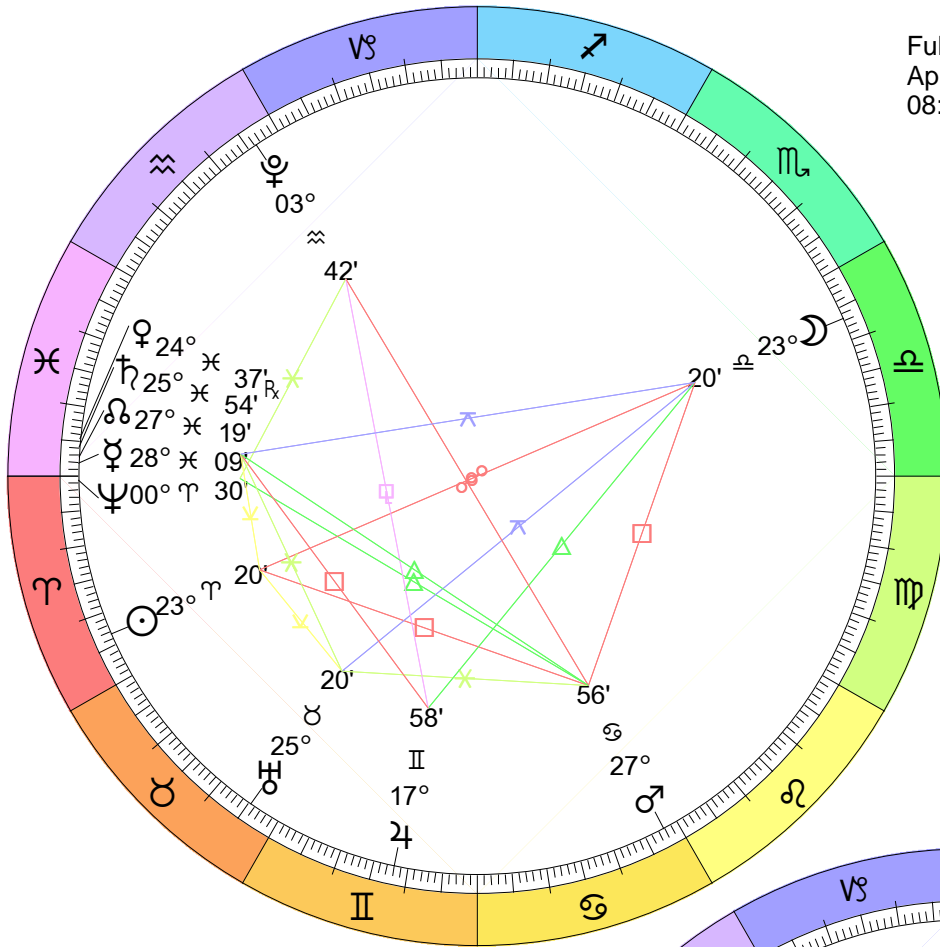

Full Moon (Snow Moon)
Feb 12, 2025
08:54:50 AM EST

New Moon
Feb 27, 2025
07:45:42 PM EST

Full Moon (Worm Moon)
 Eclipse (Umbral)
 Mar 14, 2025
 02:55:24 AM EDT

New Moon
 Mar 29, 2025
 06:59:31 AM EDT

Full Moon (Egg Moon)
 Apr 12, 2025
 08:23:03 PM EDT

New Moon
 Apr 27, 2025
 03:32:21 PM EDT

Full Moon (Flower Moon)
 May 12, 2025
 12:57:30 PM EDT

New Moon
 May 26, 2025
 11:03:02 PM EDT

Full Moon (Honey Moon)
 Jun 11, 2025
 03:44:53 AM EDT

New Moon
 Jun 25, 2025
 06:32:48 AM EDT

Full Moon (Buck Moon)
 Jul 10, 2025
 04:37:20 PM EDT

New Moon
 Jul 24, 2025
 03:12:20 PM EDT

Full Moon (Sturgeon Moon)
Aug 9, 2025
03:56:13 AM EDT

New Moon
Aug 23, 2025
02:06:50 AM EDT

Full Moon (Harvest Moon)
 Eclipse (Umbral)
 Sep 7, 2025
 02:10:05 PM EDT

Full Moon (Cold Moon)
Dec 4, 2025
06:15:31 PM EST

New Moon
Dec 19, 2025
08:43:49 PM EST