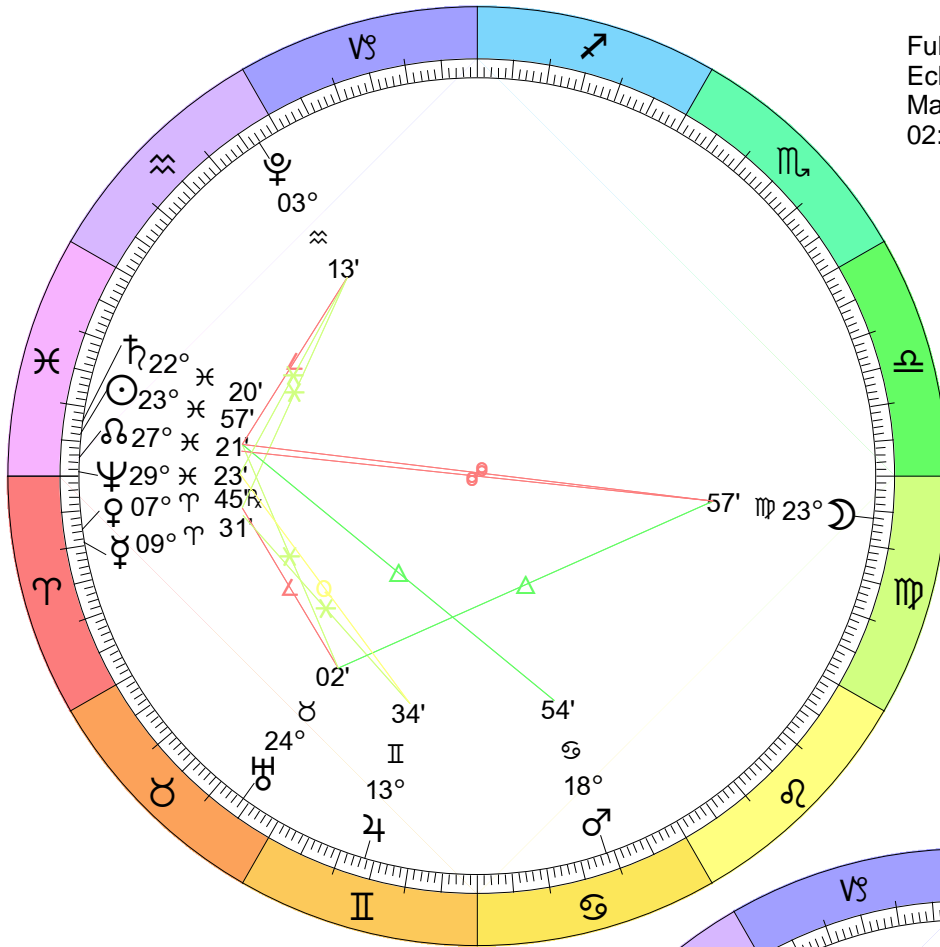

Full Moon (Snow Moon)
Feb 12, 2025
08:54:50 AM EST

New Moon
Feb 27, 2025
07:45:42 PM EST

Full Moon (Worm Moon)
 Eclipse (Umbral)
 Mar 14, 2025
 02:55:24 AM EDT

New Moon
 Mar 29, 2025
 06:59:31 AM EDT

Full Moon (Egg Moon)
 Apr 12, 2025
 08:23:03 PM EDT

New Moon
 Apr 27, 2025
 03:32:21 PM EDT

Full Moon (Flower Moon)
 May 12, 2025
 12:57:30 PM EDT

New Moon
 May 26, 2025
 11:03:02 PM EDT

Full Moon (Honey Moon)
 Jun 11, 2025
 03:44:53 AM EDT

New Moon
 Jun 25, 2025
 06:32:48 AM EDT

New Moon
 Sep 21, 2025
 03:54:50 PM EDT

Full Moon (Hunter's Moon)
Oct 6, 2025
11:48:09 PM EDT

New Moon
Oct 21, 2025
08:26:44 AM EDT

Full Moon (Frost Moon)
Nov 5, 2025
08:20:08 AM EST

New Moon
Nov 20, 2025
01:47:58 AM EST

Full Moon (Cold Moon)
Dec 4, 2025
06:15:31 PM EST

New Moon
Dec 19, 2025
08:43:49 PM EST