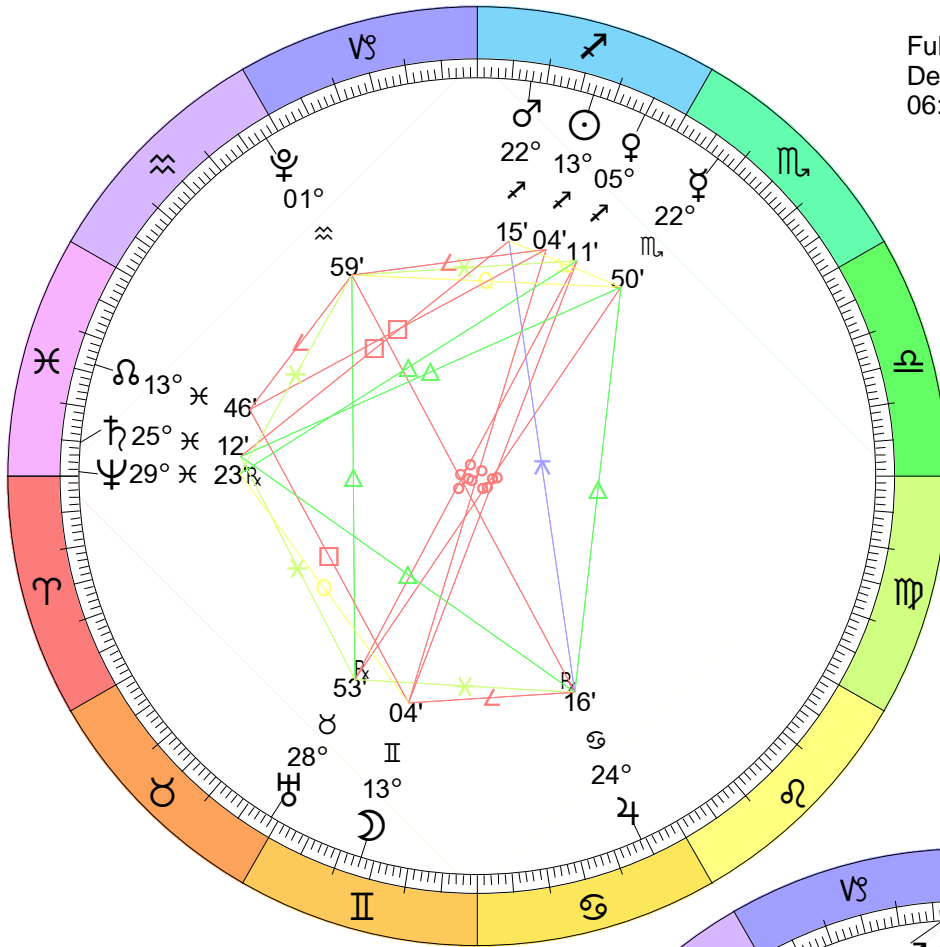

New Moon
 Apr 27, 2025
 03:32:21 PM EDT

Full Moon (Flower Moon)
 May 12, 2025
 12:57:30 PM EDT

New Moon
 May 26, 2025
 11:03:02 PM EDT

Full Moon (Honey Moon)
 Jun 11, 2025
 03:44:53 AM EDT

New Moon
 Jun 25, 2025
 06:32:48 AM EDT

Full Moon (Buck Moon)
 Jul 10, 2025
 04:37:20 PM EDT

New Moon
 Jul 24, 2025
 03:12:20 PM EDT

Full Moon (Sturgeon Moon)
Aug 9, 2025
03:56:13 AM EDT

New Moon
Aug 23, 2025
02:06:50 AM EDT

Full Moon (Harvest Moon)
 Eclipse (Umbral)
 Sep 7, 2025
 02:10:05 PM EDT

New Moon
 Sep 21, 2025
 03:54:50 PM EDT

Full Moon (Hunter's Moon)
Oct 6, 2025
11:48:09 PM EDT

New Moon
Oct 21, 2025
08:26:44 AM EDT

Full Moon (Frost Moon)
Nov 5, 2025
08:20:08 AM EST

New Moon
Nov 20, 2025
01:47:58 AM EST

Full Moon (Cold Moon)
Dec 4, 2025
06:15:31 PM EST

New Moon
Dec 19, 2025
08:43:49 PM EST