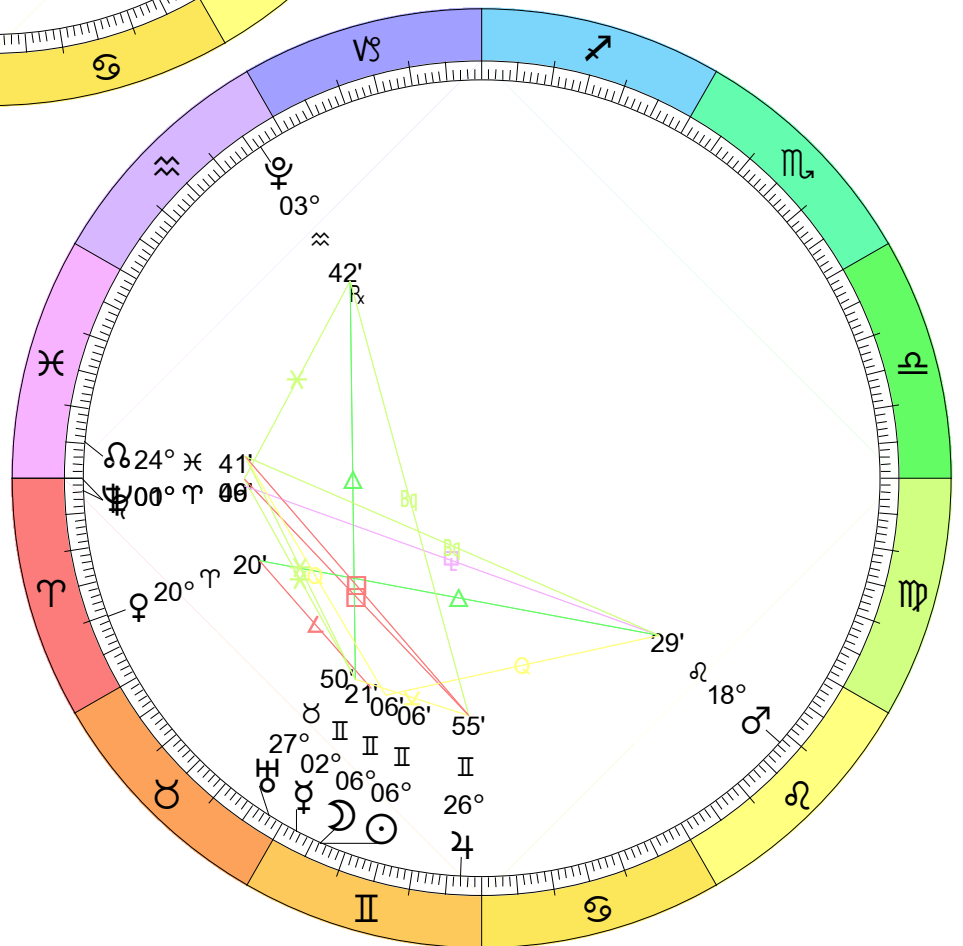

Full Moon (Snow Moon)
Feb 12, 2025
08:54:50 AM EST

New Moon
Feb 27, 2025
07:45:42 PM EST

Full Moon (Worm Moon)
 Eclipse (Umbral)
 Mar 14, 2025
 02:55:24 AM EDT

New Moon
 Mar 29, 2025
 06:59:31 AM EDT

Full Moon (Egg Moon)
 Apr 12, 2025
 08:23:03 PM EDT

New Moon
 Apr 27, 2025
 03:32:21 PM EDT

Full Moon (Flower Moon)
 May 12, 2025
 12:57:30 PM EDT

New Moon
 May 26, 2025
 11:03:02 PM EDT

Full Moon (Honey Moon)
 Jun 11, 2025
 03:44:53 AM EDT

New Moon
 Jun 25, 2025
 06:32:48 AM EDT

New Moon
 Sep 21, 2025
 03:54:50 PM EDT

Full Moon (Hunter's Moon)
Oct 6, 2025
11:48:09 PM EDT

New Moon
Oct 21, 2025
08:26:44 AM EDT

Full Moon (Frost Moon)
Nov 5, 2025
08:20:08 AM EST

New Moon
Nov 20, 2025
01:47:58 AM EST

Full Moon (Cold Moon)
Dec 4, 2025
06:15:31 PM EST

New Moon
Dec 19, 2025
08:43:49 PM EST