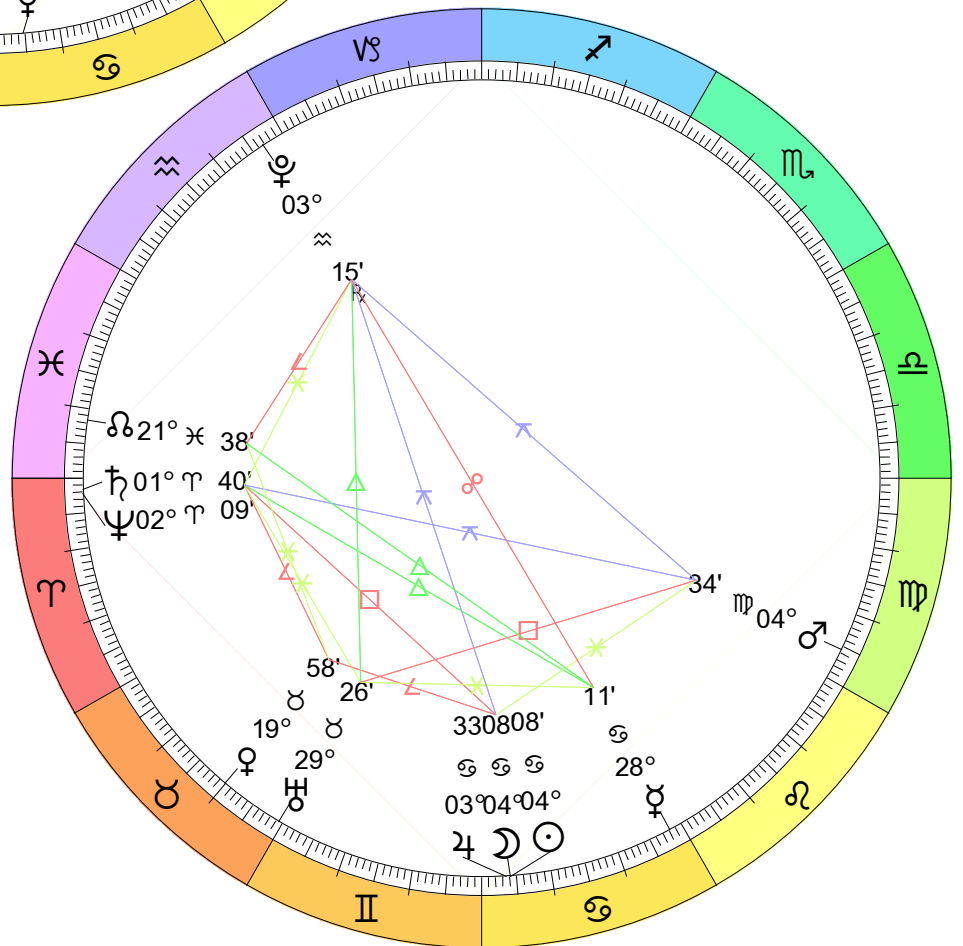

Full Moon (Snow Moon)
Feb 12, 2025
08:54:50 AM EST

New Moon
Feb 27, 2025
07:45:42 PM EST

Full Moon (Worm Moon)
 Eclipse (Umbral)
 Mar 14, 2025
 02:55:24 AM EDT

New Moon
 Mar 29, 2025
 06:59:31 AM EDT

Full Moon (Egg Moon)
 Apr 12, 2025
 08:23:03 PM EDT

New Moon
 Apr 27, 2025
 03:32:21 PM EDT

Full Moon (Flower Moon)
 May 12, 2025
 12:57:30 PM EDT

New Moon
 May 26, 2025
 11:03:02 PM EDT

Full Moon (Honey Moon)
 Jun 11, 2025
 03:44:53 AM EDT

New Moon
 Jun 25, 2025
 06:32:48 AM EDT

New Moon
 Sep 21, 2025
 03:54:50 PM EDT

Full Moon (Hunter's Moon)
Oct 6, 2025
11:48:09 PM EDT

New Moon
Oct 21, 2025
08:26:44 AM EDT

Full Moon (Frost Moon)
Nov 5, 2025
08:20:08 AM EST

New Moon
Nov 20, 2025
01:47:58 AM EST

Full Moon (Cold Moon)
Dec 4, 2025
06:15:31 PM EST

New Moon
Dec 19, 2025
08:43:49 PM EST