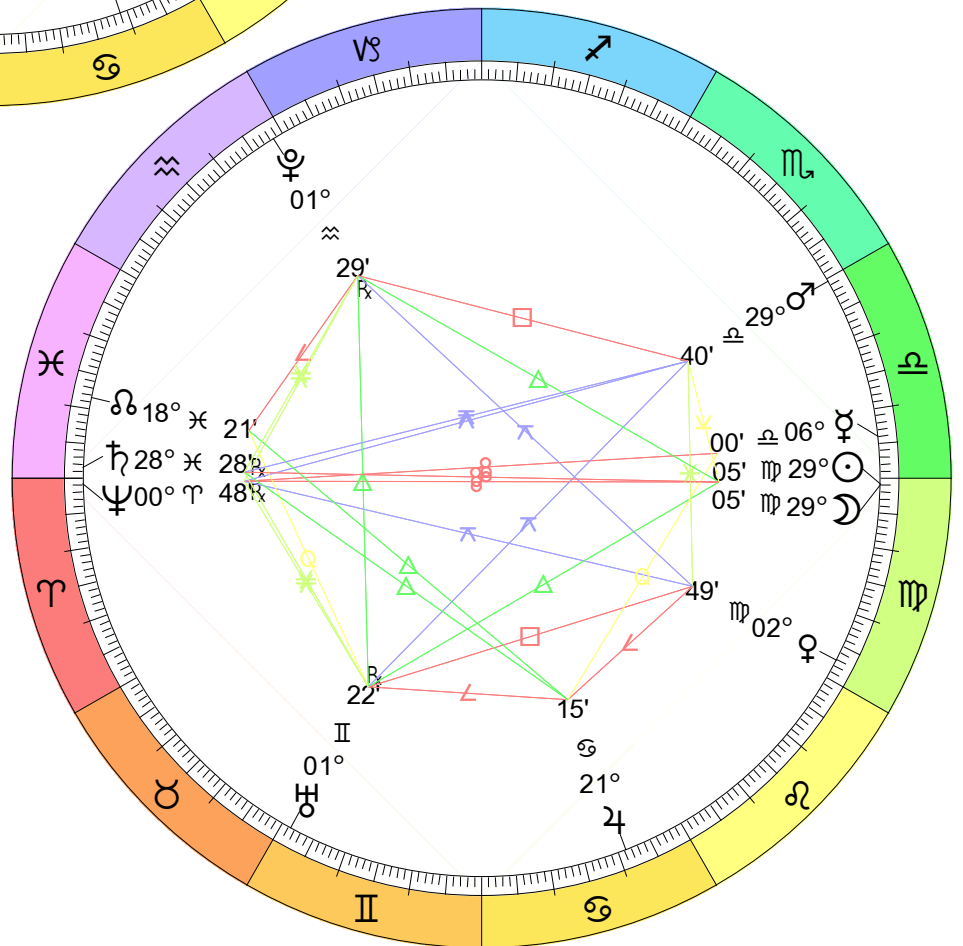

New Moon
 Apr 27, 2025
 03:32:21 PM EDT

Full Moon (Flower Moon)
 May 12, 2025
 12:57:30 PM EDT

New Moon
 May 26, 2025
 11:03:02 PM EDT

Full Moon (Honey Moon)
 Jun 11, 2025
 03:44:53 AM EDT

New Moon
 Jun 25, 2025
 06:32:48 AM EDT

Full Moon (Buck Moon)
 Jul 10, 2025
 04:37:20 PM EDT

New Moon
 Jul 24, 2025
 03:12:20 PM EDT

Full Moon (Sturgeon Moon)
Aug 9, 2025
03:56:13 AM EDT

New Moon
Aug 23, 2025
02:06:50 AM EDT

Full Moon (Harvest Moon)
 Eclipse (Umbral)
 Sep 7, 2025
 02:10:05 PM EDT

New Moon
 Sep 21, 2025
 03:54:50 PM EDT

Full Moon (Hunter's Moon)
Oct 6, 2025
11:48:09 PM EDT

New Moon
Oct 21, 2025
08:26:44 AM EDT

Full Moon (Frost Moon)
Nov 5, 2025
08:20:08 AM EST

New Moon
Nov 20, 2025
01:47:58 AM EST

Full Moon (Cold Moon)
Dec 4, 2025
06:15:31 PM EST

New Moon
Dec 19, 2025
08:43:49 PM EST