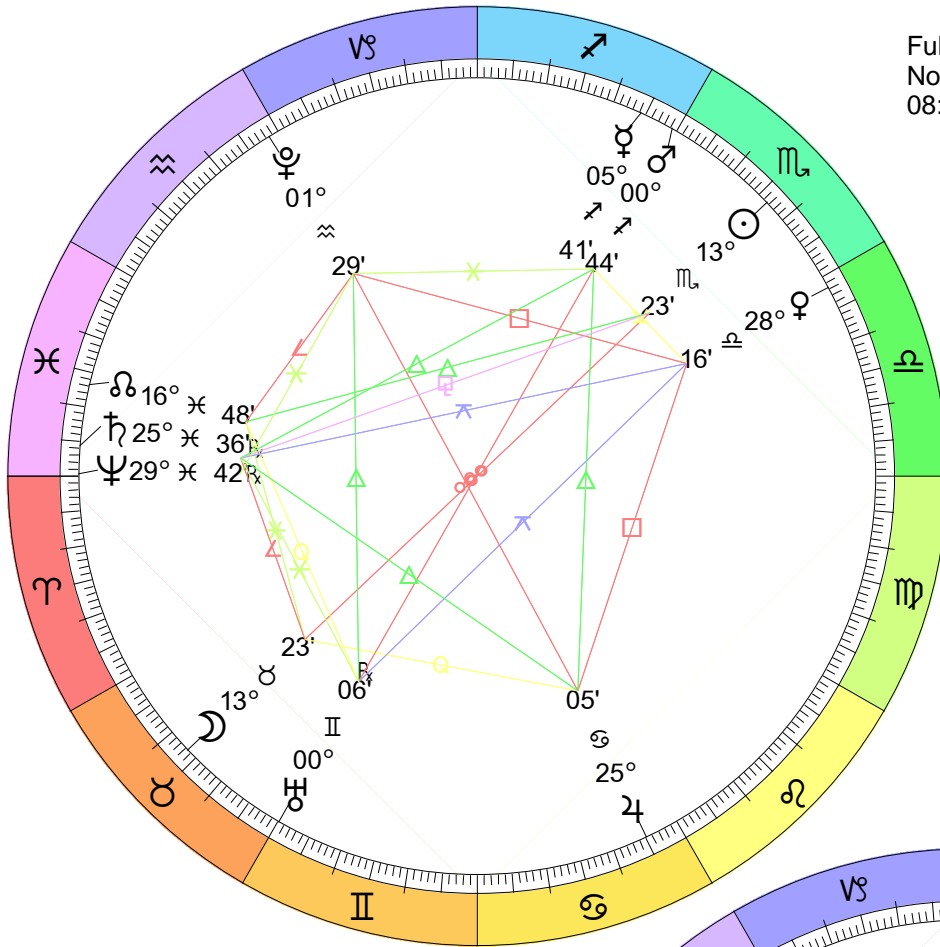

New Moon
 Apr 27, 2025
 03:32:21 PM EDT

Full Moon (Flower Moon)
 May 12, 2025
 12:57:30 PM EDT

New Moon
 May 26, 2025
 11:03:02 PM EDT

Full Moon (Honey Moon)
 Jun 11, 2025
 03:44:53 AM EDT

New Moon
 Jun 25, 2025
 06:32:48 AM EDT

Full Moon (Buck Moon)
 Jul 10, 2025
 04:37:20 PM EDT

New Moon
 Jul 24, 2025
 03:12:20 PM EDT

Full Moon (Sturgeon Moon)
Aug 9, 2025
03:56:13 AM EDT

New Moon
Aug 23, 2025
02:06:50 AM EDT

Full Moon (Harvest Moon)
 Eclipse (Umbral)
 Sep 7, 2025
 02:10:05 PM EDT

New Moon
 Sep 21, 2025
 03:54:50 PM EDT

Full Moon (Hunter's Moon)
Oct 6, 2025
11:48:09 PM EDT

New Moon
Oct 21, 2025
08:26:44 AM EDT

Full Moon (Frost Moon)
Nov 5, 2025
08:20:08 AM EST

New Moon
Nov 20, 2025
01:47:58 AM EST

Full Moon (Cold Moon)
Dec 4, 2025
06:15:31 PM EST

New Moon
Dec 19, 2025
08:43:49 PM EST