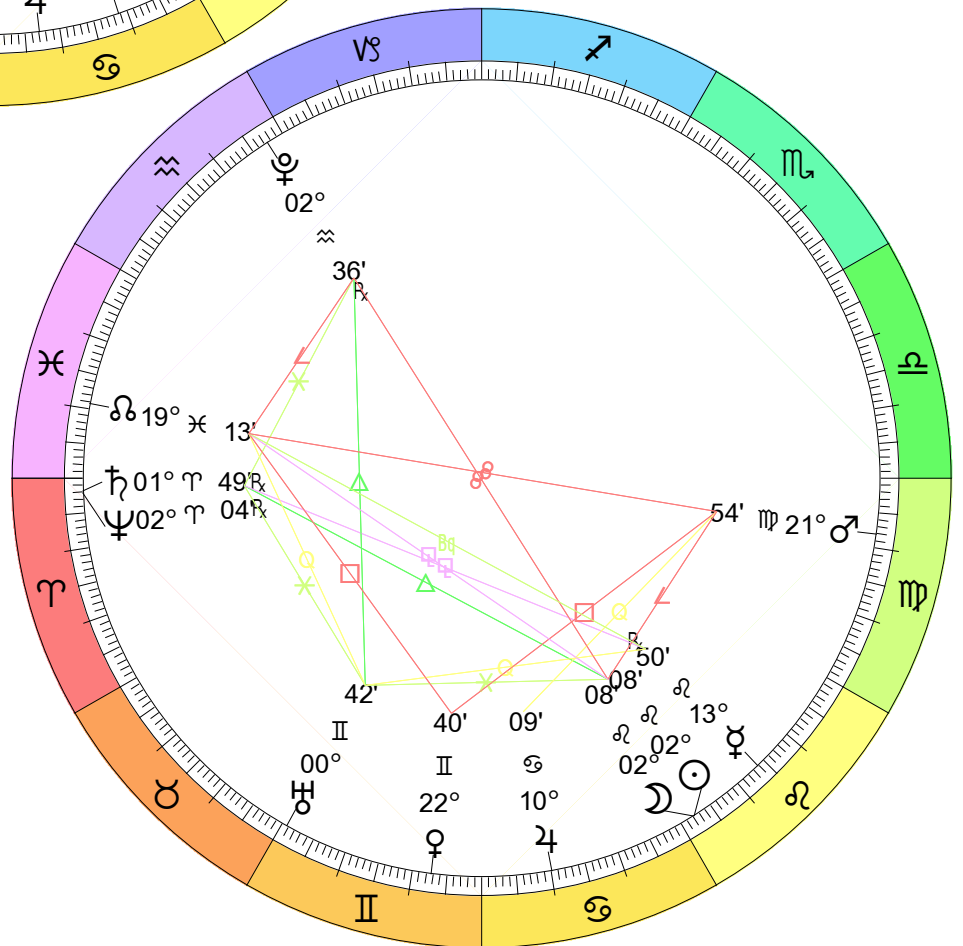

Full Moon (Snow Moon)
Feb 12, 2025
08:54:50 AM EST

New Moon
Feb 27, 2025
07:45:42 PM EST

Full Moon (Worm Moon)
 Eclipse (Umbral)
 Mar 14, 2025
 02:55:24 AM EDT

New Moon
 Mar 29, 2025
 06:59:31 AM EDT

Full Moon (Egg Moon)
 Apr 12, 2025
 08:23:03 PM EDT

New Moon
 Apr 27, 2025
 03:32:21 PM EDT

Full Moon (Flower Moon)
 May 12, 2025
 12:57:30 PM EDT

New Moon
 May 26, 2025
 11:03:02 PM EDT

Full Moon (Honey Moon)
 Jun 11, 2025
 03:44:53 AM EDT

New Moon
 Jun 25, 2025
 06:32:48 AM EDT

Full Moon (Buck Moon)
 Jul 10, 2025
 04:37:20 PM EDT

New Moon
 Jul 24, 2025
 03:12:20 PM EDT

Full Moon (Sturgeon Moon)
Aug 9, 2025
03:56:13 AM EDT

New Moon
Aug 23, 2025
02:06:50 AM EDT

Full Moon (Harvest Moon)
 Eclipse (Umbral)
 Sep 7, 2025
 02:10:05 PM EDT

Full Moon (Cold Moon)
Dec 4, 2025
06:15:31 PM EST

New Moon
Dec 19, 2025
08:43:49 PM EST