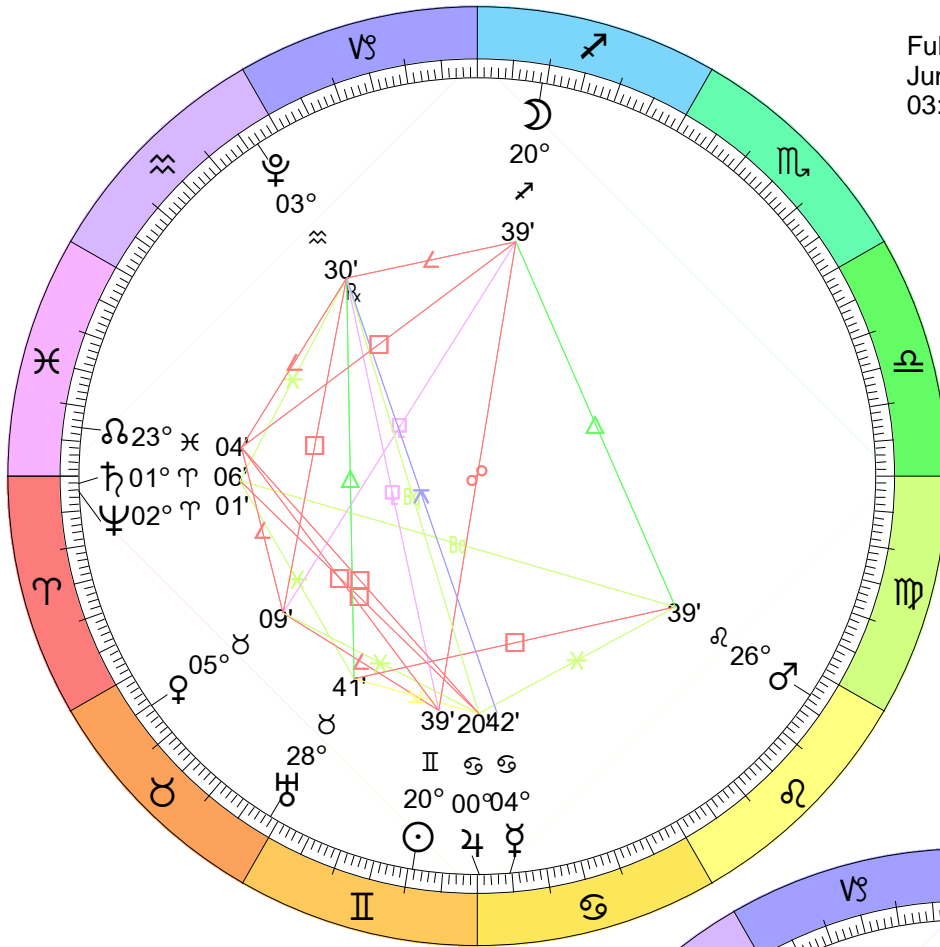

Full Moon (Snow Moon)
Feb 12, 2025
08:54:50 AM EST

New Moon
Feb 27, 2025
07:45:42 PM EST

Full Moon (Worm Moon)
 Eclipse (Umbral)
 Mar 14, 2025
 02:55:24 AM EDT

New Moon
 Mar 29, 2025
 06:59:31 AM EDT

Full Moon (Egg Moon)
 Apr 12, 2025
 08:23:03 PM EDT

New Moon
 Apr 27, 2025
 03:32:21 PM EDT

Full Moon (Flower Moon)
 May 12, 2025
 12:57:30 PM EDT

New Moon
 May 26, 2025
 11:03:02 PM EDT

Full Moon (Honey Moon)
 Jun 11, 2025
 03:44:53 AM EDT

New Moon
 Jun 25, 2025
 06:32:48 AM EDT

New Moon
 Sep 21, 2025
 03:54:50 PM EDT

Full Moon (Hunter's Moon)
Oct 6, 2025
11:48:09 PM EDT

New Moon
Oct 21, 2025
08:26:44 AM EDT

Full Moon (Frost Moon)
Nov 5, 2025
08:20:08 AM EST

New Moon
Nov 20, 2025
01:47:58 AM EST

Full Moon (Cold Moon)
Dec 4, 2025
06:15:31 PM EST

New Moon
Dec 19, 2025
08:43:49 PM EST