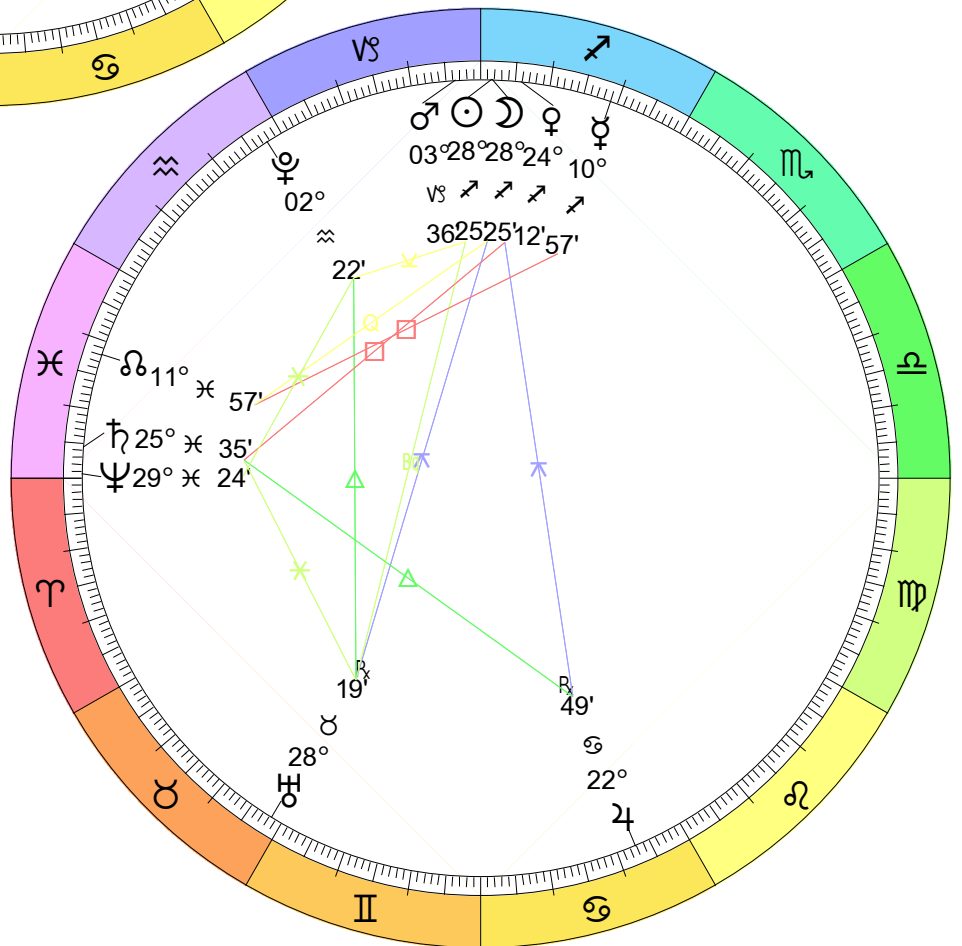

Full Moon (Snow Moon)
Feb 12, 2025
08:54:50 AM EST

New Moon
Feb 27, 2025
07:45:42 PM EST

Full Moon (Worm Moon)
 Eclipse (Umbral)
 Mar 14, 2025
 02:55:24 AM EDT

New Moon
 Mar 29, 2025
 06:59:31 AM EDT

Full Moon (Egg Moon)
 Apr 12, 2025
 08:23:03 PM EDT

New Moon
 Apr 27, 2025
 03:32:21 PM EDT

Full Moon (Flower Moon)
 May 12, 2025
 12:57:30 PM EDT

New Moon
 May 26, 2025
 11:03:02 PM EDT

Full Moon (Honey Moon)
 Jun 11, 2025
 03:44:53 AM EDT

New Moon
 Jun 25, 2025
 06:32:48 AM EDT

New Moon
 Sep 21, 2025
 03:54:50 PM EDT

Full Moon (Hunter's Moon)
Oct 6, 2025
11:48:09 PM EDT

New Moon
Oct 21, 2025
08:26:44 AM EDT

Full Moon (Frost Moon)
Nov 5, 2025
08:20:08 AM EST

New Moon
Nov 20, 2025
01:47:58 AM EST

Full Moon (Cold Moon)
Dec 4, 2025
06:15:31 PM EST

New Moon
Dec 19, 2025
08:43:49 PM EST