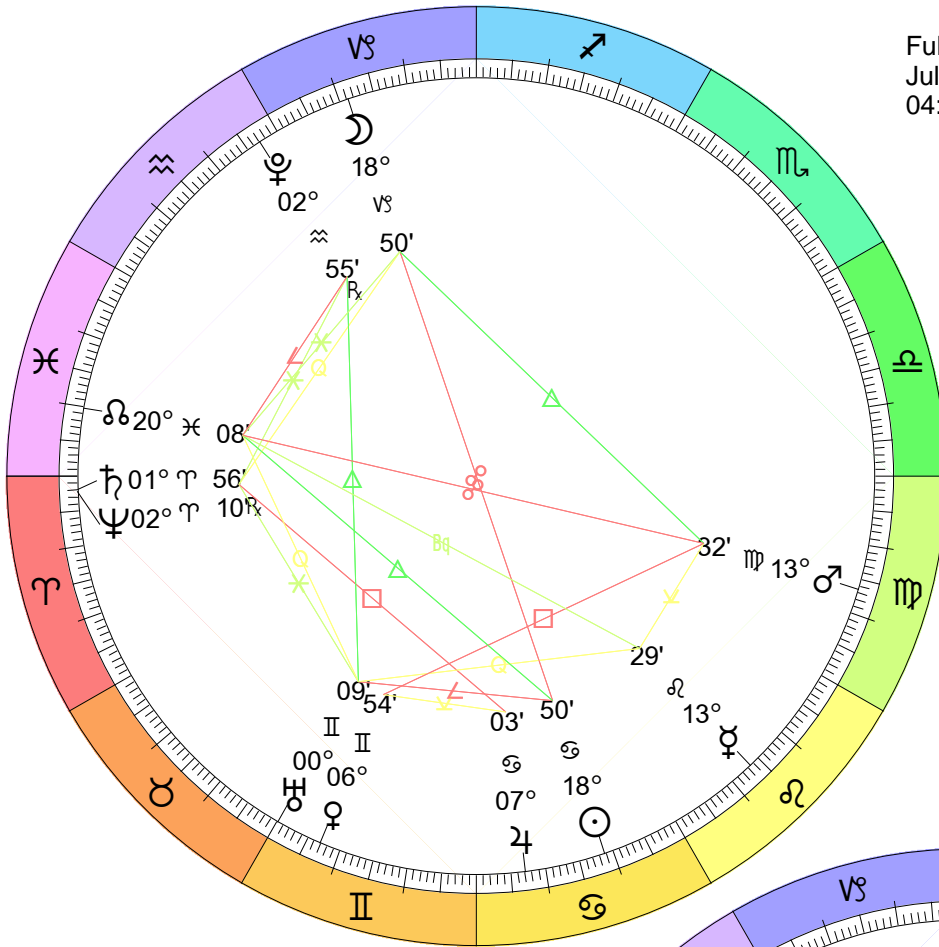

Full Moon (Snow Moon)
Feb 12, 2025
08:54:50 AM EST

New Moon
Feb 27, 2025
07:45:42 PM EST

Full Moon (Worm Moon)
 Eclipse (Umbral)
 Mar 14, 2025
 02:55:24 AM EDT

New Moon
 Mar 29, 2025
 06:59:31 AM EDT

Full Moon (Egg Moon)
 Apr 12, 2025
 08:23:03 PM EDT

New Moon
 Apr 27, 2025
 03:32:21 PM EDT

Full Moon (Flower Moon)
 May 12, 2025
 12:57:30 PM EDT

New Moon
 May 26, 2025
 11:03:02 PM EDT

Full Moon (Honey Moon)
 Jun 11, 2025
 03:44:53 AM EDT

New Moon
 Jun 25, 2025
 06:32:48 AM EDT

Full Moon (Buck Moon)
 Jul 10, 2025
 04:37:20 PM EDT

New Moon
 Jul 24, 2025
 03:12:20 PM EDT

Full Moon (Sturgeon Moon)
Aug 9, 2025
03:56:13 AM EDT

New Moon
Aug 23, 2025
02:06:50 AM EDT

Full Moon (Harvest Moon)
 Eclipse (Umbral)
 Sep 7, 2025
 02:10:05 PM EDT

New Moon
 Sep 21, 2025
 03:54:50 PM EDT

Full Moon (Hunter's Moon)
Oct 6, 2025
11:48:09 PM EDT

New Moon
Oct 21, 2025
08:26:44 AM EDT

Full Moon (Frost Moon)
Nov 5, 2025
08:20:08 AM EST

New Moon
Nov 20, 2025
01:47:58 AM EST