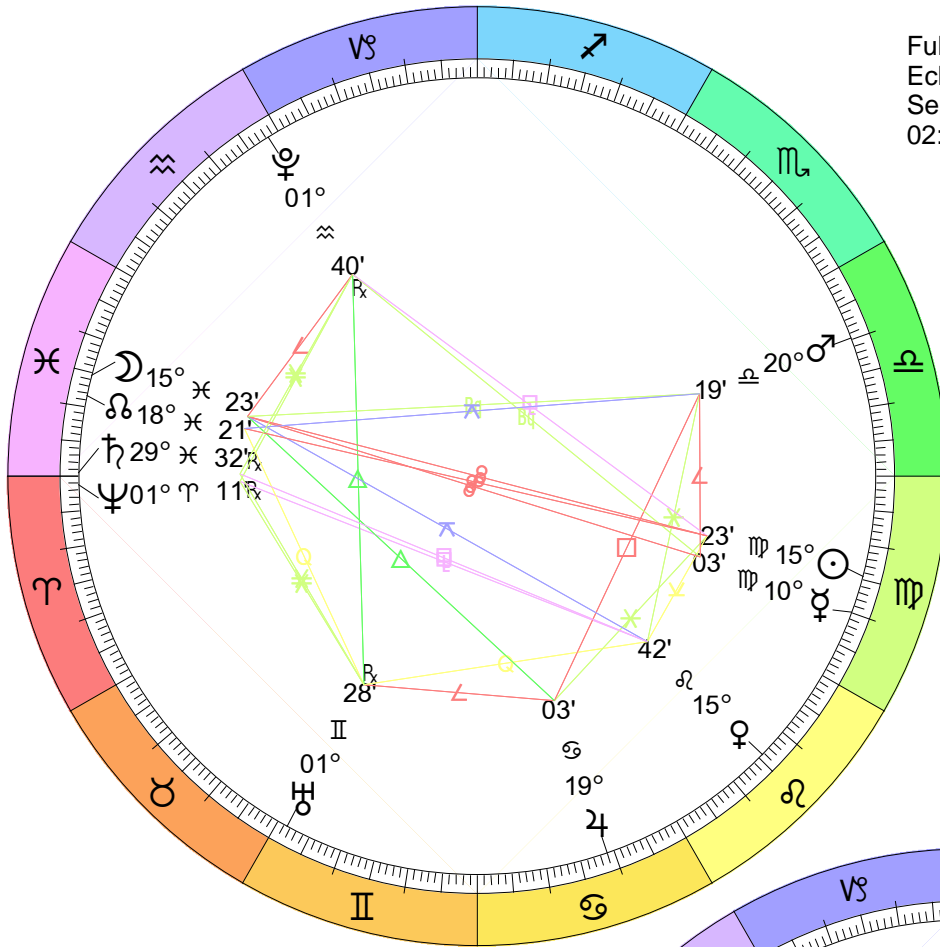

New Moon
 Apr 27, 2025
 03:32:21 PM EDT

Full Moon (Flower Moon)
 May 12, 2025
 12:57:30 PM EDT

New Moon
 May 26, 2025
 11:03:02 PM EDT

Full Moon (Honey Moon)
 Jun 11, 2025
 03:44:53 AM EDT

New Moon
 Jun 25, 2025
 06:32:48 AM EDT

Full Moon (Buck Moon)
 Jul 10, 2025
 04:37:20 PM EDT

New Moon
 Jul 24, 2025
 03:12:20 PM EDT

Full Moon (Sturgeon Moon)
Aug 9, 2025
03:56:13 AM EDT

New Moon
Aug 23, 2025
02:06:50 AM EDT

Full Moon (Harvest Moon)
 Eclipse (Umbral)
 Sep 7, 2025
 02:10:05 PM EDT

New Moon
 Sep 21, 2025
 03:54:50 PM EDT

Full Moon (Hunter's Moon)
Oct 6, 2025
11:48:09 PM EDT

New Moon
Oct 21, 2025
08:26:44 AM EDT

Full Moon (Frost Moon)
Nov 5, 2025
08:20:08 AM EST

New Moon
Nov 20, 2025
01:47:58 AM EST

Full Moon (Cold Moon)
Dec 4, 2025
06:15:31 PM EST

New Moon
Dec 19, 2025
08:43:49 PM EST