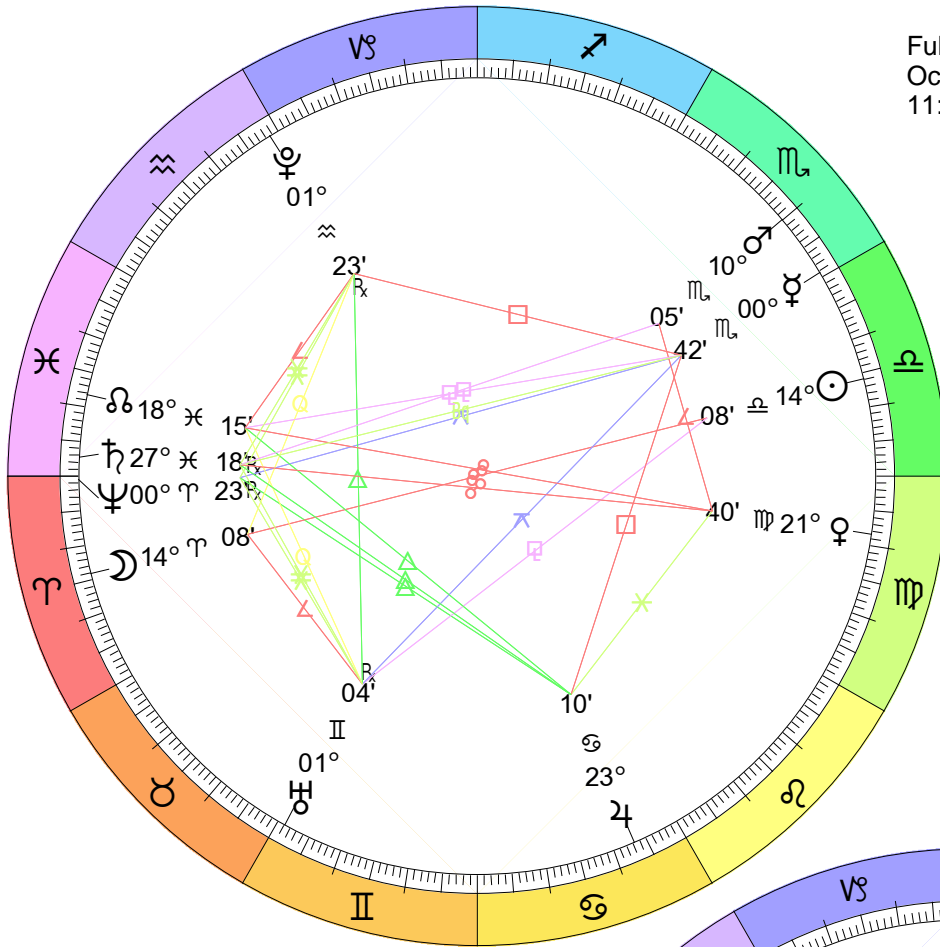

New Moon
 Apr 27, 2025
 03:32:21 PM EDT

Full Moon (Flower Moon)
 May 12, 2025
 12:57:30 PM EDT

New Moon
 May 26, 2025
 11:03:02 PM EDT

Full Moon (Honey Moon)
 Jun 11, 2025
 03:44:53 AM EDT

New Moon
 Jun 25, 2025
 06:32:48 AM EDT

Full Moon (Buck Moon)
 Jul 10, 2025
 04:37:20 PM EDT

New Moon
 Jul 24, 2025
 03:12:20 PM EDT

Full Moon (Sturgeon Moon)
Aug 9, 2025
03:56:13 AM EDT

New Moon
Aug 23, 2025
02:06:50 AM EDT

Full Moon (Harvest Moon)
 Eclipse (Umbral)
 Sep 7, 2025
 02:10:05 PM EDT

New Moon
 Sep 21, 2025
 03:54:50 PM EDT

Full Moon (Hunter's Moon)
Oct 6, 2025
11:48:09 PM EDT

New Moon
Oct 21, 2025
08:26:44 AM EDT

Full Moon (Frost Moon)
Nov 5, 2025
08:20:08 AM EST

New Moon
Nov 20, 2025
01:47:58 AM EST

Full Moon (Cold Moon)
Dec 4, 2025
06:15:31 PM EST

New Moon
Dec 19, 2025
08:43:49 PM EST