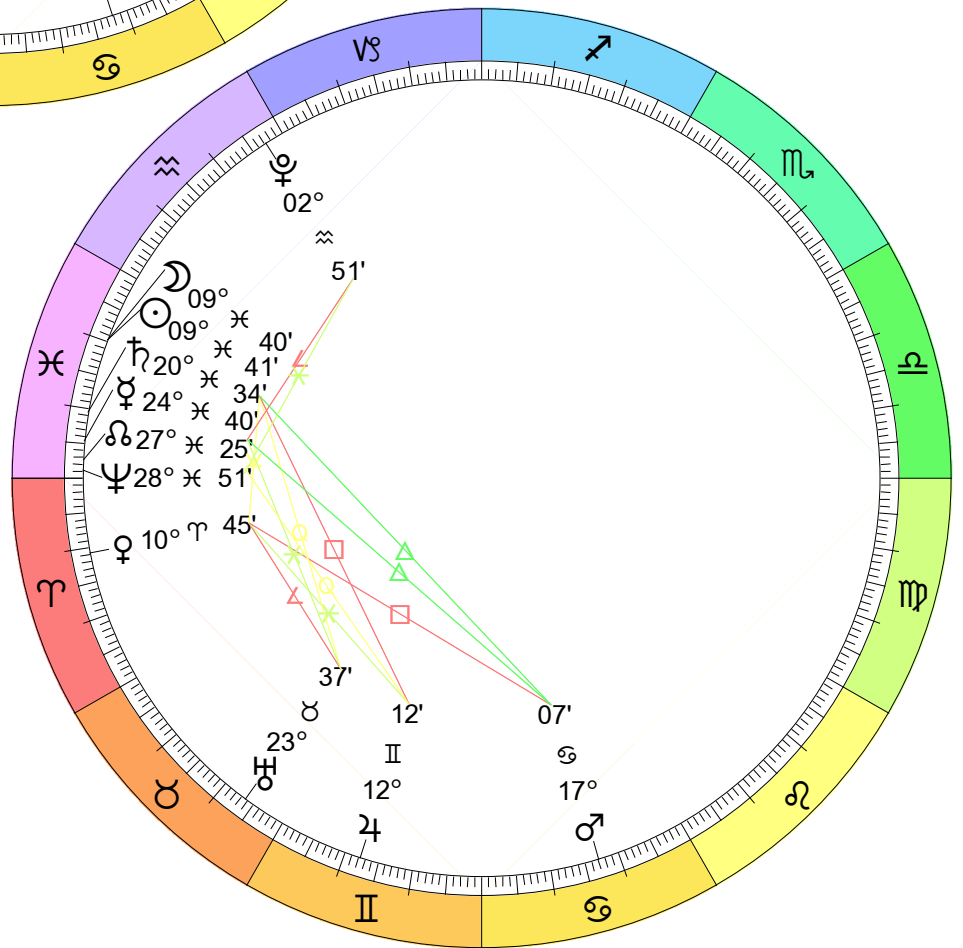

Full Moon (Snow Moon)
Feb 12, 2025
08:54:50 AM EST

New Moon
Feb 27, 2025
07:45:42 PM EST

Full Moon (Worm Moon)
 Eclipse (Umbral)
 Mar 14, 2025
 02:55:24 AM EDT

New Moon
 Mar 29, 2025
 06:59:31 AM EDT

Full Moon (Egg Moon)
 Apr 12, 2025
 08:23:03 PM EDT

New Moon
 Apr 27, 2025
 03:32:21 PM EDT

Full Moon (Flower Moon)
 May 12, 2025
 12:57:30 PM EDT

New Moon
 May 26, 2025
 11:03:02 PM EDT

Full Moon (Honey Moon)
 Jun 11, 2025
 03:44:53 AM EDT

New Moon
 Jun 25, 2025
 06:32:48 AM EDT

Full Moon (Buck Moon)
 Jul 10, 2025
 04:37:20 PM EDT

New Moon
 Jul 24, 2025
 03:12:20 PM EDT

Full Moon (Sturgeon Moon)
Aug 9, 2025
03:56:13 AM EDT

New Moon
Aug 23, 2025
02:06:50 AM EDT

Full Moon (Harvest Moon)
 Eclipse (Umbral)
 Sep 7, 2025
 02:10:05 PM EDT

Full Moon (Cold Moon)
Dec 4, 2025
06:15:31 PM EST

New Moon
Dec 19, 2025
08:43:49 PM EST