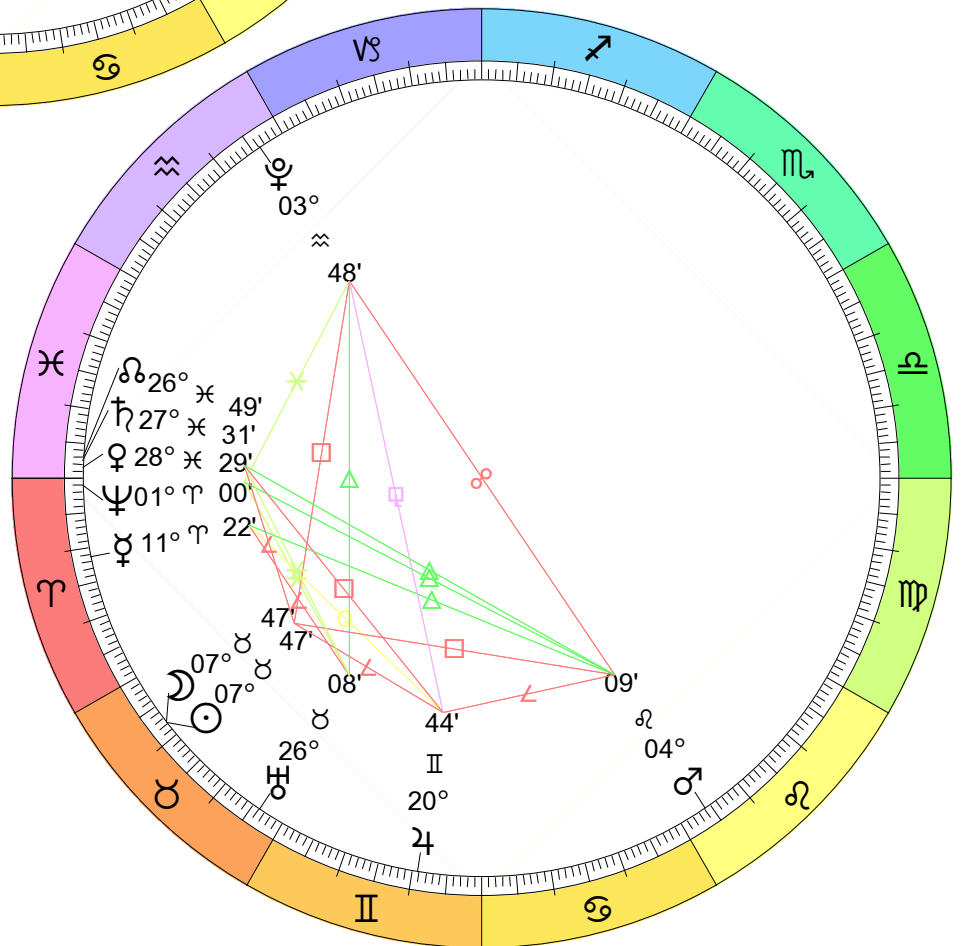

Full Moon (Snow Moon)
Feb 12, 2025
08:54:50 AM EST

New Moon
Feb 27, 2025
07:45:42 PM EST

Full Moon (Worm Moon)
 Eclipse (Umbral)
 Mar 14, 2025
 02:55:24 AM EDT

New Moon
 Mar 29, 2025
 06:59:31 AM EDT

Full Moon (Egg Moon)
 Apr 12, 2025
 08:23:03 PM EDT

New Moon
 Apr 27, 2025
 03:32:21 PM EDT

Full Moon (Flower Moon)
 May 12, 2025
 12:57:30 PM EDT

New Moon
 May 26, 2025
 11:03:02 PM EDT

Full Moon (Honey Moon)
 Jun 11, 2025
 03:44:53 AM EDT

New Moon
 Jun 25, 2025
 06:32:48 AM EDT

New Moon
 Sep 21, 2025
 03:54:50 PM EDT

Full Moon (Hunter's Moon)
Oct 6, 2025
11:48:09 PM EDT

New Moon
Oct 21, 2025
08:26:44 AM EDT

Full Moon (Frost Moon)
Nov 5, 2025
08:20:08 AM EST

New Moon
Nov 20, 2025
01:47:58 AM EST

Full Moon (Cold Moon)
Dec 4, 2025
06:15:31 PM EST

New Moon
Dec 19, 2025
08:43:49 PM EST