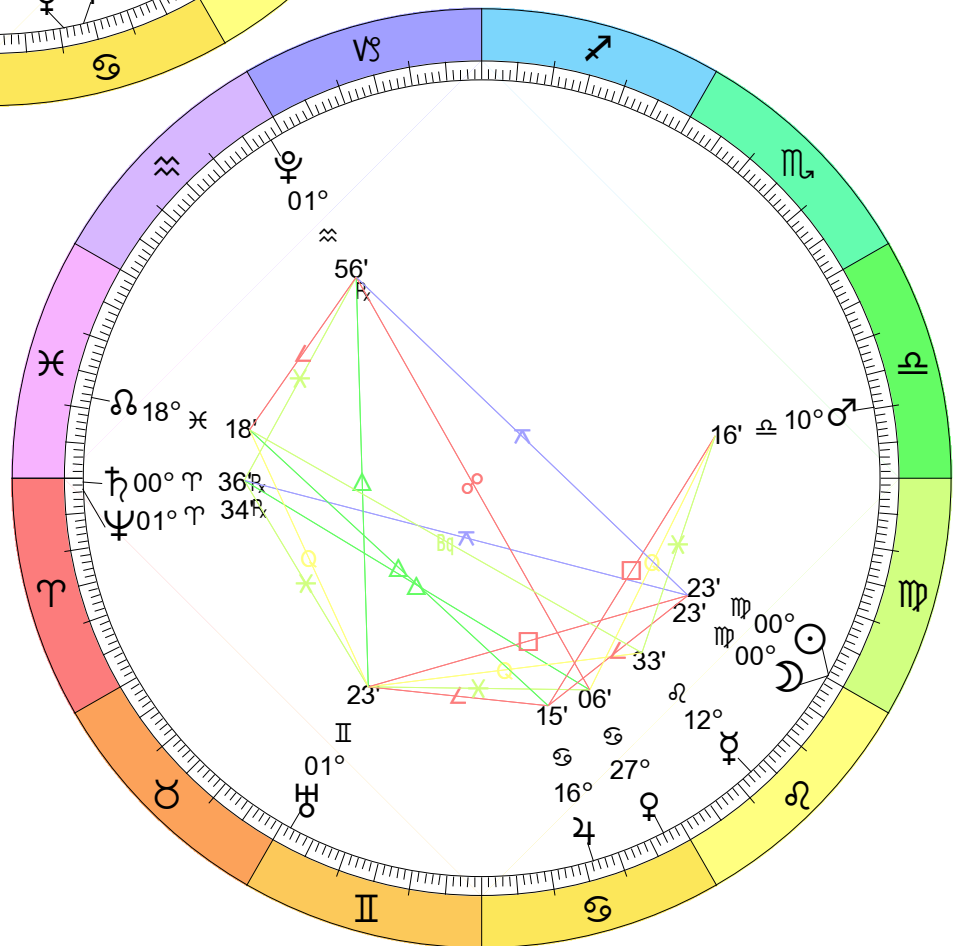

Full Moon (Snow Moon)
Feb 12, 2025
08:54:50 AM EST

New Moon
Feb 27, 2025
07:45:42 PM EST

Full Moon (Worm Moon)
 Eclipse (Umbral)
 Mar 14, 2025
 02:55:24 AM EDT

New Moon
 Mar 29, 2025
 06:59:31 AM EDT

Full Moon (Egg Moon)
 Apr 12, 2025
 08:23:03 PM EDT

New Moon
 Apr 27, 2025
 03:32:21 PM EDT

Full Moon (Flower Moon)
 May 12, 2025
 12:57:30 PM EDT

New Moon
 May 26, 2025
 11:03:02 PM EDT

Full Moon (Honey Moon)
 Jun 11, 2025
 03:44:53 AM EDT

New Moon
 Jun 25, 2025
 06:32:48 AM EDT

Full Moon (Buck Moon)
 Jul 10, 2025
 04:37:20 PM EDT

New Moon
 Jul 24, 2025
 03:12:20 PM EDT

Full Moon (Sturgeon Moon)
Aug 9, 2025
03:56:13 AM EDT

New Moon
Aug 23, 2025
02:06:50 AM EDT

Full Moon (Harvest Moon)
 Eclipse (Umbral)
 Sep 7, 2025
 02:10:05 PM EDT

Full Moon (Cold Moon)
Dec 4, 2025
06:15:31 PM EST

New Moon
Dec 19, 2025
08:43:49 PM EST