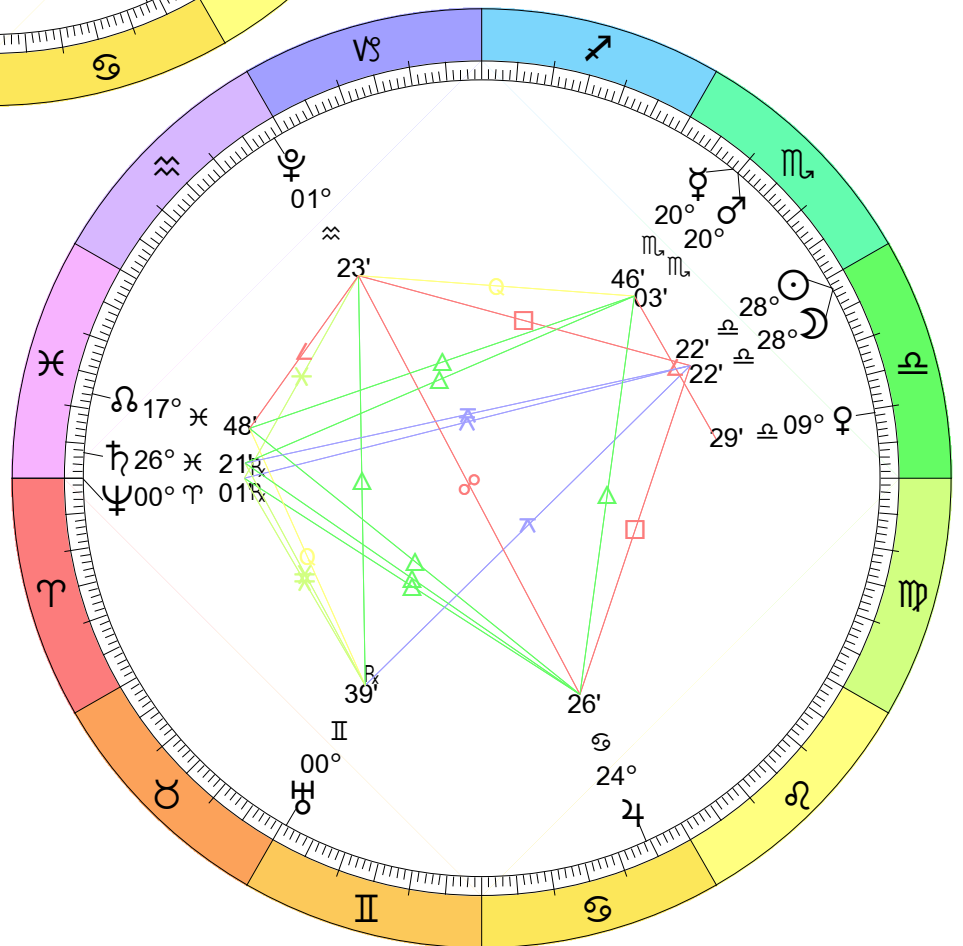

New Moon
 Apr 27, 2025
 03:32:21 PM EDT

Full Moon (Flower Moon)
 May 12, 2025
 12:57:30 PM EDT

New Moon
 May 26, 2025
 11:03:02 PM EDT

Full Moon (Honey Moon)
 Jun 11, 2025
 03:44:53 AM EDT

New Moon
 Jun 25, 2025
 06:32:48 AM EDT

Full Moon (Buck Moon)
 Jul 10, 2025
 04:37:20 PM EDT

New Moon
 Jul 24, 2025
 03:12:20 PM EDT

Full Moon (Sturgeon Moon)
Aug 9, 2025
03:56:13 AM EDT

New Moon
Aug 23, 2025
02:06:50 AM EDT

Full Moon (Harvest Moon)
 Eclipse (Umbral)
 Sep 7, 2025
 02:10:05 PM EDT

New Moon
 Sep 21, 2025
 03:54:50 PM EDT

Full Moon (Hunter's Moon)
Oct 6, 2025
11:48:09 PM EDT

New Moon
Oct 21, 2025
08:26:44 AM EDT

Full Moon (Frost Moon)
Nov 5, 2025
08:20:08 AM EST

New Moon
Nov 20, 2025
01:47:58 AM EST

Full Moon (Cold Moon)
Dec 4, 2025
06:15:31 PM EST

New Moon
Dec 19, 2025
08:43:49 PM EST