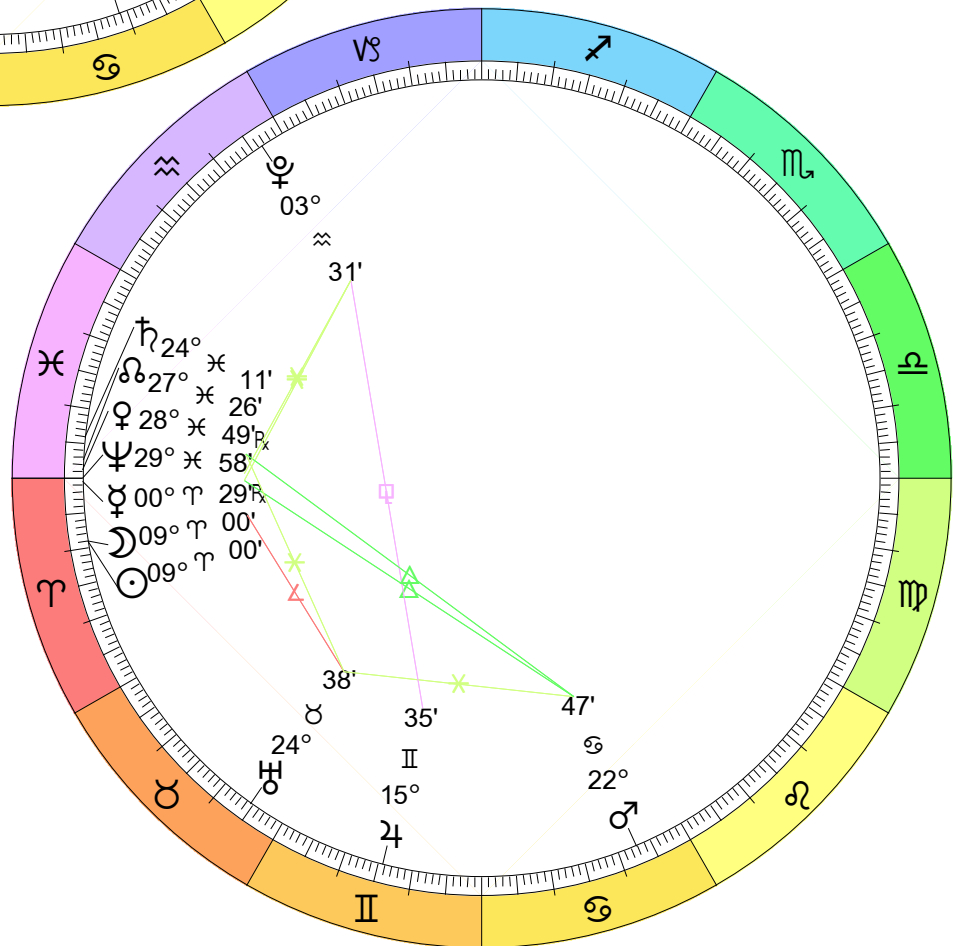

Full Moon (Snow Moon)
Feb 12, 2025
08:54:50 AM EST

New Moon
Feb 27, 2025
07:45:42 PM EST

Full Moon (Worm Moon)
 Eclipse (Umbral)
 Mar 14, 2025
 02:55:24 AM EDT

New Moon
 Mar 29, 2025
 06:59:31 AM EDT

Full Moon (Egg Moon)
 Apr 12, 2025
 08:23:03 PM EDT

New Moon
 Apr 27, 2025
 03:32:21 PM EDT

Full Moon (Flower Moon)
 May 12, 2025
 12:57:30 PM EDT

New Moon
 May 26, 2025
 11:03:02 PM EDT

Full Moon (Honey Moon)
 Jun 11, 2025
 03:44:53 AM EDT

New Moon
 Jun 25, 2025
 06:32:48 AM EDT

New Moon
 Sep 21, 2025
 03:54:50 PM EDT

Full Moon (Hunter's Moon)
Oct 6, 2025
11:48:09 PM EDT

New Moon
Oct 21, 2025
08:26:44 AM EDT

Full Moon (Frost Moon)
Nov 5, 2025
08:20:08 AM EST

New Moon
Nov 20, 2025
01:47:58 AM EST

Full Moon (Cold Moon)
Dec 4, 2025
06:15:31 PM EST

New Moon
Dec 19, 2025
08:43:49 PM EST