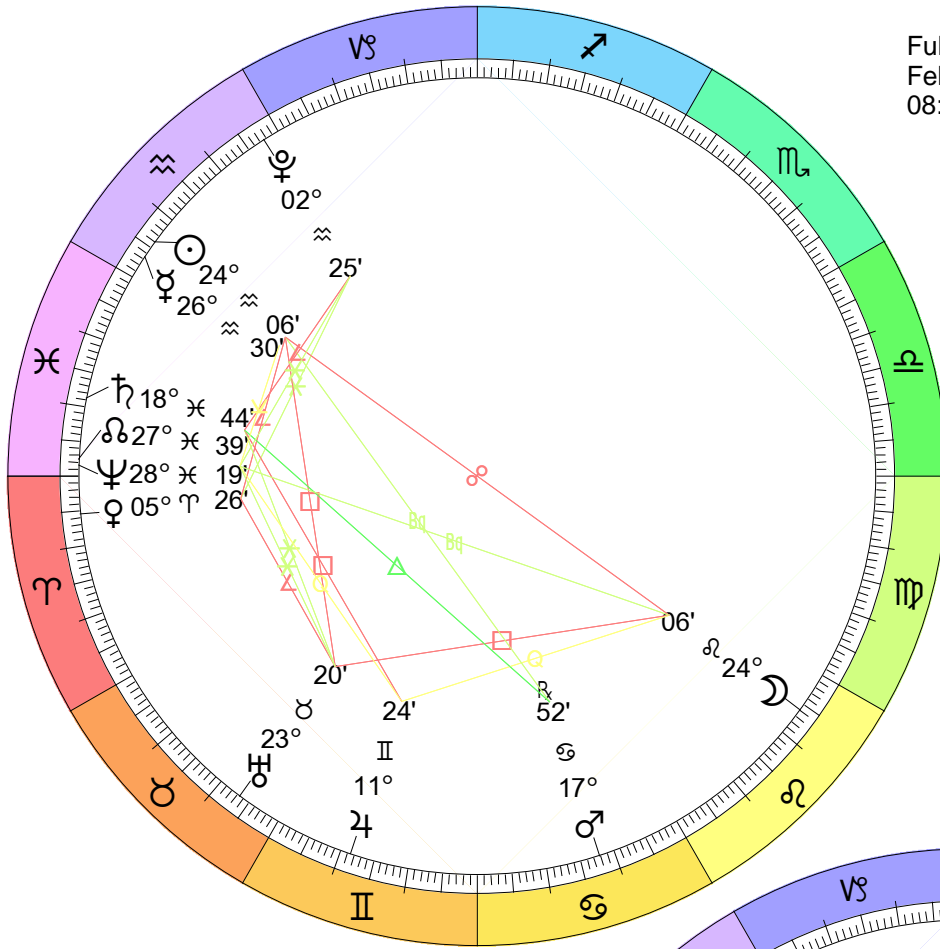

Full Moon (Snow Moon)
Feb 12, 2025
08:54:50 AM EST

New Moon
Feb 27, 2025
07:45:42 PM EST

Full Moon (Worm Moon)
 Eclipse (Umbral)
 Mar 14, 2025
 02:55:24 AM EDT

New Moon
 Mar 29, 2025
 06:59:31 AM EDT

Full Moon (Egg Moon)
 Apr 12, 2025
 08:23:03 PM EDT

New Moon
 Apr 27, 2025
 03:32:21 PM EDT

Full Moon (Flower Moon)
 May 12, 2025
 12:57:30 PM EDT

New Moon
 May 26, 2025
 11:03:02 PM EDT

Full Moon (Honey Moon)
 Jun 11, 2025
 03:44:53 AM EDT

New Moon
 Jun 25, 2025
 06:32:48 AM EDT

Full Moon (Buck Moon)
 Jul 10, 2025
 04:37:20 PM EDT

New Moon
 Jul 24, 2025
 03:12:20 PM EDT

Full Moon (Sturgeon Moon)
Aug 9, 2025
03:56:13 AM EDT

New Moon
Aug 23, 2025
02:06:50 AM EDT

Full Moon (Harvest Moon)
 Eclipse (Umbral)
 Sep 7, 2025
 02:10:05 PM EDT

Full Moon (Cold Moon)
Dec 4, 2025
06:15:31 PM EST

New Moon
Dec 19, 2025
08:43:49 PM EST