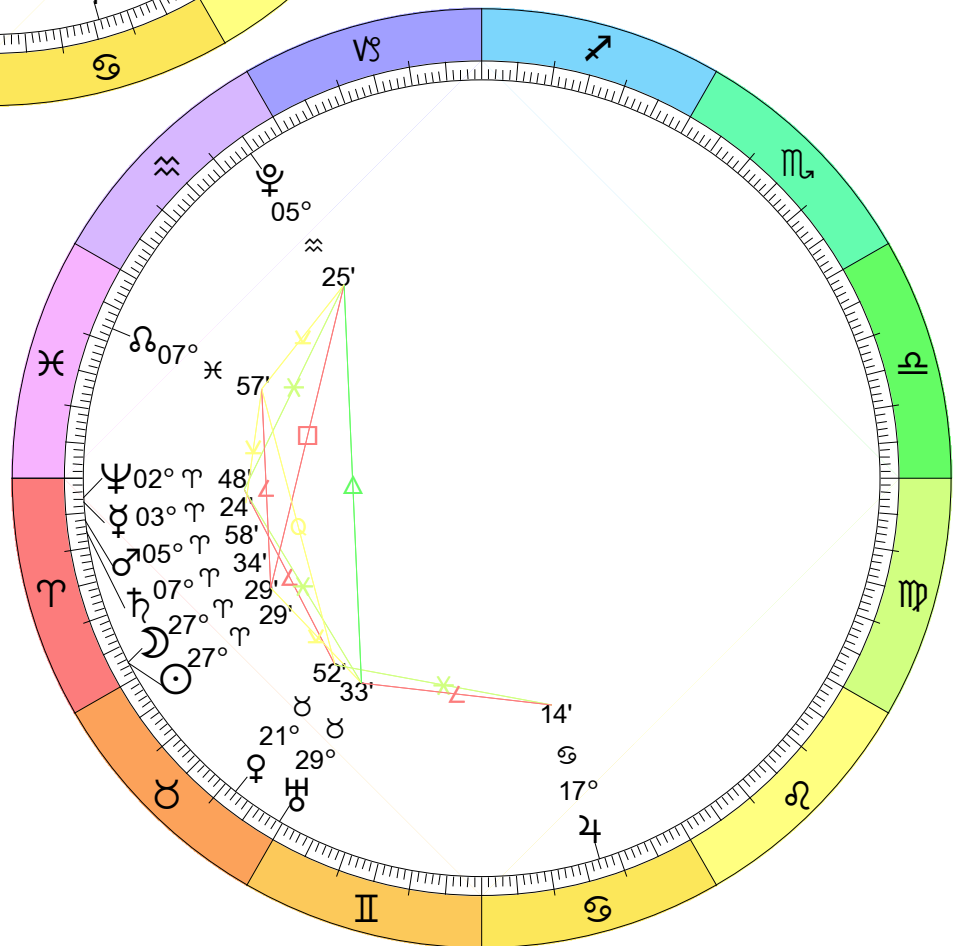

Full Moon (Snow Moon)
 Feb 1, 2026
 05:09:51 PM EST

New Moon
 Eclipse (Annular)
 Feb 17, 2026
 07:02:15 AM EST

Full Moon (Egg Moon)
Apr 1, 2026
10:13:22 PM EDT

New Moon
Apr 17, 2026
07:53:11 AM EDT

Full Moon (Flower Moon)
May 1, 2026
01:23:52 PM EDT

New Moon
May 16, 2026
04:02:39 PM EDT

Full Moon (Honey Moon)
May 31, 2026
04:46:17 AM EDT

New Moon
 Jun 14, 2026
 10:54:58 PM EDT

Full Moon (Buck Moon)
 Jun 29, 2026
 07:58:07 PM EDT

New Moon
 Jul 14, 2026
 05:44:12 AM EDT

Full Moon (Sturgeon Moon)
 Jul 29, 2026
 10:36:25 AM EDT

Full Moon (Harvest Moon)
Eclipse (Umbral)
Aug 28, 2026
00:19:07 AM EDT

New Moon
Sep 10, 2026
11:27:46 PM EDT

Full Moon (Hunter's Moon)
Sep 26, 2026
12:50:08 PM EDT

Full Moon (Wolf Moon)
Dec 23, 2026
08:29:21 PM EST