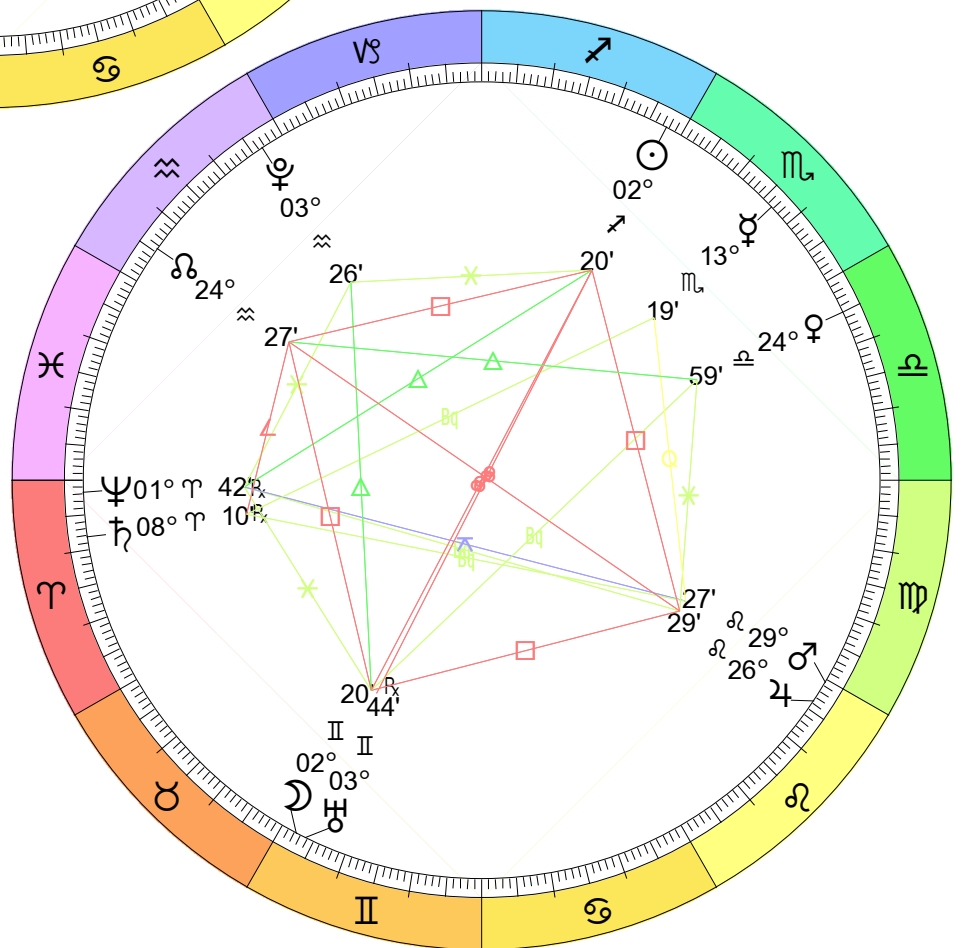

Full Moon (Snow Moon)
 Feb 1, 2026
 05:09:51 PM EST

New Moon
 Eclipse (Annular)
 Feb 17, 2026
 07:02:15 AM EST

Full Moon (Egg Moon)
Apr 1, 2026
10:13:22 PM EDT

New Moon
Apr 17, 2026
07:53:11 AM EDT

Full Moon (Flower Moon)
May 1, 2026
01:23:52 PM EDT

Full Moon (Sturgeon Moon)
 Jul 29, 2026
 10:36:25 AM EDT

Full Moon (Harvest Moon)
Eclipse (Umbral)
Aug 28, 2026
00:19:07 AM EDT

New Moon
Sep 10, 2026
11:27:46 PM EDT

Full Moon (Hunter's Moon)
Sep 26, 2026
12:50:08 PM EDT

New Moon
 Oct 10, 2026
 11:50:24 AM EDT

Full Moon (Frost Moon)
 Oct 26, 2026
 00:12:35 AM EDT

New Moon
Nov 9, 2026
02:03:11 AM EST

Full Moon (Cold Moon)
Nov 24, 2026
09:54:08 AM EST

New Moon
Dec 8, 2026
07:52:57 PM EST

Full Moon (Wolf Moon)
Dec 23, 2026
08:29:21 PM EST