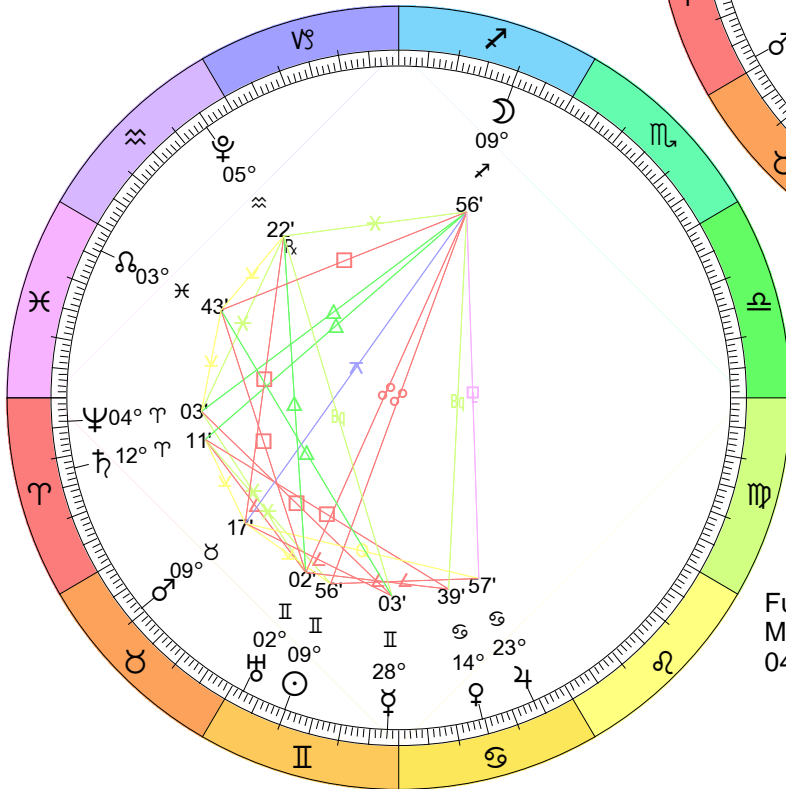

Full Moon (Snow Moon)
 Feb 1, 2026
 05:09:51 PM EST

New Moon
 Eclipse (Annular)
 Feb 17, 2026
 07:02:15 AM EST

Full Moon (Egg Moon)
Apr 1, 2026
10:13:22 PM EDT

New Moon
Apr 17, 2026
07:53:11 AM EDT

Full Moon (Flower Moon)
May 1, 2026
01:23:52 PM EDT

New Moon
May 16, 2026
04:02:39 PM EDT

Full Moon (Honey Moon)
May 31, 2026
04:46:17 AM EDT

New Moon
 Jun 14, 2026
 10:54:58 PM EDT

Full Moon (Buck Moon)
 Jun 29, 2026
 07:58:07 PM EDT

New Moon
 Jul 14, 2026
 05:44:12 AM EDT

Full Moon (Sturgeon Moon)
 Jul 29, 2026
 10:36:25 AM EDT

Full Moon (Harvest Moon)
Eclipse (Umbral)
Aug 28, 2026
00:19:07 AM EDT

New Moon
Sep 10, 2026
11:27:46 PM EDT

Full Moon (Hunter's Moon)
Sep 26, 2026
12:50:08 PM EDT

Full Moon (Wolf Moon)
Dec 23, 2026
08:29:21 PM EST