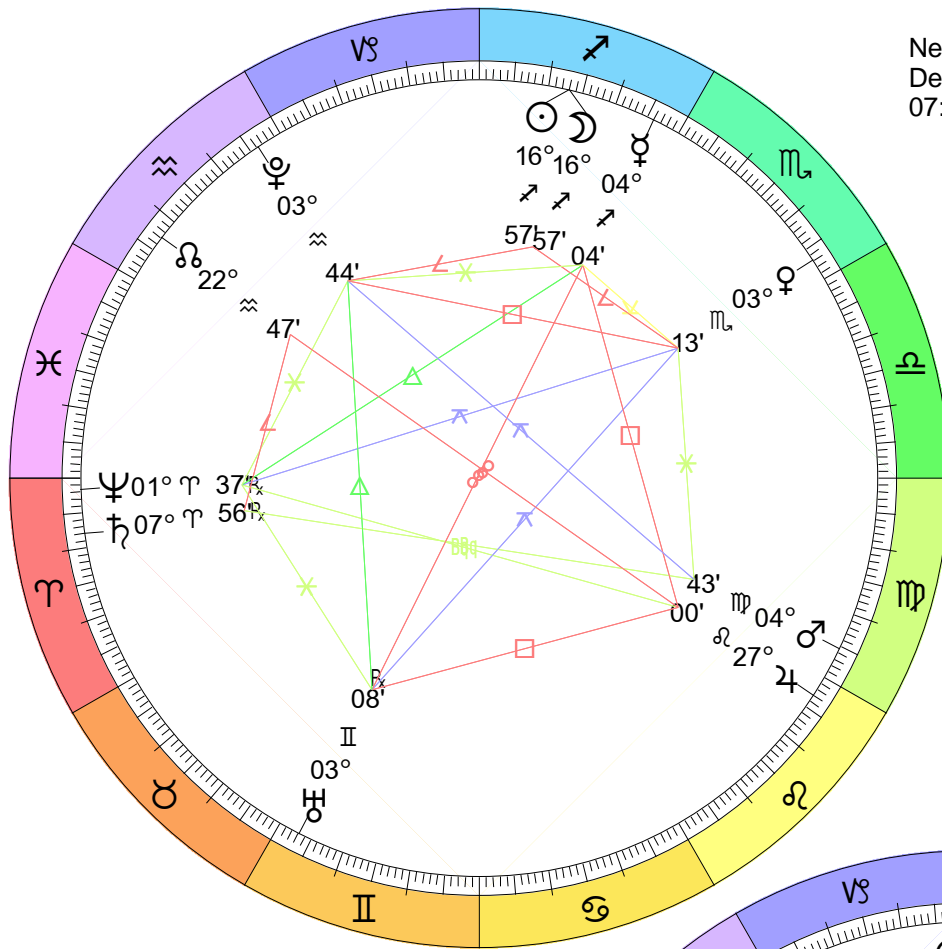

Full Moon (Snow Moon)
 Feb 1, 2026
 05:09:51 PM EST

New Moon
 Eclipse (Annular)
 Feb 17, 2026
 07:02:15 AM EST

Full Moon (Egg Moon)
Apr 1, 2026
10:13:22 PM EDT

New Moon
Apr 17, 2026
07:53:11 AM EDT

Full Moon (Flower Moon)
May 1, 2026
01:23:52 PM EDT

Full Moon (Sturgeon Moon)
 Jul 29, 2026
 10:36:25 AM EDT

Full Moon (Harvest Moon)
Eclipse (Umbral)
Aug 28, 2026
00:19:07 AM EDT

New Moon
Sep 10, 2026
11:27:46 PM EDT

Full Moon (Hunter's Moon)
Sep 26, 2026
12:50:08 PM EDT

New Moon
 Oct 10, 2026
 11:50:24 AM EDT

Full Moon (Frost Moon)
 Oct 26, 2026
 00:12:35 AM EDT

New Moon
Nov 9, 2026
02:03:11 AM EST

Full Moon (Cold Moon)
Nov 24, 2026
09:54:08 AM EST

New Moon
Dec 8, 2026
07:52:57 PM EST

Full Moon (Wolf Moon)
Dec 23, 2026
08:29:21 PM EST