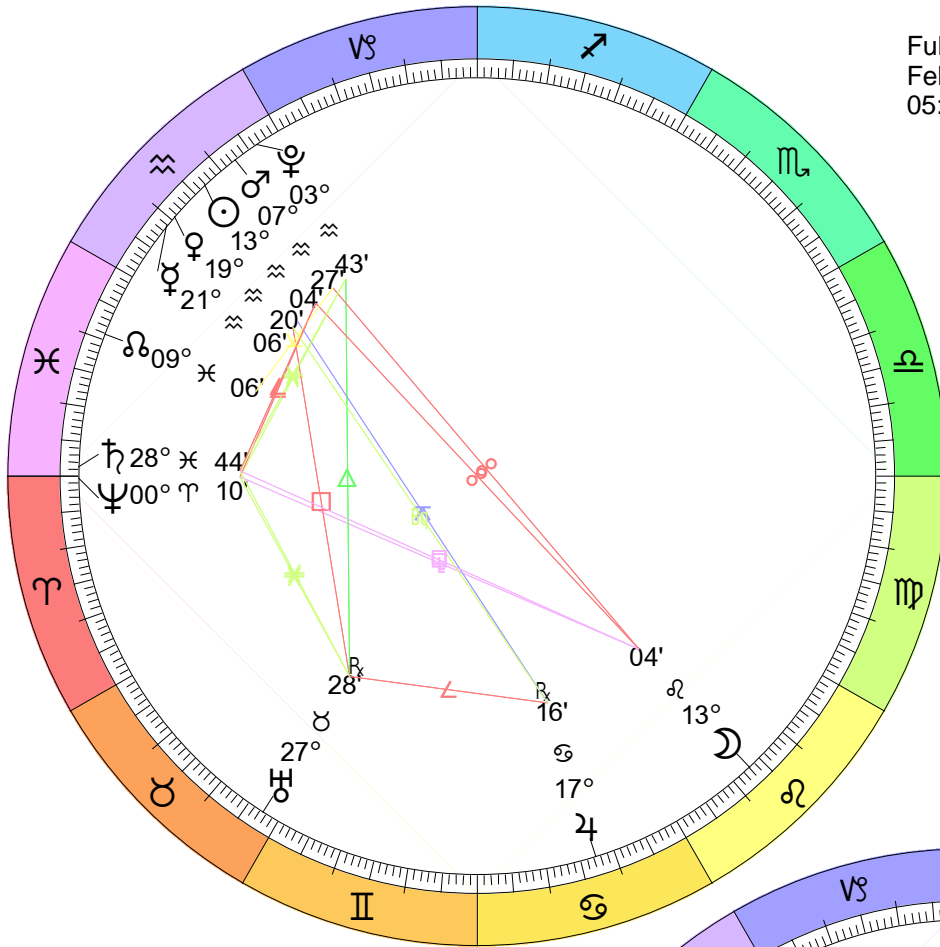

Full Moon (Snow Moon)
 Feb 1, 2026
 05:09:51 PM EST

New Moon
 Eclipse (Annular)
 Feb 17, 2026
 07:02:15 AM EST

Full Moon (Egg Moon)
Apr 1, 2026
10:13:22 PM EDT

New Moon
Apr 17, 2026
07:53:11 AM EDT

Full Moon (Flower Moon)
May 1, 2026
01:23:52 PM EDT

New Moon
May 16, 2026
04:02:39 PM EDT

Full Moon (Honey Moon)
May 31, 2026
04:46:17 AM EDT

New Moon
 Jun 14, 2026
 10:54:58 PM EDT

Full Moon (Buck Moon)
 Jun 29, 2026
 07:58:07 PM EDT

New Moon
 Jul 14, 2026
 05:44:12 AM EDT

Full Moon (Sturgeon Moon)
 Jul 29, 2026
 10:36:25 AM EDT

Full Moon (Harvest Moon)
Eclipse (Umbral)
Aug 28, 2026
00:19:07 AM EDT

New Moon
Sep 10, 2026
11:27:46 PM EDT

Full Moon (Hunter's Moon)
Sep 26, 2026
12:50:08 PM EDT

Full Moon (Wolf Moon)
Dec 23, 2026
08:29:21 PM EST