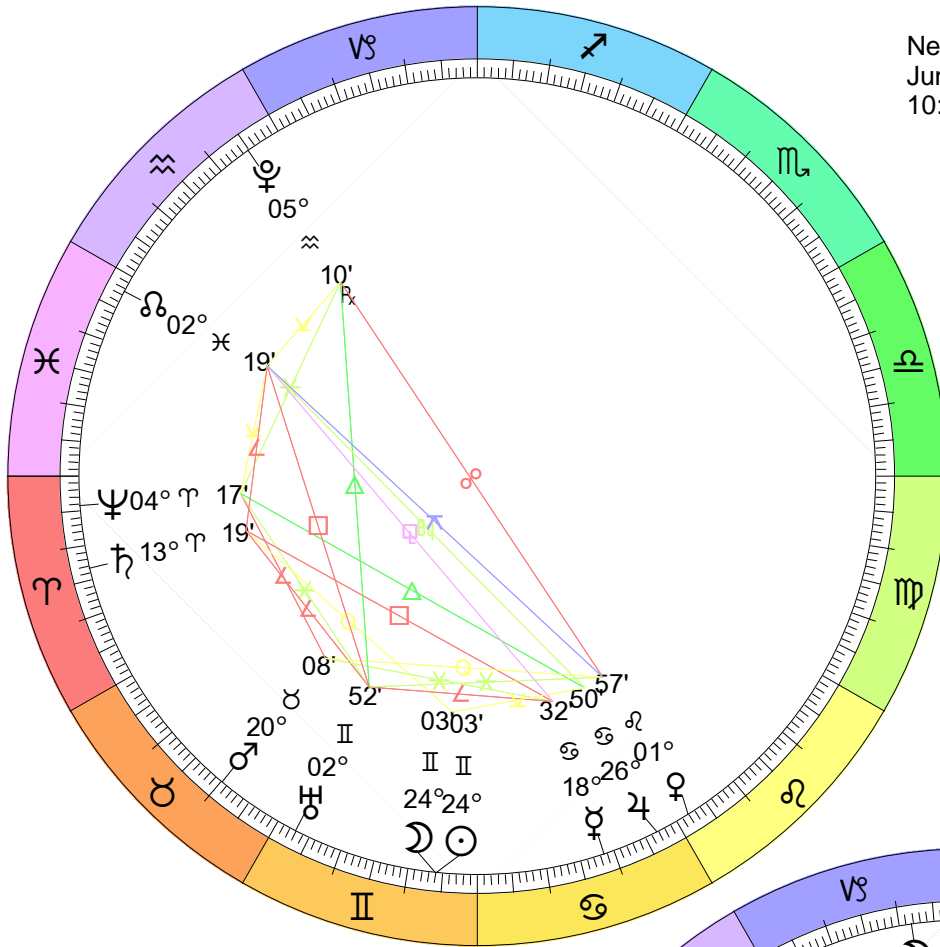

Full Moon (Snow Moon)
 Feb 1, 2026
 05:09:51 PM EST

New Moon
 Eclipse (Annular)
 Feb 17, 2026
 07:02:15 AM EST

Full Moon (Egg Moon)
Apr 1, 2026
10:13:22 PM EDT

New Moon
Apr 17, 2026
07:53:11 AM EDT

Full Moon (Flower Moon)
May 1, 2026
01:23:52 PM EDT

New Moon
May 16, 2026
04:02:39 PM EDT

Full Moon (Honey Moon)
May 31, 2026
04:46:17 AM EDT

New Moon
 Jun 14, 2026
 10:54:58 PM EDT

Full Moon (Buck Moon)
 Jun 29, 2026
 07:58:07 PM EDT

New Moon
 Jul 14, 2026
 05:44:12 AM EDT

Full Moon (Sturgeon Moon)
 Jul 29, 2026
 10:36:25 AM EDT

Full Moon (Harvest Moon)
Eclipse (Umbral)
Aug 28, 2026
00:19:07 AM EDT

New Moon
Sep 10, 2026
11:27:46 PM EDT

Full Moon (Hunter's Moon)
Sep 26, 2026
12:50:08 PM EDT

Full Moon (Wolf Moon)
Dec 23, 2026
08:29:21 PM EST