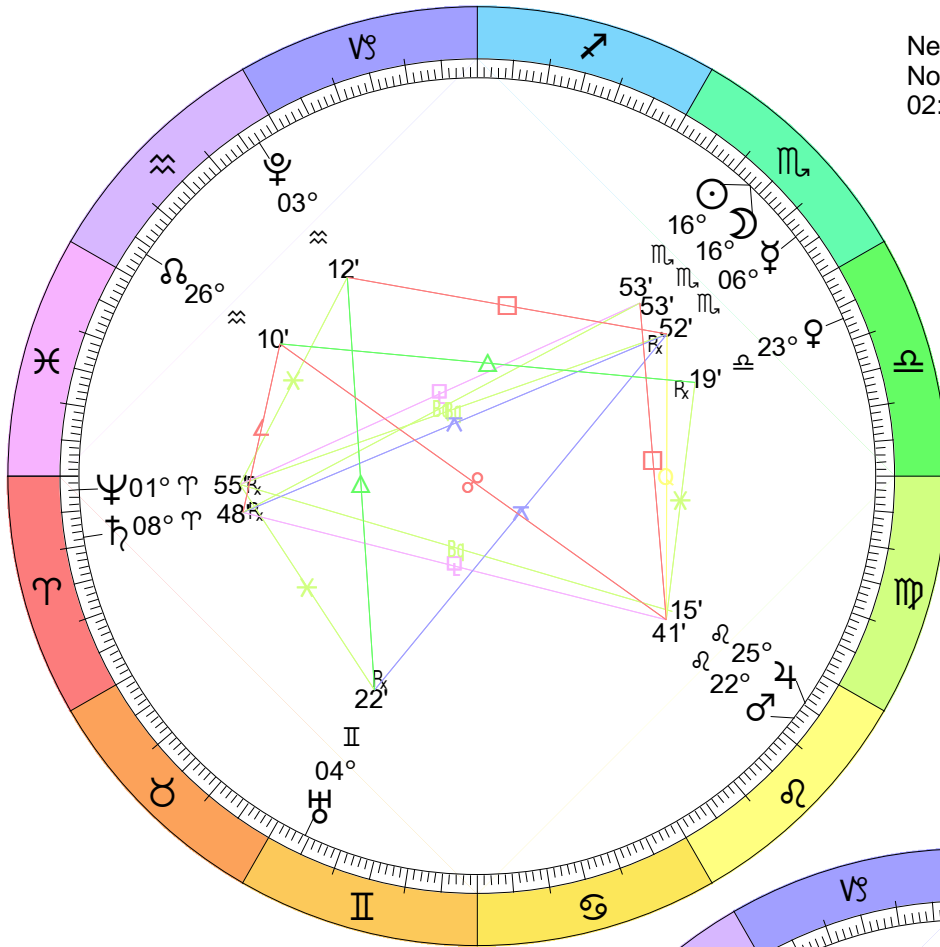

Full Moon (Snow Moon)
 Feb 1, 2026
 05:09:51 PM EST

New Moon
 Eclipse (Annular)
 Feb 17, 2026
 07:02:15 AM EST

Full Moon (Egg Moon)
Apr 1, 2026
10:13:22 PM EDT

New Moon
Apr 17, 2026
07:53:11 AM EDT

Full Moon (Flower Moon)
May 1, 2026
01:23:52 PM EDT

Full Moon (Sturgeon Moon)
 Jul 29, 2026
 10:36:25 AM EDT

Full Moon (Harvest Moon)
Eclipse (Umbral)
Aug 28, 2026
00:19:07 AM EDT

New Moon
Sep 10, 2026
11:27:46 PM EDT

Full Moon (Hunter's Moon)
Sep 26, 2026
12:50:08 PM EDT

New Moon
 Oct 10, 2026
 11:50:24 AM EDT

Full Moon (Frost Moon)
 Oct 26, 2026
 00:12:35 AM EDT

New Moon
Nov 9, 2026
02:03:11 AM EST

Full Moon (Cold Moon)
Nov 24, 2026
09:54:08 AM EST

New Moon
Dec 8, 2026
07:52:57 PM EST

Full Moon (Wolf Moon)
Dec 23, 2026
08:29:21 PM EST