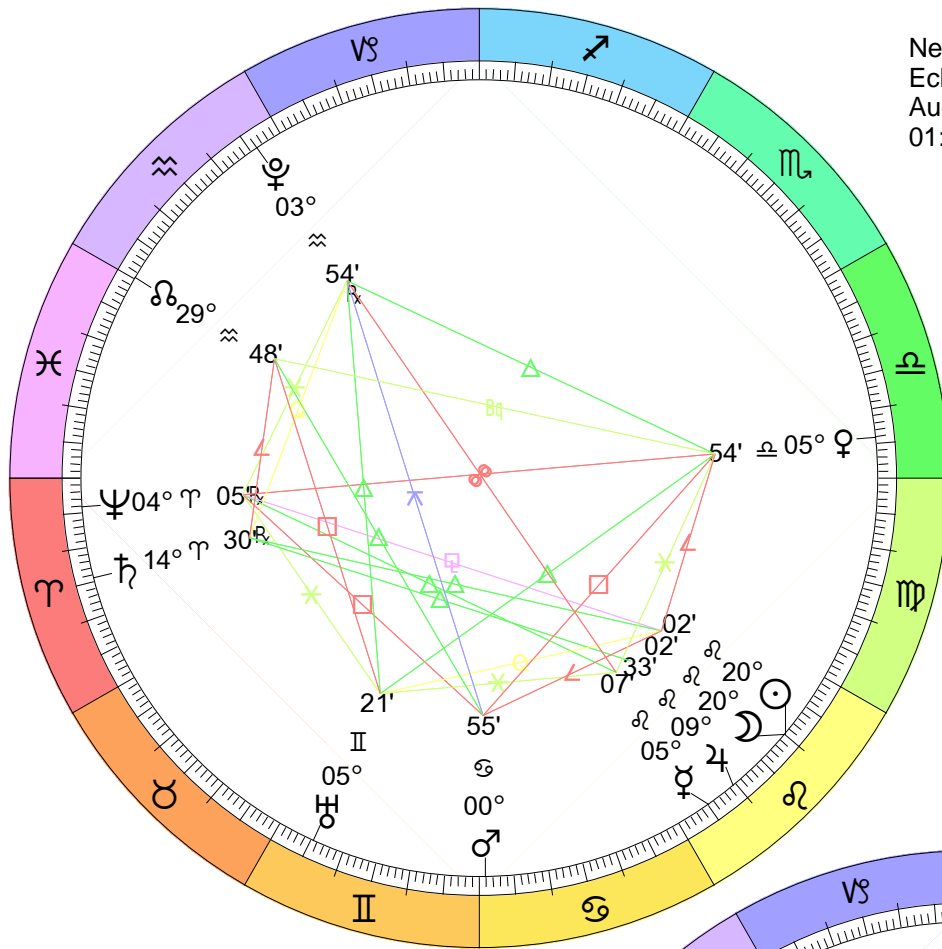

Full Moon (Snow Moon)
 Feb 1, 2026
 05:09:51 PM EST

New Moon
 Eclipse (Annular)
 Feb 17, 2026
 07:02:15 AM EST

Full Moon (Egg Moon)
Apr 1, 2026
10:13:22 PM EDT

New Moon
Apr 17, 2026
07:53:11 AM EDT

Full Moon (Flower Moon)
May 1, 2026
01:23:52 PM EDT

New Moon
May 16, 2026
04:02:39 PM EDT

Full Moon (Honey Moon)
May 31, 2026
04:46:17 AM EDT

New Moon
 Jun 14, 2026
 10:54:58 PM EDT

Full Moon (Buck Moon)
 Jun 29, 2026
 07:58:07 PM EDT

New Moon
 Jul 14, 2026
 05:44:12 AM EDT

Full Moon (Sturgeon Moon)
 Jul 29, 2026
 10:36:25 AM EDT

Full Moon (Harvest Moon)
Eclipse (Umbral)
Aug 28, 2026
00:19:07 AM EDT

New Moon
Sep 10, 2026
11:27:46 PM EDT

Full Moon (Hunter's Moon)
Sep 26, 2026
12:50:08 PM EDT

Full Moon (Wolf Moon)
Dec 23, 2026
08:29:21 PM EST