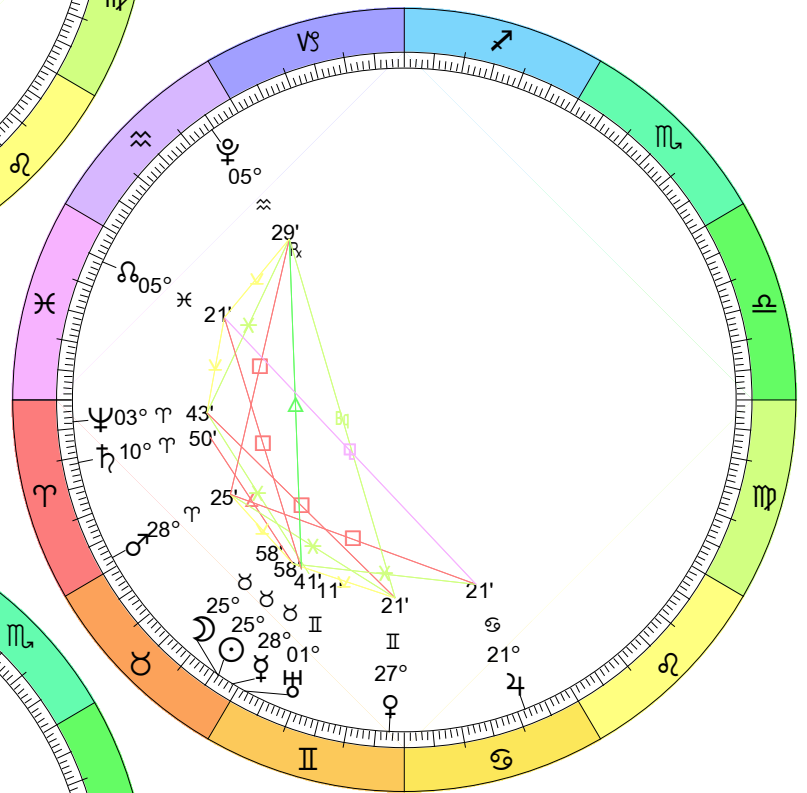

Full Moon (Snow Moon)
 Feb 1, 2026
 05:09:51 PM EST

New Moon
 Eclipse (Annular)
 Feb 17, 2026
 07:02:15 AM EST

Full Moon (Egg Moon)
Apr 1, 2026
10:13:22 PM EDT

New Moon
Apr 17, 2026
07:53:11 AM EDT

Full Moon (Flower Moon)
May 1, 2026
01:23:52 PM EDT

New Moon
May 16, 2026
04:02:39 PM EDT

Full Moon (Honey Moon)
May 31, 2026
04:46:17 AM EDT

New Moon
 Jun 14, 2026
 10:54:58 PM EDT

Full Moon (Buck Moon)
 Jun 29, 2026
 07:58:07 PM EDT

New Moon
 Jul 14, 2026
 05:44:12 AM EDT

Full Moon (Sturgeon Moon)
 Jul 29, 2026
 10:36:25 AM EDT

Full Moon (Harvest Moon)
Eclipse (Umbral)
Aug 28, 2026
00:19:07 AM EDT

New Moon
Sep 10, 2026
11:27:46 PM EDT

Full Moon (Hunter's Moon)
Sep 26, 2026
12:50:08 PM EDT

Full Moon (Wolf Moon)
Dec 23, 2026
08:29:21 PM EST