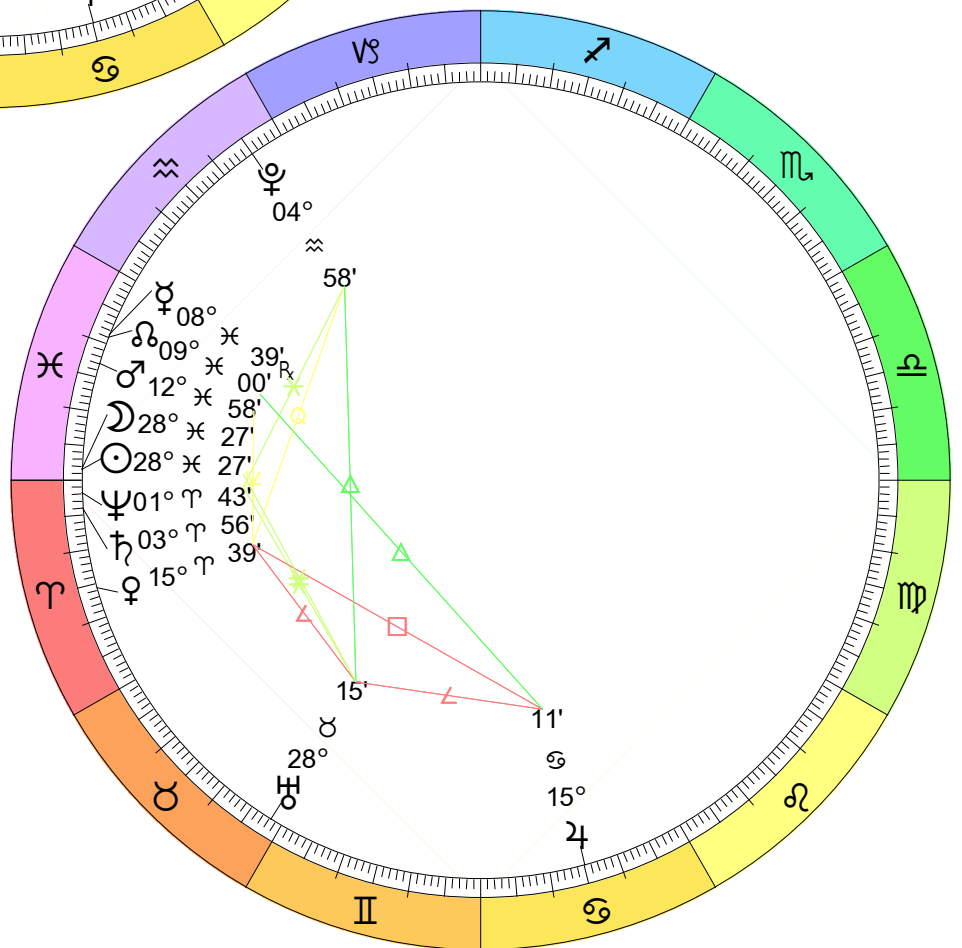

Full Moon (Snow Moon)
 Feb 1, 2026
 05:09:51 PM EST

New Moon
 Eclipse (Annular)
 Feb 17, 2026
 07:02:15 AM EST

Full Moon (Egg Moon)
Apr 1, 2026
10:13:22 PM EDT

New Moon
Apr 17, 2026
07:53:11 AM EDT

Full Moon (Flower Moon)
May 1, 2026
01:23:52 PM EDT

New Moon
May 16, 2026
04:02:39 PM EDT

Full Moon (Honey Moon)
May 31, 2026
04:46:17 AM EDT

New Moon
 Jun 14, 2026
 10:54:58 PM EDT

Full Moon (Buck Moon)
 Jun 29, 2026
 07:58:07 PM EDT

New Moon
 Jul 14, 2026
 05:44:12 AM EDT

Full Moon (Sturgeon Moon)
 Jul 29, 2026
 10:36:25 AM EDT

Full Moon (Harvest Moon)
Eclipse (Umbral)
Aug 28, 2026
00:19:07 AM EDT

New Moon
Sep 10, 2026
11:27:46 PM EDT

Full Moon (Hunter's Moon)
Sep 26, 2026
12:50:08 PM EDT

Full Moon (Wolf Moon)
Dec 23, 2026
08:29:21 PM EST