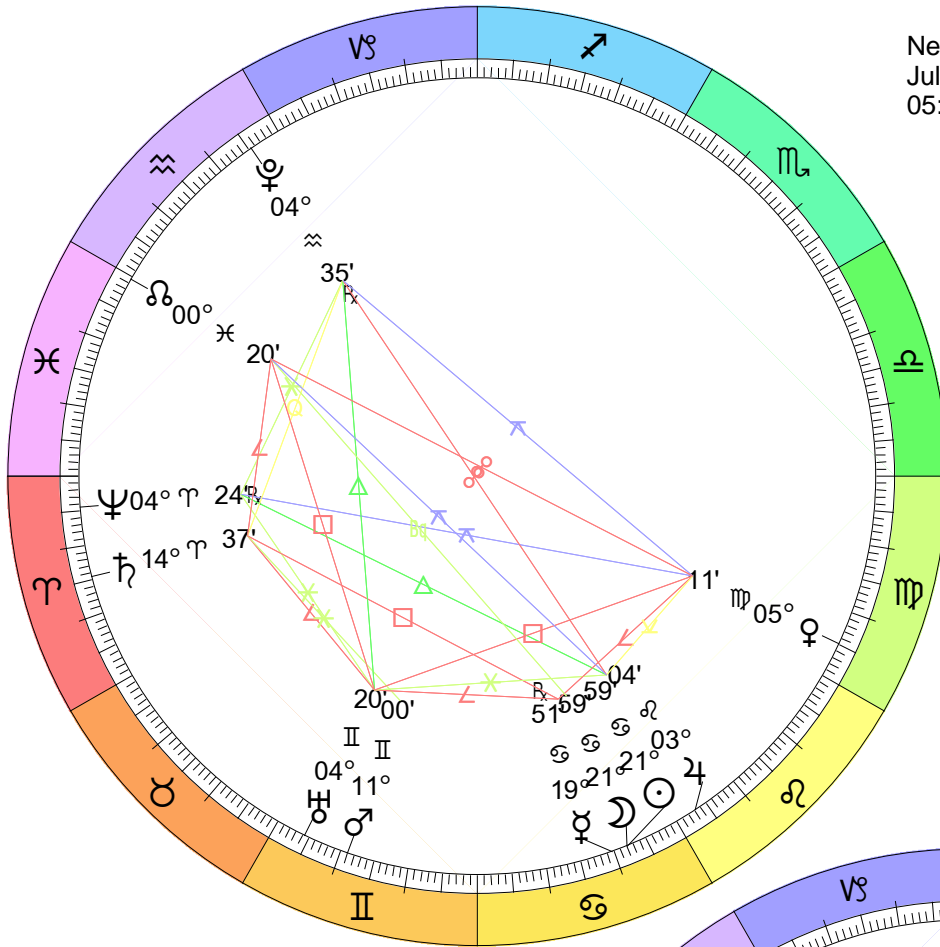

Full Moon (Snow Moon)
 Feb 1, 2026
 05:09:51 PM EST

New Moon
 Eclipse (Annular)
 Feb 17, 2026
 07:02:15 AM EST

Full Moon (Egg Moon)
Apr 1, 2026
10:13:22 PM EDT

New Moon
Apr 17, 2026
07:53:11 AM EDT

Full Moon (Flower Moon)
May 1, 2026
01:23:52 PM EDT

New Moon
May 16, 2026
04:02:39 PM EDT

Full Moon (Honey Moon)
May 31, 2026
04:46:17 AM EDT

New Moon
 Jun 14, 2026
 10:54:58 PM EDT

Full Moon (Buck Moon)
 Jun 29, 2026
 07:58:07 PM EDT

New Moon
 Jul 14, 2026
 05:44:12 AM EDT

Full Moon (Sturgeon Moon)
 Jul 29, 2026
 10:36:25 AM EDT

Full Moon (Harvest Moon)
Eclipse (Umbral)
Aug 28, 2026
00:19:07 AM EDT

New Moon
Sep 10, 2026
11:27:46 PM EDT

Full Moon (Hunter's Moon)
Sep 26, 2026
12:50:08 PM EDT

Full Moon (Wolf Moon)
Dec 23, 2026
08:29:21 PM EST