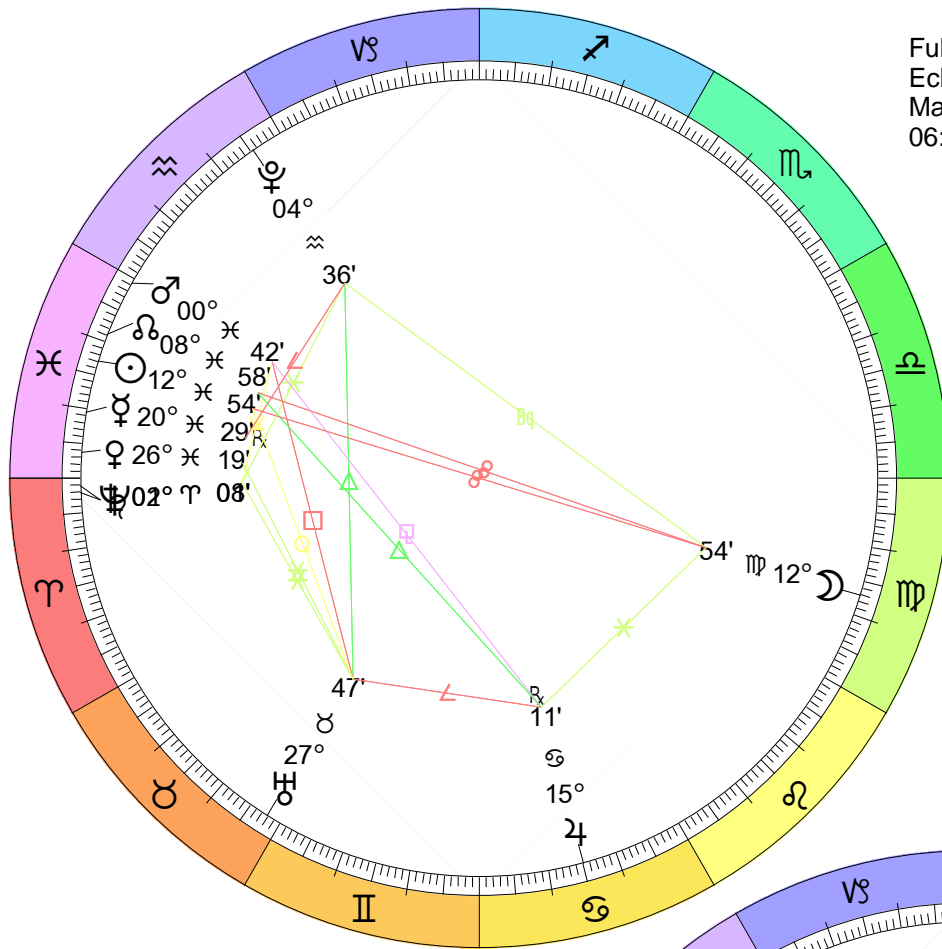

Full Moon (Snow Moon)
 Feb 1, 2026
 05:09:51 PM EST

New Moon
 Eclipse (Annular)
 Feb 17, 2026
 07:02:15 AM EST

Full Moon (Egg Moon)
Apr 1, 2026
10:13:22 PM EDT

New Moon
Apr 17, 2026
07:53:11 AM EDT

Full Moon (Flower Moon)
May 1, 2026
01:23:52 PM EDT

New Moon
May 16, 2026
04:02:39 PM EDT

Full Moon (Honey Moon)
May 31, 2026
04:46:17 AM EDT

New Moon
 Jun 14, 2026
 10:54:58 PM EDT

Full Moon (Buck Moon)
 Jun 29, 2026
 07:58:07 PM EDT

New Moon
 Jul 14, 2026
 05:44:12 AM EDT

Full Moon (Sturgeon Moon)
 Jul 29, 2026
 10:36:25 AM EDT

Full Moon (Harvest Moon)
Eclipse (Umbral)
Aug 28, 2026
00:19:07 AM EDT

New Moon
Sep 10, 2026
11:27:46 PM EDT

Full Moon (Hunter's Moon)
Sep 26, 2026
12:50:08 PM EDT

Full Moon (Wolf Moon)
Dec 23, 2026
08:29:21 PM EST