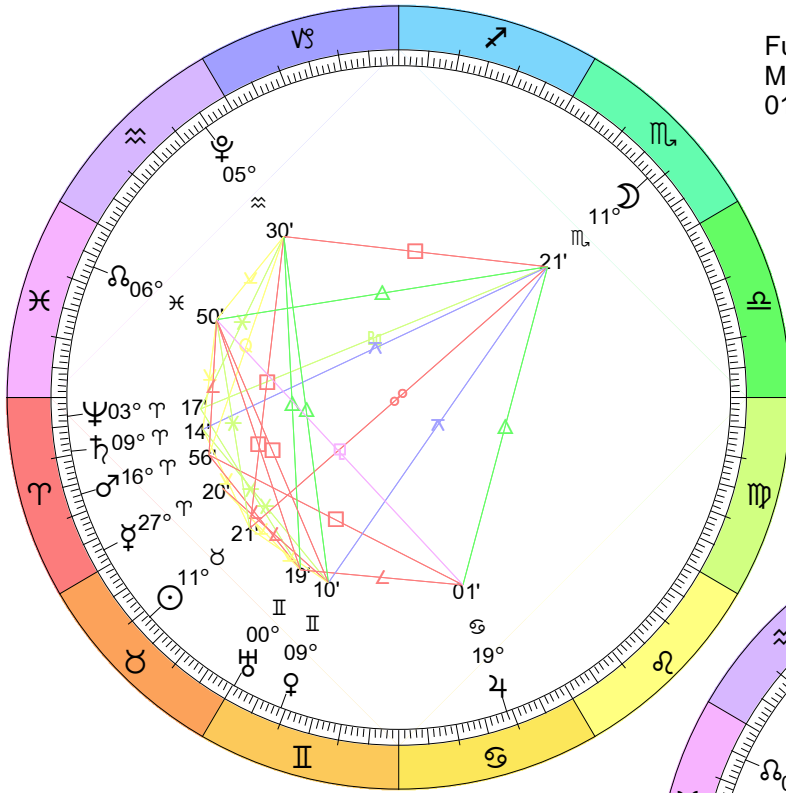

Full Moon (Snow Moon)
 Feb 1, 2026
 05:09:51 PM EST

New Moon
 Eclipse (Annular)
 Feb 17, 2026
 07:02:15 AM EST

Full Moon (Egg Moon)
Apr 1, 2026
10:13:22 PM EDT

New Moon
Apr 17, 2026
07:53:11 AM EDT

Full Moon (Flower Moon)
May 1, 2026
01:23:52 PM EDT

New Moon
May 16, 2026
04:02:39 PM EDT

Full Moon (Honey Moon)
May 31, 2026
04:46:17 AM EDT

New Moon
 Jun 14, 2026
 10:54:58 PM EDT

Full Moon (Buck Moon)
 Jun 29, 2026
 07:58:07 PM EDT

New Moon
 Jul 14, 2026
 05:44:12 AM EDT

Full Moon (Sturgeon Moon)
 Jul 29, 2026
 10:36:25 AM EDT

Full Moon (Harvest Moon)
Eclipse (Umbral)
Aug 28, 2026
00:19:07 AM EDT

New Moon
Sep 10, 2026
11:27:46 PM EDT

Full Moon (Hunter's Moon)
Sep 26, 2026
12:50:08 PM EDT

Full Moon (Wolf Moon)
Dec 23, 2026
08:29:21 PM EST