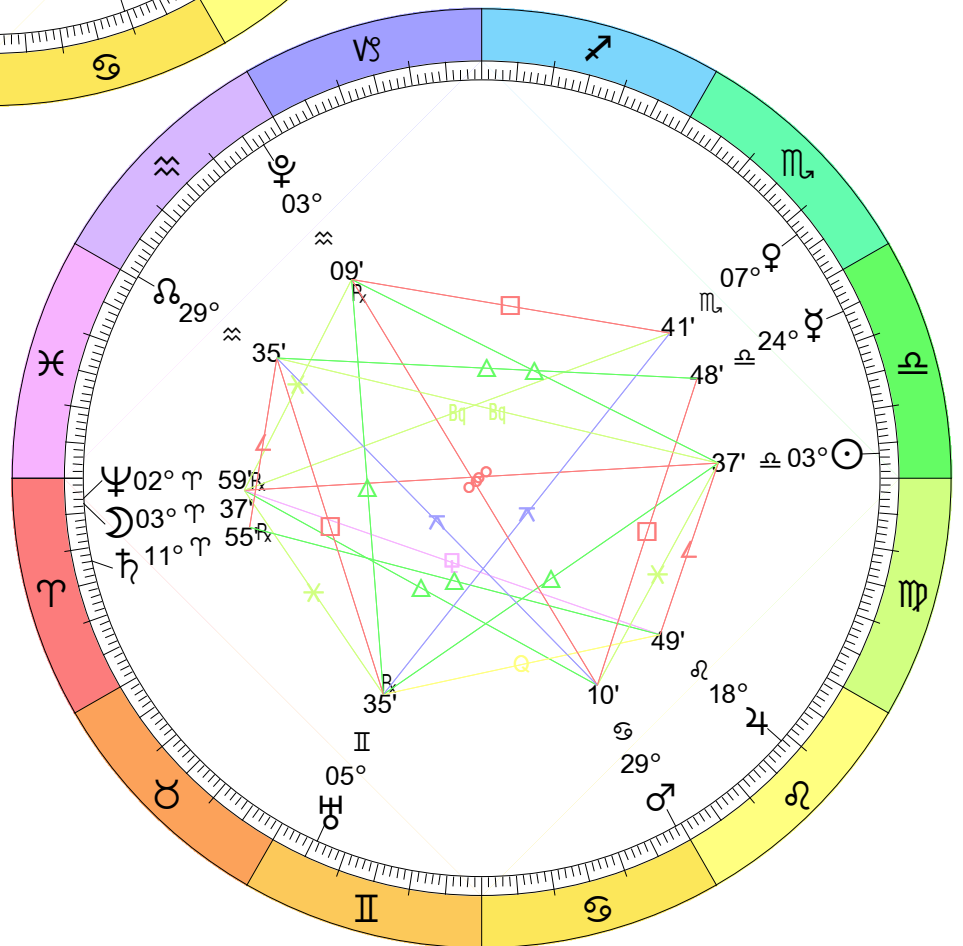

Full Moon (Snow Moon)
 Feb 1, 2026
 05:09:51 PM EST

New Moon
 Eclipse (Annular)
 Feb 17, 2026
 07:02:15 AM EST

Full Moon (Egg Moon)
Apr 1, 2026
10:13:22 PM EDT

New Moon
Apr 17, 2026
07:53:11 AM EDT

Full Moon (Flower Moon)
May 1, 2026
01:23:52 PM EDT

New Moon
May 16, 2026
04:02:39 PM EDT

Full Moon (Honey Moon)
May 31, 2026
04:46:17 AM EDT

New Moon
 Jun 14, 2026
 10:54:58 PM EDT

Full Moon (Buck Moon)
 Jun 29, 2026
 07:58:07 PM EDT

New Moon
 Jul 14, 2026
 05:44:12 AM EDT

Full Moon (Sturgeon Moon)
 Jul 29, 2026
 10:36:25 AM EDT

Full Moon (Harvest Moon)
Eclipse (Umbral)
Aug 28, 2026
00:19:07 AM EDT

New Moon
Sep 10, 2026
11:27:46 PM EDT

Full Moon (Hunter's Moon)
Sep 26, 2026
12:50:08 PM EDT

Full Moon (Wolf Moon)
Dec 23, 2026
08:29:21 PM EST