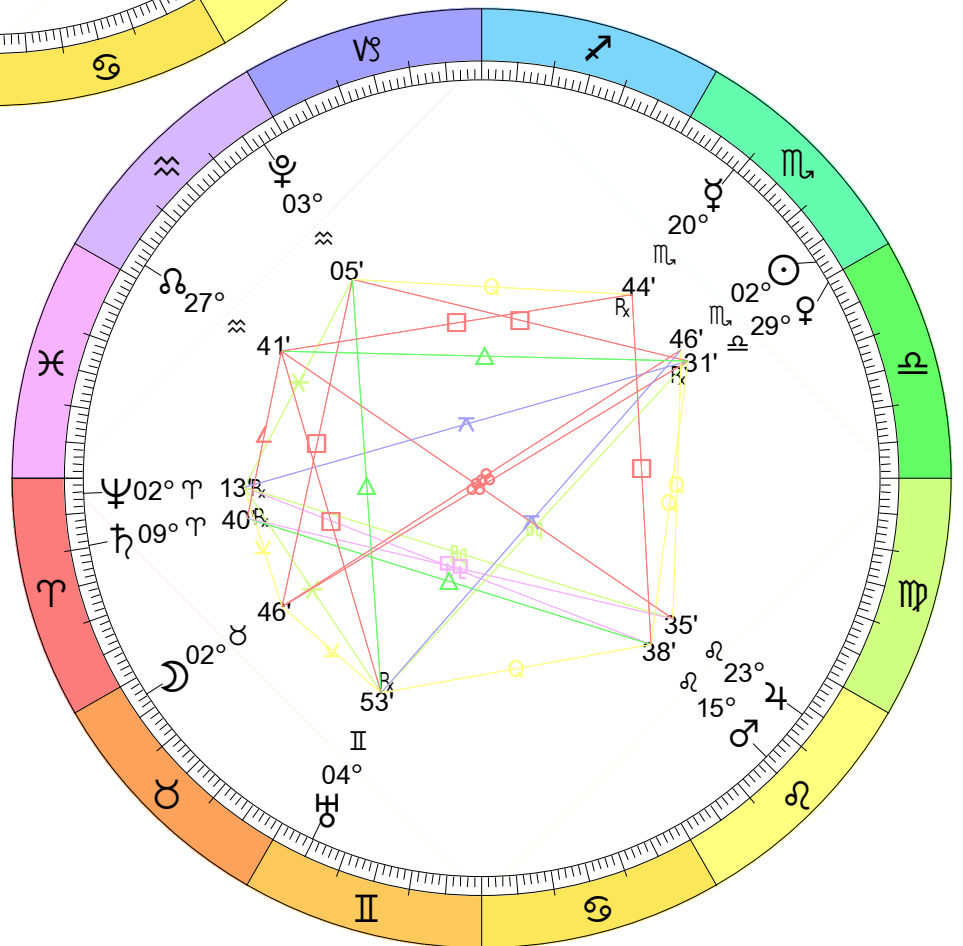

Full Moon (Snow Moon)
 Feb 1, 2026
 05:09:51 PM EST

New Moon
 Eclipse (Annular)
 Feb 17, 2026
 07:02:15 AM EST

Full Moon (Egg Moon)
Apr 1, 2026
10:13:22 PM EDT

New Moon
Apr 17, 2026
07:53:11 AM EDT

Full Moon (Flower Moon)
May 1, 2026
01:23:52 PM EDT

Full Moon (Sturgeon Moon)
 Jul 29, 2026
 10:36:25 AM EDT

Full Moon (Harvest Moon)
Eclipse (Umbral)
Aug 28, 2026
00:19:07 AM EDT

New Moon
Sep 10, 2026
11:27:46 PM EDT

Full Moon (Hunter's Moon)
Sep 26, 2026
12:50:08 PM EDT

New Moon
 Oct 10, 2026
 11:50:24 AM EDT

Full Moon (Frost Moon)
 Oct 26, 2026
 00:12:35 AM EDT

New Moon
Nov 9, 2026
02:03:11 AM EST

Full Moon (Cold Moon)
Nov 24, 2026
09:54:08 AM EST

New Moon
Dec 8, 2026
07:52:57 PM EST

Full Moon (Wolf Moon)
Dec 23, 2026
08:29:21 PM EST