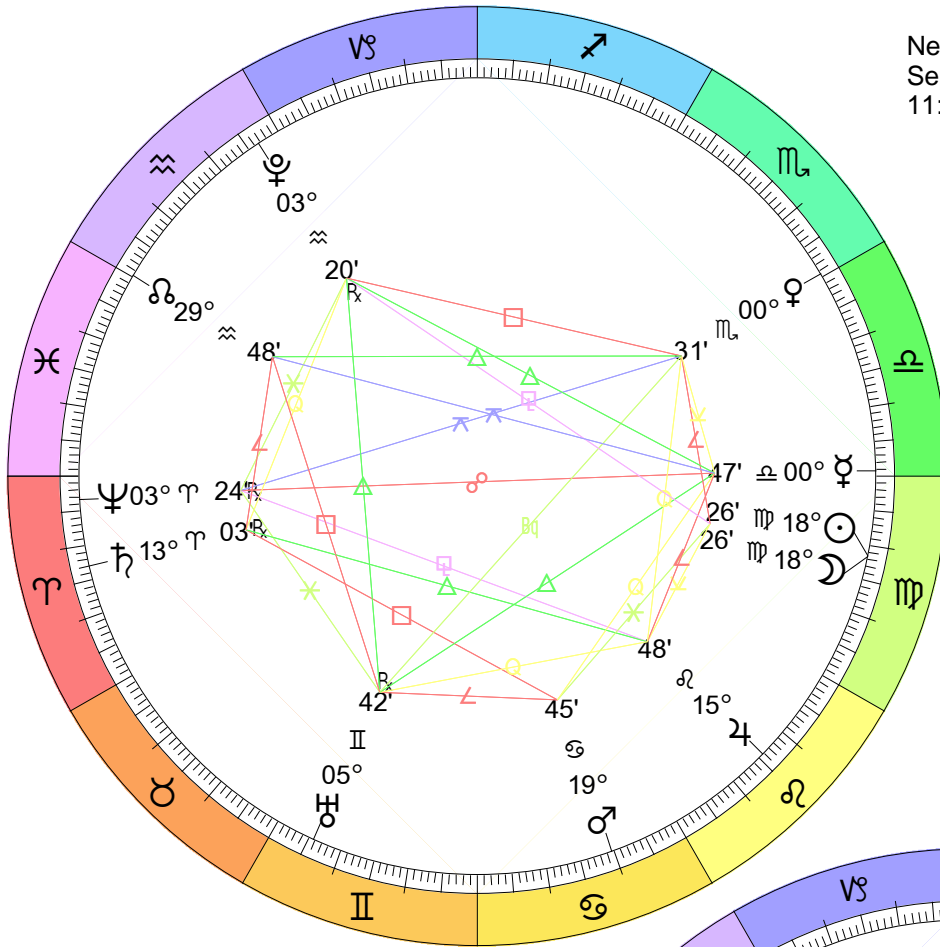

Full Moon (Snow Moon)
 Feb 1, 2026
 05:09:51 PM EST

New Moon
 Eclipse (Annular)
 Feb 17, 2026
 07:02:15 AM EST

Full Moon (Egg Moon)
Apr 1, 2026
10:13:22 PM EDT

New Moon
Apr 17, 2026
07:53:11 AM EDT

Full Moon (Flower Moon)
May 1, 2026
01:23:52 PM EDT

New Moon
May 16, 2026
04:02:39 PM EDT

Full Moon (Honey Moon)
May 31, 2026
04:46:17 AM EDT

New Moon
 Jun 14, 2026
 10:54:58 PM EDT

Full Moon (Buck Moon)
 Jun 29, 2026
 07:58:07 PM EDT

New Moon
 Jul 14, 2026
 05:44:12 AM EDT

Full Moon (Sturgeon Moon)
 Jul 29, 2026
 10:36:25 AM EDT

Full Moon (Harvest Moon)
Eclipse (Umbral)
Aug 28, 2026
00:19:07 AM EDT

New Moon
Sep 10, 2026
11:27:46 PM EDT

Full Moon (Hunter's Moon)
Sep 26, 2026
12:50:08 PM EDT

Full Moon (Wolf Moon)
Dec 23, 2026
08:29:21 PM EST