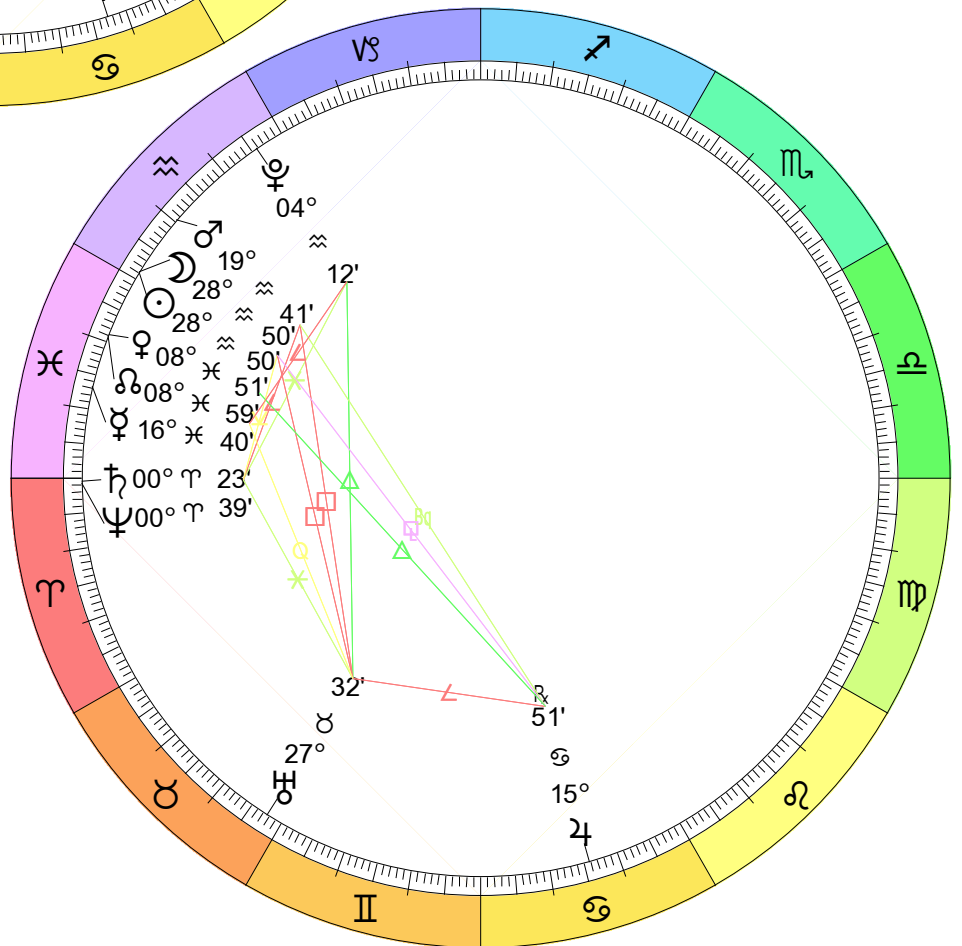

Full Moon (Snow Moon)
 Feb 1, 2026
 05:09:51 PM EST

New Moon
 Eclipse (Annular)
 Feb 17, 2026
 07:02:15 AM EST

Full Moon (Egg Moon)
Apr 1, 2026
10:13:22 PM EDT

New Moon
Apr 17, 2026
07:53:11 AM EDT

Full Moon (Flower Moon)
May 1, 2026
01:23:52 PM EDT

New Moon
May 16, 2026
04:02:39 PM EDT

Full Moon (Honey Moon)
May 31, 2026
04:46:17 AM EDT

New Moon
 Jun 14, 2026
 10:54:58 PM EDT

Full Moon (Buck Moon)
 Jun 29, 2026
 07:58:07 PM EDT

New Moon
 Jul 14, 2026
 05:44:12 AM EDT

Full Moon (Sturgeon Moon)
 Jul 29, 2026
 10:36:25 AM EDT

Full Moon (Harvest Moon)
Eclipse (Umbral)
Aug 28, 2026
00:19:07 AM EDT

New Moon
Sep 10, 2026
11:27:46 PM EDT

Full Moon (Hunter's Moon)
Sep 26, 2026
12:50:08 PM EDT

Full Moon (Wolf Moon)
Dec 23, 2026
08:29:21 PM EST