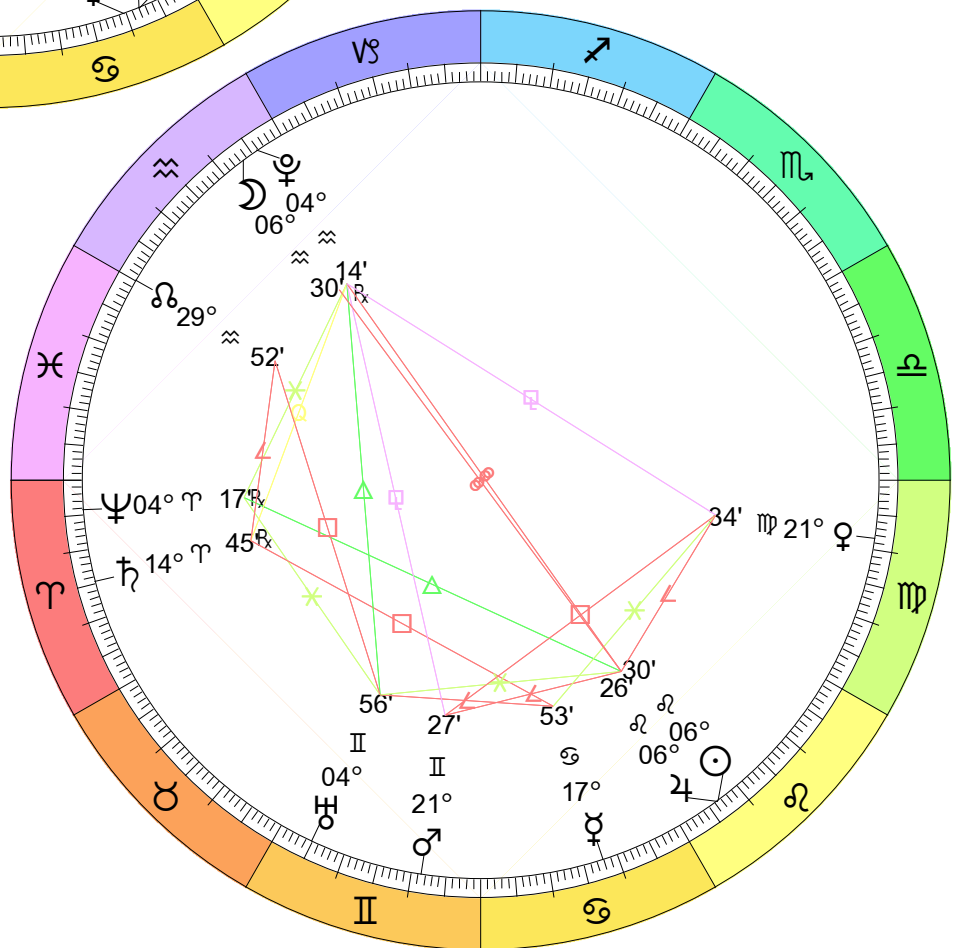

Full Moon (Snow Moon)
 Feb 1, 2026
 05:09:51 PM EST

New Moon
 Eclipse (Annular)
 Feb 17, 2026
 07:02:15 AM EST

Full Moon (Egg Moon)
Apr 1, 2026
10:13:22 PM EDT

New Moon
Apr 17, 2026
07:53:11 AM EDT

Full Moon (Flower Moon)
May 1, 2026
01:23:52 PM EDT

New Moon
May 16, 2026
04:02:39 PM EDT

Full Moon (Honey Moon)
May 31, 2026
04:46:17 AM EDT

New Moon
 Jun 14, 2026
 10:54:58 PM EDT

Full Moon (Buck Moon)
 Jun 29, 2026
 07:58:07 PM EDT

New Moon
 Jul 14, 2026
 05:44:12 AM EDT

Full Moon (Sturgeon Moon)
 Jul 29, 2026
 10:36:25 AM EDT

Full Moon (Harvest Moon)
Eclipse (Umbral)
Aug 28, 2026
00:19:07 AM EDT

New Moon
Sep 10, 2026
11:27:46 PM EDT

Full Moon (Hunter's Moon)
Sep 26, 2026
12:50:08 PM EDT

Full Moon (Wolf Moon)
Dec 23, 2026
08:29:21 PM EST