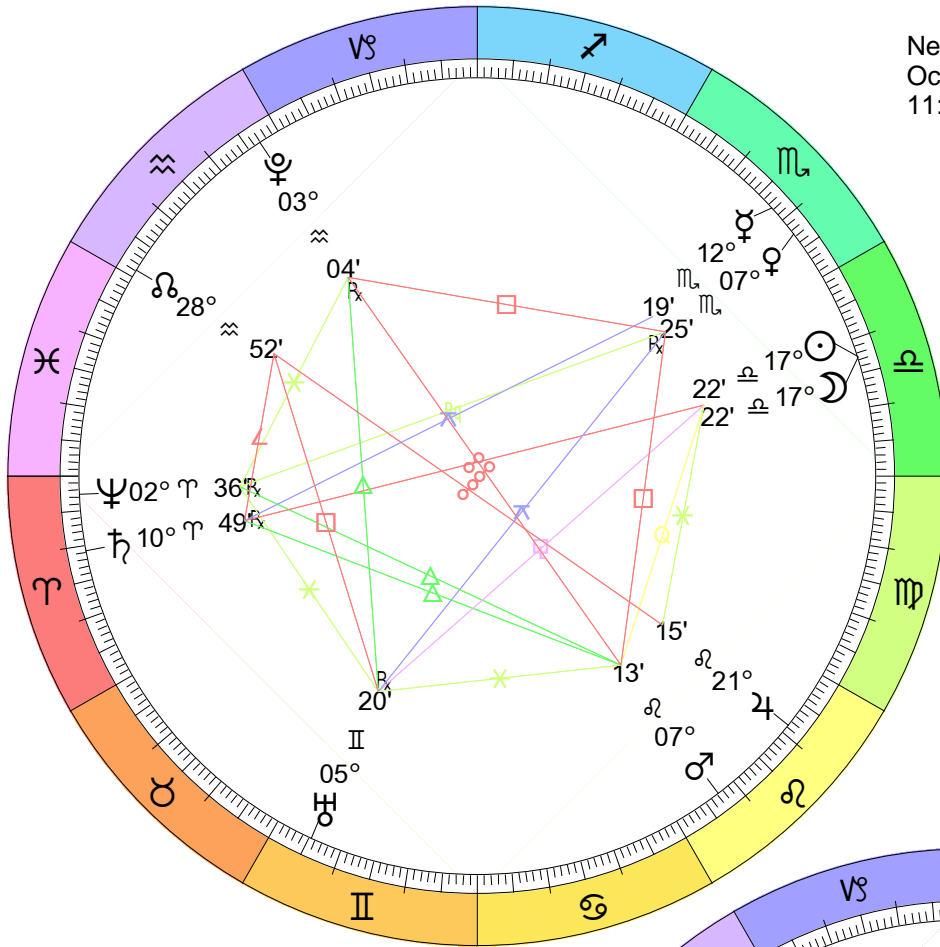

Full Moon (Snow Moon)
 Feb 1, 2026
 05:09:51 PM EST

New Moon
 Eclipse (Annular)
 Feb 17, 2026
 07:02:15 AM EST

Full Moon (Egg Moon)
Apr 1, 2026
10:13:22 PM EDT

New Moon
Apr 17, 2026
07:53:11 AM EDT

Full Moon (Flower Moon)
May 1, 2026
01:23:52 PM EDT

Full Moon (Sturgeon Moon)
 Jul 29, 2026
 10:36:25 AM EDT

Full Moon (Harvest Moon)
Eclipse (Umbral)
Aug 28, 2026
00:19:07 AM EDT

New Moon
Sep 10, 2026
11:27:46 PM EDT

Full Moon (Hunter's Moon)
Sep 26, 2026
12:50:08 PM EDT

New Moon
 Oct 10, 2026
 11:50:24 AM EDT

Full Moon (Frost Moon)
 Oct 26, 2026
 00:12:35 AM EDT

New Moon
Nov 9, 2026
02:03:11 AM EST

Full Moon (Cold Moon)
Nov 24, 2026
09:54:08 AM EST

New Moon
Dec 8, 2026
07:52:57 PM EST

Full Moon (Wolf Moon)
Dec 23, 2026
08:29:21 PM EST