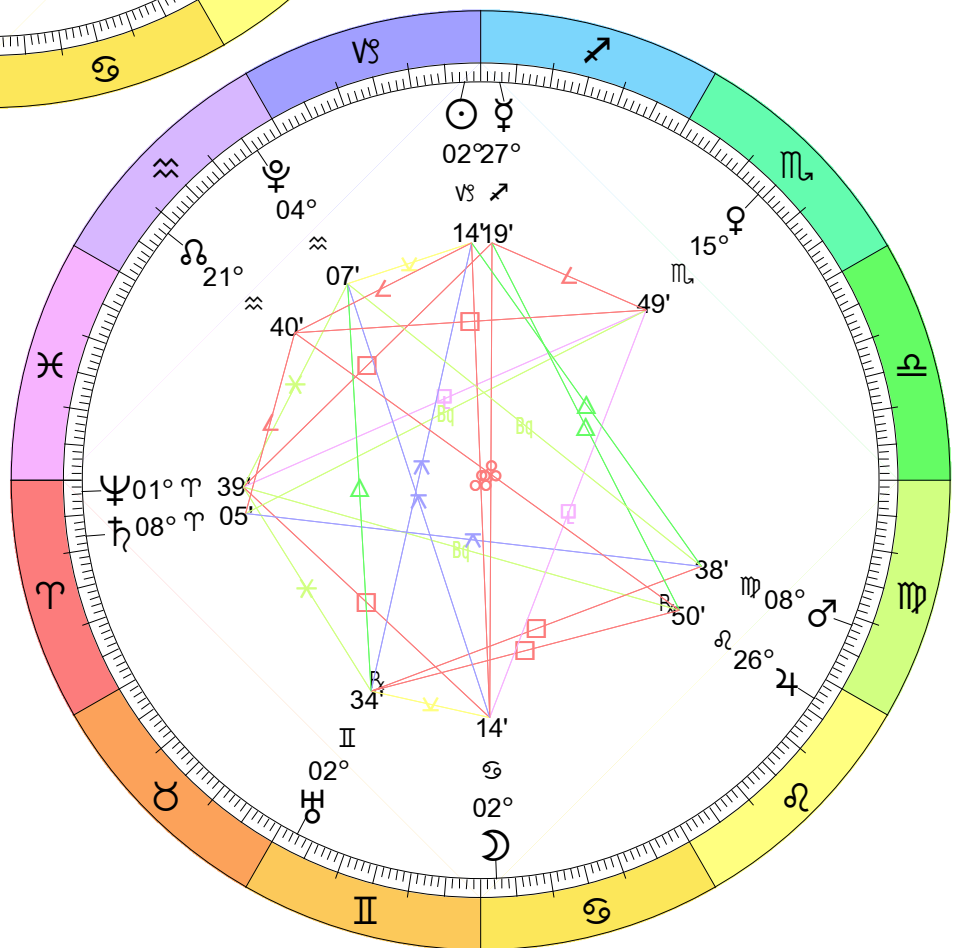

Full Moon (Snow Moon)
 Feb 1, 2026
 05:09:51 PM EST

New Moon
 Eclipse (Annular)
 Feb 17, 2026
 07:02:15 AM EST

Full Moon (Egg Moon)
Apr 1, 2026
10:13:22 PM EDT

New Moon
Apr 17, 2026
07:53:11 AM EDT

Full Moon (Flower Moon)
May 1, 2026
01:23:52 PM EDT

Full Moon (Sturgeon Moon)
 Jul 29, 2026
 10:36:25 AM EDT

Full Moon (Harvest Moon)
Eclipse (Umbral)
Aug 28, 2026
00:19:07 AM EDT

New Moon
Sep 10, 2026
11:27:46 PM EDT

Full Moon (Hunter's Moon)
Sep 26, 2026
12:50:08 PM EDT

New Moon
 Oct 10, 2026
 11:50:24 AM EDT

Full Moon (Frost Moon)
 Oct 26, 2026
 00:12:35 AM EDT

New Moon
Nov 9, 2026
02:03:11 AM EST

Full Moon (Cold Moon)
Nov 24, 2026
09:54:08 AM EST

New Moon
Dec 8, 2026
07:52:57 PM EST

Full Moon (Wolf Moon)
Dec 23, 2026
08:29:21 PM EST