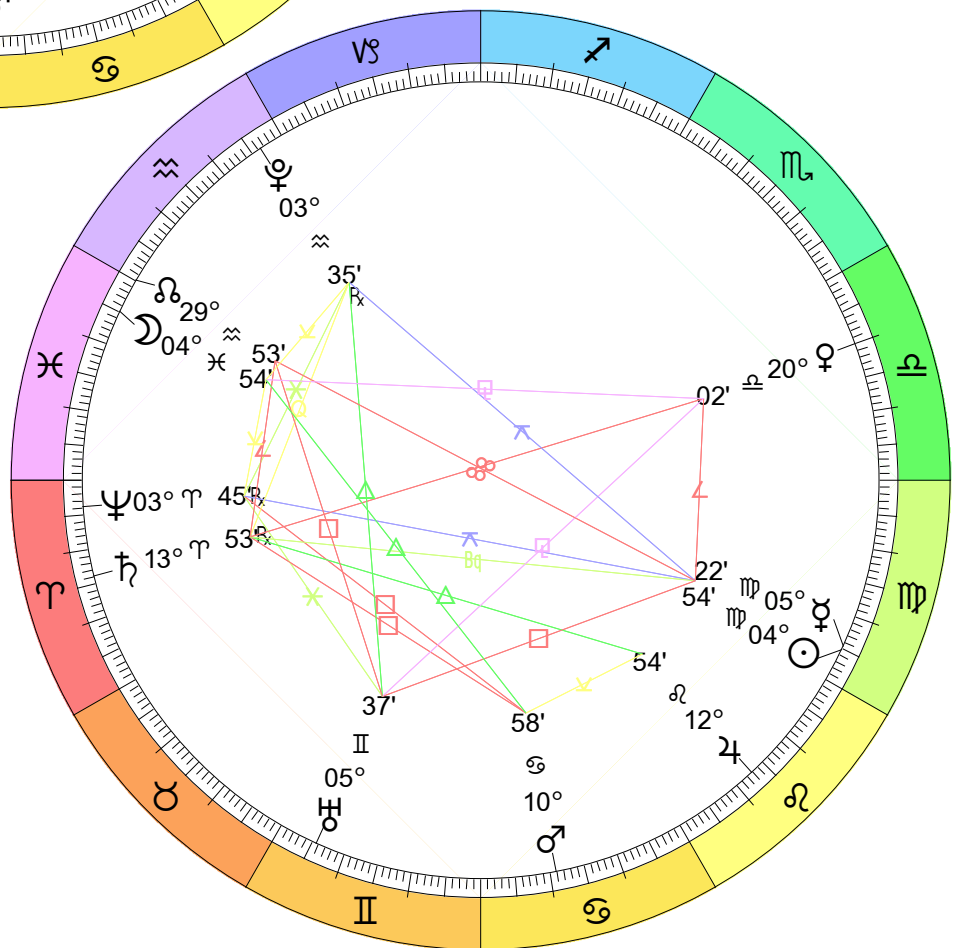

Full Moon (Snow Moon)
 Feb 1, 2026
 05:09:51 PM EST

New Moon
 Eclipse (Annular)
 Feb 17, 2026
 07:02:15 AM EST

Full Moon (Egg Moon)
Apr 1, 2026
10:13:22 PM EDT

New Moon
Apr 17, 2026
07:53:11 AM EDT

Full Moon (Flower Moon)
May 1, 2026
01:23:52 PM EDT

New Moon
May 16, 2026
04:02:39 PM EDT

Full Moon (Honey Moon)
May 31, 2026
04:46:17 AM EDT

New Moon
 Jun 14, 2026
 10:54:58 PM EDT

Full Moon (Buck Moon)
 Jun 29, 2026
 07:58:07 PM EDT

New Moon
 Jul 14, 2026
 05:44:12 AM EDT

Full Moon (Sturgeon Moon)
 Jul 29, 2026
 10:36:25 AM EDT

Full Moon (Harvest Moon)
Eclipse (Umbral)
Aug 28, 2026
00:19:07 AM EDT

New Moon
Sep 10, 2026
11:27:46 PM EDT

Full Moon (Hunter's Moon)
Sep 26, 2026
12:50:08 PM EDT

Full Moon (Wolf Moon)
Dec 23, 2026
08:29:21 PM EST