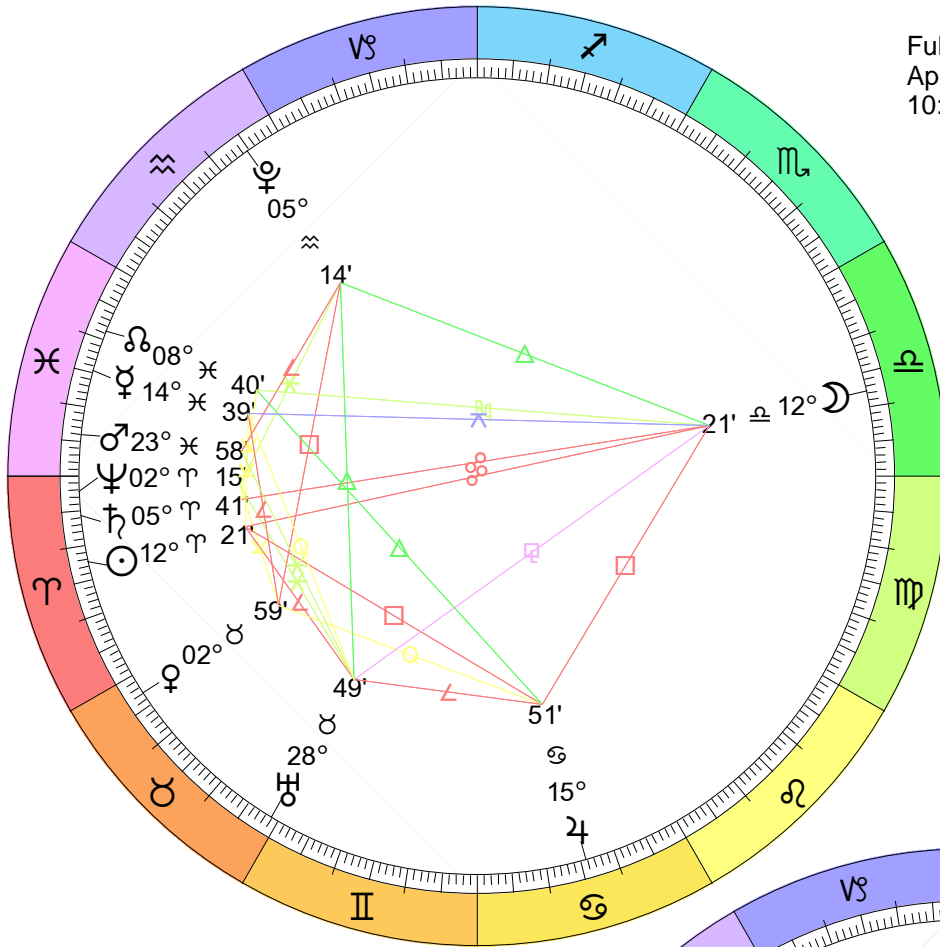

Full Moon (Snow Moon)
 Feb 1, 2026
 05:09:51 PM EST

New Moon
 Eclipse (Annular)
 Feb 17, 2026
 07:02:15 AM EST

Full Moon (Egg Moon)
Apr 1, 2026
10:13:22 PM EDT

New Moon
Apr 17, 2026
07:53:11 AM EDT

Full Moon (Flower Moon)
May 1, 2026
01:23:52 PM EDT

New Moon
May 16, 2026
04:02:39 PM EDT

Full Moon (Honey Moon)
May 31, 2026
04:46:17 AM EDT

New Moon
 Jun 14, 2026
 10:54:58 PM EDT

Full Moon (Buck Moon)
 Jun 29, 2026
 07:58:07 PM EDT

New Moon
 Jul 14, 2026
 05:44:12 AM EDT

Full Moon (Sturgeon Moon)
 Jul 29, 2026
 10:36:25 AM EDT

Full Moon (Harvest Moon)
Eclipse (Umbral)
Aug 28, 2026
00:19:07 AM EDT

New Moon
Sep 10, 2026
11:27:46 PM EDT

Full Moon (Hunter's Moon)
Sep 26, 2026
12:50:08 PM EDT

Full Moon (Wolf Moon)
Dec 23, 2026
08:29:21 PM EST