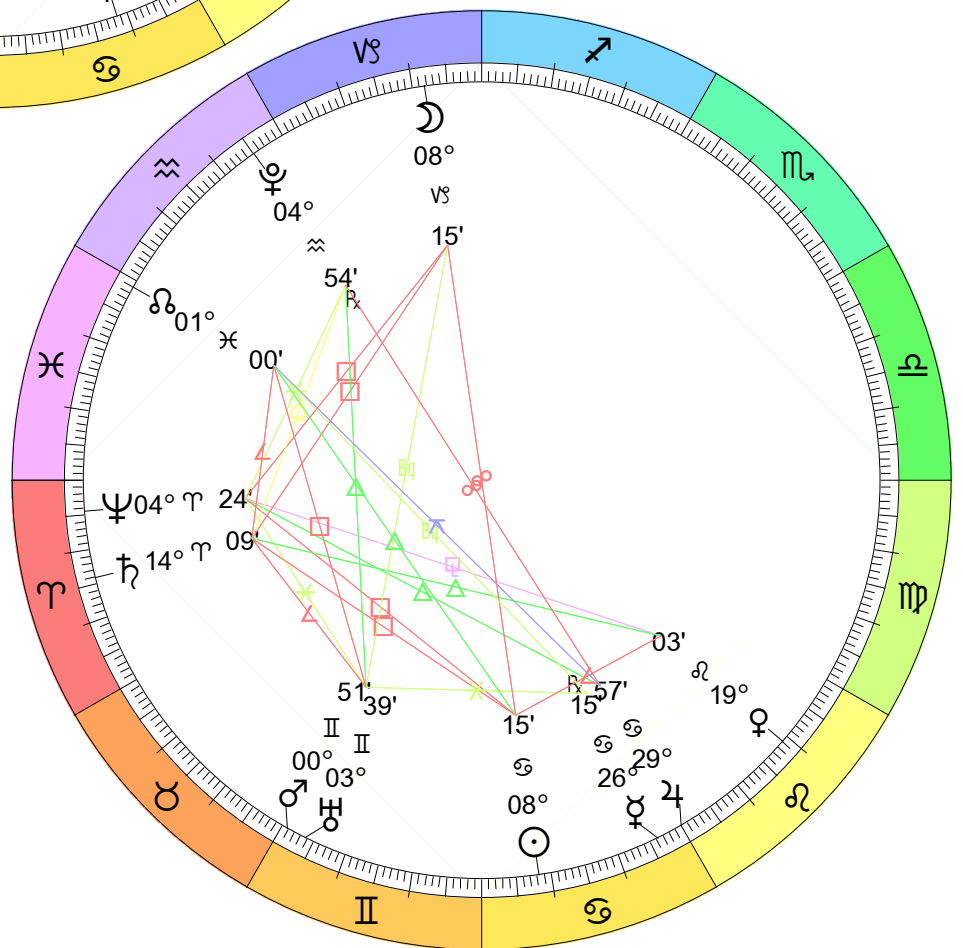

Full Moon (Snow Moon)
 Feb 1, 2026
 05:09:51 PM EST

New Moon
 Eclipse (Annular)
 Feb 17, 2026
 07:02:15 AM EST

Full Moon (Egg Moon)
Apr 1, 2026
10:13:22 PM EDT

New Moon
Apr 17, 2026
07:53:11 AM EDT

Full Moon (Flower Moon)
May 1, 2026
01:23:52 PM EDT

New Moon
May 16, 2026
04:02:39 PM EDT

Full Moon (Honey Moon)
May 31, 2026
04:46:17 AM EDT

New Moon
 Jun 14, 2026
 10:54:58 PM EDT

Full Moon (Buck Moon)
 Jun 29, 2026
 07:58:07 PM EDT

New Moon
 Jul 14, 2026
 05:44:12 AM EDT

Full Moon (Sturgeon Moon)
 Jul 29, 2026
 10:36:25 AM EDT

Full Moon (Harvest Moon)
Eclipse (Umbral)
Aug 28, 2026
00:19:07 AM EDT

New Moon
Sep 10, 2026
11:27:46 PM EDT

Full Moon (Hunter's Moon)
Sep 26, 2026
12:50:08 PM EDT

Full Moon (Wolf Moon)
Dec 23, 2026
08:29:21 PM EST