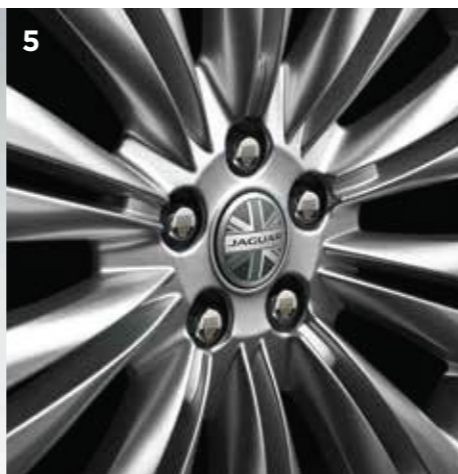

5. WHEEL CENTRE BADGE - UNION JACK

A distinctive monochrome centre badge featuring the Jaguar logo with a Union Jack design providing a British twist.