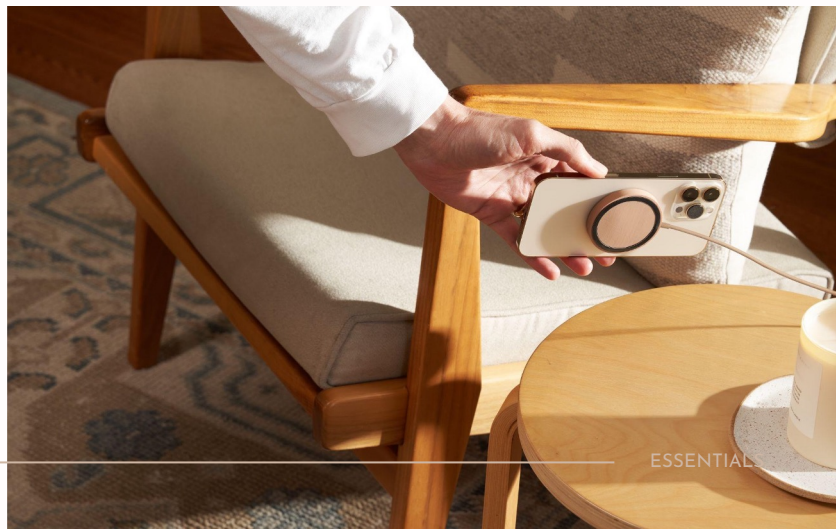

MAG:1

Single-device magnetic charger

AVAILABLE IN

CAMEL CHARCOAL NATURAL

SPECIFICATIONS

- Single-Device MagSafe-Compatible Charging
- Up to 15W Fast Wireless Charging Output
- Extra Long Cable
- USB-C Input
- Certifications: Qi, CE, FCC, ROHS
- Included in the Box: USB-C Charging Cable, Courant Branded Travel Pouch
- Countries of Usage: Universal
- Dimensions: 2.3 x 2.3 x 0.3 in