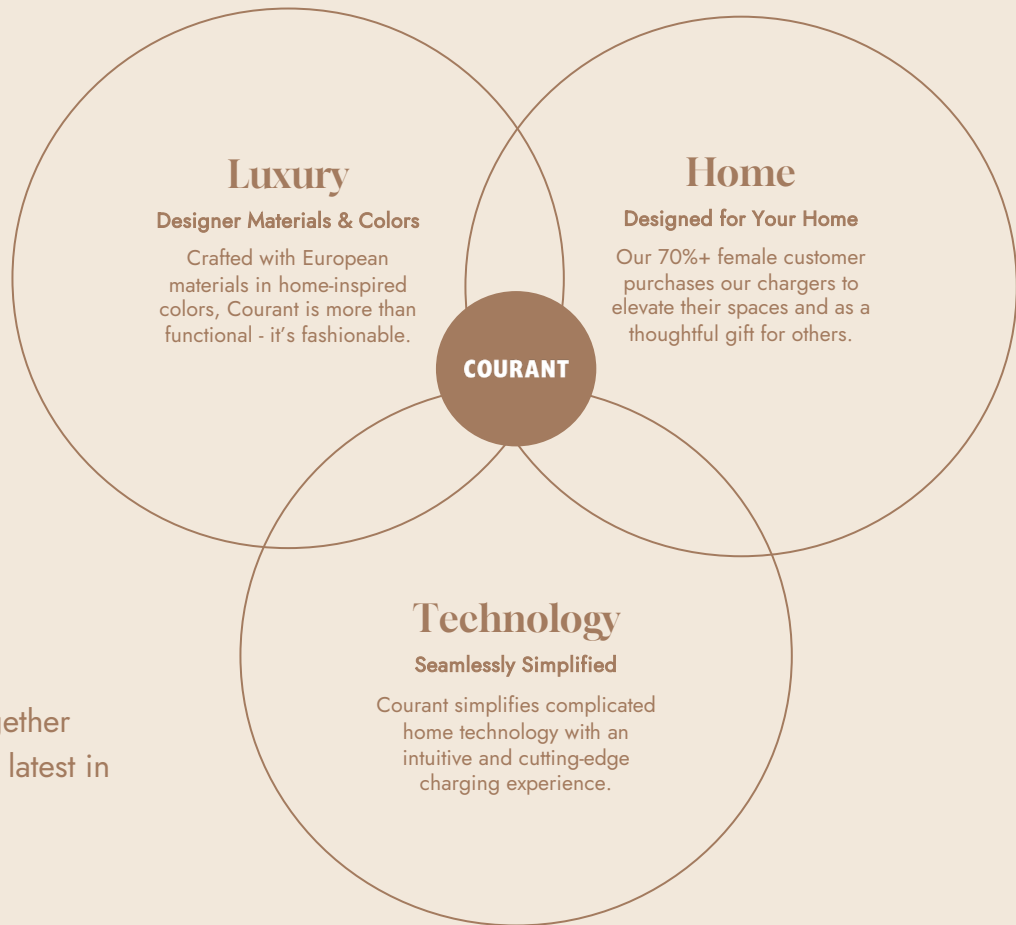

COURANT

CATALOG | 2024

Beautiful Chargers That Elevate Your Home

We make chic charging solutions that combine luxury materials and award-winning design to easily recharge throughout every corner of your home.

The Courant Difference

Courant is the first and only brand to bring together luxury materials, home-focused design and the latest in wireless technology.

Designed & Curated for Your Home

All of our products are designed with your home in mind. That's why we offer the most considered color variety available in our category.