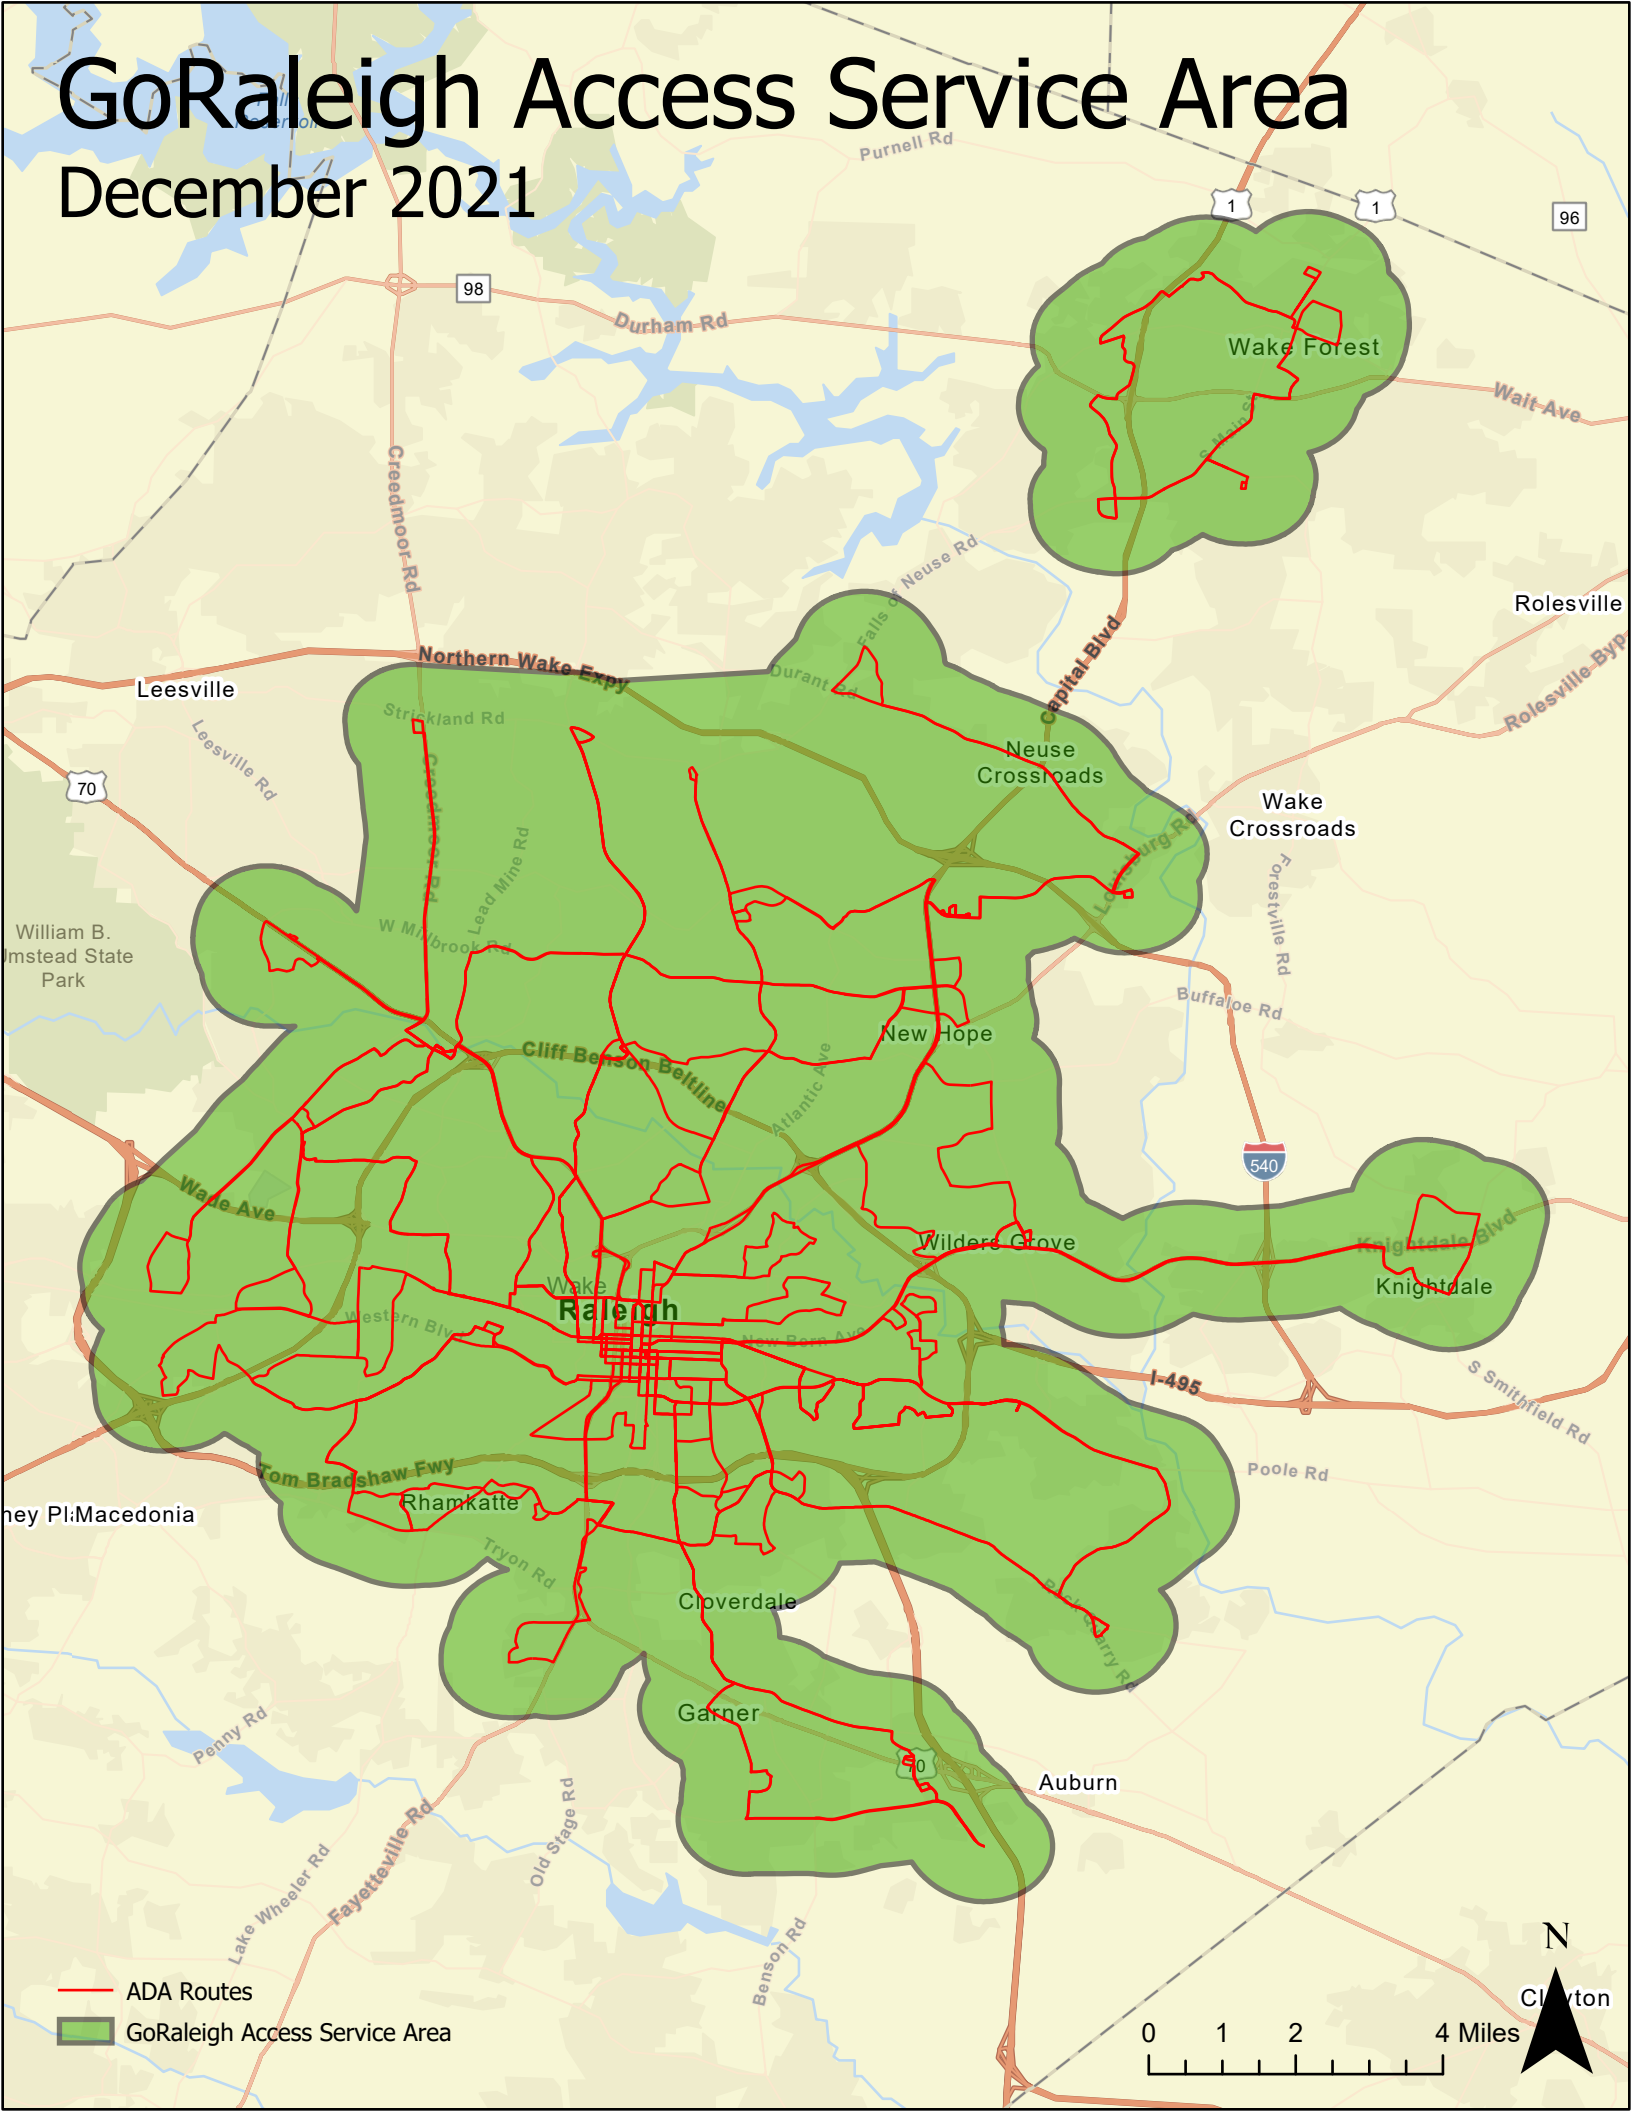

GoRaleigh Access Service Area

December 2021

- ADA Routes
- GoRaleigh Access Service Area