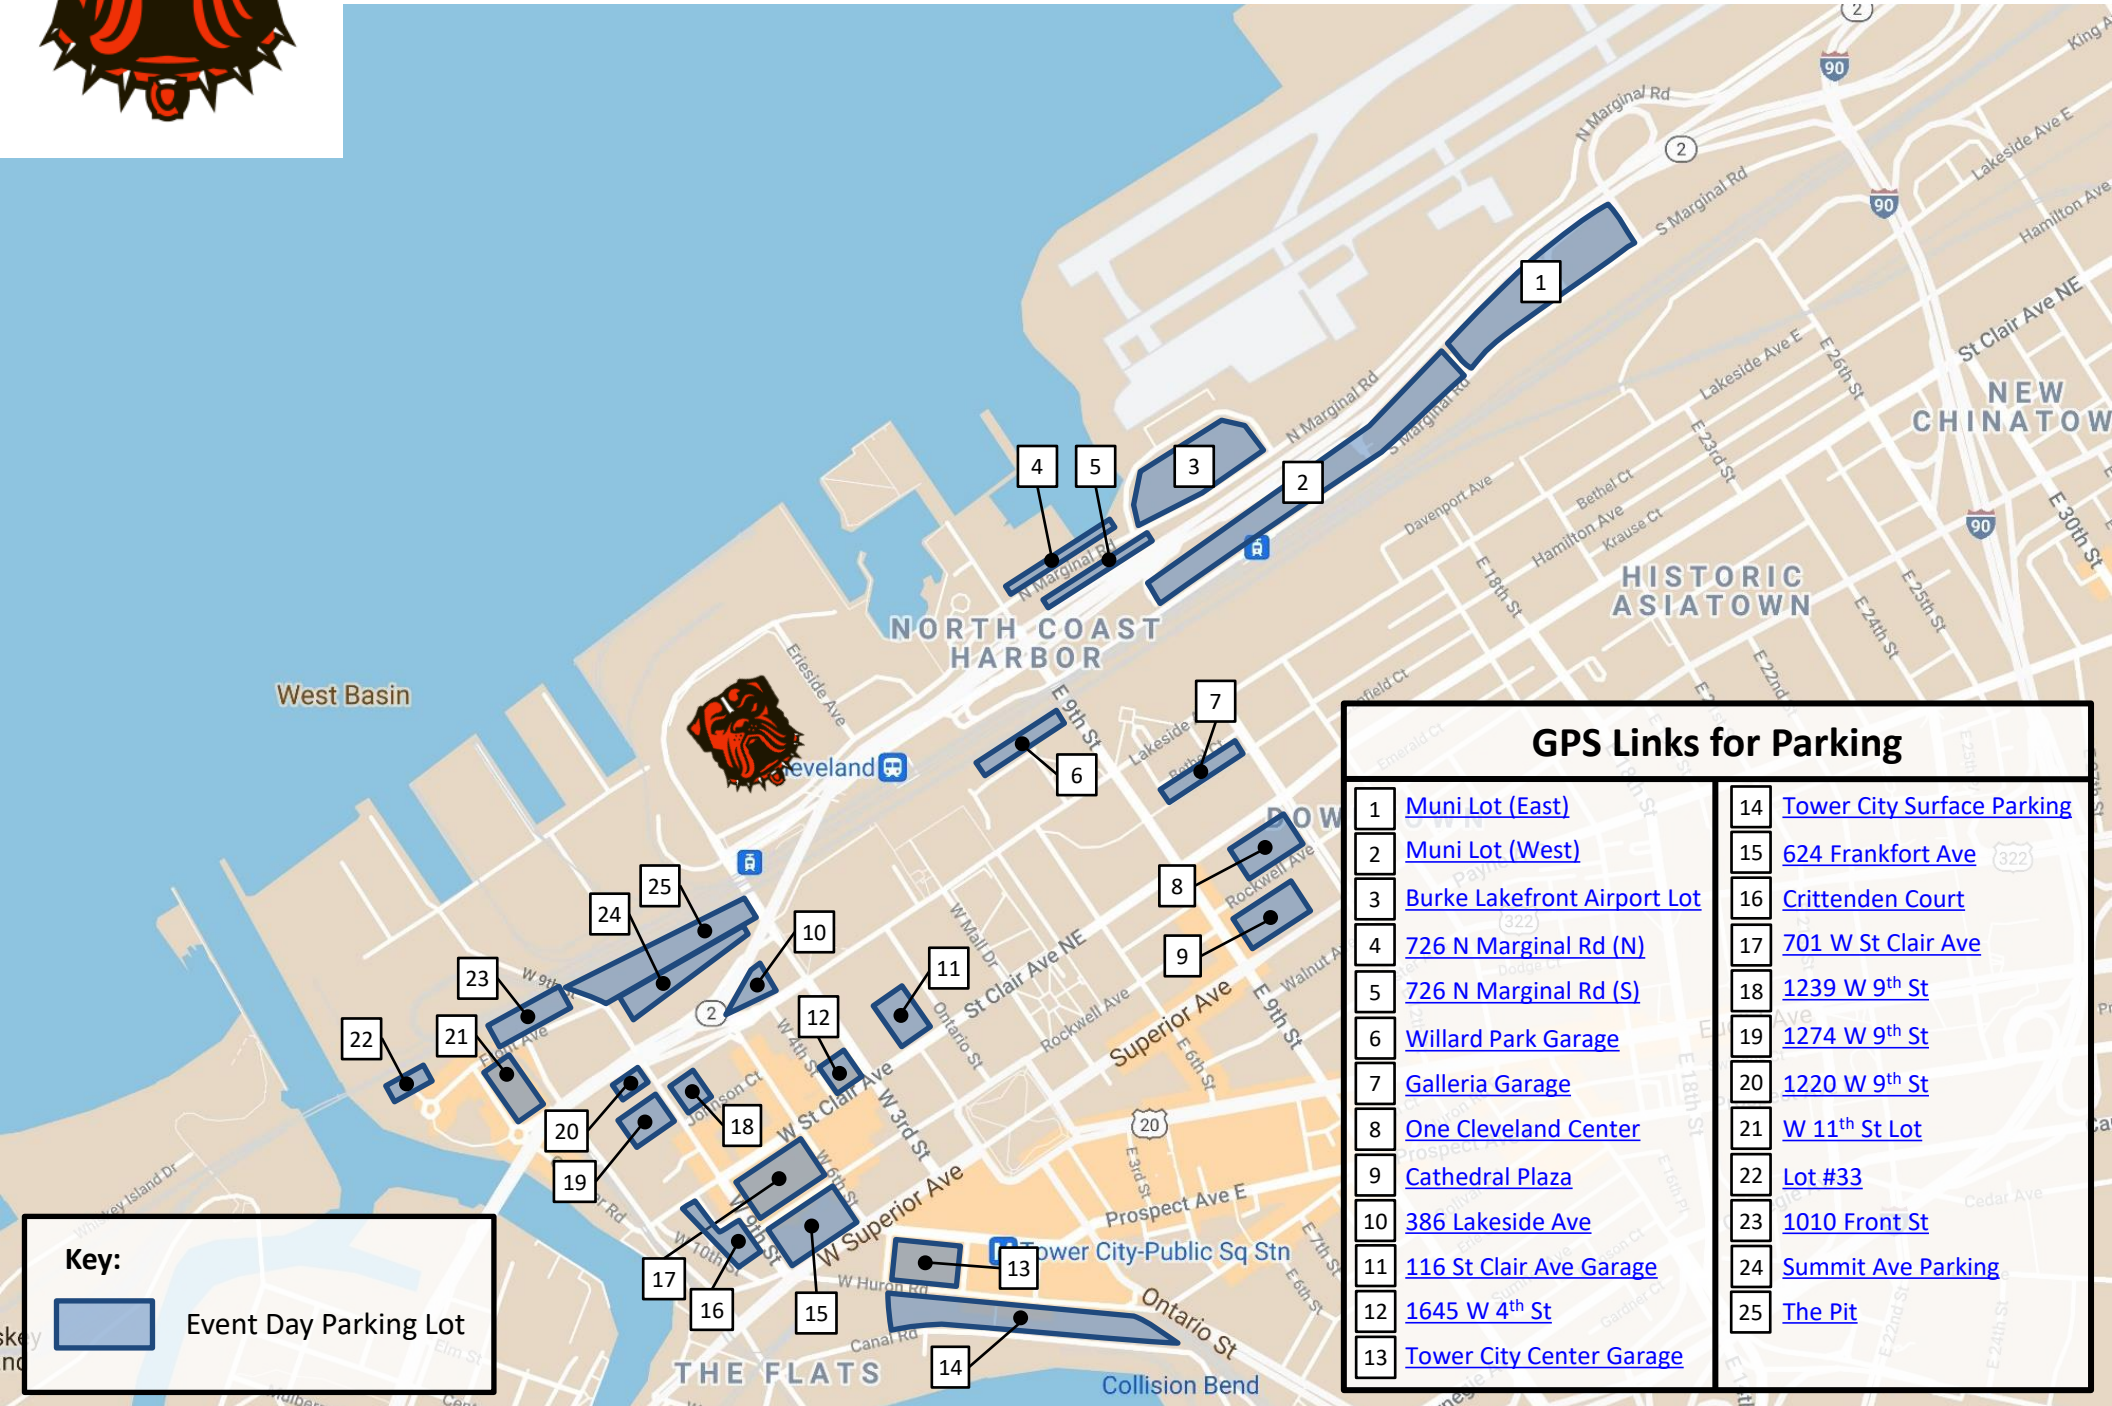

Cleveland Browns Stadium Event Day Parking Lots

GPS Links for Parking	
1	Muni Lot (East)
2	Muni Lot (West)
3	Burke Lakefront Airport Lot
4	726 N Marginal Rd (N)
5	726 N Marginal Rd (S)
6	Willard Park Garage
7	Galleria Garage
8	One Cleveland Center
9	Cathedral Plaza
10	386 Lakeside Ave
11	116 St Clair Ave Garage
12	1645 W 4th St
13	Tower City Center Garage
14	Tower City Surface Parking
15	624 Frankfort Ave
16	Crittenden Court
17	701 W St Clair Ave
18	1239 W 9th St
19	1274 W 9th St
20	1220 W 9th St
21	W 11th St Lot
22	Lot #33
23	1010 Front St
24	Summit Ave Parking
25	The Pit

Key:

 Event Day Parking Lot