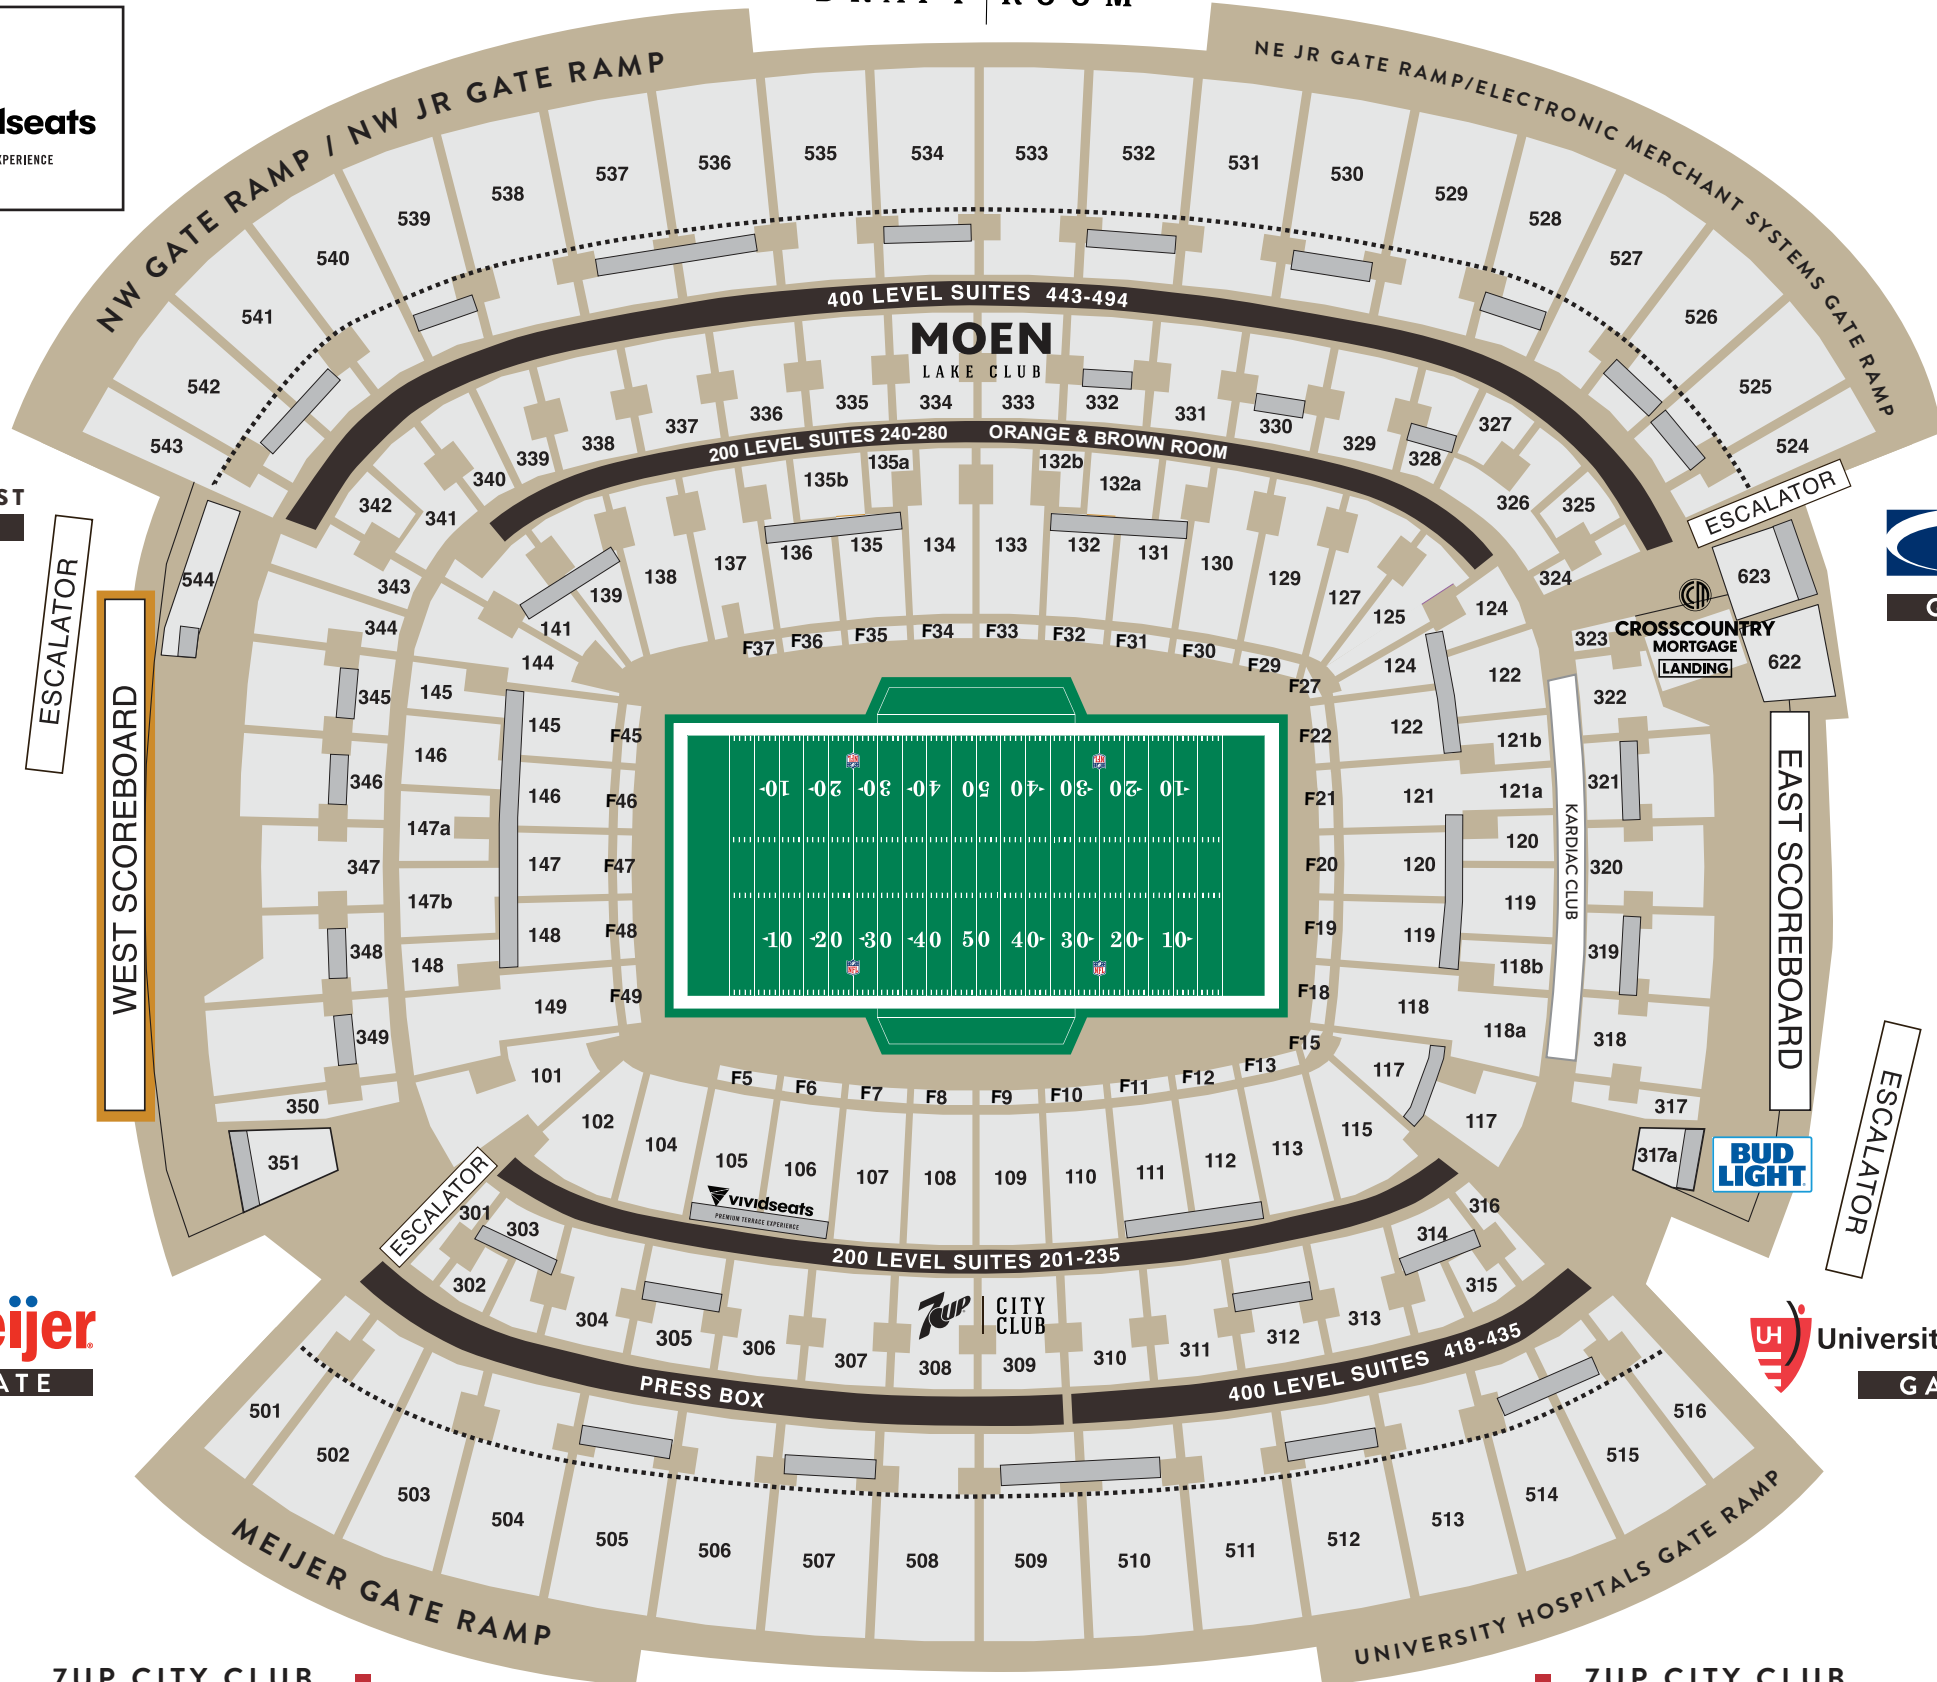

GRAND STAIRCASE

DRAFT ROOM

FIELD LEVEL CLUBS
ACCESS AT SECTION 144

7UP CITY CLUB
SOUTHWEST
ENTRANCE

7UP CITY CLUB
SOUTHEAST
ENTRANCE