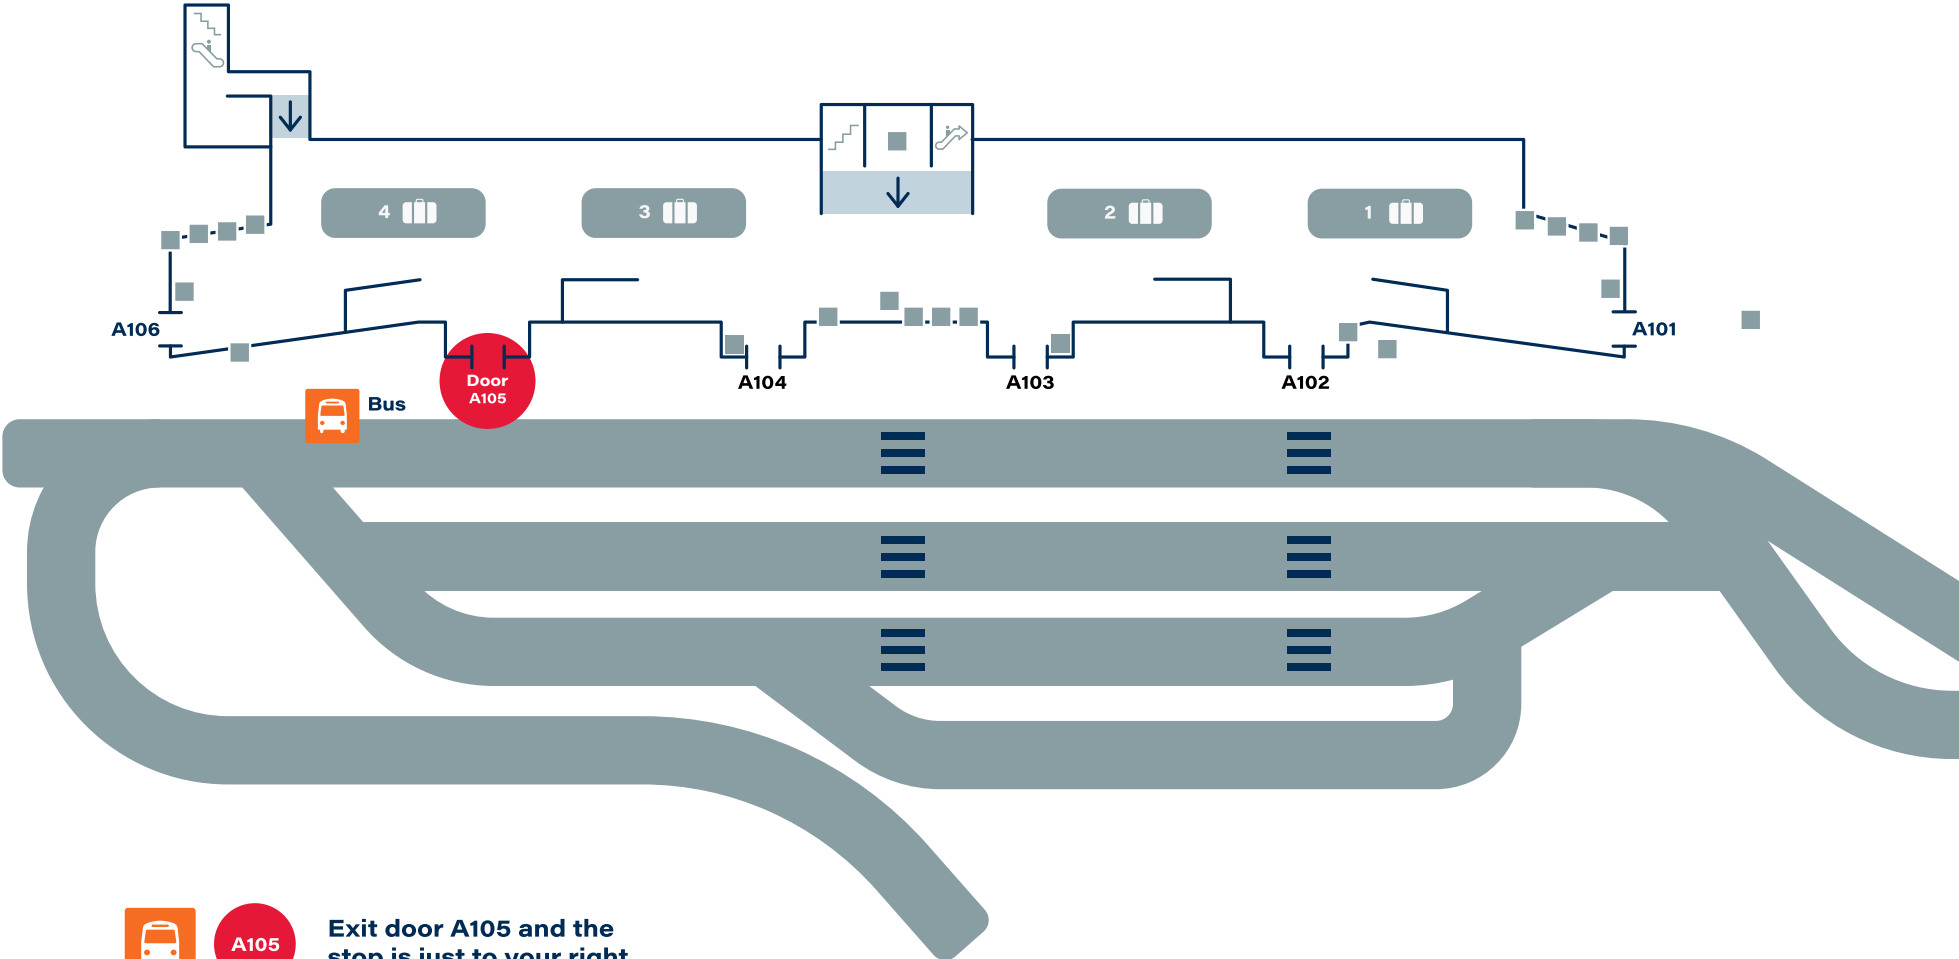

## Find Concord Coach Lines at Logan Airport

Passenger pick-up and drop-off is available at Terminals A, B, C & E only. Please be aware that some coaches are dropping off passengers ONLY. Concord Coach Lines drops off and picks up on the lower level.

# Terminal A Level 1

Exit door A105 and the stop is just to your right.

Passenger pick-up and drop-off is available at Terminals A, B, C & E only. Please be aware that some coaches are dropping off passengers ONLY. Concord Coach Lines drops off and picks up on the lower level.

# Terminal B Level 1

-   (American, or B1) – Exit door B101 and the stop is right in front of the door.
-   Exit door B114 and the stop is right in front of the door.

Passenger pick-up and drop-off is available at Terminals A, B, C & E only. Please be aware that some coaches are dropping off passengers ONLY. Concord Coach Lines drops off and picks up on the lower level.

# Terminal E Level 1

Passenger pick-up and drop-off is available at Terminals A, B, C & E only. Please be aware that some coaches are dropping off passengers ONLY. Concord Coach Lines drops off and picks up on the lower level.