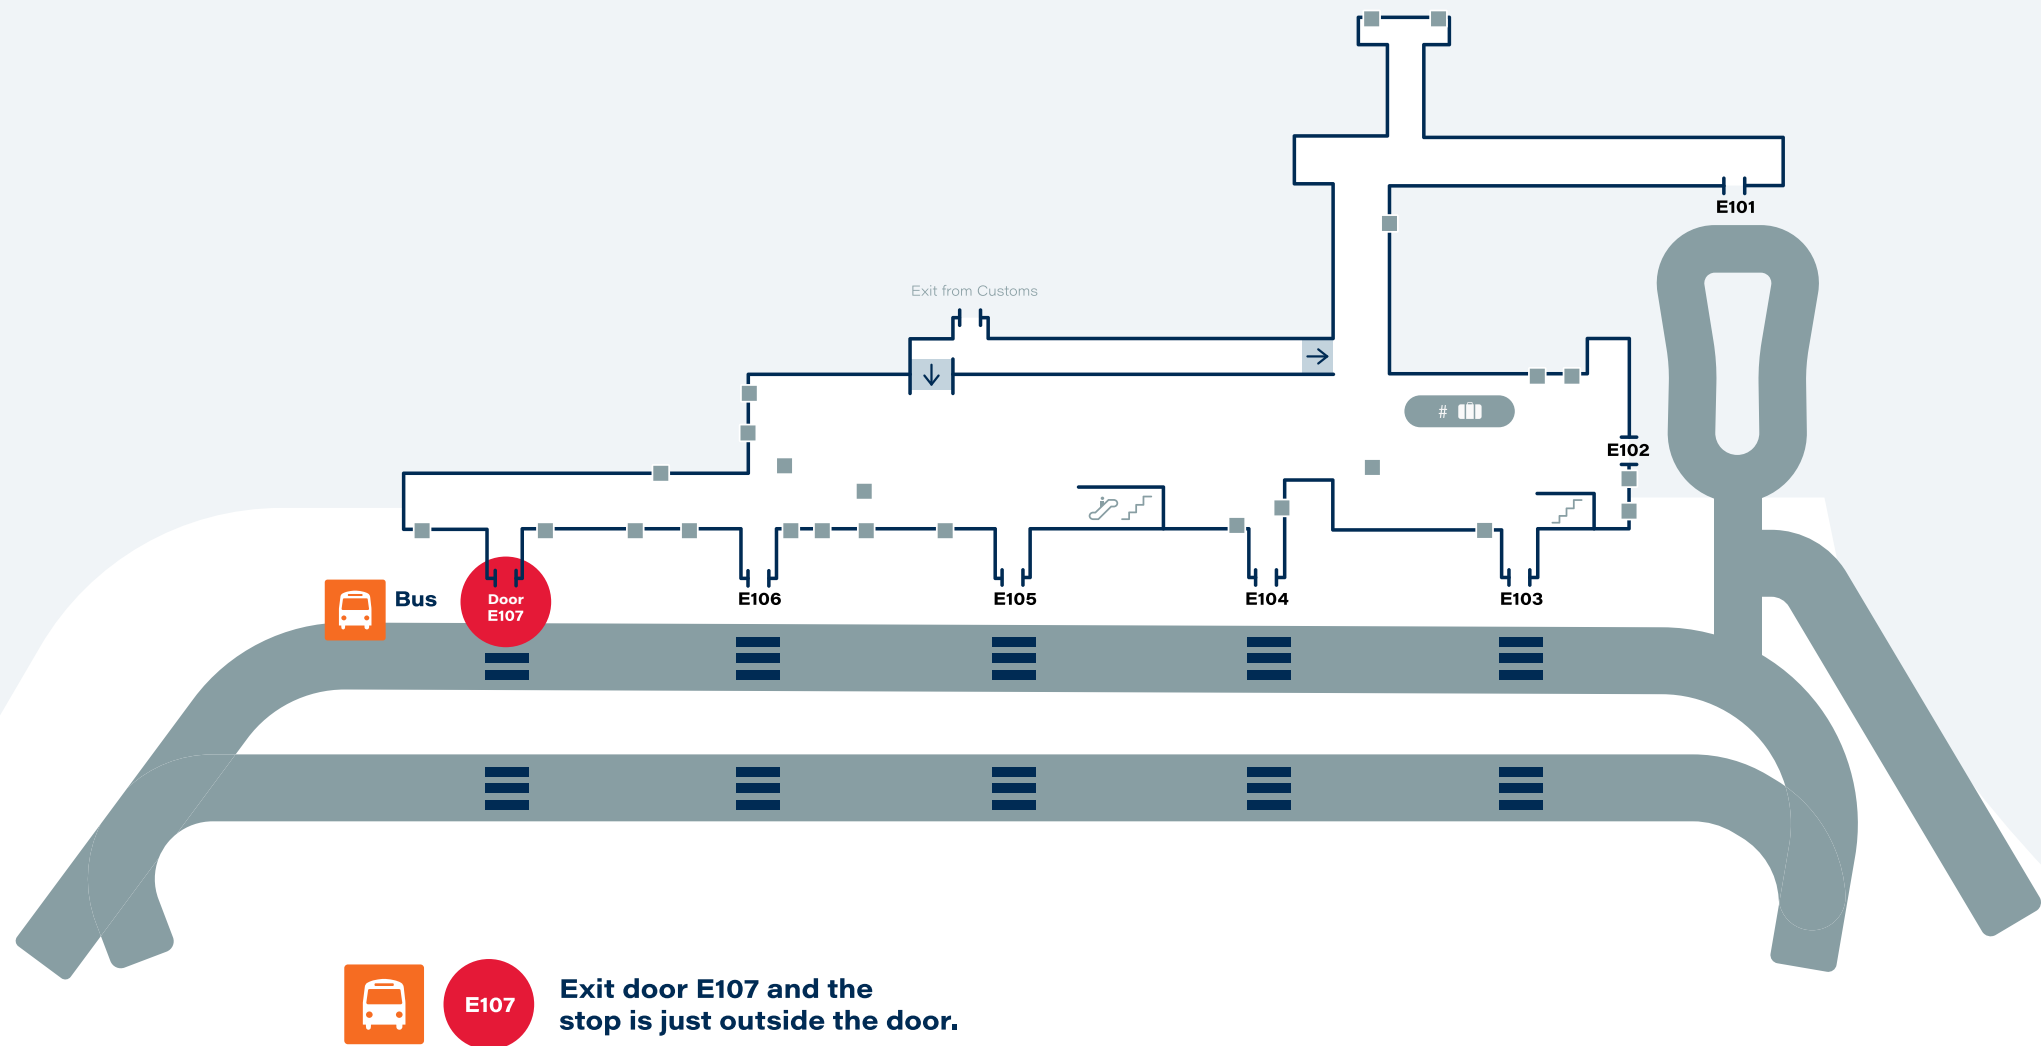

# Terminal A Level 1

Exit door A105 and the stop is just to your right.

Passenger pick-up and drop-off is available at Terminals A, B, C & E only. Please be aware that some coaches are dropping off passengers ONLY. Concord Coach Lines drops off and picks up on the lower level.

# Terminal B Level 1

-   (American, or B1) – Exit door B101 and the stop is right in front of the door.
-   Exit door B114 and the stop is right in front of the door.

Passenger pick-up and drop-off is available at Terminals A, B, C & E only. Please be aware that some coaches are dropping off passengers ONLY. Concord Coach Lines drops off and picks up on the lower level.

# Terminal C Level 1

**Exit door C110, which is the farthest door to the right from baggage claim (it's a long walk).**

Passenger pick-up and drop-off is available at Terminals A, B, C & E only. Please be aware that some coaches are dropping off passengers ONLY. Concord Coach Lines drops off and picks up on the lower level.

# Terminal E Level 1

Passenger pick-up and drop-off is available at Terminals A, B, C & E only. Please be aware that some coaches are dropping off passengers ONLY. Concord Coach Lines drops off and picks up on the lower level.