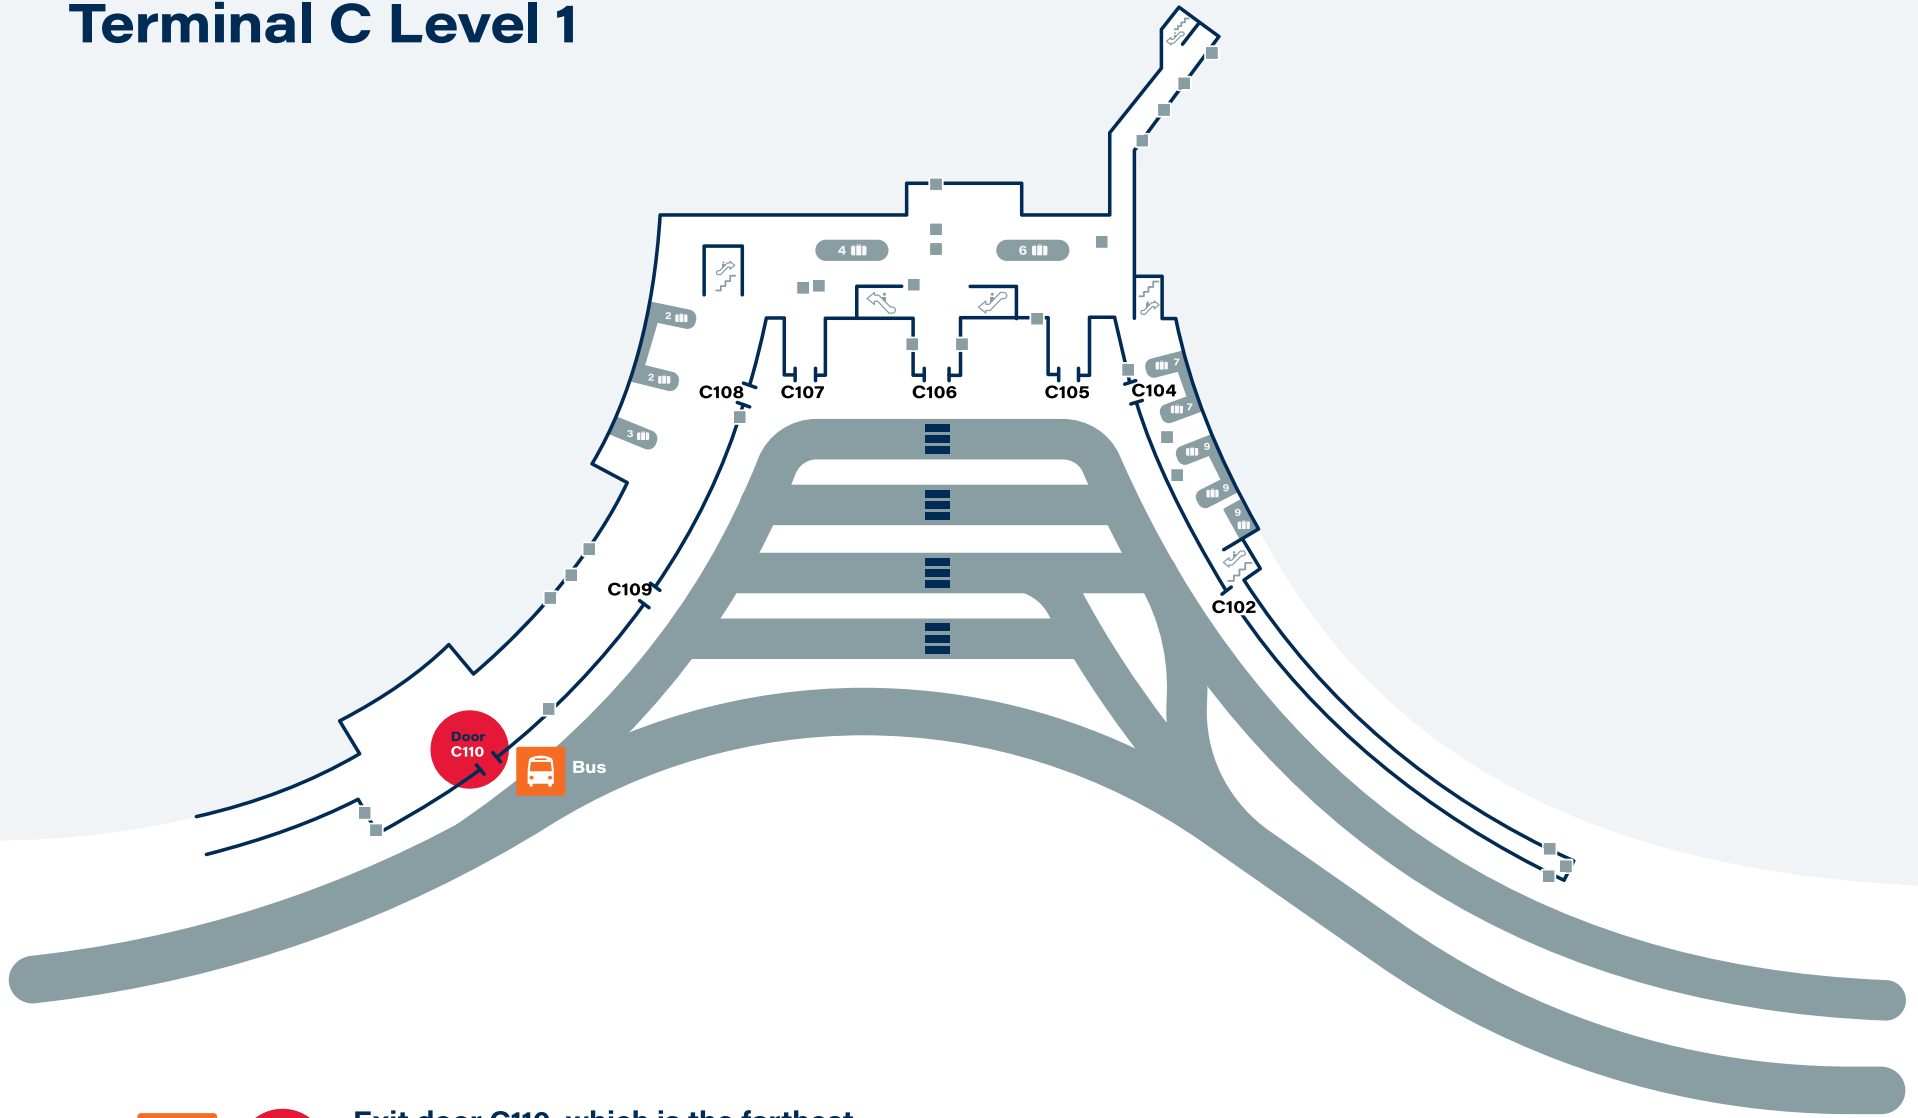

# Terminal A Level 1

Exit door A105 and the stop is just to your right.

Passenger pick-up and drop-off is available at Terminals A, B, C & E only. Please be aware that some coaches are dropping off passengers ONLY. Concord Coach Lines drops off and picks up on the lower level.

# Terminal B Level 1

-   (American, or B1) – Exit door B101 and the stop is right in front of the door.
-   Exit door B114 and the stop is right in front of the door.

Passenger pick-up and drop-off is available at Terminals A, B, C & E only. Please be aware that some coaches are dropping off passengers ONLY. Concord Coach Lines drops off and picks up on the lower level.

# Terminal C Level 1

**Exit door C110, which is the farthest door to the right from baggage claim (it's a long walk).**

Passenger pick-up and drop-off is available at Terminals A, B, C & E only. Please be aware that some coaches are dropping off passengers ONLY. Concord Coach Lines drops off and picks up on the lower level.

# Terminal E Level 1

Passenger pick-up and drop-off is available at Terminals A, B, C & E only. Please be aware that some coaches are dropping off passengers ONLY. Concord Coach Lines drops off and picks up on the lower level.