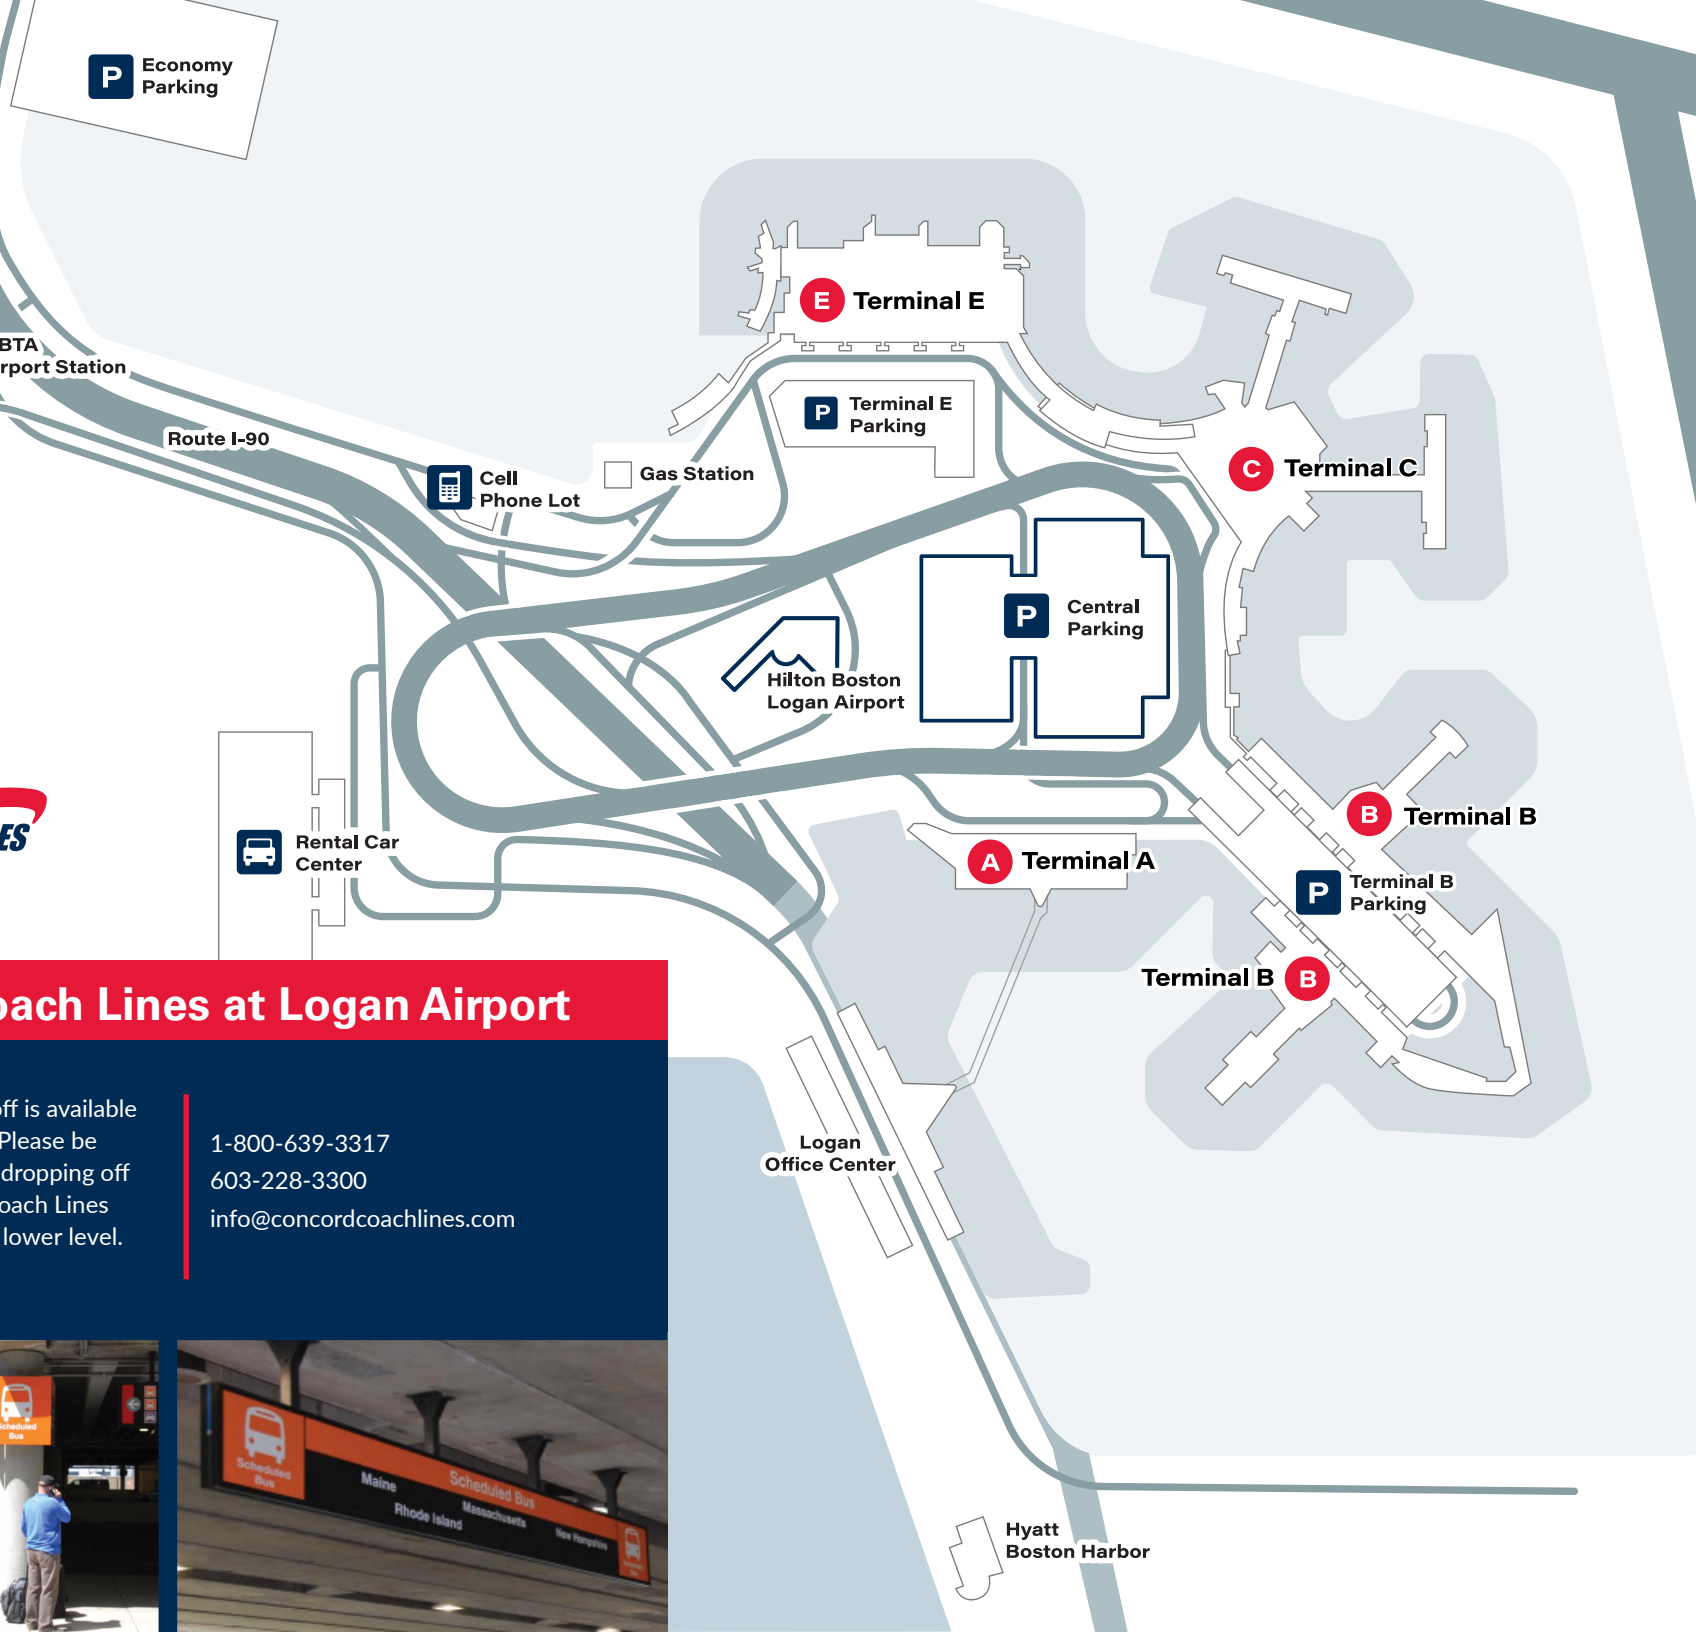

## Find Concord Coach Lines at Logan Airport

Passenger pick-up and drop-off is available at Terminals A, B, C & E only. Please be aware that some coaches are dropping off passengers ONLY. Concord Coach Lines drops off and picks up on the lower level.

# Terminal A Level 1

Exit door A105 and the stop is just to your right.

Passenger pick-up and drop-off is available at Terminals A, B, C & E only. Please be aware that some coaches are dropping off passengers ONLY. Concord Coach Lines drops off and picks up on the lower level.

# Terminal B Level 1

-   (American, or B1) – Exit door B101 and the stop is right in front of the door.
-   Exit door B114 and the stop is right in front of the door.

Passenger pick-up and drop-off is available at Terminals A, B, C & E only. Please be aware that some coaches are dropping off passengers ONLY. Concord Coach Lines drops off and picks up on the lower level.

# Terminal E Level 1

Passenger pick-up and drop-off is available at Terminals A, B, C & E only. Please be aware that some coaches are dropping off passengers ONLY. Concord Coach Lines drops off and picks up on the lower level.