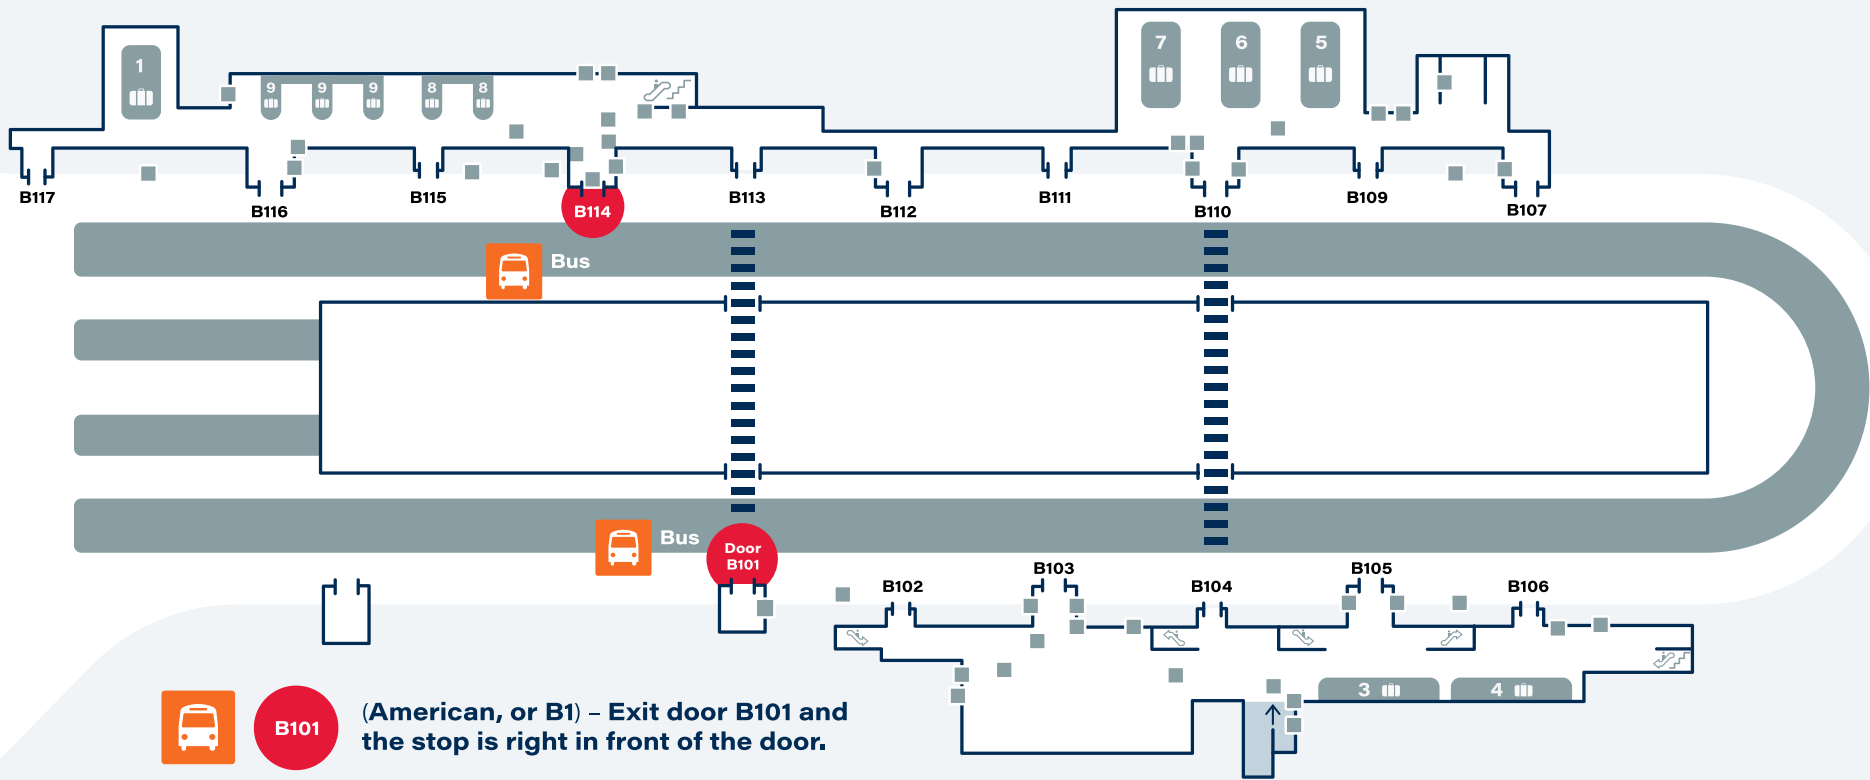

# Terminal A Level 1

Exit door A105 and the stop is just to your right.

Passenger pick-up and drop-off is available at Terminals A, B, C & E only. Please be aware that some coaches are dropping off passengers ONLY. Concord Coach Lines drops off and picks up on the lower level.

# Terminal B Level 1

-   (American, or B1) – Exit door B101 and the stop is right in front of the door.
-   Exit door B114 and the stop is right in front of the door.

Passenger pick-up and drop-off is available at Terminals A, B, C & E only. Please be aware that some coaches are dropping off passengers ONLY. Concord Coach Lines drops off and picks up on the lower level.

# Terminal C Level 1

**Exit door C110, which is the farthest door to the right from baggage claim (it's a long walk).**

Passenger pick-up and drop-off is available at Terminals A, B, C & E only. Please be aware that some coaches are dropping off passengers ONLY. Concord Coach Lines drops off and picks up on the lower level.

# Terminal E Level 1

Passenger pick-up and drop-off is available at Terminals A, B, C & E only. Please be aware that some coaches are dropping off passengers ONLY. Concord Coach Lines drops off and picks up on the lower level.