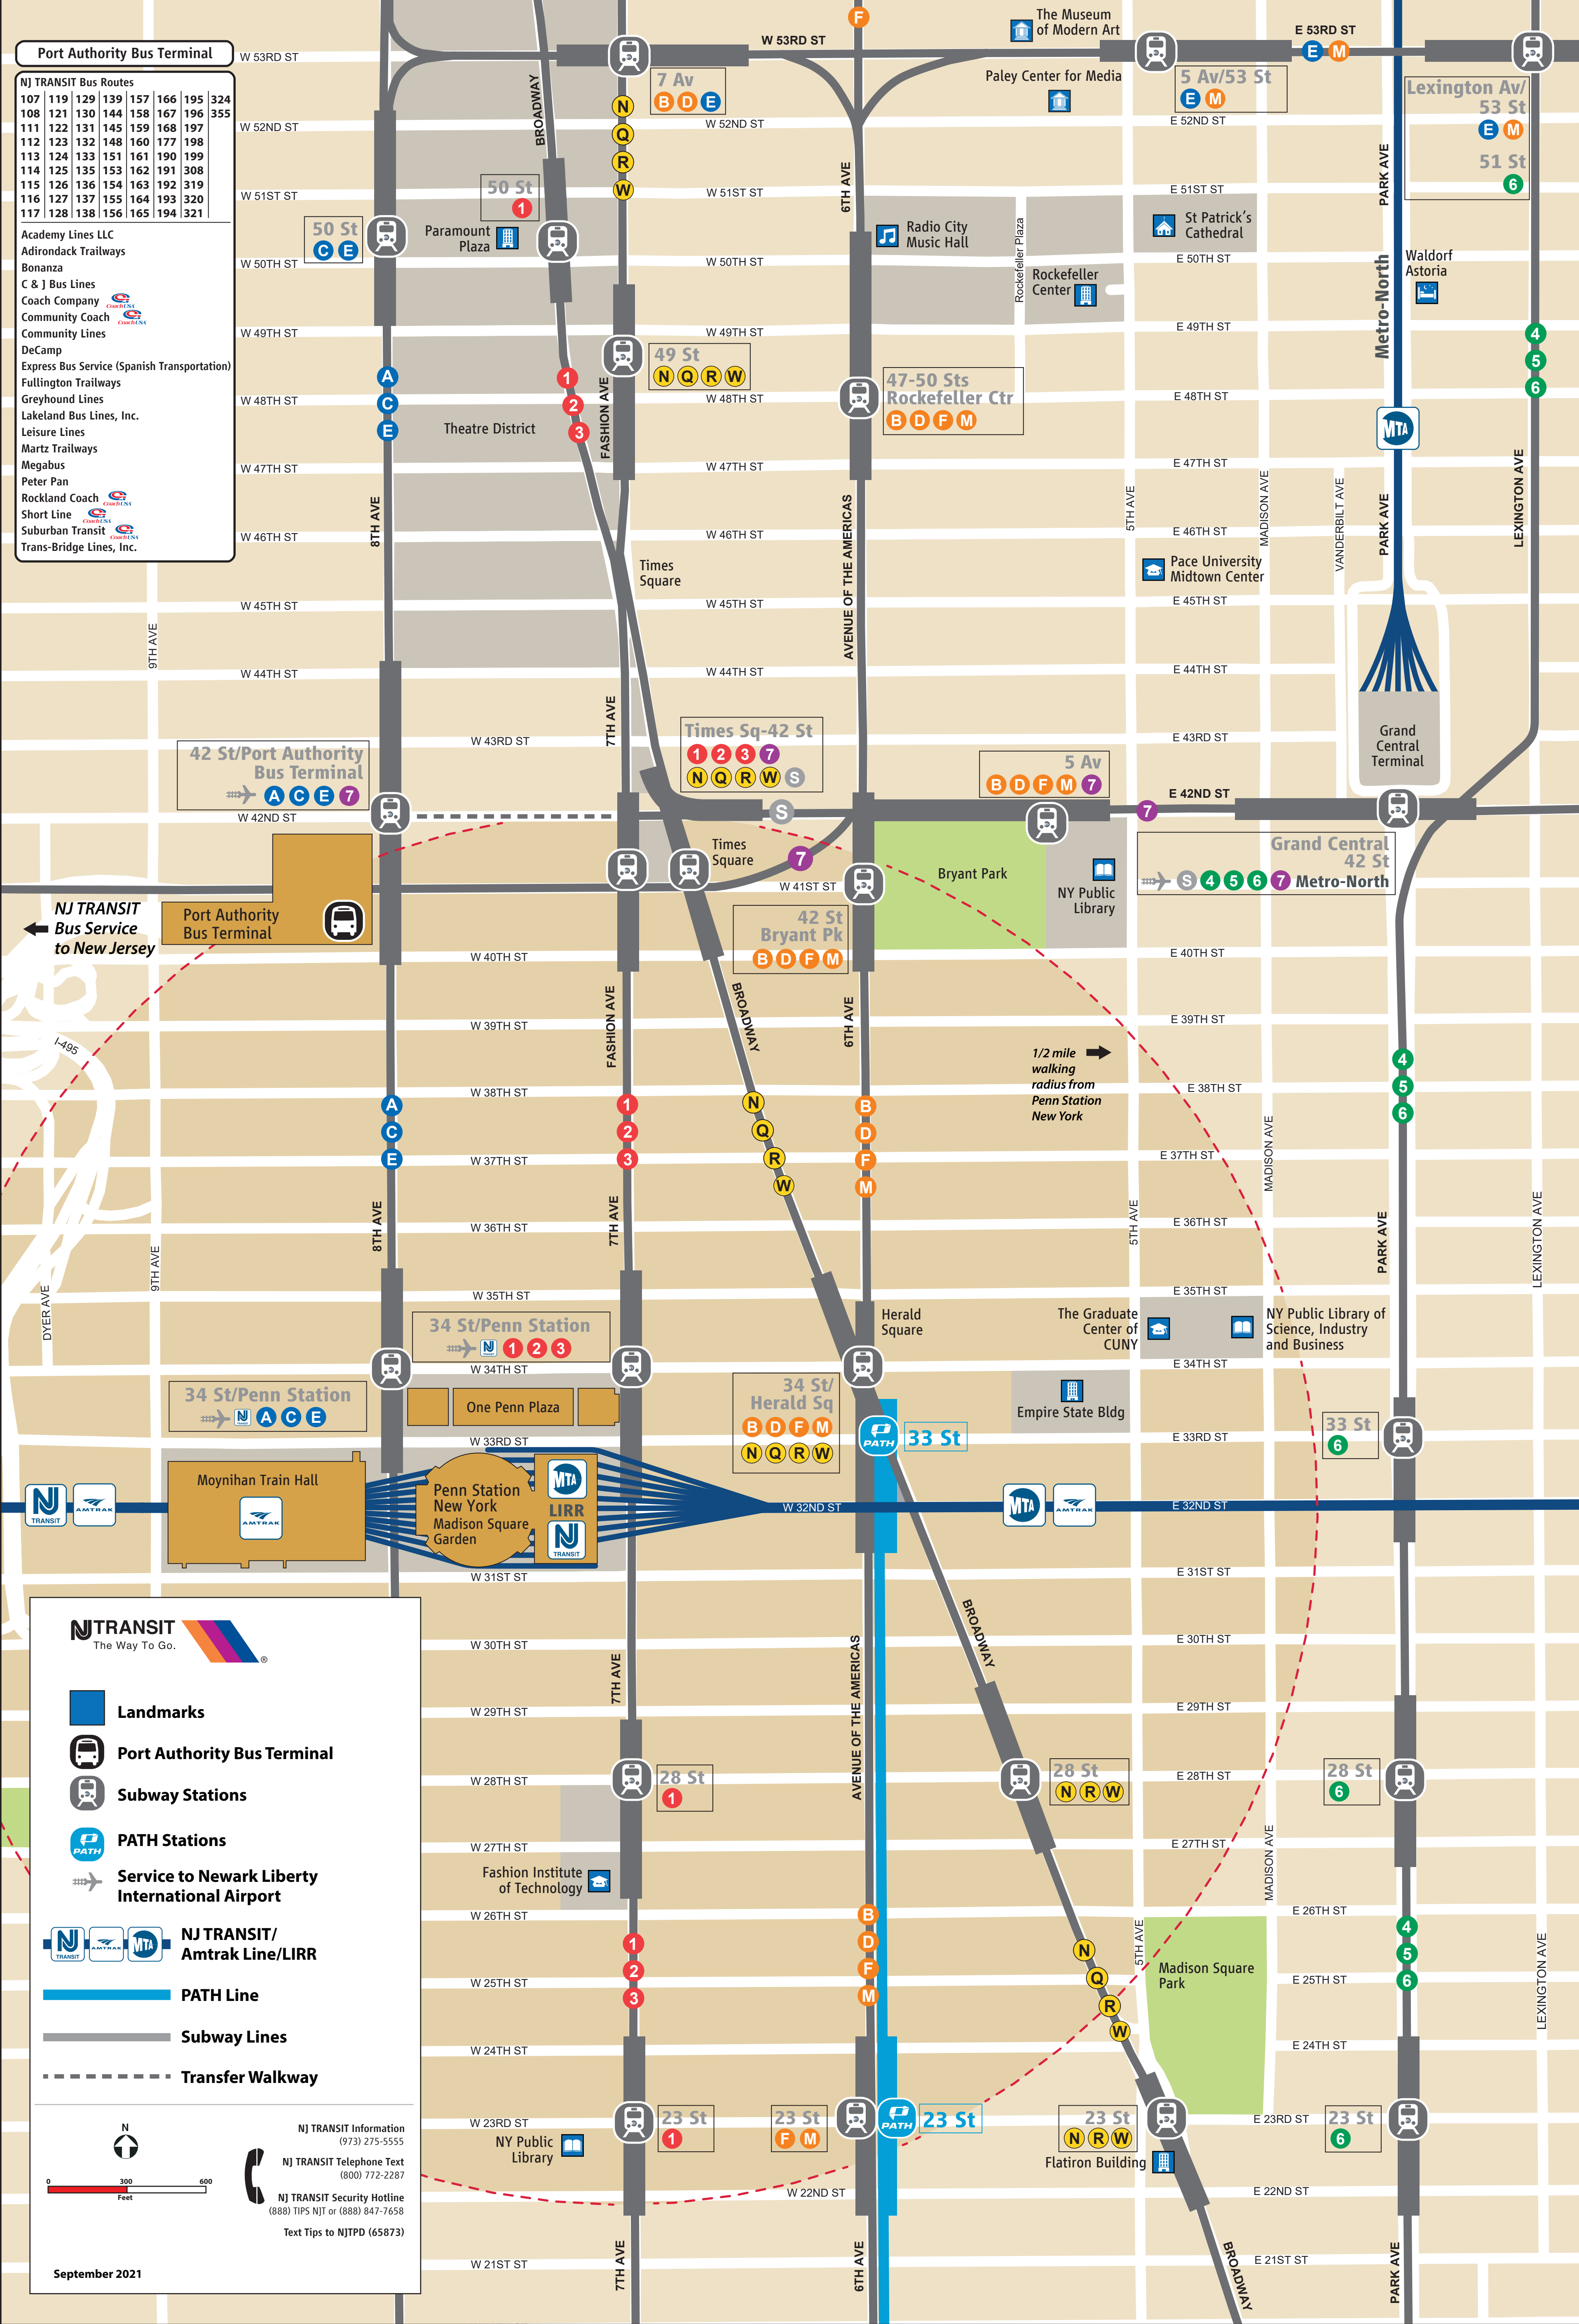

**Port Authority Bus Terminal**

NJ TRANSIT Bus Routes					
107	119	129	139	157	166
108	121	130	144	158	167
111	122	131	145	159	168
112	123	132	148	160	177
113	124	133	151	161	190
114	125	135	153	162	191
115	126	136	154	163	192
116	127	137	155	164	193
117	128	138	156	165	194
					324
					355

Academy Lines LLC  
Adirondack Trailways  
Bonanza  
C & J Bus Lines  
Coach Company  
Community Coach  
Community Lines  
DeCamp  
Express Bus Service (Spanish Transportation)  
Fullington Trailways  
Greyhound Lines  
Lakeland Bus Lines, Inc.  
Leisure Lines  
Martz Trailways  
Megabus  
Peter Pan  
Rockland Coach  
Short Line  
Suburban Transit  
Trans-Bridge Lines, Inc.

**NJ TRANSIT**  
The Way To Go.

- Landmarks
- Port Authority Bus Terminal
- Subway Stations
- PATH Stations
- Service to Newark Liberty International Airport
- NJ TRANSIT/Amtrak Line/LIRR
- PATH Line
- Subway Lines
- Transfer Walkway

**NJ TRANSIT Information**  
(973) 275-5555

**NJ TRANSIT Telephone Text**  
(800) 772-2287

**NJ TRANSIT Security Hotline**  
(888) TIPS NJT or (888) 847-7658

**Text Tips to NJTPD** (65873)

September 2021