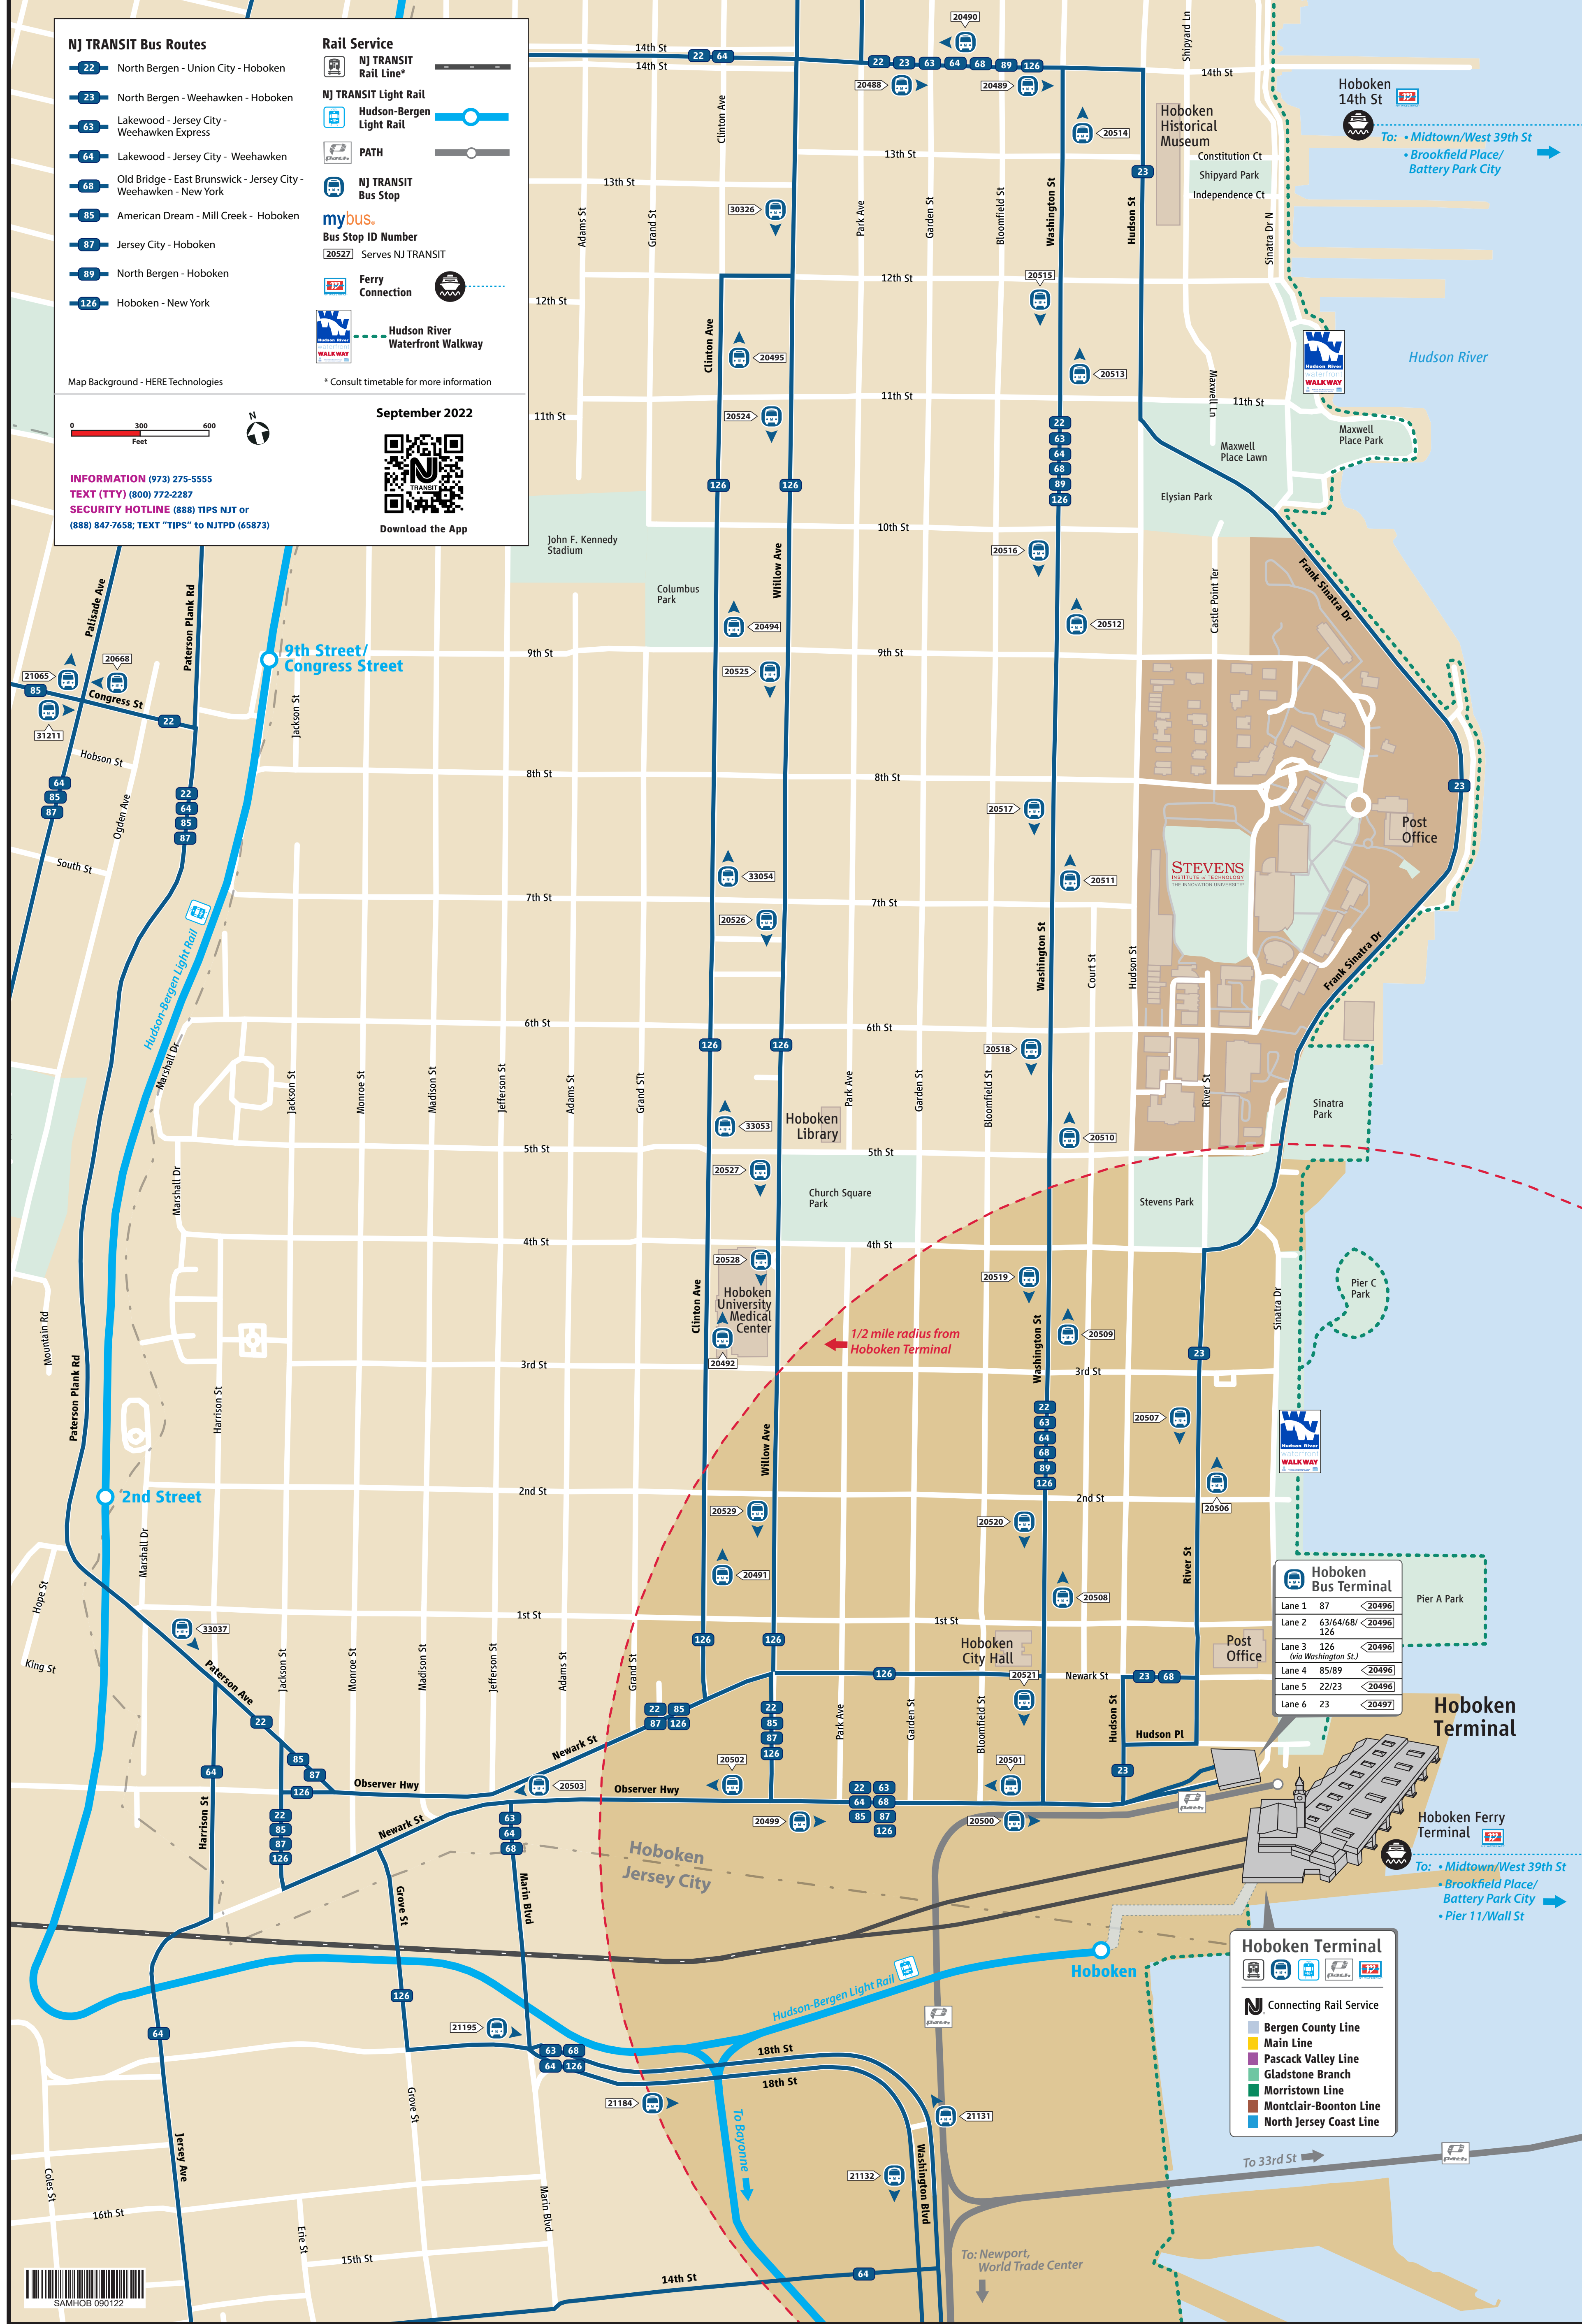

HOBOKEN TERMINAL

STATION AREA MAP

NJ TRANSIT Bus Routes

- 22 North Bergen - Union City - Hoboken
- 23 North Bergen - Weehawken - Hoboken
- 63 Lakewood - Jersey City - Weehawken Express
- 64 Lakewood - Jersey City - Weehawken
- 68 Old Bridge - East Brunswick - Jersey City - Weehawken - New York
- 85 American Dream - Mill Creek - Hoboken
- 87 Jersey City - Hoboken
- 89 North Bergen - Hoboken
- 126 Hoboken - New York

Rail Service

- NJ TRANSIT Rail Line*
- NJ TRANSIT Light Rail
- Hudson-Bergen Light Rail
- PATH
- NJ TRANSIT Bus Stop
- mybus Bus Stop ID Number (20527 Serves NJ TRANSIT)
- Ferry Connection
- Hudson River Waterfront Walkway

Map Background - HERE Technologies

September 2022

INFORMATION (973) 275-5555
TEXT (TTY) (800) 772-2287
SECURITY HOTLINE (888) TIPS NJT or (888) 847-6588; TEXT "TIPS" to NJTPD (65873)

Download the App

Hoboken Bus Terminal

Lane 1	87	<20496
Lane 2	63/64/68/126	<20496
Lane 3	126 (via Washington St.)	<20496
Lane 4	85/89	<20496
Lane 5	22/23	<20496
Lane 6	23	<20497

Hoboken Terminal

- Connecting Rail Service
- Bergen County Line
- Main Line
- Pascack Valley Line
- Gladstone Branch
- Morristown Line
- Montclair-Boonton Line
- North Jersey Coast Line