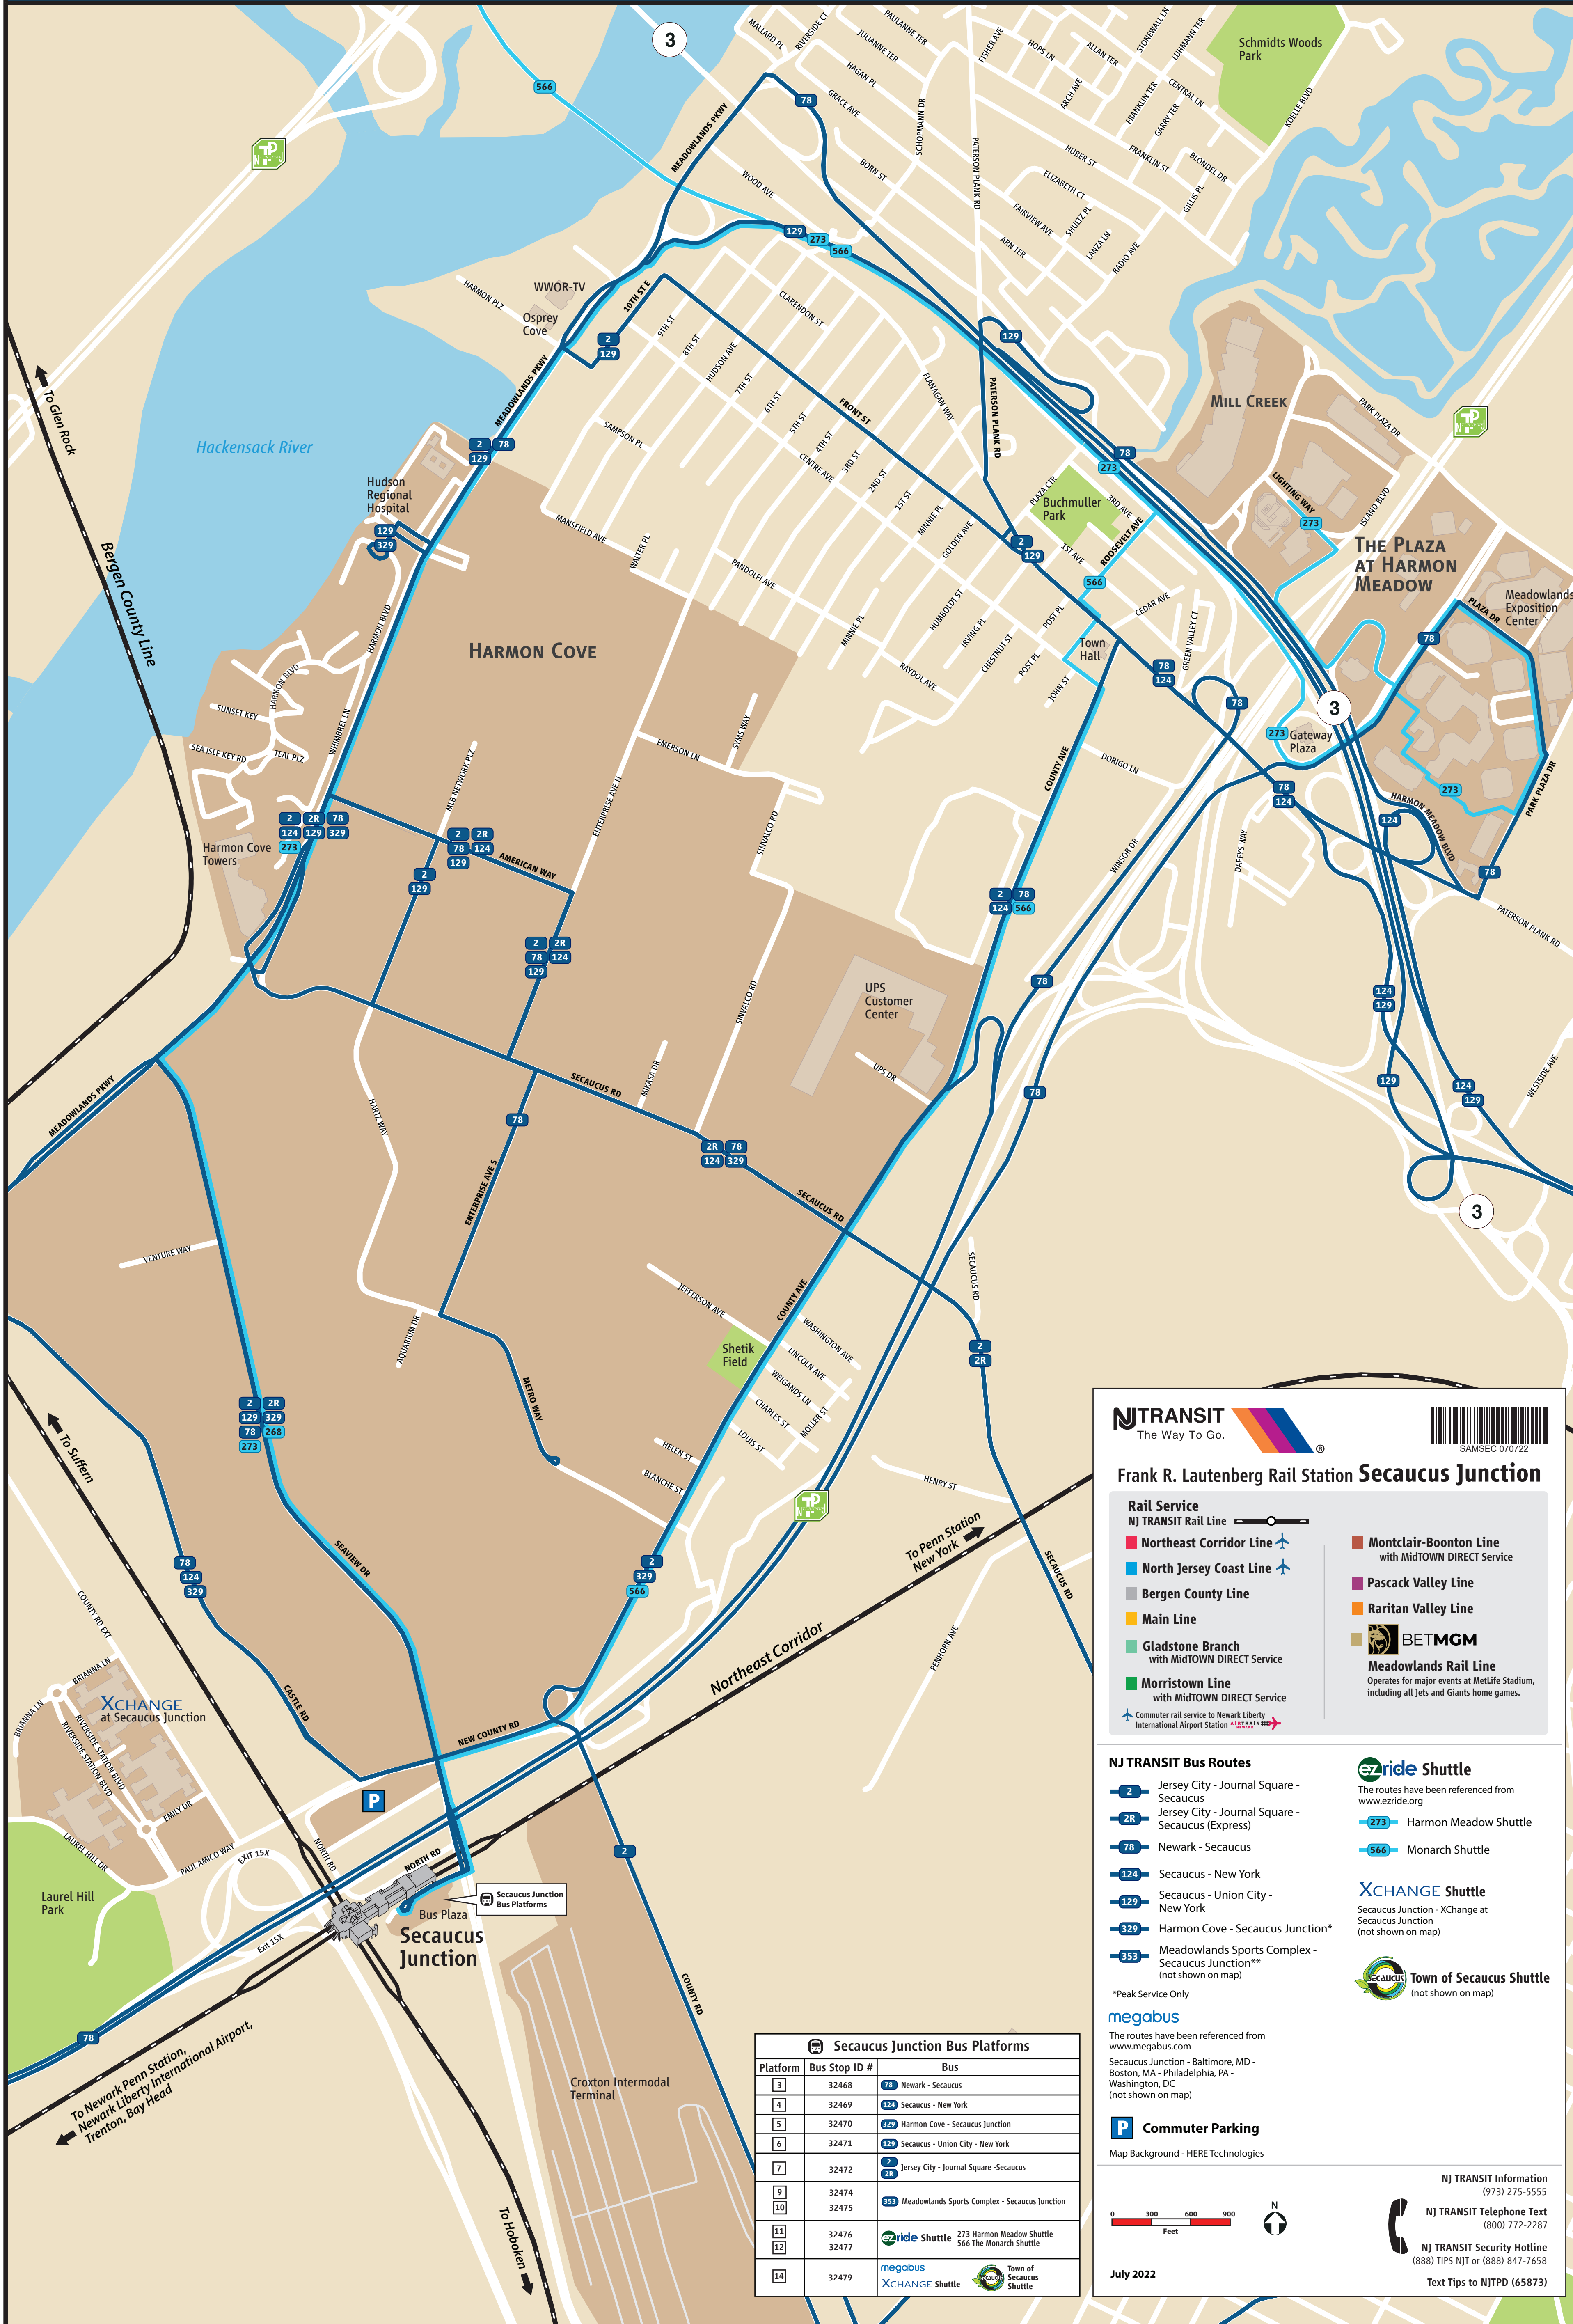

FRANK R. LAUTENBERG SECAUCUS JUNCTION

NJ TRANSIT
The Way To Go.

Frank R. Lautenberg Rail Station Secaucus Junction

Rail Service
NJ TRANSIT Rail Line

- Northeast Corridor Line
- North Jersey Coast Line
- Bergen County Line
- Main Line
- Gladstone Branch with MidTOWN DIRECT Service
- Morristown Line with MidTOWN DIRECT Service
- Montclair-Boonton Line with MidTOWN DIRECT Service
- Pascack Valley Line
- Raritan Valley Line
- BETMGM
- Meadowlands Rail Line (Operates for major events at MetLife Stadium, including all Jets and Giants home games.)

NJ TRANSIT Bus Routes

- 2 Jersey City - Journal Square - Secaucus
- 2R Jersey City - Journal Square - Secaucus (Express)
- 78 Newark - Secaucus
- 124 Secaucus - New York
- 129 Secaucus - Union City - New York
- 329 Harmon Cove - Secaucus Junction*
- 353 Meadowlands Sports Complex - Secaucus Junction** (not shown on map)

ezride Shuttle
The routes have been referenced from www.ezride.org

- 273 Harmon Meadow Shuttle
- 566 Monarch Shuttle

XCHANGE Shuttle
Secaucus Junction - XChange at Secaucus Junction (not shown on map)

Town of Secaucus Shuttle
(not shown on map)

*Peak Service Only

megabus
The routes have been referenced from www.megabus.com

Secaucus Junction - Baltimore, MD - Boston, MA - Philadelphia, PA - Washington, DC (not shown on map)

Commuter Parking
Map Background - HERE Technologies