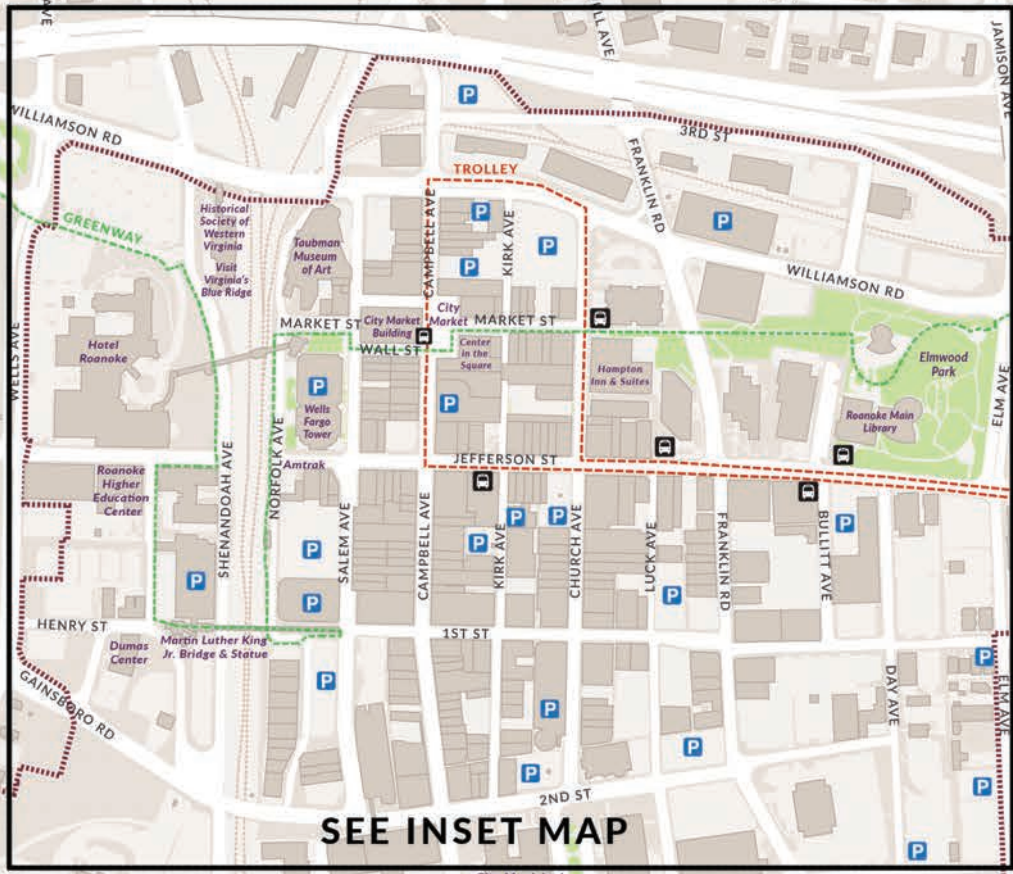

# Map Legend

..... Roanoke Greenway

**P** Parking

 Star Line Trolley Stop

 Center in the Square:

- Harrison Museum of African American Culture
- Kids Square
- Mill Mountain Theatre
- Opera Roanoke
- Roanoke Pinball Museum
- Science Museum of Western Virginia
- Starcade

# DOWNTOWN ROANOKE

SEE INSET MAP

### Map Legend

-  Downtown Roanoke Boundary
-  Star Line Trolley Route (M-F, 7am - 7pm, every 15 min.)
-  Roanoke Greenway
-  Parking
-  Star Line Trolley Stop