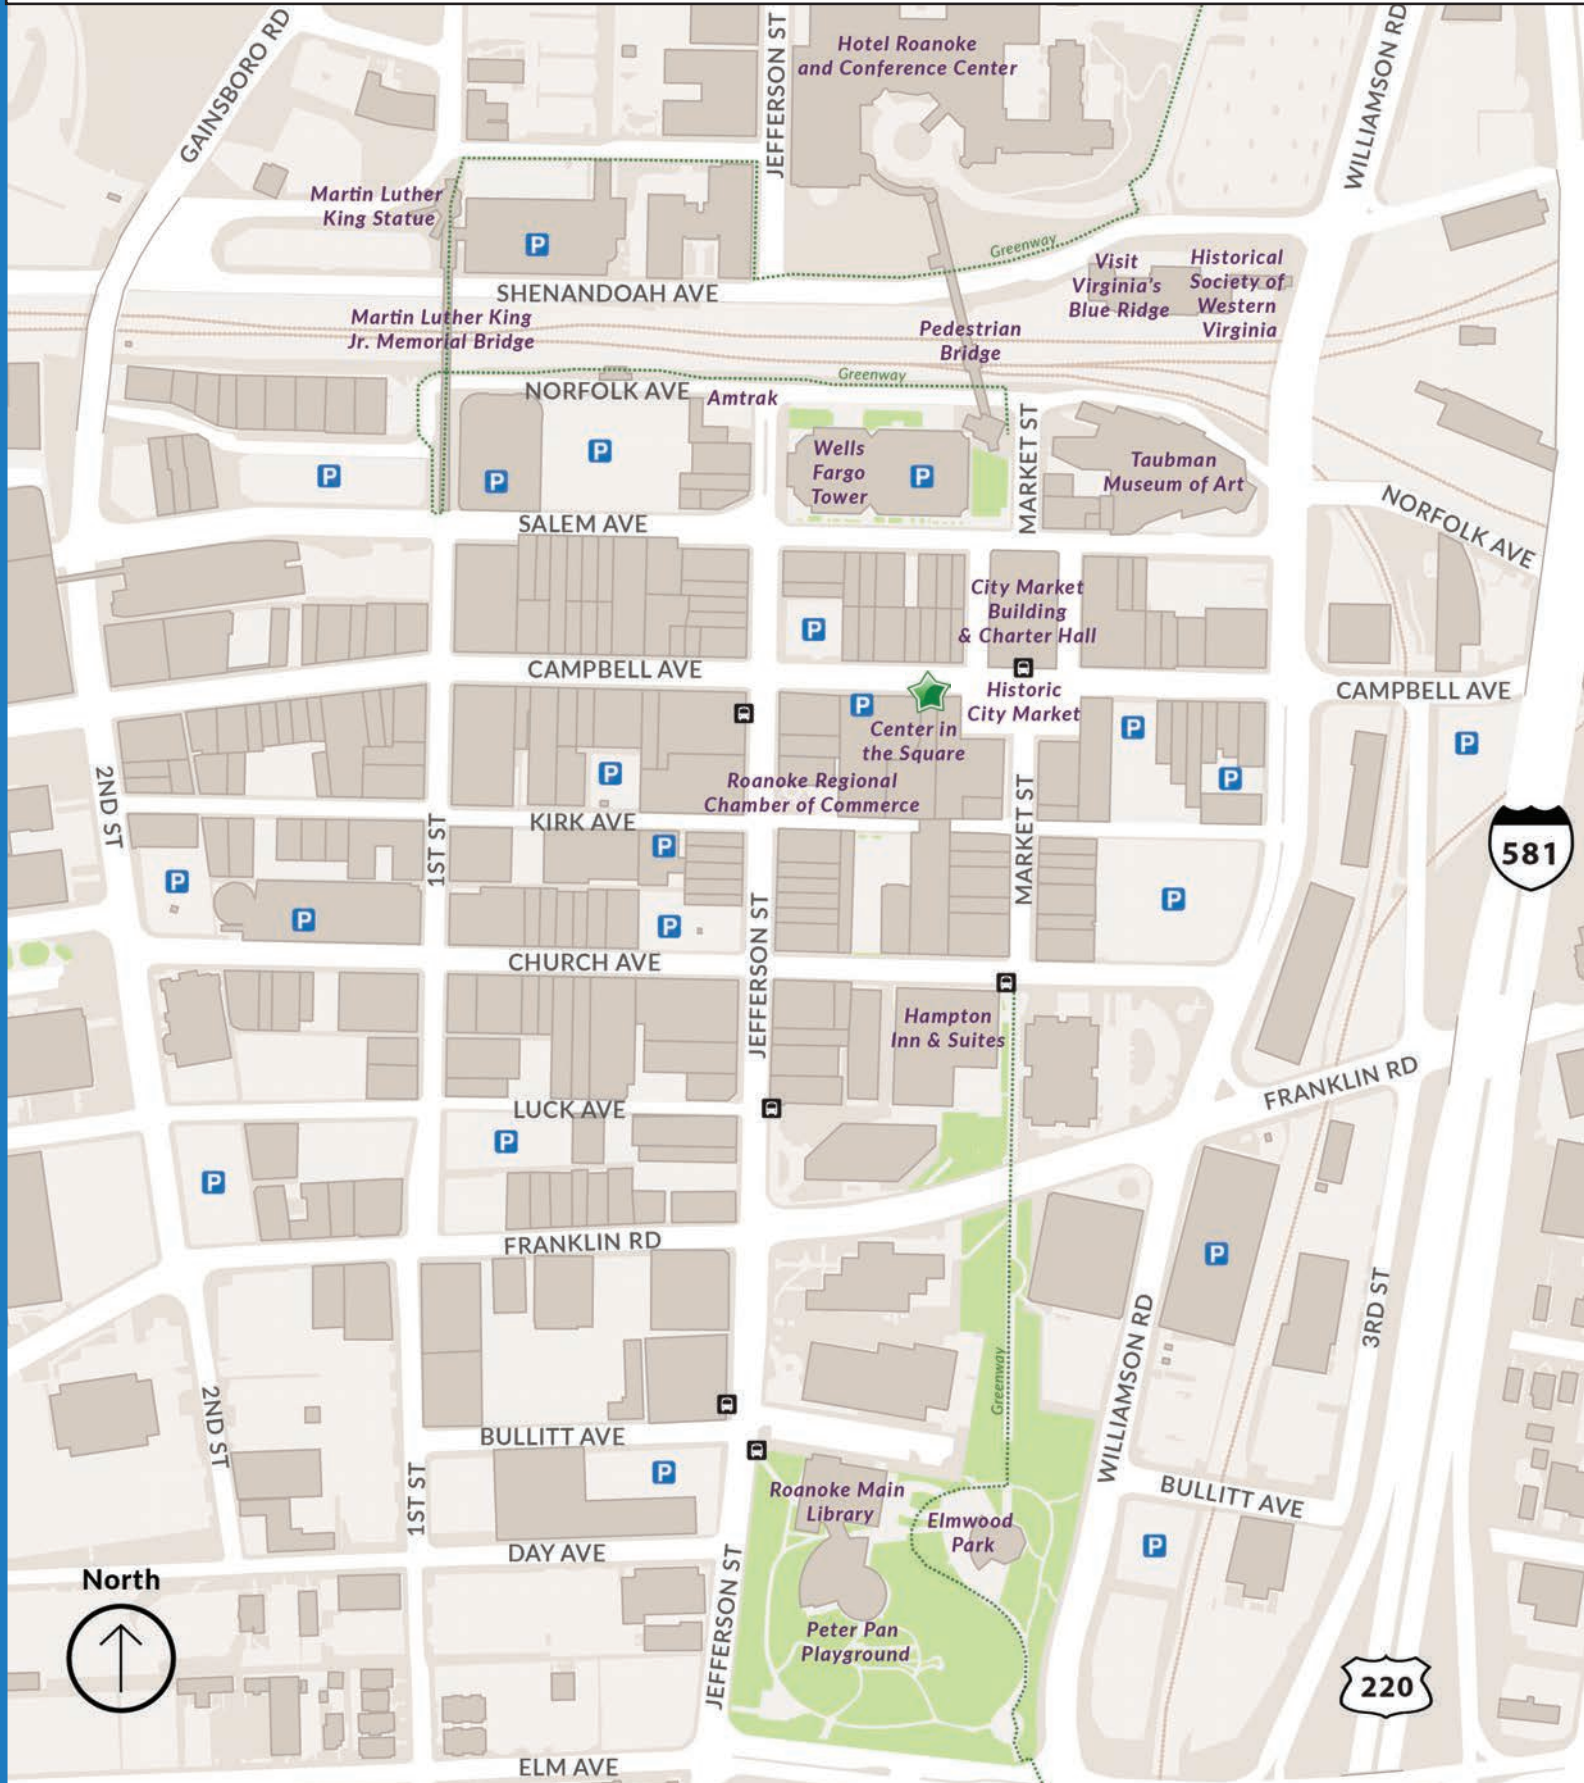

# Map Legend

..... Roanoke Greenway

**P** Parking

 Star Line Trolley Stop

 Center in the Square:

- Harrison Museum of African American Culture
- Kids Square
- Mill Mountain Theatre
- Opera Roanoke
- Roanoke Pinball Museum
- Science Museum of Western Virginia
- Starcade

# DOWNTOWN ROANOKE

SEE INSET MAP

### Map Legend

-  Downtown Roanoke Boundary
-  Star Line Trolley Route (M-F, 7am - 7pm, every 15 min.)
-  Roanoke Greenway
-  Parking
-  Star Line Trolley Stop