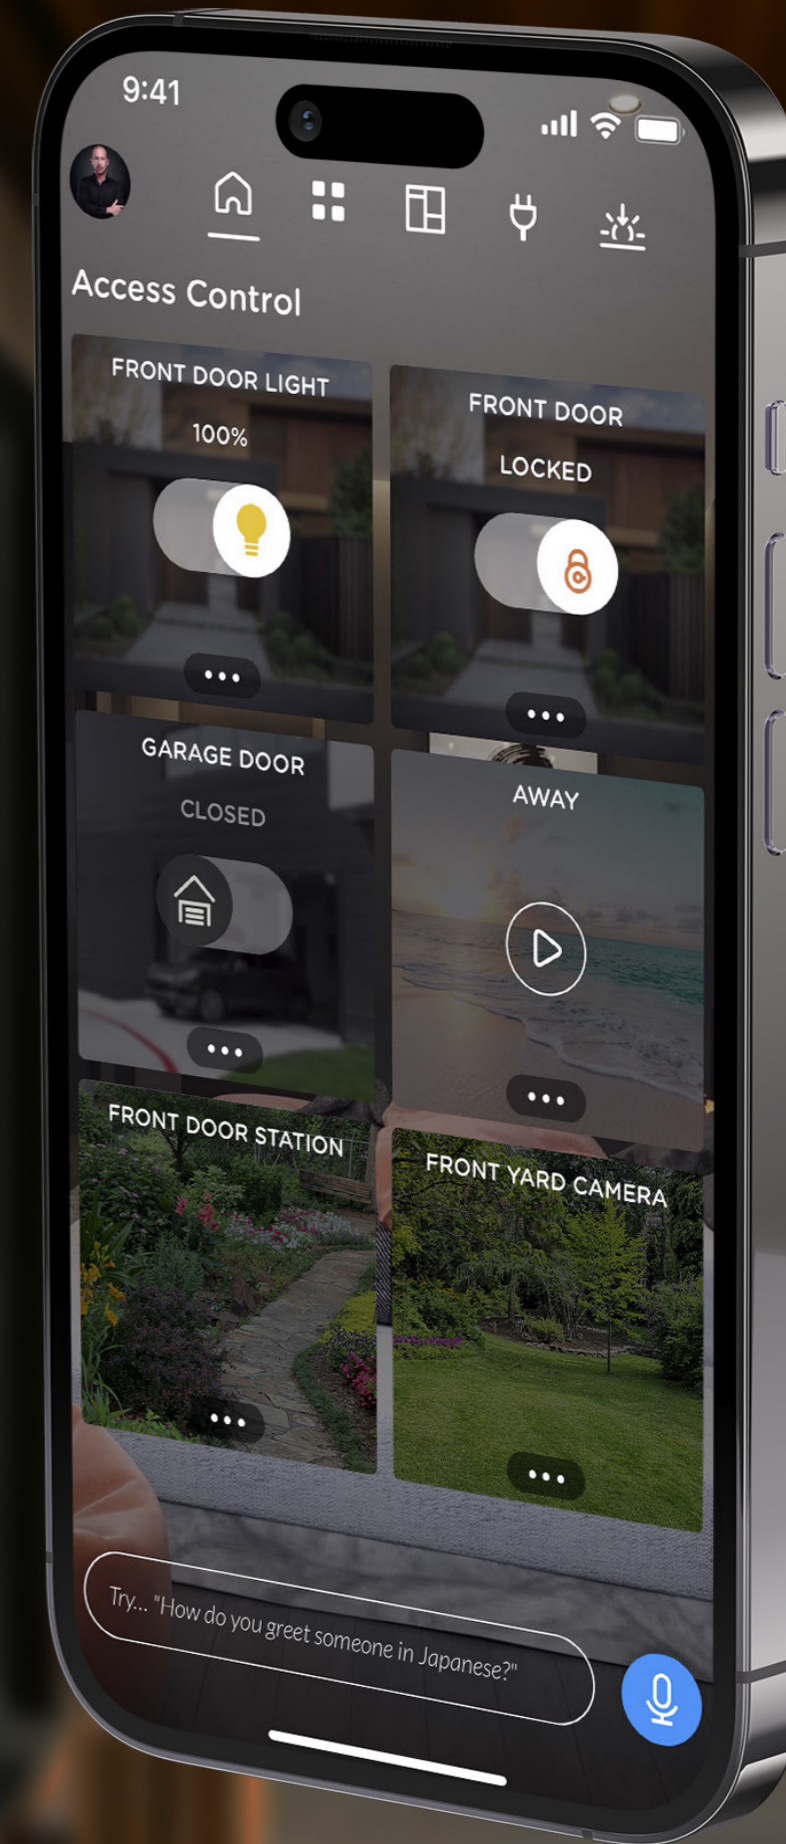

Josh Nano is location-aware, enabling
contextual commands to set the mood in
every room of your home. Effortlessly tune
lights, adjust shades, play music, and more!

AWARD-WINNER

CORAL WHITE

JET BLACK

DRIVEN BY AI

ENVIRONMENTAL CONTROL

Illuminating Elegance

Josh enables the organic and architectural beauty of every environment to shine brightly. Set the perfect mood lighting with access to a palette of over 16.7 million colors or bathe your surroundings in natural daylight with seamless shading control.

ACCESS CONTROL

Protecting Your Peace of Mind

Josh secures your home with remote monitoring, notifications if unknown activity is detected, and rapid responsiveness. Take swift action through the Josh App or with voice commands to deter any unwanted intrusions.