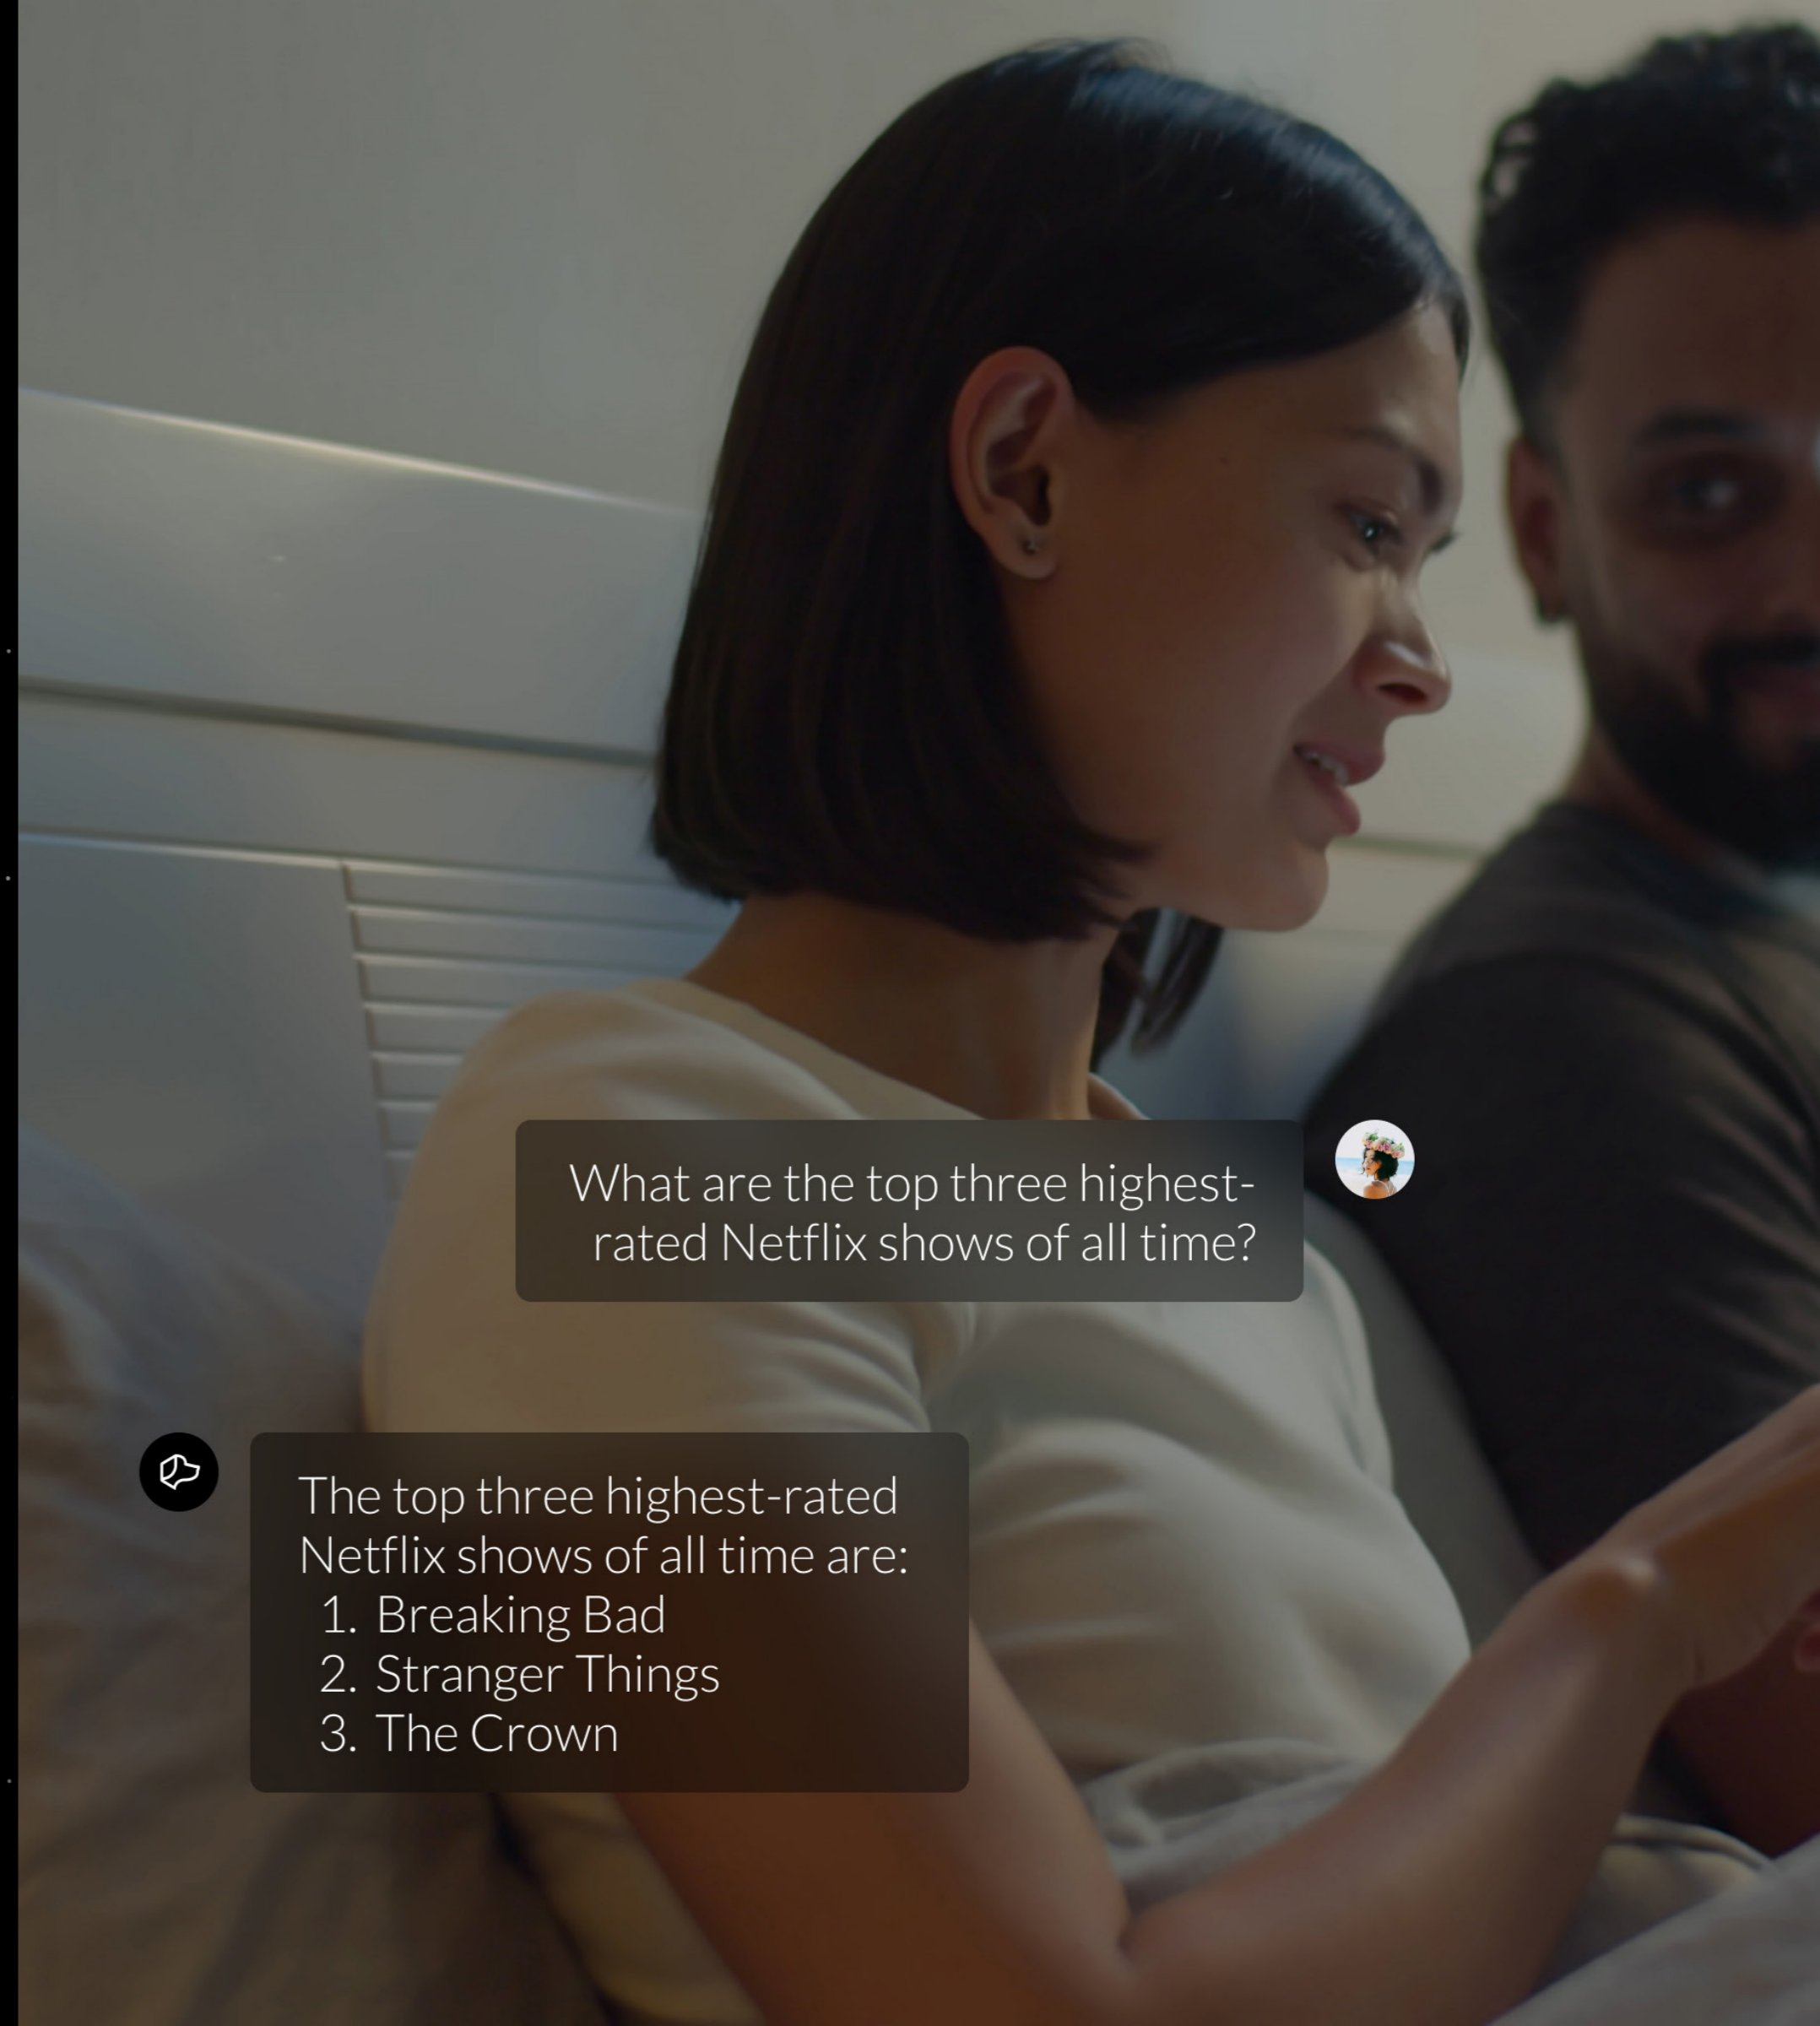

JoshGPT empowers everyone with access to information and generative content across limitless use-cases. Whether you are looking for nearby restaurant recommendations, curious about the inspiration behind a favorite song, or want help planning the logistics of your upcoming vacation, JoshGPT generates tailored and engaging responses.

CATEGORIES

- MUSIC
- ART
- COOKING
- HISTORY
- TRAVEL
- TRIVIA
- LOCALE
- ENTERTAINMENT
- MATH
- FASHION
- NUTRITION
- AND MORE

What are the top three highest-rated Netflix shows of all time?

The top three highest-rated Netflix shows of all time are:

1. Breaking Bad
2. Stranger Things
3. The Crown