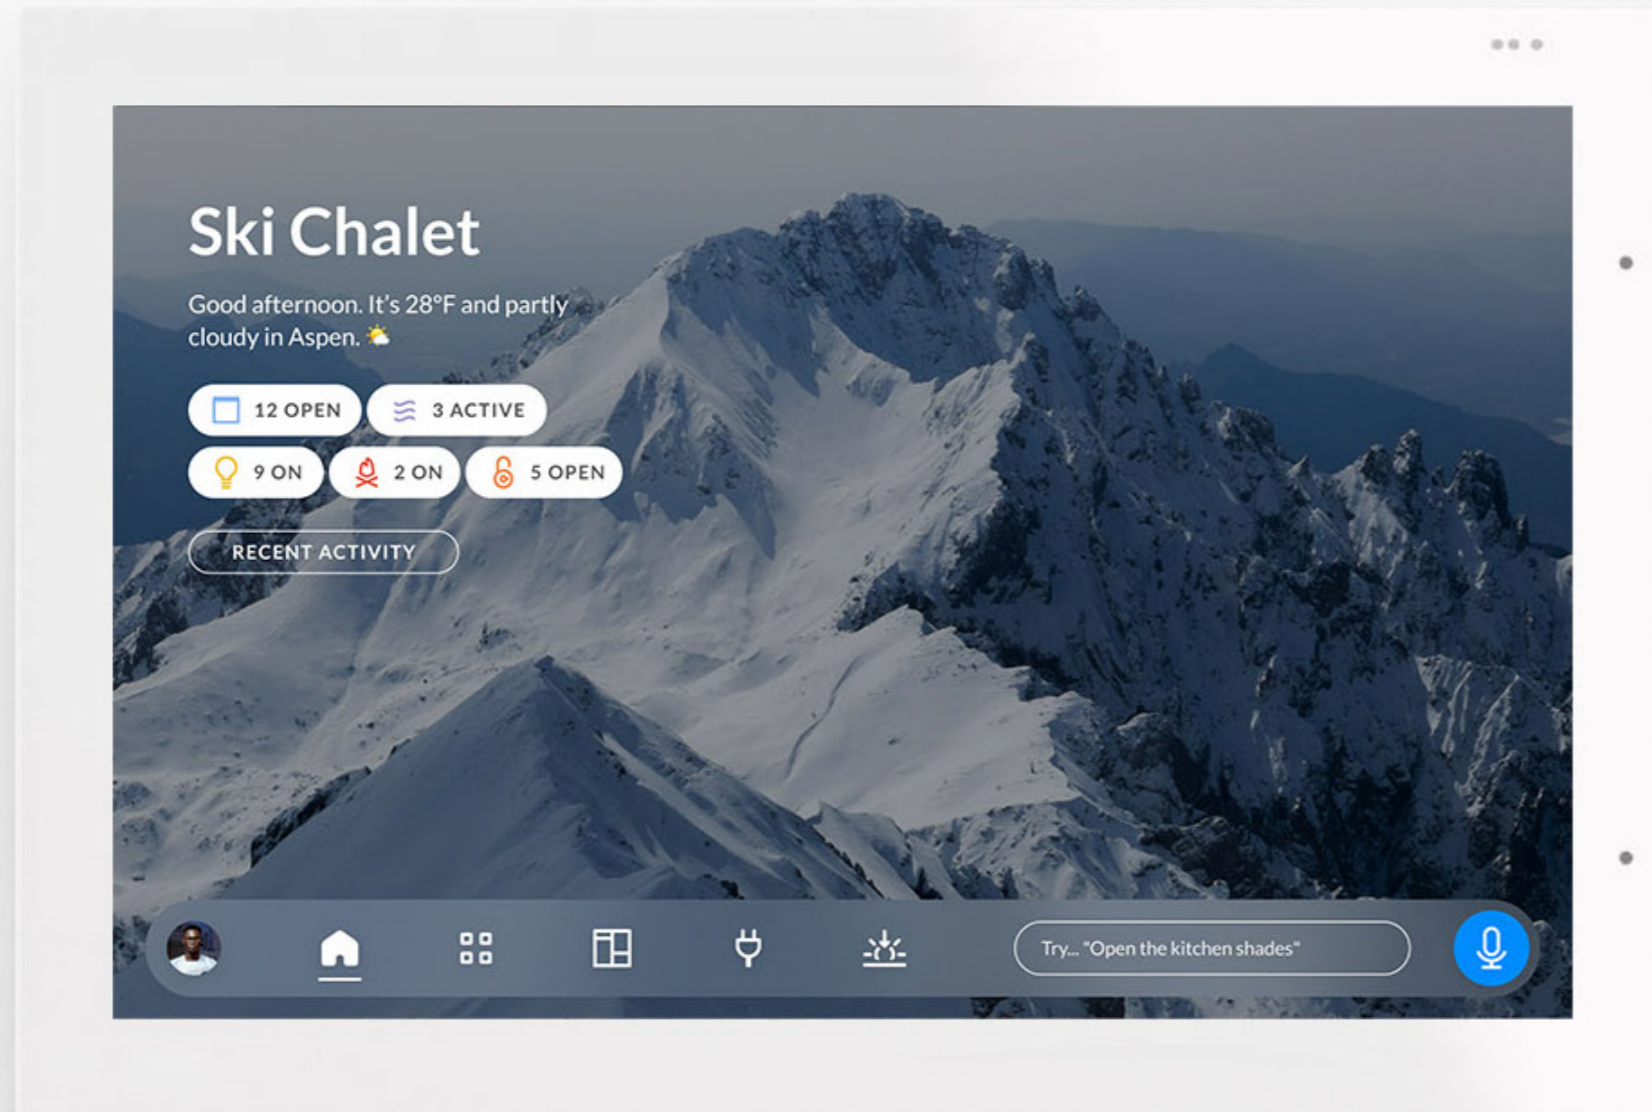

CRAFTING AN INTELLIGENT LIVING SPACE

Seamless Sophistication

Josh is designed to empower every member of your family with intuitive control and intelligent assistance.

Through touch, text, or natural voice commands, Josh conveniently consolidates your home intelligence experience onto a single interface.

1. Breaking Bad
2. Stranger Things
3. The Crown

HOME CONTROL

Take Control of Your Environment

As a whole-home interface, Josh provides a full-featured solution for controlling everything from lights and shades to music and TV. View security cameras and watch over your property in real-time from anywhere.