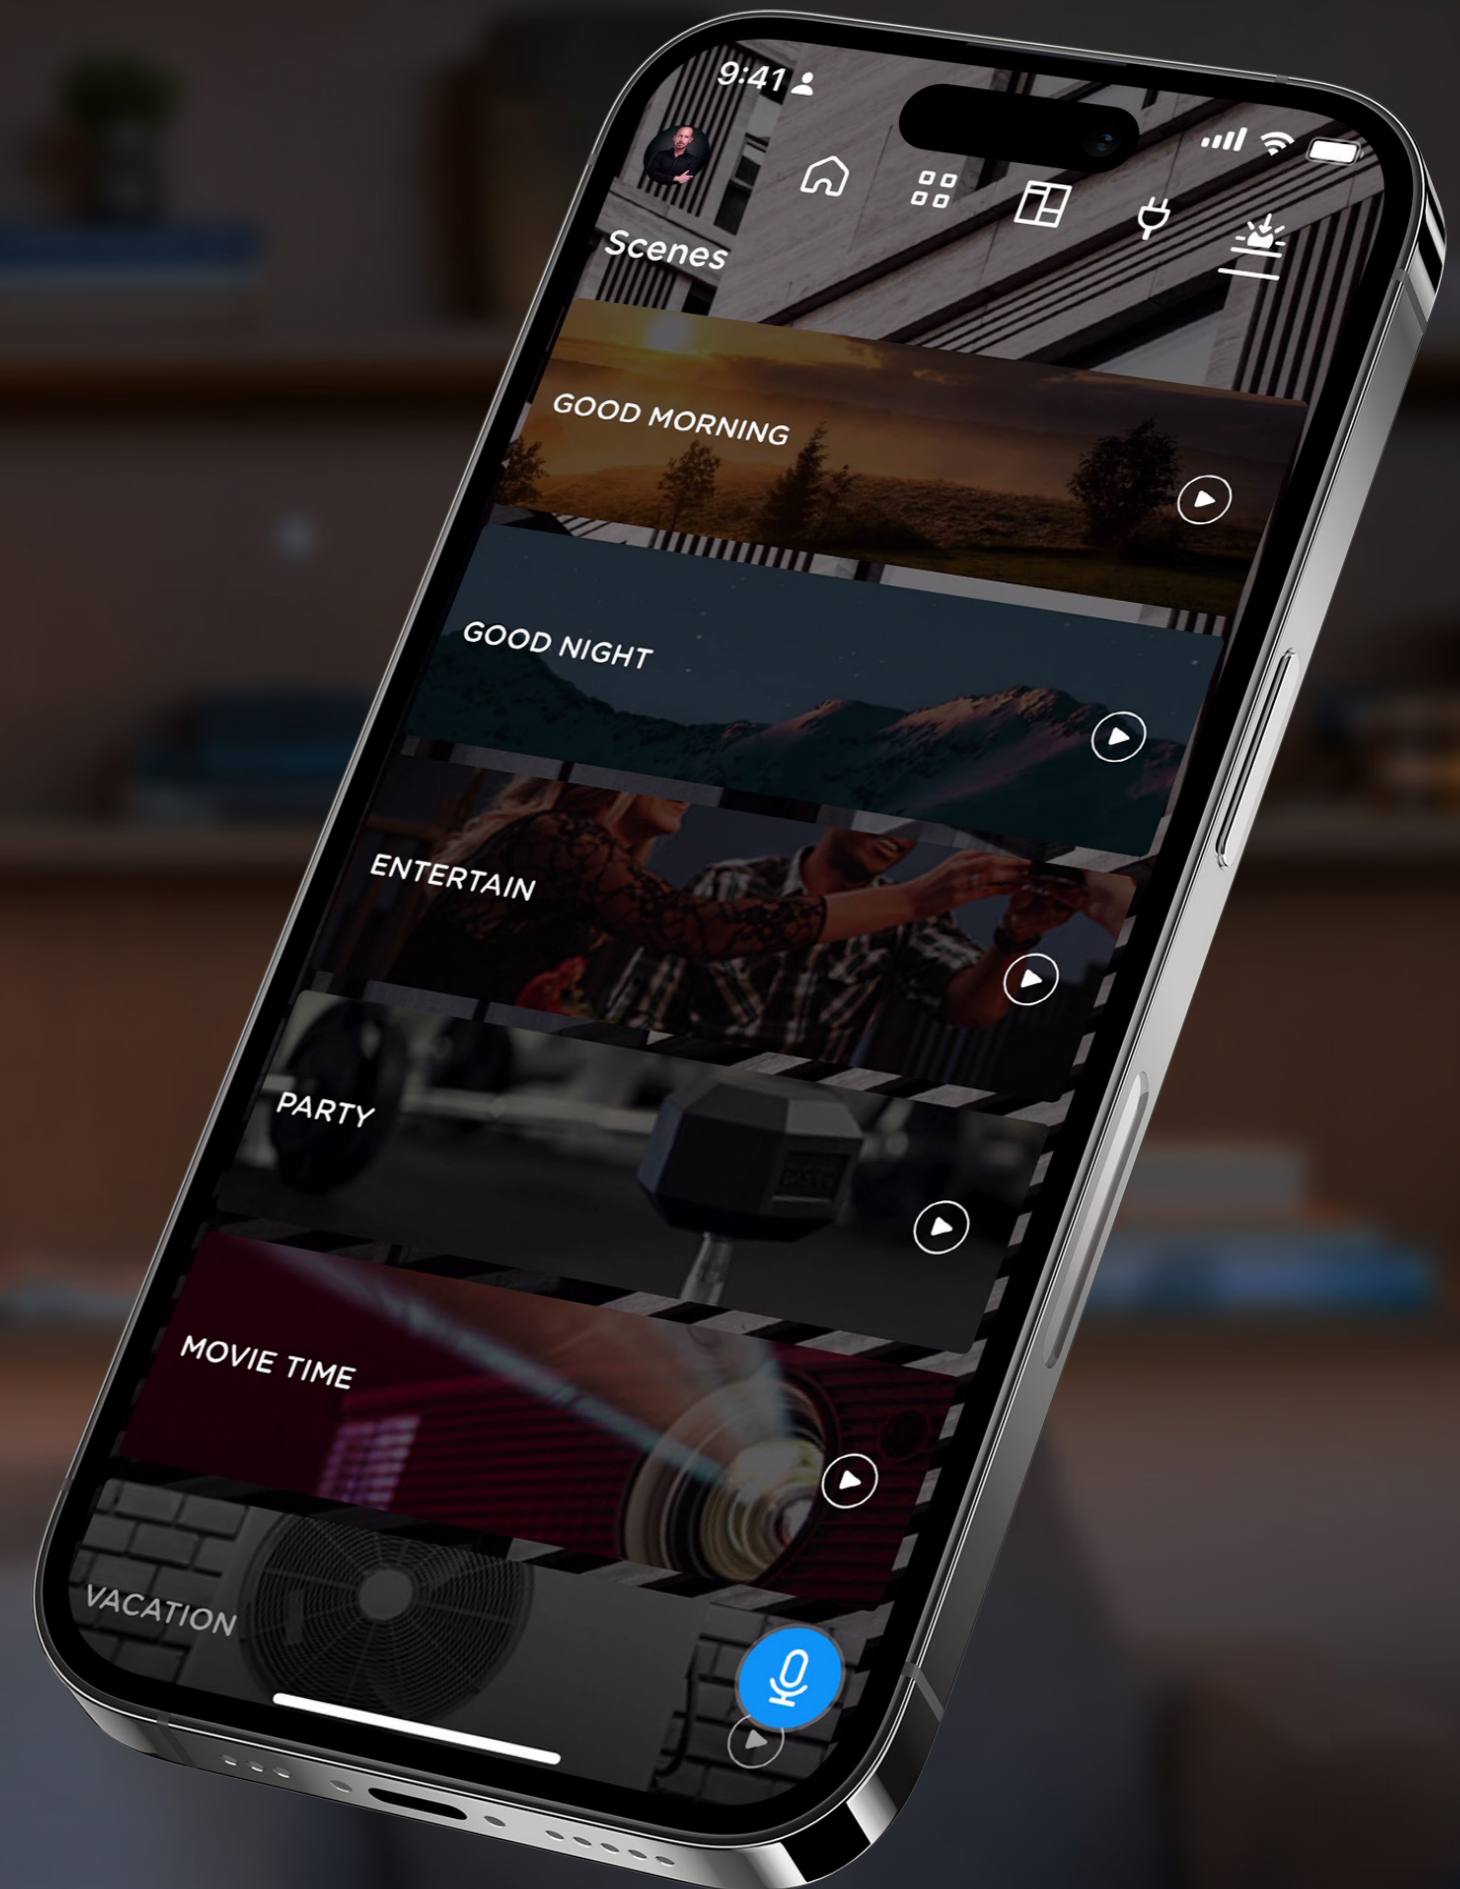

SEAMLESS SCENE CREATION

Automate Your Lifestyle

Simply type or voice-dictate a scene's activations and conditional automations using the power of natural language. Create schedules, custom actions, invocations, responses, and more to uniquely tailor your Josh experience.

Josh effortlessly enhances your daily routine, offering you comfort, security, and energy savings whether you're kick starting your day, returning home, or unwinding in the evening.