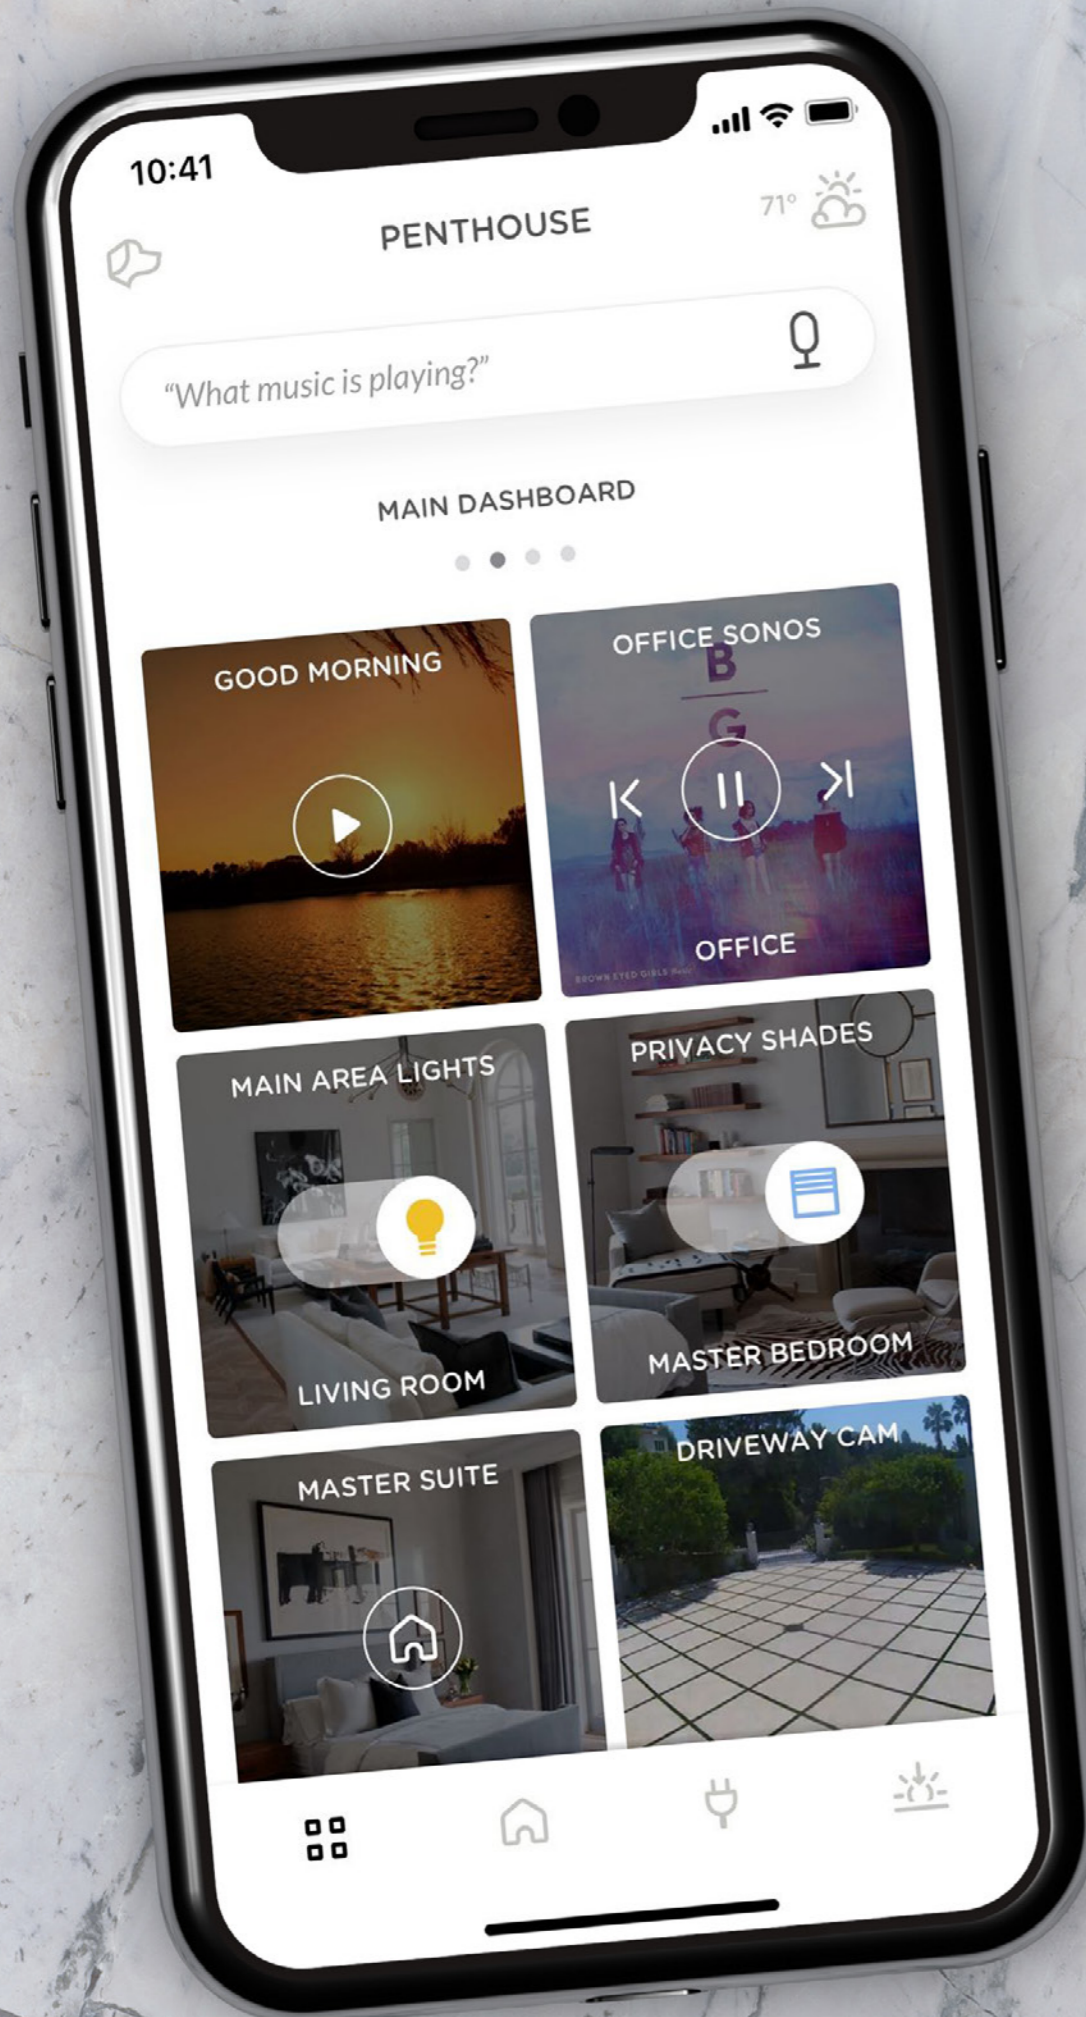

"Watch the Disney Channel in the Living Room"

NETFLIX

dish

amazon
prime video

YouTube

xfinity

INDUSTRY LEADING APP

AI DASHBOARD

The AI-driven dashboard provides intelligent recommendations based on the state of your home. Josh will learn living patterns and suggest actions based on your preferences.

SCENES

Scenes allow you to easily set the mood by adjusting a collection of devices with one simple button press or voice command. Create and edit actions, invocations, and custom responses from Josh.

ACCESS ANY HOME

Check in on all of your properties from anywhere in the world. Never worry again if the doors are locked or not. Grant access, view cameras, and take action while you're away.

CUSTOMIZABLE

Create as many room and user-specific dashboards as you'd like for a bespoke experience. Pin any device, room, or scene tile to each dashboard and arrange it as you see fit.

VOICE CONTROL

Tap the microphone icon to harness the power of Josh on the go. Voice commands given through the app display as text so that you can see exactly how your speech is being heard.