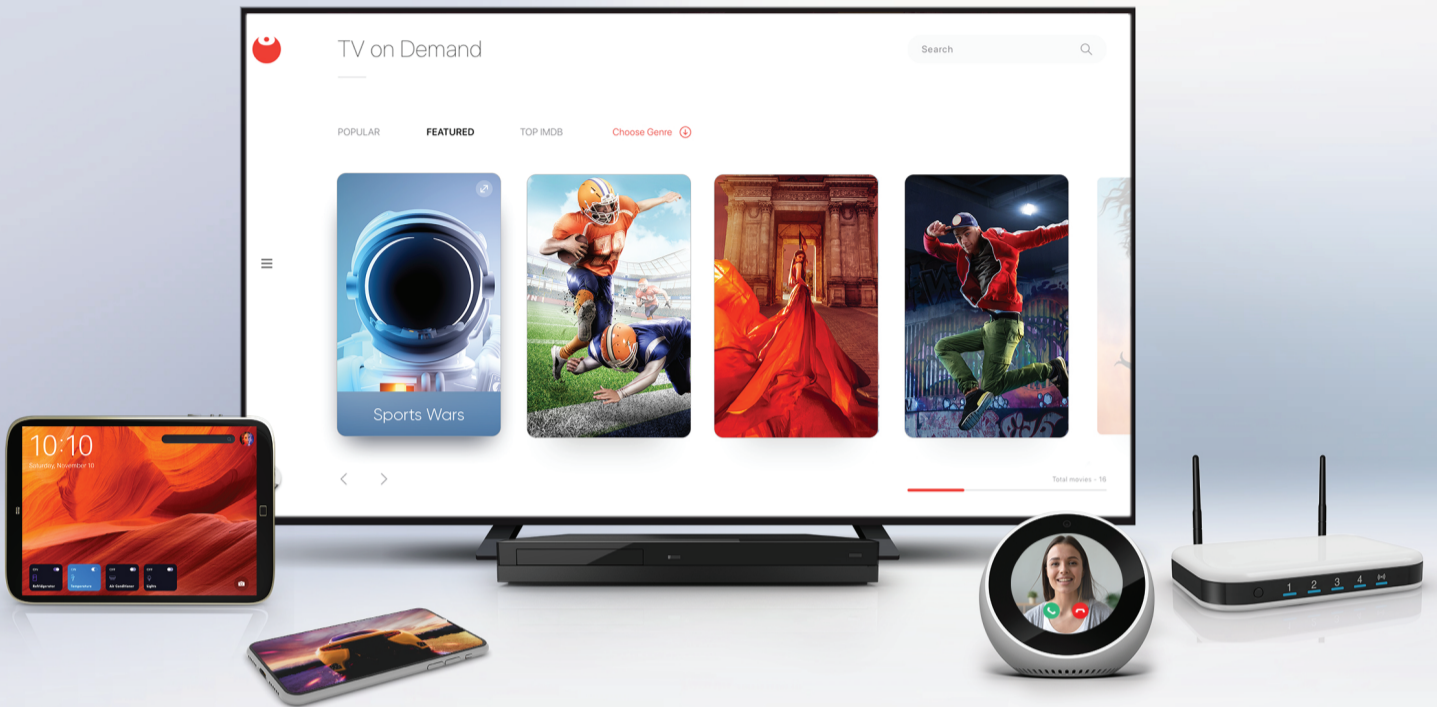

Smart Home | Powered By MediaTek

MediaTek powers 1.5 billion devices per year, including the popular Peloton bike, Tonal fitness system, Amazon Echo Dot and Sonos Beam. With our technology in one in five homes globally, we're bringing the latest technology innovations to the brands you love.

#1 For Smart TVs

MediaTek makes theater-quality viewing experiences accessible in the home with cutting-edge imaging advancements.

#1 For Smart Speakers And Voice Assistant Devices

MediaTek brings powerful edge AI processing to a wide range of voice assistants from Amazon Alexa, Google Assistant, Alibaba, and Baidu.

#1 For Multimedia Players

MediaTek makes theater-quality viewing experiences accessible in the home with cutting-edge imaging advancements.

#1 In Connectivity Solutions For The Broadband, Consumer Electronics, And Gaming Segments

Take advantage of geofencing to set up specific actions based on the location of your smartphone, such as having your lights and heater turn on when you get home.

Your smart TV can serve as a hub for your smart devices, whether you want to check a video feed of your baby in the other room or see who just rang the doorbell.