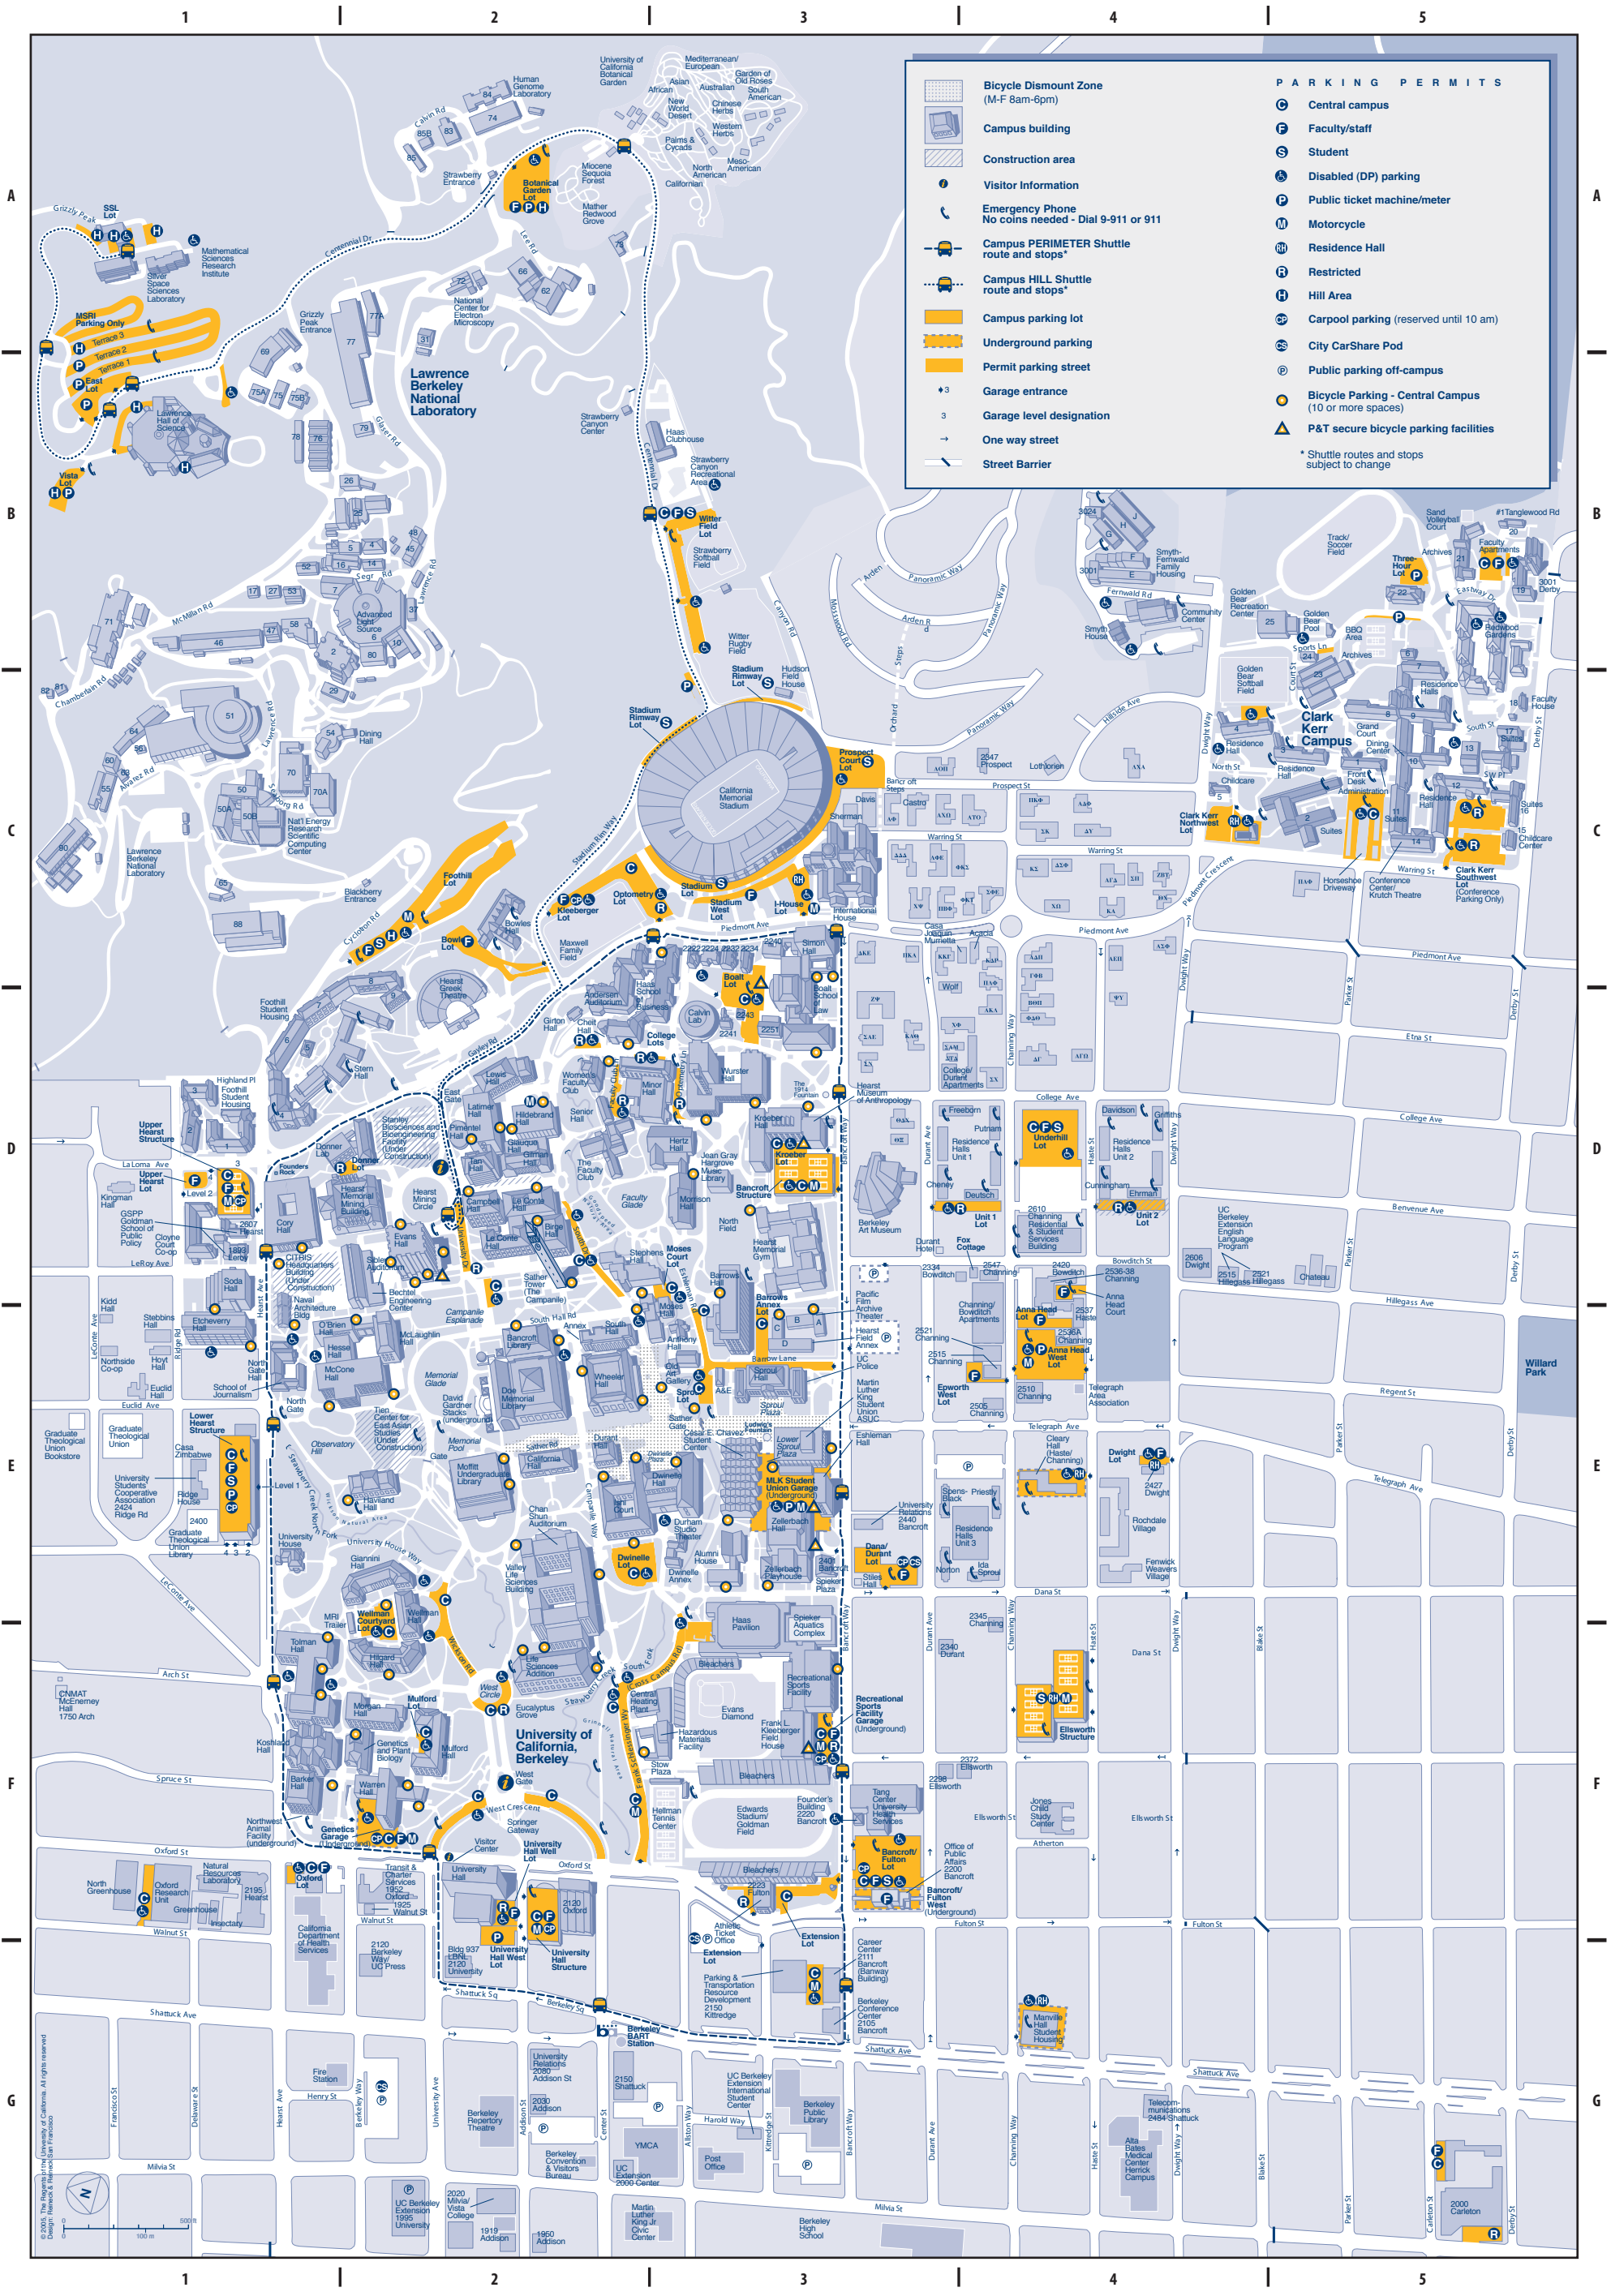

University of California BERKELEY Campus Parking Map

	Bicycle Dismount Zone (M-F 8am-6pm)	PARKING PERMITS
	Campus building	C Central campus
	Construction area	F Faculty/staff
	Visitor Information	S Student
	Emergency Phone No coins needed - Dial 9-911 or 911	D Disabled (DP) parking
	Campus PERIMETER Shuttle route and stops*	P Public ticket machine/meter
	Campus HILL Shuttle route and stops*	M Motorcycle
	Campus parking lot	RH Residence Hall
	Underground parking	R Restricted
	Permit parking street	H Hill Area
	Garage entrance	CP Carpool parking (reserved until 10 am)
	Garage level designation	CS City CarShare Pod
	One way street	PO Public parking off-campus
	Street Barrier	OC Bicycle Parking - Central Campus (10 or more spaces)
		▲ P&T secure bicycle parking facilities

* Shuttle routes and stops subject to change