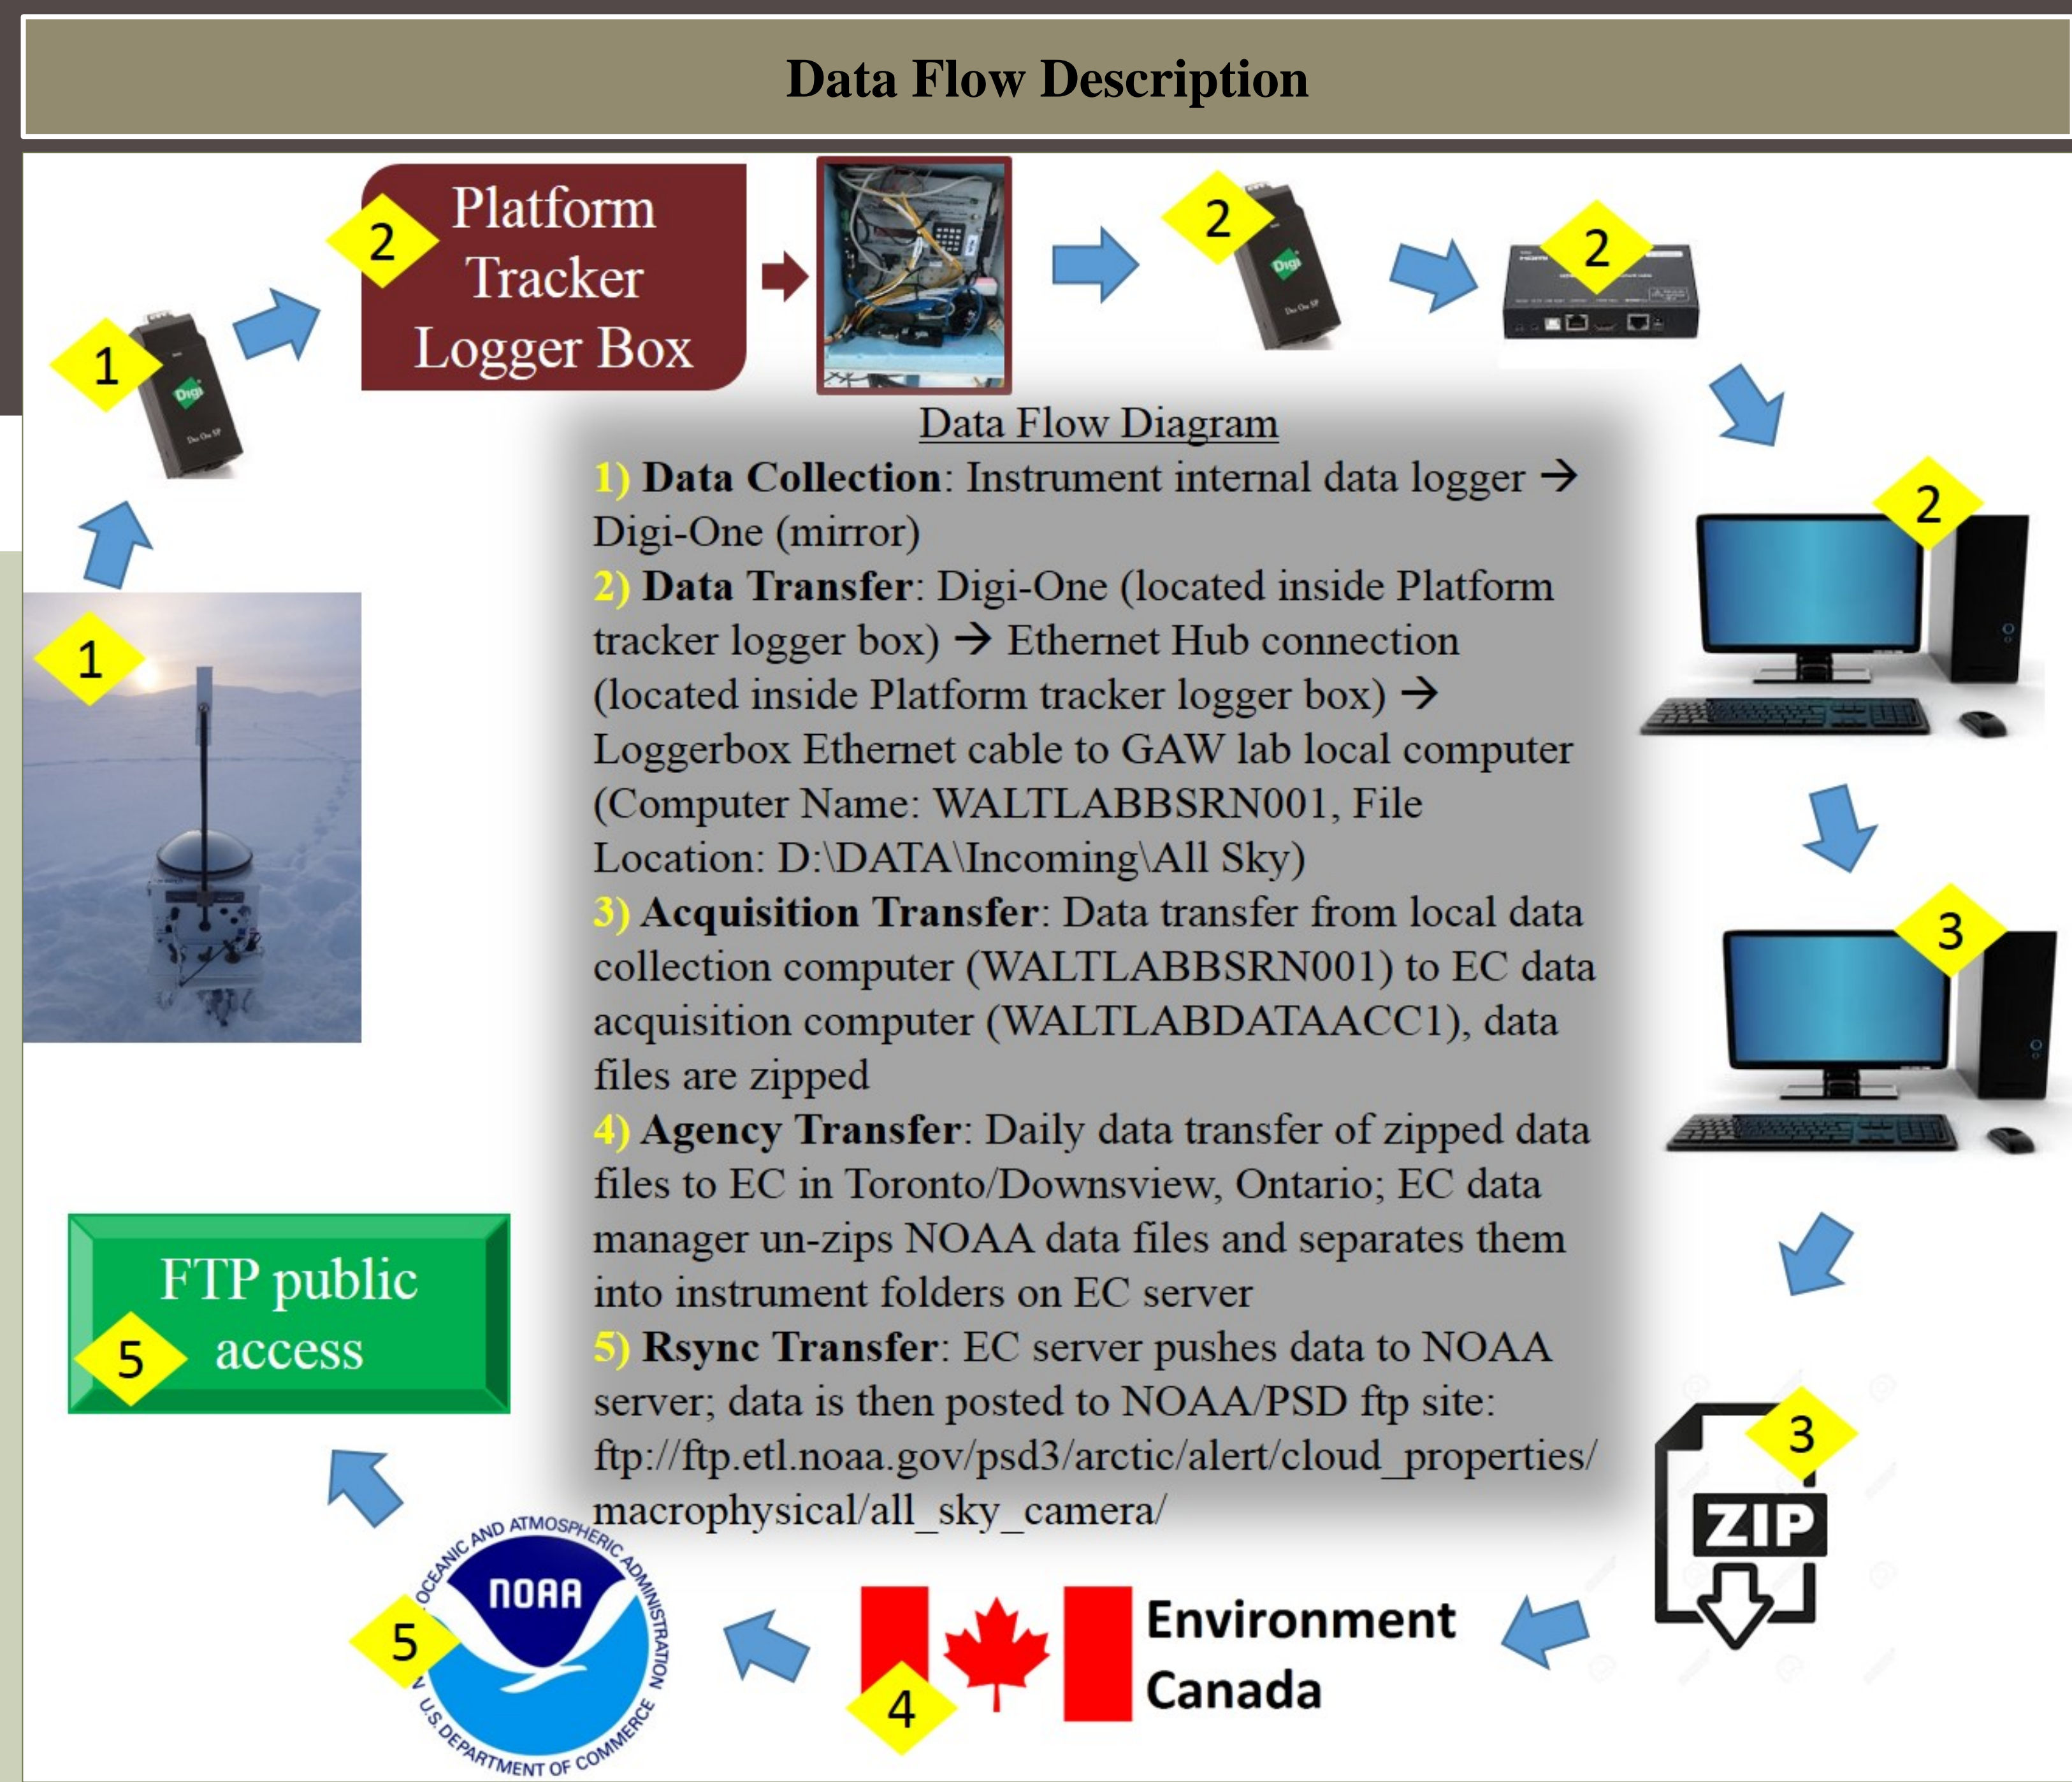

Contacts
Project Lead: Taneil Uttal
taneil.uttal@noaa.gov
NOAA Data Manager, Logistics,
Technician: Sara Crepinsek
sara.crepinsek@noaa.gov

Datagrams: Alert All Sky Camera

Contacts
EC Data Manager: Racki Senen
Senen.Racki@ec.gc.ca
Research Coordinator: Andrew Platt
Andrew.Platt@ec.gc.ca
Technical Support: Allen Jordan
allen.jordan@noaa.gov

File name: (as of 4/2/14)
File location on ingest Server: /home/alert/All Sky/

Data   Diagnostics   Logger Info

Instrument Details

Specifications	
Measurement	Total Sky Imager
Serial #	152
NOAA CD #	CD0001076327
Instrument Manufacturer	Yankee Environmental Systems, Inc.
Type	TSI-440
Calibration factors	no

Calibration Values:

Home:
<http://www.esrl.noaa.gov/psd/iasoa/>
Data:
<http://www.esrl.noaa.gov/psd/iasoa/dataataglance>

IASOA Portal

Product