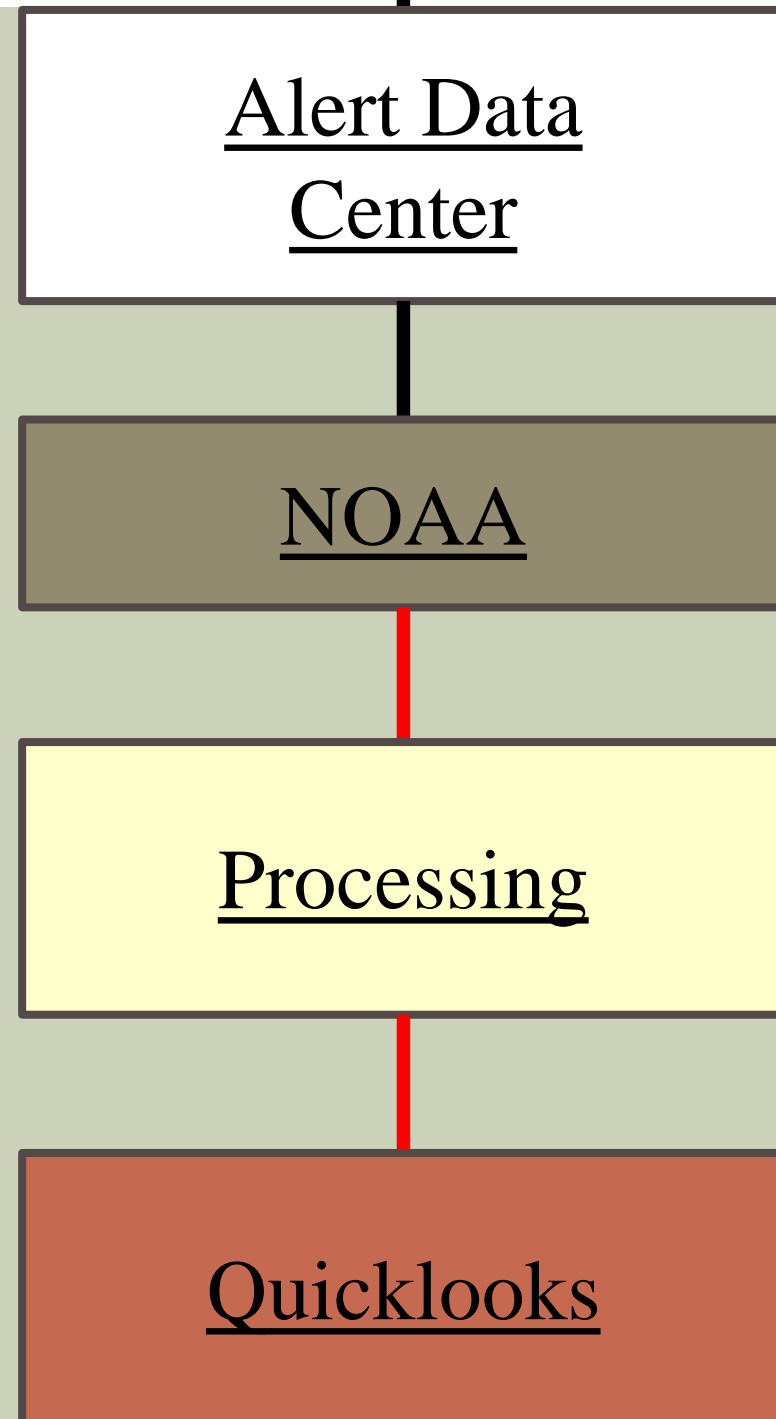

Contacts
Project Lead: Taneil Uttal
taneil.uttal@noaa.gov
NOAA Data Manager, Logistics,
Technician: Sara Crepinsek
sara.crepinsek@noaa.gov

Datagrams: Alert All Sky Camera

Contacts
EC Data Manager: Racki Senen
Senen.Racki@ec.gc.ca
Research Coordinator: Andrew Platt
Andrew.Platt@ec.gc.ca
Technical Support: Allen Jordan
allen.jordan@noaa.gov

File name: (as of 4/2/14)
File location on ingest Server: /home/alert/All Sky/

Data   Diagnostics   Logger Info

Instrument Details

Specifications	
Measurement	Total Sky Imager
Serial #	152
NOAA CD #	CD0001076327
Instrument Manufacturer	Yankee Environmental Systems, Inc.
Type	TSI-440
Calibration factors	no

Calibration Values:

Home:
<http://www.esrl.noaa.gov/psd/iasoa/>
Data:
<http://www.esrl.noaa.gov/psd/iasoa/dataataglance>

IASOA Portal

Product