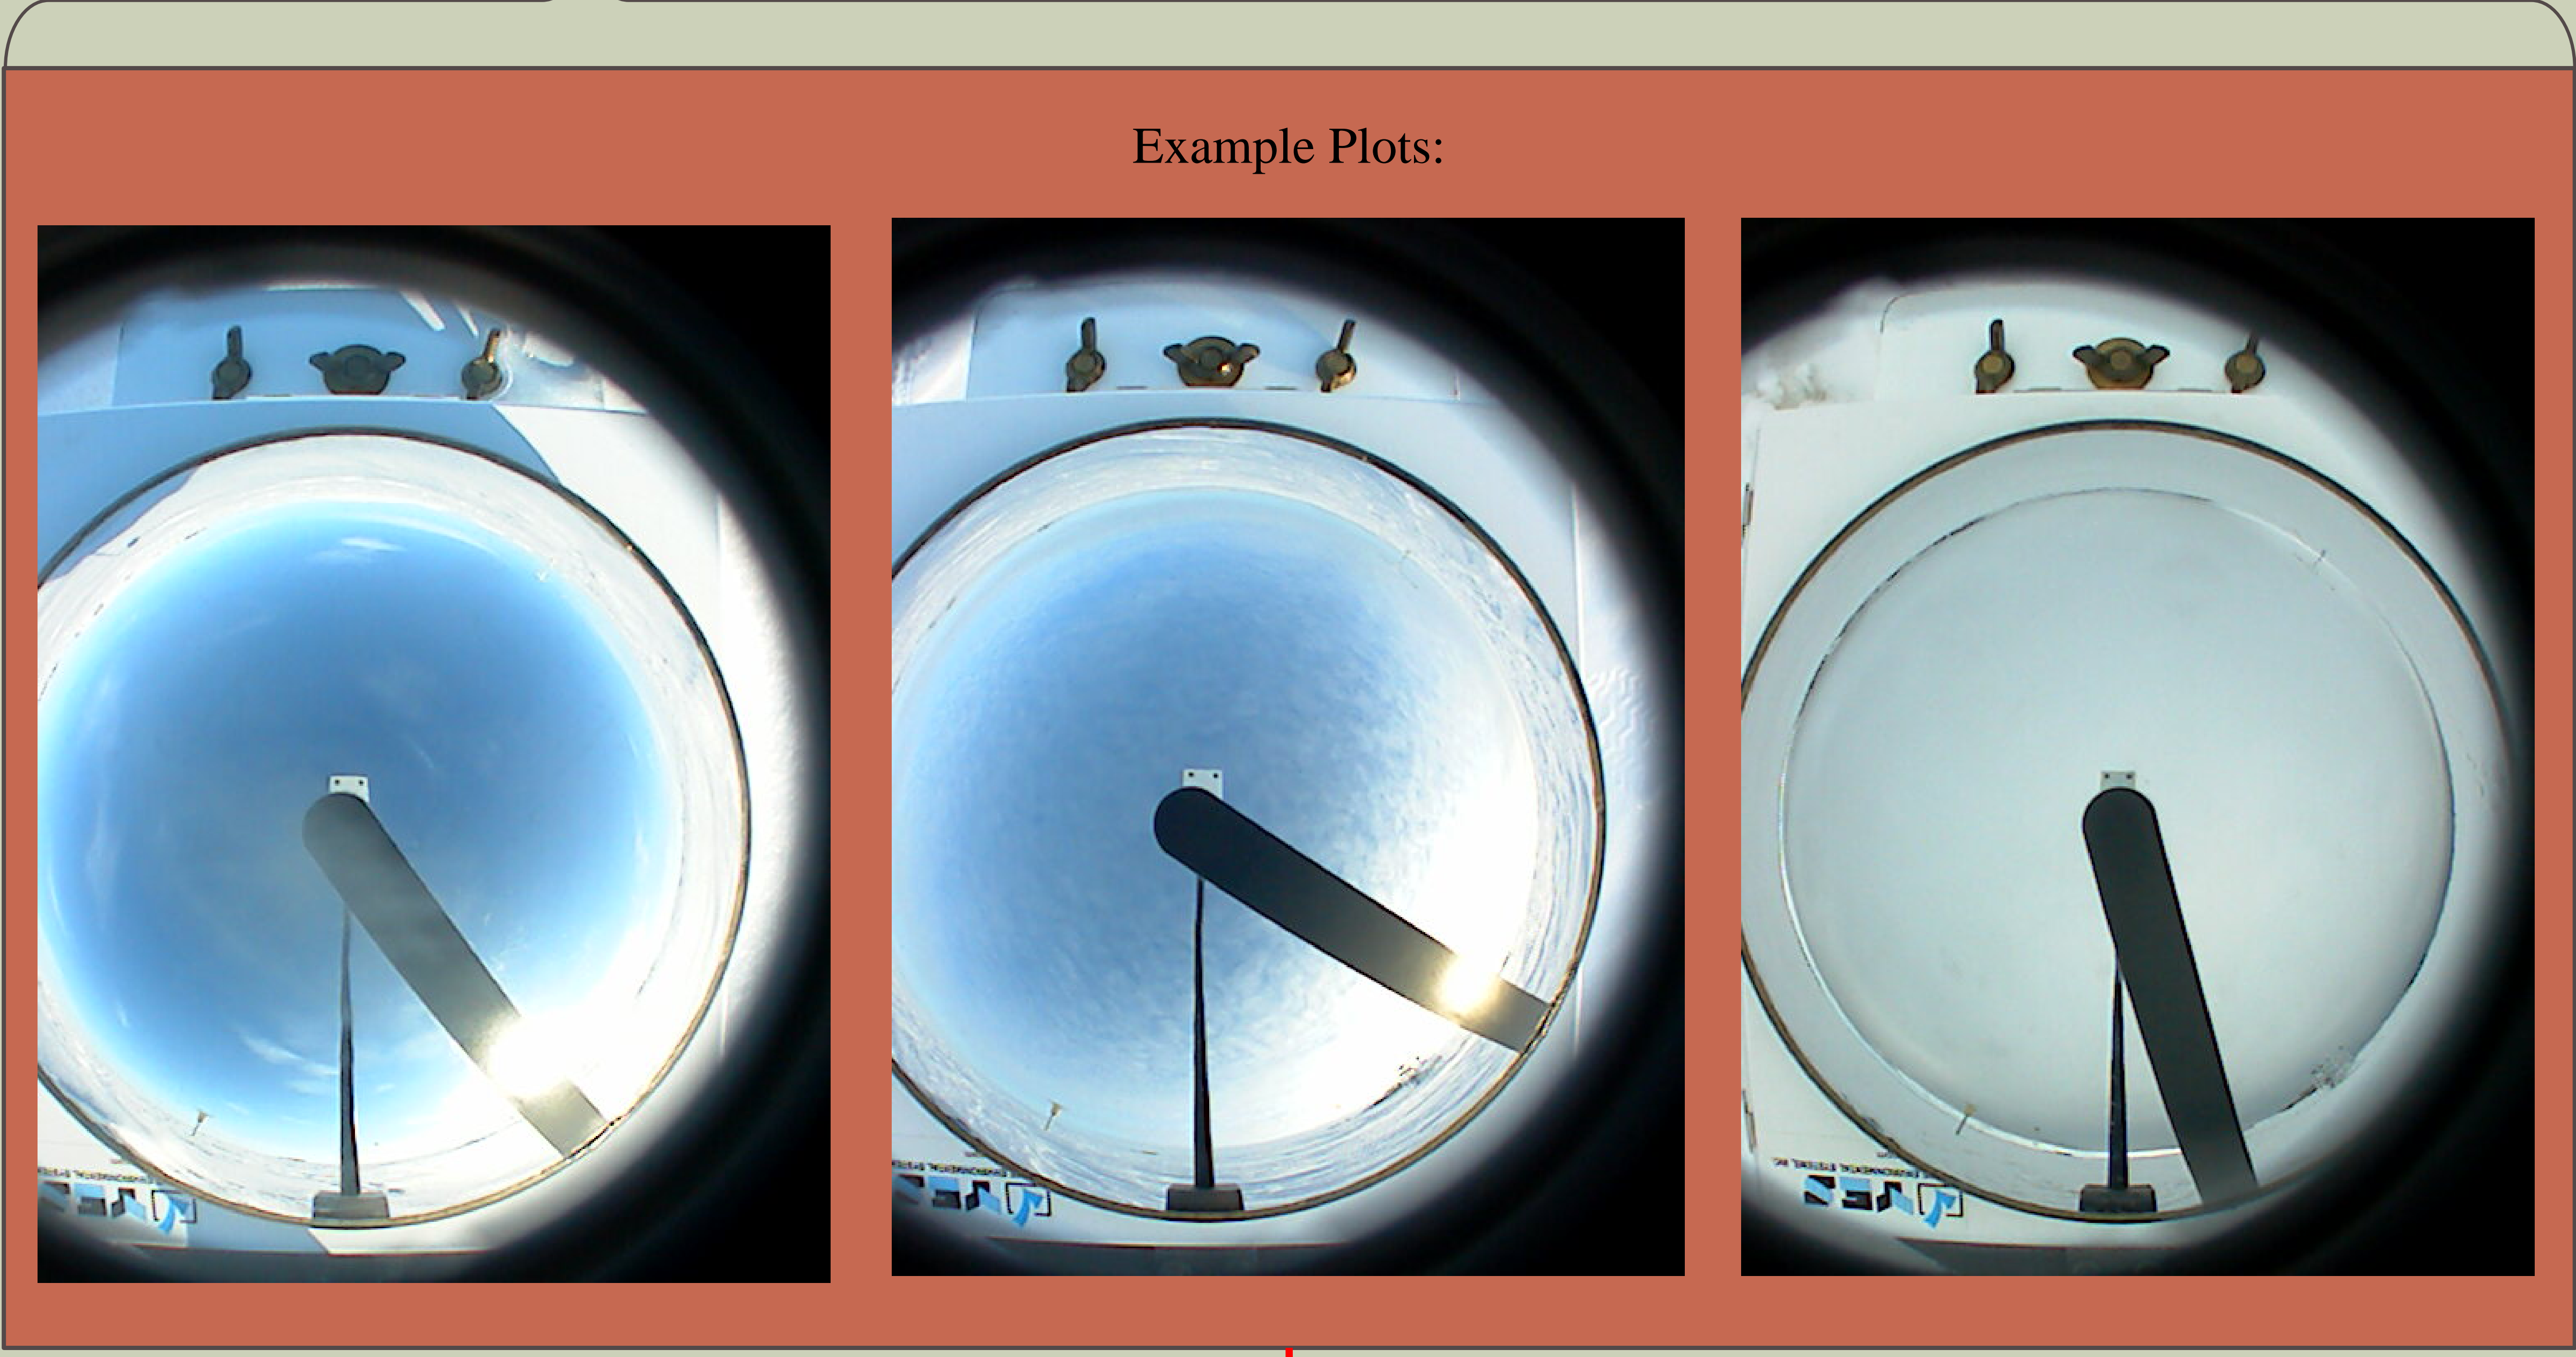

Contacts
Project Lead: Taneil Uttal
taneil.uttal@noaa.gov
NOAA Data Manager, Logistics,
Technician: Sara Crepinsek
sara.crepinsek@noaa.gov

Datagrams: Alert All Sky Camera

Contacts
EC Data Manager: Racki Senen
Senen.Racki@ec.gc.ca
Research Coordinator: Andrew Platt
Andrew.Platt@ec.gc.ca
Technical Support: Allen Jordan
allen.jordan@noaa.gov

File name: (as of 4/2/14)
File location on ingest Server: /home/alert/All Sky/

Data   Diagnostics   Logger Info

Instrument Details

Specifications	
Measurement	Total Sky Imager
Serial #	152
NOAA CD #	CD0001076327
Instrument Manufacturer	Yankee Environmental Systems, Inc.
Type	TSI-440
Calibration factors	no

Calibration Values:

Home:
<http://www.esrl.noaa.gov/psd/iasoa/>
Data:
<http://www.esrl.noaa.gov/psd/iasoa/dataataglance>

IASOA Portal

Product