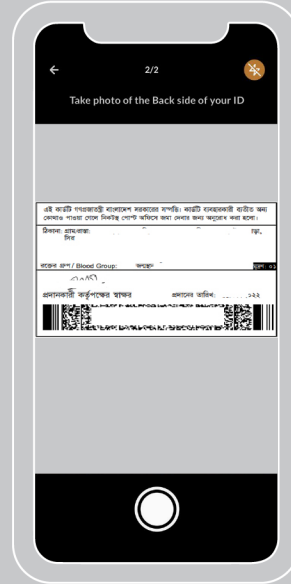

Registration with Account

Click on the "Login" button

Click "Sign Up" to continue

Click "Get started"

Select "I have EBL Account /Card"

Agree with the terms & conditions and click "Continue"

Enter your registered mobile number and click "Start"

Enter the verification code sent to your phone number and press "Submit"

Select your preferred account

Click "Take a photo of your NID"

Capture an image of the front side of your NID

Capture an image of the back side of your NID

Review your NID information

Click on "Take your photo" button

Take a selfie

Take a selfie and then click "Continue"

Setup your User ID and confirm your Password

Your registration
has been
completed.

Enter User ID
and Password
to login