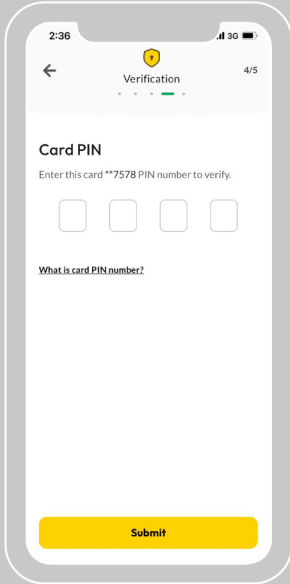

Registration with Card

Click on the "Login" button

Click "Sign Up" to continue

Click "Get started"

Select "I have EBL Account /Card"

Agree with the terms & conditions and click "Continue"

Enter your registered mobile number and click "Start"

Enter the verification code sent to your phone number and press "Submit"

Select your preferred card

Enter your Card PIN

Setup your User ID and confirm your Password

Your registration has been completed.

Enter User ID and Password to login