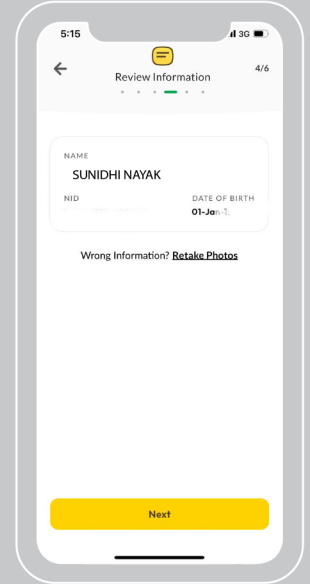

Registration with Account

Click on the "Login" button

Click "Sign Up" to continue

Click "Get started"

Select "I have EBL Account /Card"

Agree with the terms & conditions and click "Continue"

Enter your registered mobile number and click "Start"

Enter the verification code sent to your phone number and press "Submit"

Select your preferred account

Click "Take a photo of your NID"

Capture an image of the front side of your NID

Capture an image of the back side of your NID

Review your NID information

Click on "Take your photo" button

Take a selfie

Take a selfie and then click "Continue"

Setup your User ID and confirm your Password

Your registration
has been
completed.

Enter User ID
and Password
to login