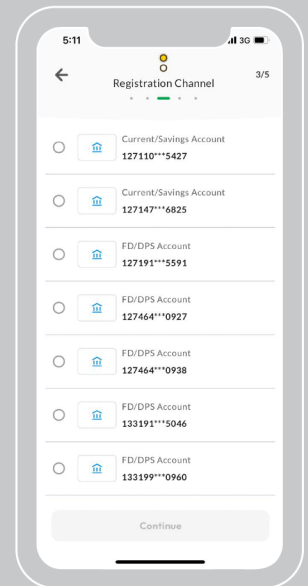

Registration with Card

Click on the "Login" button

Click "Sign Up" to continue

Click "Get started"

Select "I have EBL Account /Card"

Agree with the terms & conditions and click "Continue"

Enter your registered mobile number and click "Start"

Enter the verification code sent to your phone number and press "Submit"

Select your preferred card

Enter your Card PIN

Setup your User ID and confirm your Password

Your registration has been completed.

Enter User ID and Password to login

Registration with Account

Click on the "Login" button

Click "Sign Up" to continue

Click "Get started"

Select "I have EBL Account /Card"

Agree with the terms & conditions and click "Continue"

Enter your registered mobile number and click "Start"

Enter the verification code sent to your phone number and press "Submit"

Select your preferred account

Click "Take a photo of your NID"

Capture an image of the front side of your NID

Capture an image of the back side of your NID