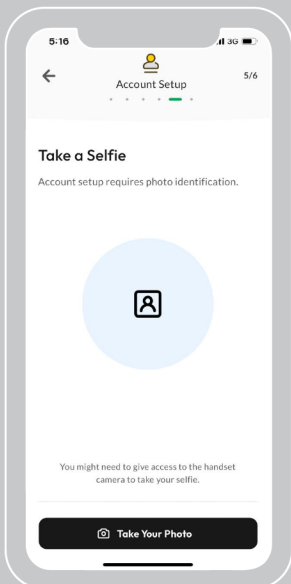

Registration with Account

Click on the "Login" button

Click "Sign Up" to continue

Click "Get started"

Select "I have EBL Account /Card"

Agree with the terms & conditions and click "Continue"

Enter your registered mobile number and click "Start"

Enter the verification code sent to your phone number and press "Submit"

Select your preferred account

Click "Take a photo of your NID"

Capture an image of the front side of your NID

Capture an image of the back side of your NID

Review your NID information

Click on "Take your photo" button

Take a selfie

Take a selfie and then click "Continue"

Setup your User ID and confirm your Password

Your registration
has been
completed.

Enter User ID
and Password
to login