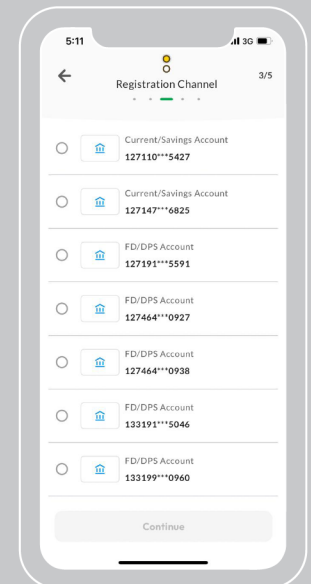

Registration with Card

Click on the "Login" button

Click "Sign Up" to continue

Click "Get started"

Select "I have EBL Account /Card"

Agree with the terms & conditions and click "Continue"

Enter your registered mobile number and click "Start"

Enter the verification code sent to your phone number and press "Submit"

Select your preferred card

Enter your Card PIN

Setup your User ID and confirm your Password

Your registration has been completed.

Enter User ID and Password to login

Registration with Account

Click on the "Login" button

Click "Sign Up" to continue

Click "Get started"

Select "I have EBL Account /Card"

Agree with the terms & conditions and click "Continue"

Enter your registered mobile number and click "Start"

Enter the verification code sent to your phone number and press "Submit"

Select your preferred account

Click "Take a photo of your NID"

Capture an image of the front side of your NID

Capture an image of the back side of your NID