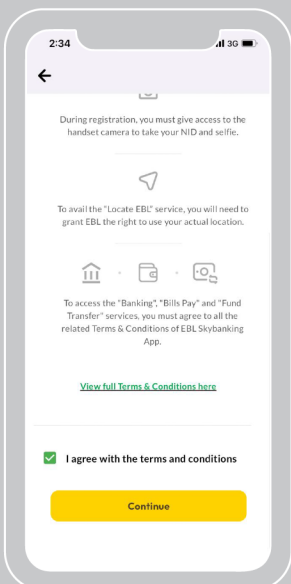

Registration with Card

Click on the "Login" button

Click "Sign Up" to continue

Click "Get started"

Select "I have EBL Account /Card"

Agree with the terms & conditions and click "Continue"

Enter your registered mobile number and click "Start"

Enter the verification code sent to your phone number and press "Submit"

Select your preferred card

Enter your Card PIN

Setup your User ID and confirm your Password

Your registration has been completed.

Enter User ID and Password to login

Registration with Account

Click on the "Login" button

Click "Sign Up" to continue

Click "Get started"

Select "I have EBL Account /Card"

Agree with the terms & conditions and click "Continue"

Enter your registered mobile number and click "Start"

Enter the verification code sent to your phone number and press "Submit"

Select your preferred account

Click "Take a photo of your NID"

Capture an image of the front side of your NID

Capture an image of the back side of your NID