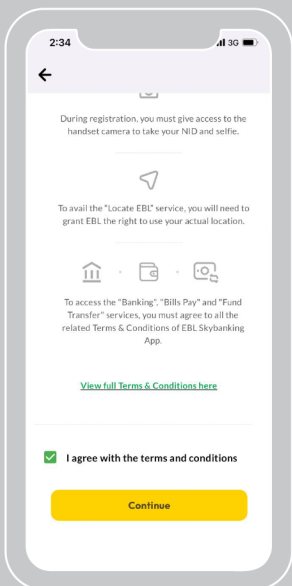

Enter the verification code sent to your phone number and press "Submit"

Select your preferred card

Enter your Card PIN

Setup your User ID and confirm your Password

Your registration has been completed.

Enter User ID and Password to login

Registration with Account

Click on the "Login" button

Click "Sign Up" to continue

Click "Get started"

Select "I have EBL Account /Card"

Agree with the terms & conditions and click "Continue"

Enter your registered mobile number and click "Start"

Enter the verification code sent to your phone number and press "Submit"

Select your preferred account

Click "Take a photo of your NID"

Capture an image of the front side of your NID

Capture an image of the back side of your NID

Review your NID information

Click on "Take your photo" button

Take a selfie

Take a selfie and then click "Continue"

Setup your User ID and confirm your Password

Your registration
has been
completed.

Enter User ID
and Password
to login