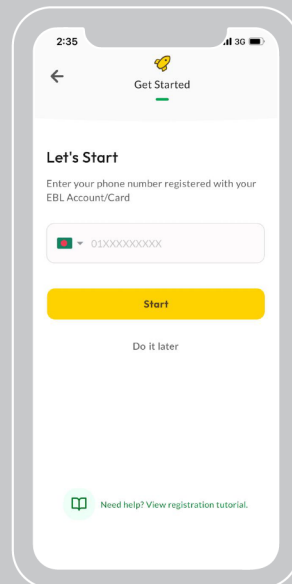

Registration with Card

Click on the "Login" button

Click "Sign Up" to continue

Click "Get started"

Select "I have EBL Account /Card"

Agree with the terms & conditions and click "Continue"

Enter your registered mobile number and click "Start"

Enter the verification code sent to your phone number and press "Submit"

Select your preferred card

Enter your Card PIN

Setup your User ID and confirm your Password

Your registration has been completed.

Enter User ID and Password to login

Registration with Account

Click on the "Login" button

Click "Sign Up" to continue

Click "Get started"

Select "I have EBL Account /Card"

Agree with the terms & conditions and click "Continue"

Enter your registered mobile number and click "Start"

Enter the verification code sent to your phone number and press "Submit"

Select your preferred account

Click "Take a photo of your NID"

Capture an image of the front side of your NID

Capture an image of the back side of your NID