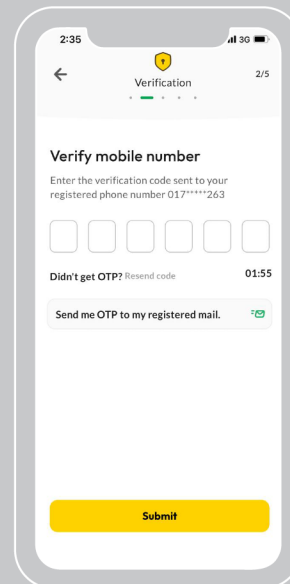

Registration with Card

Click on the "Login" button

Click "Sign Up" to continue

Click "Get started"

Select "I have EBL Account /Card"

Agree with the terms & conditions and click "Continue"

Enter your registered mobile number and click "Start"

Enter the verification code sent to your phone number and press "Submit"

Select your preferred card

Enter your Card PIN

Setup your User ID and confirm your Password

Your registration has been completed.

Enter User ID and Password to login

Registration with Account

Click on the "Login" button

Click "Sign Up" to continue

Click "Get started"

Select "I have EBL Account /Card"

Agree with the terms & conditions and click "Continue"

Enter your registered mobile number and click "Start"

Enter the verification code sent to your phone number and press "Submit"

Select your preferred account

Click "Take a photo of your NID"

Capture an image of the front side of your NID

Capture an image of the back side of your NID