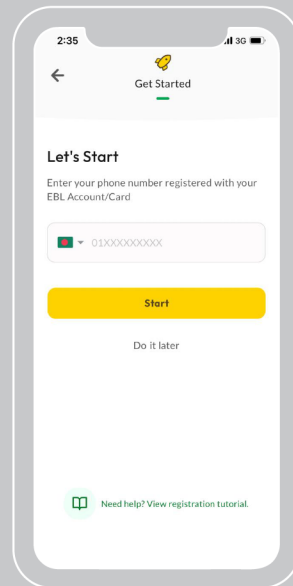

Registration with Card

Click on the "Login" button

Click "Sign Up" to continue

Click "Get started"

Select "I have EBL Account /Card"

Agree with the terms & conditions and click "Continue"

Enter your registered mobile number and click "Start"

Enter the verification code sent to your phone number and press "Submit"

Select your preferred card

Enter your Card PIN

Setup your User ID and confirm your Password

Your registration has been completed.

Enter User ID and Password to login

Registration with Account

Click on the "Login" button

Click "Sign Up" to continue

Click "Get started"

Select "I have EBL Account /Card"

Agree with the terms & conditions and click "Continue"

Enter your registered mobile number and click "Start"

Enter the verification code sent to your phone number and press "Submit"

Select your preferred account

Click "Take a photo of your NID"

Capture an image of the front side of your NID

Capture an image of the back side of your NID