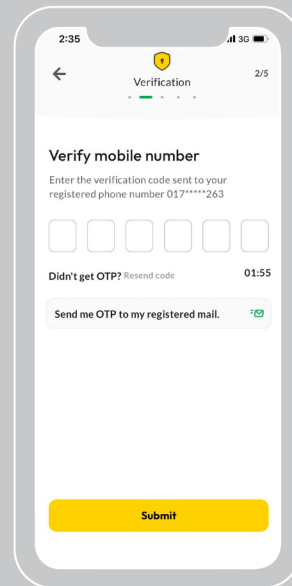

Registration with Card

Click on the "Login" button

Click "Sign Up" to continue

Click "Get started"

Select "I have EBL Account /Card"

Agree with the terms & conditions and click "Continue"

Enter your registered mobile number and click "Start"

Enter the verification code sent to your phone number and press "Submit"

Select your preferred card

Enter your Card PIN

Setup your User ID and confirm your Password

Your registration has been completed.

Enter User ID and Password to login

Registration with Account

Click on the "Login" button

Click "Sign Up" to continue

Click "Get started"

Select "I have EBL Account /Card"

Agree with the terms & conditions and click "Continue"

Enter your registered mobile number and click "Start"

Enter the verification code sent to your phone number and press "Submit"

Select your preferred account

Click "Take a photo of your NID"

Capture an image of the front side of your NID

Capture an image of the back side of your NID