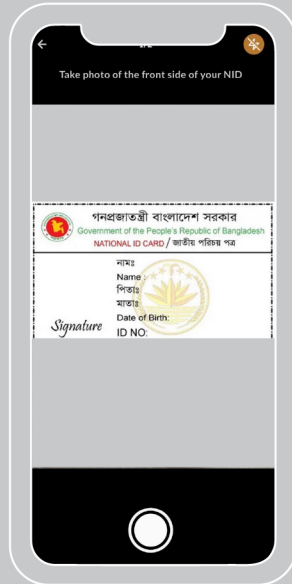

Registration with Card

Click on the "Login" button

Click "Sign Up" to continue

Click "Get started"

Select "I have EBL Account /Card"

Agree with the terms & conditions and click "Continue"

Enter your registered mobile number and click "Start"

Enter the verification code sent to your phone number and press "Submit"

Select your preferred card

Enter your Card PIN

Setup your User ID and confirm your Password

Your registration has been completed.

Enter User ID and Password to login

Registration with Account

Click on the "Login" button

Click "Sign Up" to continue

Click "Get started"

Select "I have EBL Account /Card"

Agree with the terms & conditions and click "Continue"

Enter your registered mobile number and click "Start"

Enter the verification code sent to your phone number and press "Submit"

Select your preferred account

Click "Take a photo of your NID"

Capture an image of the front side of your NID

Capture an image of the back side of your NID