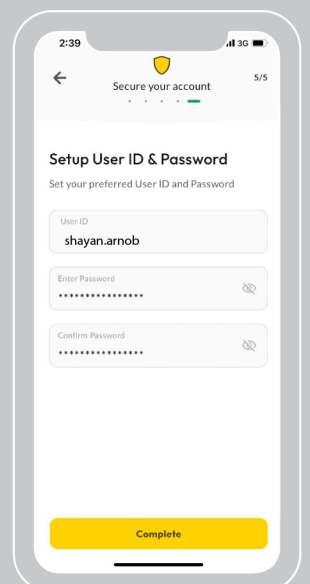

Registration with Card

Click on the "Login" button

Click "Sign Up" to continue

Click "Get started"

Select "I have EBL Account /Card"

Agree with the terms & conditions and click "Continue"

Enter your registered mobile number and click "Start"

Registration with Account

Click on the "Login" button

Click "Sign Up" to continue

Click "Get started"

Select "I have EBL Account /Card"

Agree with the terms & conditions and click "Continue"

Enter your registered mobile number and click "Start"

Enter the verification code sent to your phone number and press "Submit"

Select your preferred account

Click "Take a photo of your NID"

Capture an image of the front side of your NID

Capture an image of the back side of your NID

Review your NID information

Click on "Take your photo" button

Take a selfie

Take a selfie and then click "Continue"

Setup your User ID and confirm your Password

Your registration
has been
completed.

Enter User ID
and Password
to login