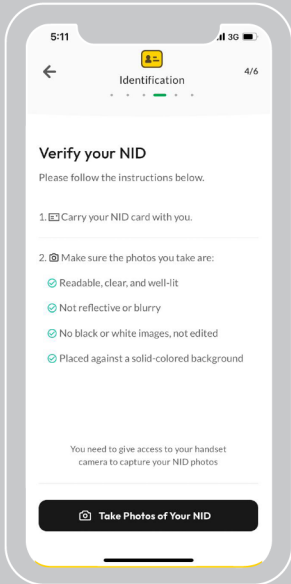

Registration with Card

Click on the "Login" button

Click "Sign Up" to continue

Click "Get started"

Select "I have EBL Account /Card"

Agree with the terms & conditions and click "Continue"

Enter your registered mobile number and click "Start"

Enter the verification code sent to your phone number and press "Submit"

Select your preferred card

Enter your Card PIN

Setup your User ID and confirm your Password

Your registration has been completed.

Enter User ID and Password to login

Registration with Account

Click on the "Login" button

Click "Sign Up" to continue

Click "Get started"

Select "I have EBL Account /Card"

Agree with the terms & conditions and click "Continue"

Enter your registered mobile number and click "Start"

Enter the verification code sent to your phone number and press "Submit"

Select your preferred account

Click "Take a photo of your NID"

Capture an image of the front side of your NID

Capture an image of the back side of your NID