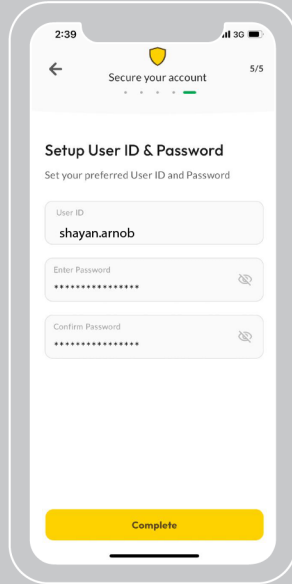

Registration with Card

Click on the "Login" button

Click "Sign Up" to continue

Click "Get started"

Select "I have EBL Account /Card"

Agree with the terms & conditions and click "Continue"

Enter your registered mobile number and click "Start"

Enter the verification code sent to your phone number and press "Submit"

Select your preferred card

Enter your Card PIN

Setup your User ID and confirm your Password

Your registration has been completed.

Enter User ID and Password to login

Registration with Account

Click on the "Login" button

Click "Sign Up" to continue

Click "Get started"

Select "I have EBL Account /Card"

Agree with the terms & conditions and click "Continue"

Enter your registered mobile number and click "Start"

Enter the verification code sent to your phone number and press "Submit"

Select your preferred account

Click "Take a photo of your NID"

Capture an image of the front side of your NID

Capture an image of the back side of your NID