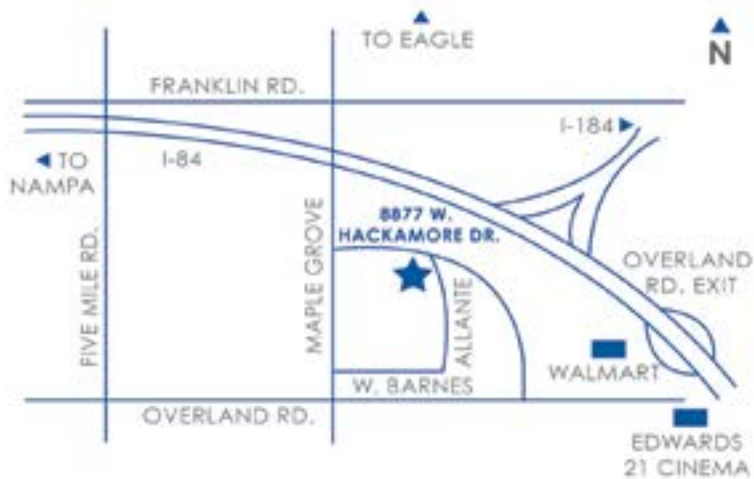

BLAISDELL
FAMILY DENTISTRY

Craig D. Blaisdell, DDS
Lynn R. Blaisdell, DDS, P/

WELCOME TO OUR OFFICE!

8877 W. Hackamore Dr. Boise, ID 83709

(208) 377 - 9696

Create your...
ROOM for LIVING
Your Home, Your Way.

Furniture | Electronics | Appliances | Flooring | Mattresses

Meridian Store Location • 3301 East Lanark
208-228-4100

Open 9 Hours A Day • 6 Days A Week
Monday-Saturday 11am - 8pm • Closed Sundays
Shop online at rcwilley.com.