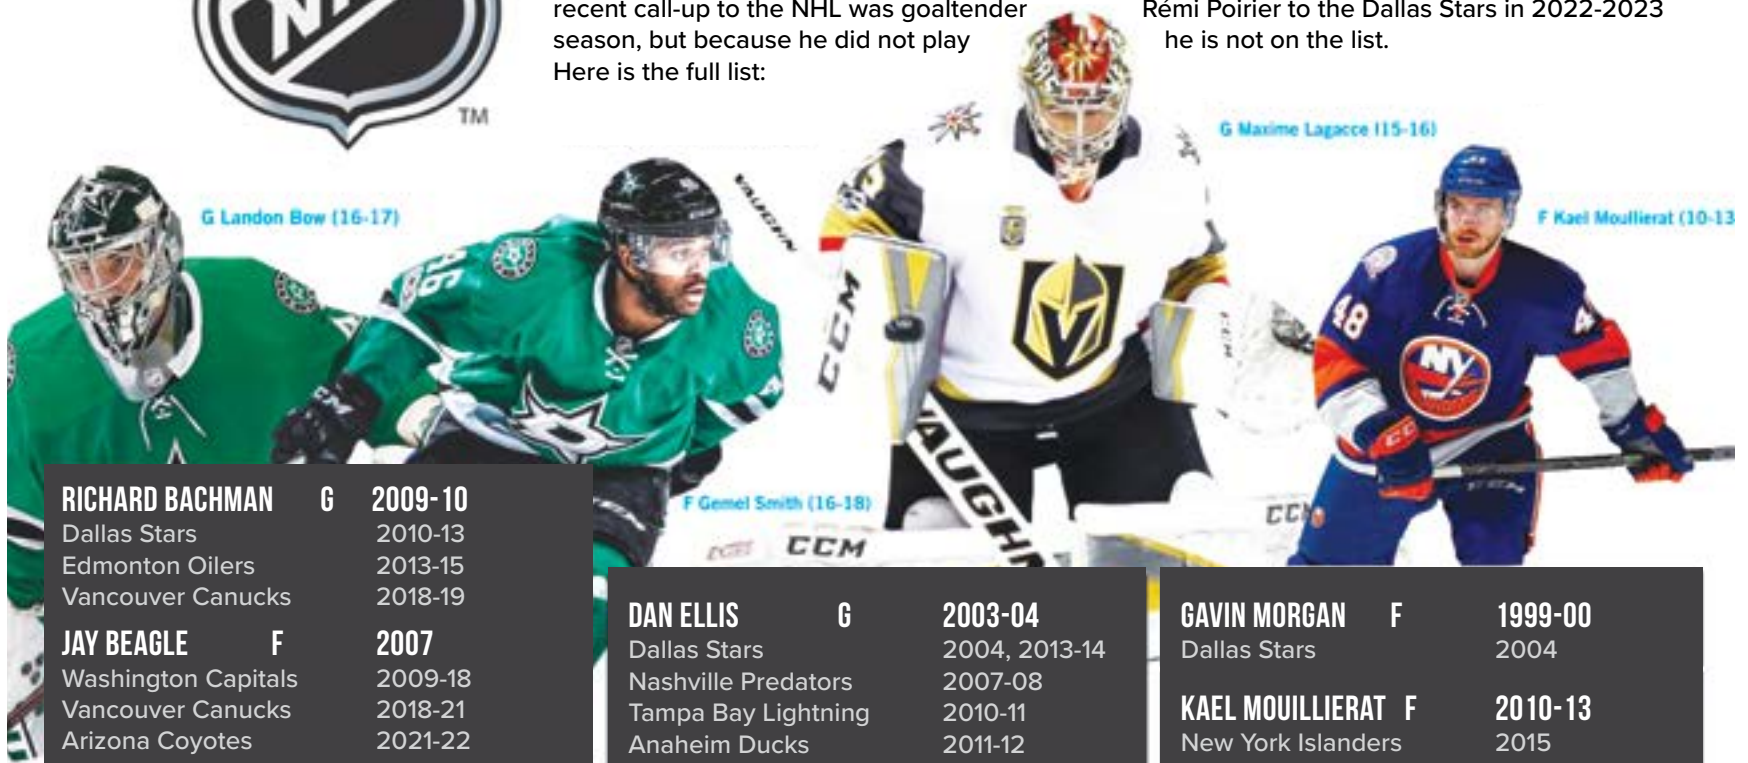

FROM IDAHO TO "THE SHOW"

The Steelheads now have 24 players reach the National Hockey League with the most recent being goaltender Landon Bow. Bow made his NHL debut with the Dallas Stars on Feb. 14, 2018, becoming the 11th player to join the Steelheads' NHL affiliate since the partnership began in the mid-2000s. He is also the fifth former Steelheads goaltender to make an appearance in the NHL. The most recent call-up to the NHL was goaltender Rémi Poirier to the Dallas Stars in 2022-2023 season, but because he did not play he is not on the list. Here is the full list: