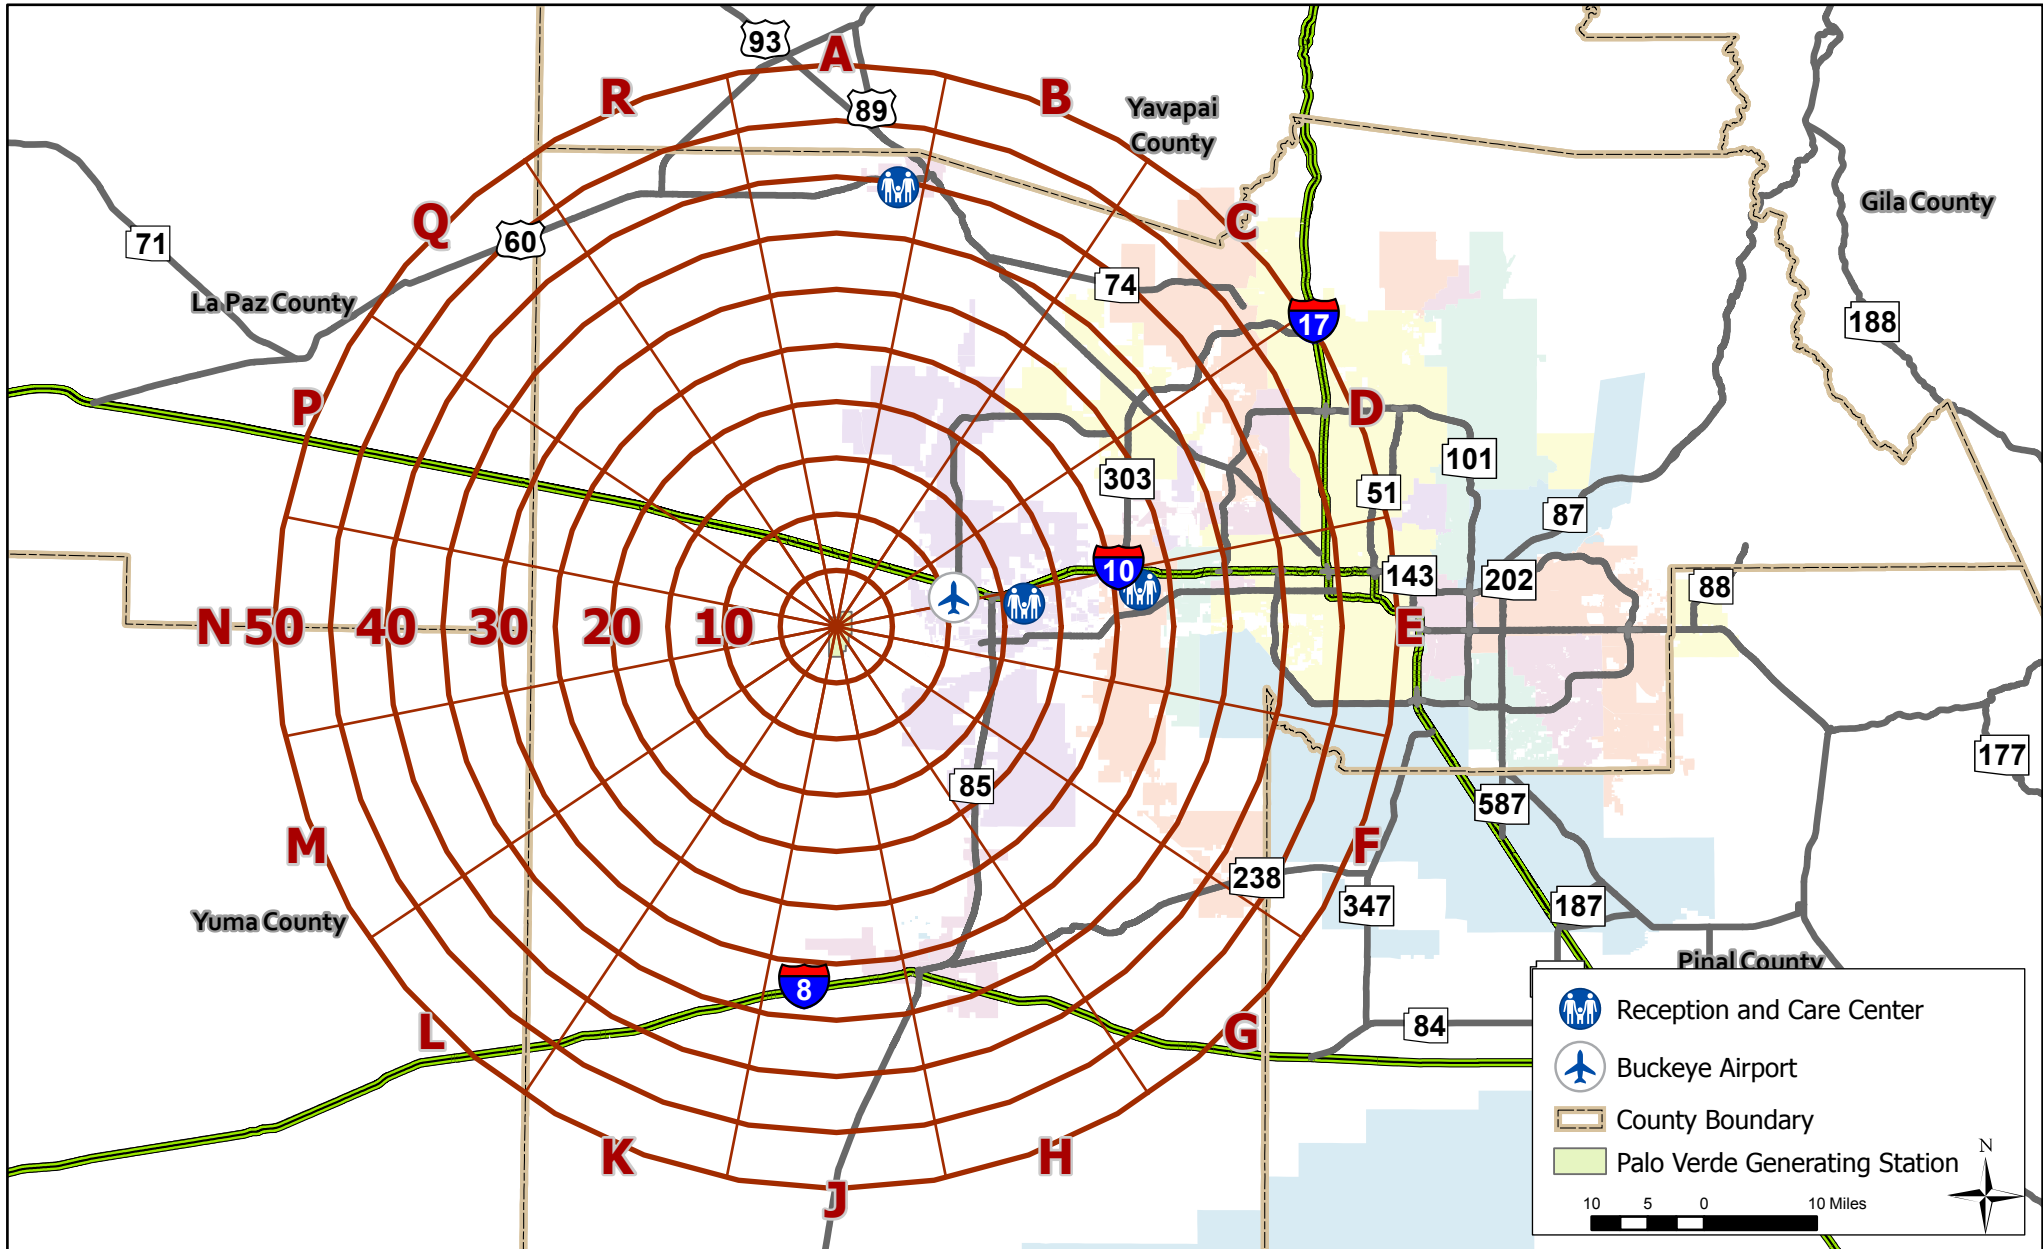

Palo Verde Generating Station 50-Mile Emergency Planning Zone

Maricopa County OET, GIS Division, 6/5/2020