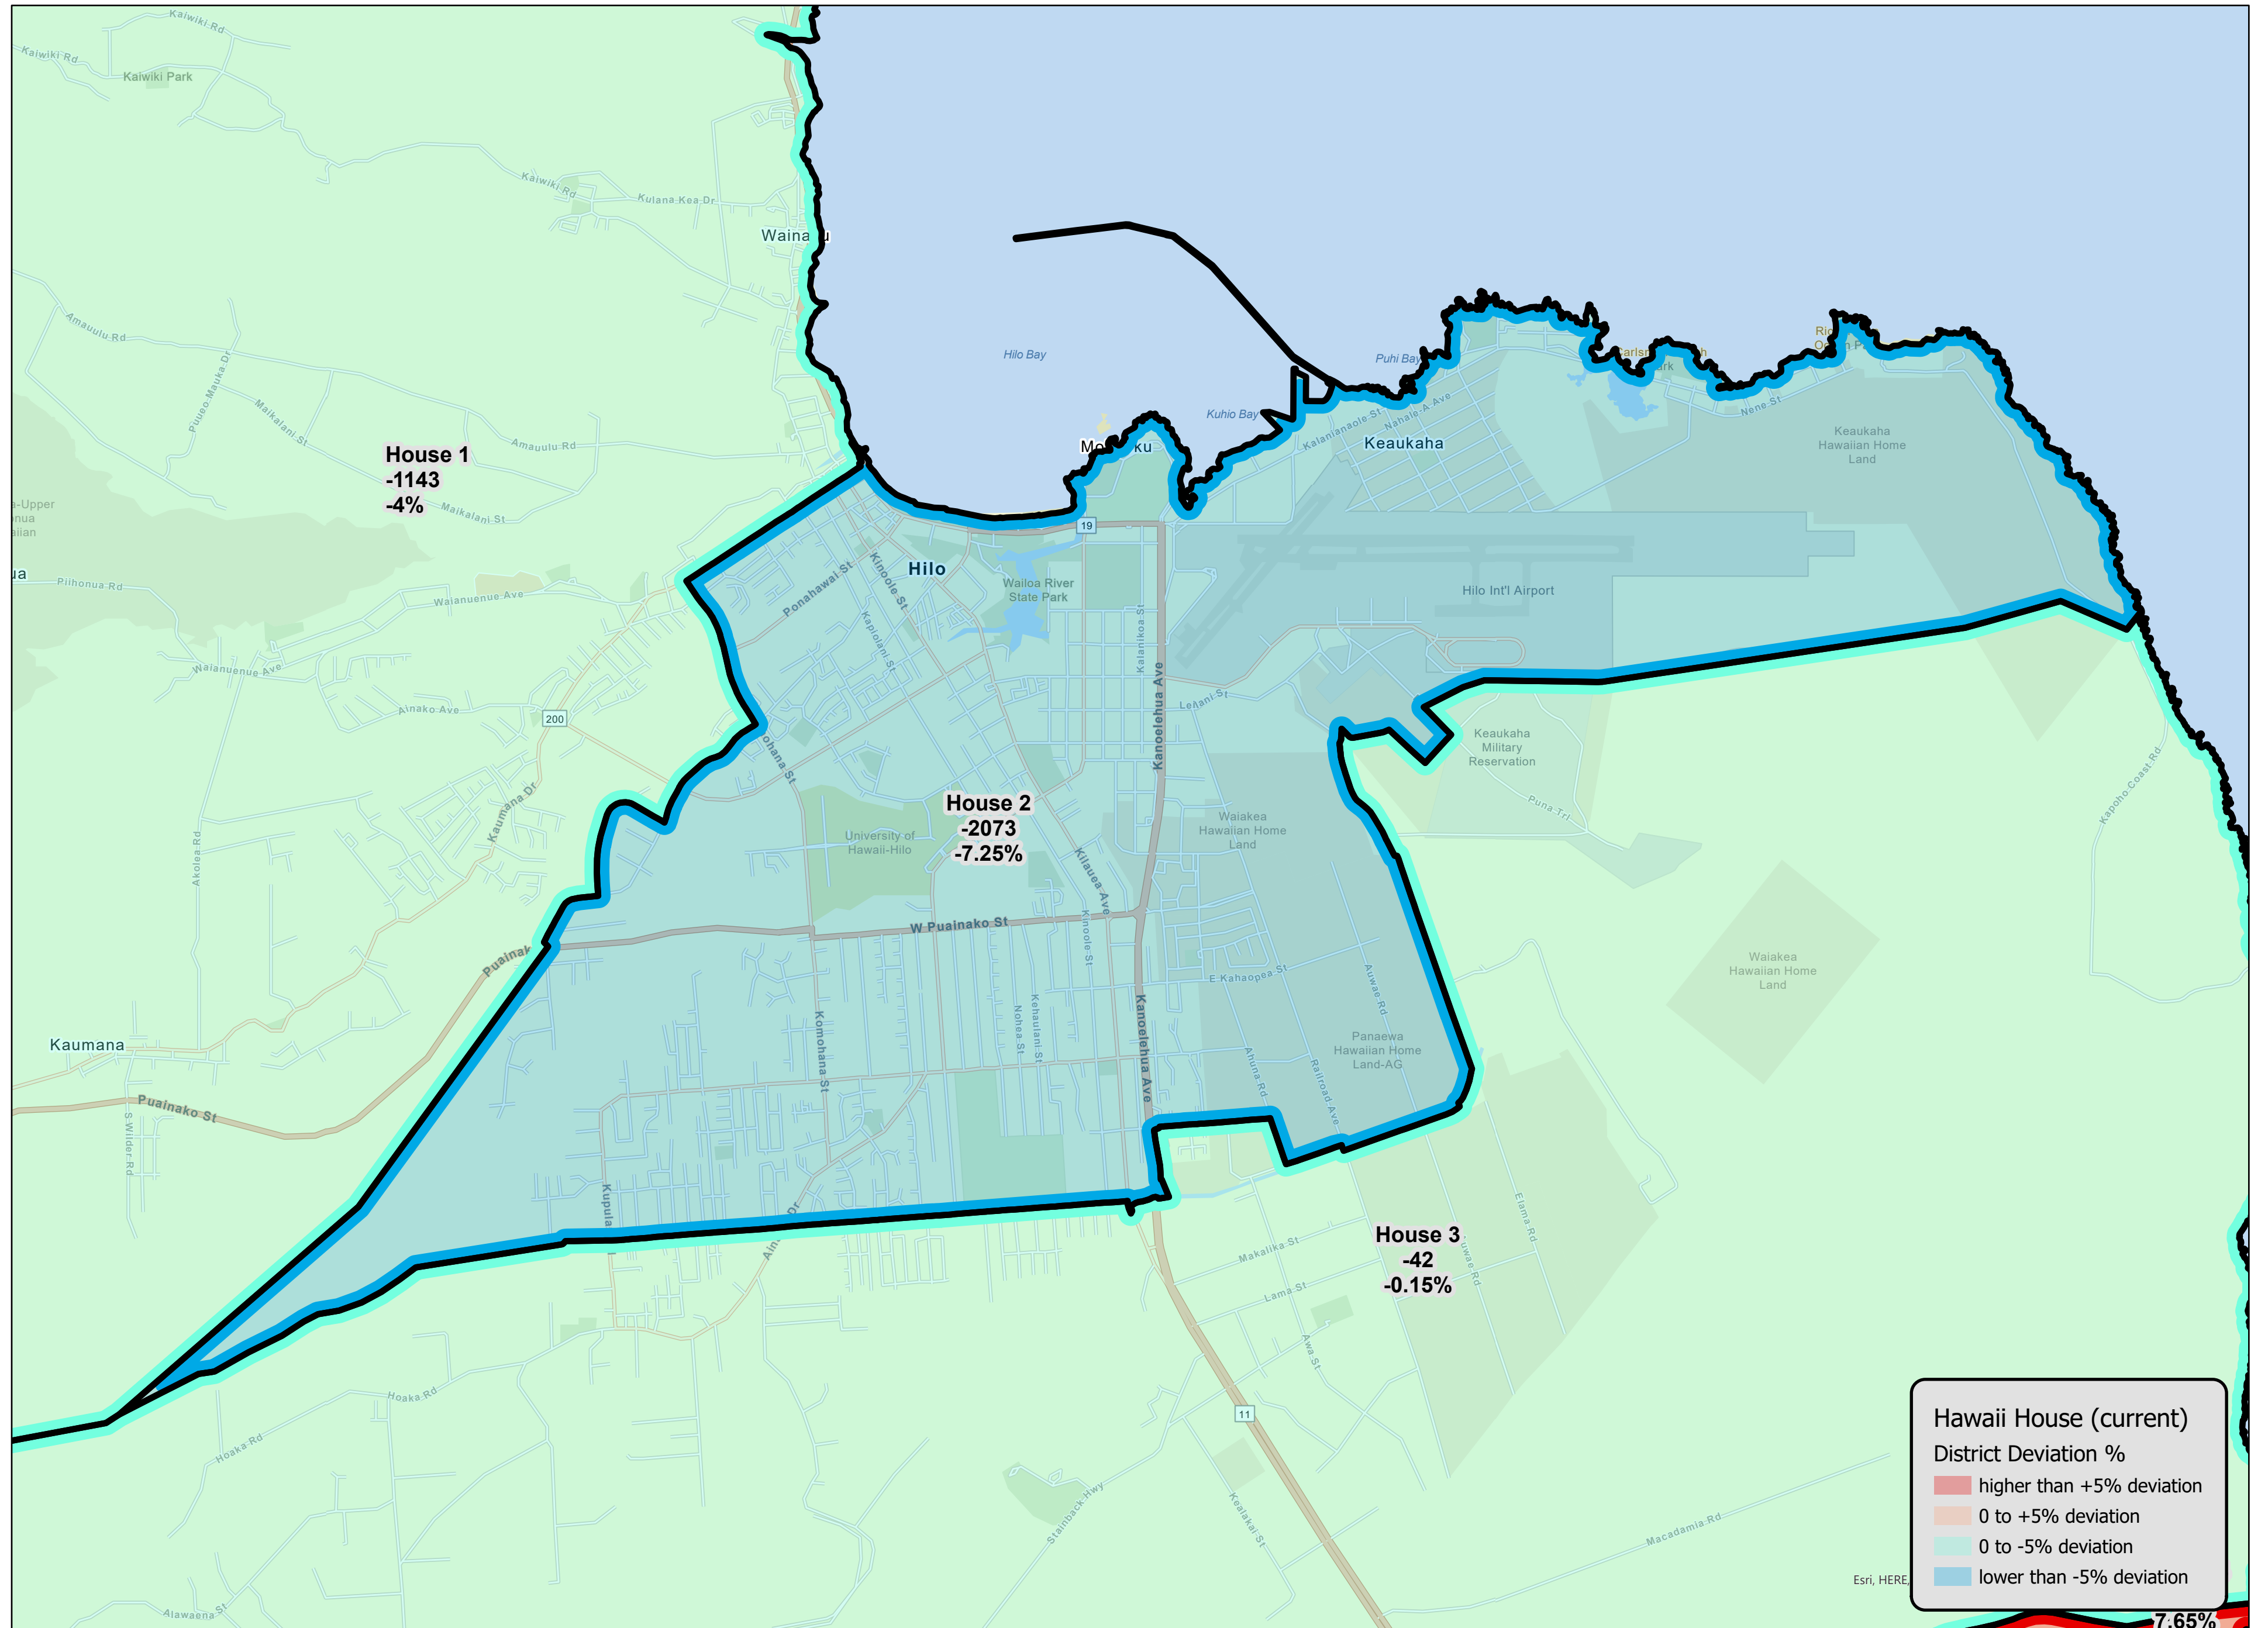

Hawaii BIU House 1 - Current (2011-2020) District Deviations

Hawaii House (current)
District Deviation %

- higher than +5% deviation
- 0 to +5% deviation
- 0 to -5% deviation
- lower than -5% deviation

Hawaii BIU House 2 - Current (2011-2020) District Deviations

7.65%

Esri, HERE

Hawaii BIU House 3 - Current (2011-2020) District Deviations

Hawaii BIU House 4 - Current (2011-2020) District Deviations

Hawaii BIU House 5 - Current (2011-2020) District Deviations

Hawaii BIU House 6 - Current (2011-2020) District Deviations

Hawaii BIU House 7 - Current (2011-2020) District Deviations