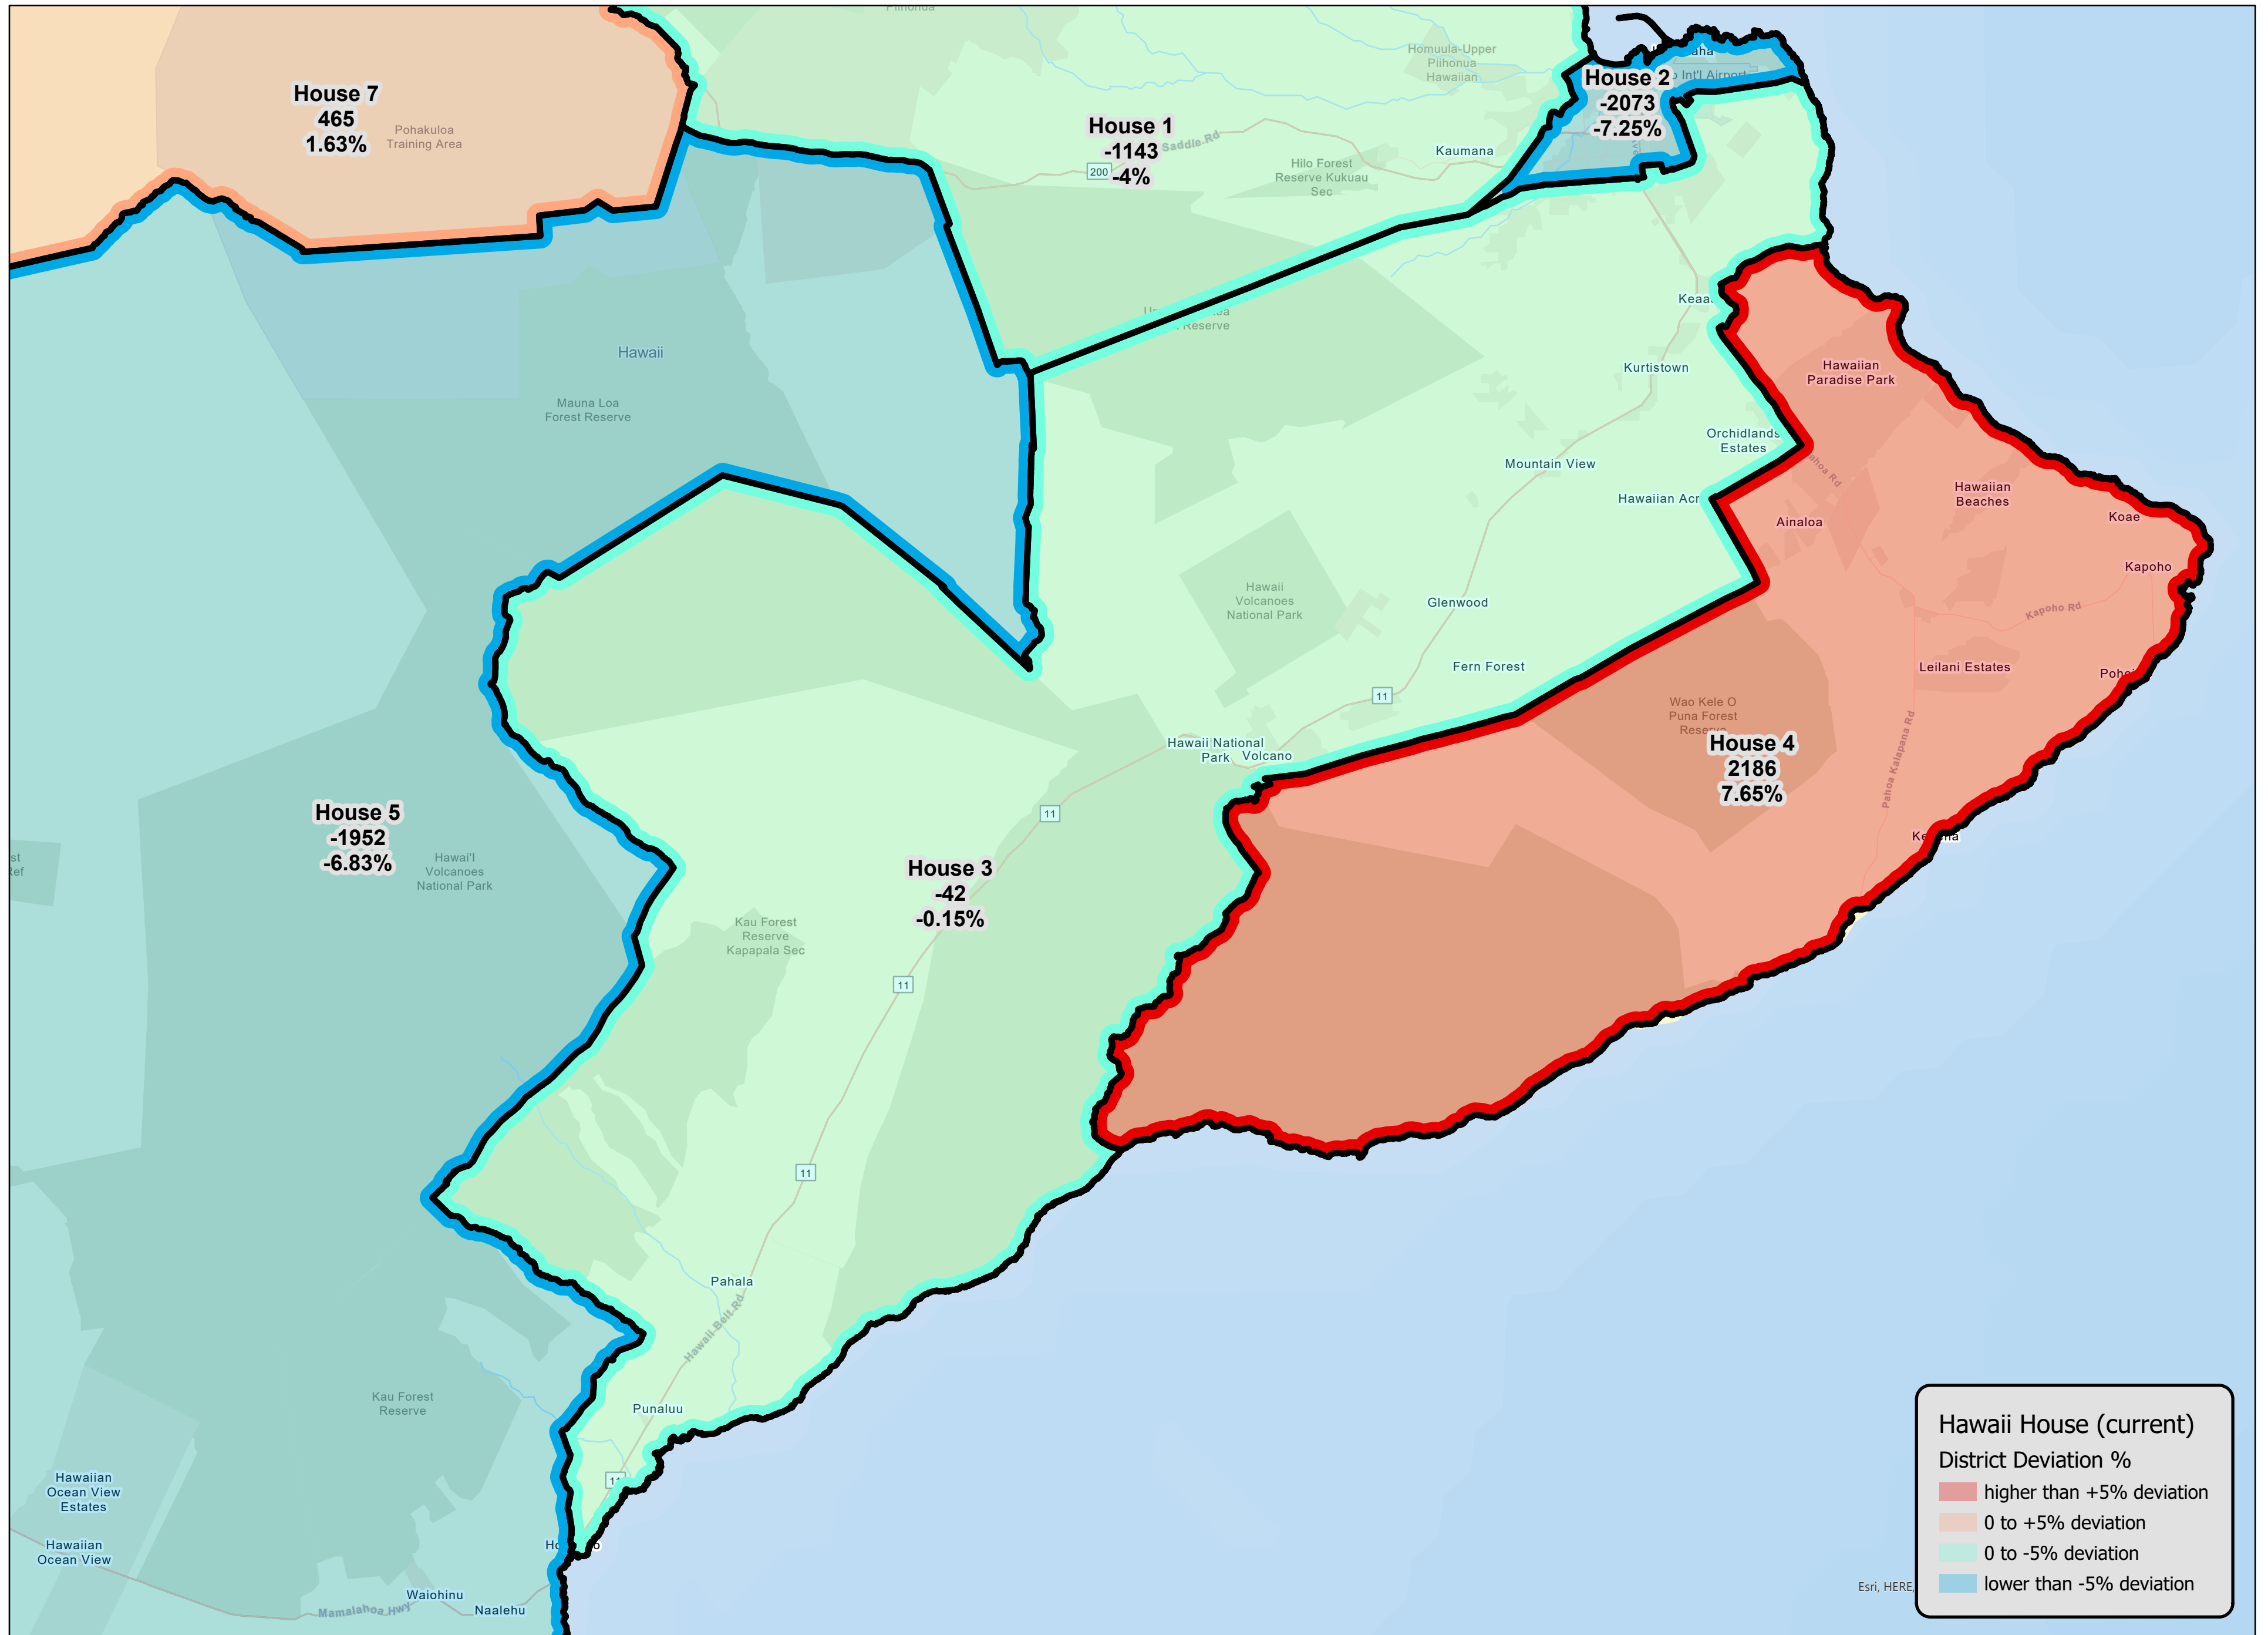

Hawaii BIU House 1 - Current (2011-2020) District Deviations

Hawaii House (current)
District Deviation %

- higher than +5% deviation
- 0 to +5% deviation
- 0 to -5% deviation
- lower than -5% deviation

Hawaii BIU House 2 - Current (2011-2020) District Deviations

7.65%

Esri, HERE

Hawaii BIU House 3 - Current (2011-2020) District Deviations

Hawaii BIU House 4 - Current (2011-2020) District Deviations

Hawaii BIU House 5 - Current (2011-2020) District Deviations

Hawaii BIU House 6 - Current (2011-2020) District Deviations

Hawaii BIU House 7 - Current (2011-2020) District Deviations