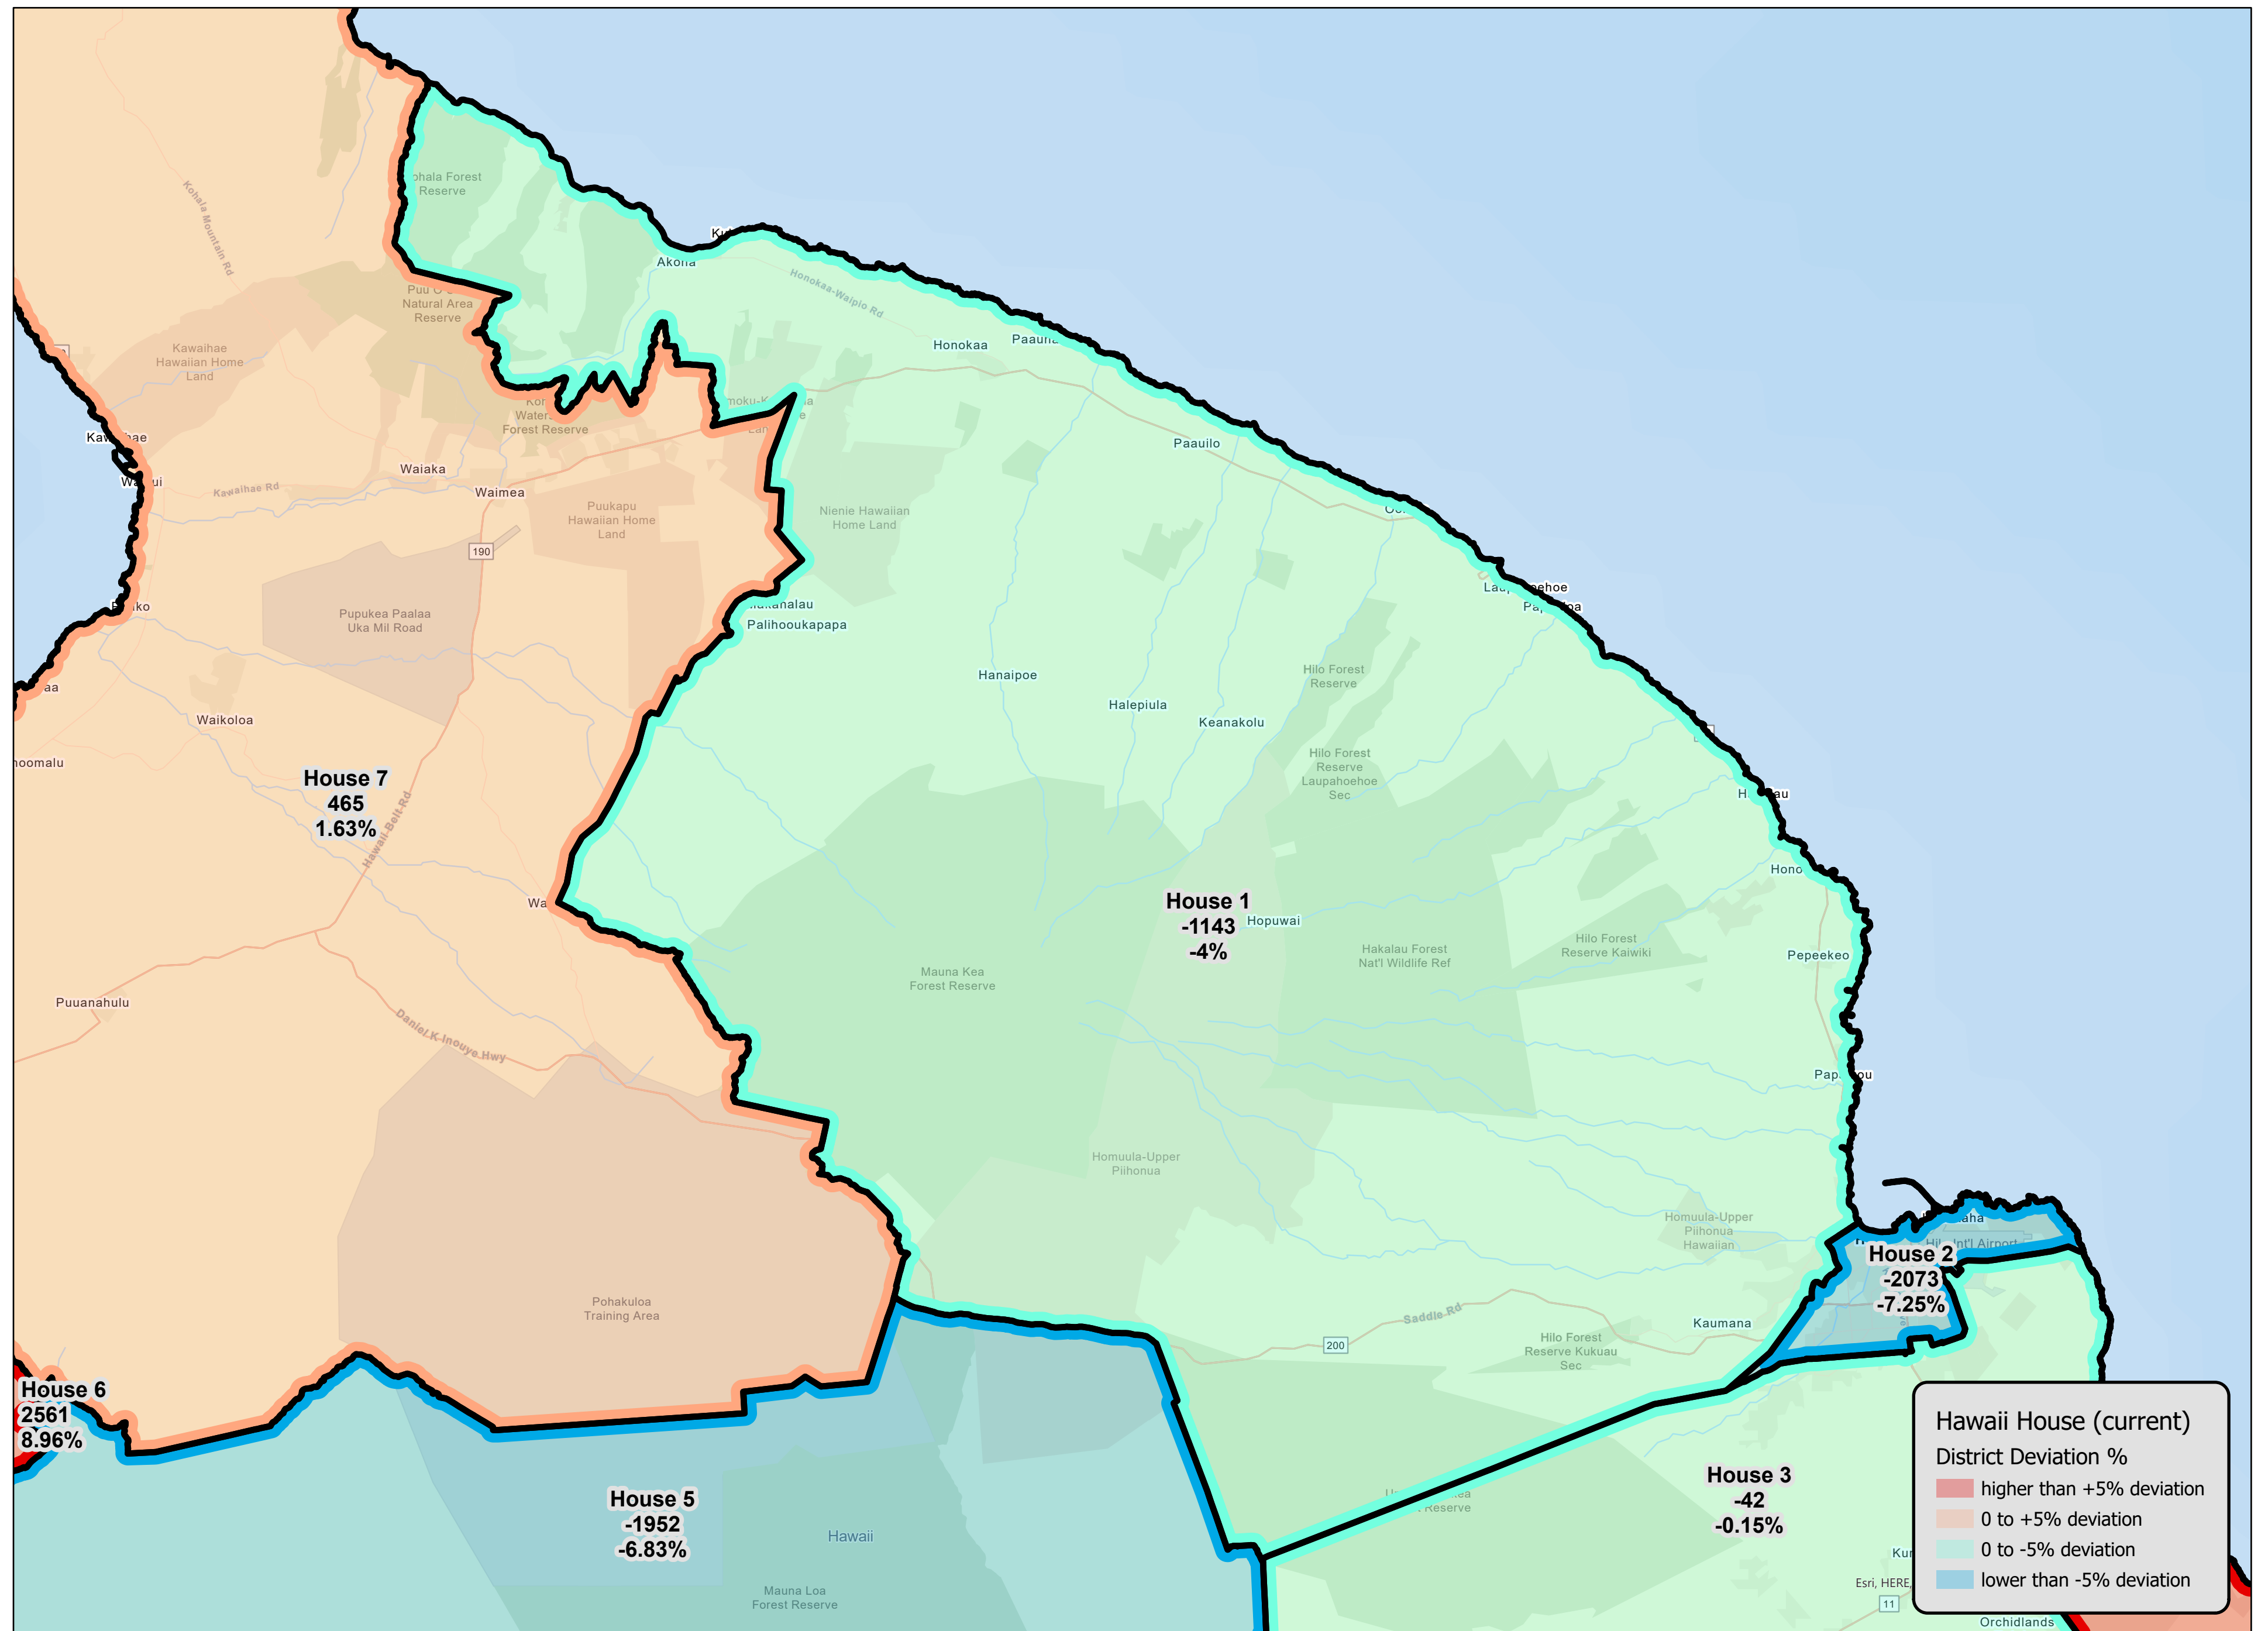

Hawaii BIU House 1 - Current (2011-2020) District Deviations

Hawaii House (current)
District Deviation %

- higher than +5% deviation
- 0 to +5% deviation
- 0 to -5% deviation
- lower than -5% deviation

Hawaii BIU House 2 - Current (2011-2020) District Deviations

7.65%

Esri, HERE

Hawaii BIU House 3 - Current (2011-2020) District Deviations

Hawaii BIU House 4 - Current (2011-2020) District Deviations

Hawaii BIU House 5 - Current (2011-2020) District Deviations

Hawaii BIU House 6 - Current (2011-2020) District Deviations

Hawaii BIU House 7 - Current (2011-2020) District Deviations