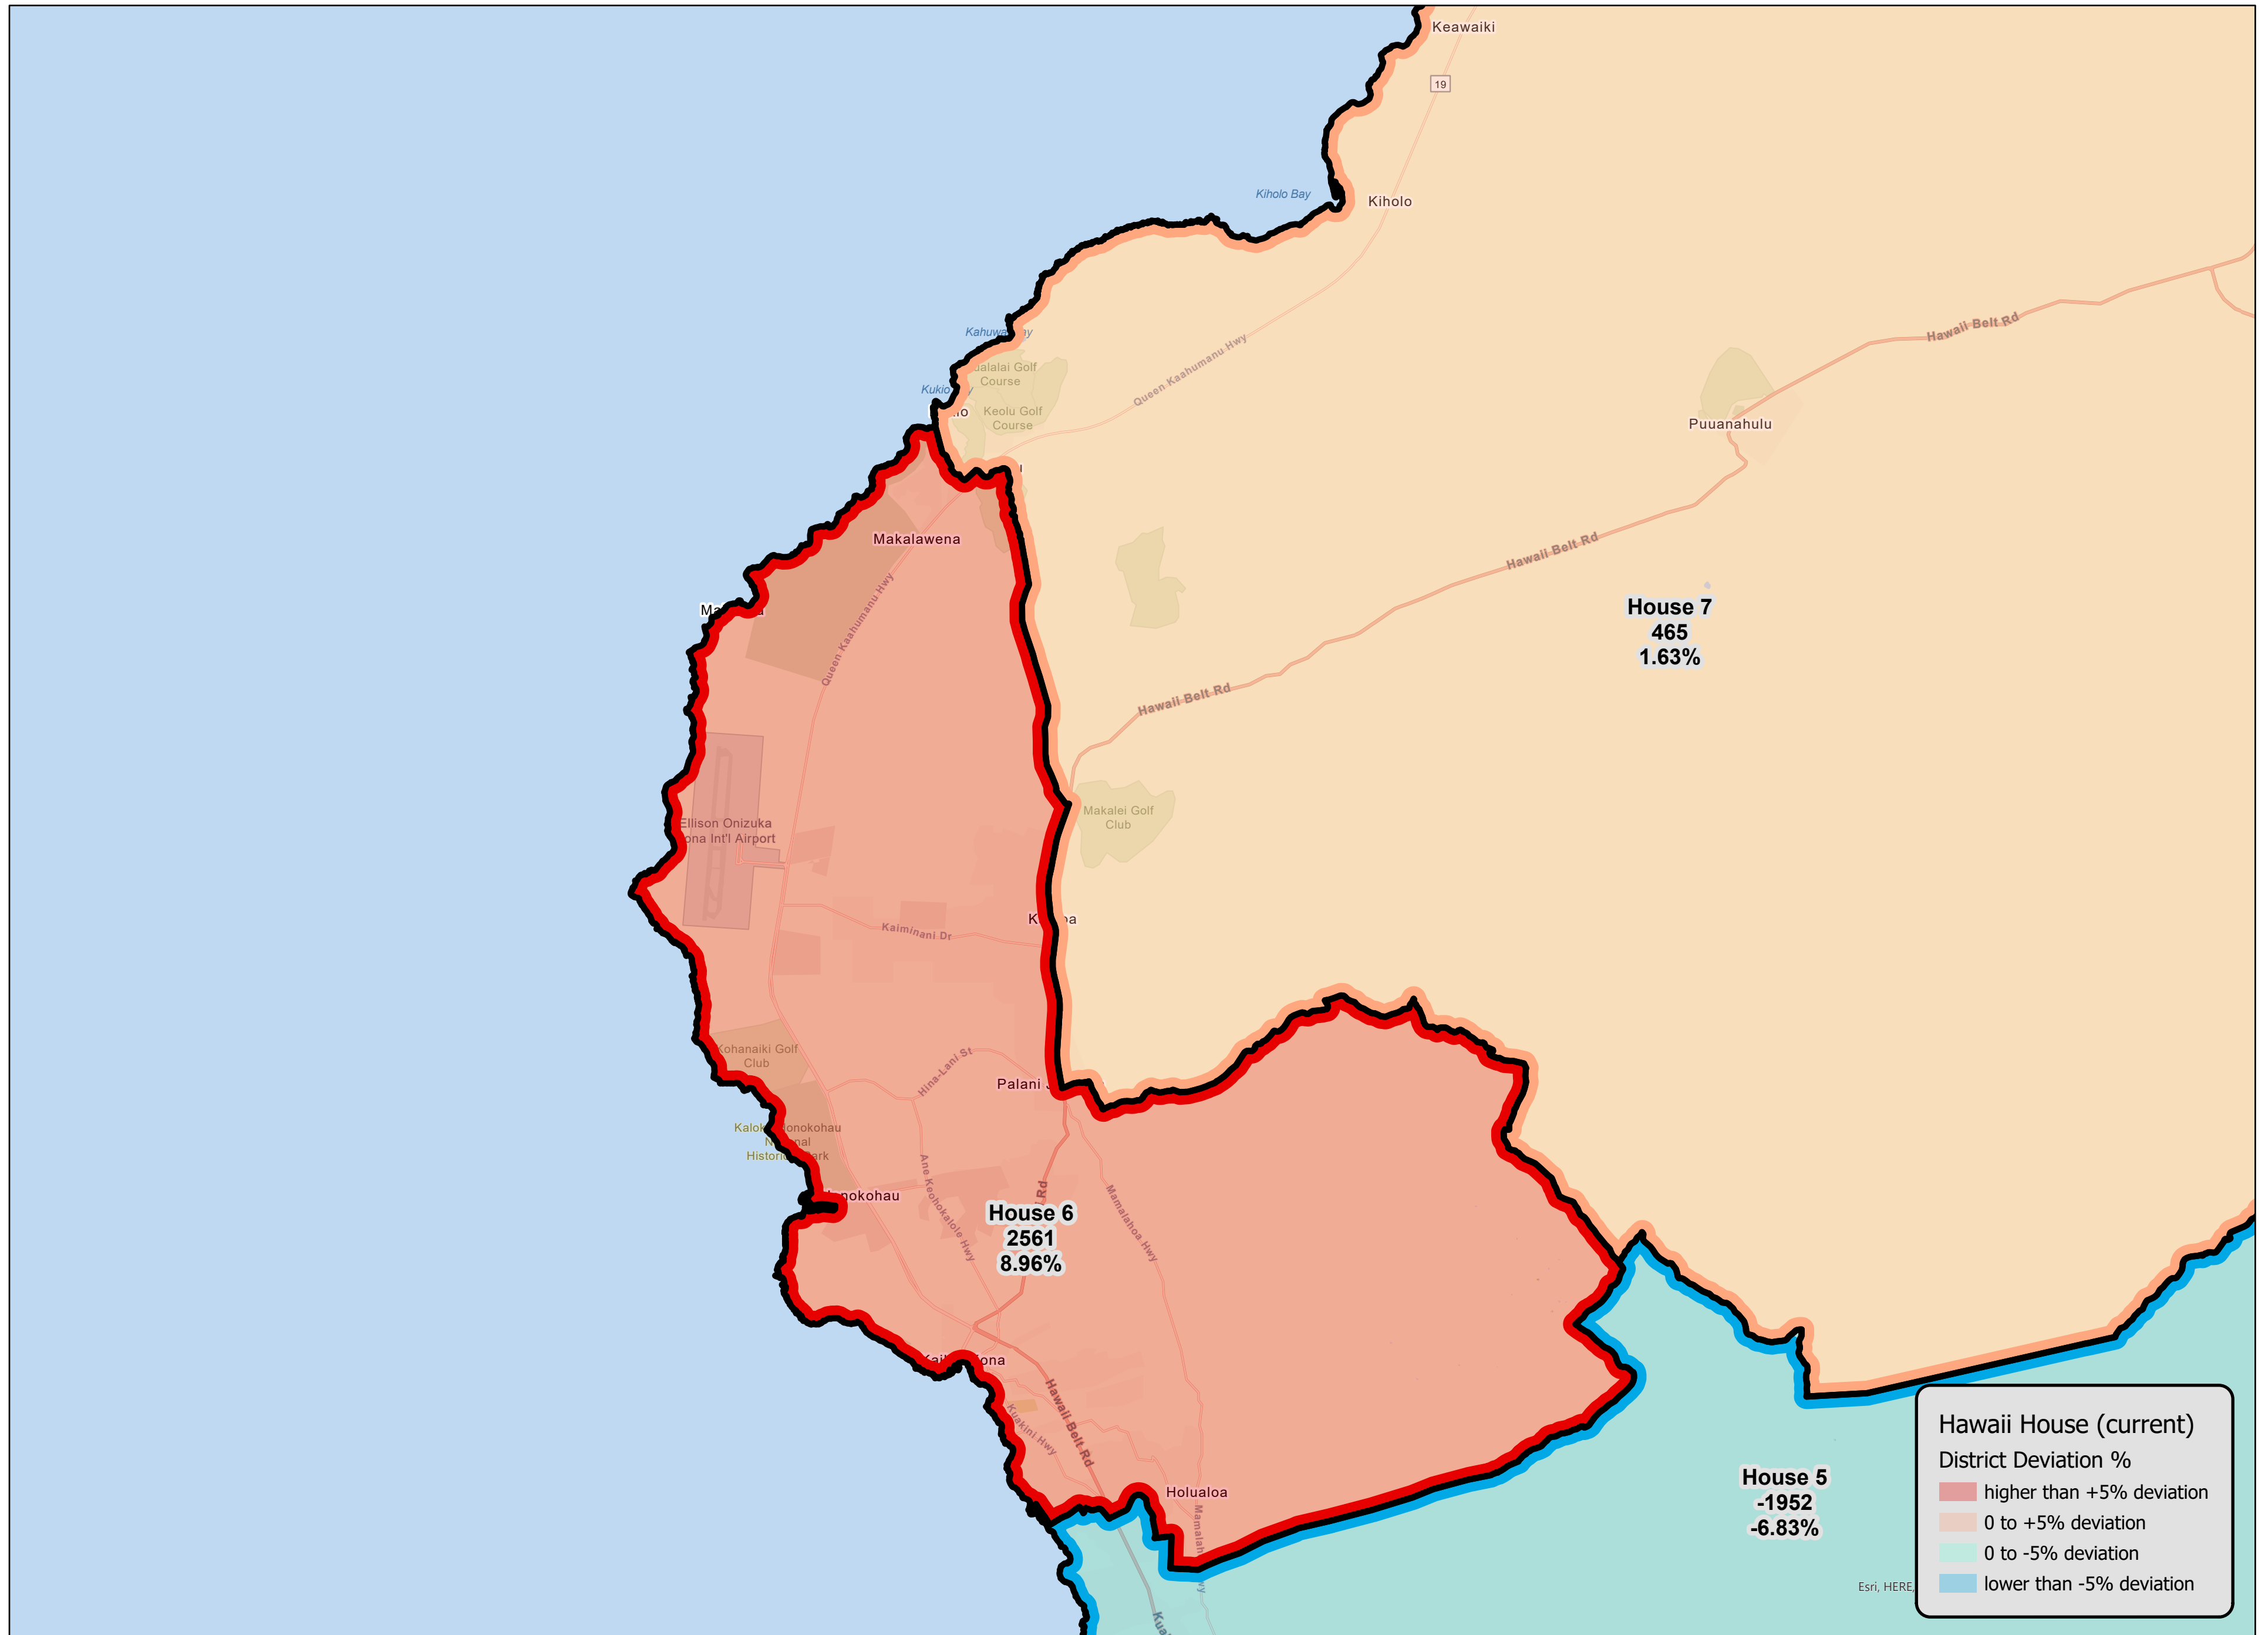

Hawaii BIU House 1 - Current (2011-2020) District Deviations

Hawaii House (current)
District Deviation %

- higher than +5% deviation
- 0 to +5% deviation
- 0 to -5% deviation
- lower than -5% deviation

Hawaii BIU House 2 - Current (2011-2020) District Deviations

7.65%

Esri, HERE

Hawaii BIU House 3 - Current (2011-2020) District Deviations

Hawaii BIU House 4 - Current (2011-2020) District Deviations

Hawaii BIU House 5 - Current (2011-2020) District Deviations

Hawaii BIU House 6 - Current (2011-2020) District Deviations

Hawaii BIU House 7 - Current (2011-2020) District Deviations