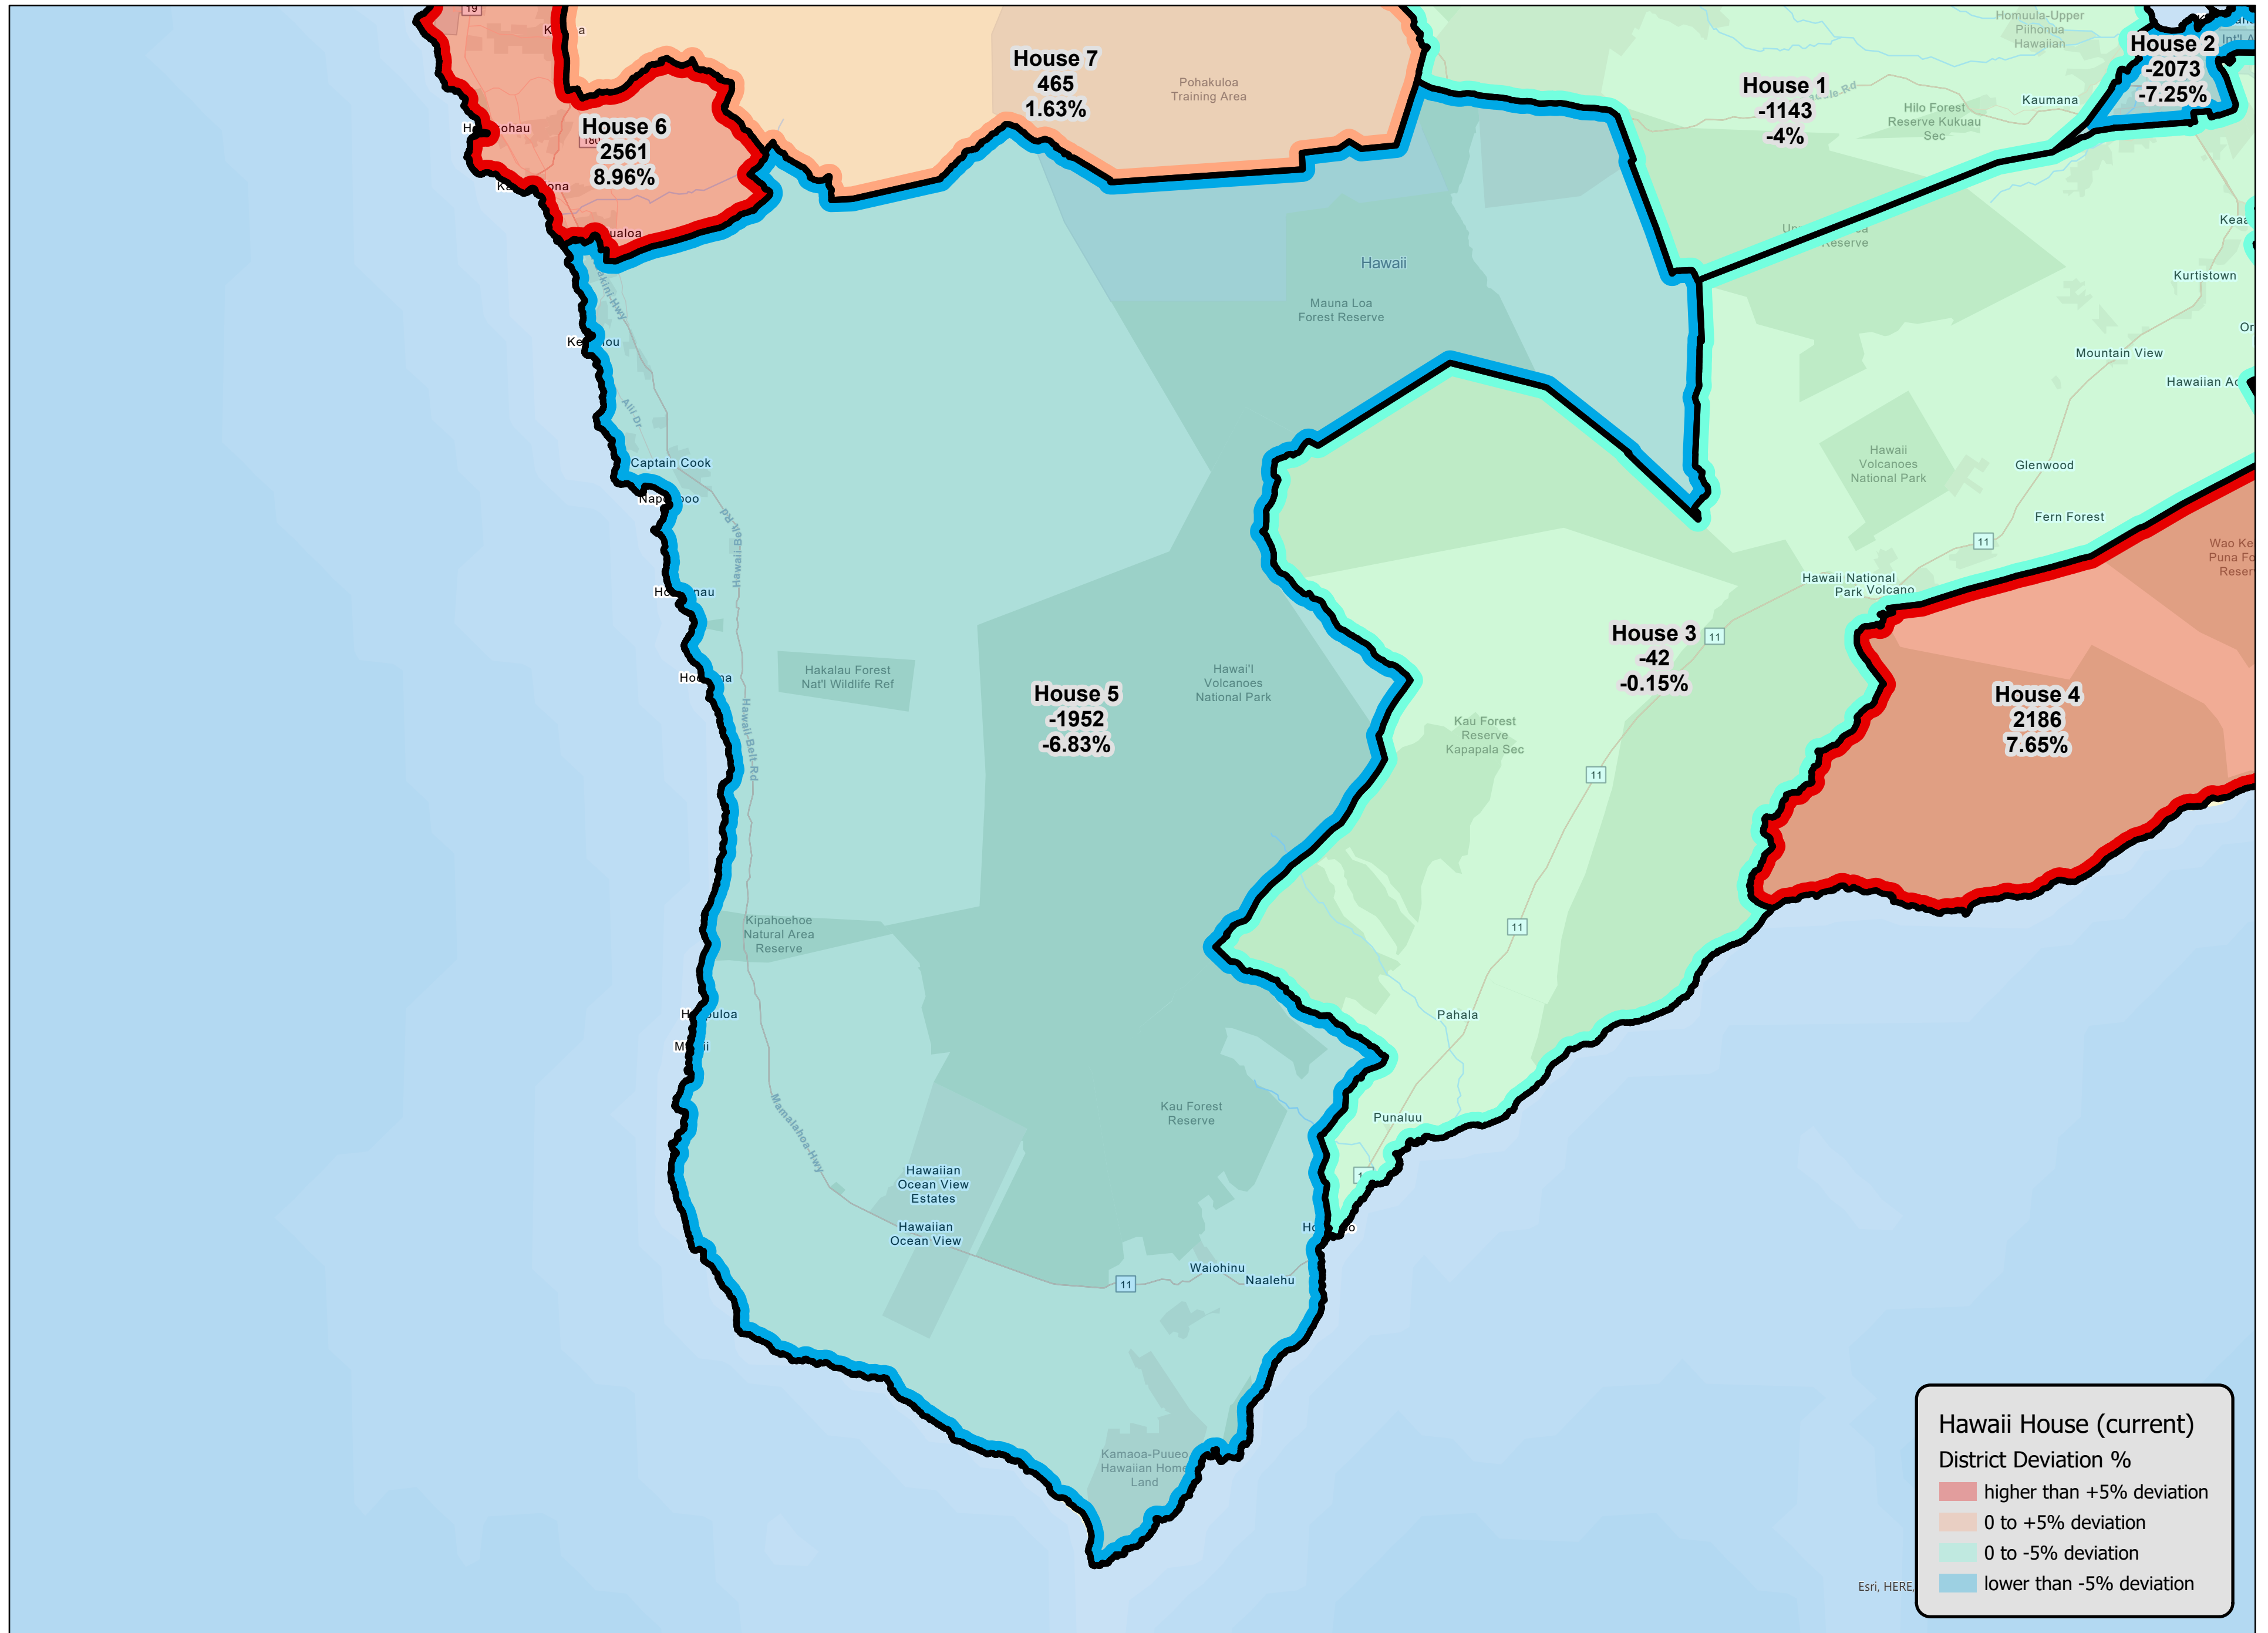

Hawaii BIU House 1 - Current (2011-2020) District Deviations

Hawaii House (current)
District Deviation %

- higher than +5% deviation
- 0 to +5% deviation
- 0 to -5% deviation
- lower than -5% deviation

Hawaii BIU House 2 - Current (2011-2020) District Deviations

7.65%

Esri, HERE

Hawaii BIU House 3 - Current (2011-2020) District Deviations

Hawaii BIU House 4 - Current (2011-2020) District Deviations

Hawaii BIU House 5 - Current (2011-2020) District Deviations

Hawaii BIU House 6 - Current (2011-2020) District Deviations

Hawaii BIU House 7 - Current (2011-2020) District Deviations