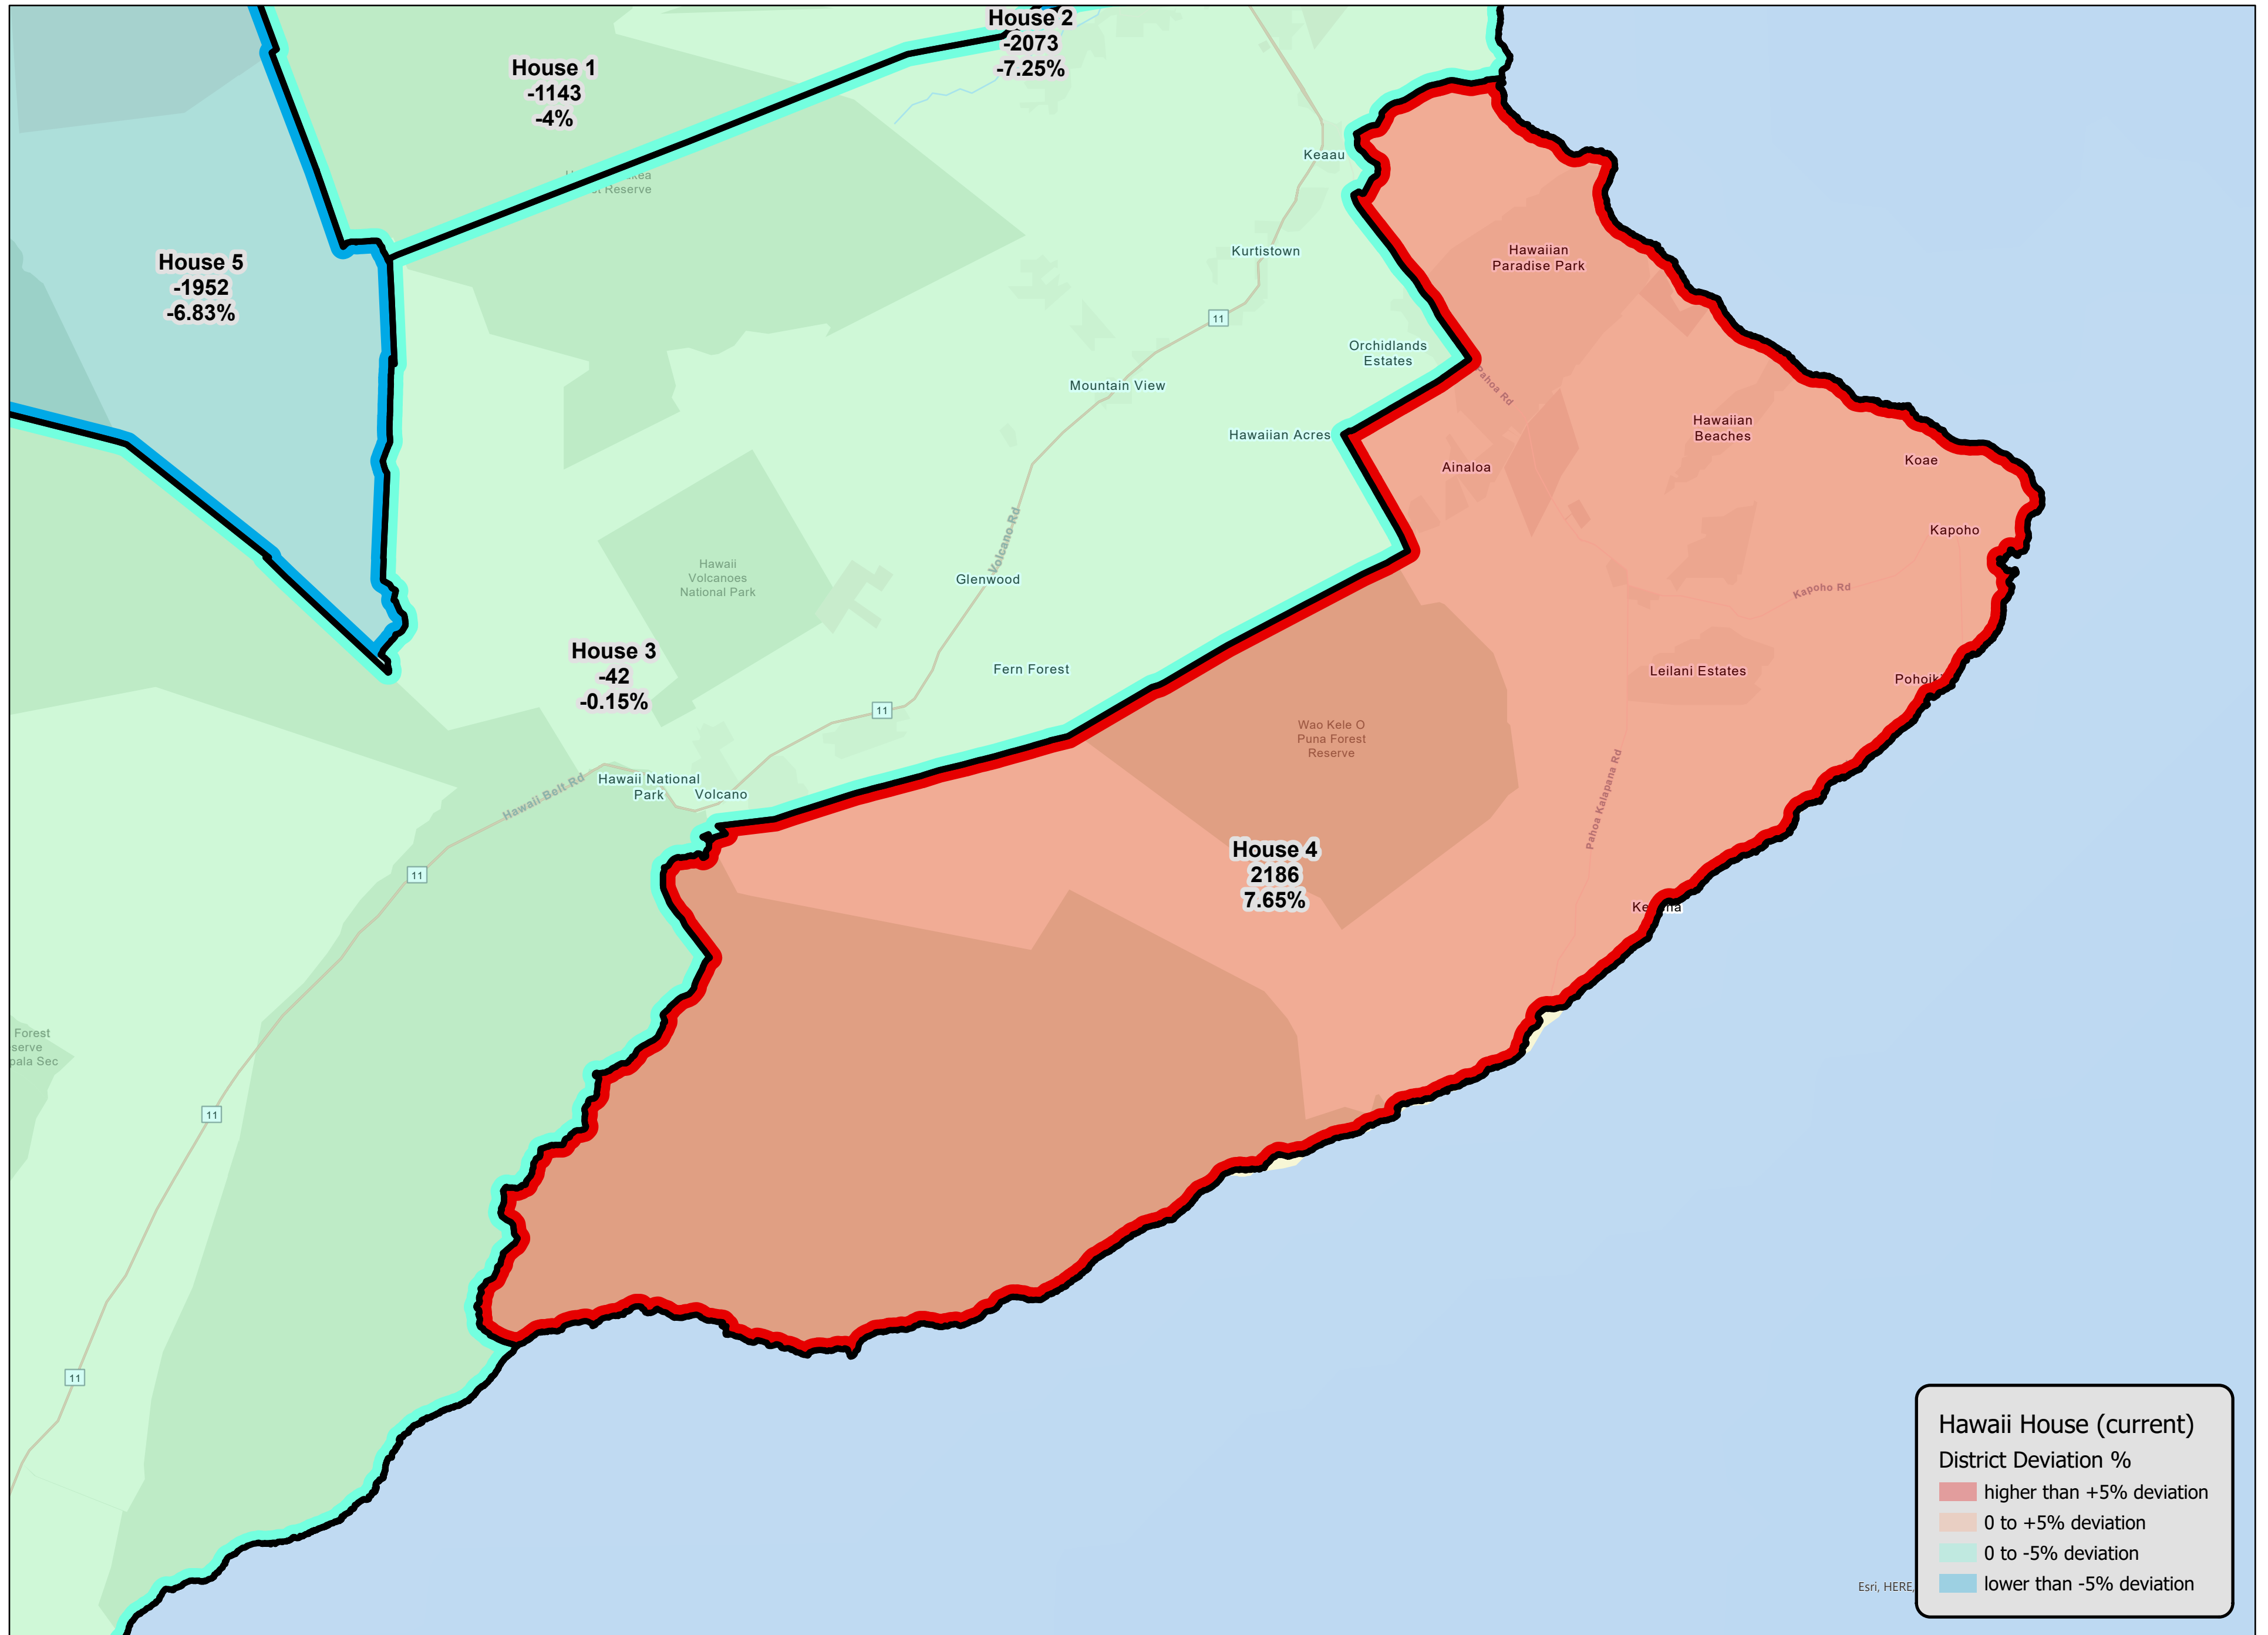

Hawaii BIU House 1 - Current (2011-2020) District Deviations

Hawaii House (current)
District Deviation %

- higher than +5% deviation
- 0 to +5% deviation
- 0 to -5% deviation
- lower than -5% deviation

Hawaii BIU House 2 - Current (2011-2020) District Deviations

7.65%

Esri, HERE

Hawaii BIU House 3 - Current (2011-2020) District Deviations

Hawaii BIU House 4 - Current (2011-2020) District Deviations

Hawaii BIU House 5 - Current (2011-2020) District Deviations

Hawaii BIU House 6 - Current (2011-2020) District Deviations

Hawaii BIU House 7 - Current (2011-2020) District Deviations