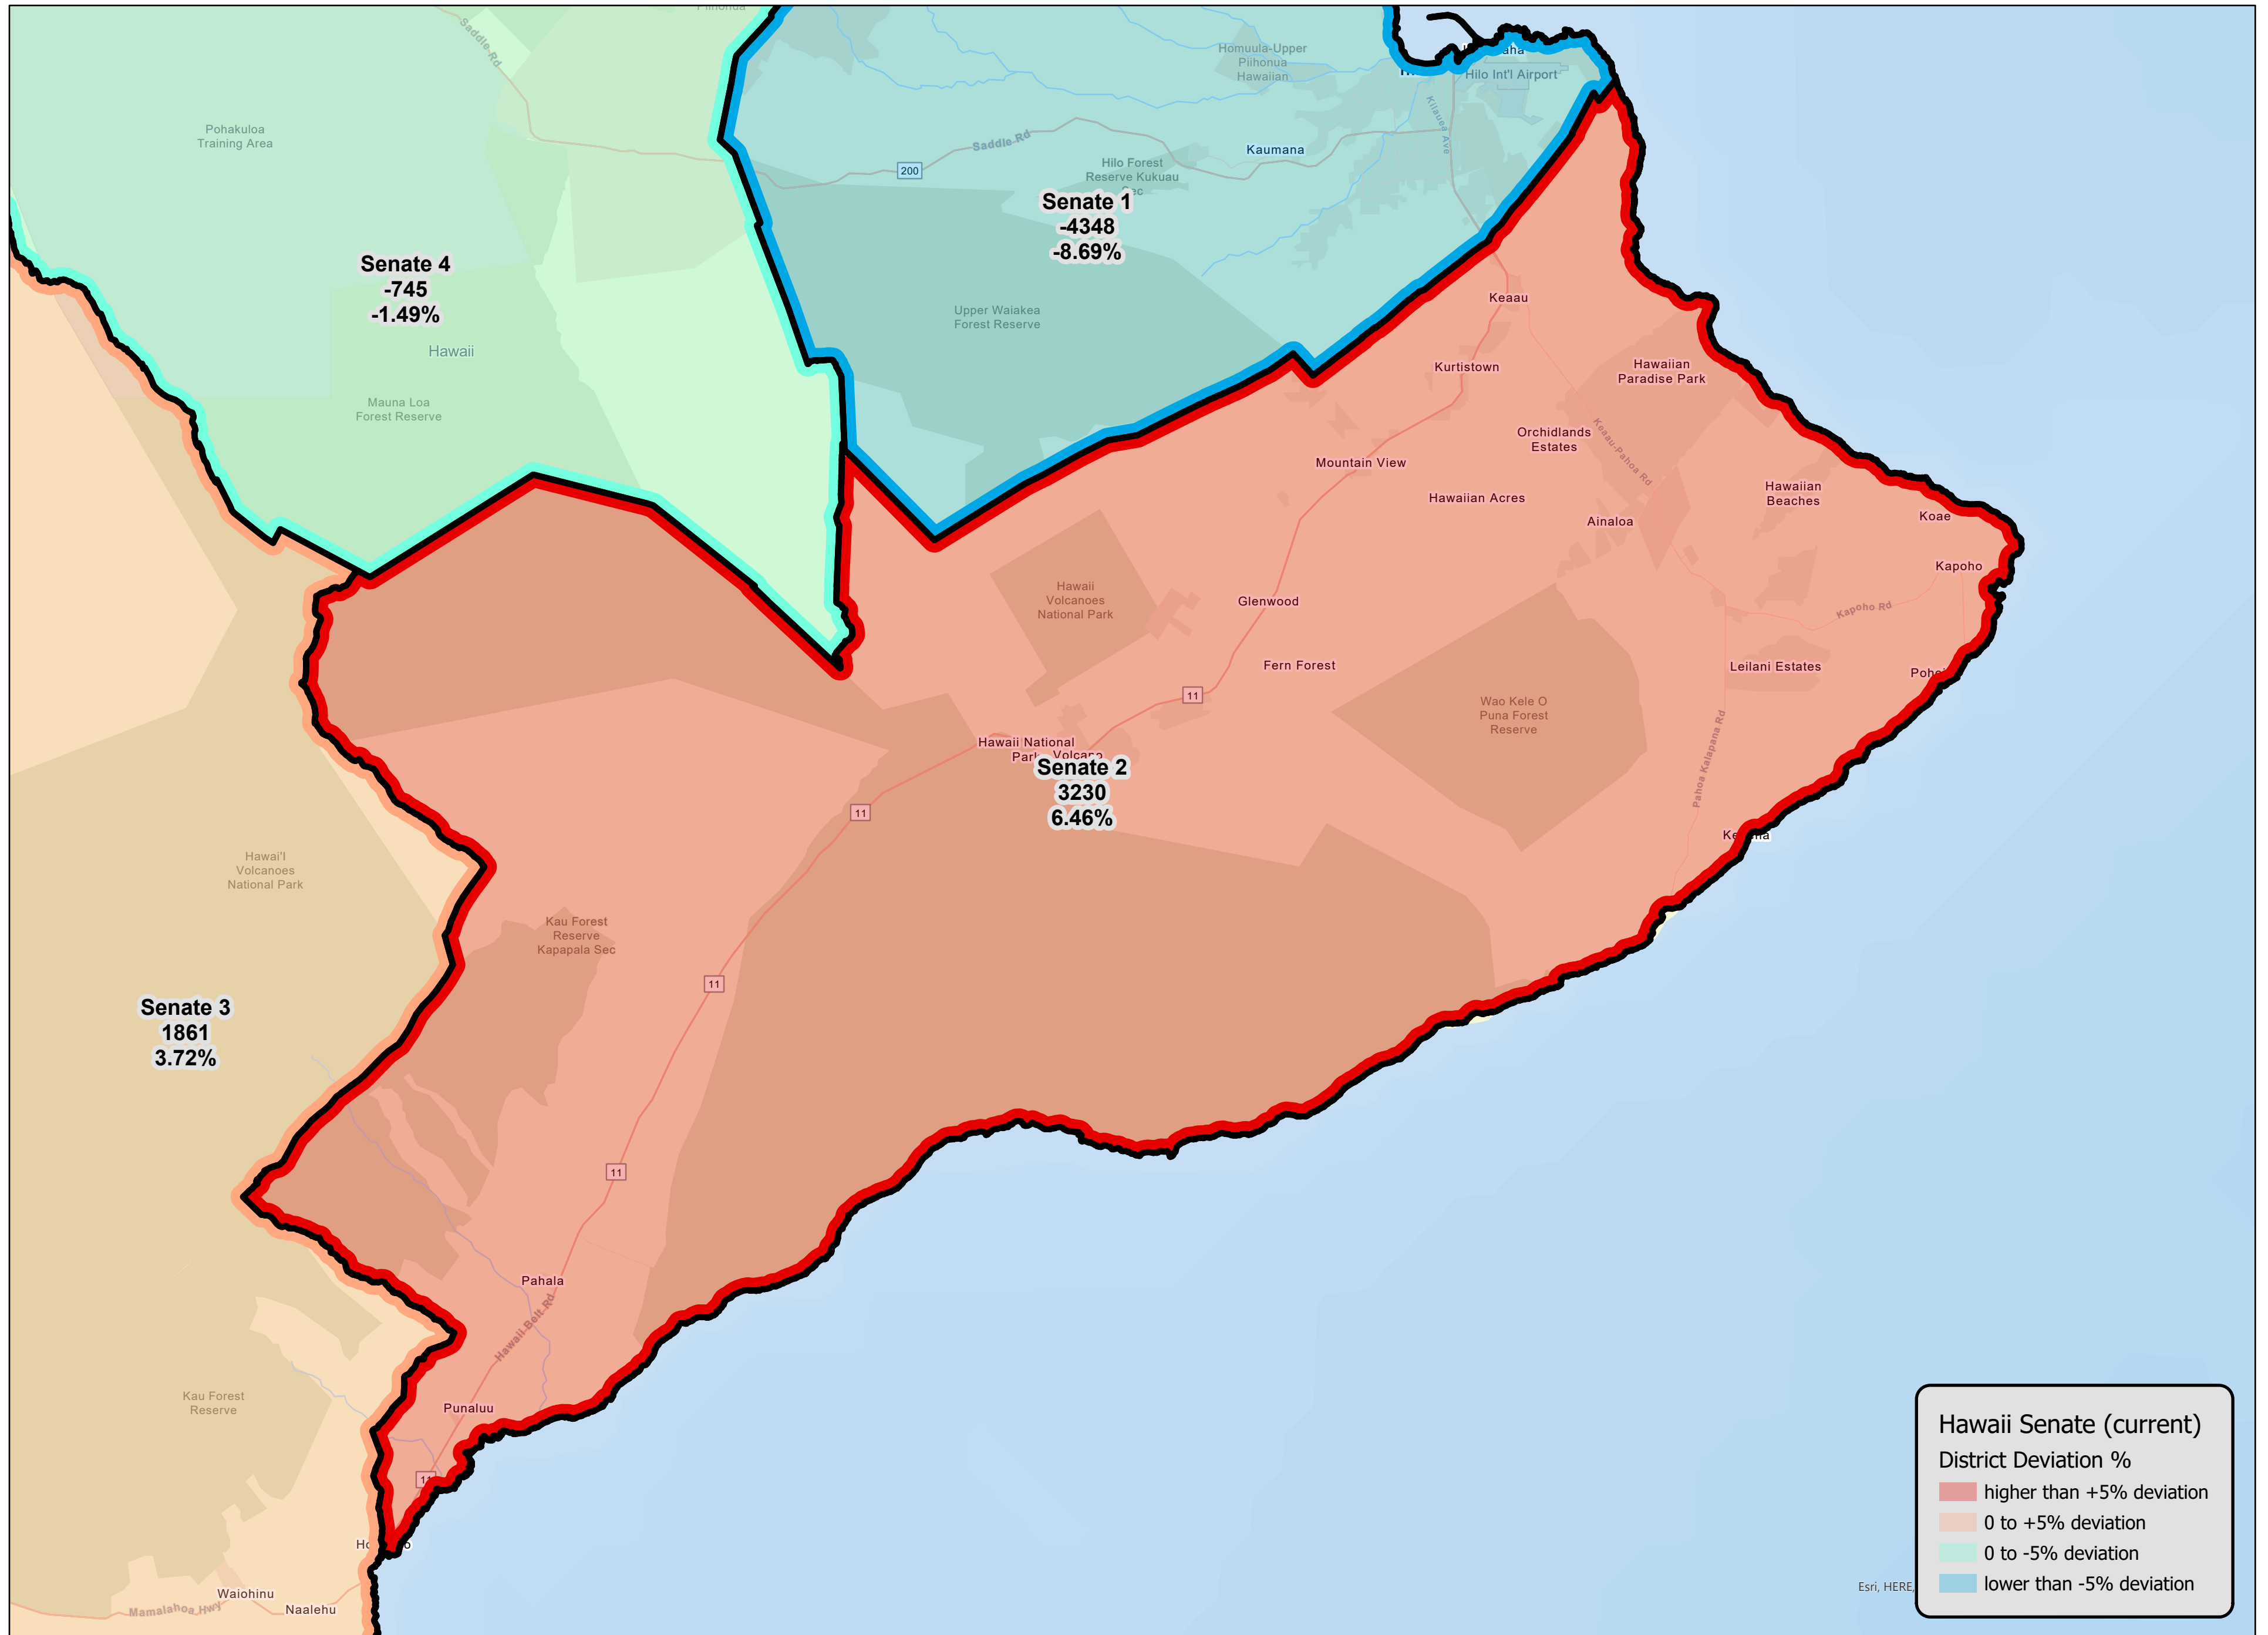

Hawaii BIU Senate 1 - Current (2011-2020) District Deviations

**Hawaii Senate (current)**  
**District Deviation %**

- higher than +5% deviation
- 0 to +5% deviation
- 0 to -5% deviation
- lower than -5% deviation

# Hawaii BIU Senate 2 - Current (2011-2020) District Deviations

# Hawaii BIU Senate 3 - Current (2011-2020) District Deviations