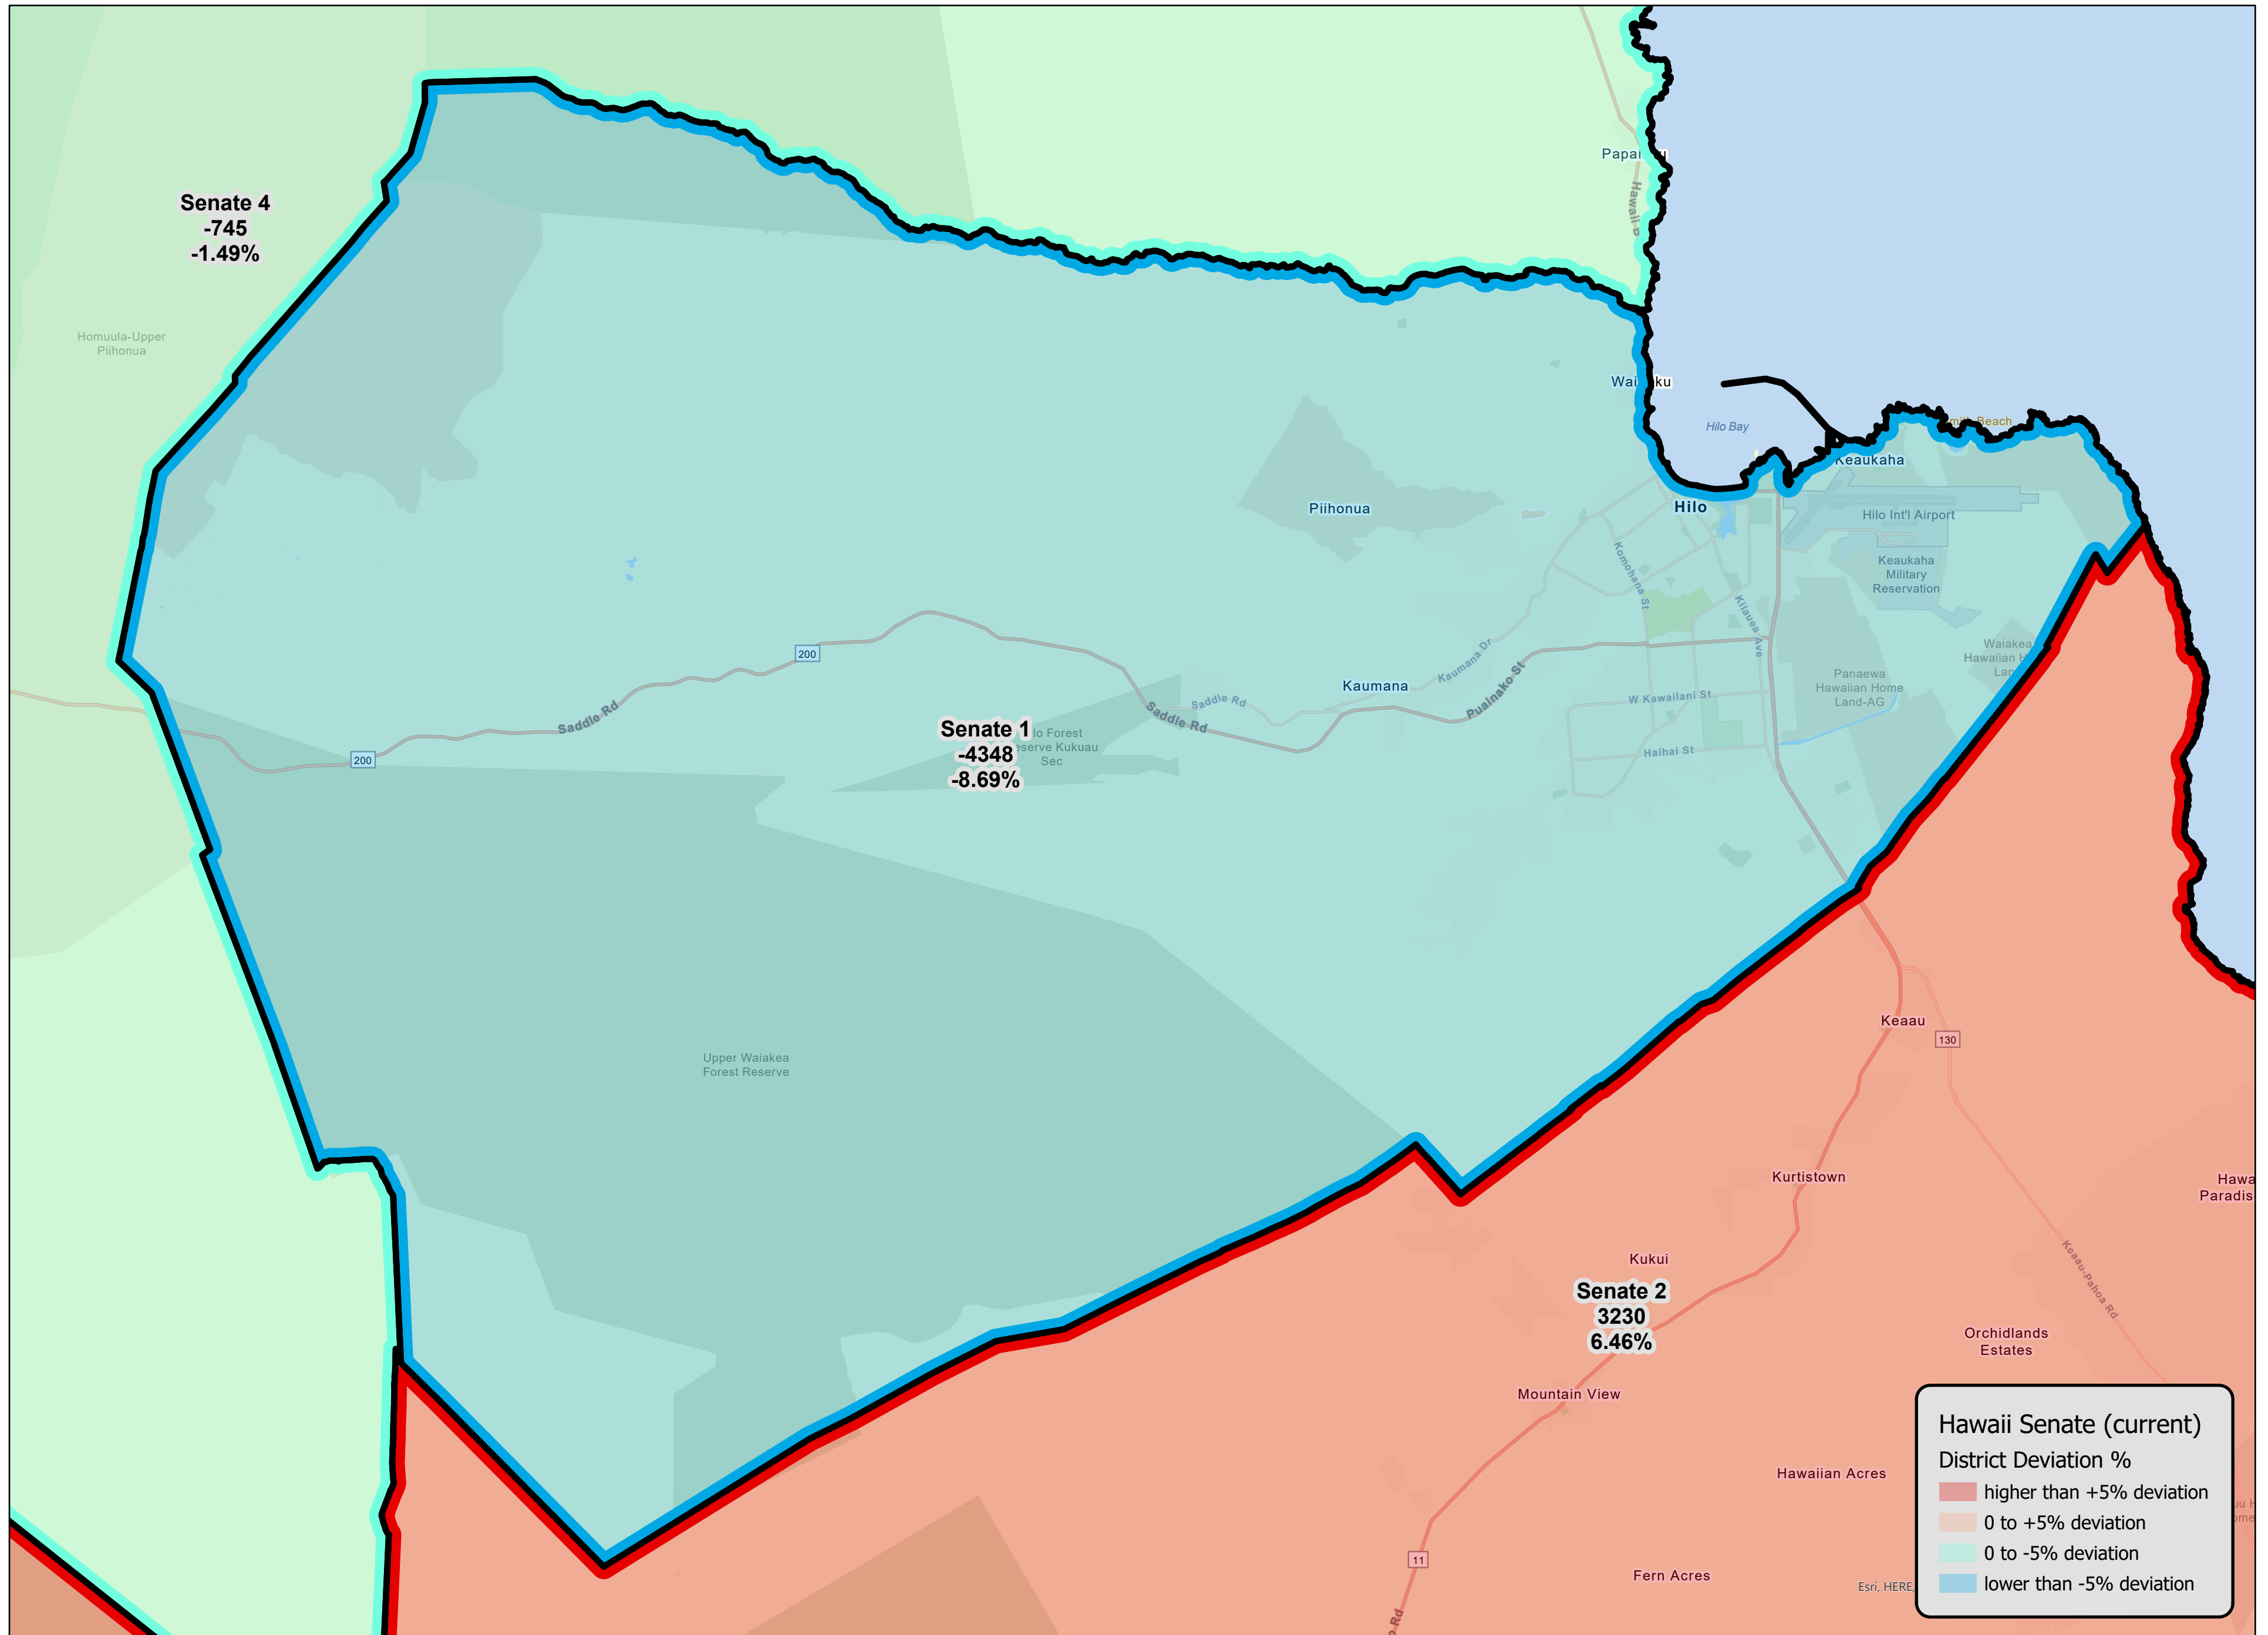

Hawaii BIU Senate 1 - Current (2011-2020) District Deviations

**Hawaii Senate (current)**  
**District Deviation %**

- higher than +5% deviation
- 0 to +5% deviation
- 0 to -5% deviation
- lower than -5% deviation

# Hawaii BIU Senate 2 - Current (2011-2020) District Deviations

# Hawaii BIU Senate 3 - Current (2011-2020) District Deviations