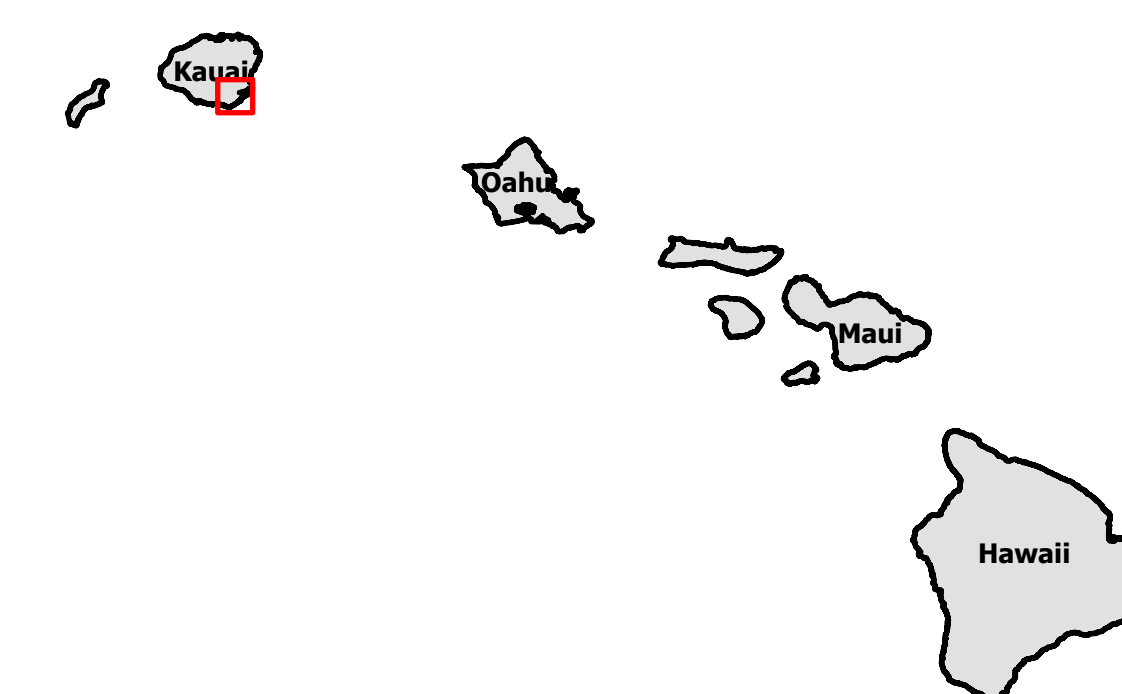

STATE OF HAWAII
2021 REAPPORTIONMENT

DISTRICTS:
U.S. HOUSE OF REPRESENTATIVES
STATE SENATE
STATE HOUSE OF REPRESENTATIVES

KAUAI #1

(Lihue, Poipu & Kalaheo)

ISLAND OF KAUAI
COUNTY OF KAUAI

LEGEND

- 2021 State House District Boundary
- 2021 State Senate District Boundary
- **1** 2021 State House District Number
- **1** 2021 State Senate District Number
- Primary Road
- Secondary Road
- Private Road or Trail
- Railroad
- Powerline
- Stream, River, Gulch, Lake, Reservoir or Shoreline

Kauai County is entirely within U.S. Congressional District 2 and State Senate District 8

NOTES

2021-2030 U.S. Congressional, State House and State Senate districts adopted by Hawaii Reapportionment Commission, January 28, 2022.

Map prepared by the Office of Elections Reapportionment Project for the Hawaii Reapportionment Commission.

For further information, visit the Office of Elections website at <http://hawaii.gov/elections/reapportionment> or call 453-8683 (neighbor islands toll free 1-800-442-8683)

Source: U.S. Bureau of Census 2020 TIGER/LINE

Accuracy of the map is limited to the accuracy of the TIGER data.

Enlarged maps can be viewed and purchased at the Office of Elections, 802 Lehua Avenue, Pearl City, Hawaii 96782

REFERENCE MAP