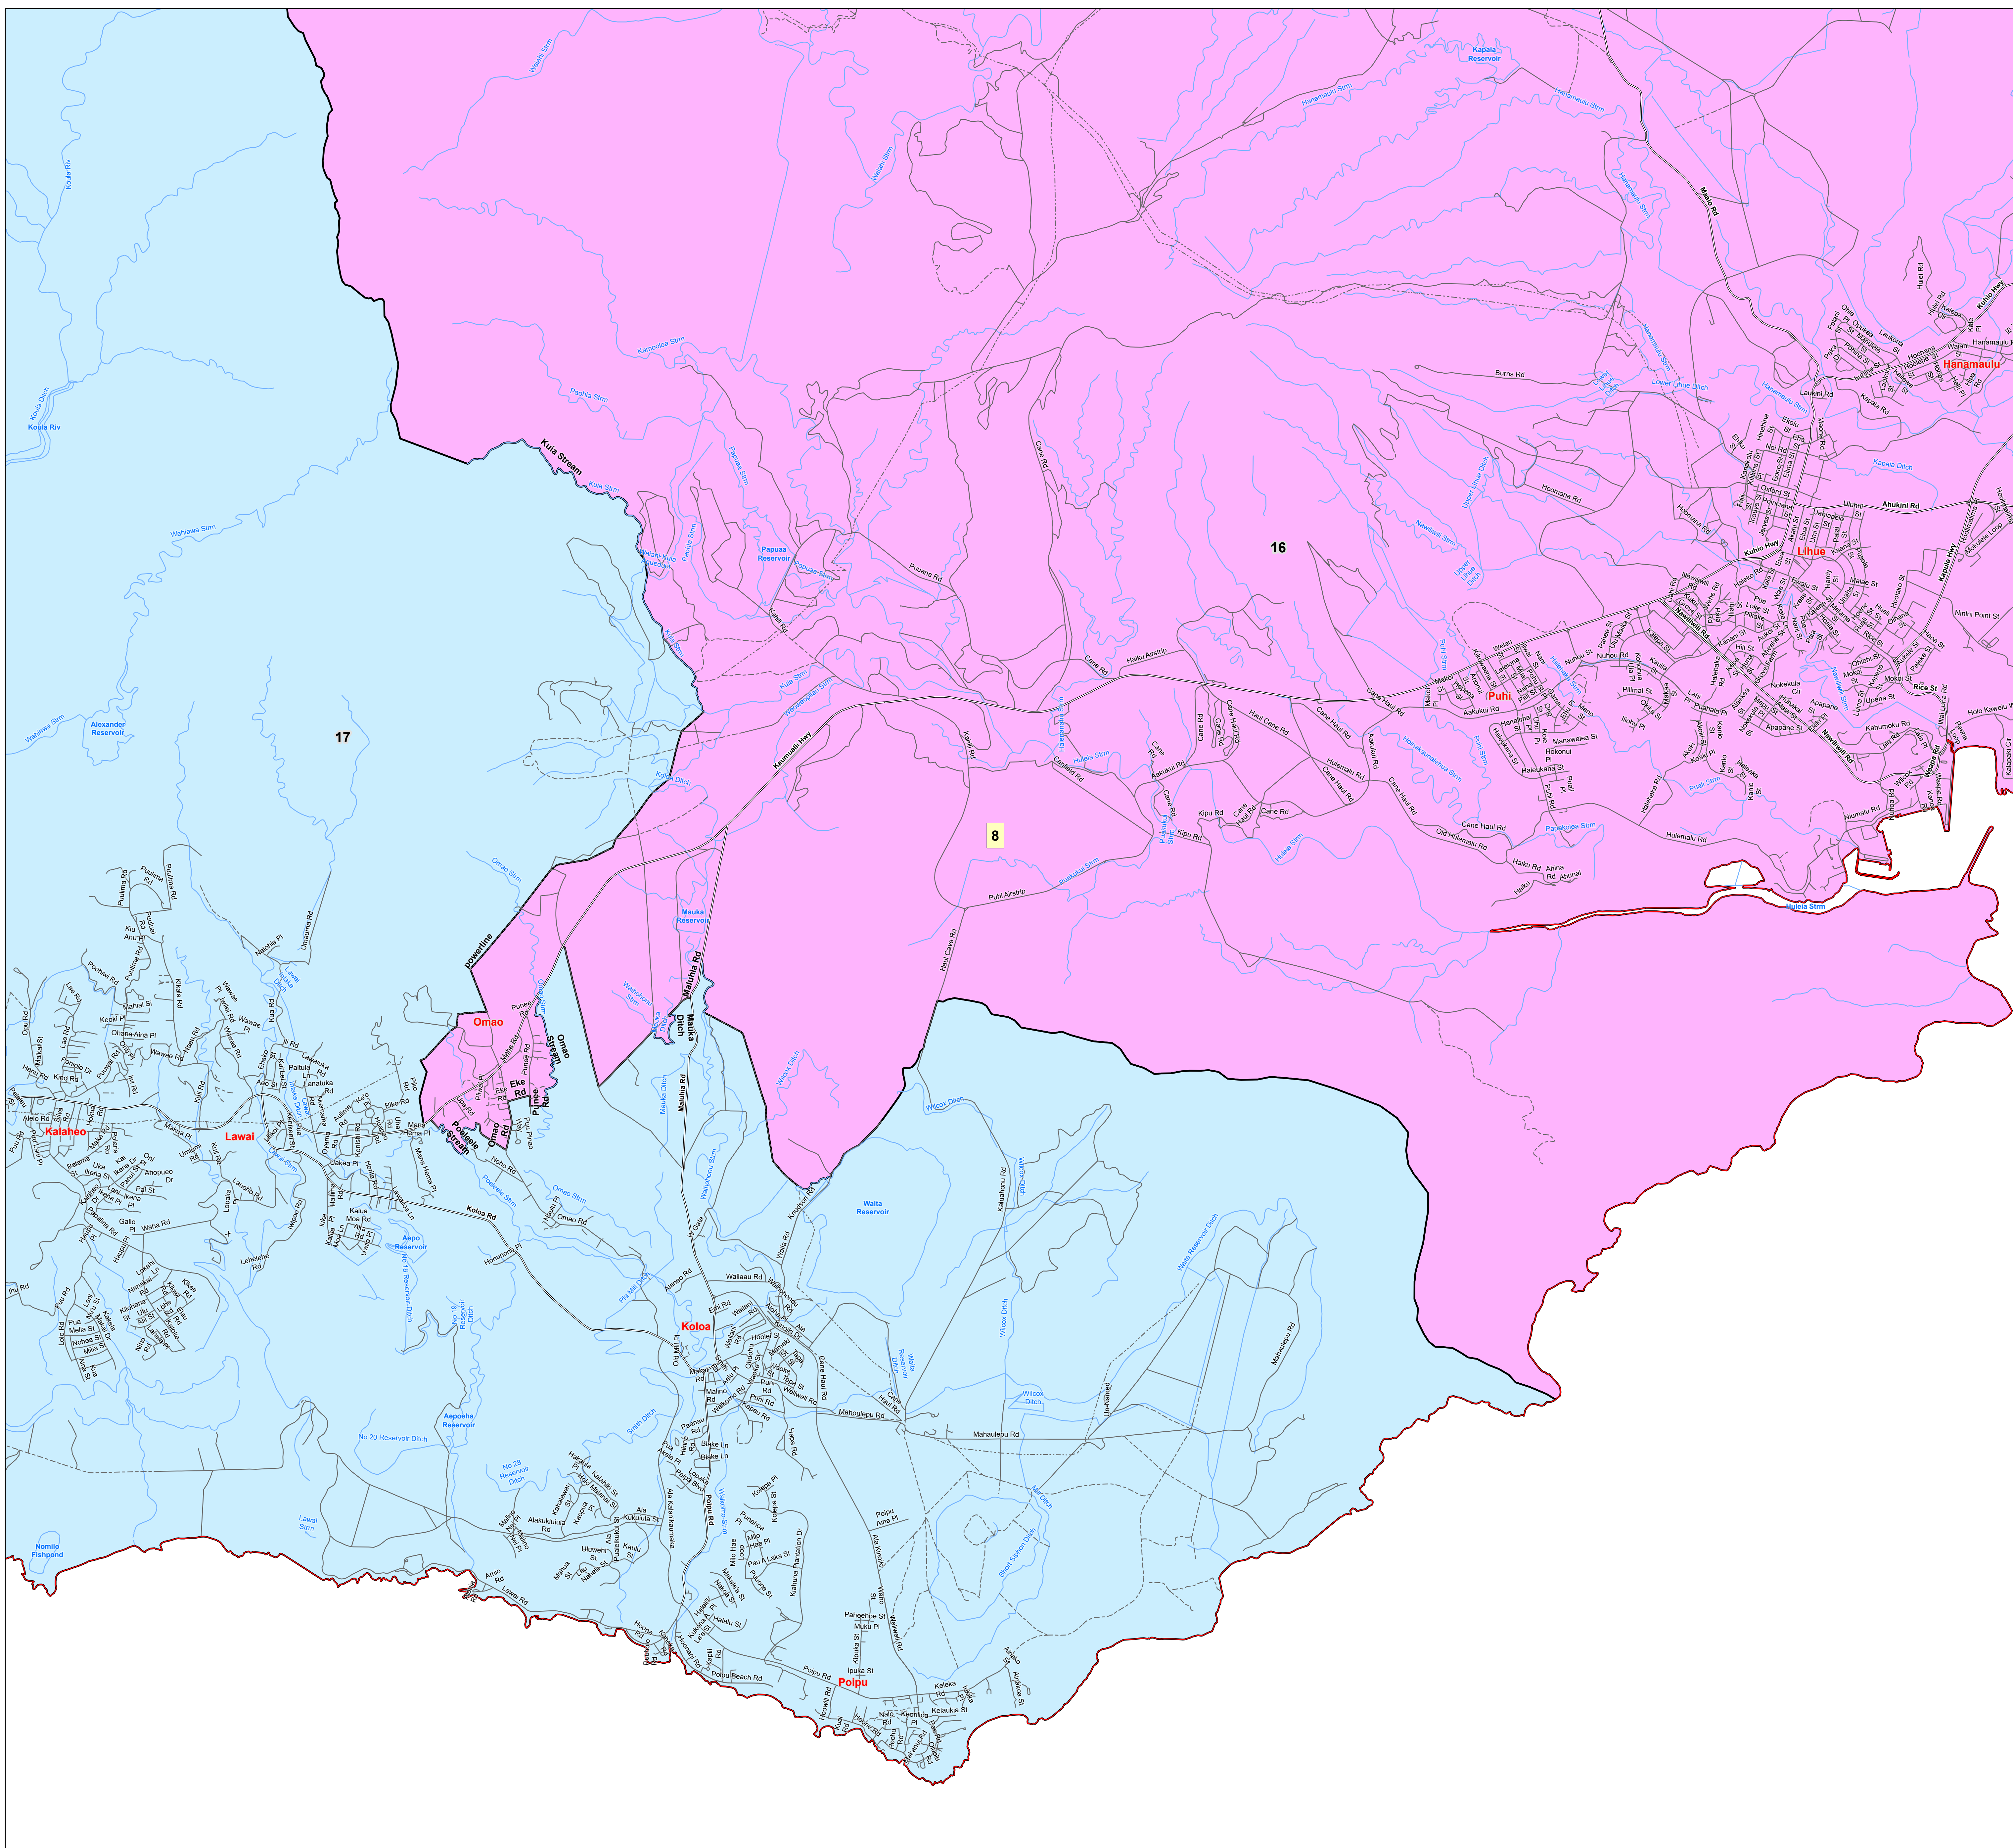

STATE OF HAWAII
2021 REAPPORTIONMENT

DISTRICTS:
U.S. HOUSE OF REPRESENTATIVES
STATE SENATE
STATE HOUSE OF REPRESENTATIVES

KAUAI #1

(Lihue, Poipu & Kalaheo)

ISLAND OF KAUAI
COUNTY OF KAUAI

LEGEND

- 2021 State House District Boundary
- 2021 State Senate District Boundary
- **1** 2021 State House District Number
- **1** 2021 State Senate District Number
- Primary Road
- Secondary Road
- Private Road or Trail
- Railroad
- Powerline
- Stream, River, Gulch, Lake, Reservoir or Shoreline

Kauai County is entirely within U.S. Congressional District 2 and State Senate District 8

NOTES

2021-2030 U.S. Congressional, State House and State Senate districts adopted by Hawaii Reapportionment Commission, January 28, 2022.

Map prepared by the Office of Elections Reapportionment Project for the Hawaii Reapportionment Commission.

For further information, visit the Office of Elections website at <http://hawaii.gov/elections/reapportionment> or call 453-8683 (neighbor islands toll free 1-800-442-8683)

Source: U.S. Bureau of Census 2020 TIGER/LINE

Accuracy of the map is limited to the accuracy of the TIGER data.

Enlarged maps can be viewed and purchased at the Office of Elections, 802 Lehua Avenue, Pearl City, Hawaii 96782

REFERENCE MAP

The red box outlines the area of detail in this map.