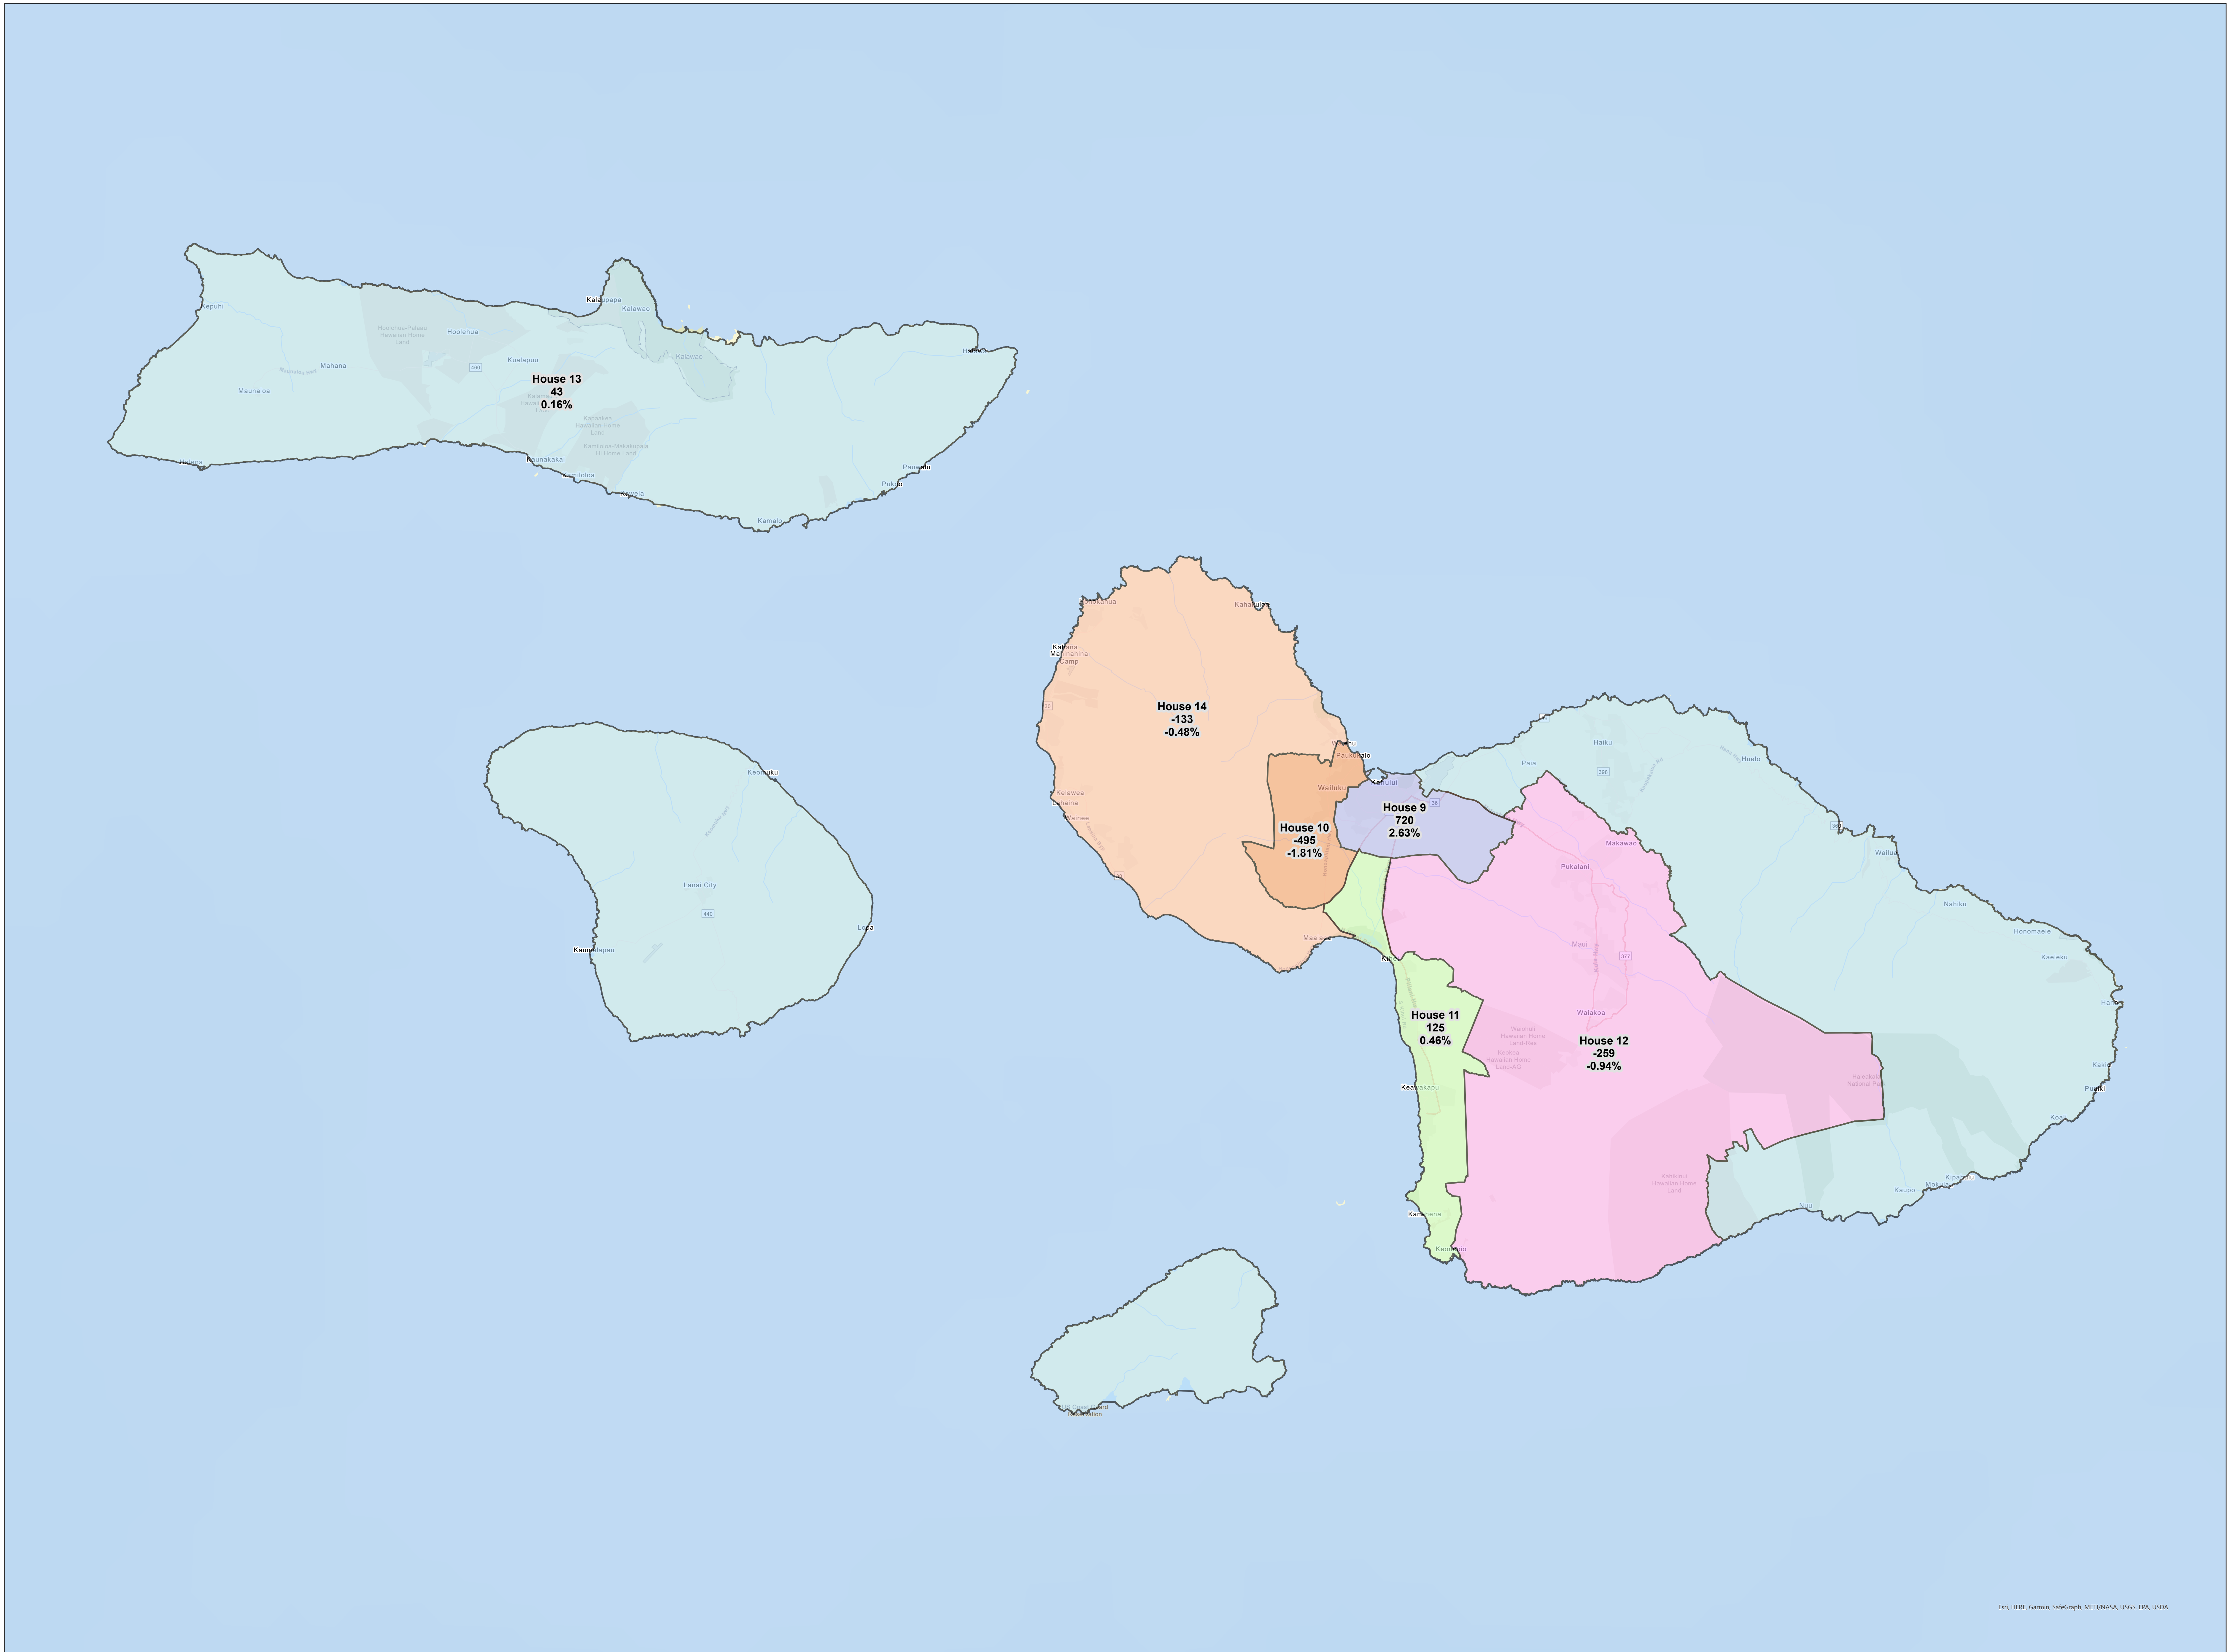

District Map: House 13 - Jan. 26, 2022 Proposed Final Maui State House Plan (renumbered) on v1231 Hawaii Population Base adopted January 6, 2022