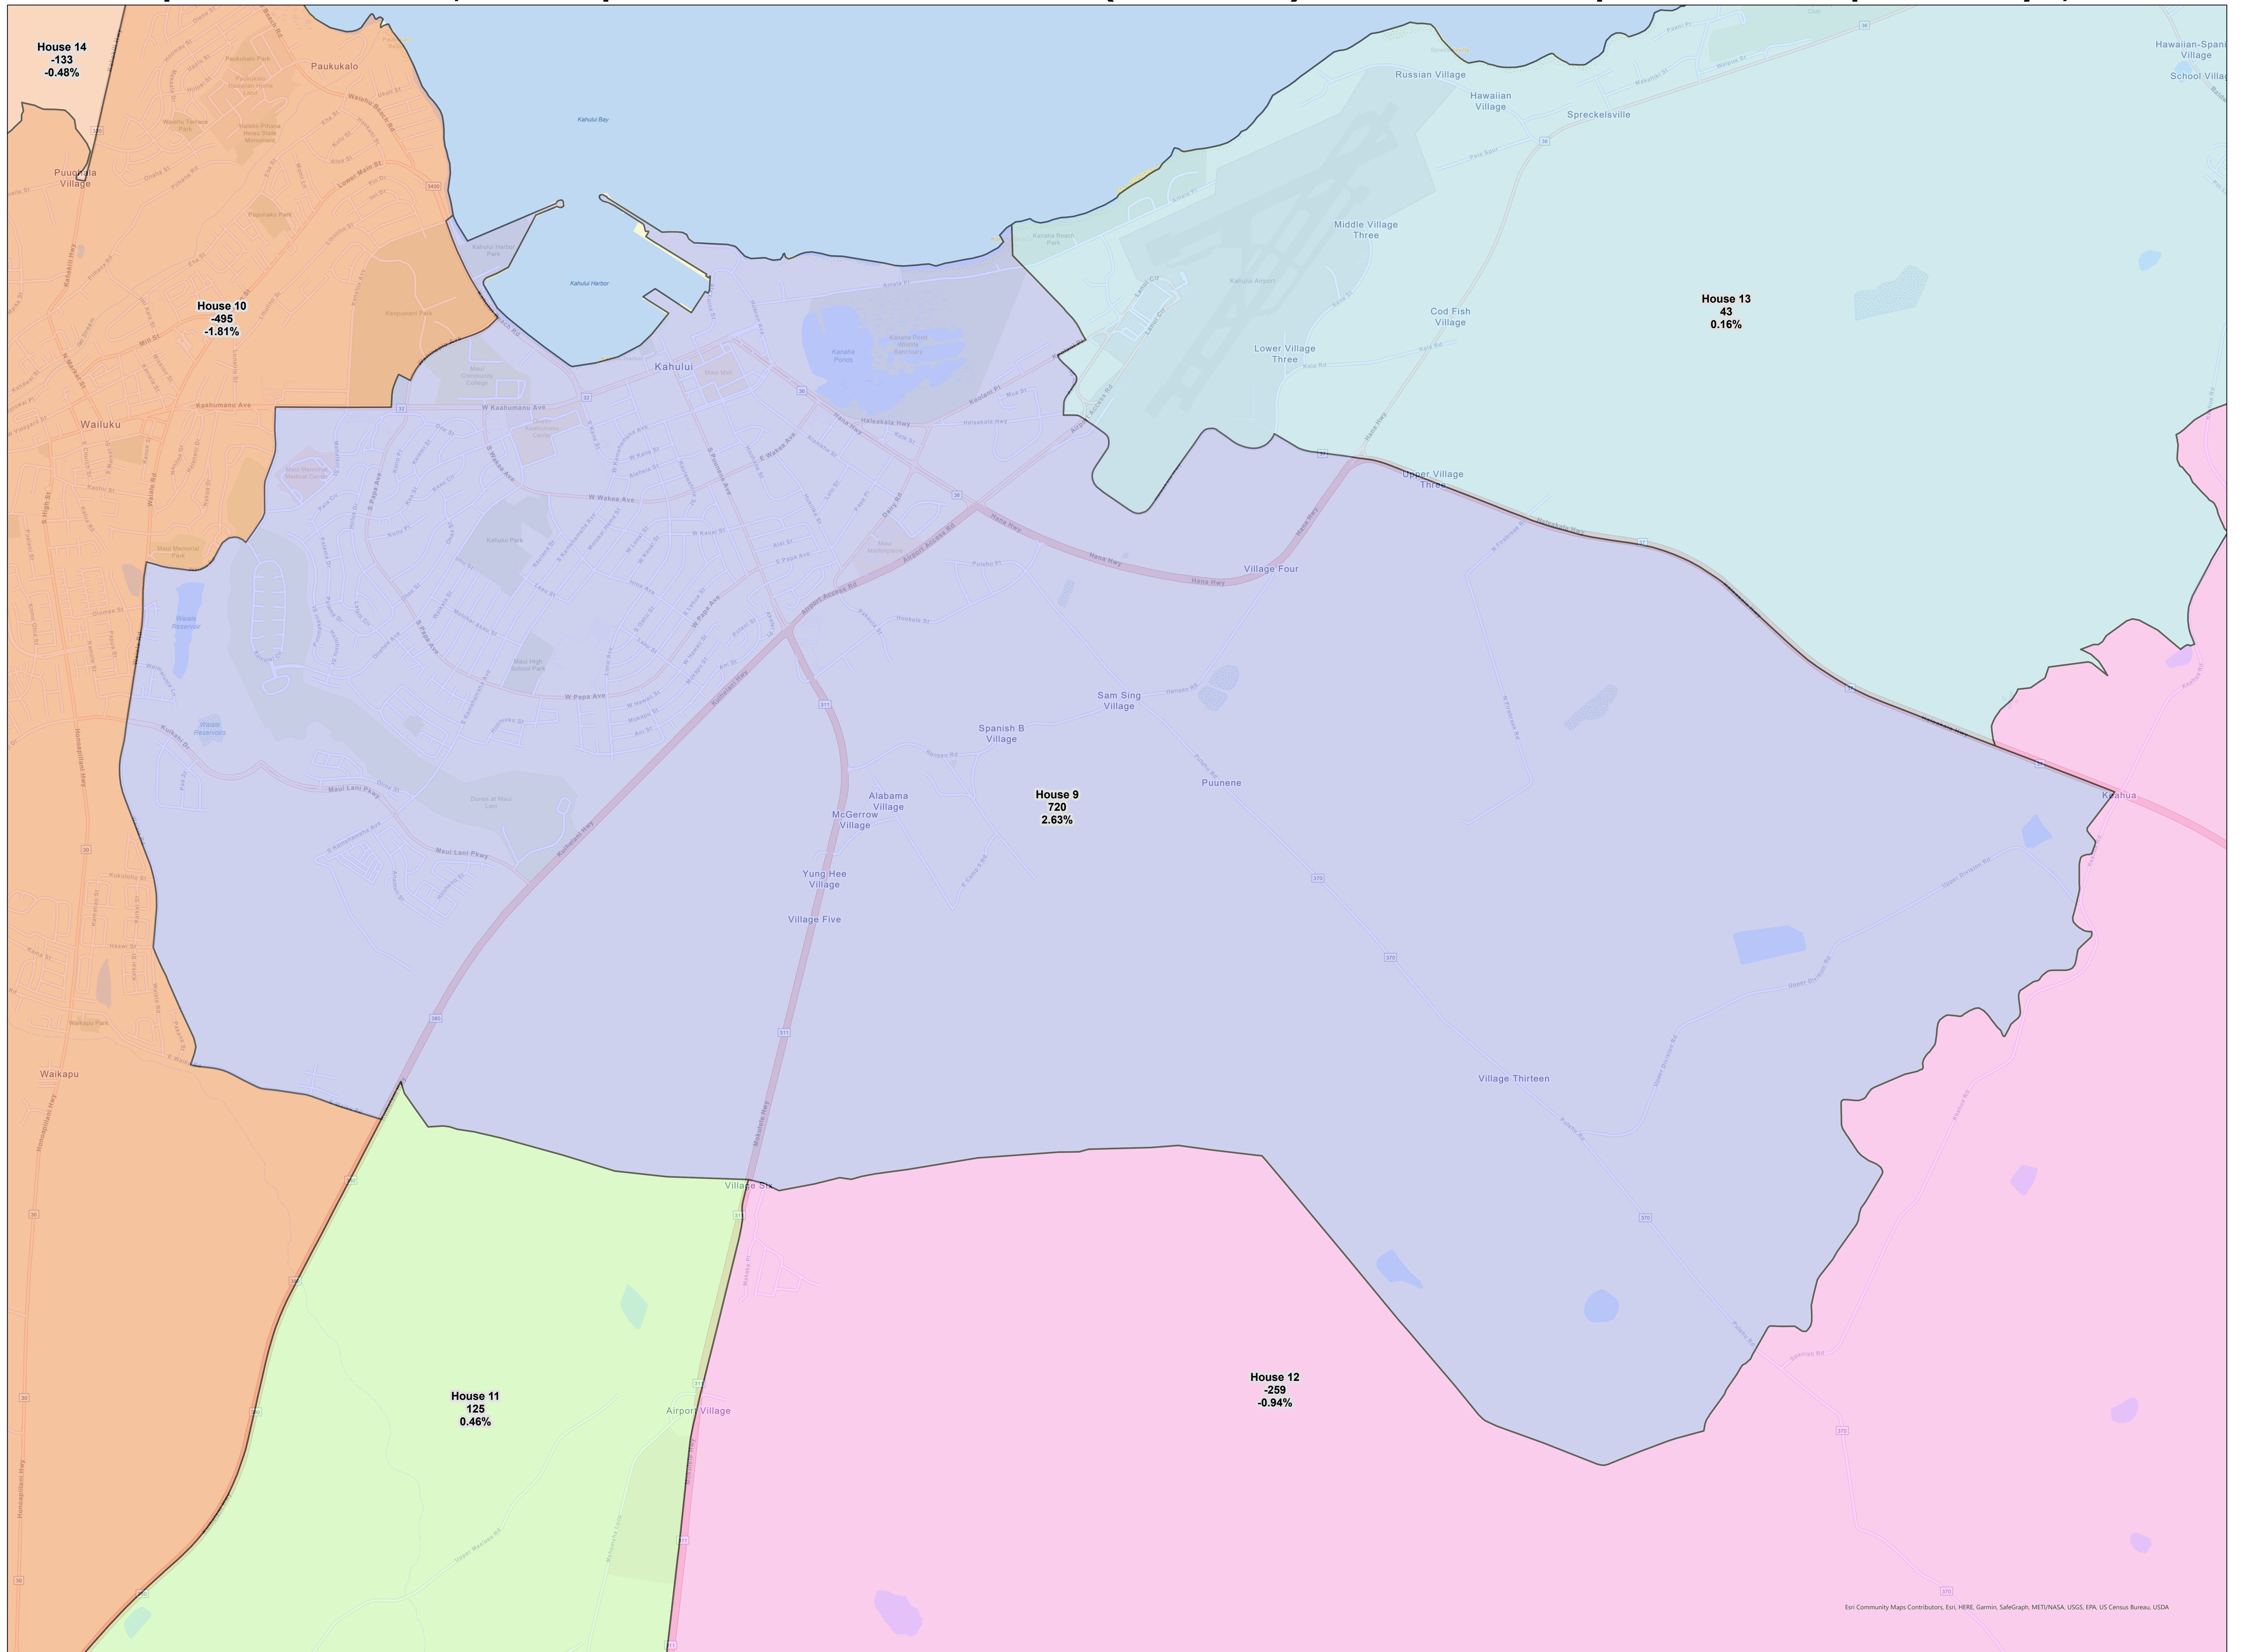

District Map: House 9 - Jan. 26, 2022 Proposed Final Maui State House Plan (renumbered) on v1231 Hawaii Population Base adopted January 6, 2022