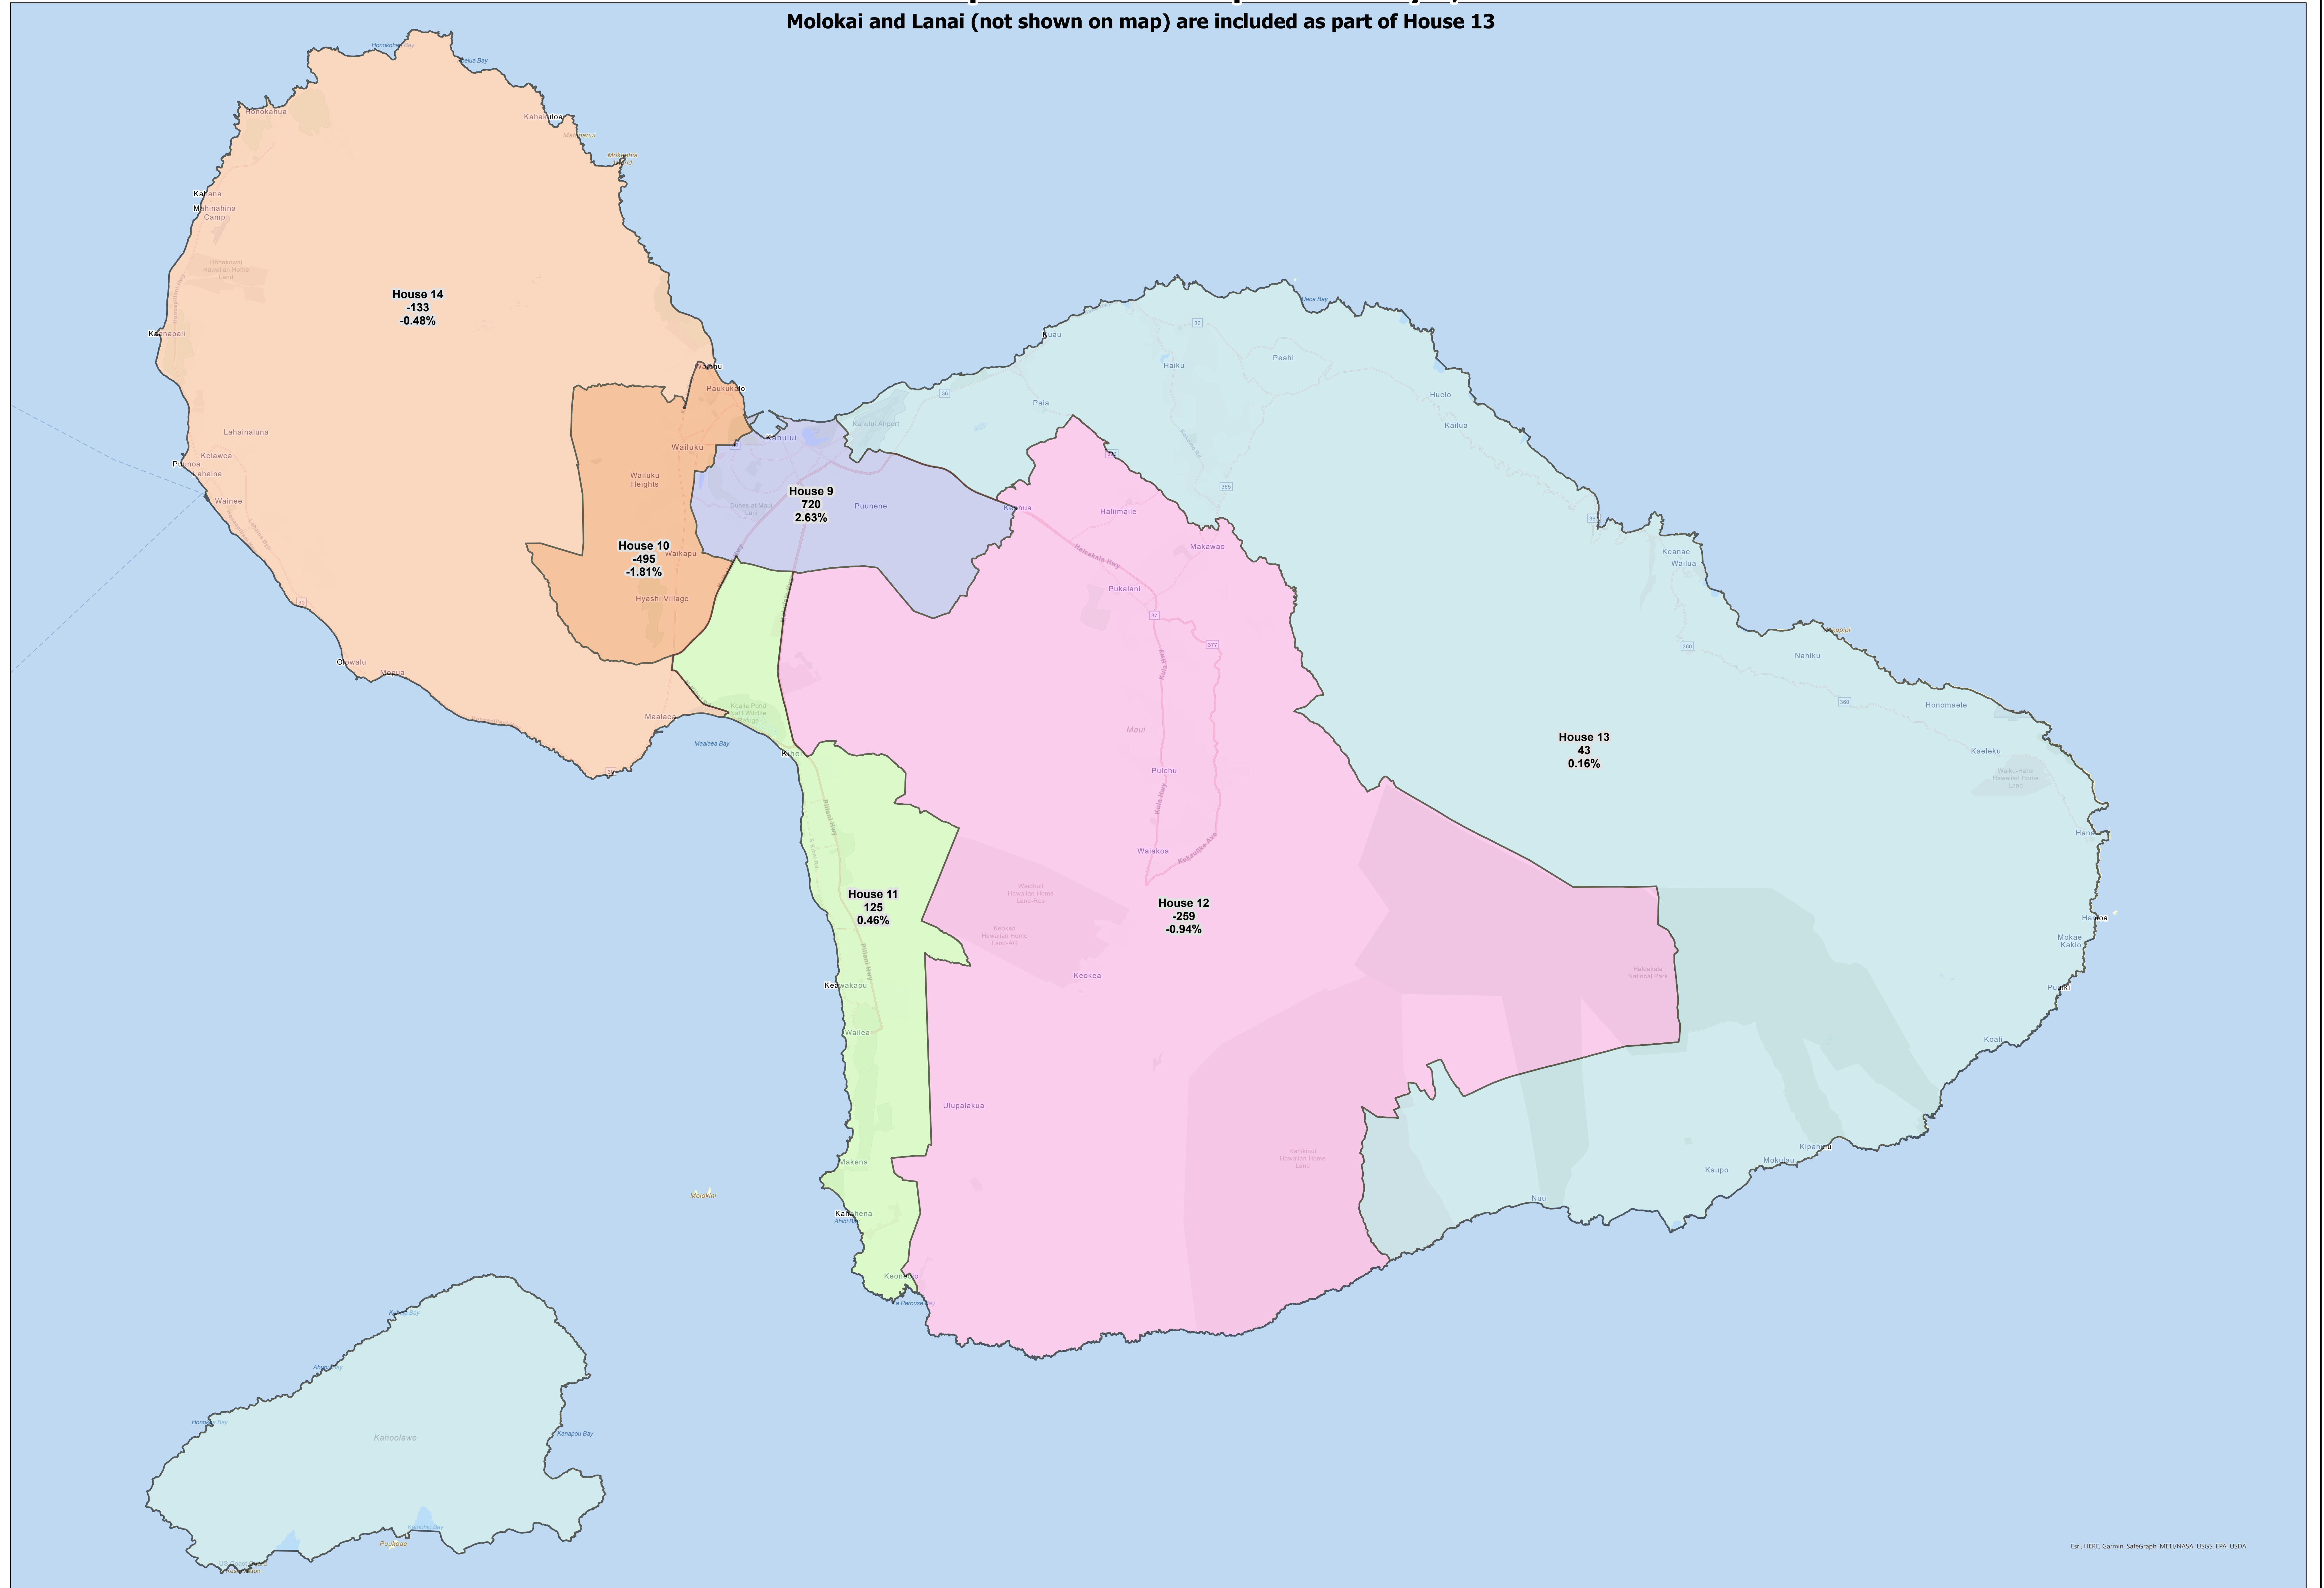

Maui Basic Island Unit

**Jan. 26, 2022 Proposed Final State House Plan (renumbered)
on v1231 Hawaii Population Base adopted January 6, 2022**

Hawaii Reapportionment Commission 2021-22

Molokai and Lanai (not shown on map) are included as part of House 13