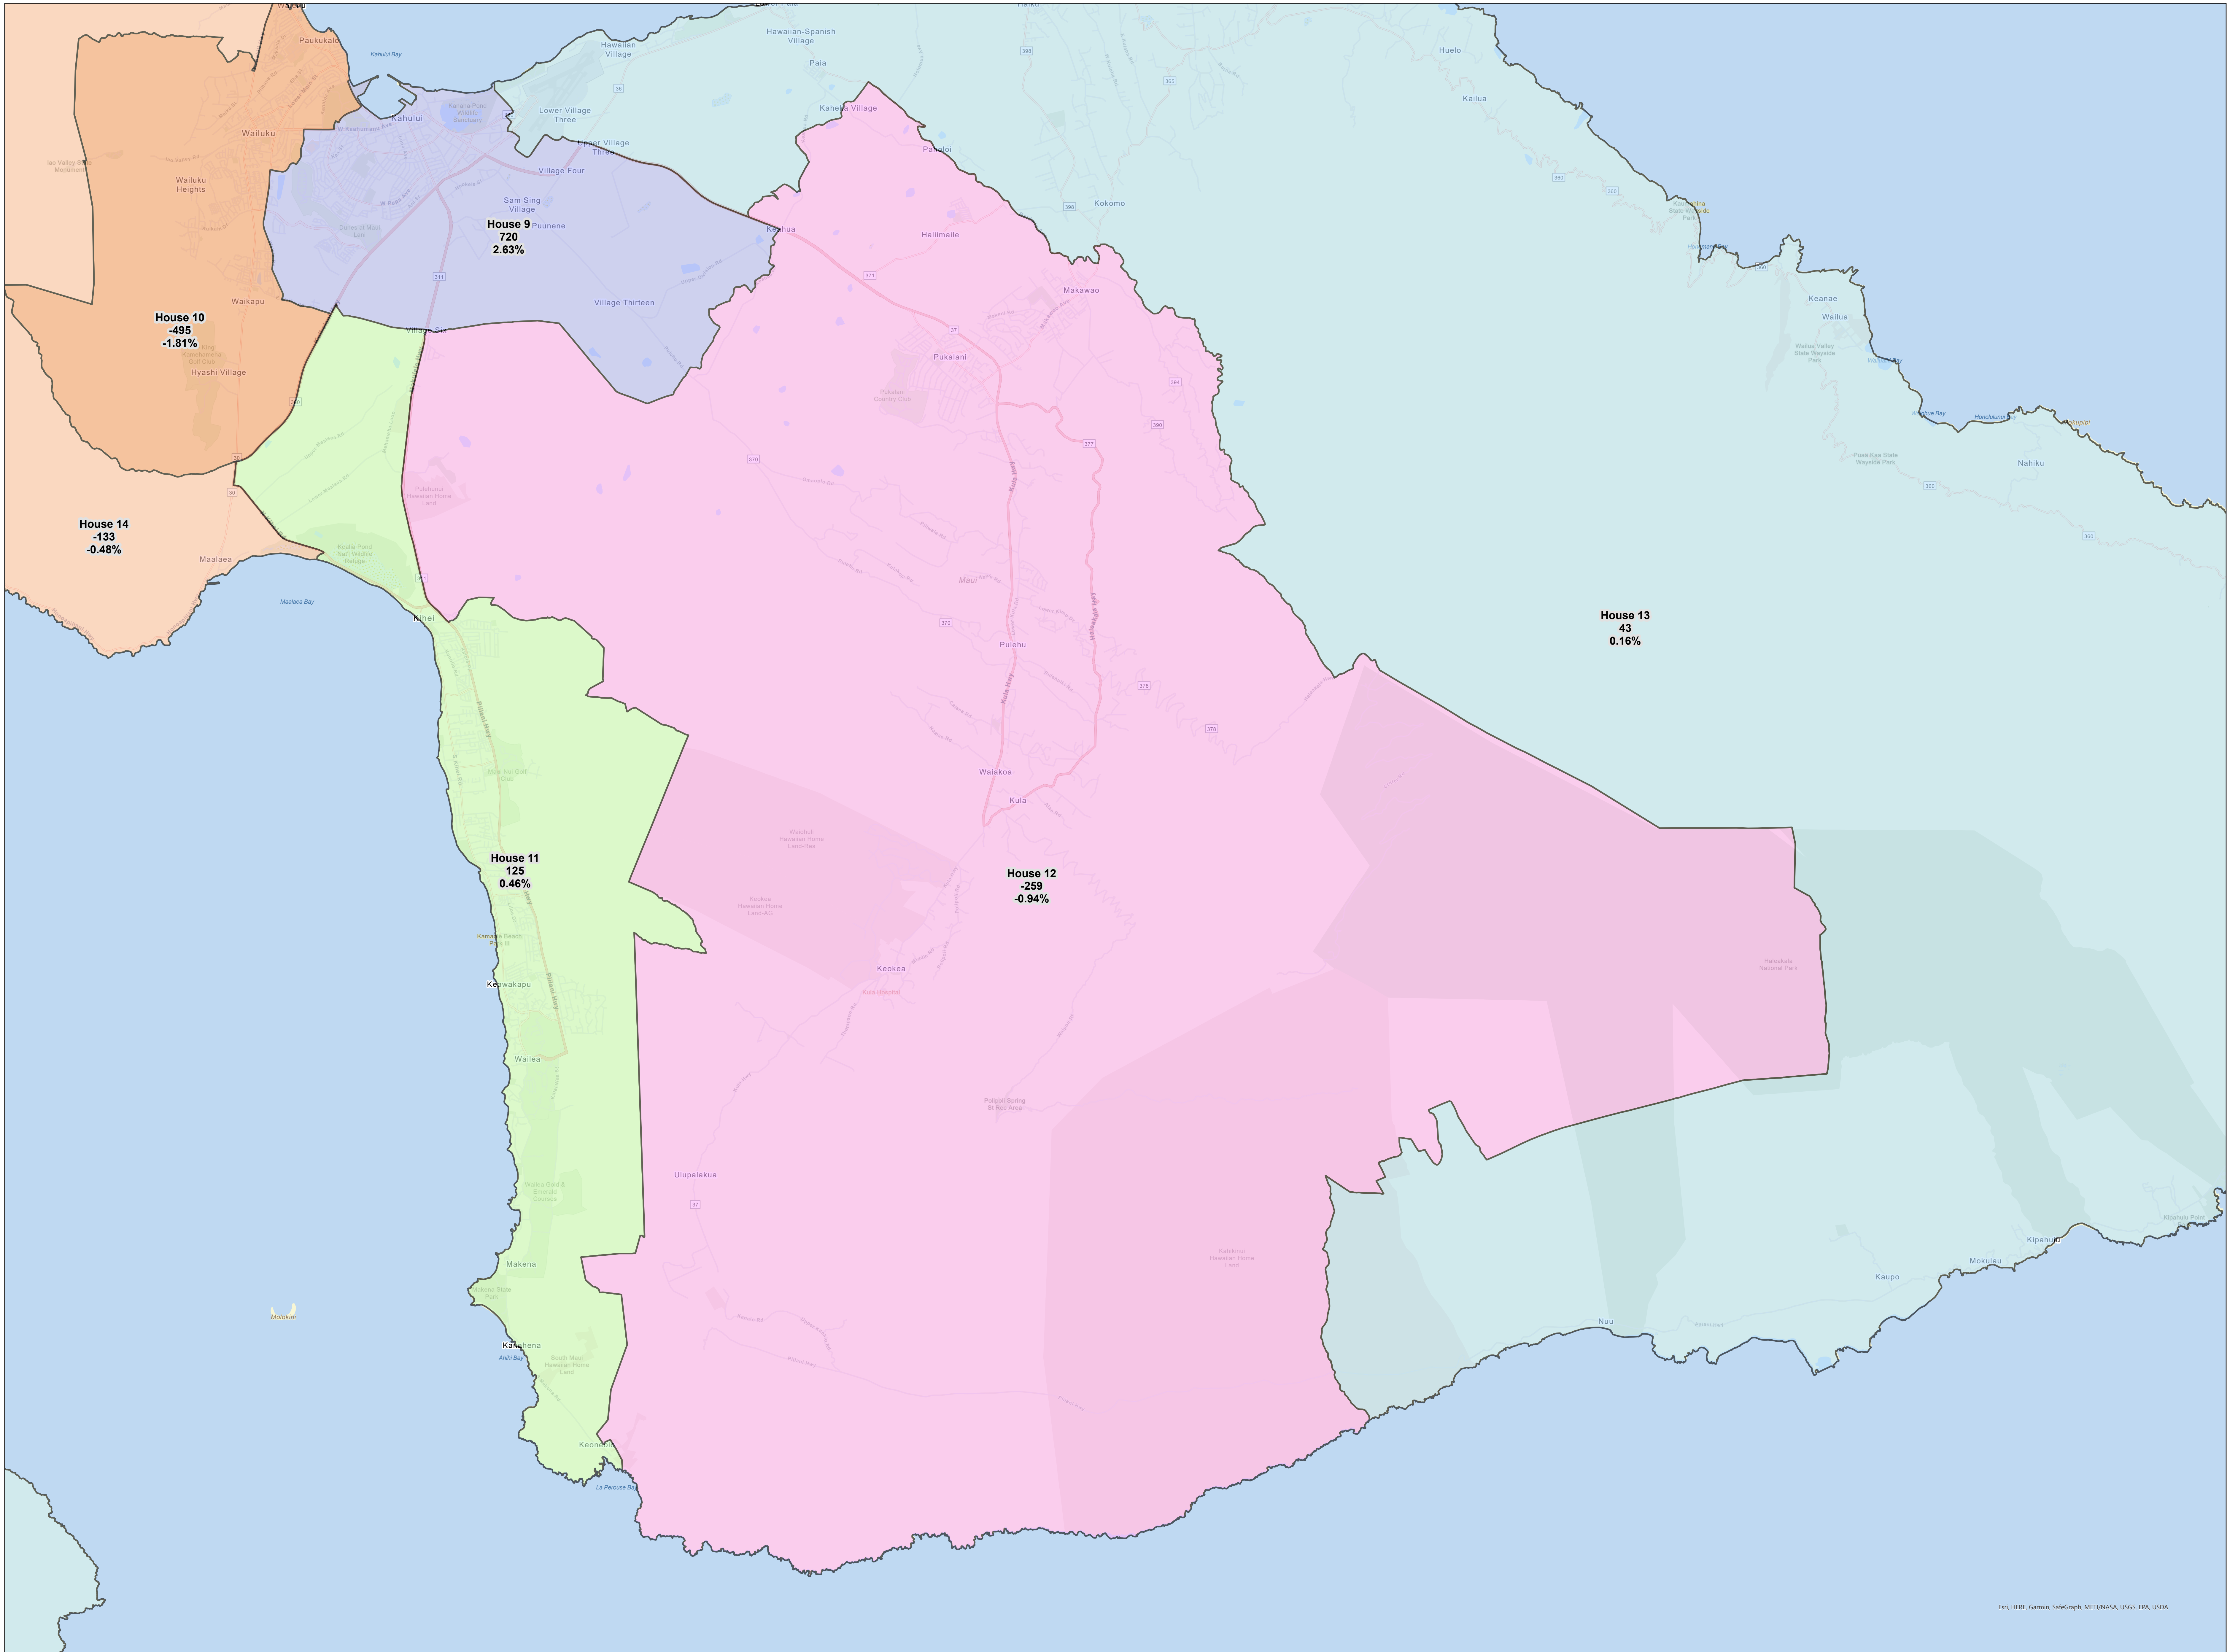

District Map: House 12 - Jan. 26, 2022 Proposed Final Maui State House Plan (renumbered) on v1231 Hawaii Population Base adopted January 6, 2022