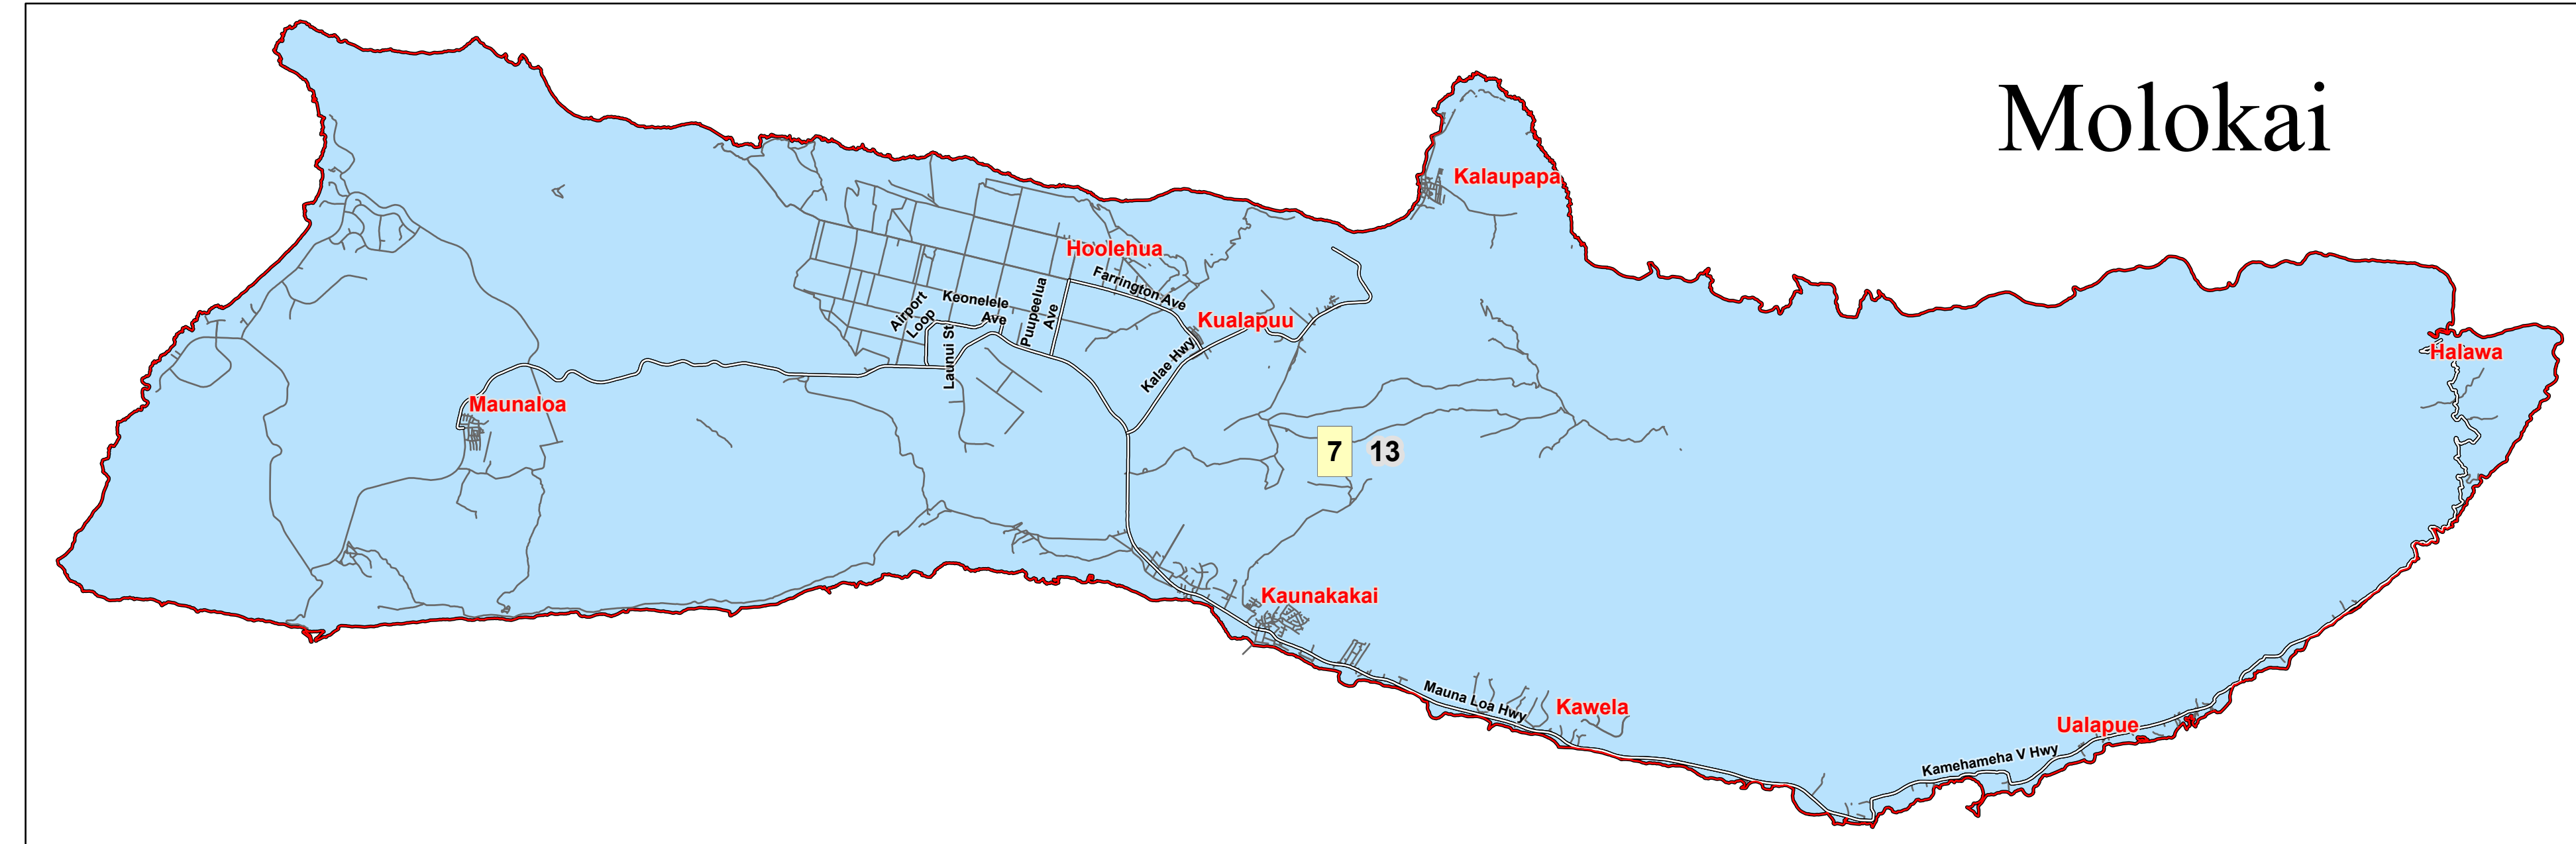

Source: U.S. Bureau of Census 2020 TIGER/LINE

Accuracy of the map is limited to the accuracy of the TIGER data.

Enlarged maps can be viewed and purchased at the Office of Elections, 802 Lehua Avenue, Pearl City, Hawaii 96782

REFERENCE MAP

The red box outlines the area of detail in this map. The blue boxes outline the areas shown on regional maps.

Molokini (not shown on map) is part of House District 13 and Senate District 7