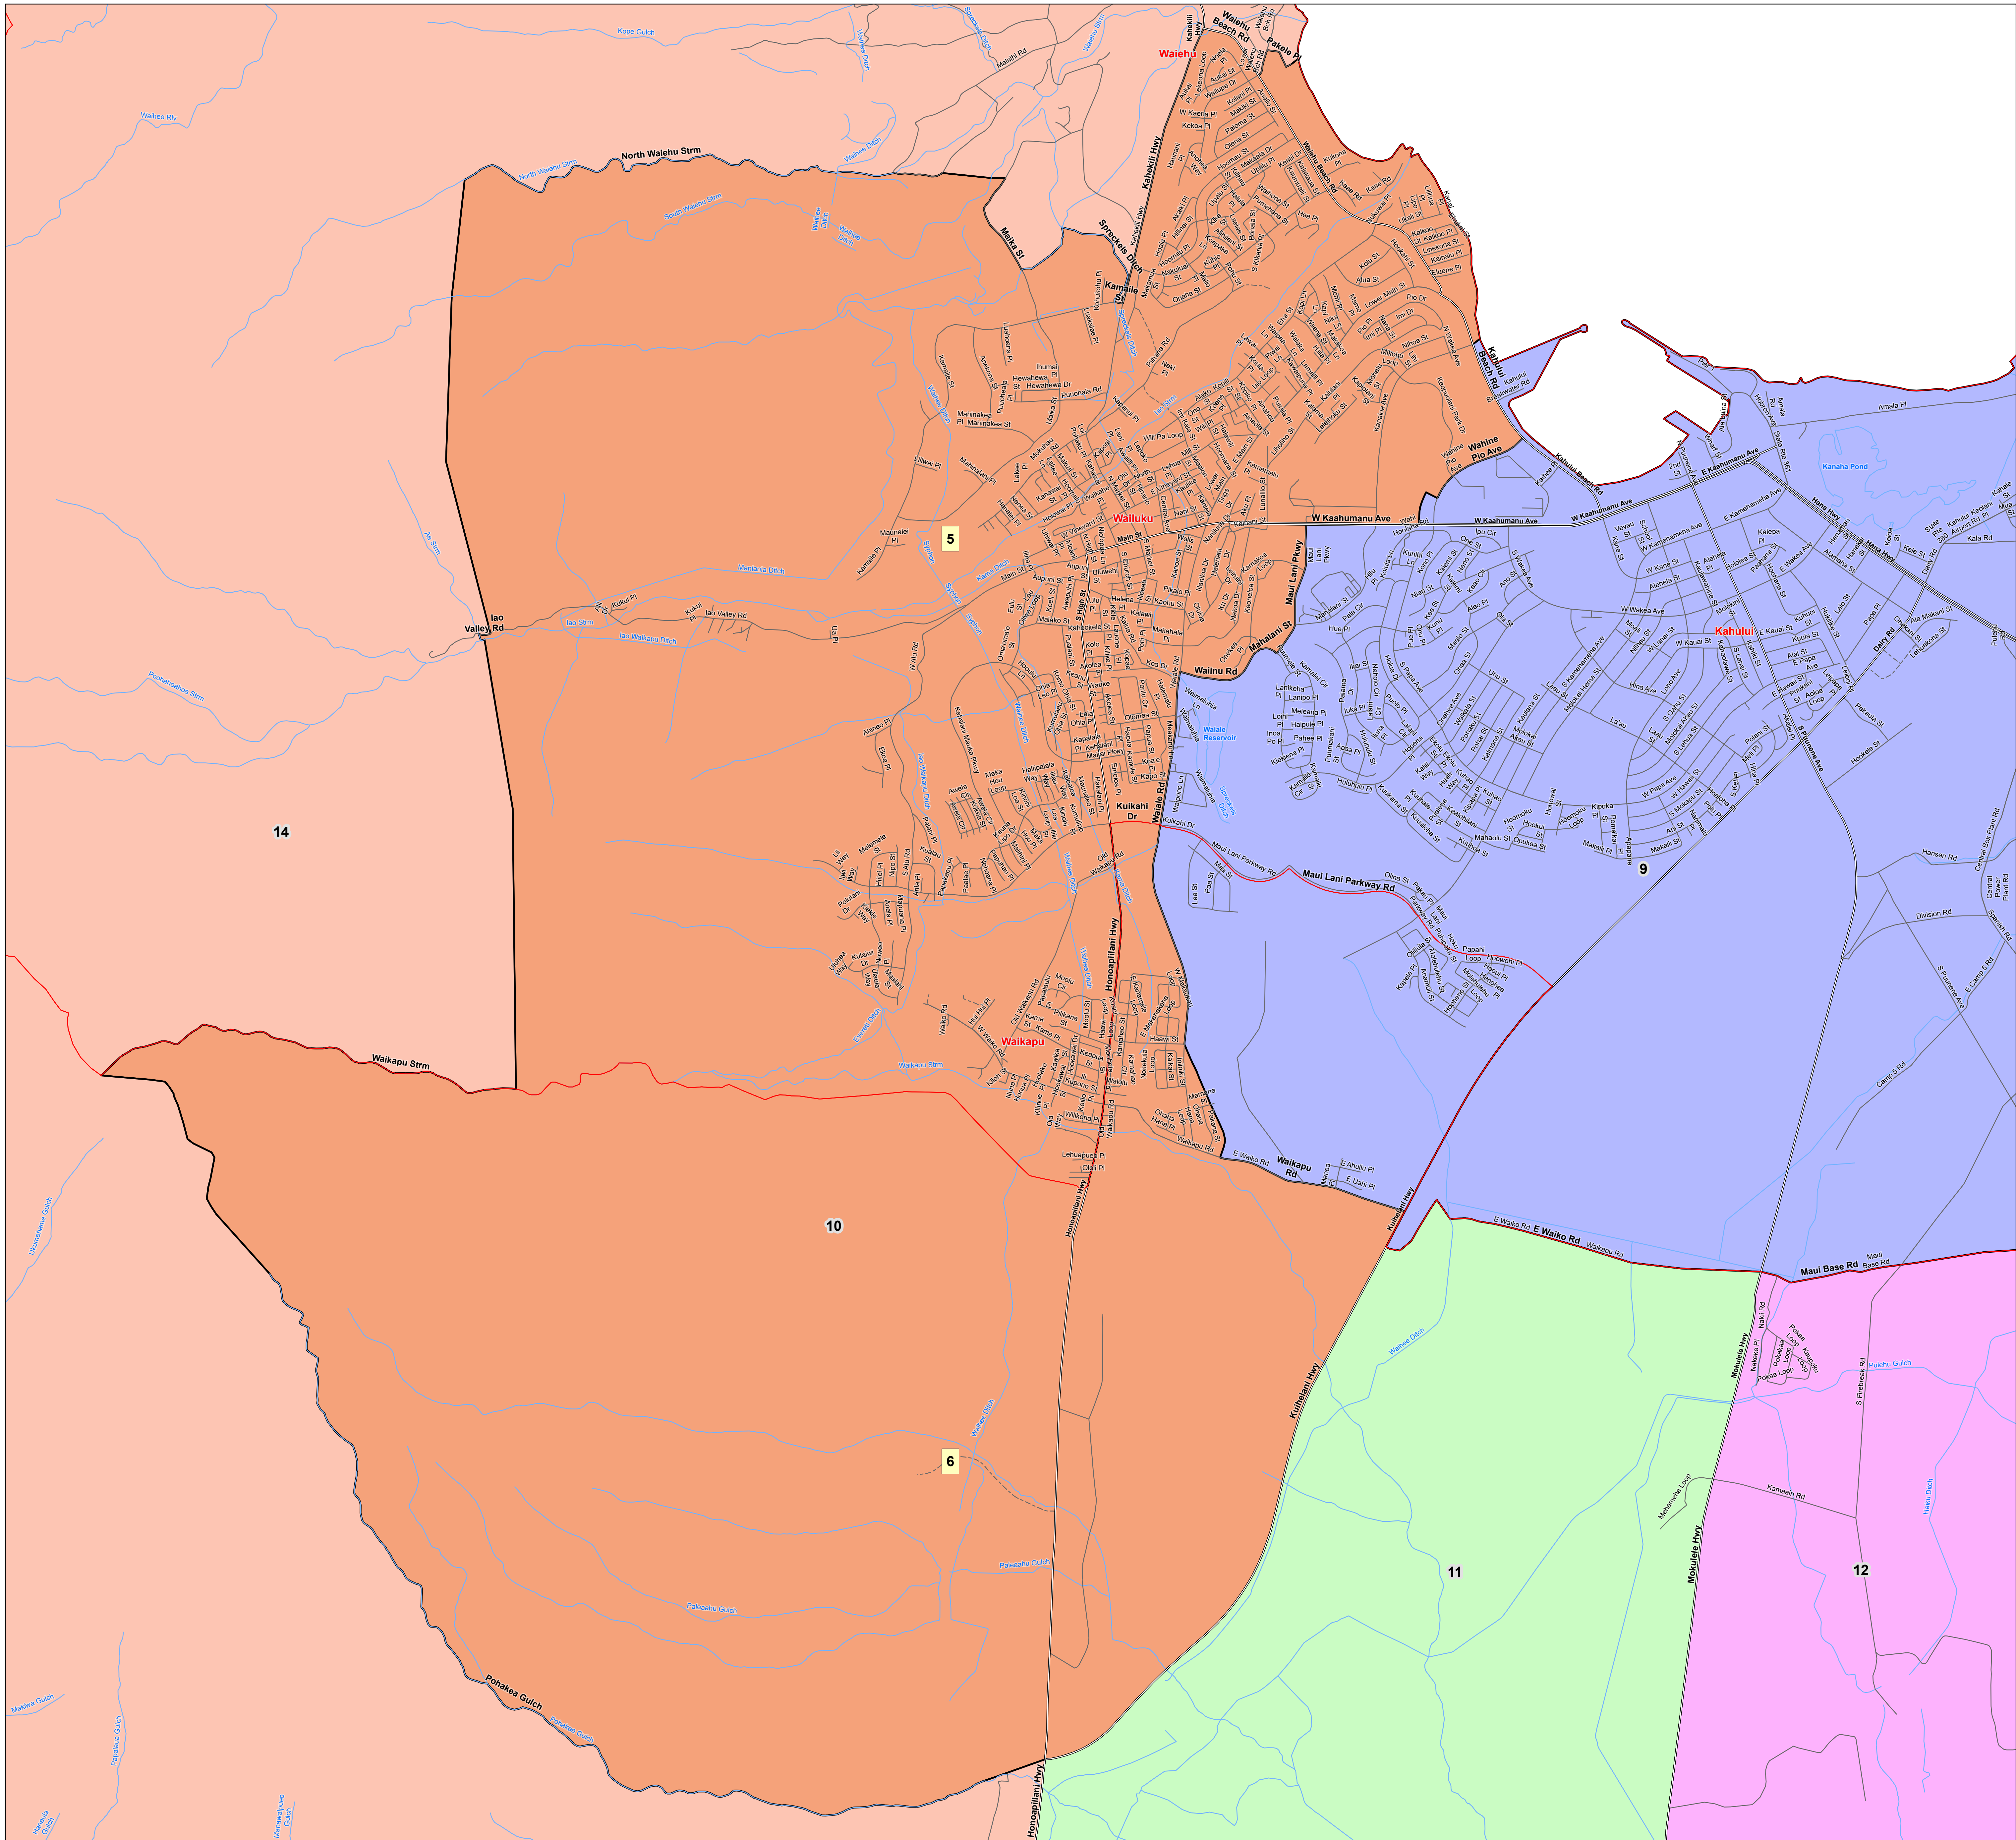

MAP SERIES

STATE OF HAWAII
2021 REAPPORTIONMENT

DISTRICTS:
U.S. HOUSE OF REPRESENTATIVES
STATE SENATE
STATE HOUSE OF REPRESENTATIVES

MAUI #1

(Wailuku & Kahului)

ISLAND OF MAUI
COUNTY OF MAUI

LEGEND

- 2021 State House District Boundary
- 2021 State Senate District Boundary
- 2021 State House District Number
- 2021 State Senate District Number
- Primary Road
- Secondary Road
- Private Road or Trail
- Railroad
- Powerline
- Stream, River, Gulch, Lake, Reservoir or Shoreline

Maui and Kalawao Counties are entirely within U.S. Congressional District 2

NOTES

2021-2030 U.S. Congressional, State House and State Senate districts adopted by Hawaii Reapportionment Commission, January 28, 2022.

Map prepared by the Office of Elections Reapportionment Project for the Hawaii Reapportionment Commission.

For further information, visit the Office of Elections website at <http://hawaii.gov/elections/reapportionment> or call 453-8683 (neighbor islands toll free 1-800-442-8683)

Source: U.S. Bureau of Census 2020 TIGER/LINE

Accuracy of the map is limited to the accuracy of the TIGER data.

Enlarged maps can be viewed and purchased at the Office of Elections, 802 Lehua Avenue, Pearl City, Hawaii 96782