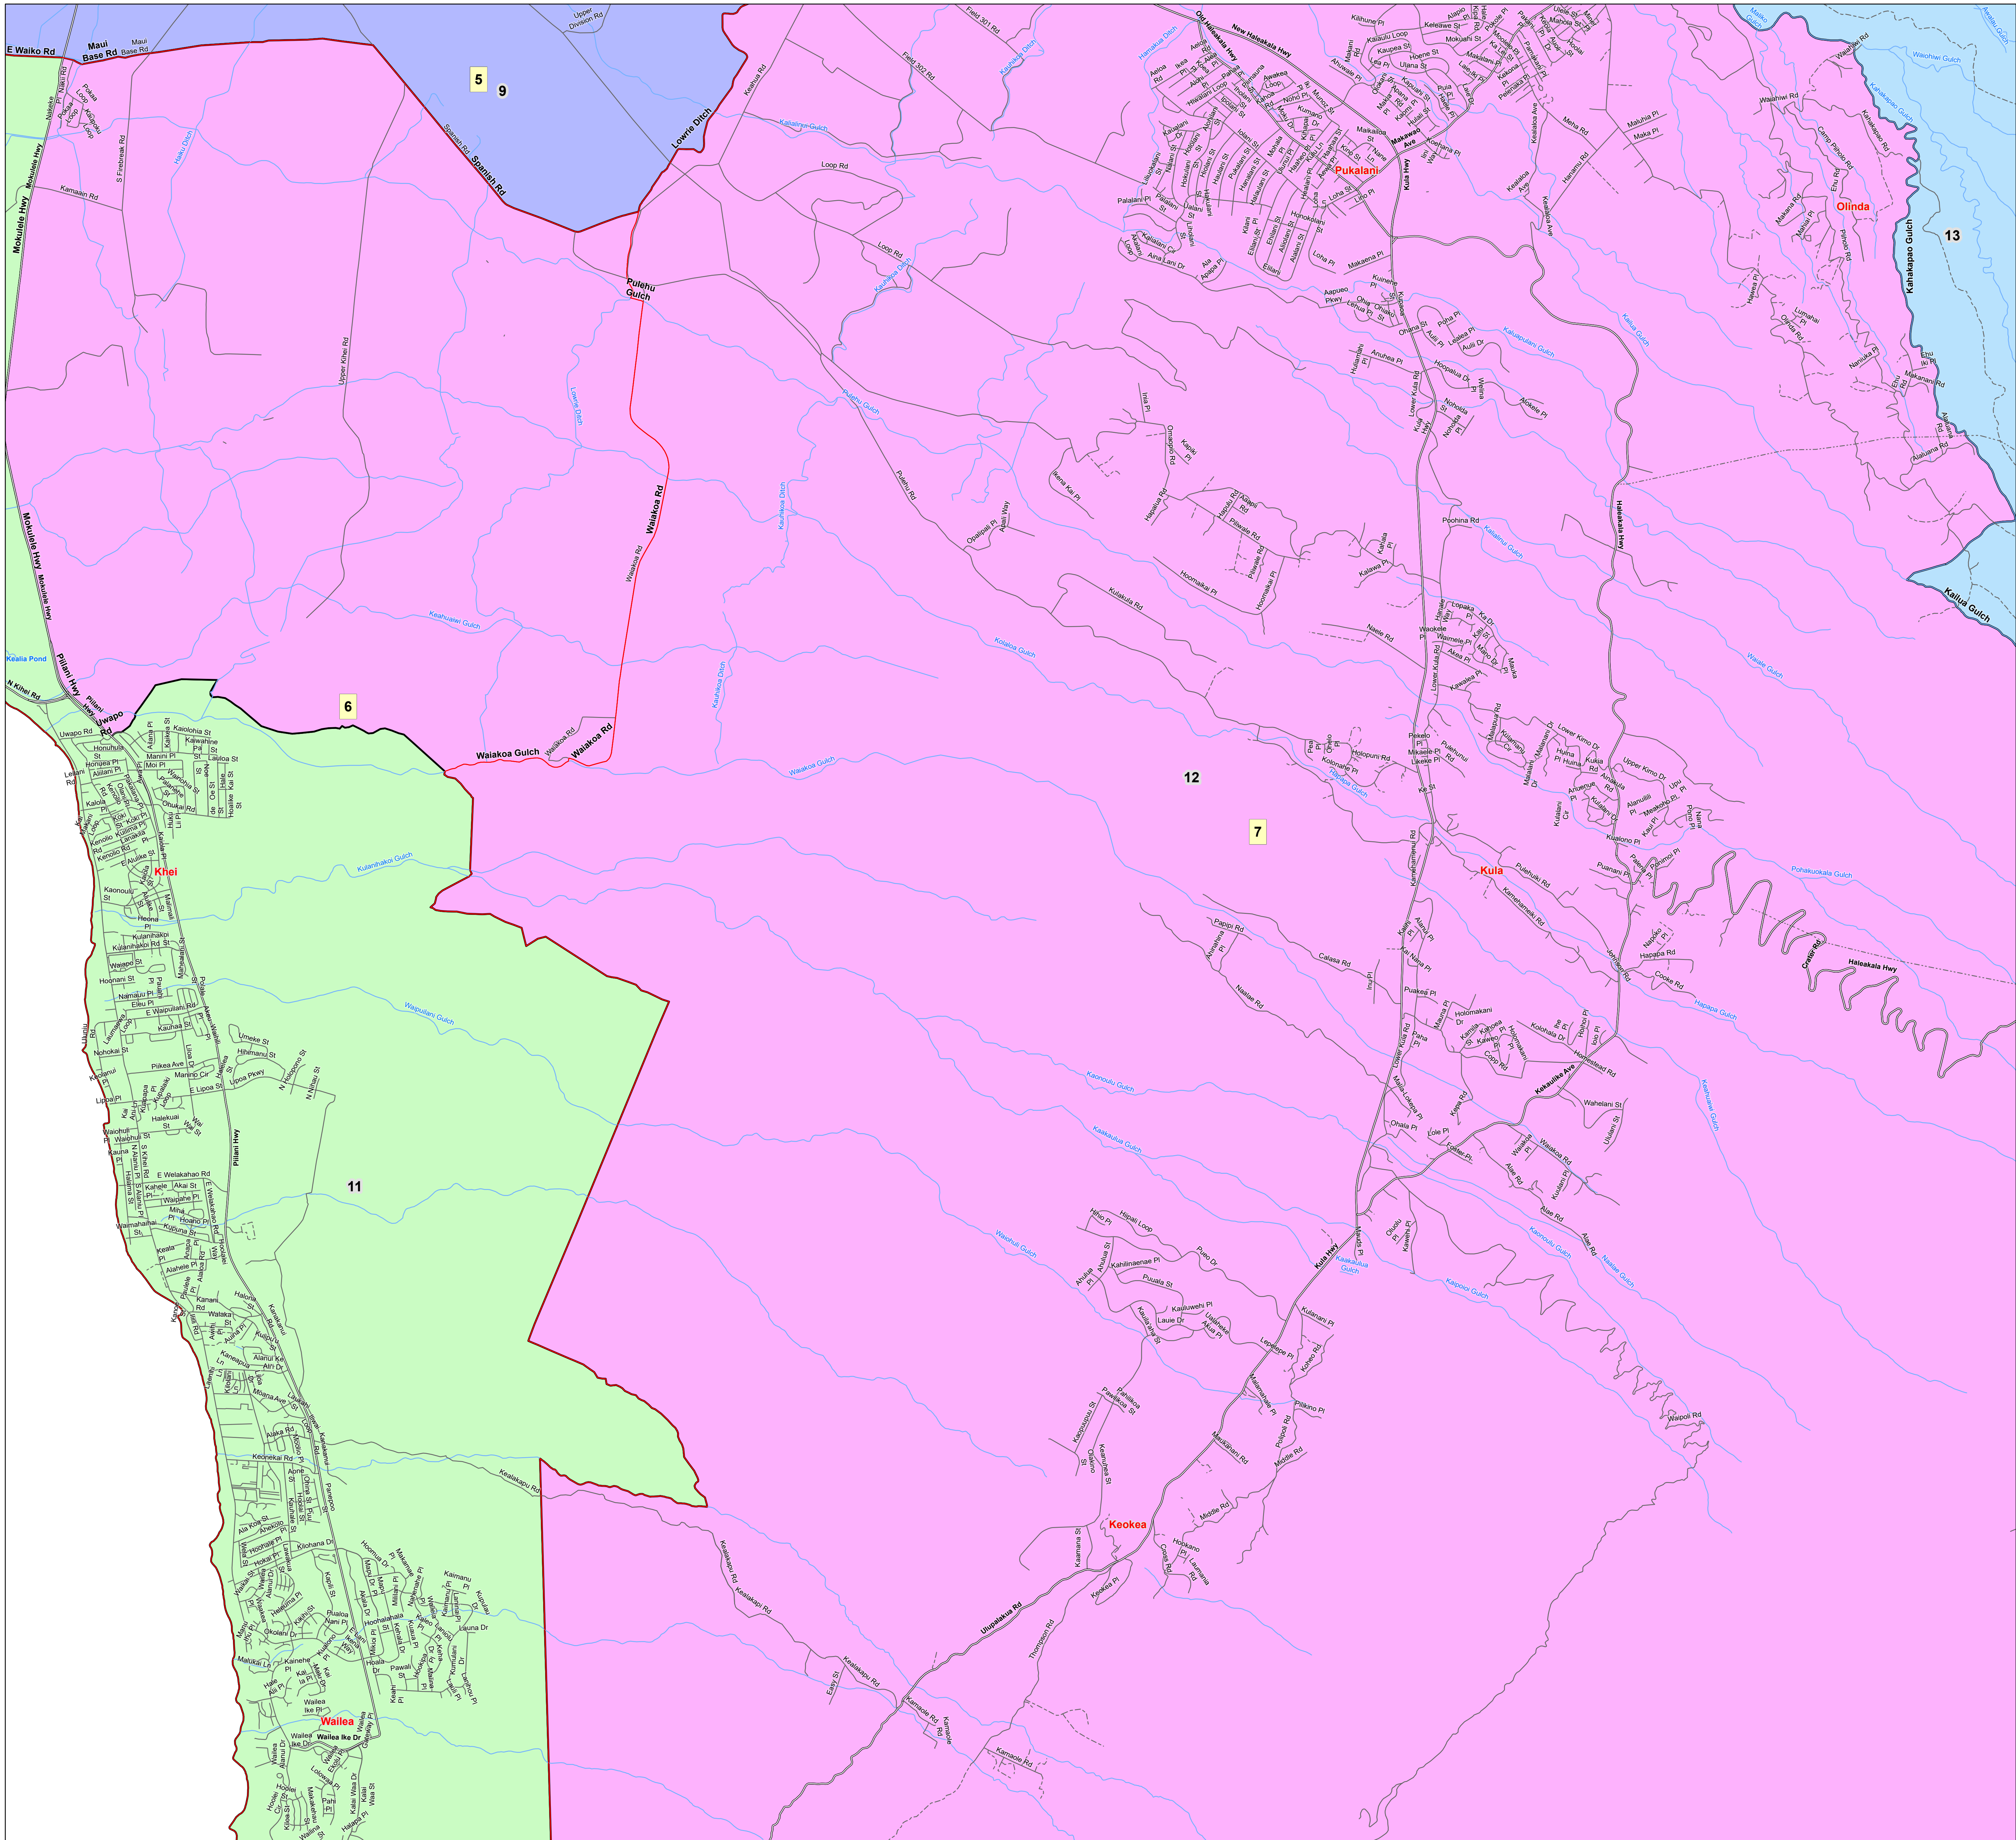

MAP SERIES

STATE OF HAWAII
2021 REAPPORTIONMENT

DISTRICTS:
U.S. HOUSE OF REPRESENTATIVES
STATE SENATE
STATE HOUSE OF REPRESENTATIVES

MAUI #3

(Kihei & Kula)

ISLAND OF MAUI
COUNTY OF MAUI

LEGEND

- 2021 State House District Boundary
- 2021 State Senate District Boundary
- 1 2021 State House District Number
- 1 2021 State Senate District Number
- Primary Road
- Secondary Road
- Private Road or Trail
- Railroad
- Powerline
- Stream, River, Gulch, Lake, Reservoir or Shoreline

Maui and Kalawao Counties are entirely within U.S. Congressional District 2

NOTES

2021-2030 U.S. Congressional, State House and State Senate districts adopted by Hawaii Reapportionment Commission, January 28, 2022.

Map prepared by the Office of Elections Reapportionment Project for the Hawaii Reapportionment Commission.

For further information, visit the Office of Elections website at <http://hawaii.gov/elections/reapportionment> or call 453-8683 (neighbor islands toll free 1-800-442-8683)

Source: U.S. Bureau of Census 2020 TIGER/LINE

Accuracy of the map is limited to the accuracy of the TIGER data.

Enlarged maps can be viewed and purchased at the Office of Elections, 802 Lehua Avenue, Pearl City, Hawaii 96782