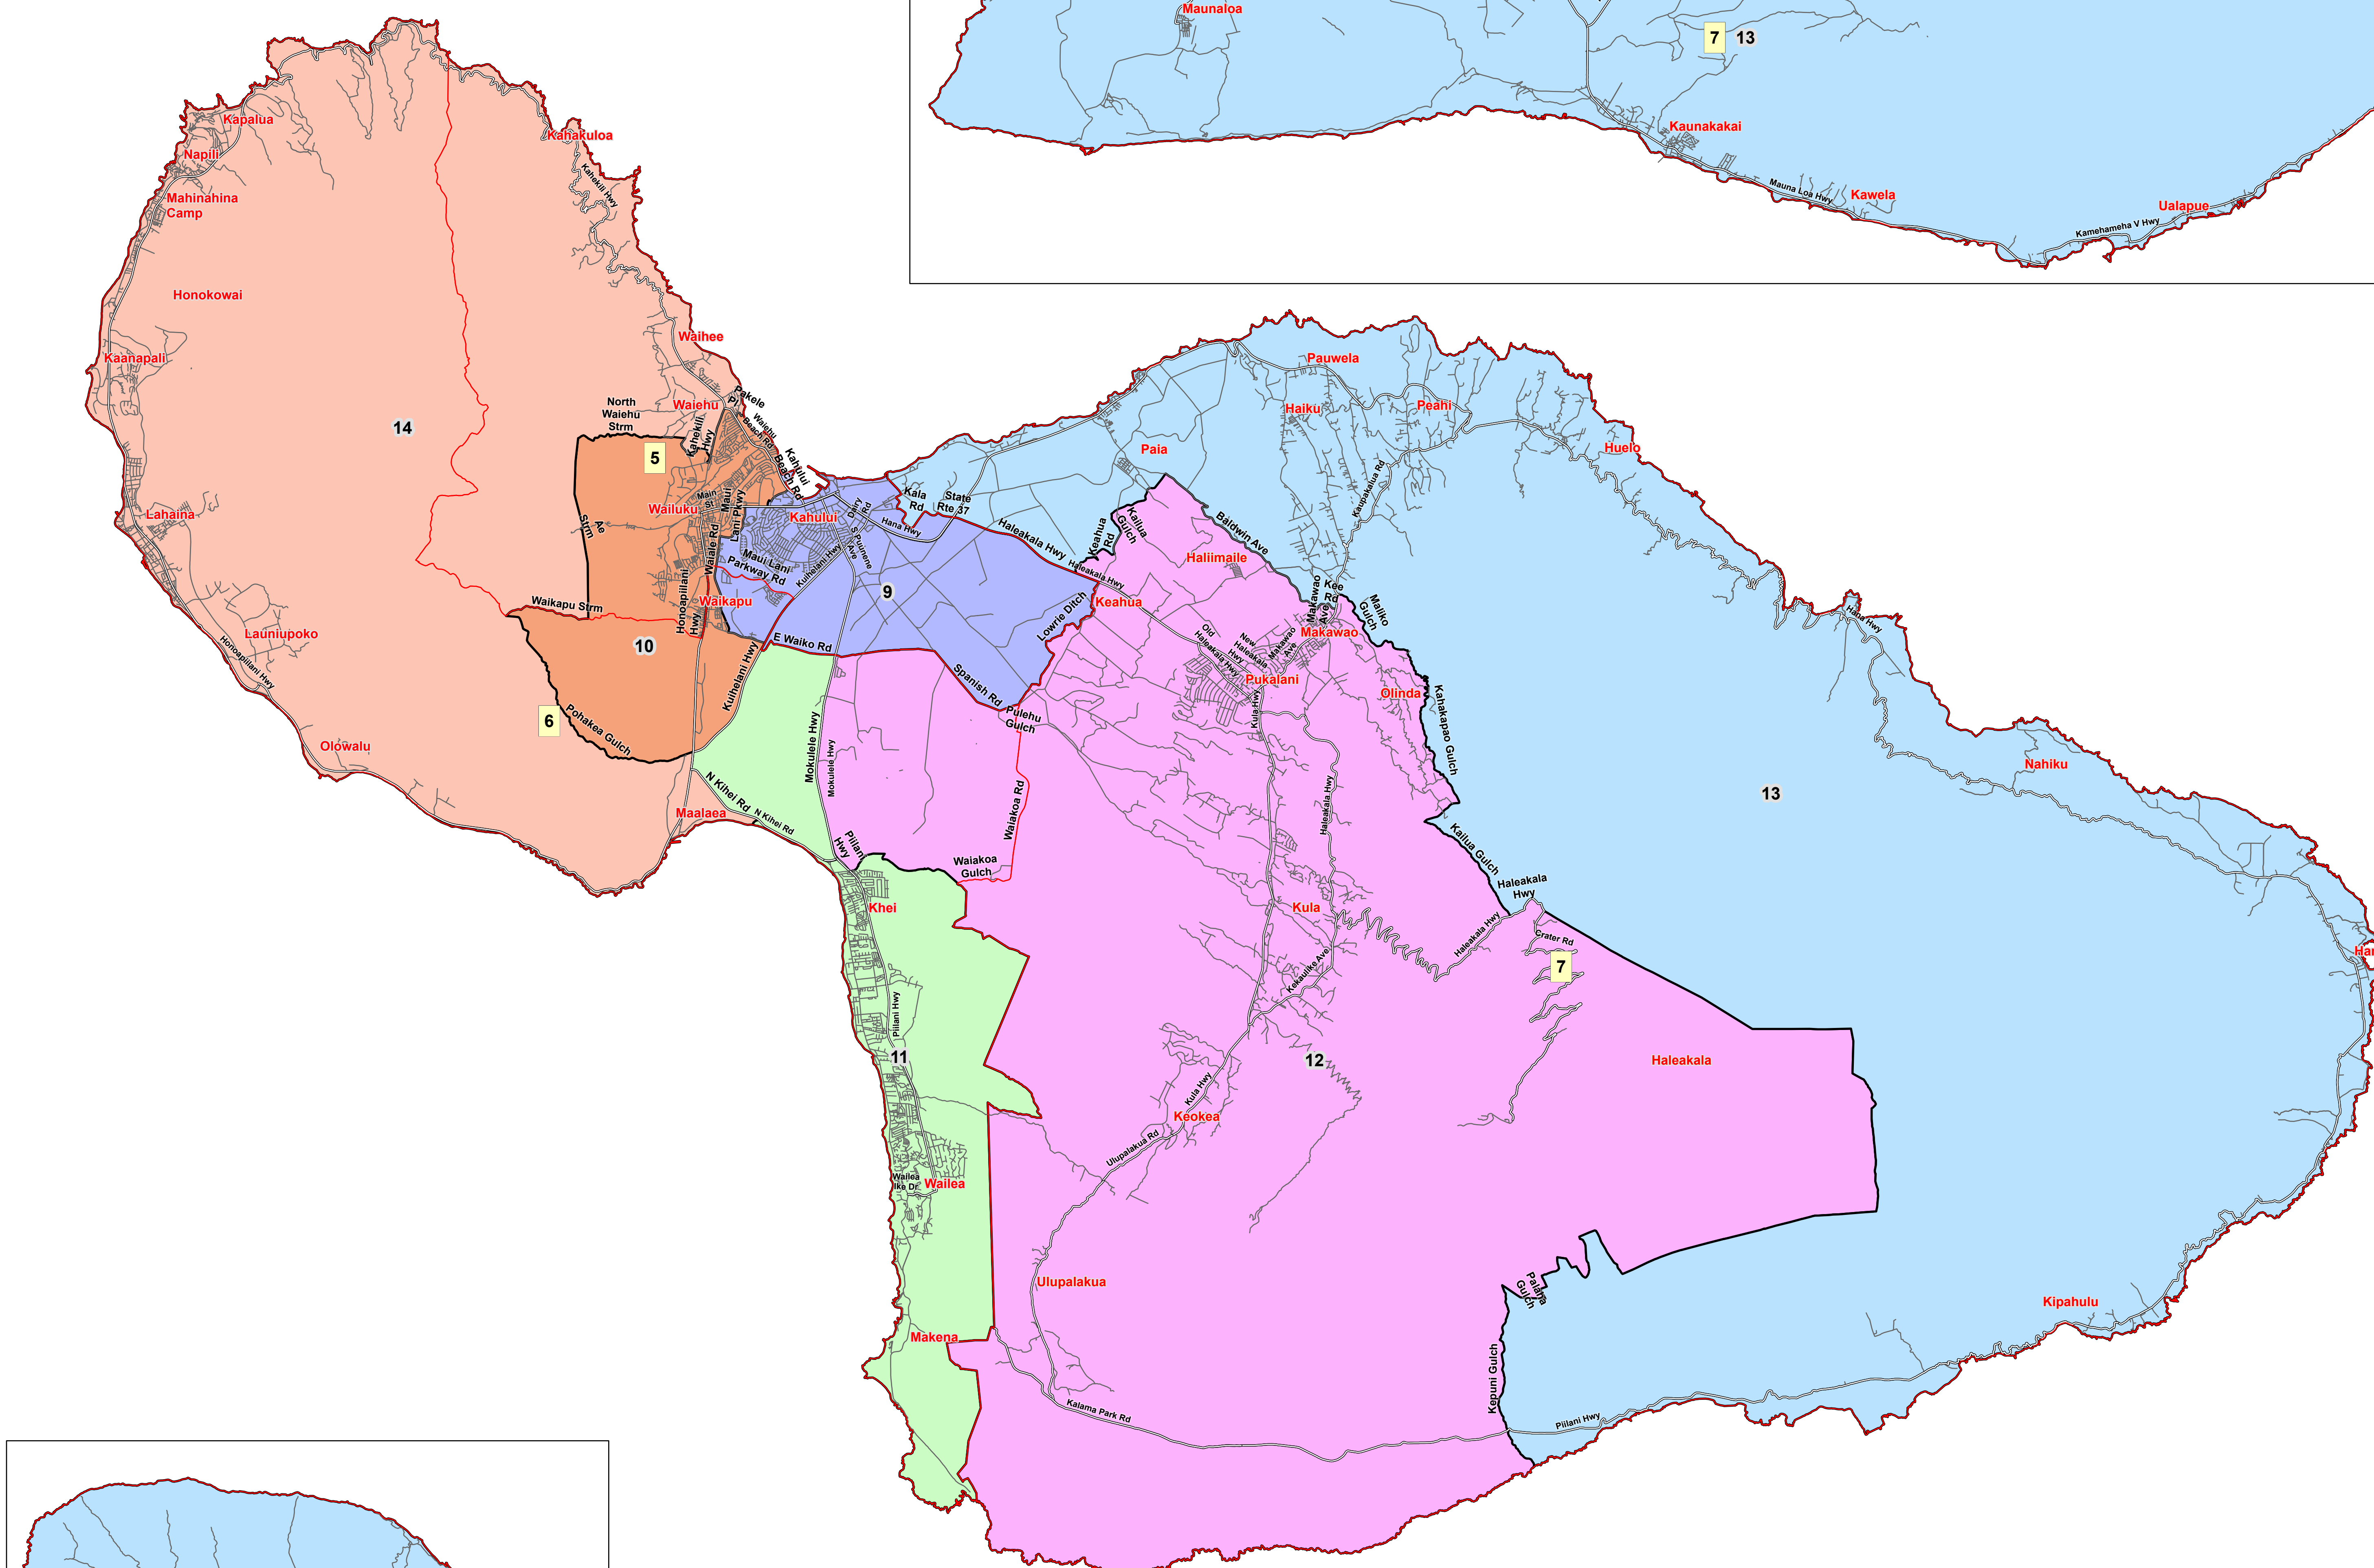

Source: U.S. Bureau of Census 2020 TIGER/LINE

Accuracy of the map is limited to the accuracy of the TIGER data.

Enlarged maps can be viewed and purchased at the Office of Elections, 802 Lehua Avenue, Pearl City, Hawaii 96782

REFERENCE MAP

The red box outlines the area of detail in this map. The blue boxes outline the areas shown on regional maps.

Molokini (not shown on map) is part of House District 13 and Senate District 7

Molokai

Maui

Lanai

Kahoolawe

MAP SERIES

STATE OF HAWAII
2021 REAPPORTIONMENT

DISTRICTS:
U.S. HOUSE OF REPRESENTATIVES
STATE SENATE
STATE HOUSE OF REPRESENTATIVES

MAUI #1