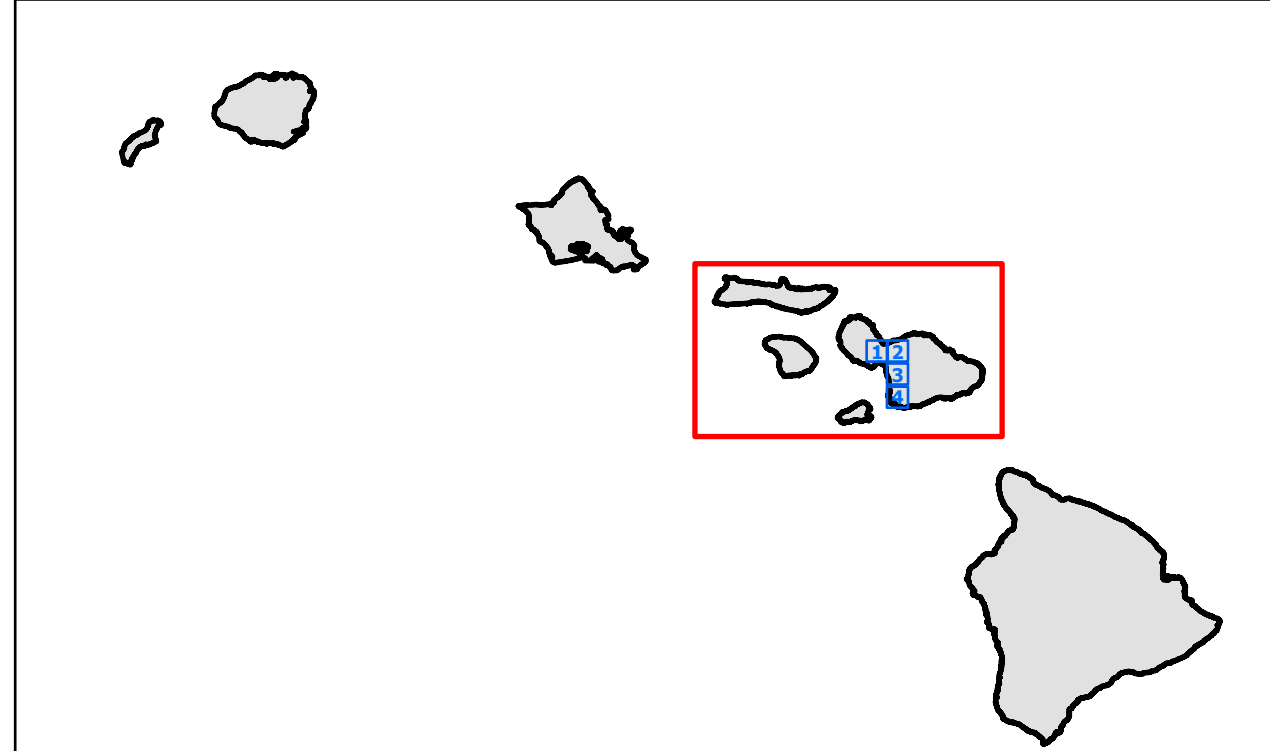

Maui and Kalawao Counties are entirely within U.S. Congressional District 2

NOTES

2021-2030 U.S. Congressional, State House and State Senate districts adopted by Hawaii Reapportionment Commission, January 28, 2022.

Source: U.S. Bureau of Census 2020 TIGER/LINE

Accuracy of the map is limited to the accuracy of the TIGER data.

Enlarged maps can be viewed and purchased at the Office of Elections, 802 Lehua Avenue, Pearl City, Hawaii 96782

REFERENCE MAP

The red box outlines the area of detail in this map. The blue boxes outline the areas shown on regional maps.

Molokini (not shown on map) is part of House District 13 and Senate District 7