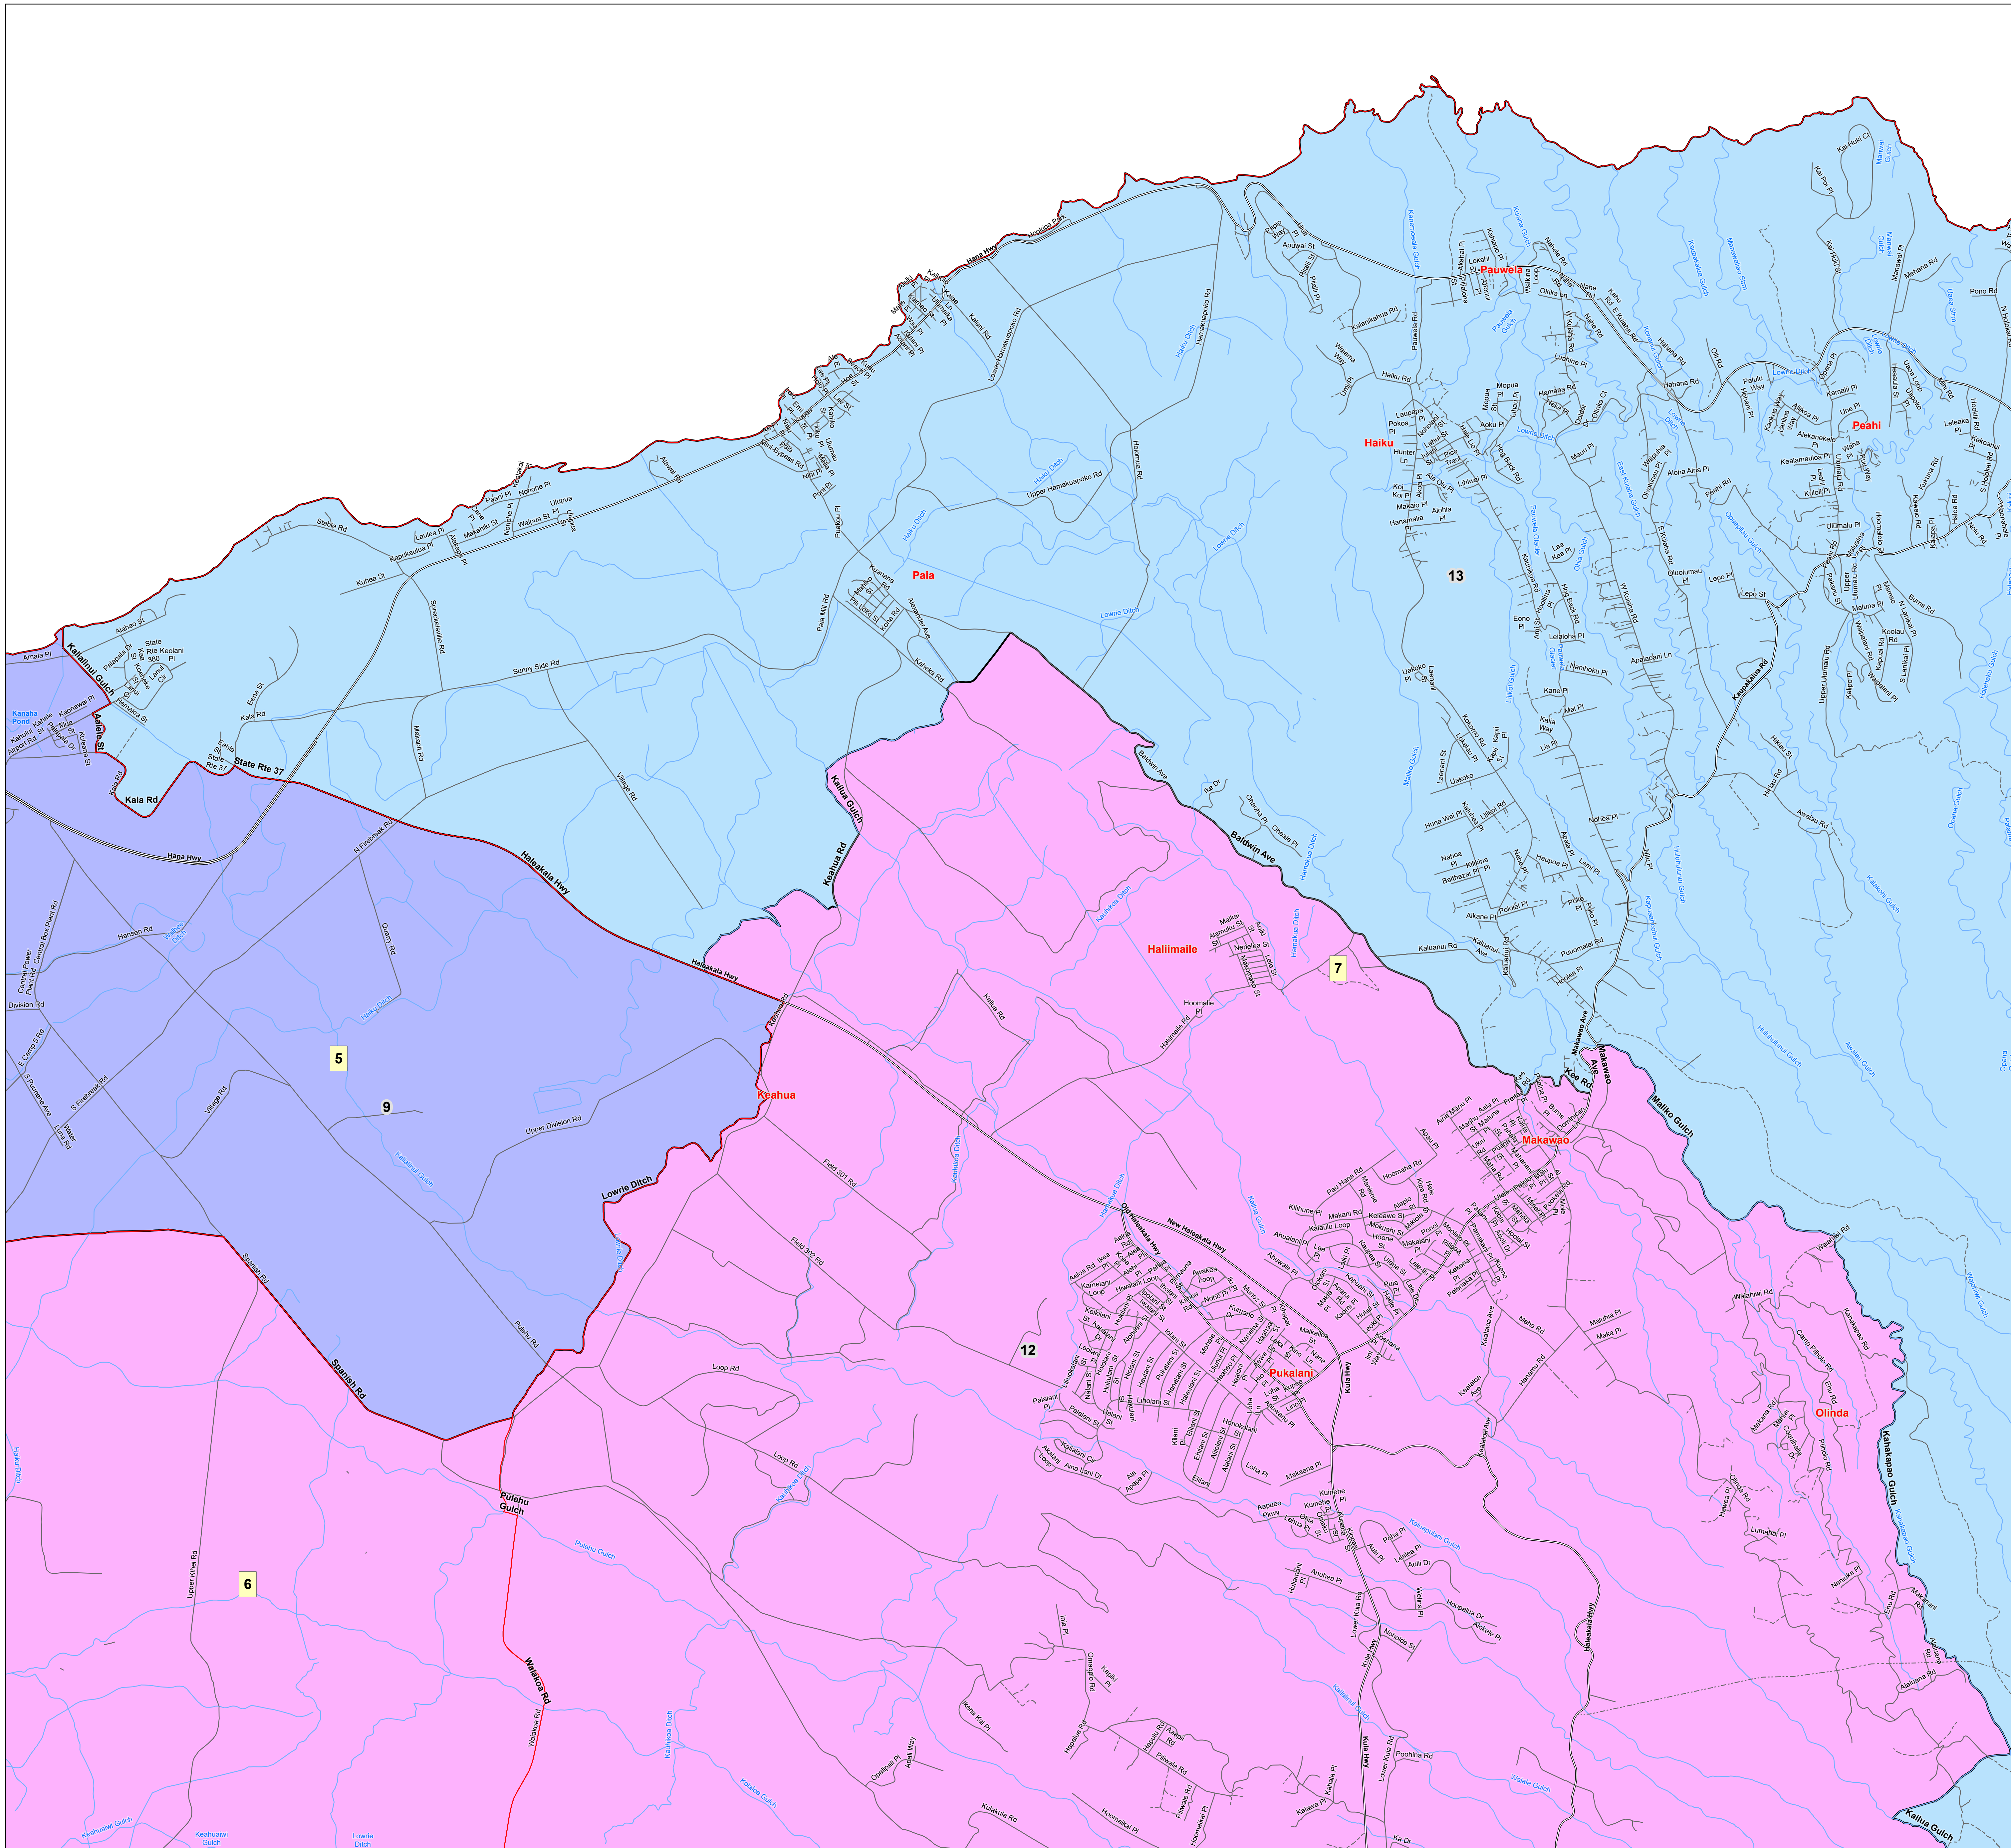

The red box outlines the area of detail in this map.