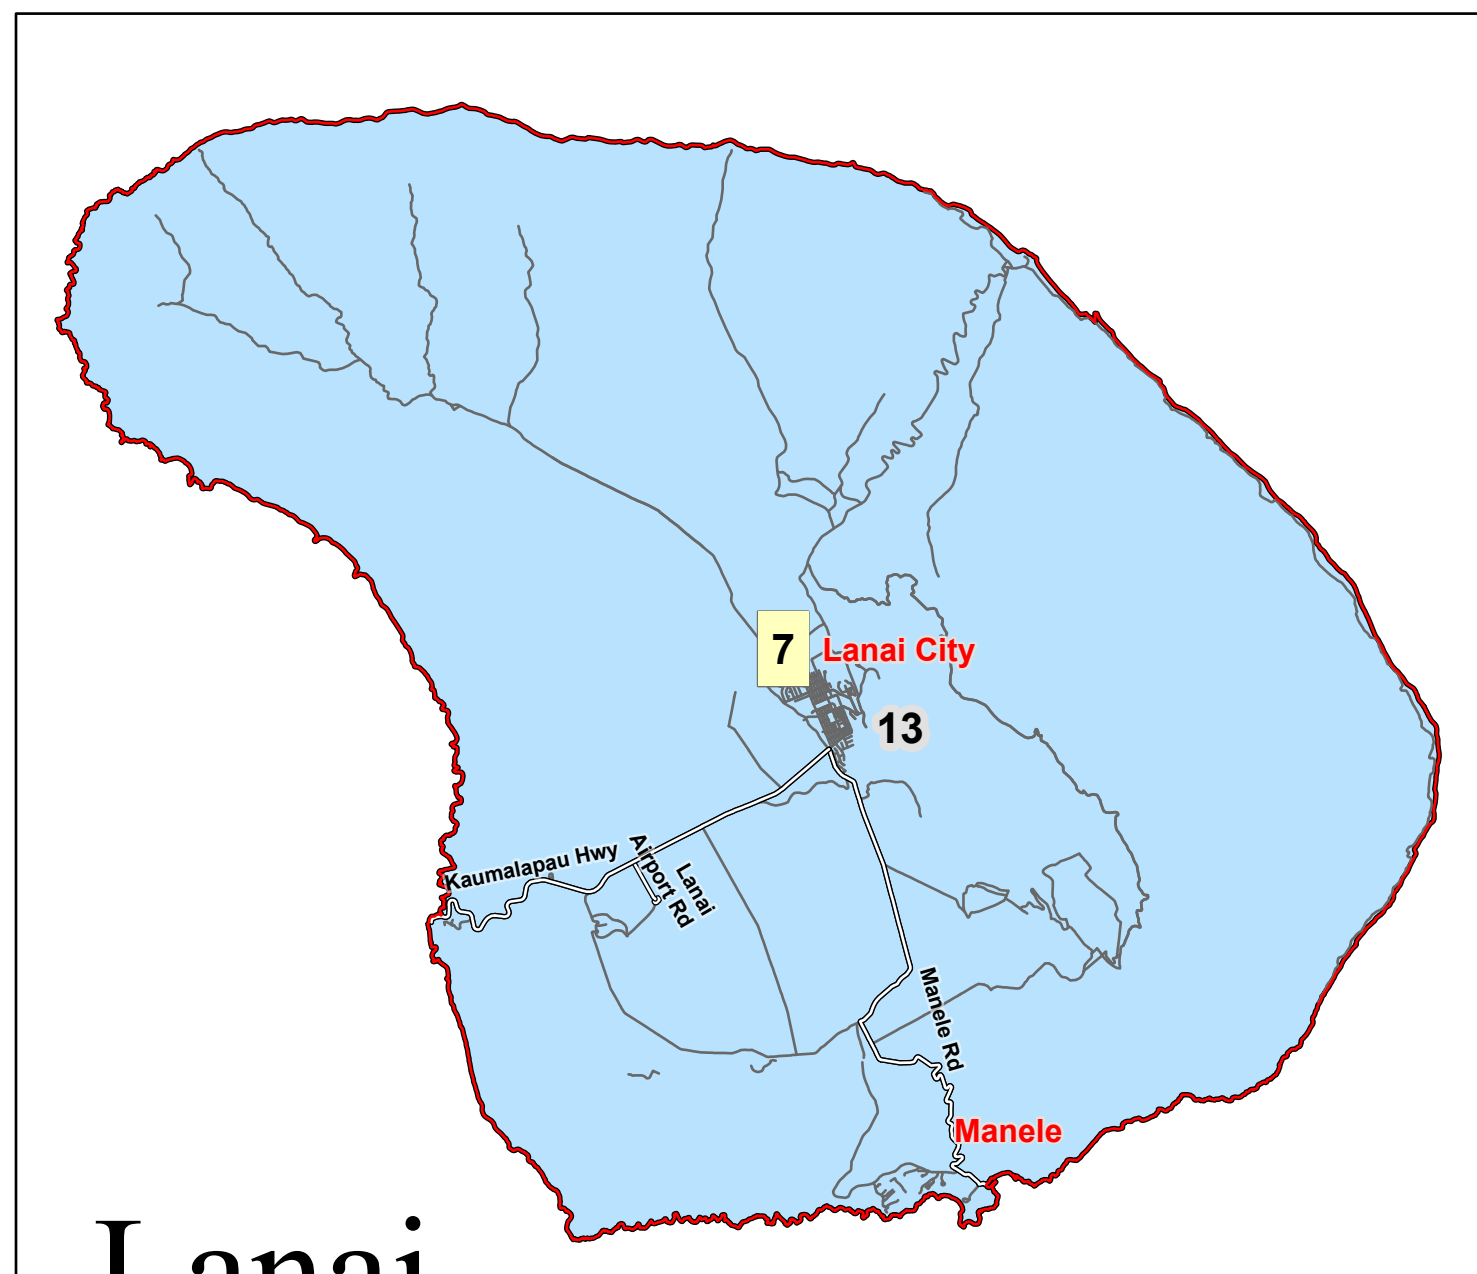

Source: U.S. Bureau of Census 2020 TIGER/LINE

Accuracy of the map is limited to the accuracy of the TIGER data.

Enlarged maps can be viewed and purchased at the Office of Elections, 802 Lehua Avenue, Pearl City, Hawaii 96782

REFERENCE MAP

The red box outlines the area of detail in this map. The blue boxes outline the areas shown on regional maps.

Molokini (not shown on map) is part of House District 13 and Senate District 7

Molokai

Maui

Lanai

Kahoolawe

MAP SERIES

STATE OF HAWAII
2021 REAPPORTIONMENT

DISTRICTS:
U.S. HOUSE OF REPRESENTATIVES
STATE SENATE
STATE HOUSE OF REPRESENTATIVES

MAUI #1