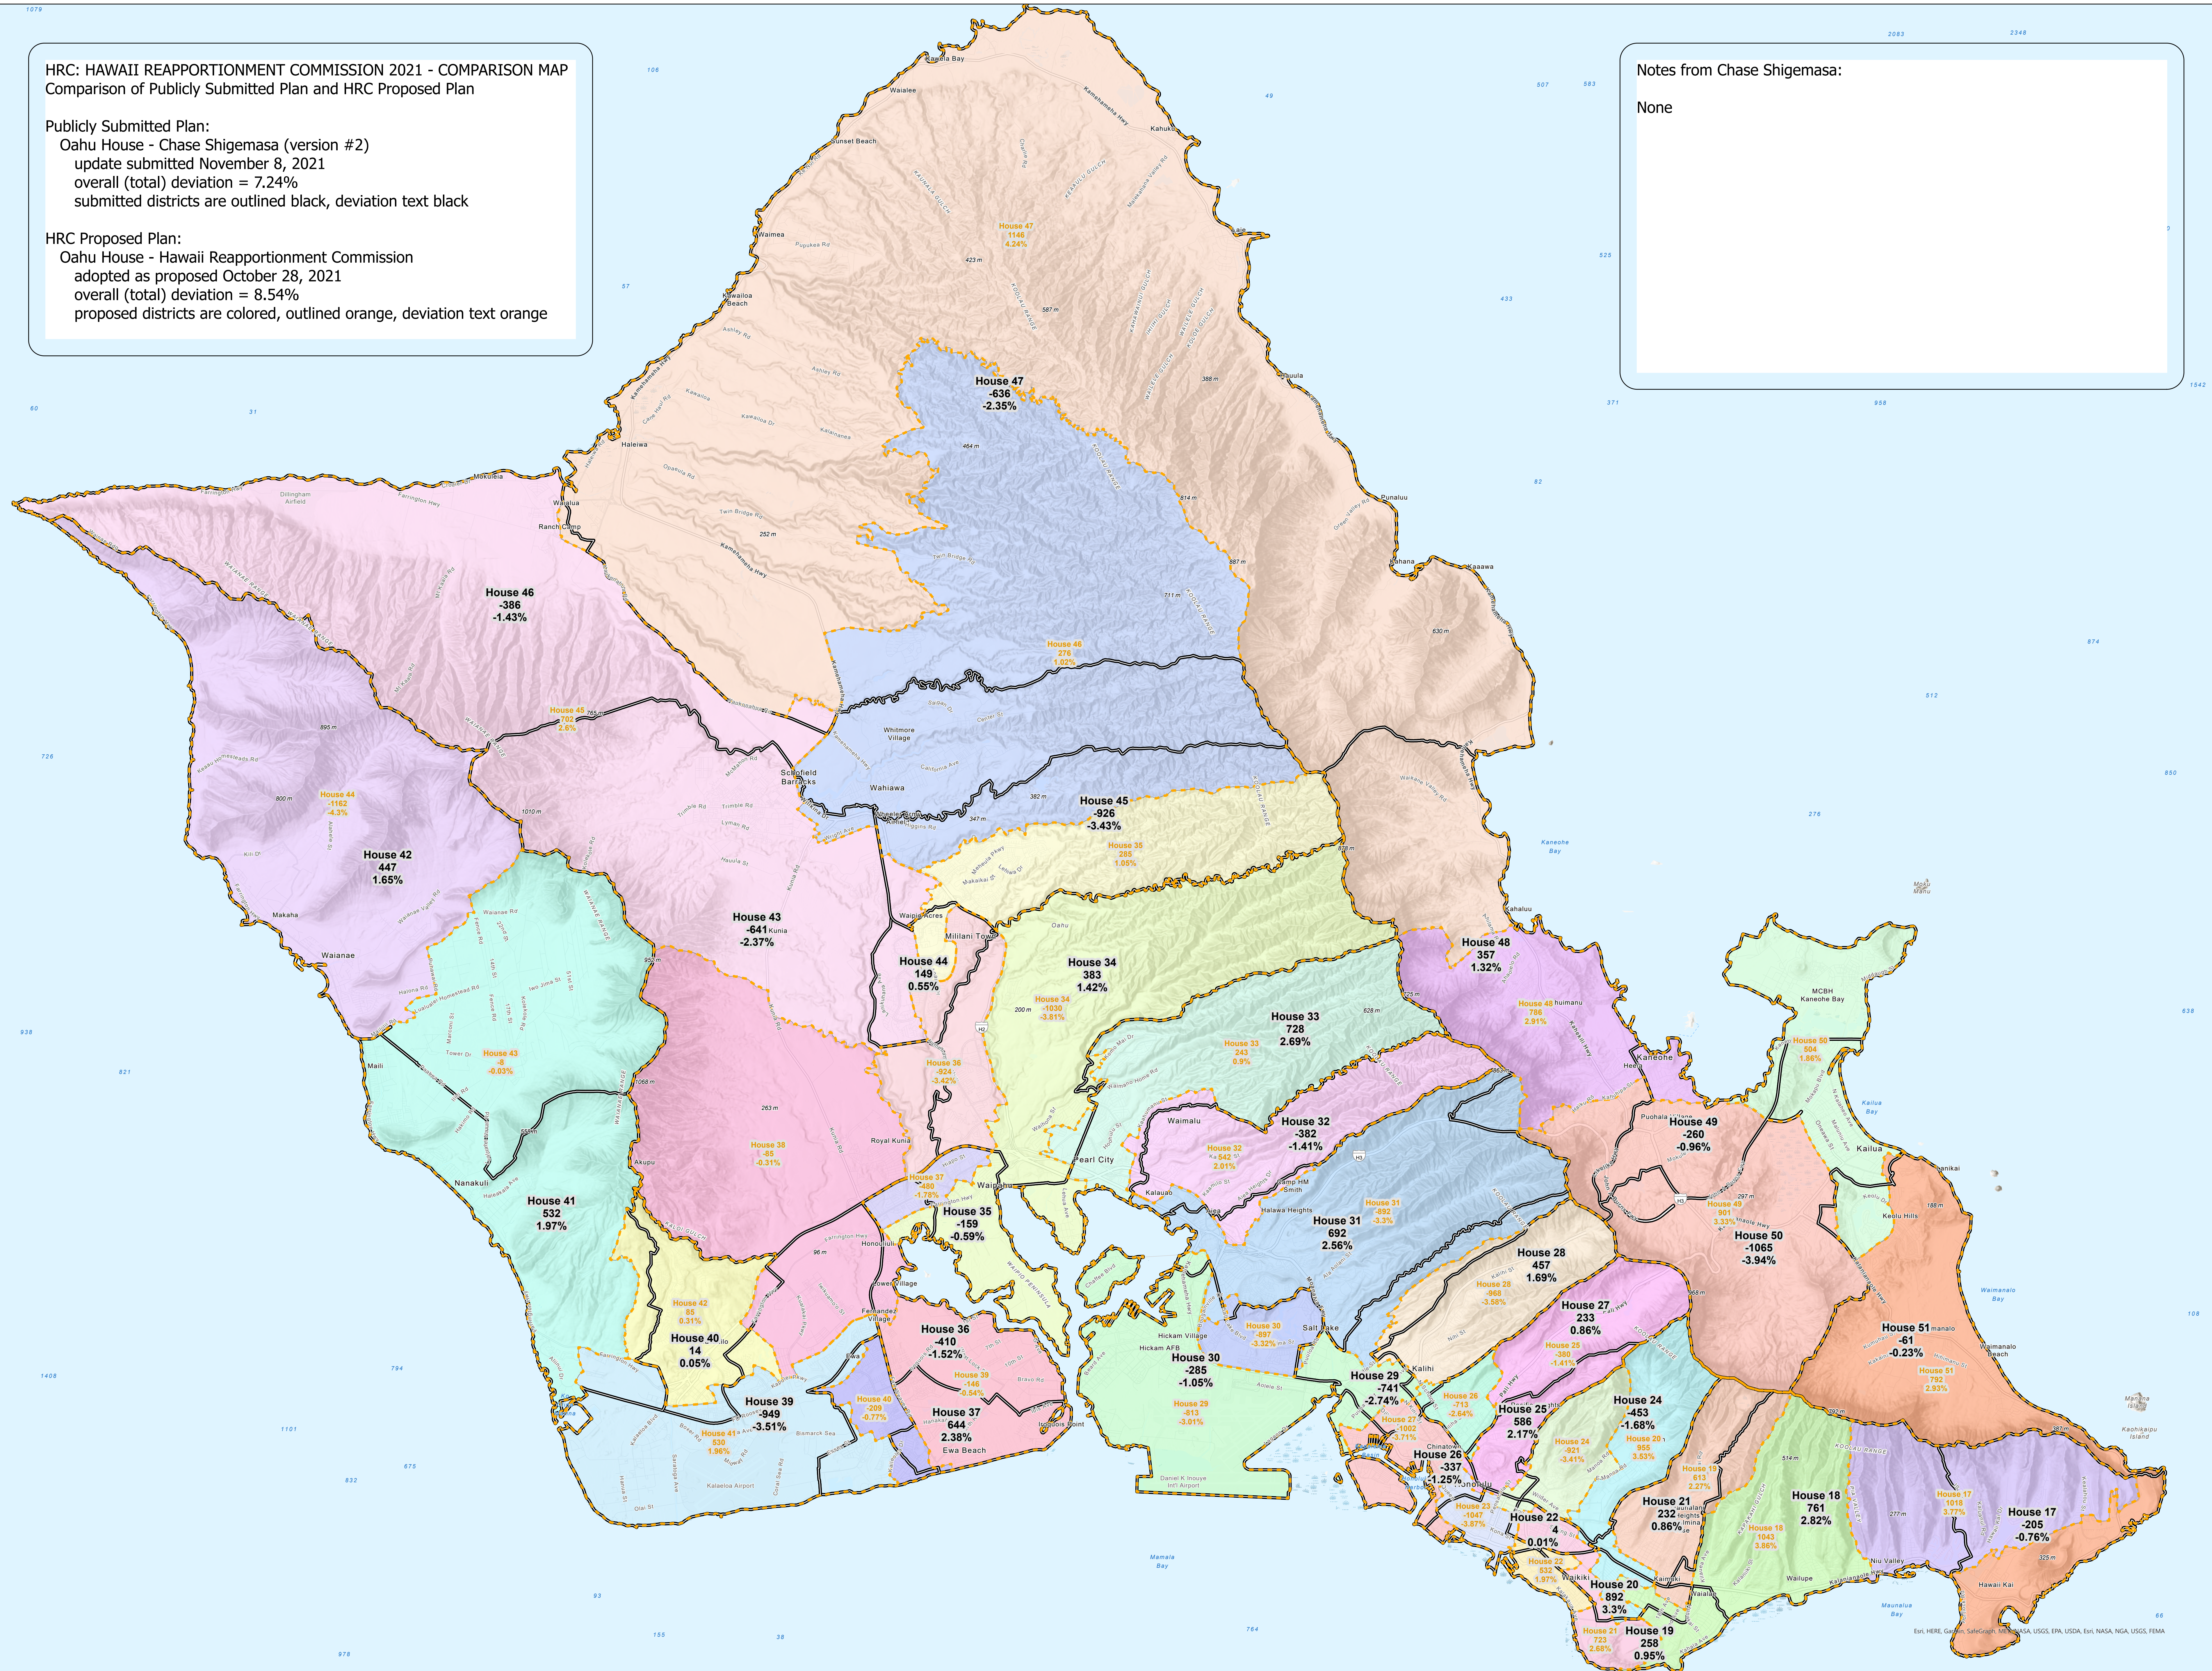

HRC: HAWAII REAPPORTIONMENT COMMISSION 2021 - COMPARISON MAP
Comparison of Publicly Submitted Plan and HRC Proposed Plan

Publicly Submitted Plan:
Oahu House - Chase Shigemasa (version #2)
update submitted November 8, 2021
overall (total) deviation = 7.24%
submitted districts are outlined black, deviation text black

HRC Proposed Plan:
Oahu House - Hawaii Reapportionment Commission
adopted as proposed October 28, 2021
overall (total) deviation = 8.54%
proposed districts are colored, outlined orange, deviation text orange

Notes from Chase Shigemasa:

None