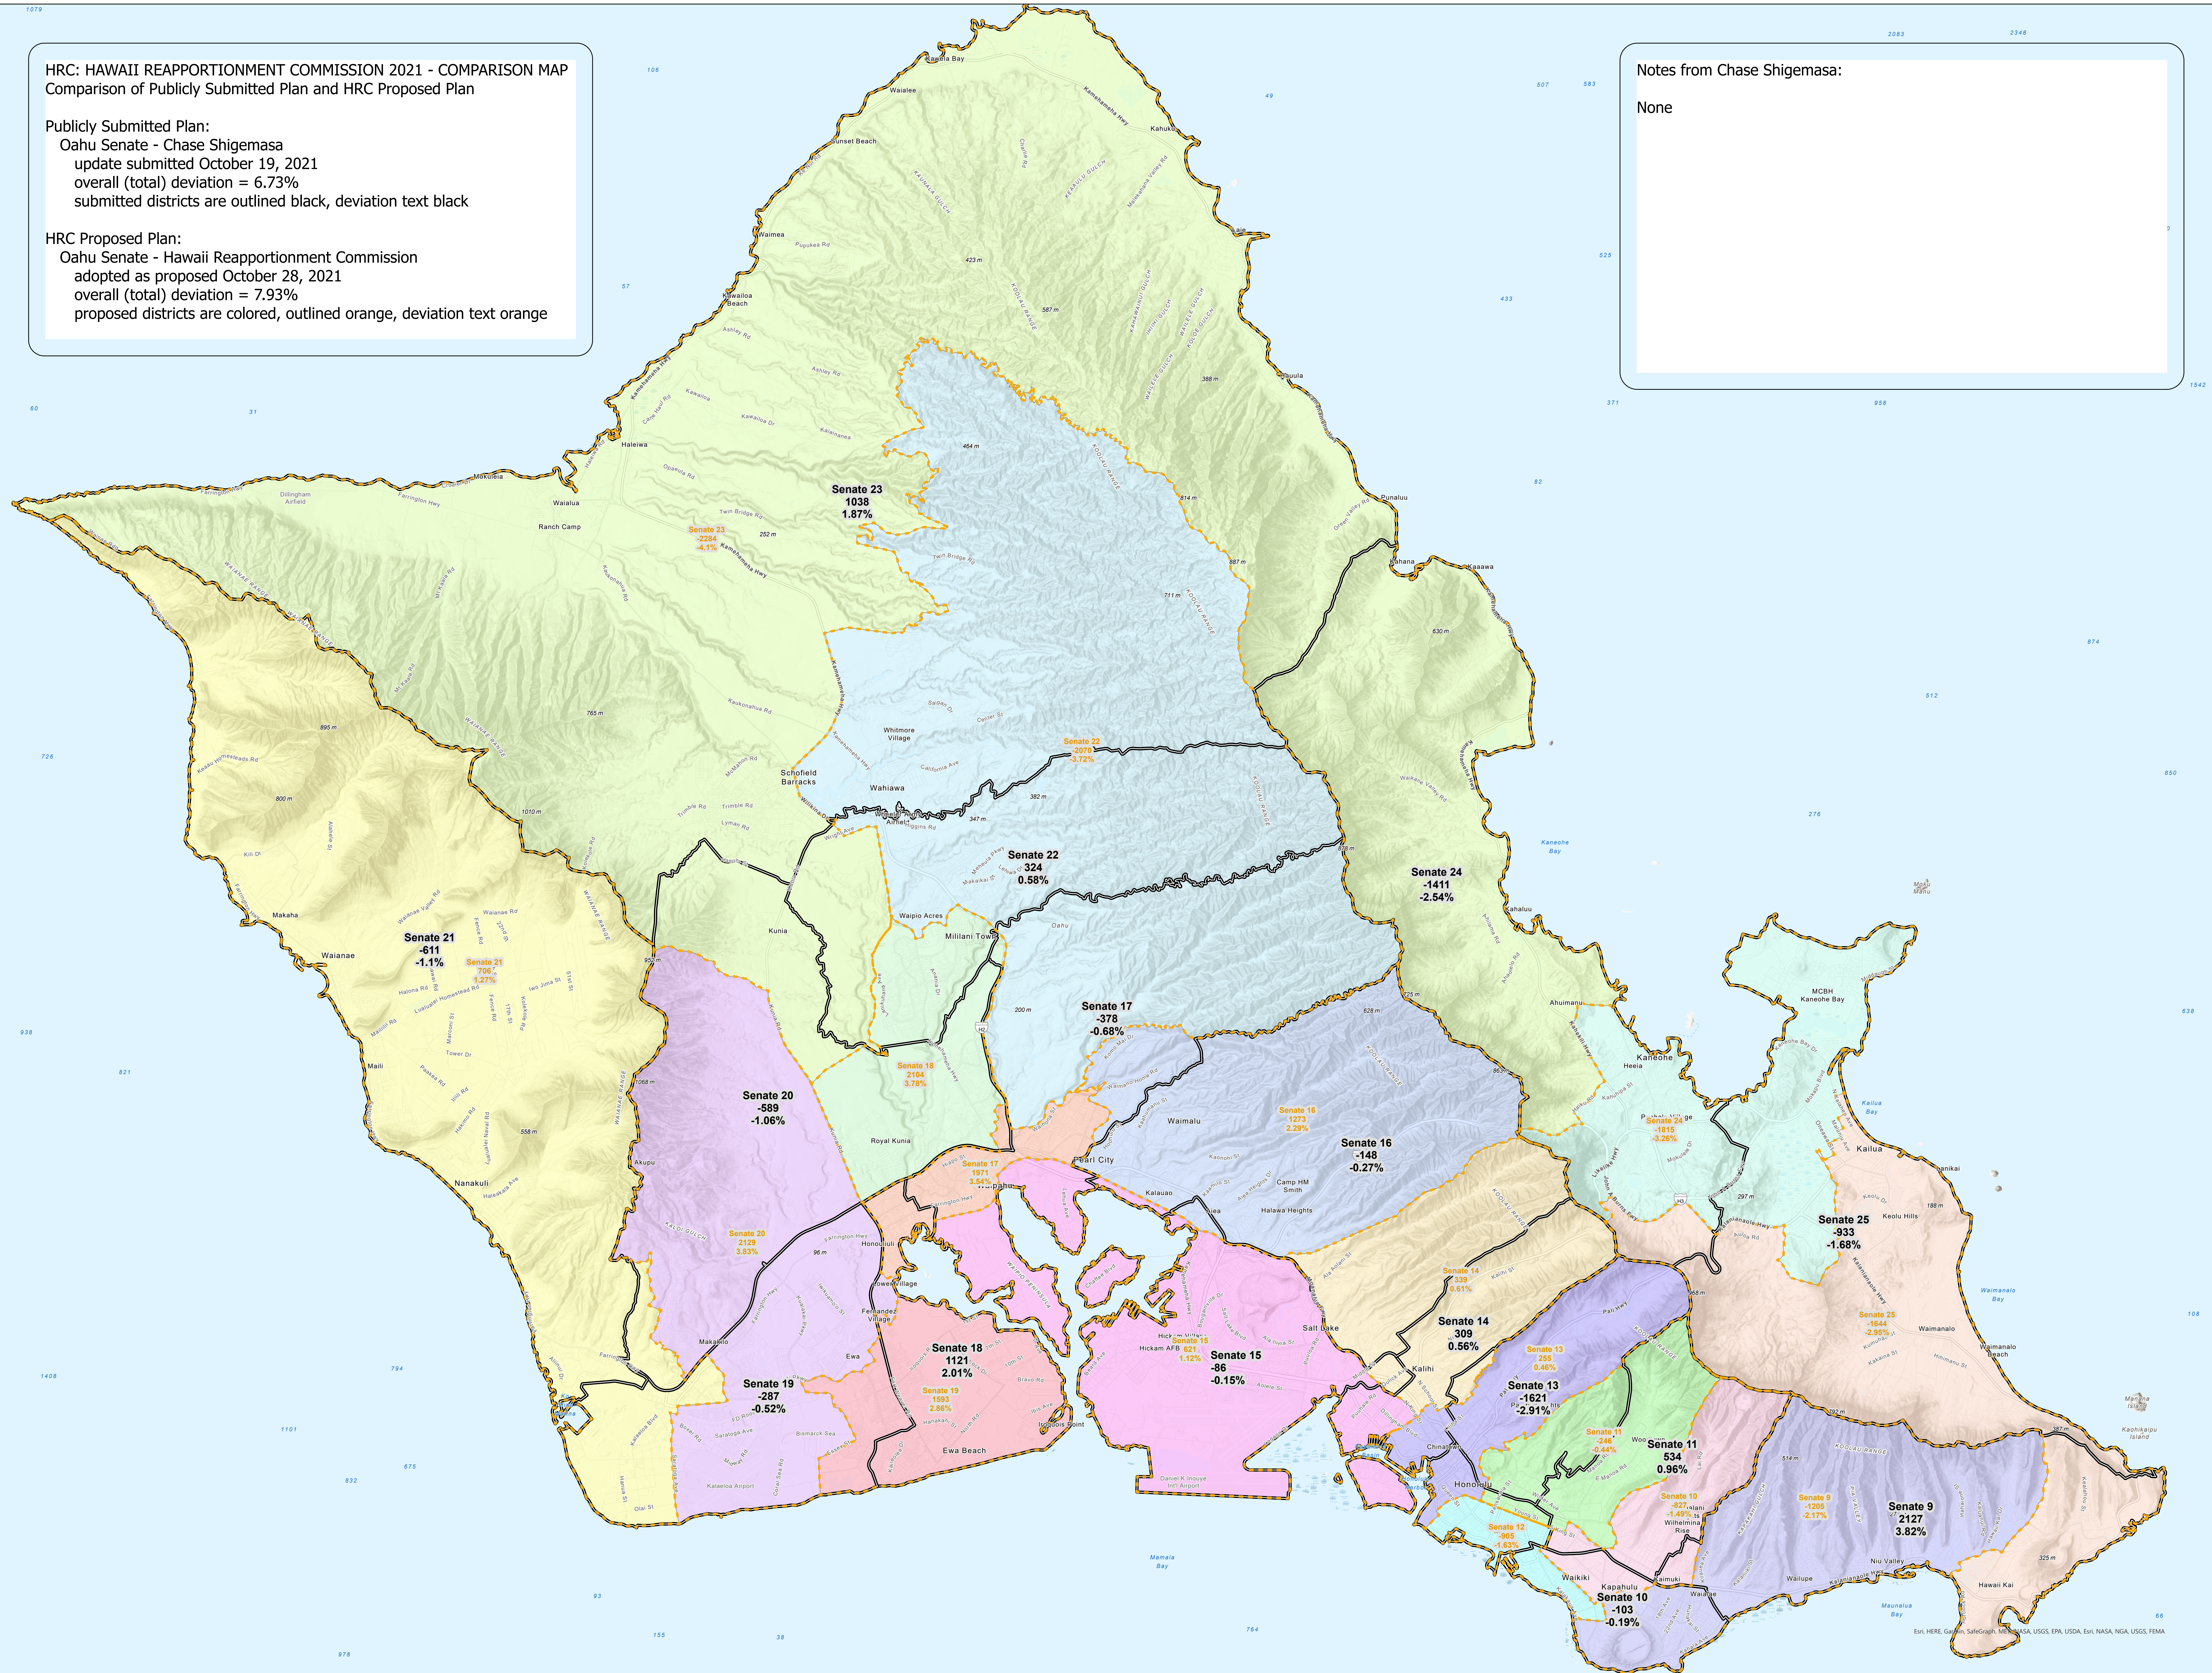

HRC: HAWAII REAPPORTIONMENT COMMISSION 2021 - COMPARISON MAP
Comparison of Publicly Submitted Plan and HRC Proposed Plan

Publicly Submitted Plan:
Oahu Senate - Chase Shigemasa
update submitted October 19, 2021
overall (total) deviation = 6.73%
submitted districts are outlined black, deviation text black

HRC Proposed Plan:
Oahu Senate - Hawaii Reapportionment Commission
adopted as proposed October 28, 2021
overall (total) deviation = 7.93%
proposed districts are colored, outlined orange, deviation text orange

Notes from Chase Shigemasa:

None