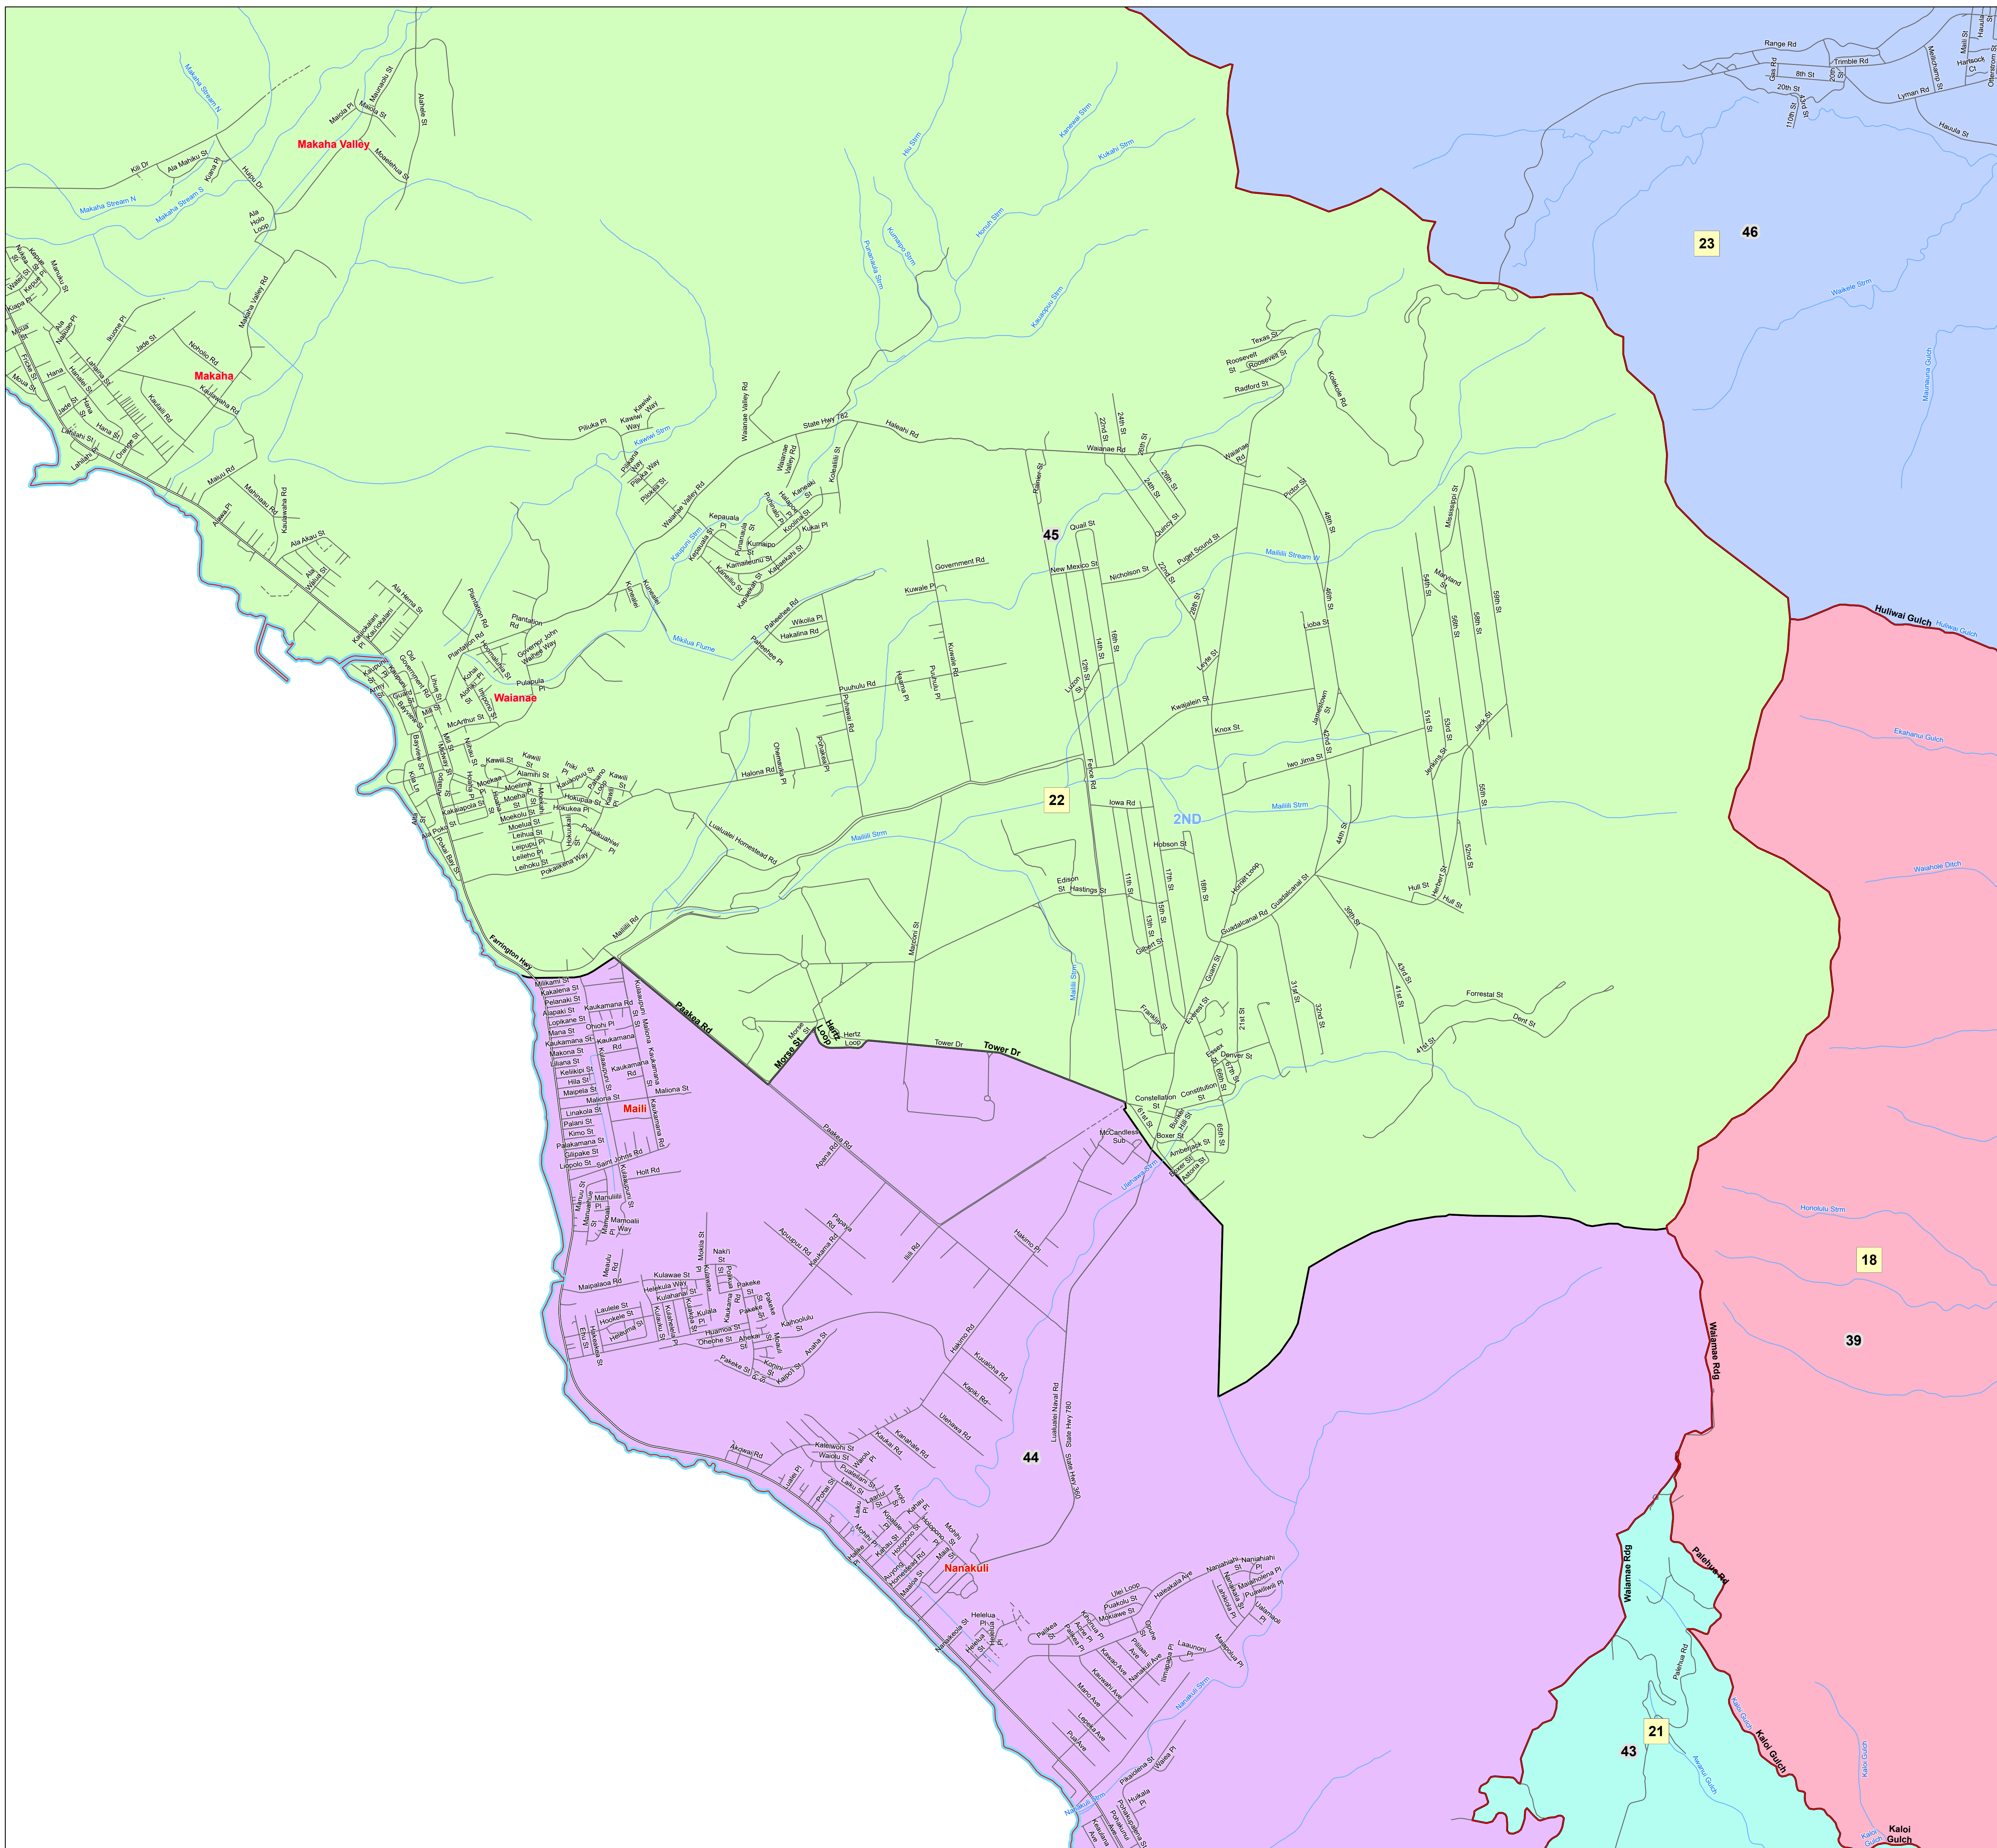

MAP SERIES

STATE OF HAWAII
2021 REAPPORTIONMENT

DISTRICTS:
U.S. HOUSE OF REPRESENTATIVES
STATE SENATE
STATE HOUSE OF REPRESENTATIVES

Oahu #7

(Waiānā, Makaha & Nanakūli)

ISLAND OF OAHU
CITY & COUNTY OF HONOLULU

LEGEND

- 2021 State House District Boundary
- 2021 State Senate District Boundary
- 2021 State Congressional District Boundary
- 1 2021 State House District Number
- 1 2021 State Senate District Number
- 1ST 2021 Congressional District Number
- Primary Road
- Secondary Road
- Private Road or Trail
- Railroad
- Powerline
- Stream, River, Gulch, Lake, Reservoir or Shoreline

NOTES

2021-2030 U.S. Congressional, State House and State Senate districts adopted by Hawaii Reapportionment Commission, January 28, 2022.

Map prepared by the Office of Elections Reapportionment Project for the Hawaii Reapportionment Commission.

For further information, visit the Office of Elections website at <http://hawaii.gov/elections/reapportionment> or call 453-8683 (neighbor islands toll free 1-800-442-8683)

Source: U.S. Bureau of Census 2020 TIGER/LINE

Accuracy of the map is limited to the accuracy of the TIGER data.

Enlarged maps can be viewed and purchased at the Office of Elections, 802 Lehua Avenue, Pearl City, Hawaii 96782

REFERENCE MAP