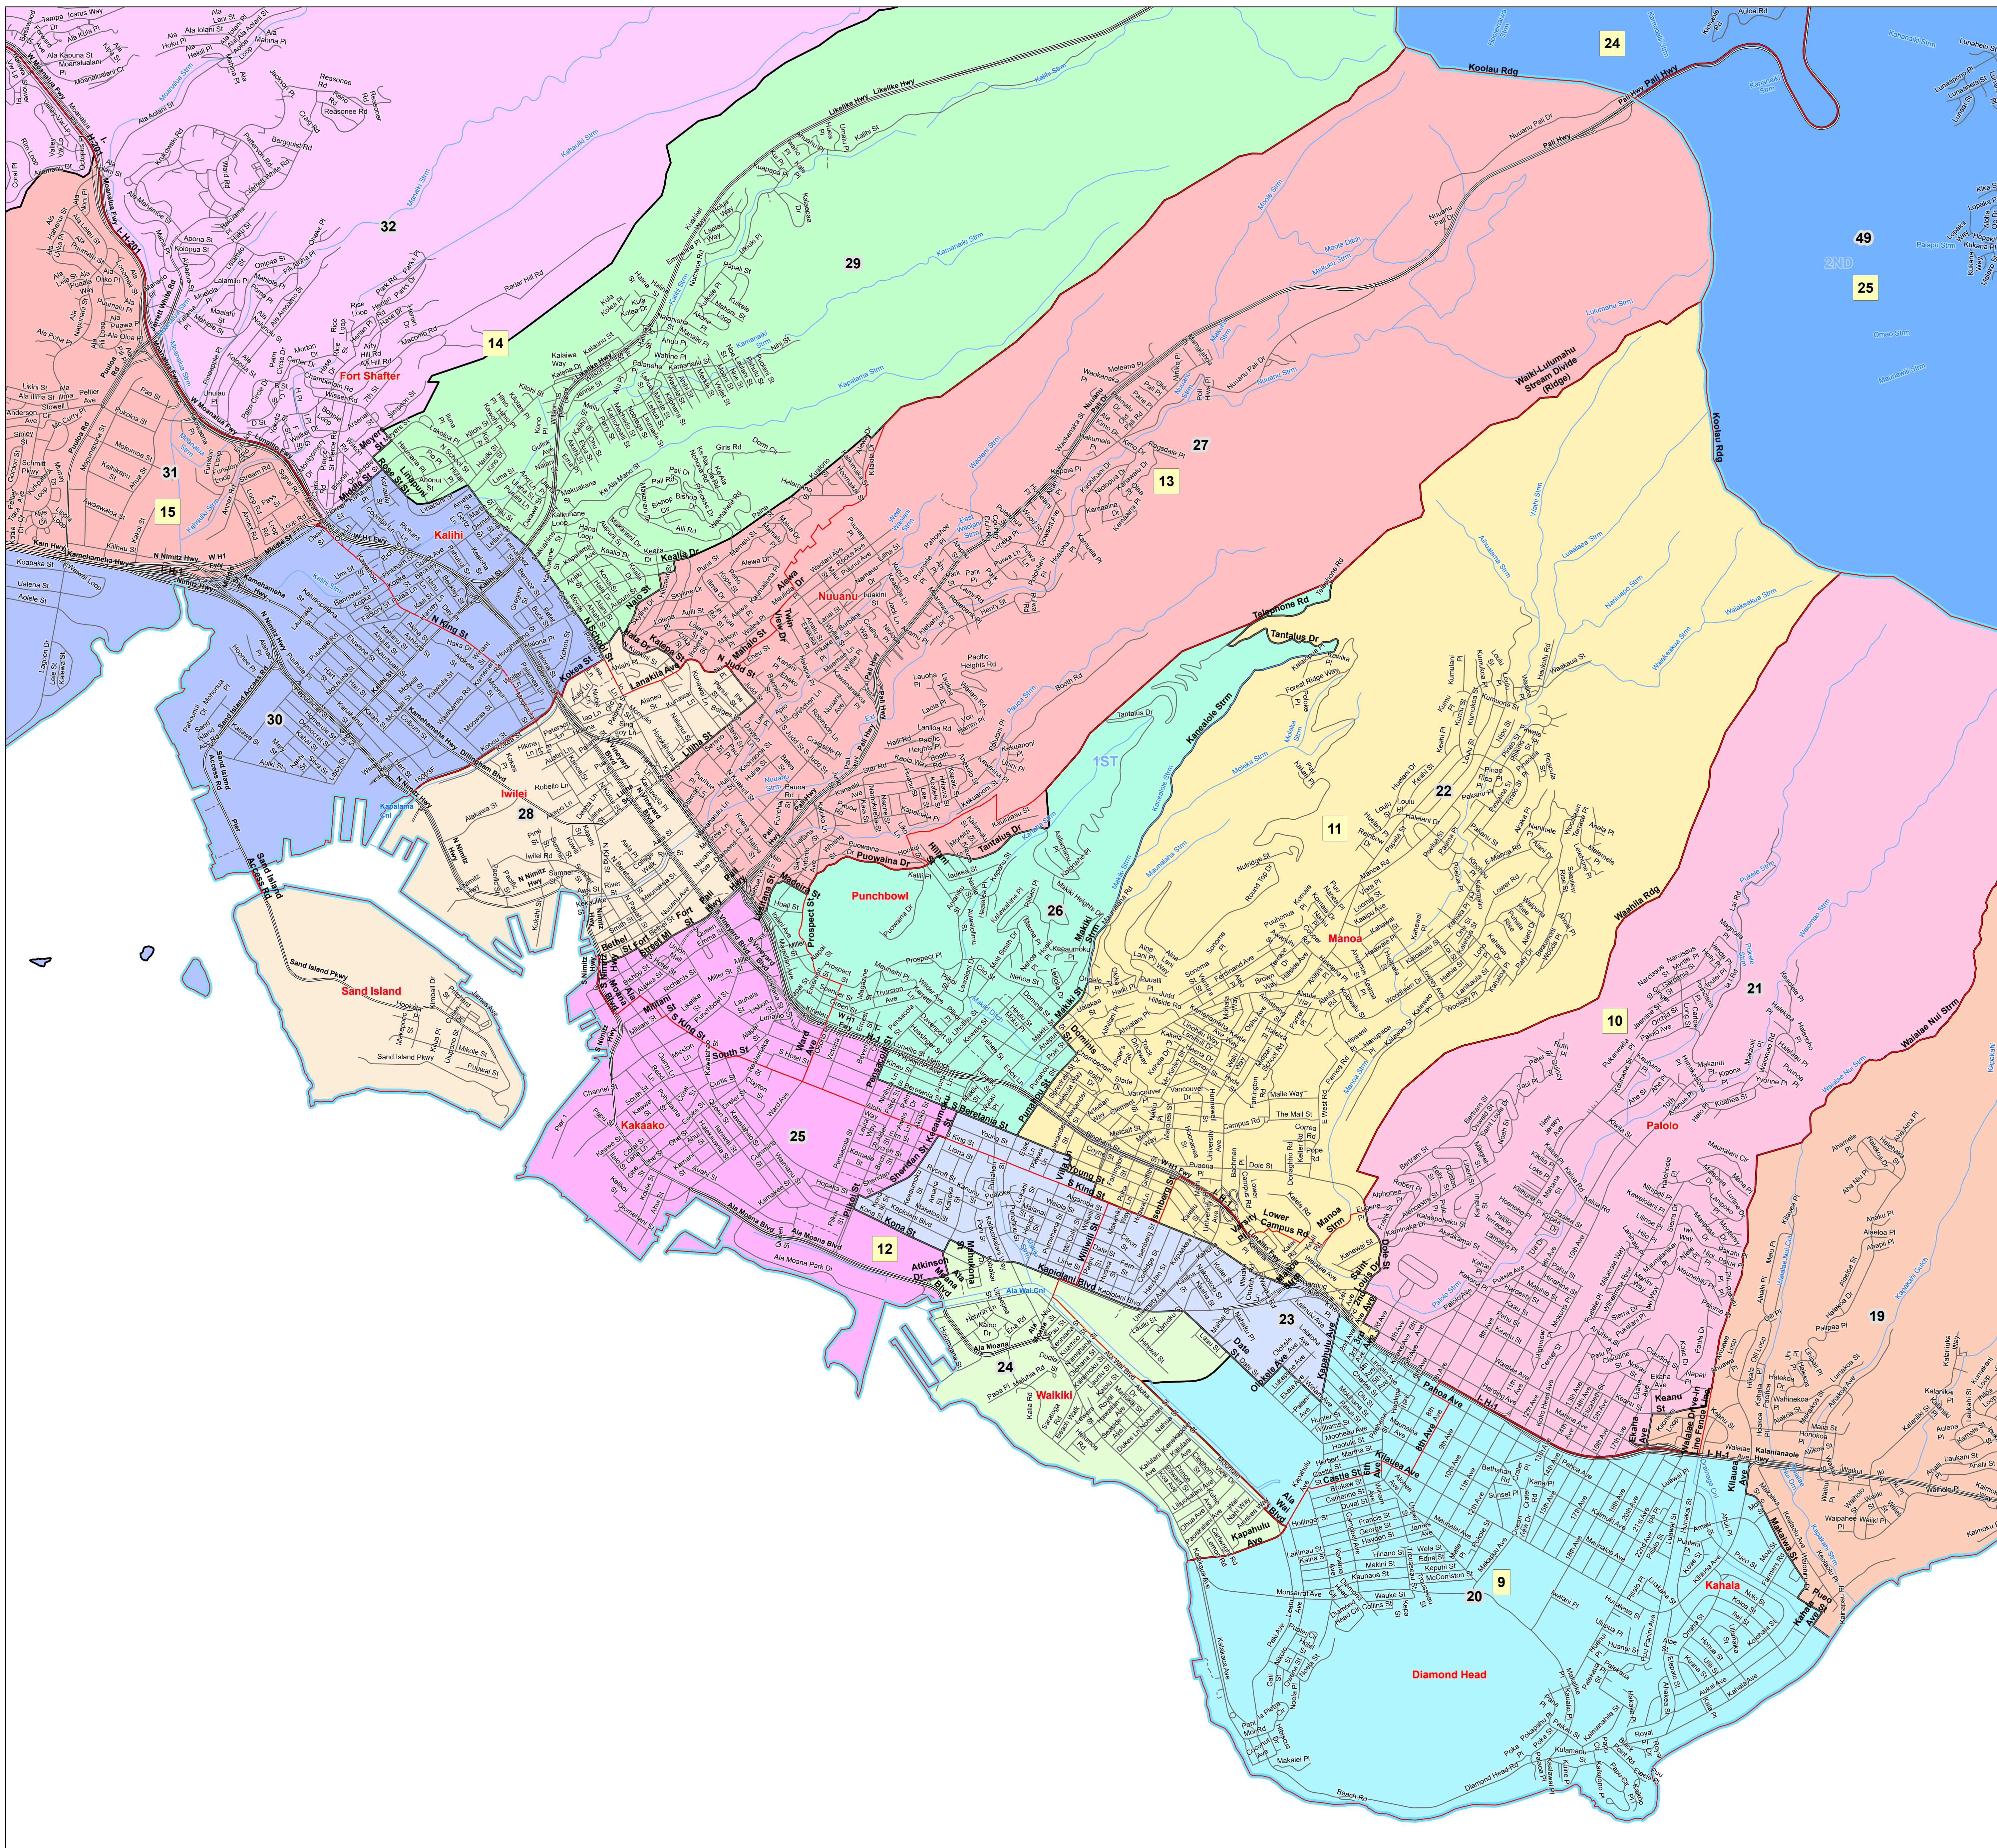

Accuracy of the map is limited to the accuracy of the TIGER data.

Enlarged maps can be viewed and purchased at the Office of Elections, 802 Lehua Avenue, Pearl City, Hawaii 96782

REFERENCE MAP

MAP SERIES