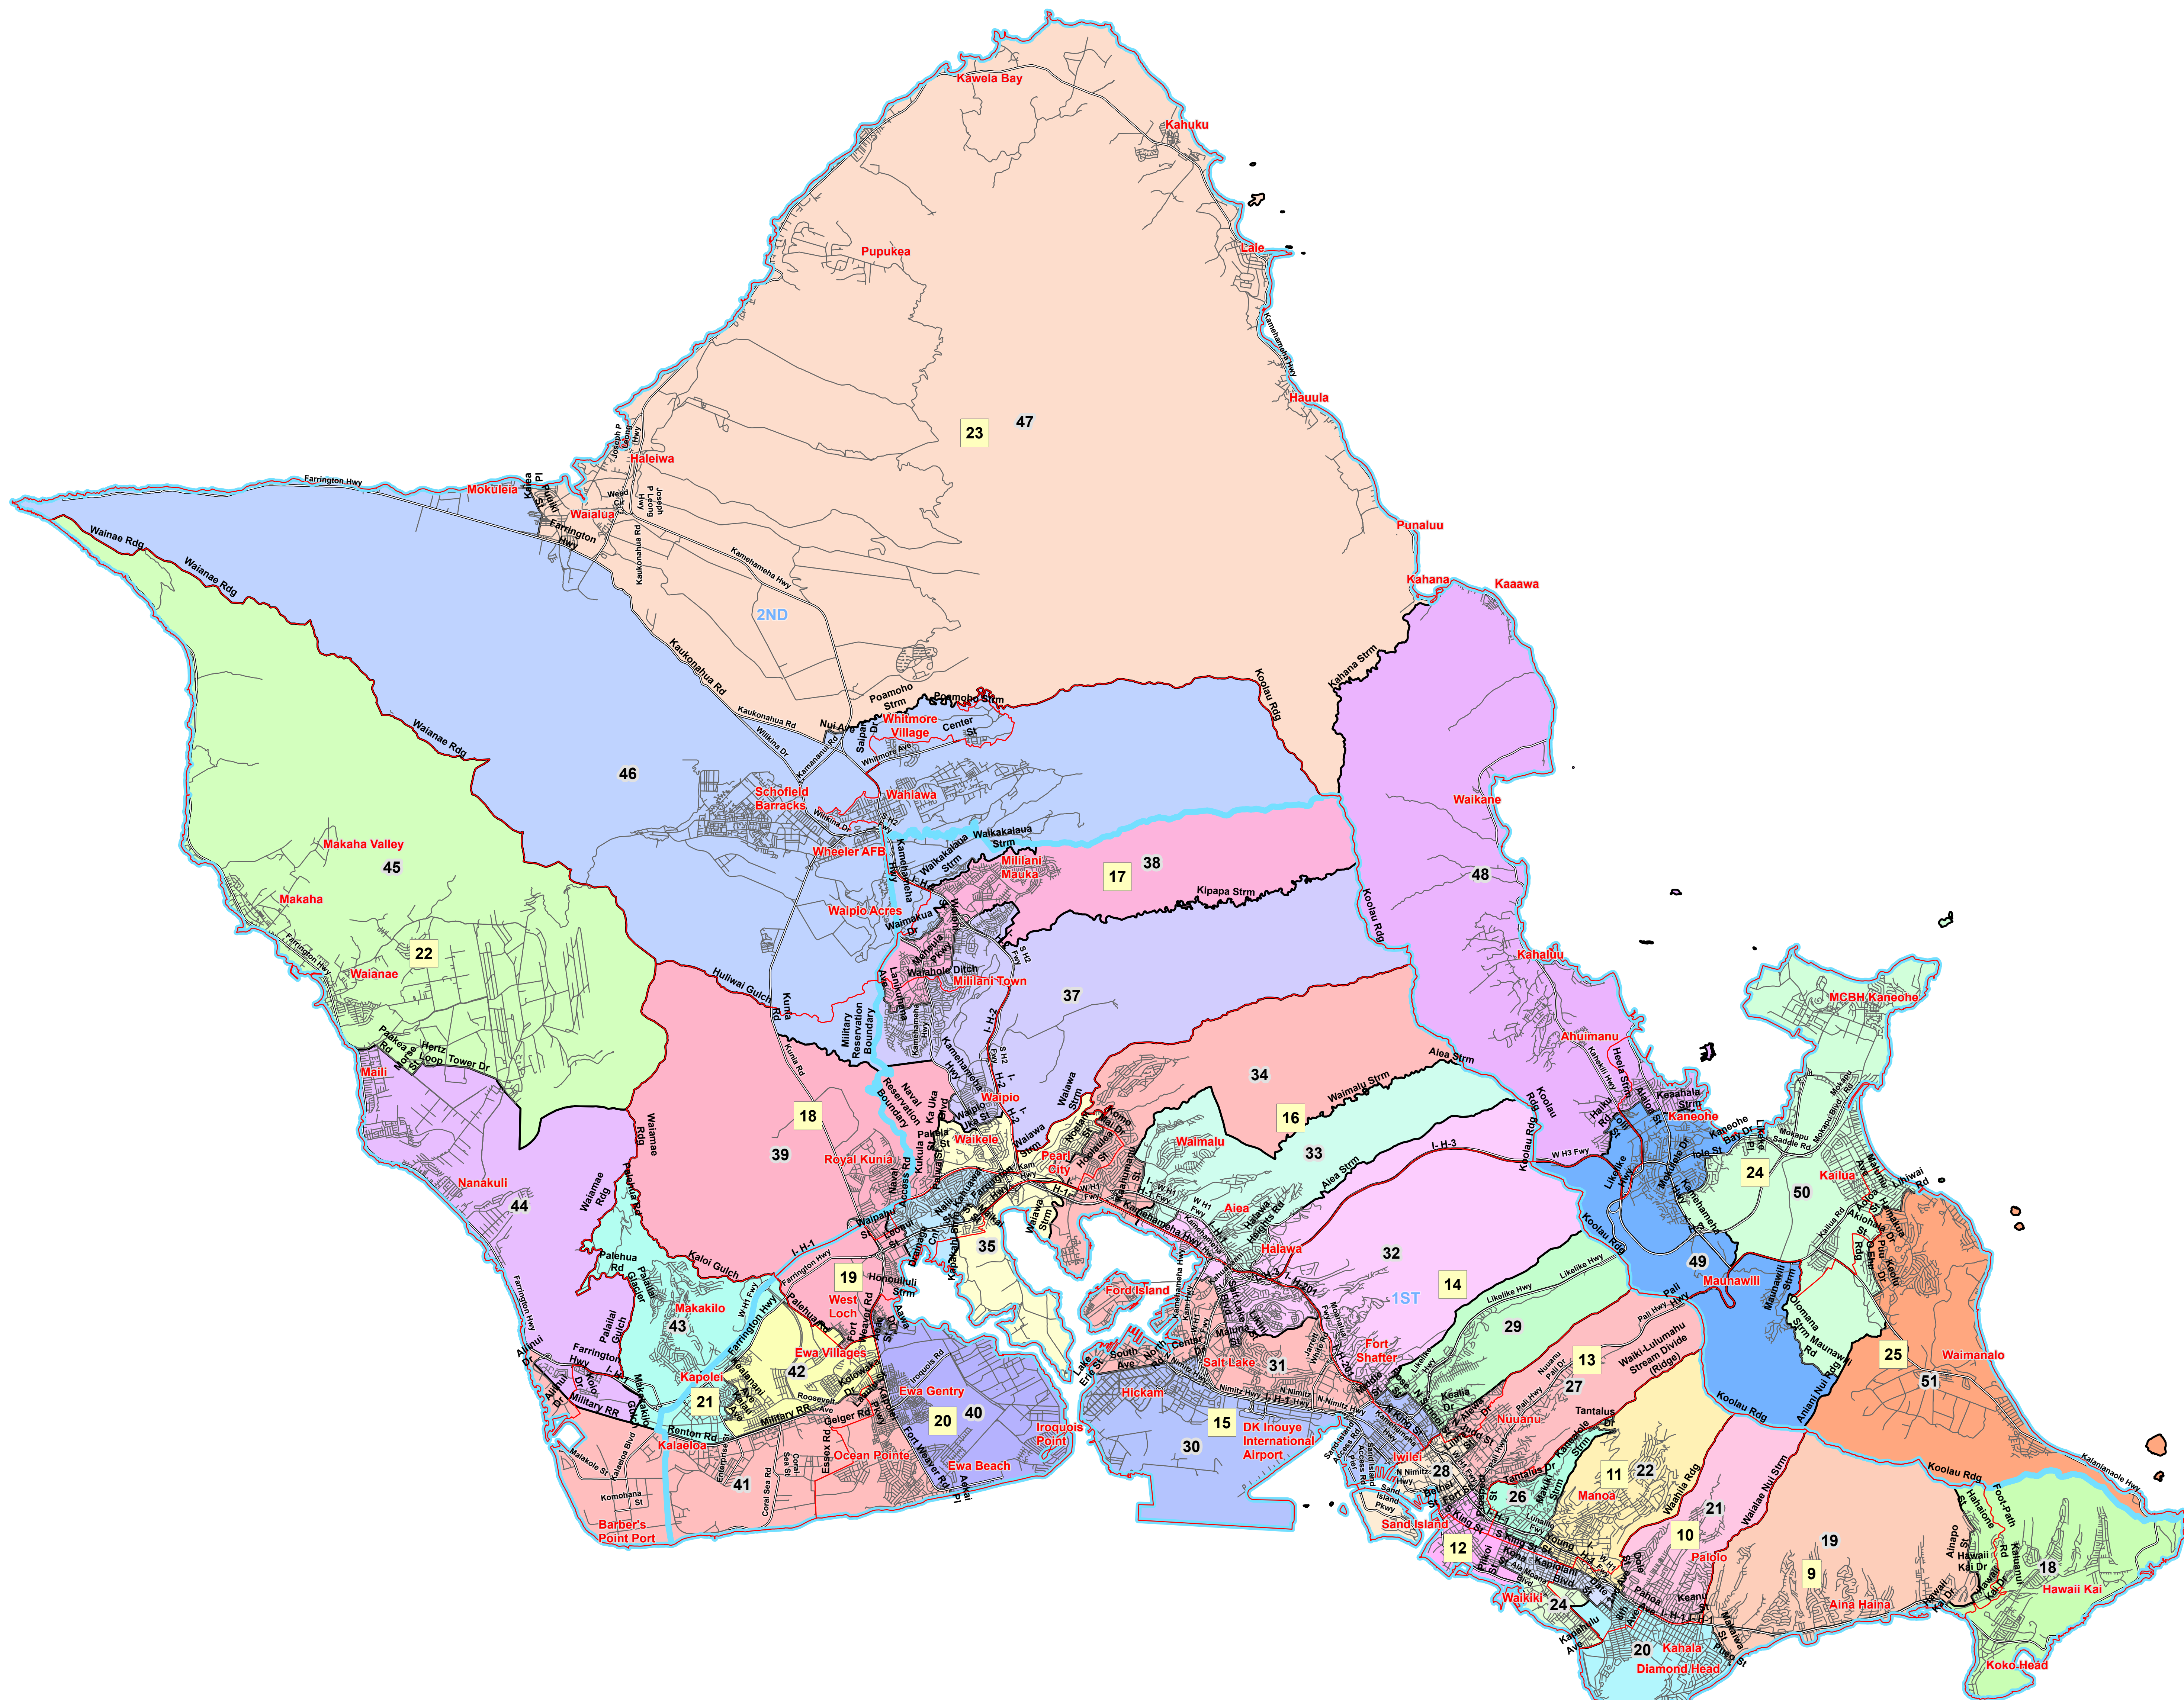

Accuracy of the map is limited to the accuracy of the TIGER data.

Enlarged maps can be viewed and purchased at the Office of Elections, 802 Lehua Avenue, Pearl City, Hawaii 96782

REFERENCE MAP

Oahu

The Northwestern Hawaiian Islands (not shown on map) are part of House District 51 and Senate District 25