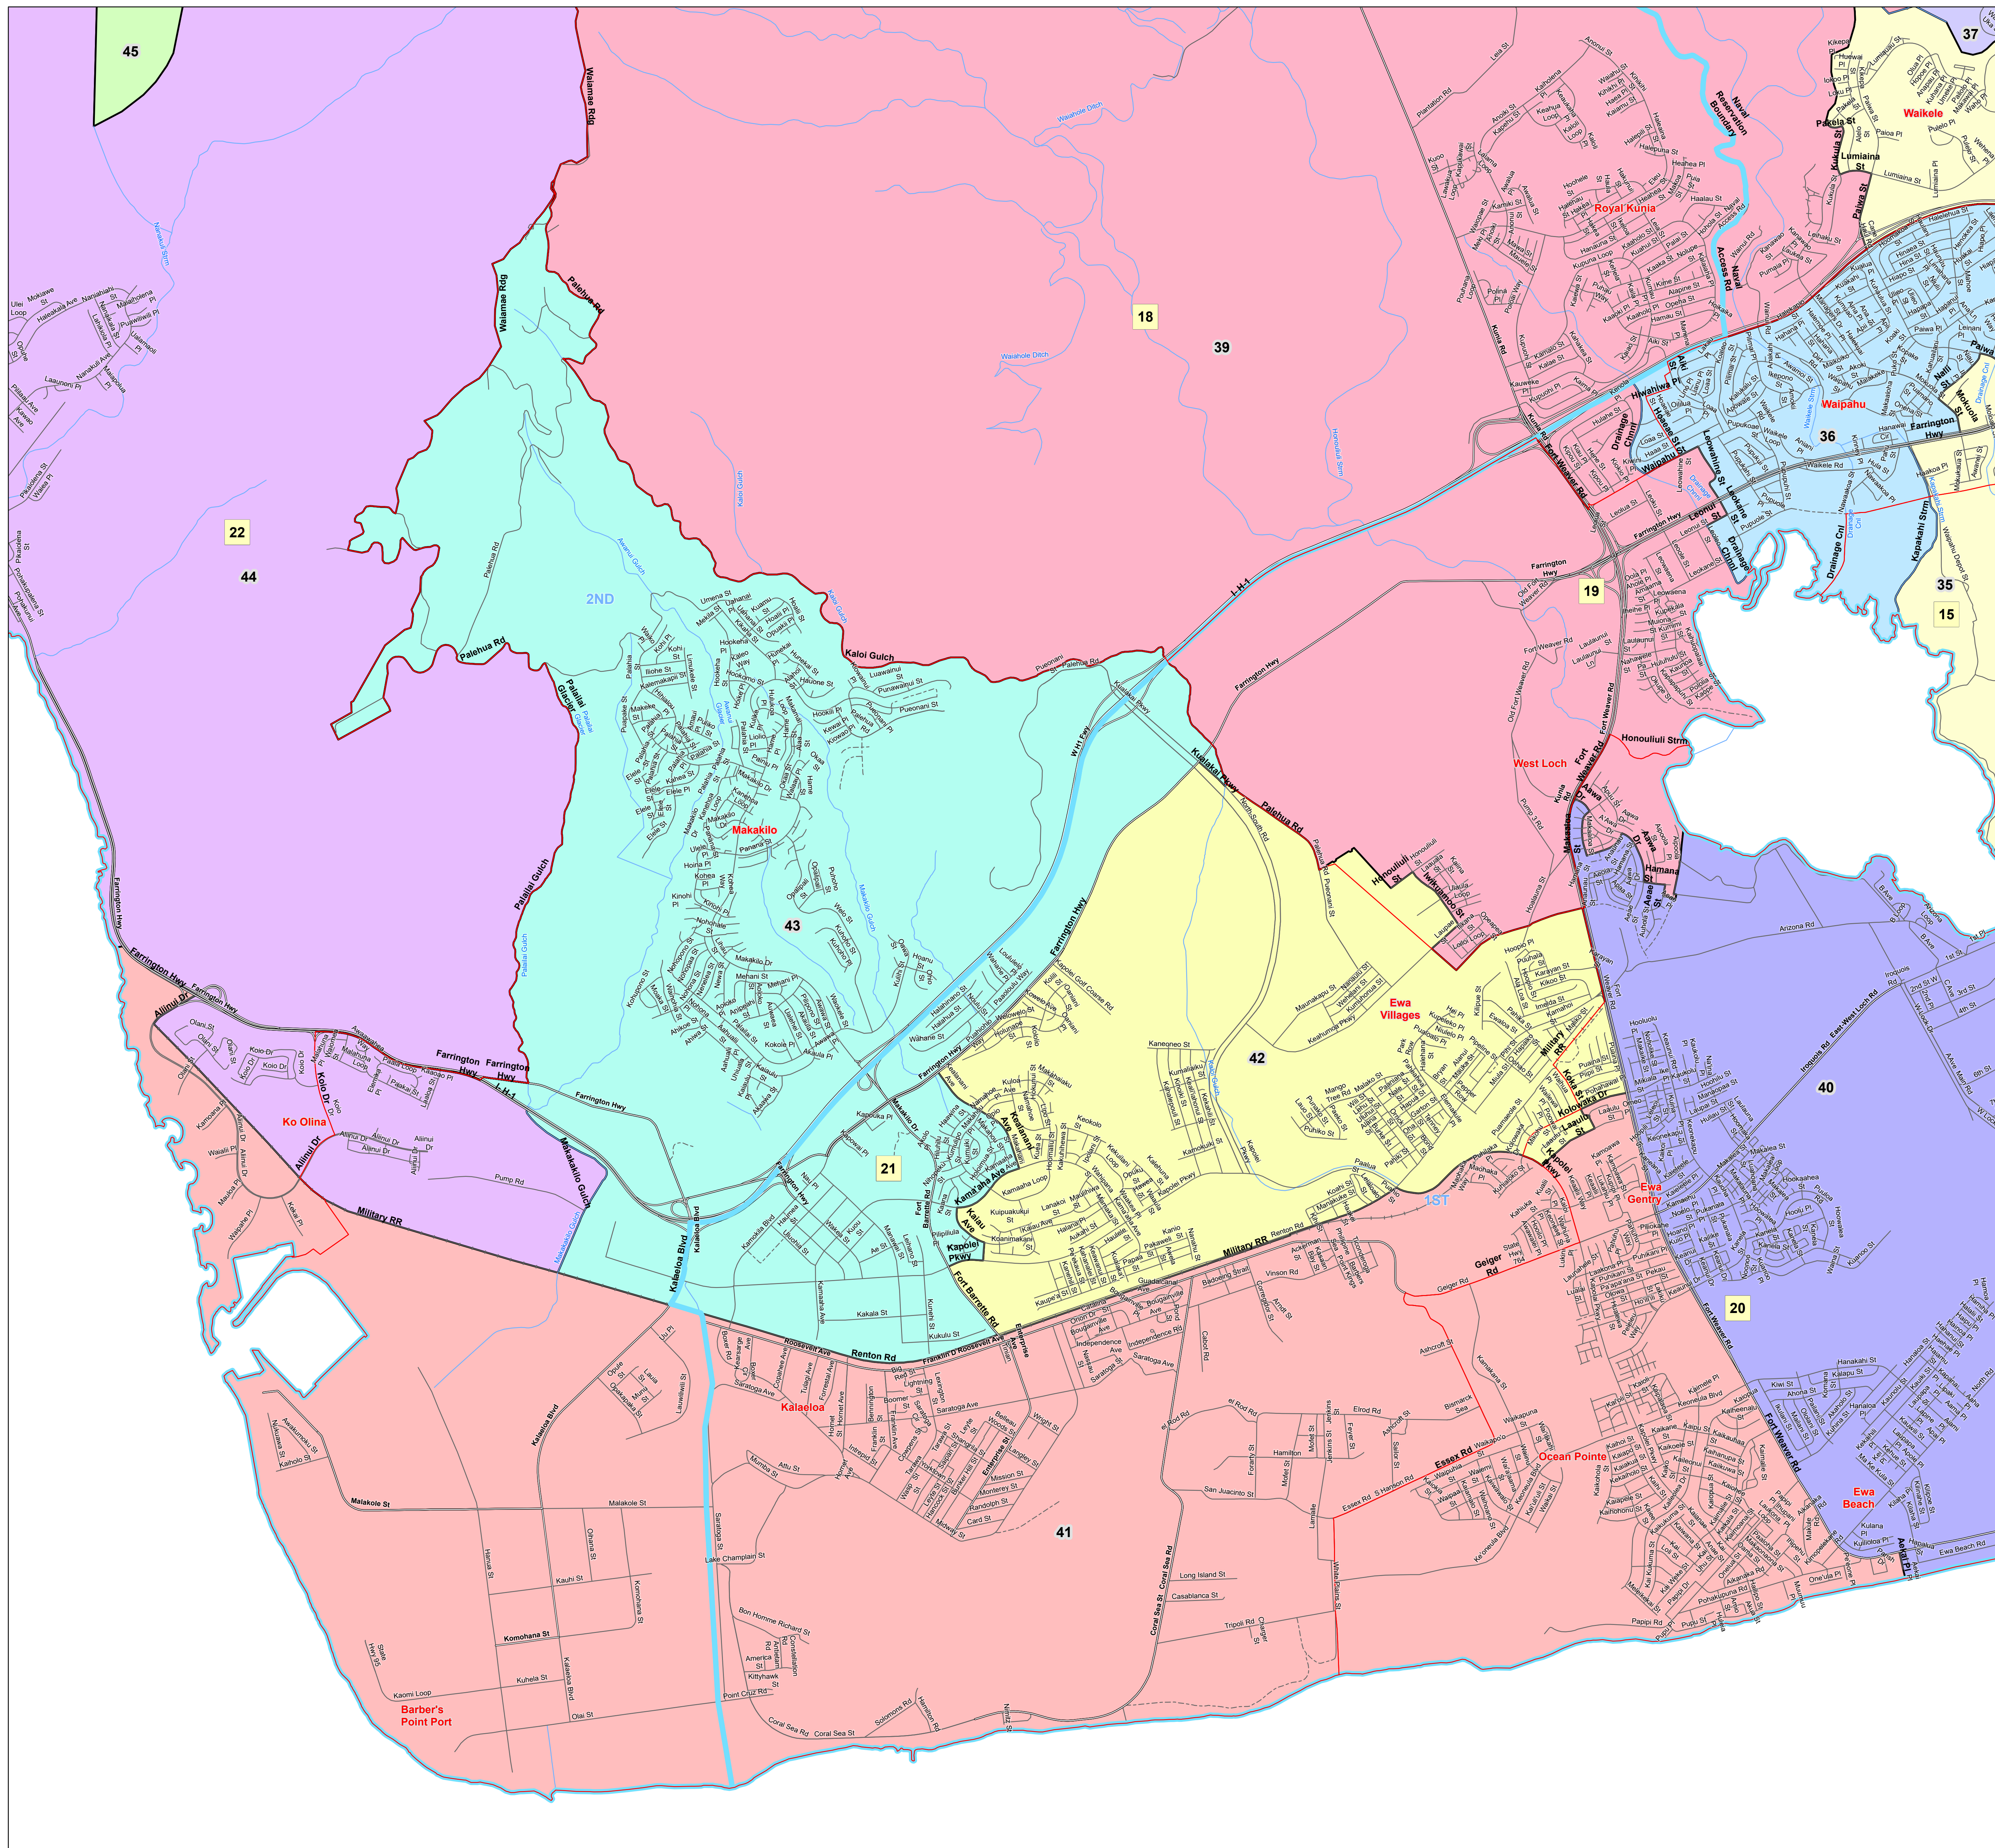

STATE OF HAWAII
2021 REAPPORTIONMENT

DISTRICTS:
U.S. HOUSE OF REPRESENTATIVES
STATE SENATE
STATE HOUSE OF REPRESENTATIVES

Oahu #5

(Waipahu, Ewa Beach, Kapolei & Makakilo)

ISLAND OF OAHU
CITY & COUNTY OF HONOLULU

LEGEND

- 2021 State House District Boundary
- 2021 State Senate District Boundary
- 2021 State Congressional District Boundary
- 2021 State House District Number
- 2021 State Senate District Number
- 2021 Congressional District Number
- Primary Road
- Secondary Road
- Private Road or Trail
- Railroad
- Powerline
- Stream, River, Gulch, Lake, Reservoir or Shoreline

NOTES

2021-2030 U.S. Congressional, State House and State Senate districts adopted by Hawaii Reapportionment Commission, January 28, 2022.

Map prepared by the Office of Elections Reapportionment Project for the Hawaii Reapportionment Commission.

For further information, visit the Office of Elections website at <http://hawaii.gov/elections/reapportionment> or call 453-8683 (neighbor islands toll free 1-800-442-8683)

Source: U.S. Bureau of Census 2020 TIGER/LINE

Accuracy of the map is limited to the accuracy of the TIGER data.

Enlarged maps can be viewed and purchased at the Office of Elections, 802 Lehua Avenue, Pearl City, Hawaii 96782

REFERENCE MAP