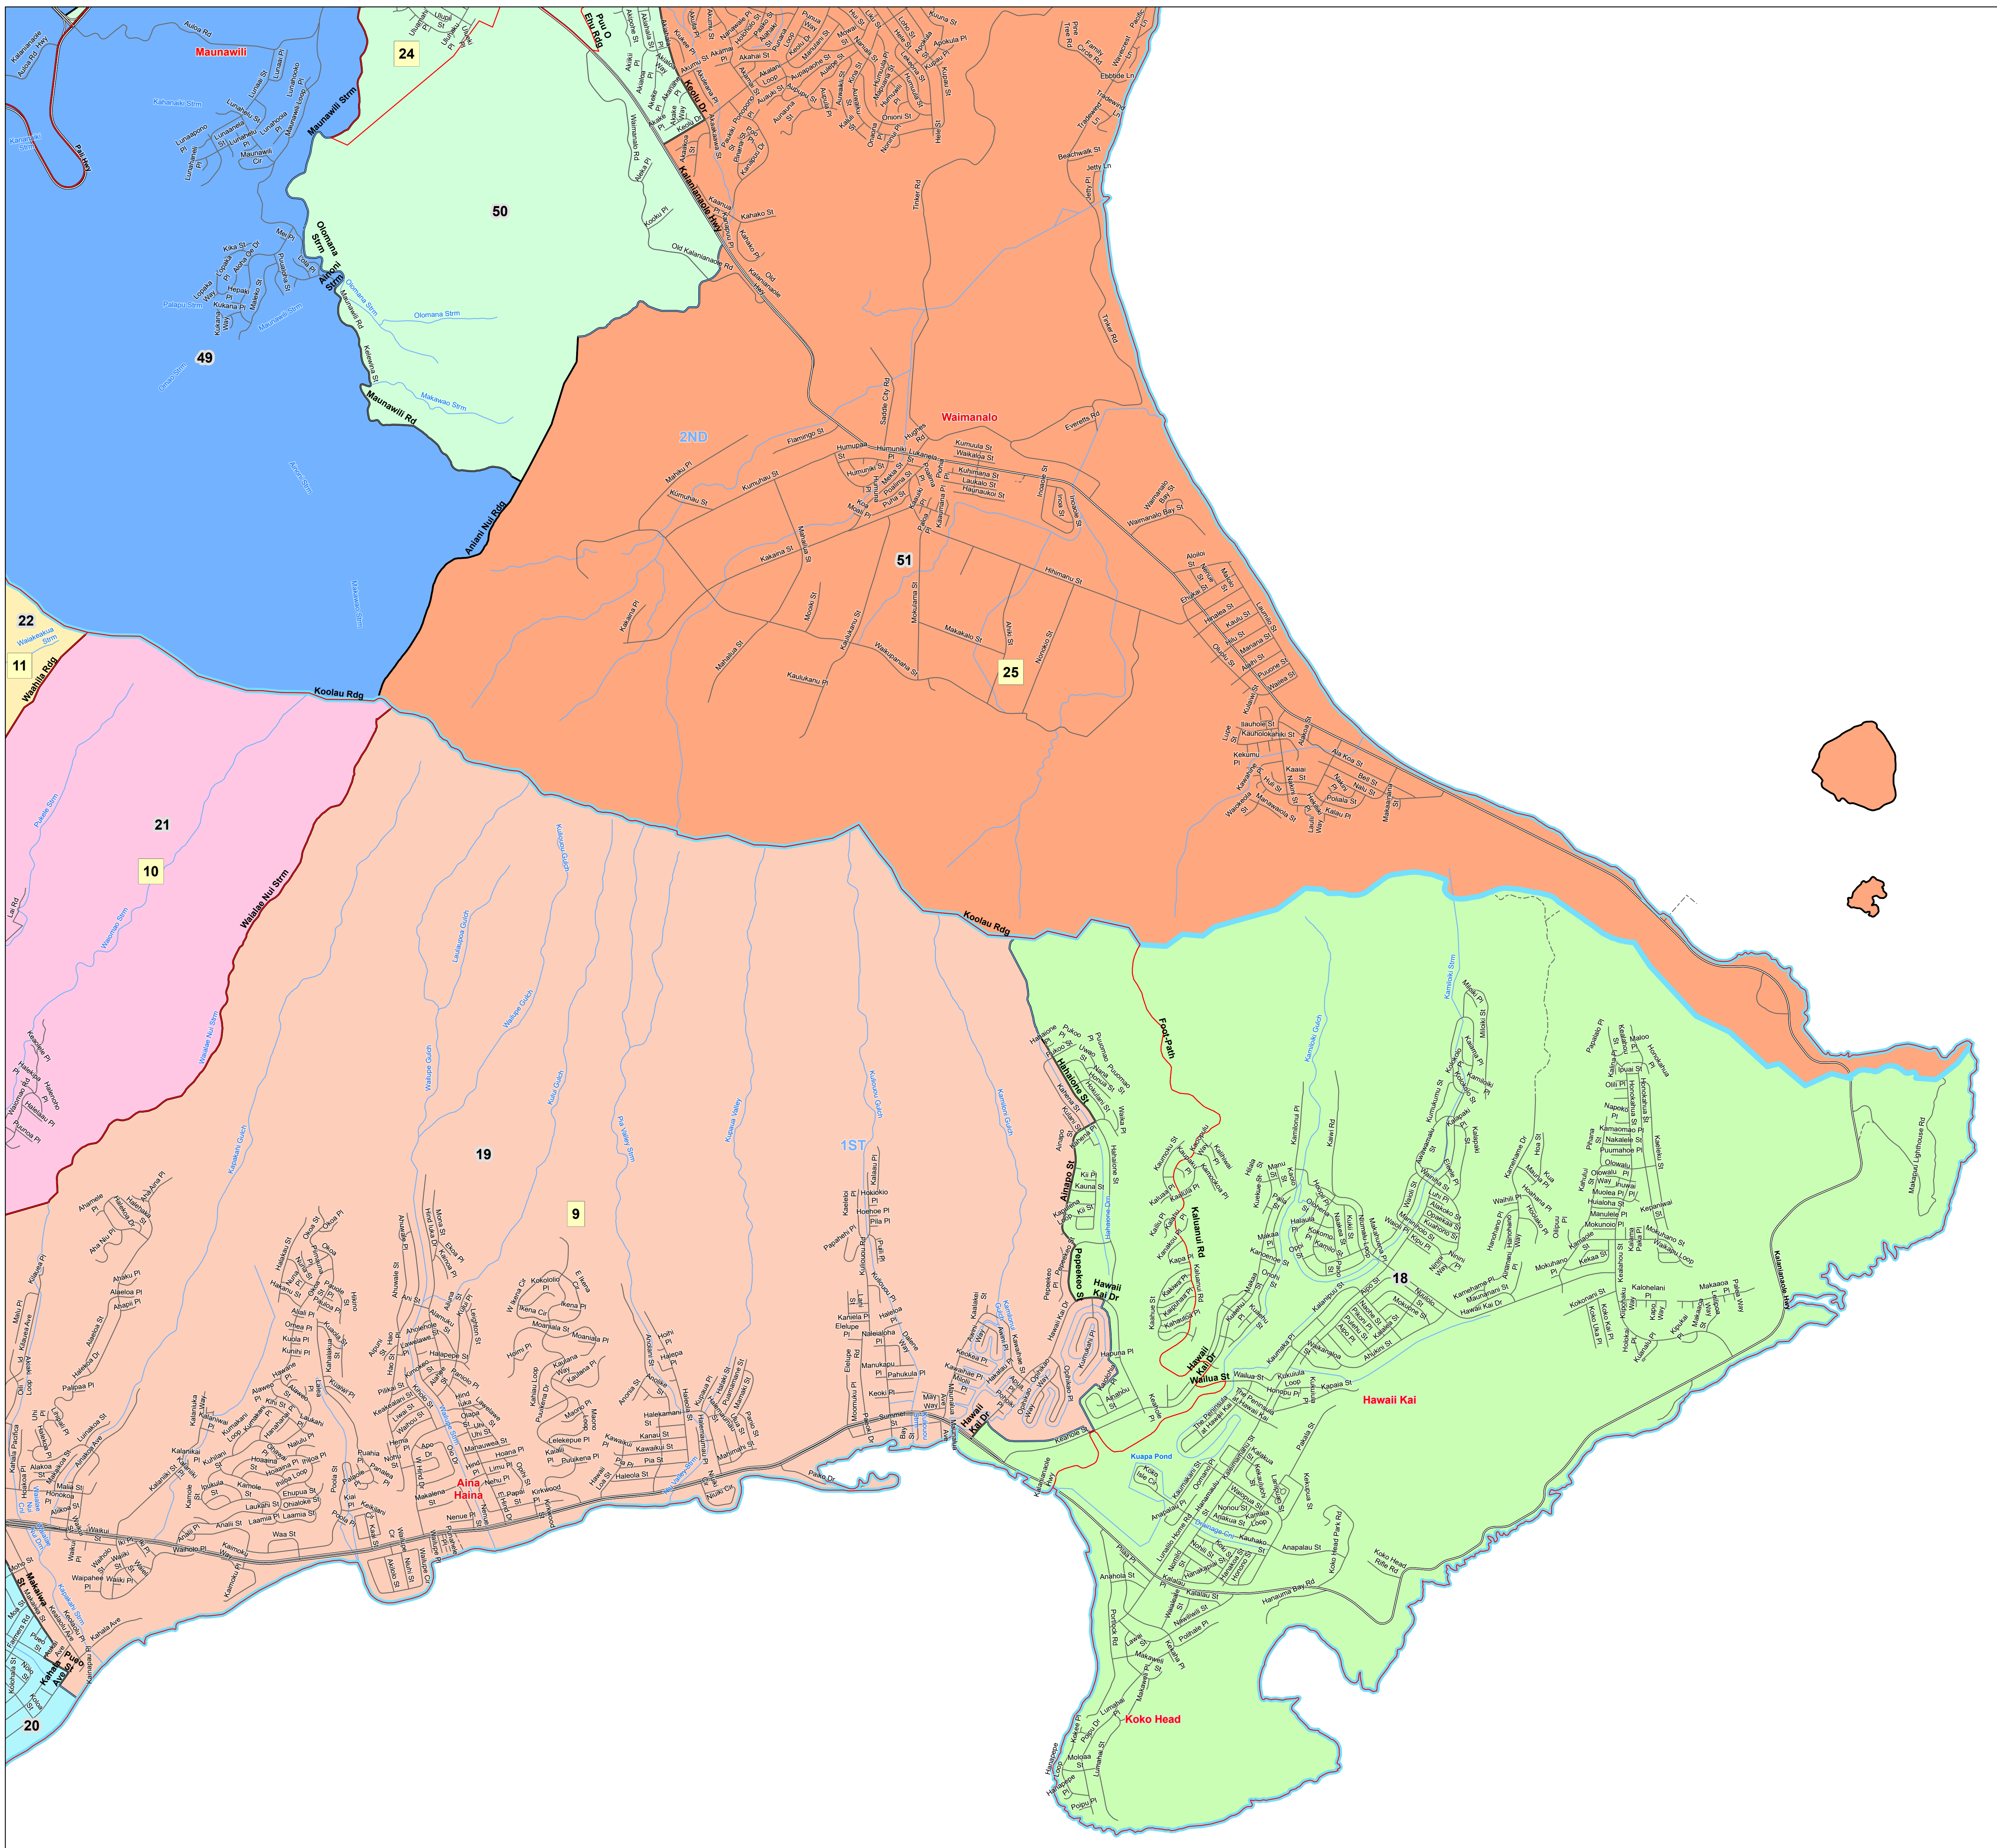

Accuracy of the map is limited to the accuracy of the TIGER data.

Enlarged maps can be viewed and purchased at the Office of Elections, 802 Lehua Avenue, Pearl City, Hawaii 96782

MAP SERIES

STATE OF HAWAII  
2021 REAPPORTIONMENT