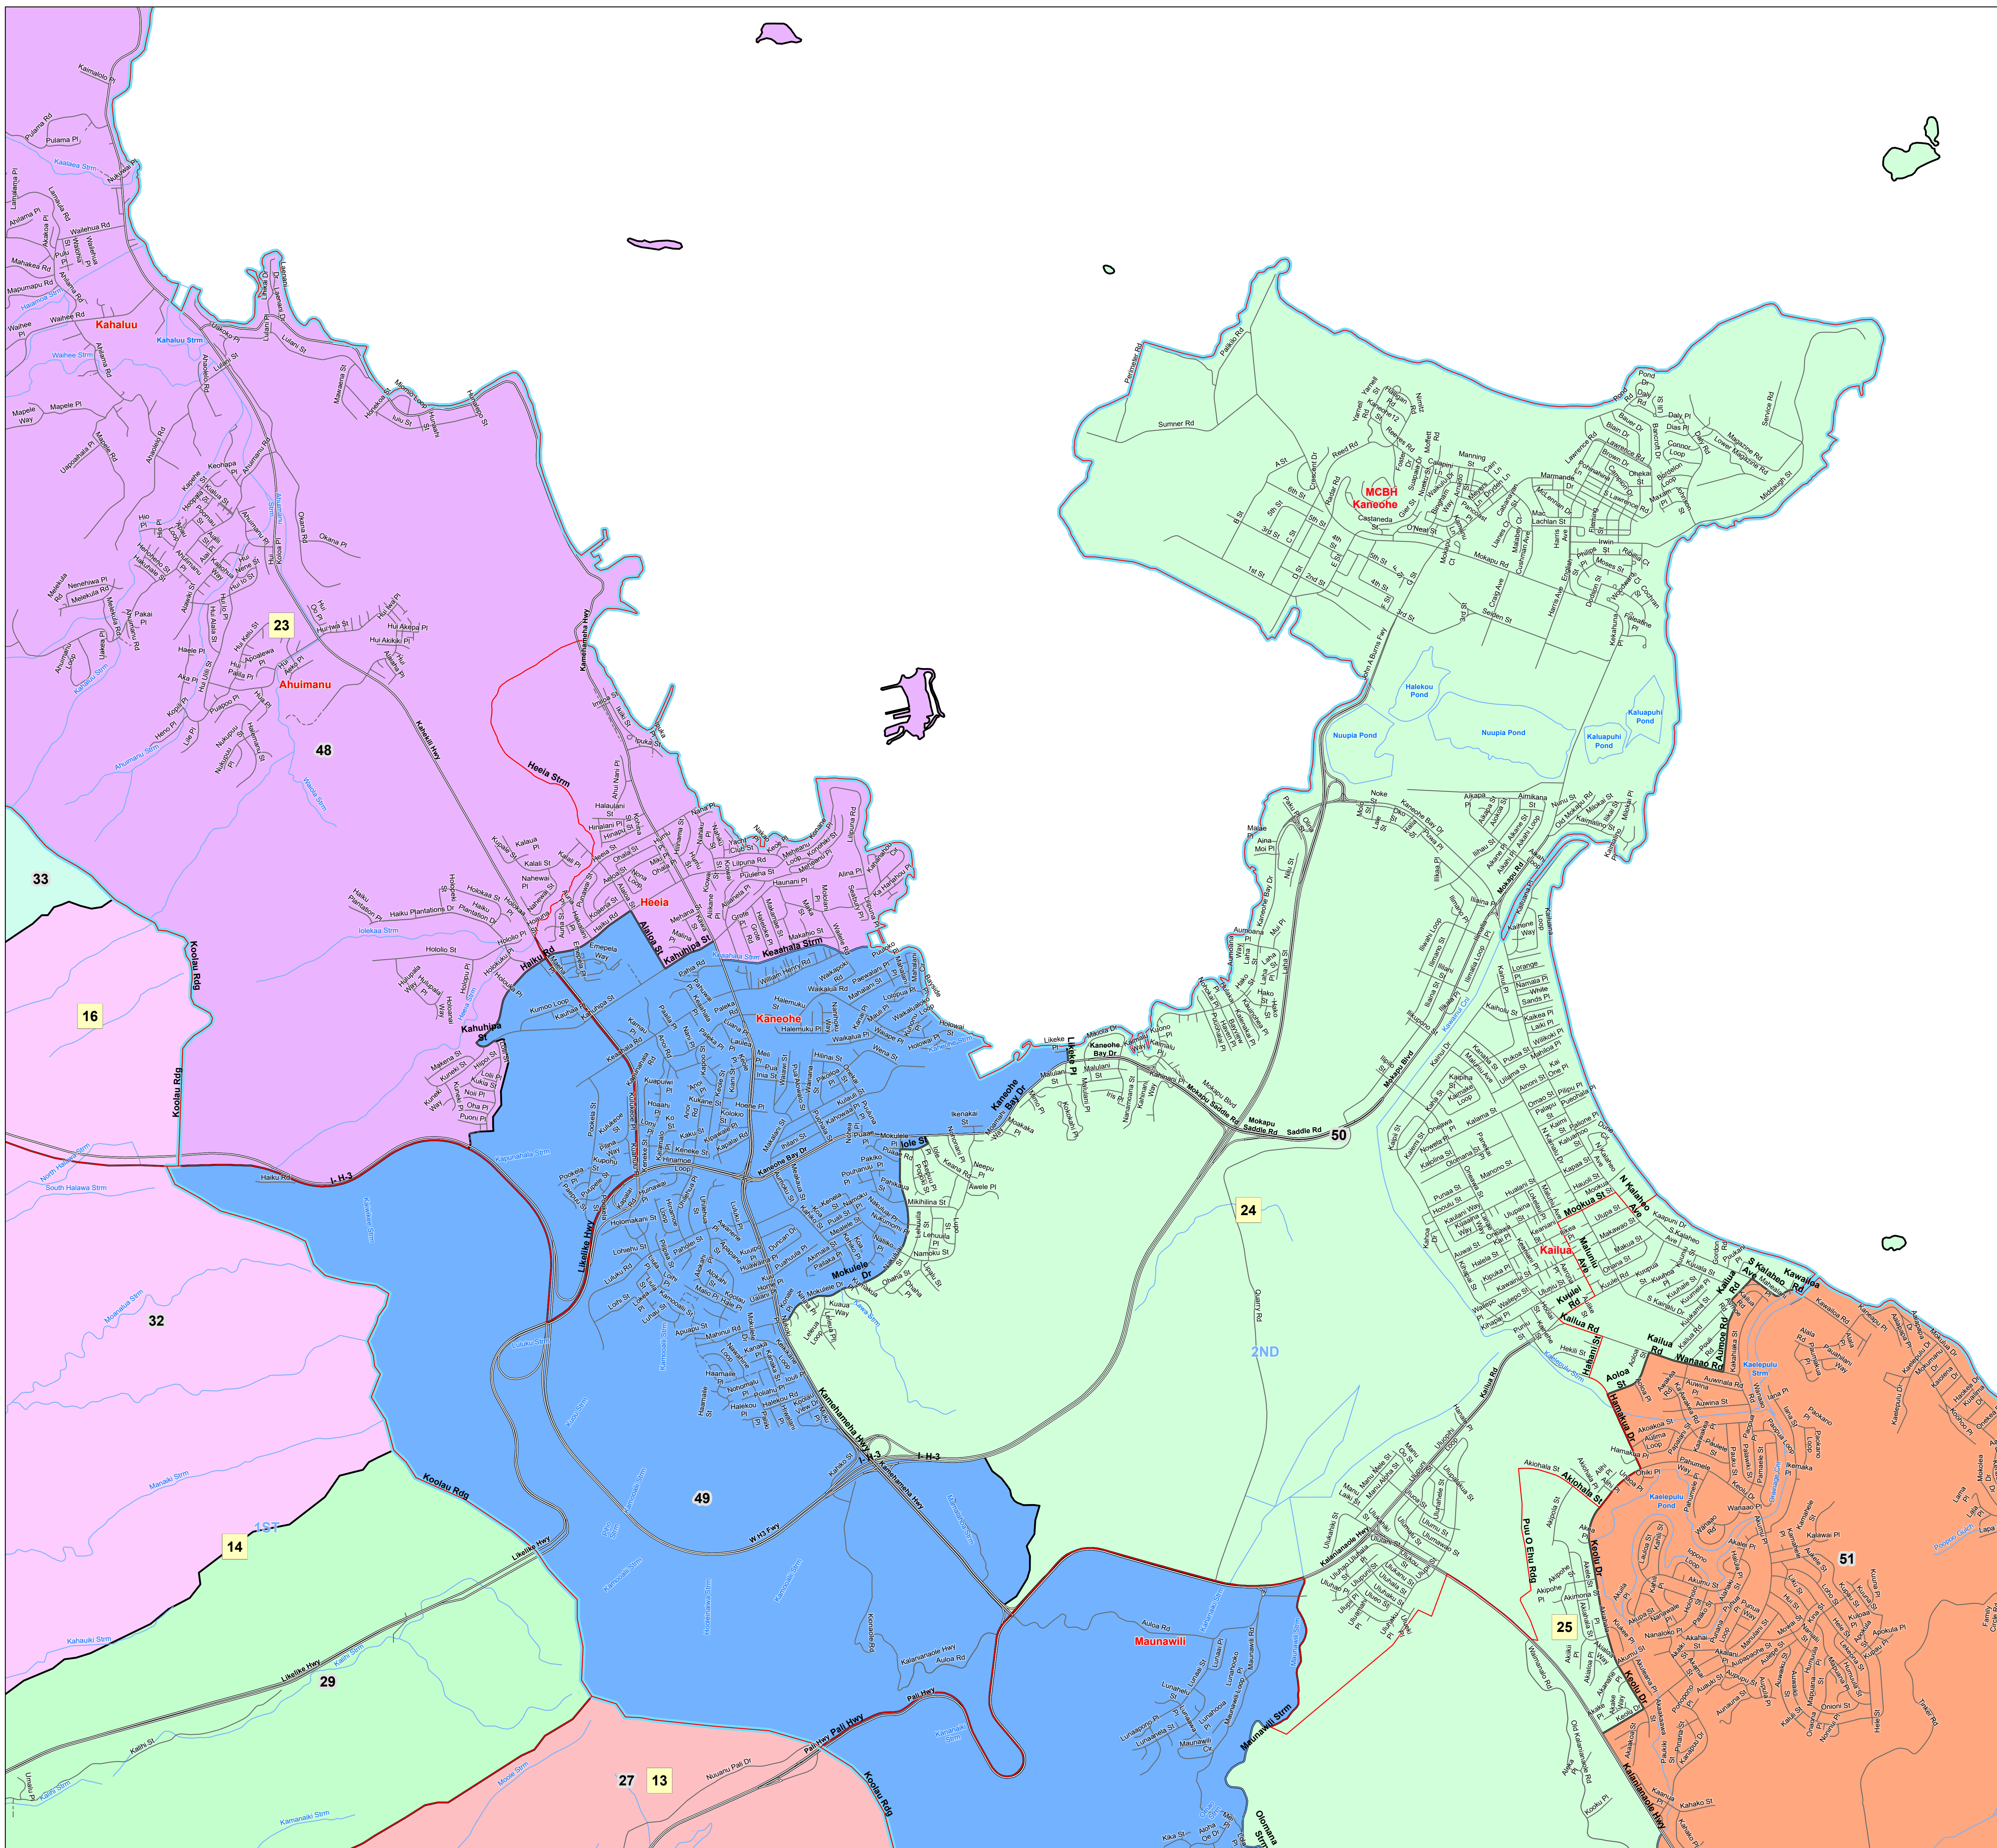

Accuracy of the map is limited to the accuracy of the TIGER data.

Enlarged maps can be viewed and purchased at the Office of Elections, 802 Lehua Avenue, Pearl City, Hawaii 96782

REFERENCE MAP

Oahu

The Northwestern Hawaiian Islands (not shown on map) are part of House District 51 and Senate District 25