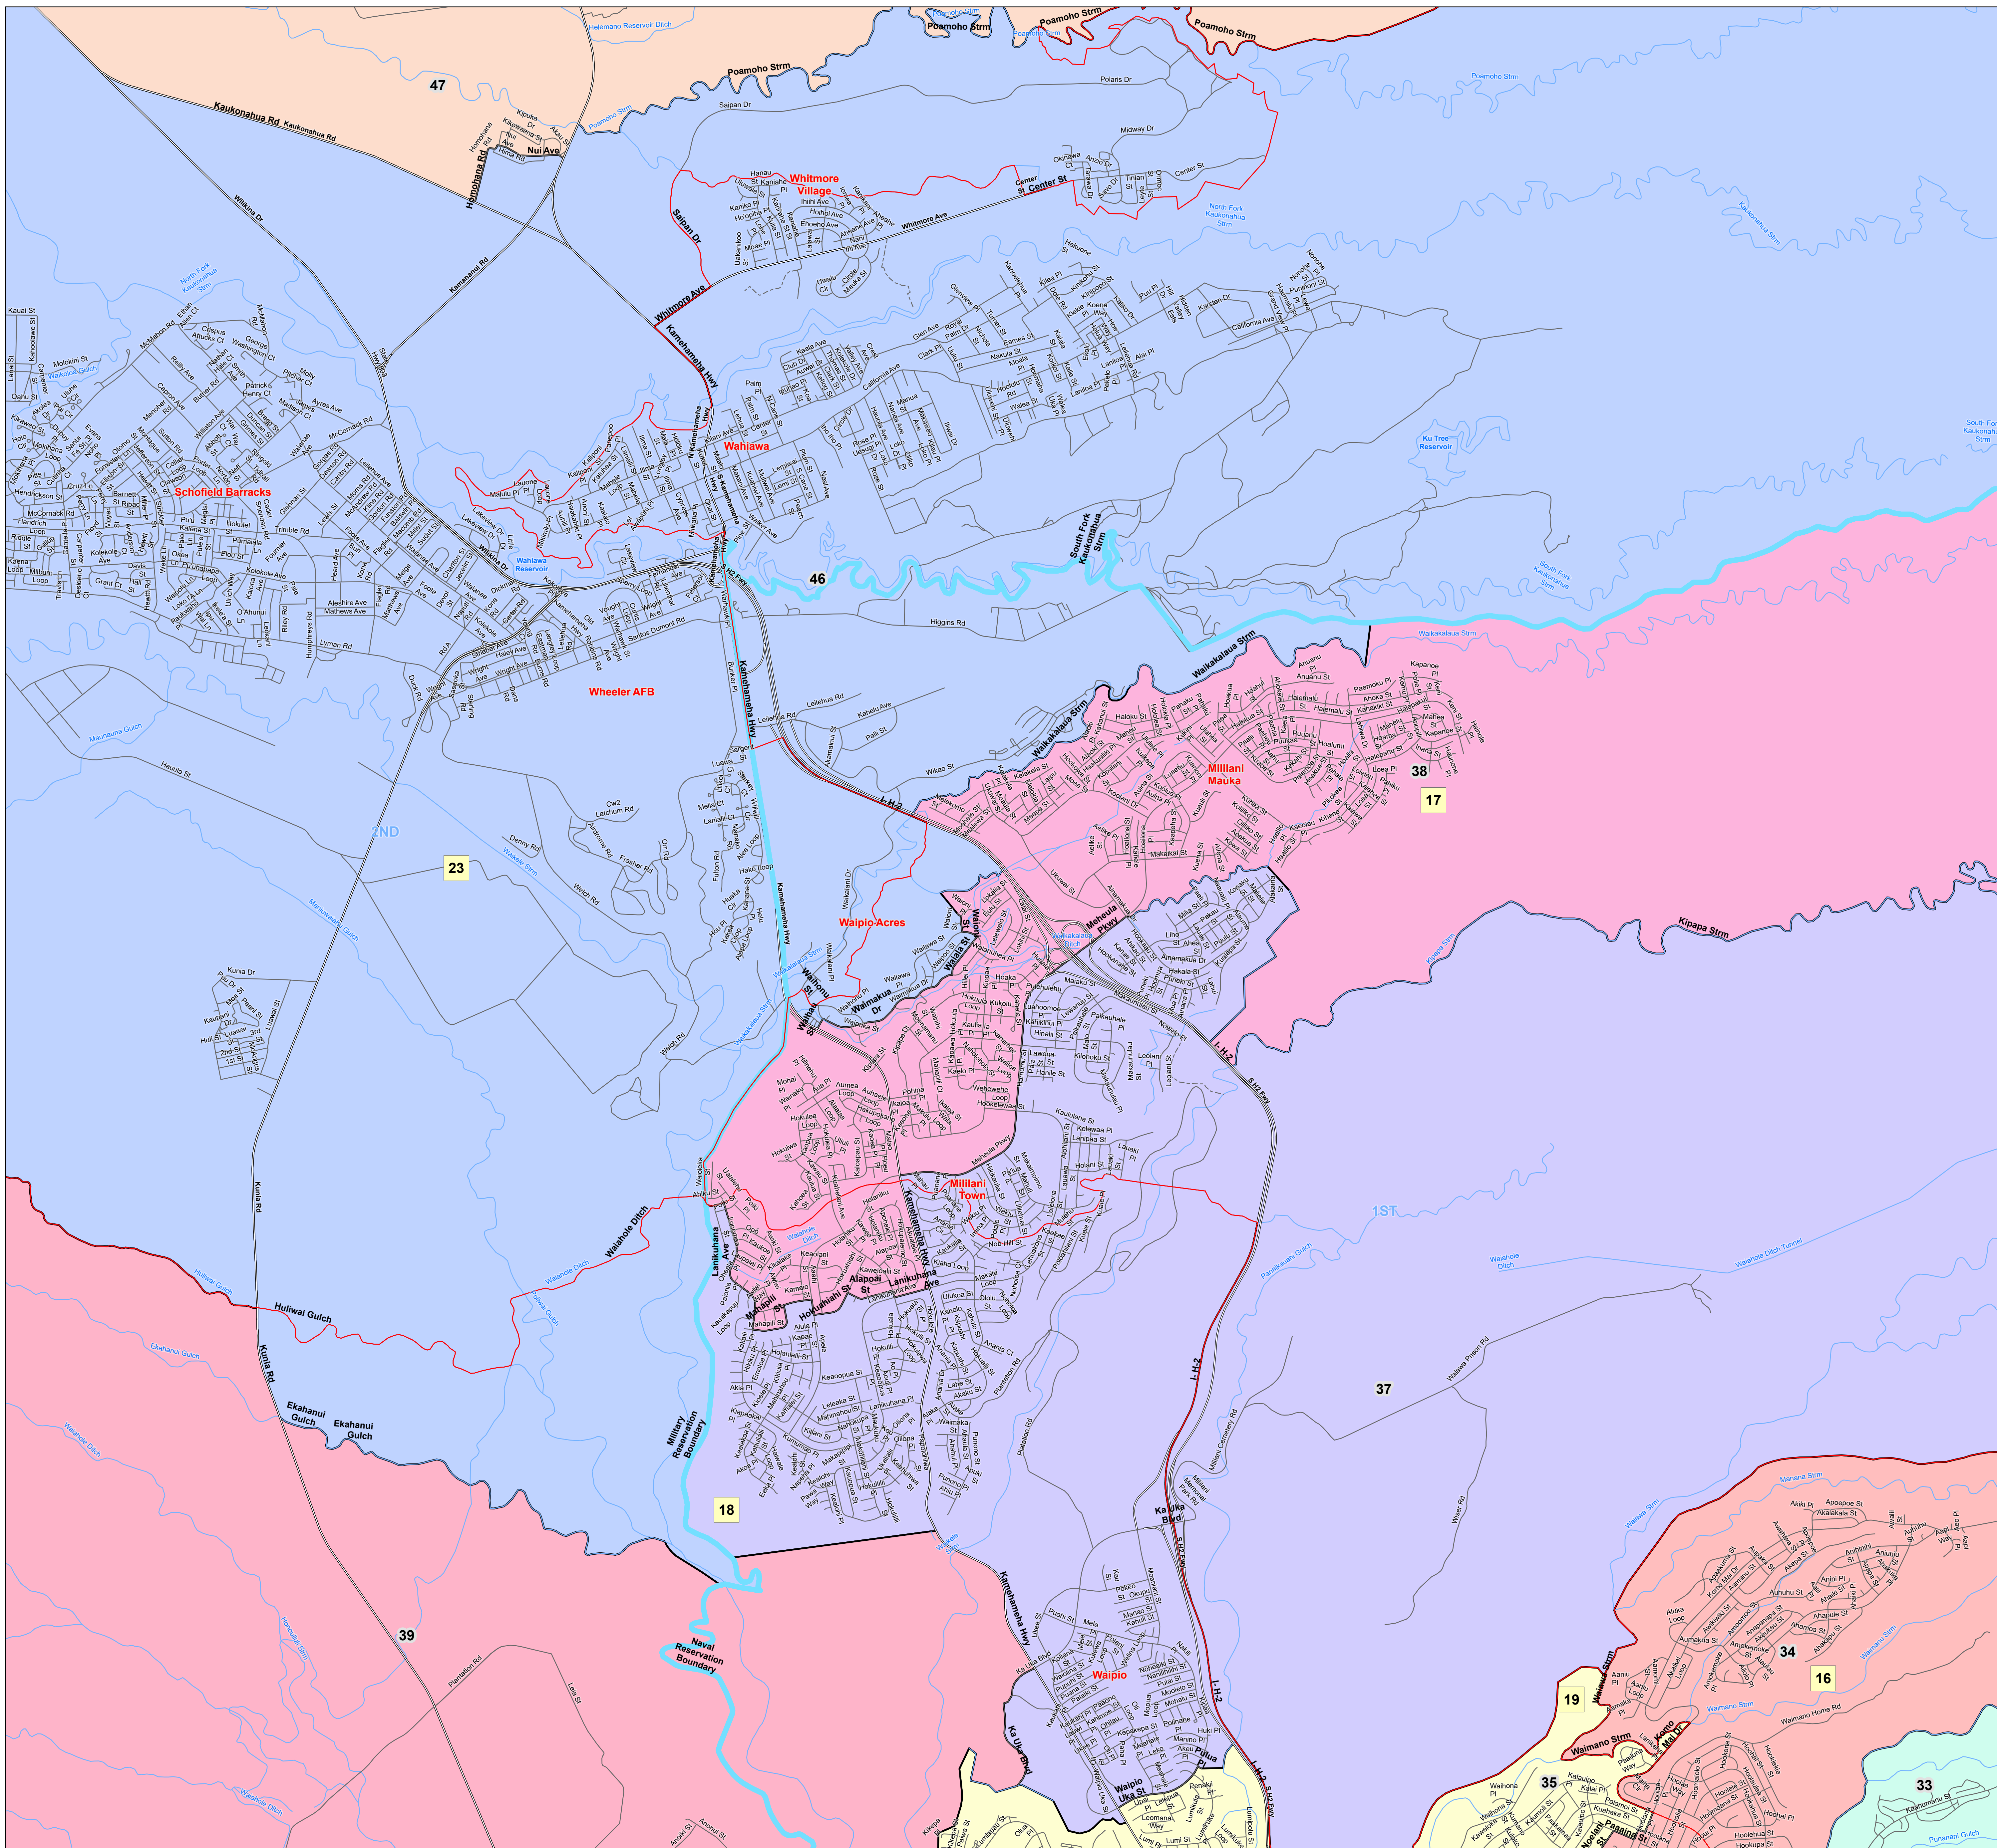

MAP SERIES

STATE OF HAWAII
2021 REAPPORTIONMENT

DISTRICTS:
U.S. HOUSE OF REPRESENTATIVES
STATE SENATE
STATE HOUSE OF REPRESENTATIVES

Oahu #6

(Wahiawa, Mililani & Waipio)

ISLAND OF OAHU
CITY & COUNTY OF HONOLULU

LEGEND

- 2021 State House District Boundary
- 2021 State Senate District Boundary
- 2021 State Congressional District Boundary
- 1 2021 State House District Number
- 1 2021 State Senate District Number
- 1ST 2021 Congressional District Number
- Primary Road
- Secondary Road
- Private Road or Trail
- Railroad
- Powerline
- Stream, River, Gulch, Lake, Reservoir or Shoreline

NOTES

2021-2030 U.S. Congressional, State House and State Senate districts adopted by Hawaii Reapportionment Commission, January 28, 2022.

Map prepared by the Office of Elections Reapportionment Project for the Hawaii Reapportionment Commission.

For further information, visit the Office of Elections website at <http://hawaii.gov/elections/reapportionment> or call 453-8683 (neighbor islands toll free 1-800-442-8683)

Source: U.S. Bureau of Census 2020 TIGER/LINE

Accuracy of the map is limited to the accuracy of the TIGER data.

Enlarged maps can be viewed and purchased at the Office of Elections, 802 Lehua Avenue, Pearl City, Hawaii 96782

REFERENCE MAP