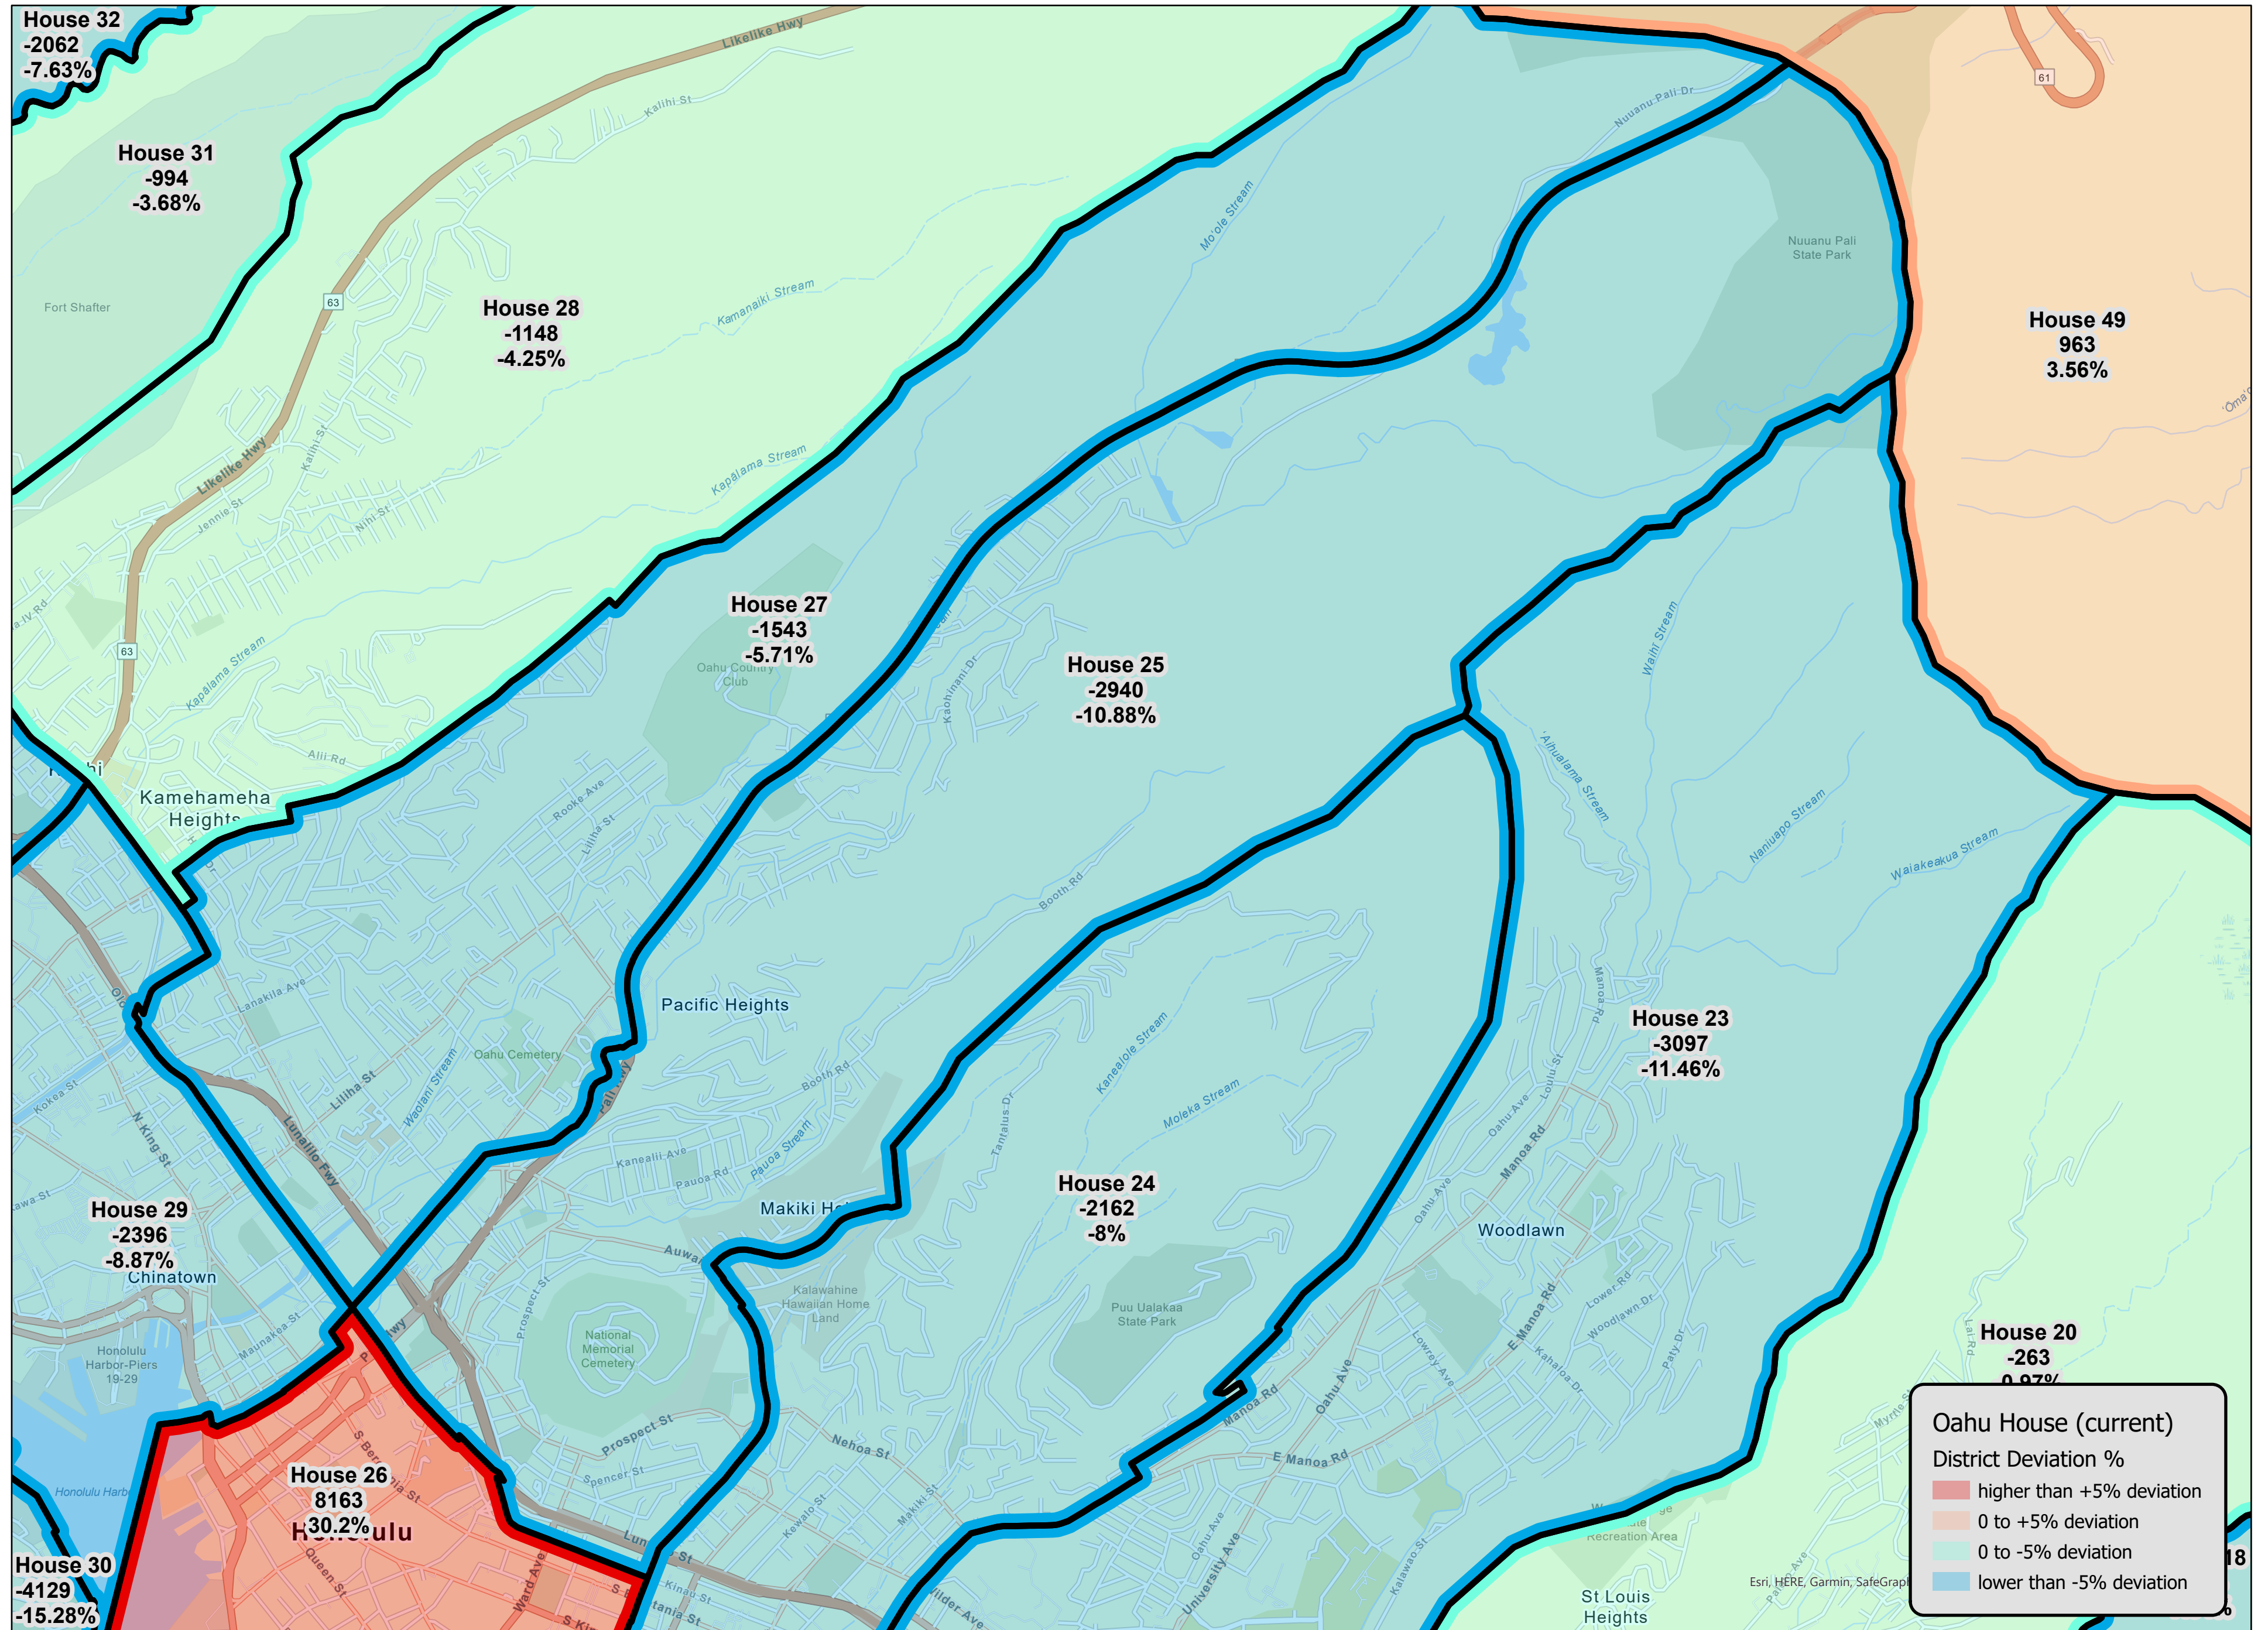

# Oahu BIU House 19 - Current (2011-2020) District Deviations

Oahu BIU House 20 - Current (2011-2020) District Deviations

**Oahu BIU House 21 - Current (2011-2020) District Deviations**

# Oahu BIU House 22 - Current (2011-2020) District Deviations

Oahu BIU House 23 - Current (2011-2020) District Deviations

Oahu BIU House 24 - Current (2011-2020) District Deviations

**Oahu BIU House 25 - Current (2011-2020) District Deviations**

Oahu BIU House 26 - Current (2011-2020) District Deviations

Esri Community Maps Contributors, Esri, HERE, Garmin, SafeGraph

Oahu BIU House 27 - Current (2011-2020) District Deviations

**Oahu House (current)**  
**District Deviation %**

Oahu BIU House 30 - Current (2011-2020) District Deviations

Oahu House (current)  
 District Deviation %

- higher than +5% deviation
- 0 to +5% deviation
- 0 to -5% deviation
- lower than -5% deviation

Esri, HERE, Garmin, SafeGraph