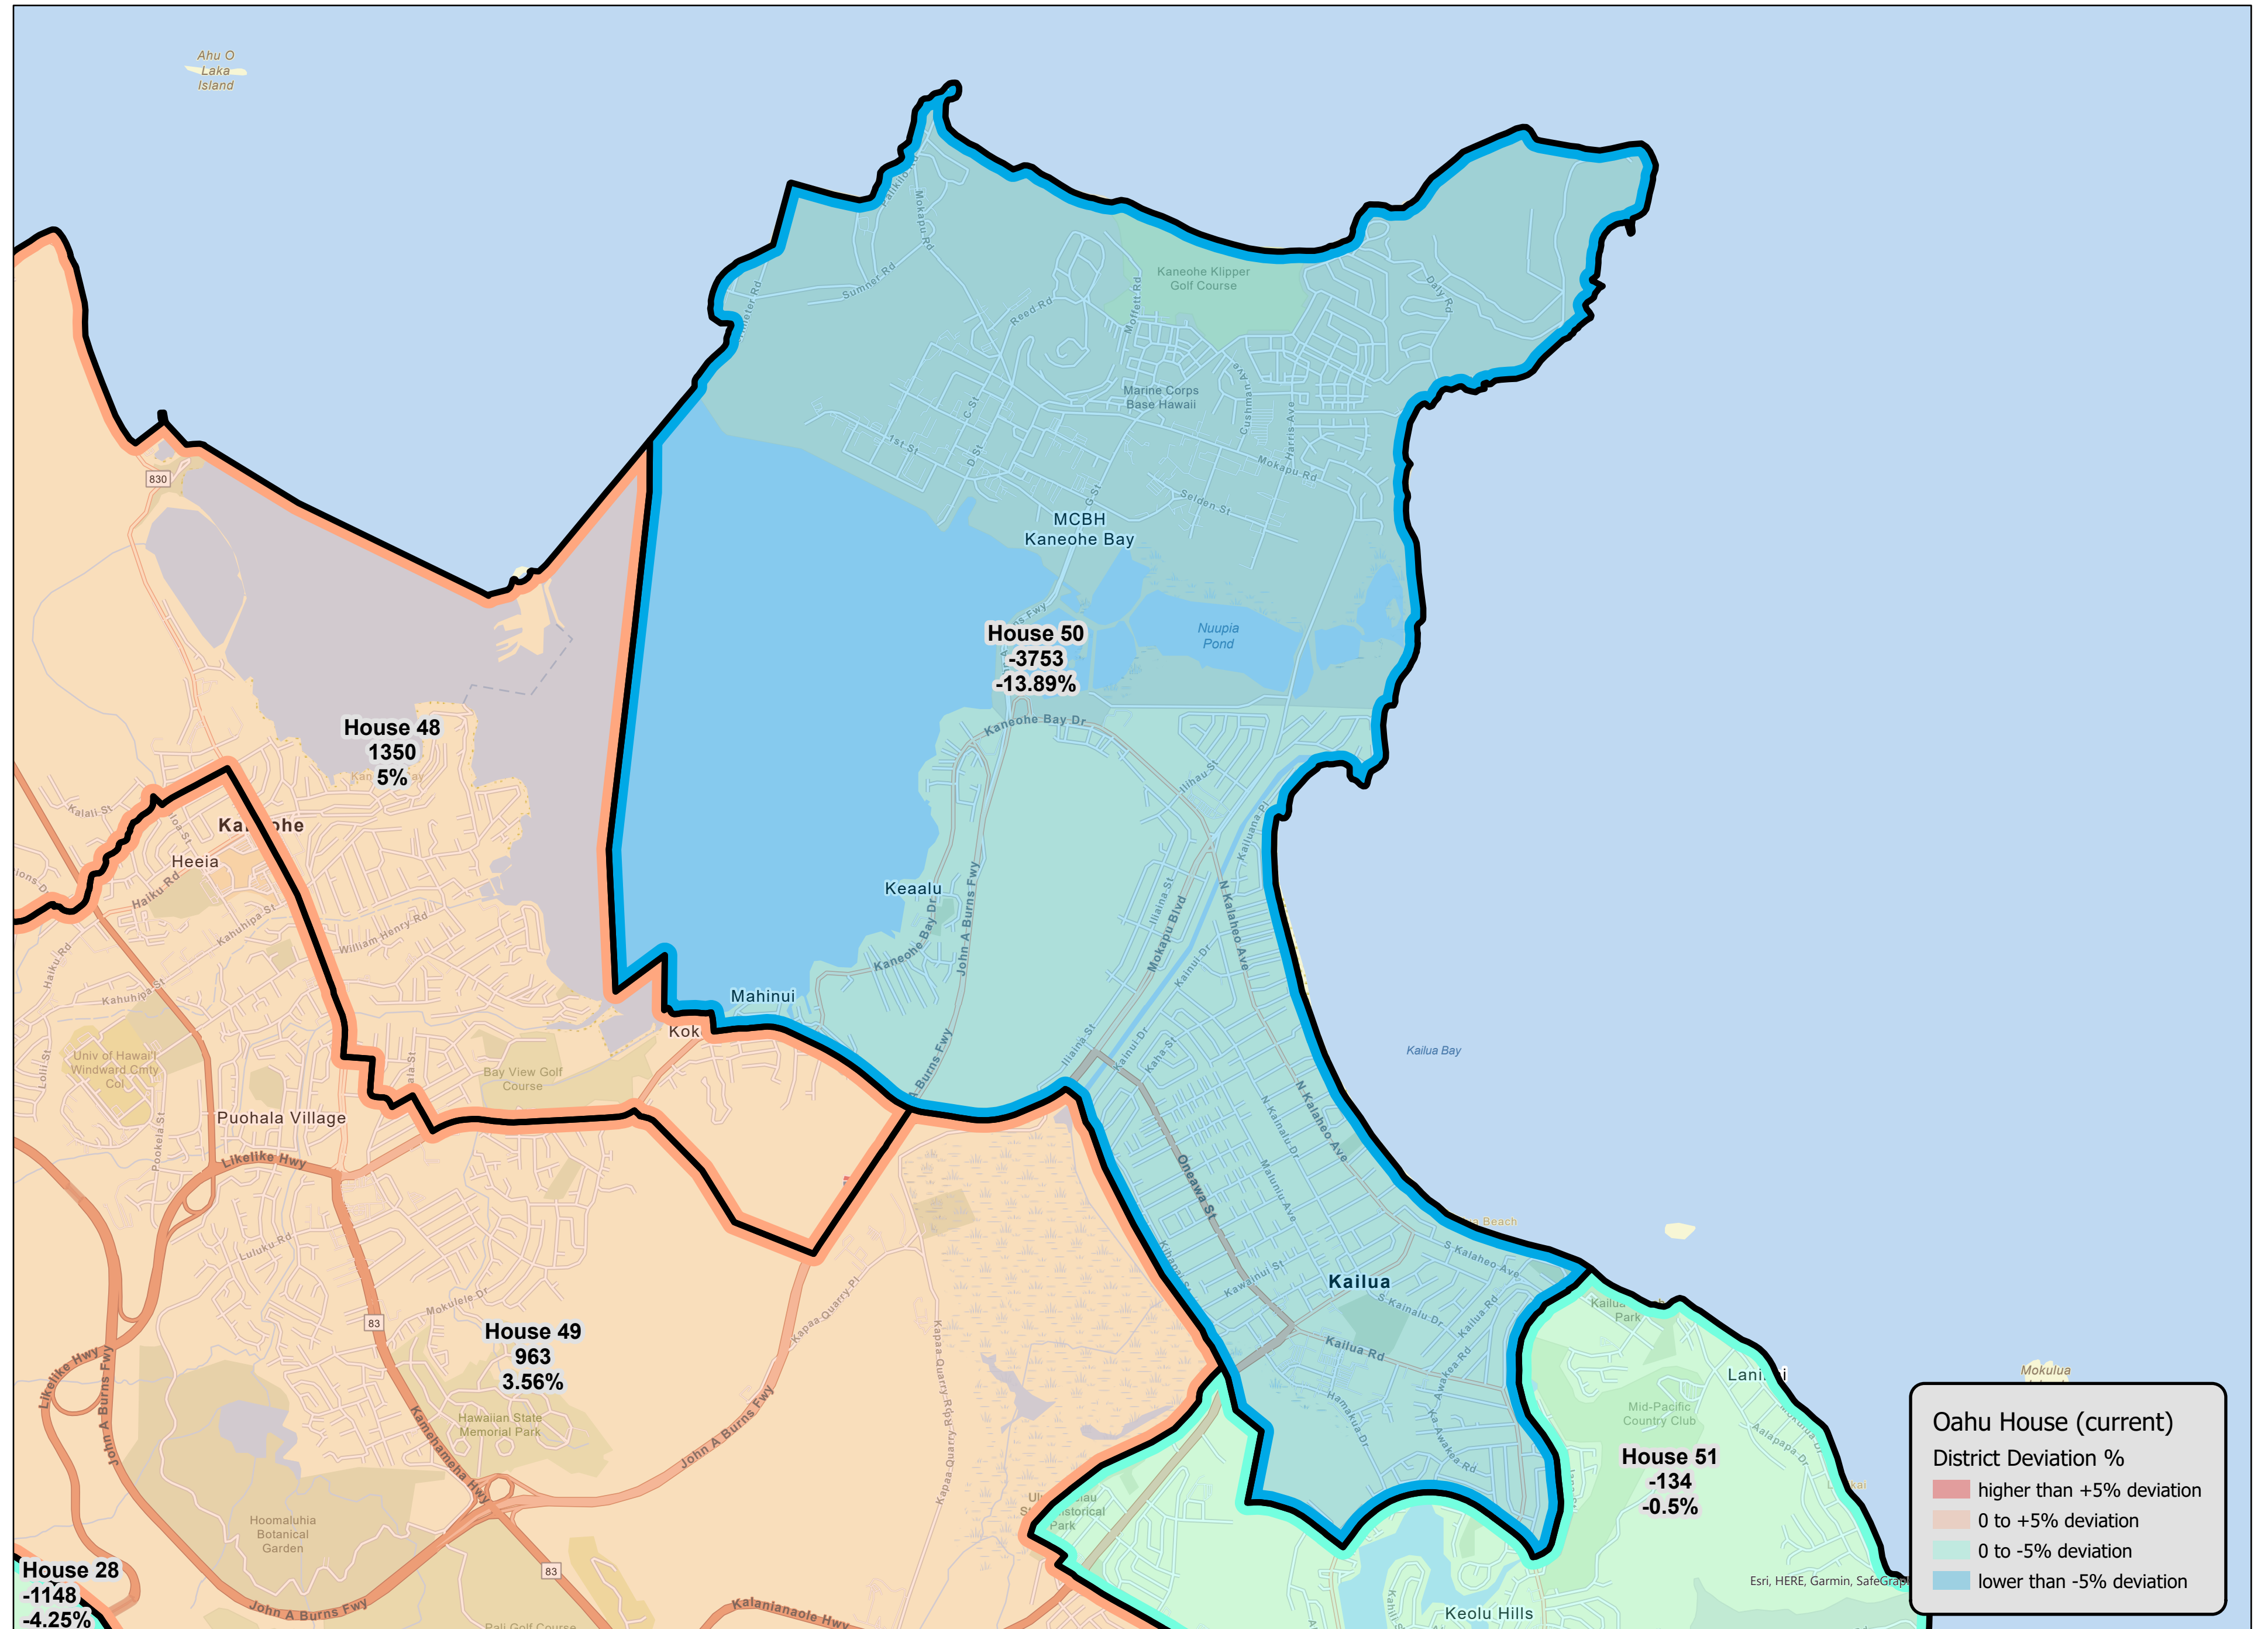

Oahu BIU House 50 - Current (2011-2020) District Deviations