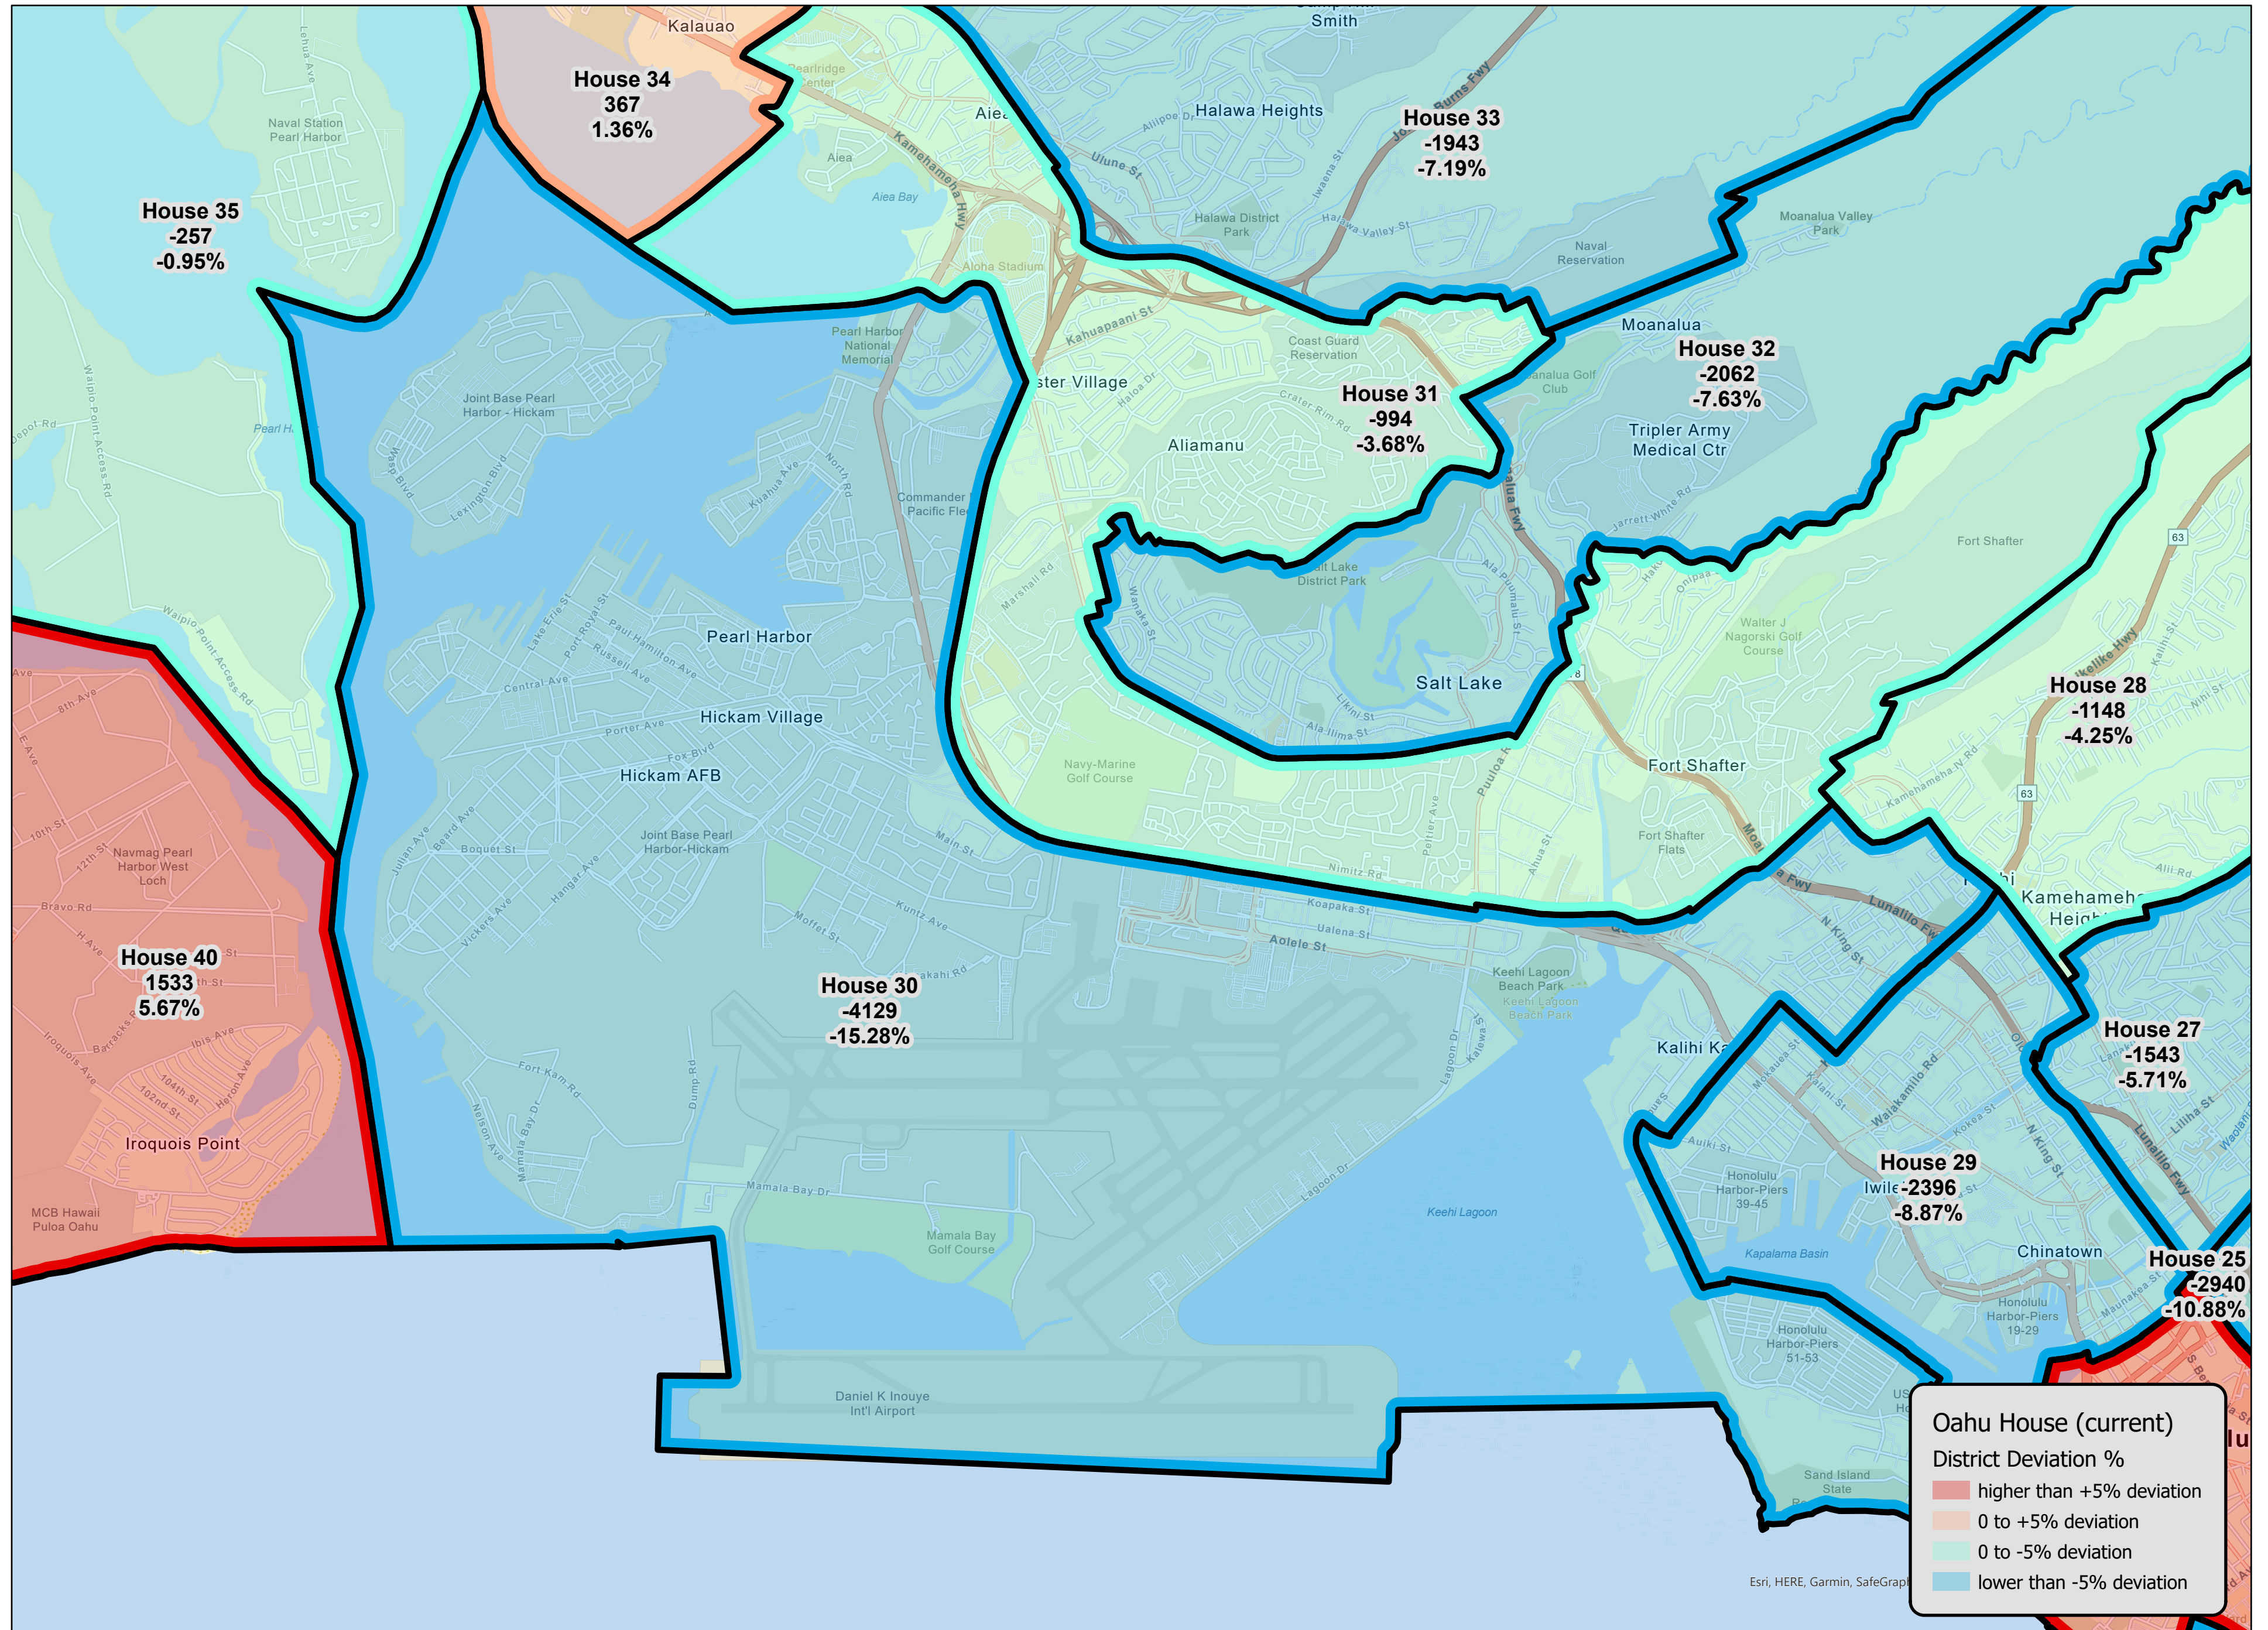

Oahu BIU House 26 - Current (2011-2020) District Deviations

Esri Community Maps Contributors, Esri, HERE, Garmin, SafeGraph

Oahu BIU House 27 - Current (2011-2020) District Deviations

**Oahu House (current)**  
**District Deviation %**

- higher than +5% deviation
- 0 to +5% deviation
- 0 to -5% deviation
- lower than -5% deviation

Oahu BIU House 28 - Current (2011-2020) District Deviations

Oahu BIU House 29 - Current (2011-2020) District Deviations

Oahu BIU House 30 - Current (2011-2020) District Deviations

Oahu House (current)  
 District Deviation %

- higher than +5% deviation
- 0 to +5% deviation
- 0 to -5% deviation
- lower than -5% deviation

Esri, HERE, Garmin, SafeGraph