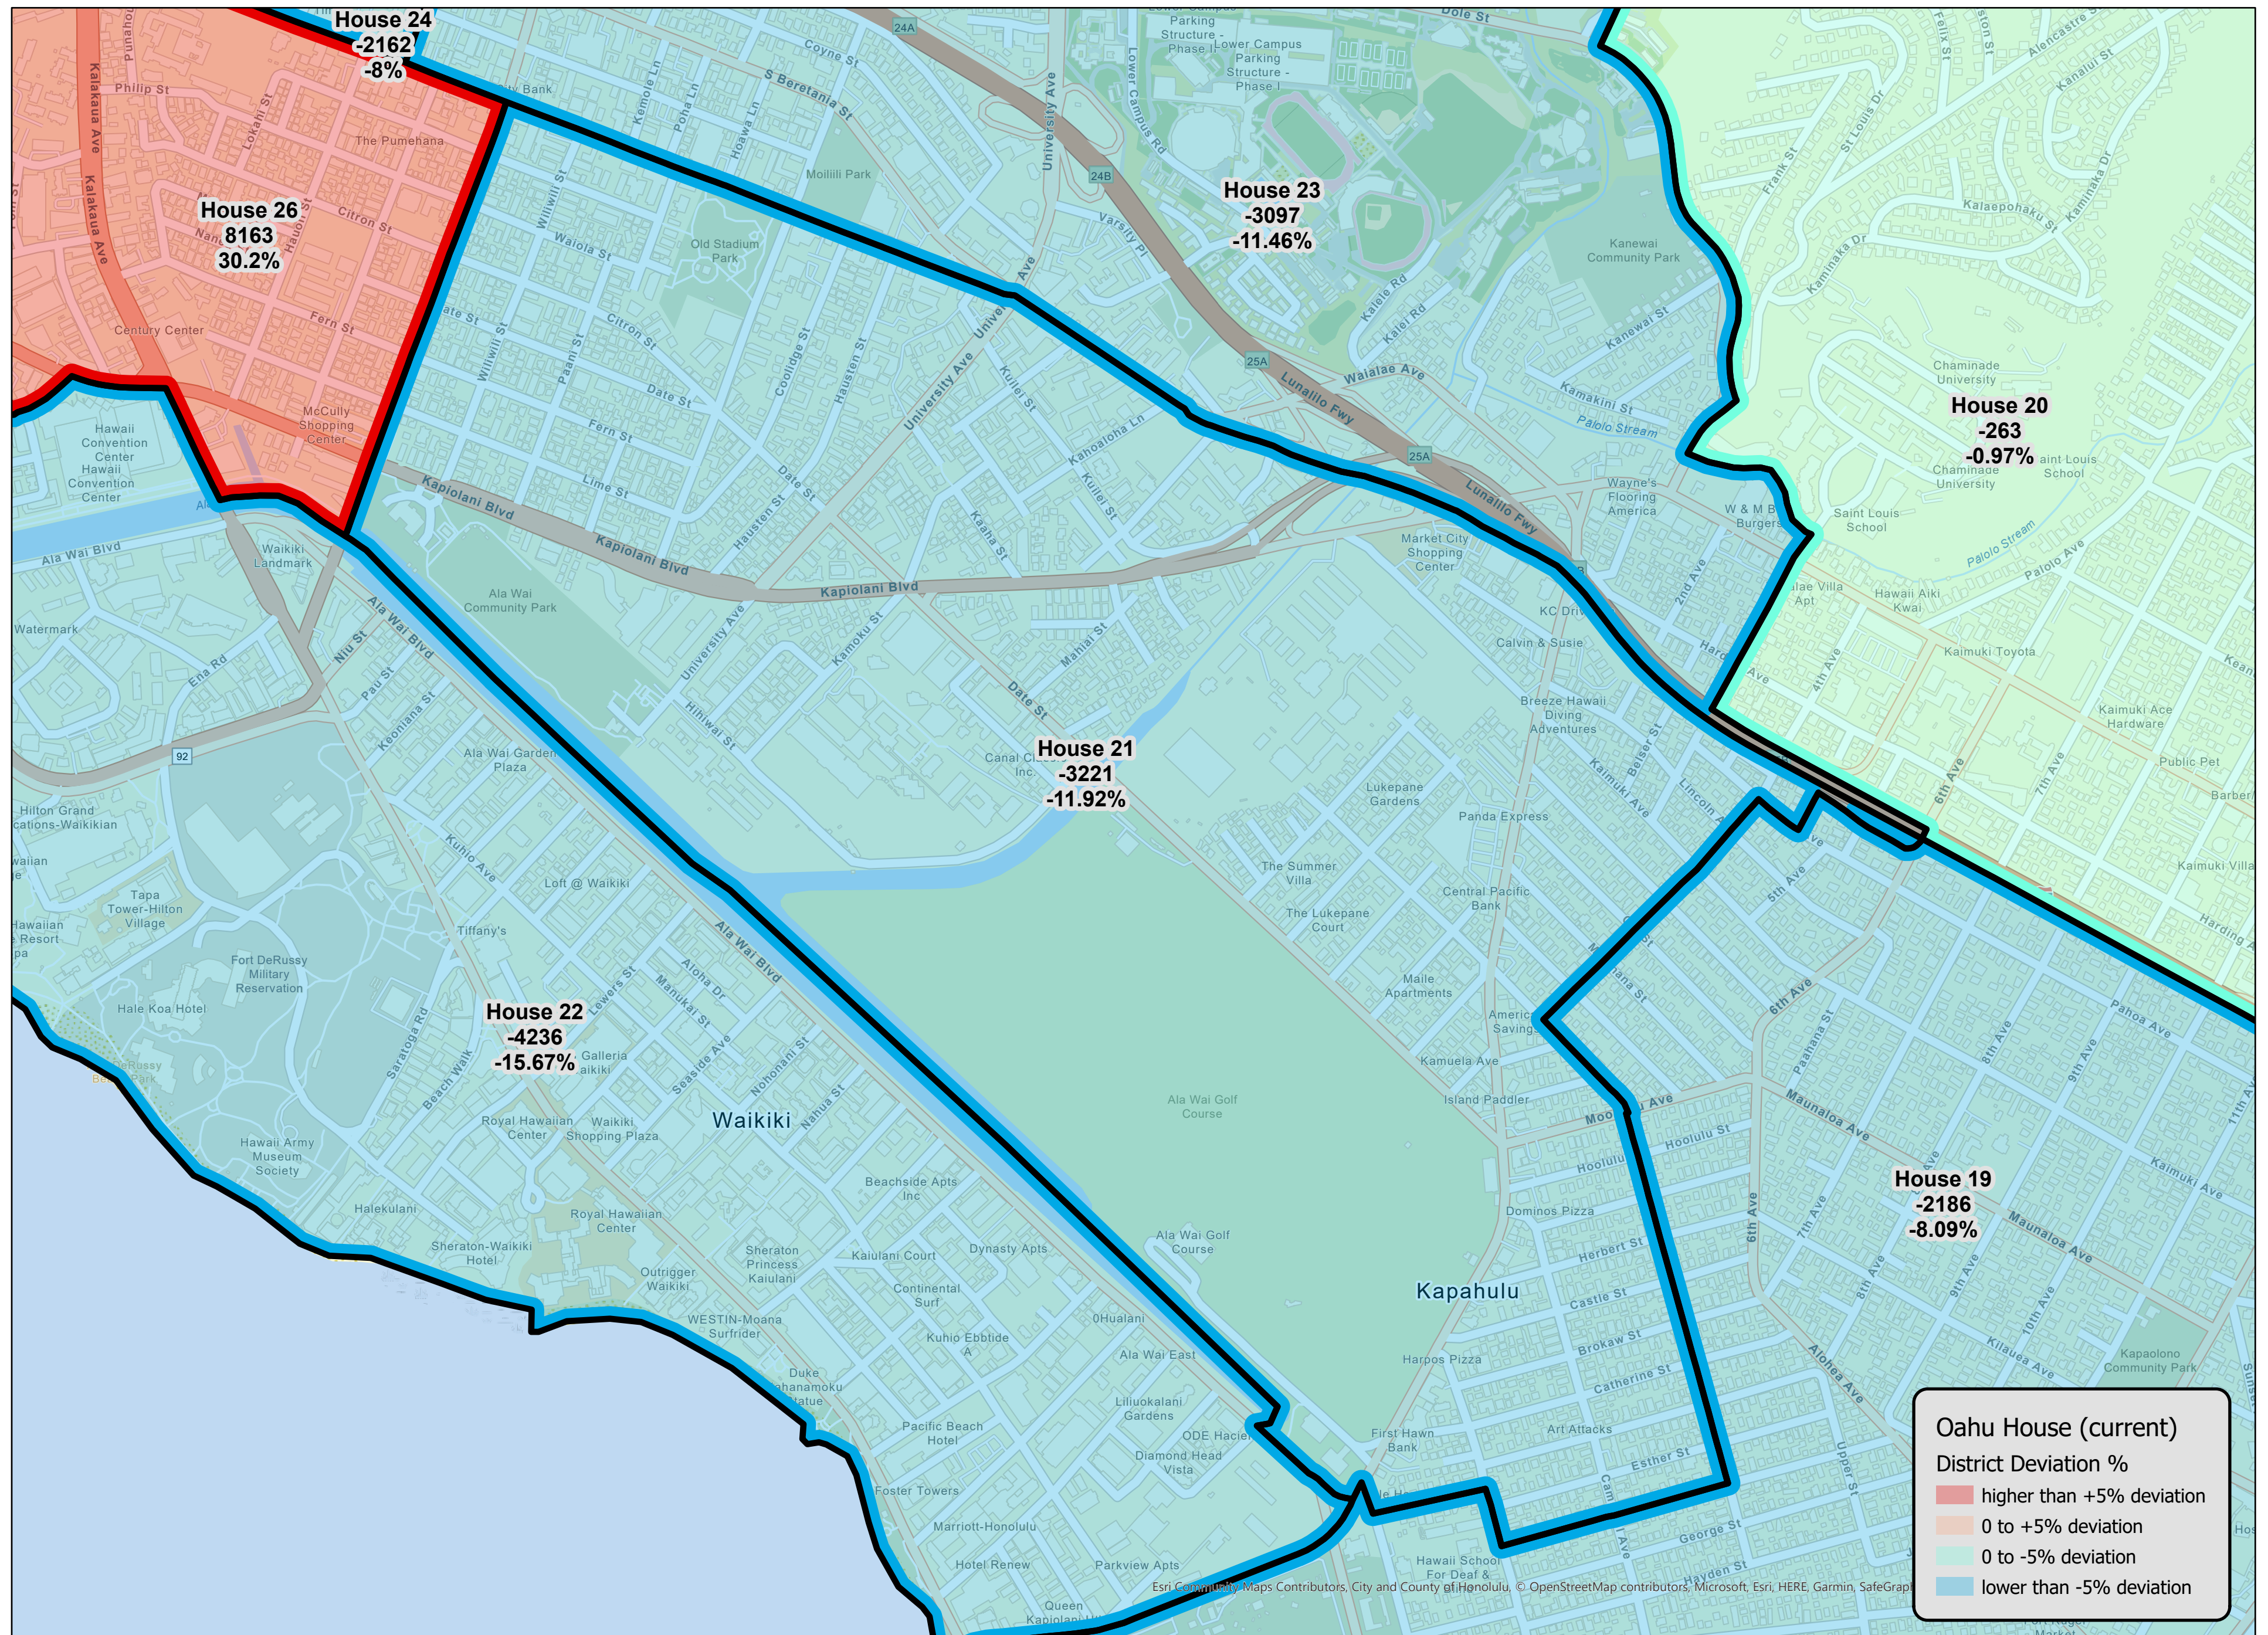

# Oahu BIU House 19 - Current (2011-2020) District Deviations

Oahu BIU House 20 - Current (2011-2020) District Deviations

**Oahu BIU House 21 - Current (2011-2020) District Deviations**

# Oahu BIU House 22 - Current (2011-2020) District Deviations

Oahu BIU House 23 - Current (2011-2020) District Deviations

Oahu BIU House 24 - Current (2011-2020) District Deviations

**Oahu BIU House 25 - Current (2011-2020) District Deviations**

Oahu BIU House 26 - Current (2011-2020) District Deviations

Esri Community Maps Contributors, Esri, HERE, Garmin, SafeGraph

Oahu BIU House 27 - Current (2011-2020) District Deviations

**Oahu House (current)**  
**District Deviation %**