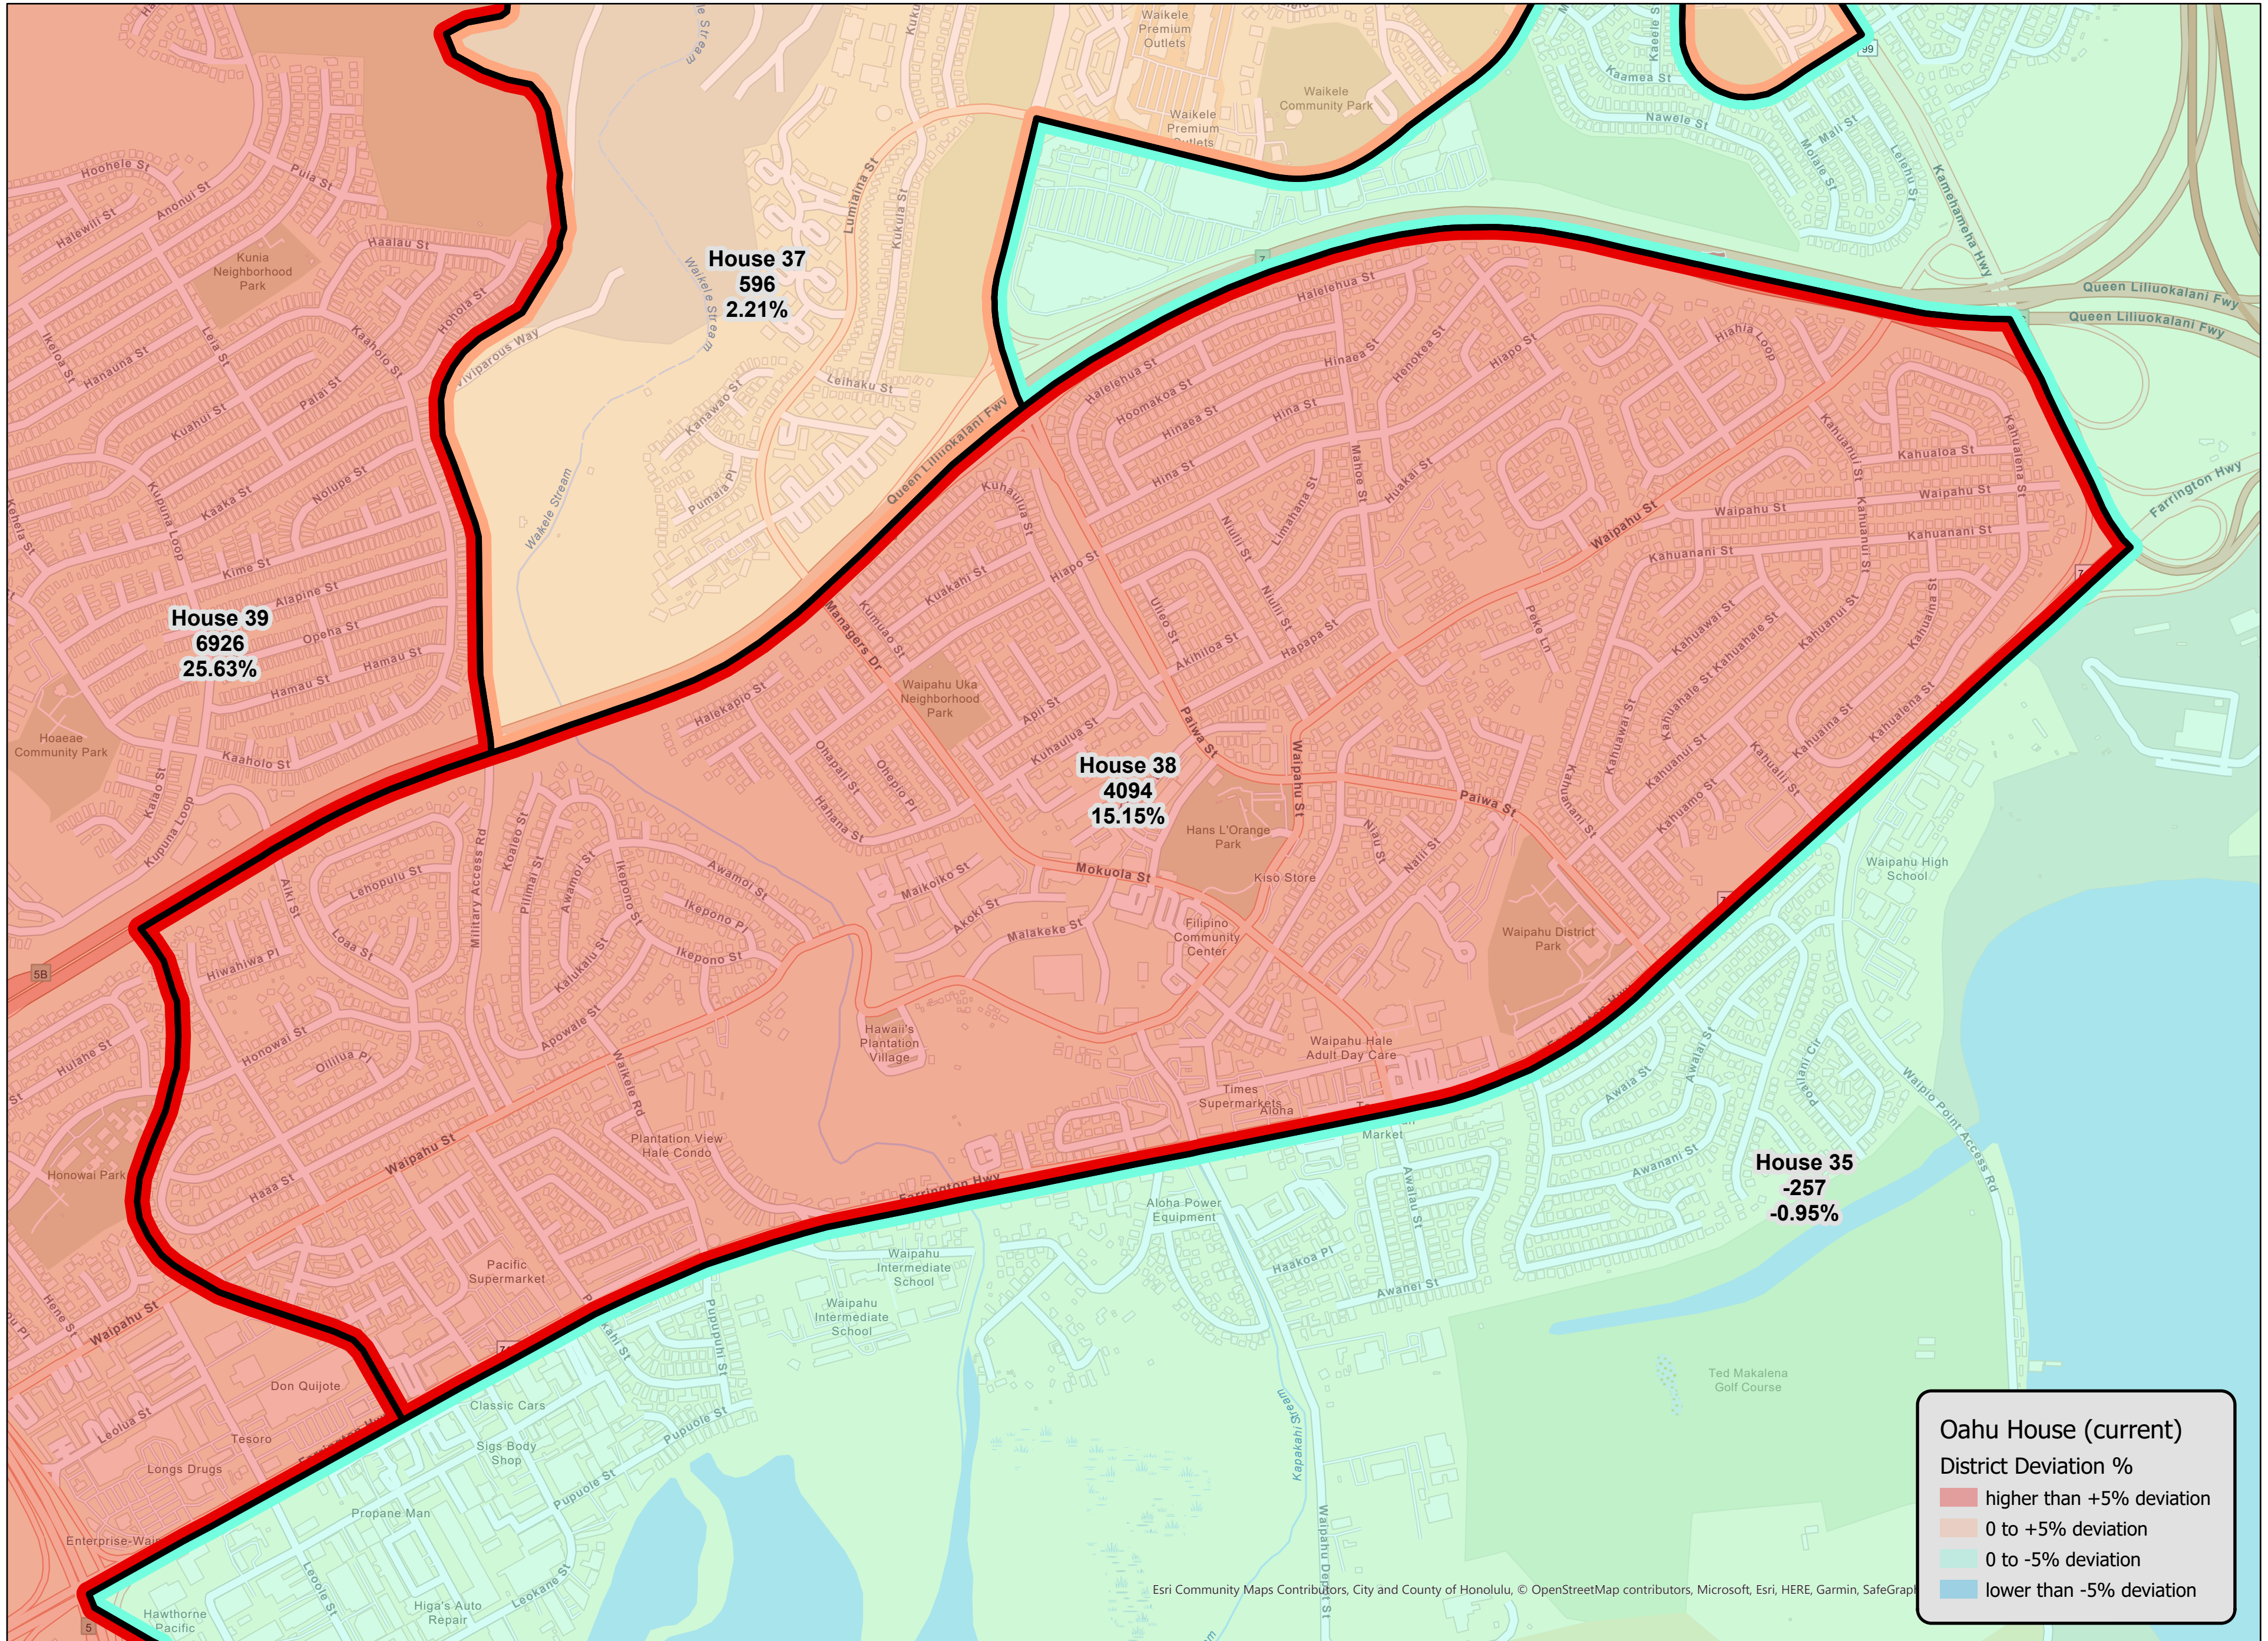

Oahu BIU House 38 - Current (2011-2020) District Deviations