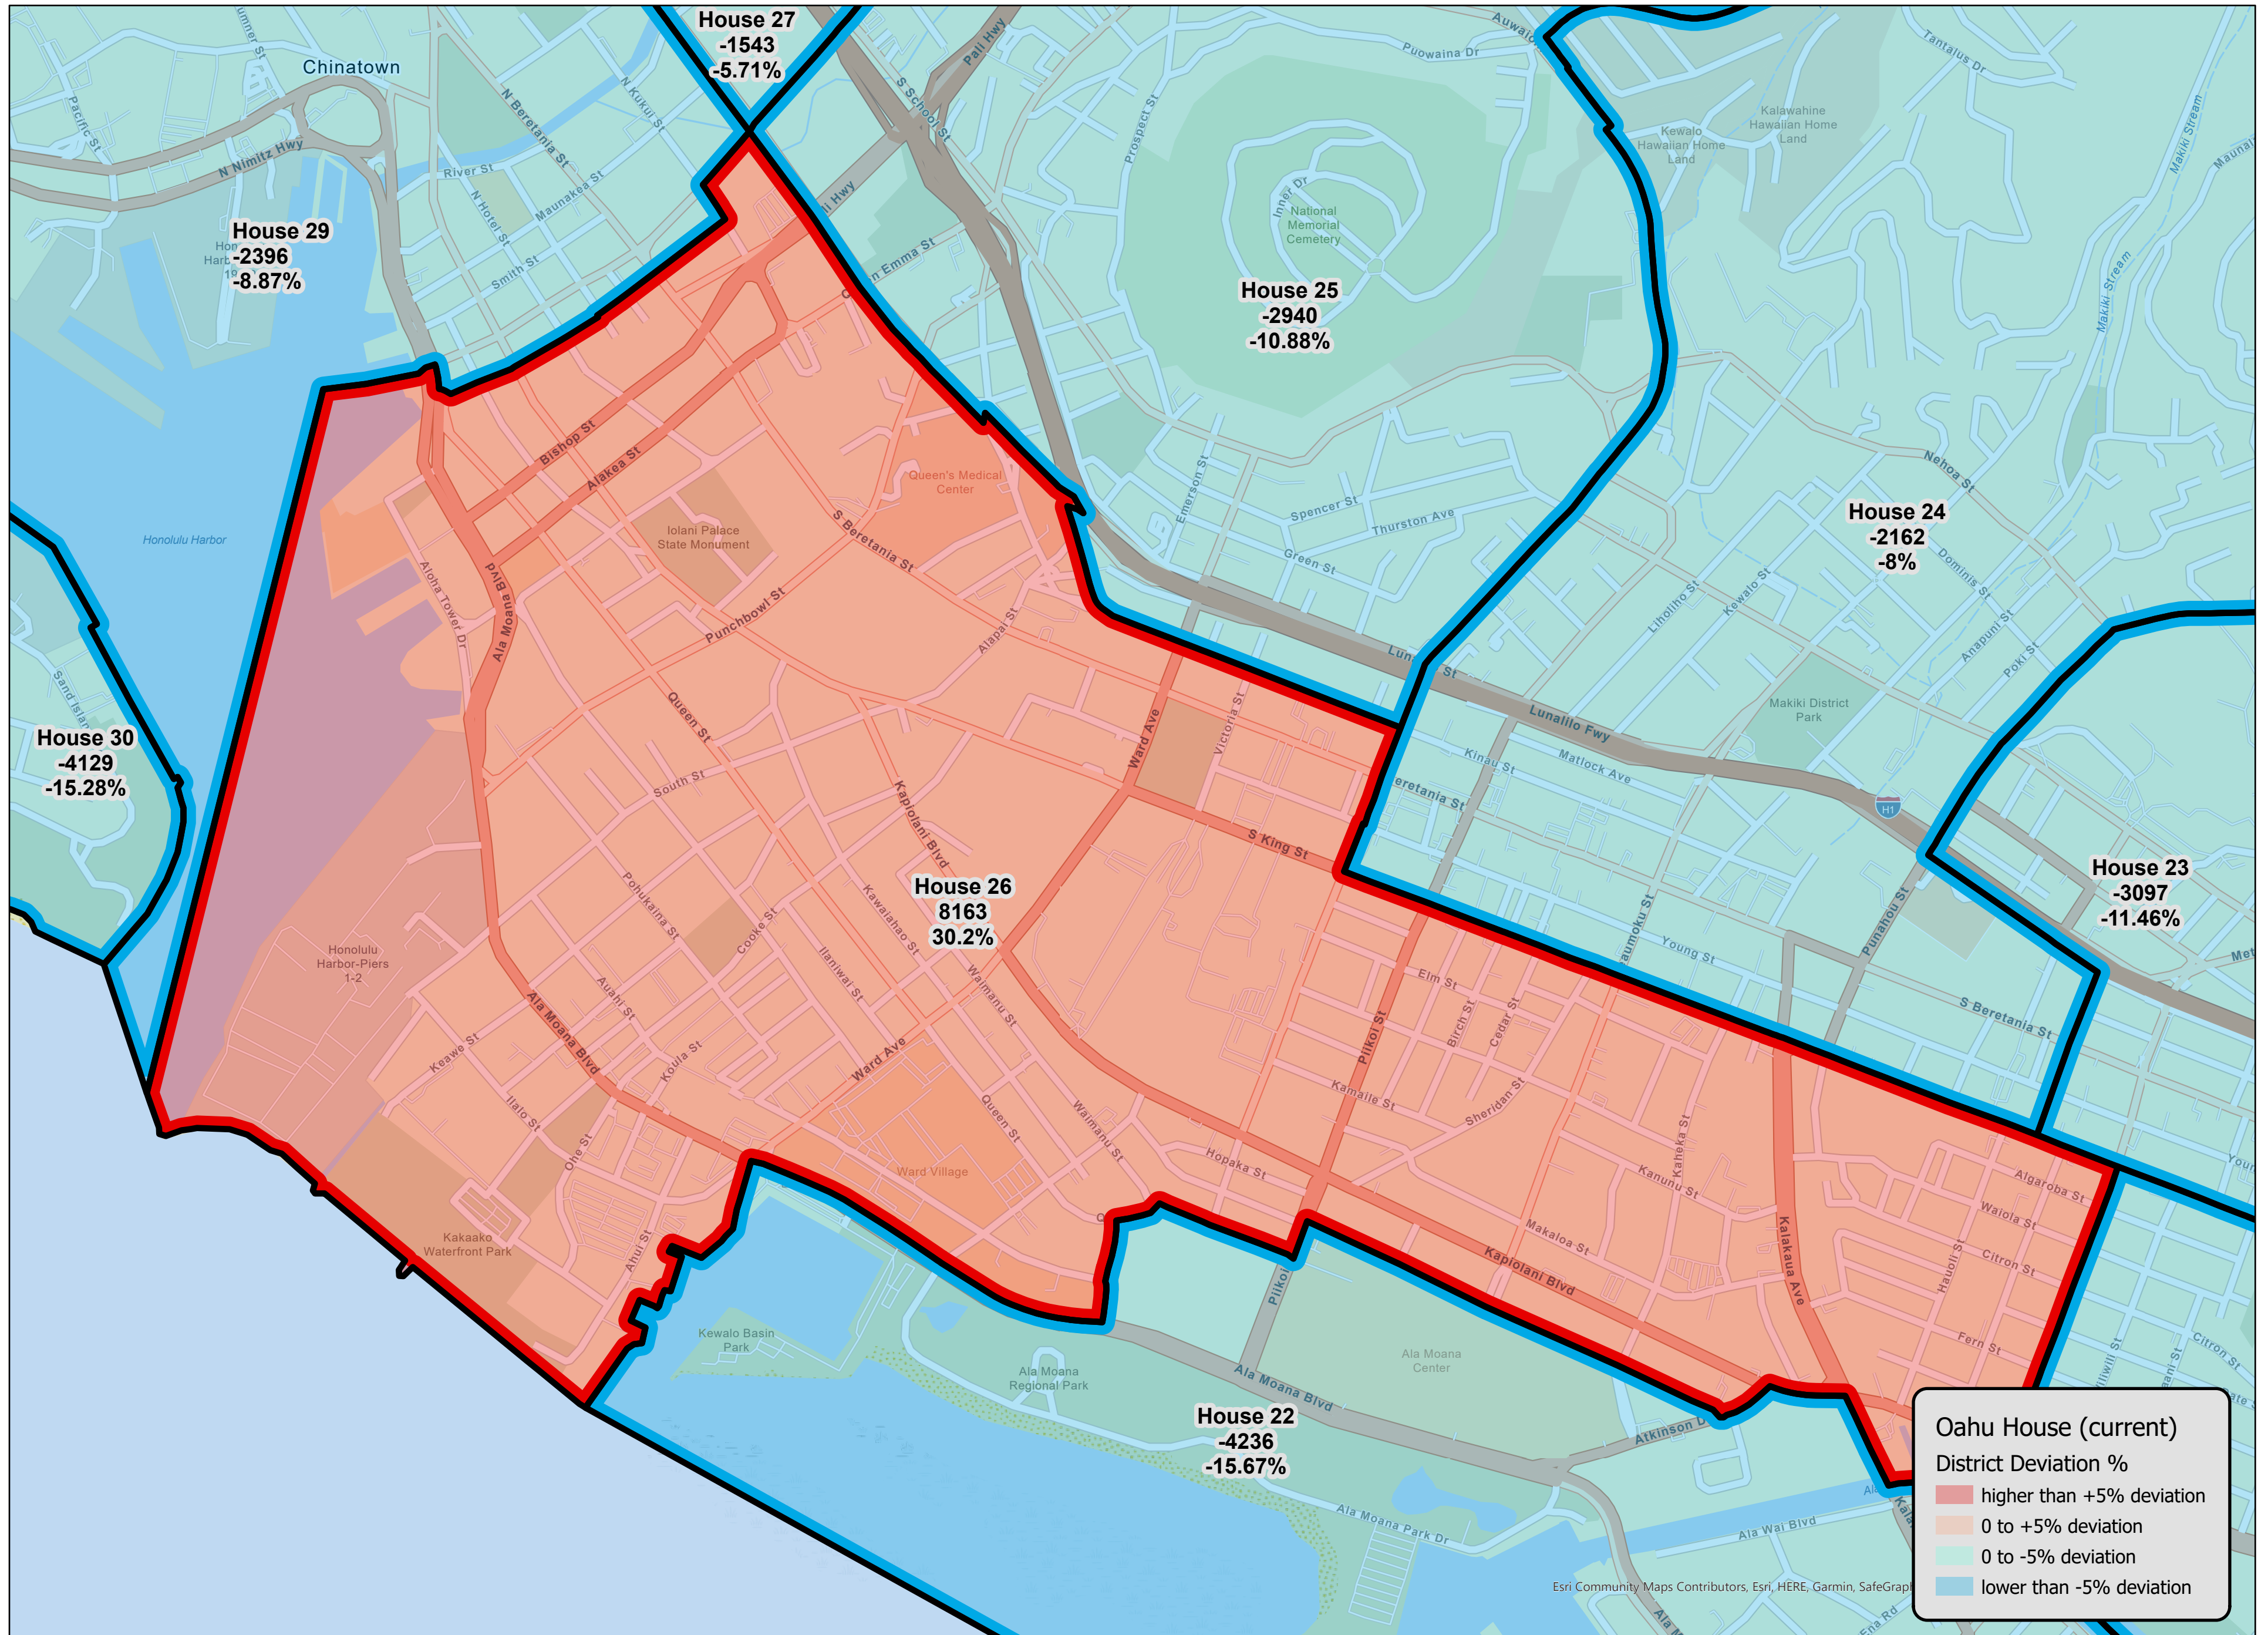

# Oahu BIU House 19 - Current (2011-2020) District Deviations

Oahu BIU House 20 - Current (2011-2020) District Deviations

**Oahu BIU House 21 - Current (2011-2020) District Deviations**

# Oahu BIU House 22 - Current (2011-2020) District Deviations

Oahu BIU House 23 - Current (2011-2020) District Deviations

Oahu BIU House 24 - Current (2011-2020) District Deviations

**Oahu BIU House 25 - Current (2011-2020) District Deviations**

Oahu BIU House 26 - Current (2011-2020) District Deviations

Esri Community Maps Contributors, Esri, HERE, Garmin, SafeGraph

Oahu BIU House 27 - Current (2011-2020) District Deviations

**Oahu House (current)**  
**District Deviation %**