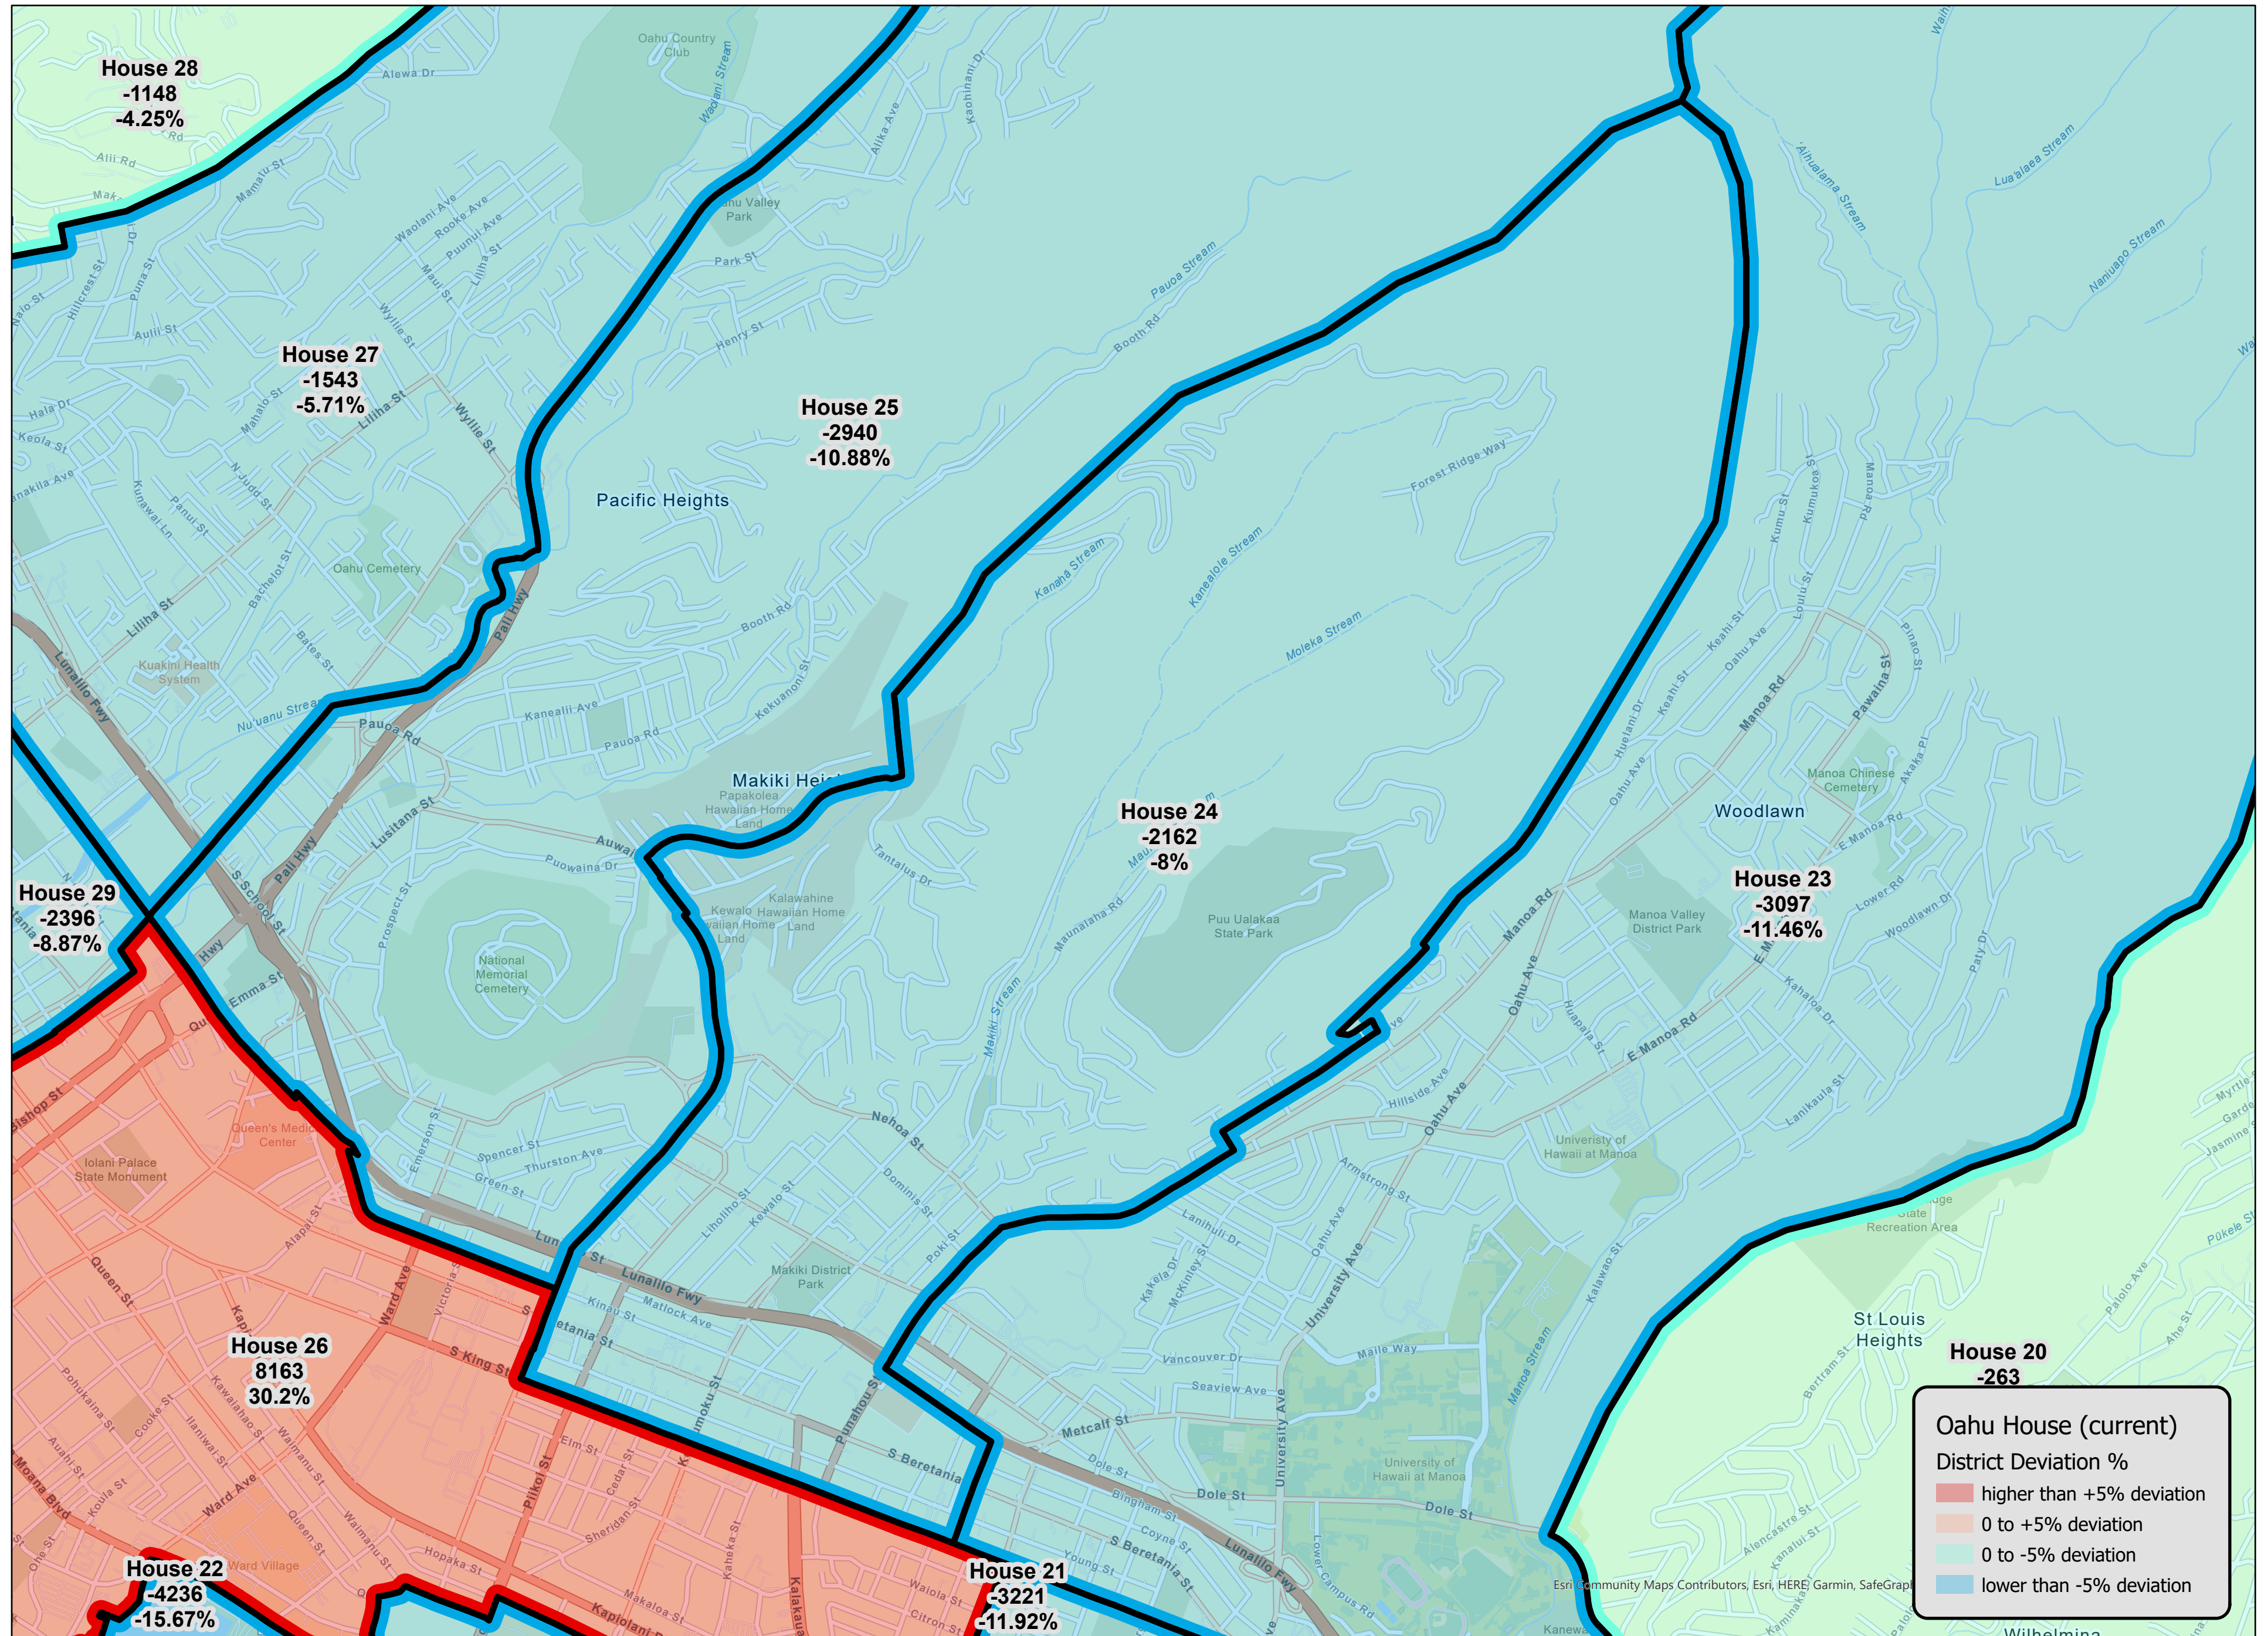

# Oahu BIU House 19 - Current (2011-2020) District Deviations

Oahu BIU House 20 - Current (2011-2020) District Deviations

**Oahu BIU House 21 - Current (2011-2020) District Deviations**

# Oahu BIU House 22 - Current (2011-2020) District Deviations

Oahu BIU House 23 - Current (2011-2020) District Deviations

Oahu BIU House 24 - Current (2011-2020) District Deviations

**Oahu BIU House 25 - Current (2011-2020) District Deviations**

Oahu BIU House 26 - Current (2011-2020) District Deviations

Esri Community Maps Contributors, Esri, HERE, Garmin, SafeGraph

Oahu BIU House 27 - Current (2011-2020) District Deviations

**Oahu House (current)**  
**District Deviation %**

Oahu BIU House 30 - Current (2011-2020) District Deviations

Oahu House (current)  
 District Deviation %

- higher than +5% deviation
- 0 to +5% deviation
- 0 to -5% deviation
- lower than -5% deviation

Esri, HERE, Garmin, SafeGraph