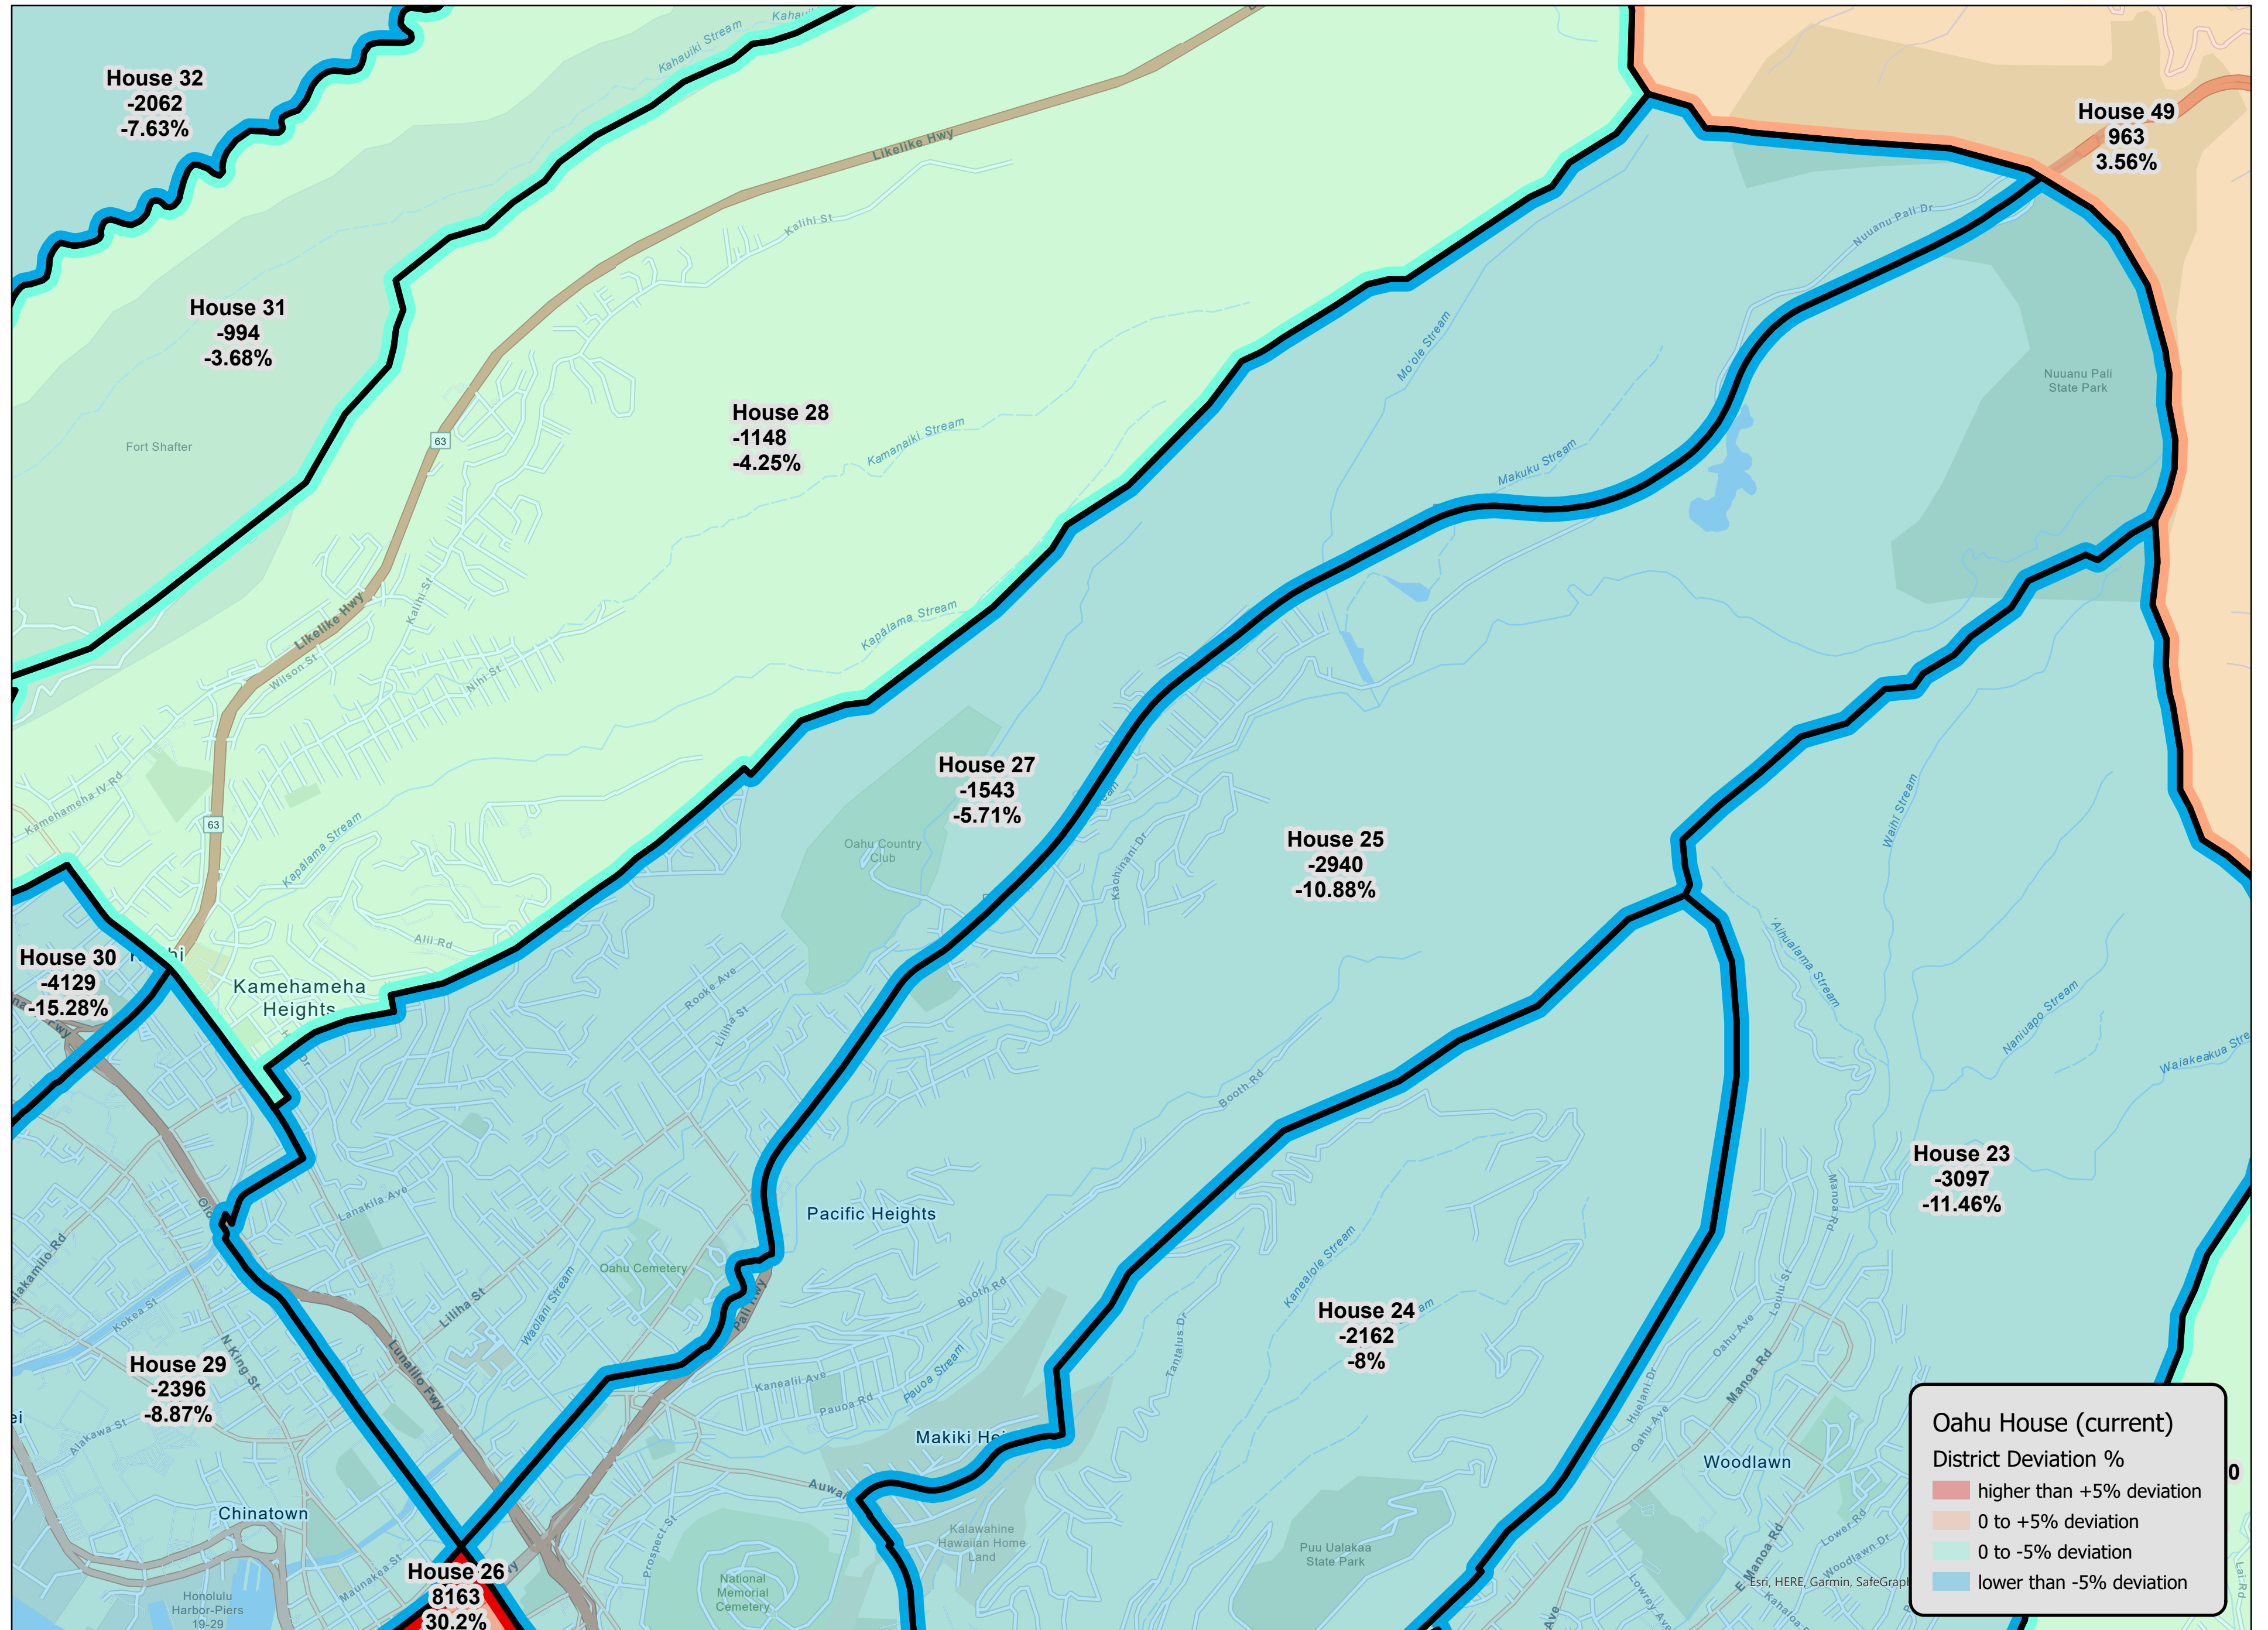

# Oahu BIU House 19 - Current (2011-2020) District Deviations

Oahu BIU House 20 - Current (2011-2020) District Deviations

**Oahu BIU House 21 - Current (2011-2020) District Deviations**

# Oahu BIU House 22 - Current (2011-2020) District Deviations

Oahu BIU House 23 - Current (2011-2020) District Deviations

Oahu BIU House 24 - Current (2011-2020) District Deviations

**Oahu BIU House 25 - Current (2011-2020) District Deviations**

Oahu BIU House 26 - Current (2011-2020) District Deviations

Esri Community Maps Contributors, Esri, HERE, Garmin, SafeGraph

Oahu BIU House 27 - Current (2011-2020) District Deviations

**Oahu House (current)**  
**District Deviation %**

Oahu BIU House 30 - Current (2011-2020) District Deviations

Oahu House (current)  
 District Deviation %

- higher than +5% deviation
- 0 to +5% deviation
- 0 to -5% deviation
- lower than -5% deviation

Esri, HERE, Garmin, SafeGraph