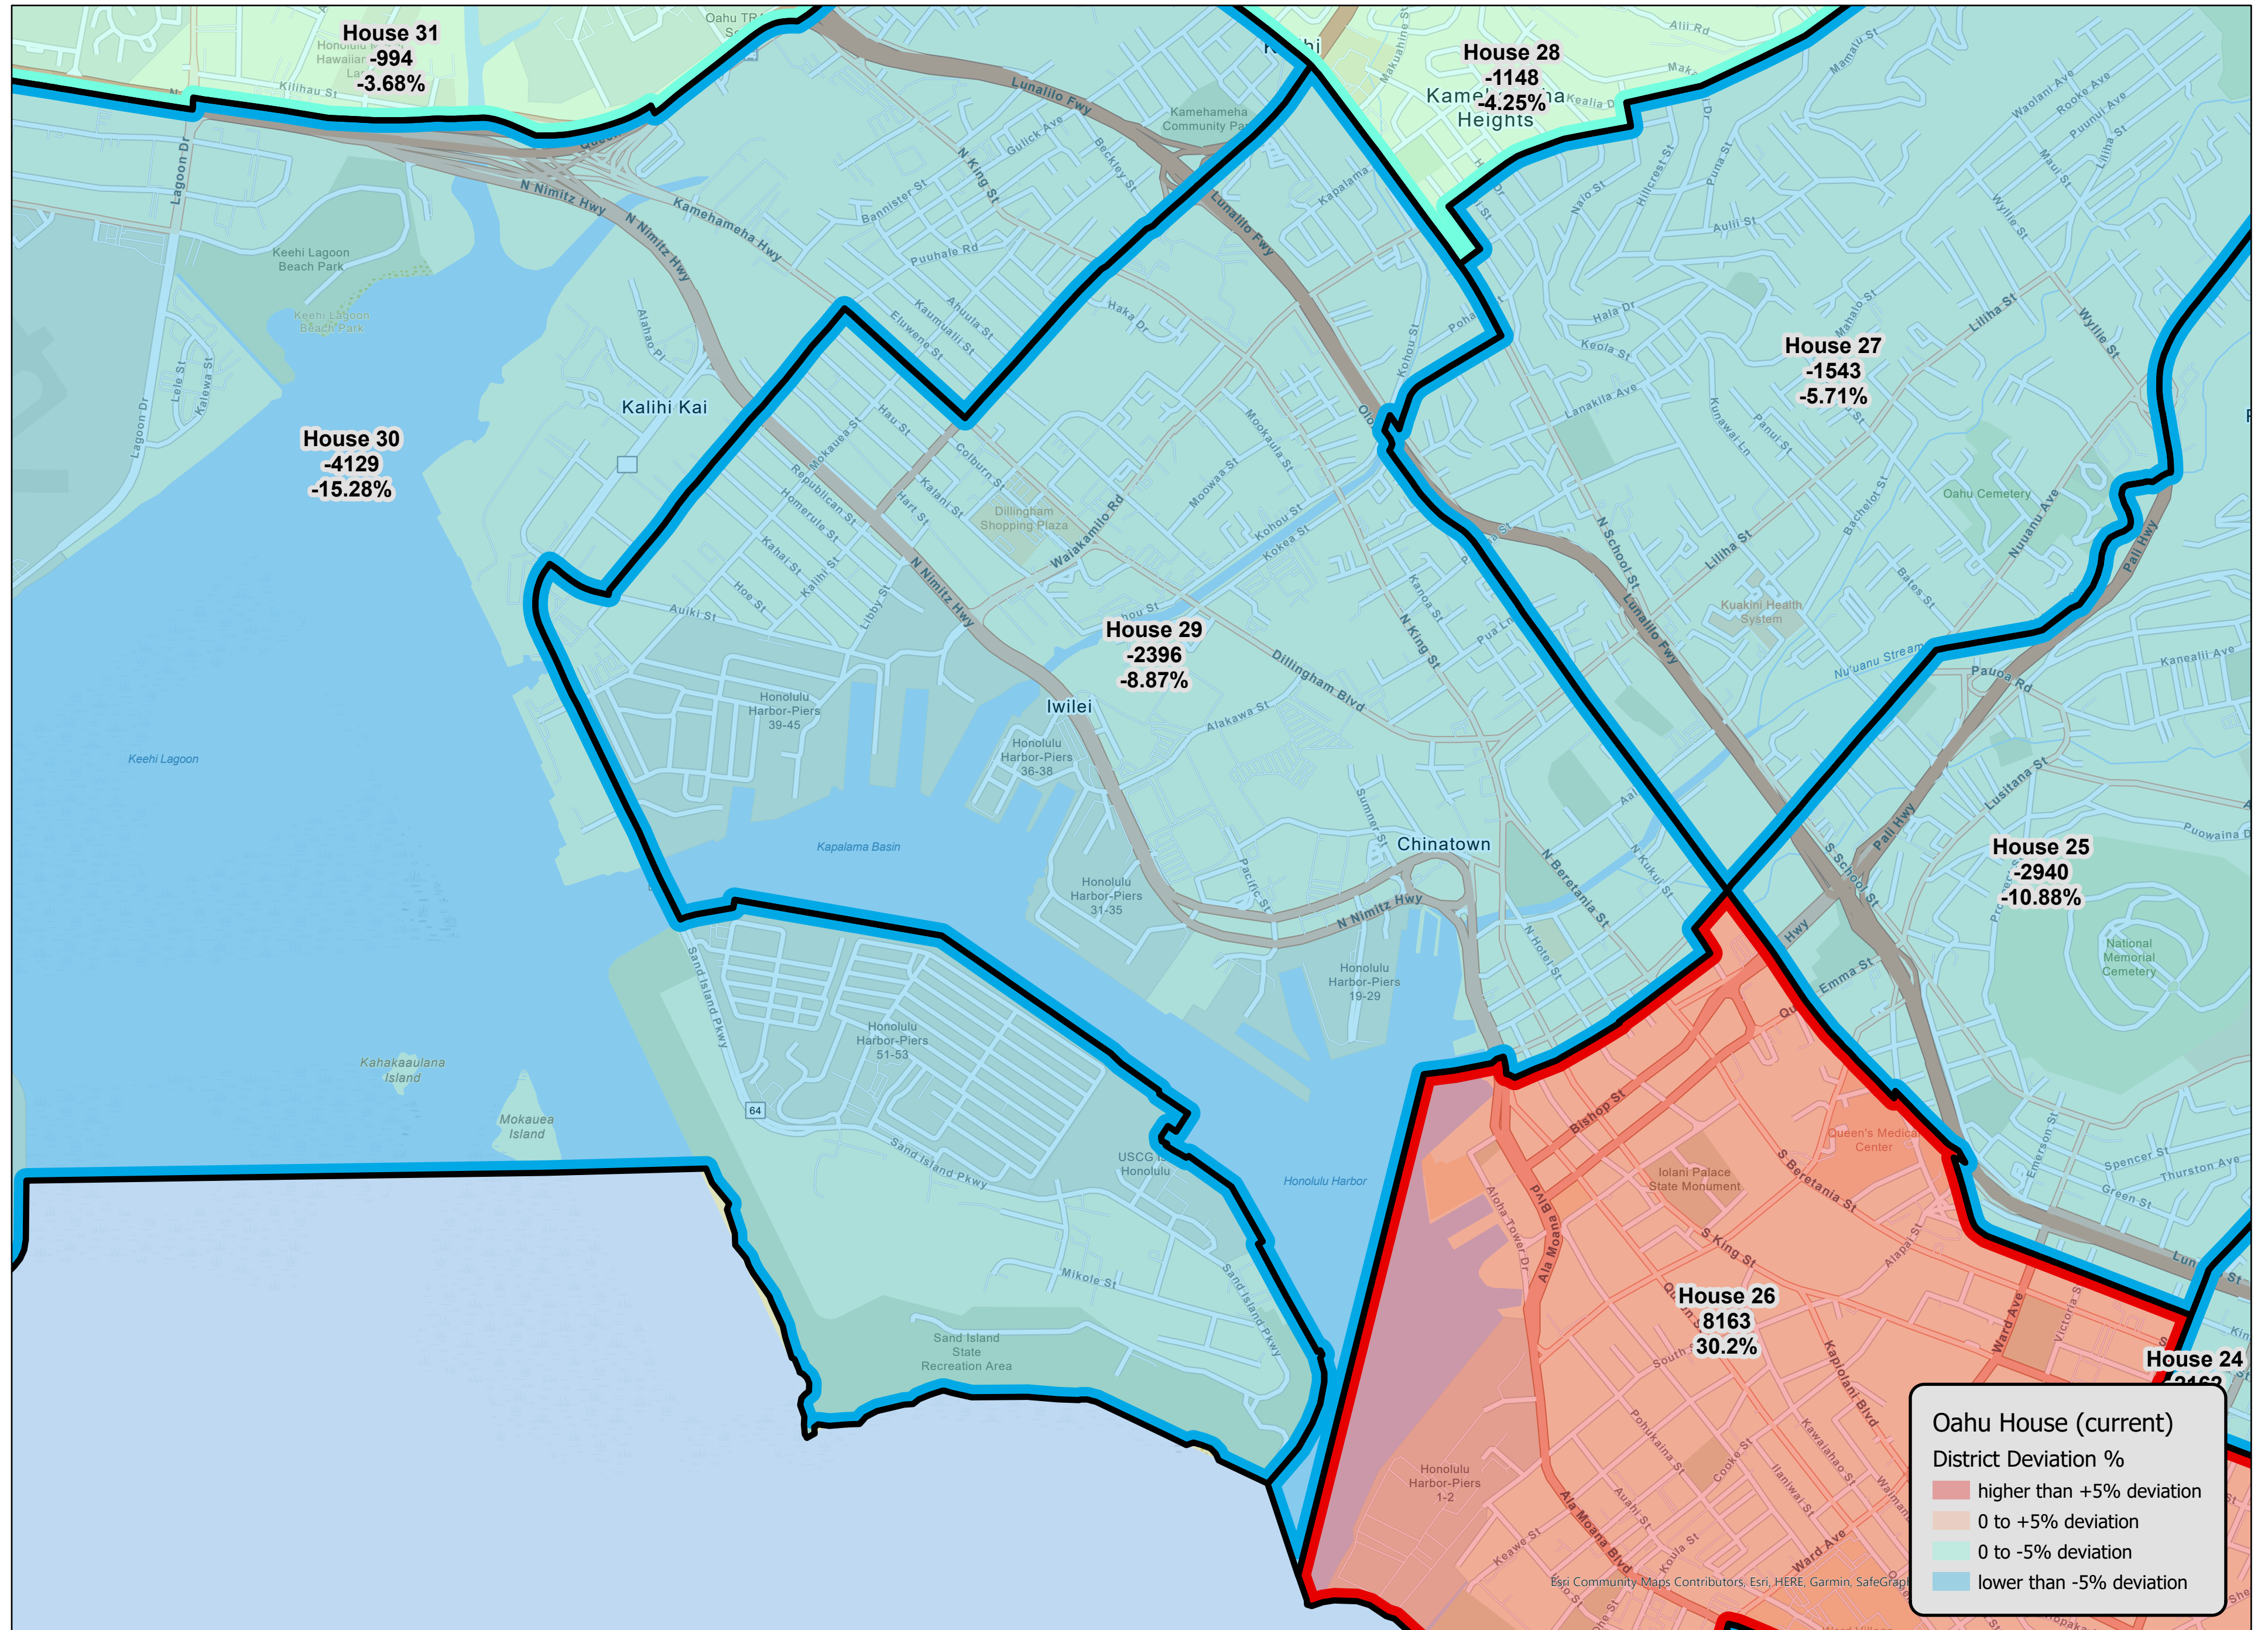

# Oahu BIU House 22 - Current (2011-2020) District Deviations

Oahu BIU House 23 - Current (2011-2020) District Deviations

Oahu BIU House 24 - Current (2011-2020) District Deviations

**Oahu BIU House 25 - Current (2011-2020) District Deviations**

Oahu BIU House 26 - Current (2011-2020) District Deviations

Esri Community Maps Contributors, Esri, HERE, Garmin, SafeGraph

Oahu BIU House 27 - Current (2011-2020) District Deviations

**Oahu House (current)**  
**District Deviation %**

- higher than +5% deviation
- 0 to +5% deviation
- 0 to -5% deviation
- lower than -5% deviation

Oahu BIU House 28 - Current (2011-2020) District Deviations

Oahu BIU House 29 - Current (2011-2020) District Deviations

Oahu BIU House 30 - Current (2011-2020) District Deviations

Oahu House (current)  
 District Deviation %

- higher than +5% deviation
- 0 to +5% deviation
- 0 to -5% deviation
- lower than -5% deviation

Esri, HERE, Garmin, SafeGraph