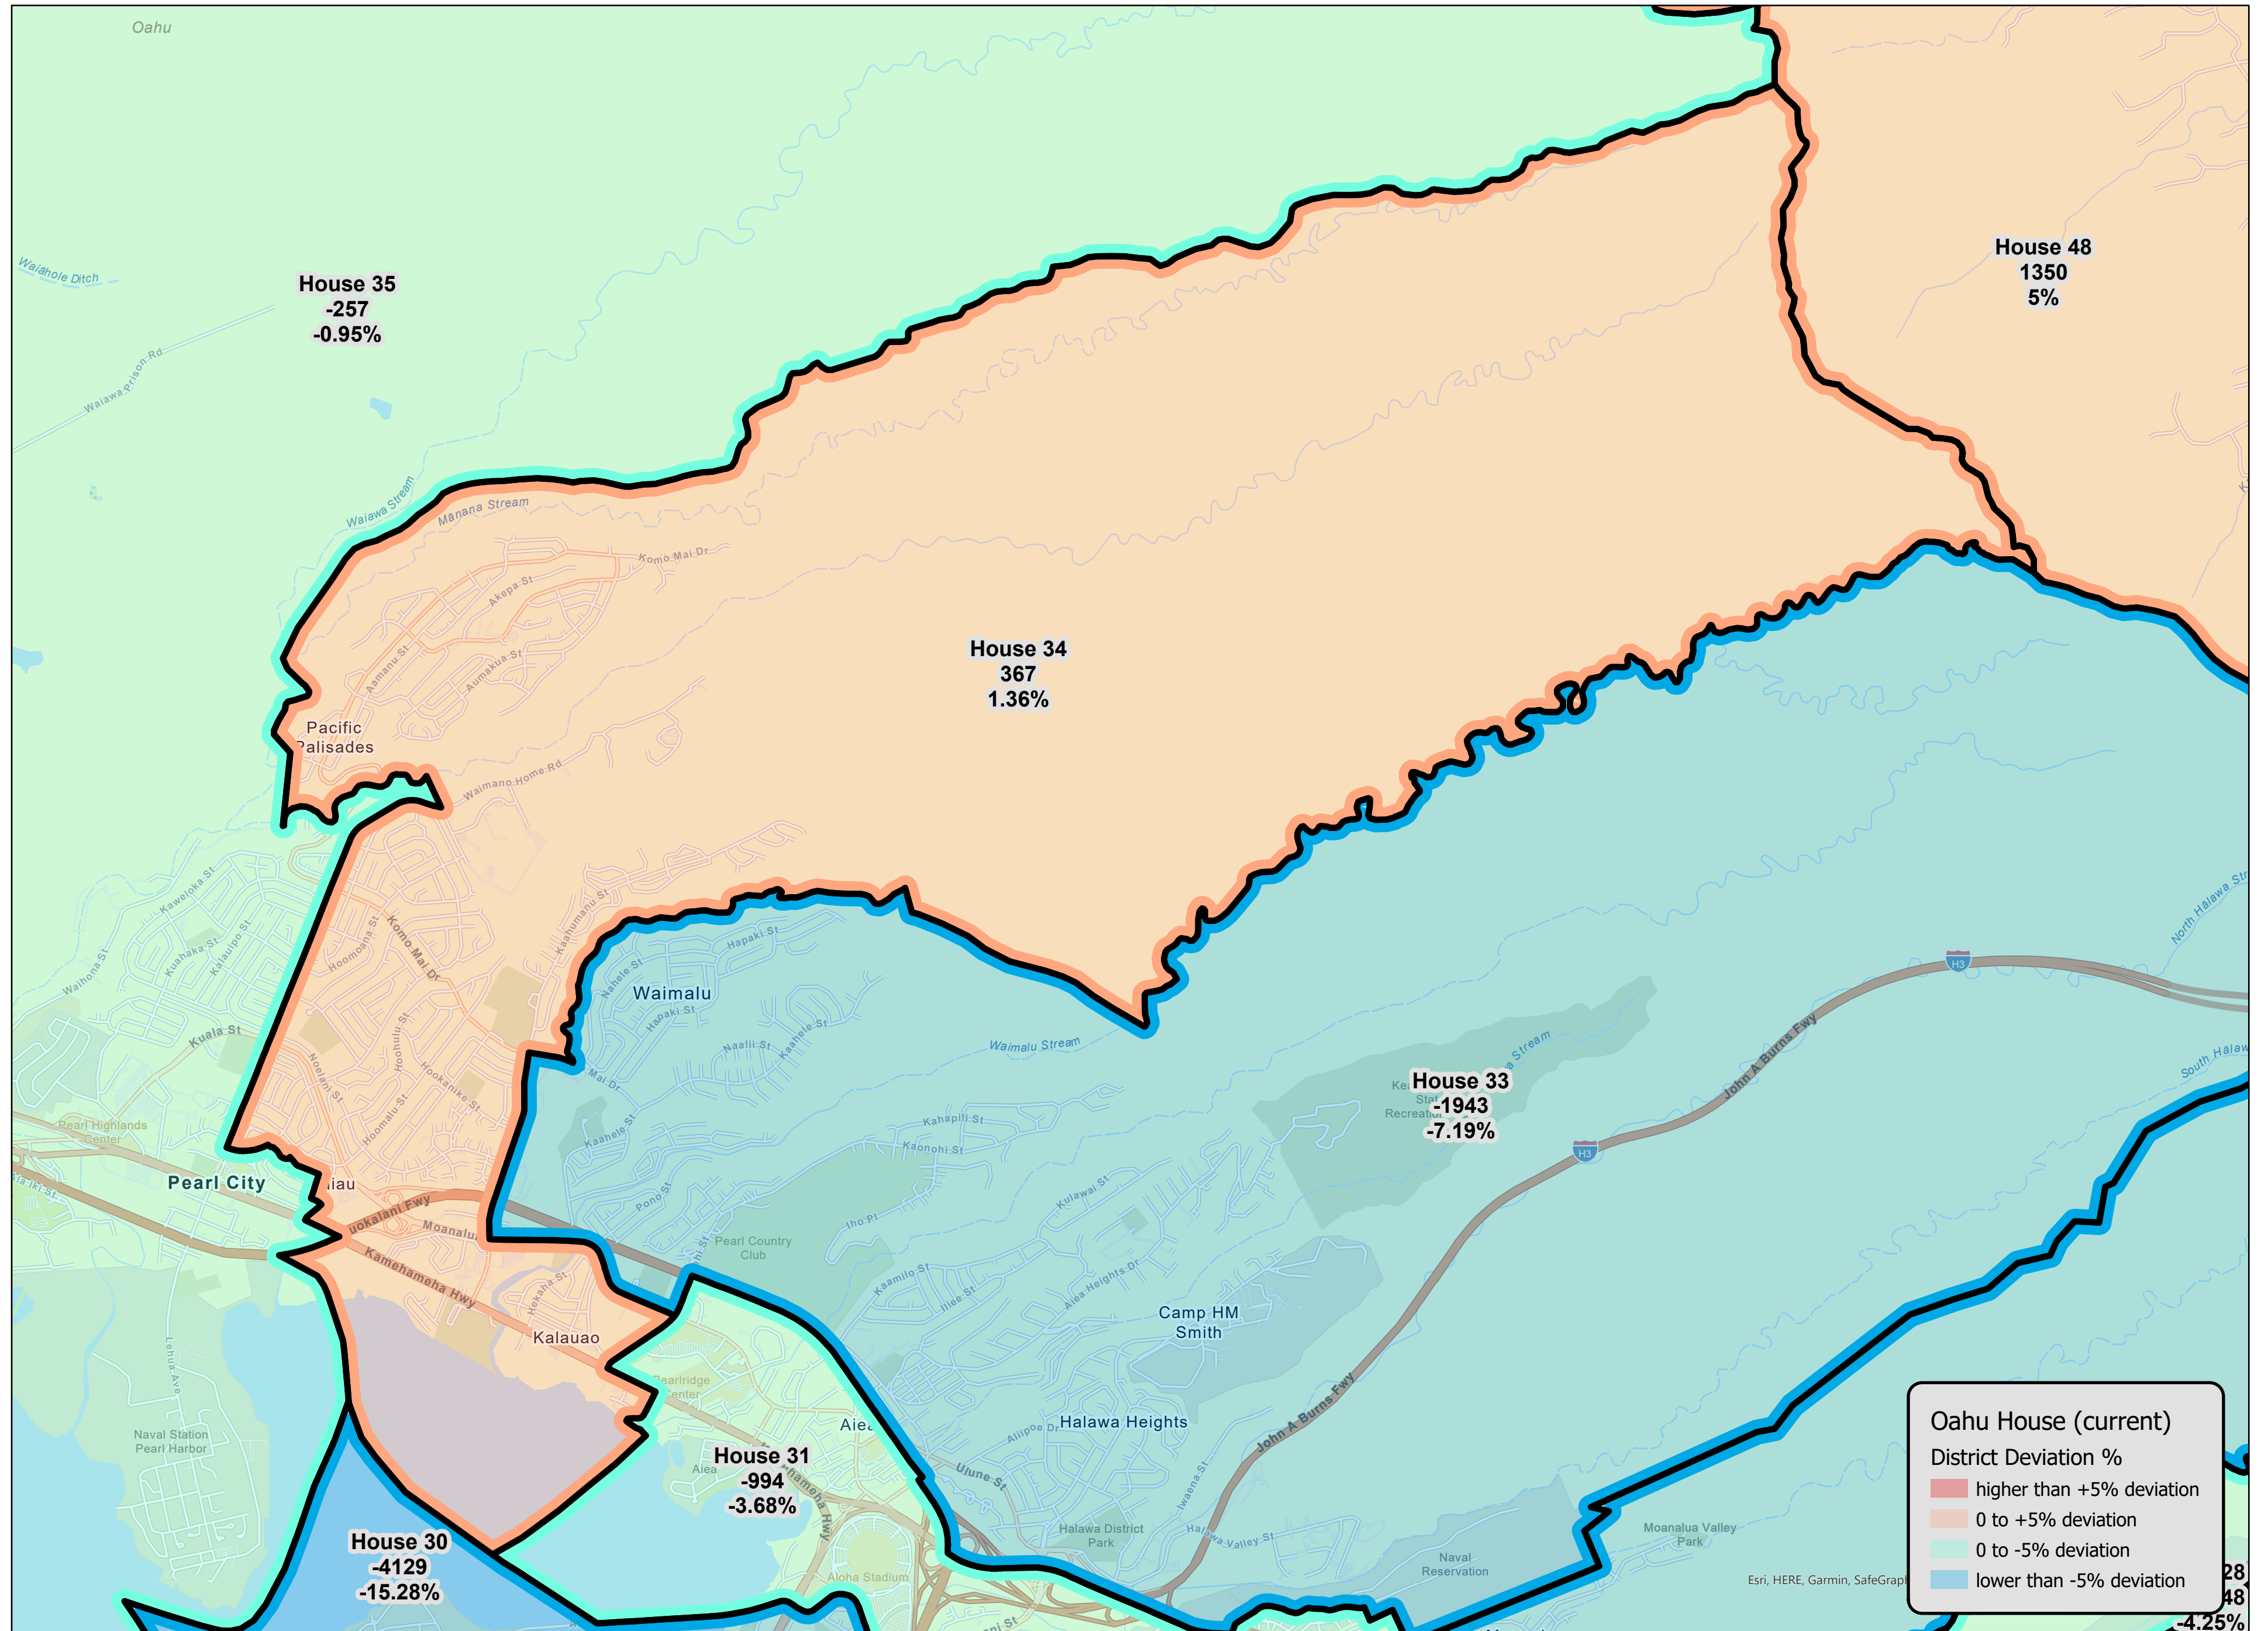

Oahu BIU House 30 - Current (2011-2020) District Deviations

Oahu House (current)  
 District Deviation %

- higher than +5% deviation
- 0 to +5% deviation
- 0 to -5% deviation
- lower than -5% deviation

Esri, HERE, Garmin, SafeGraph

**Oahu BIU House 31 - Current (2011-2020) District Deviations**

Oahu BIU House 32 - Current (2011-2020) District Deviations

Oahu BIU House 33 - Current (2011-2020) District Deviations

Oahu BIU House 34 - Current (2011-2020) District Deviations