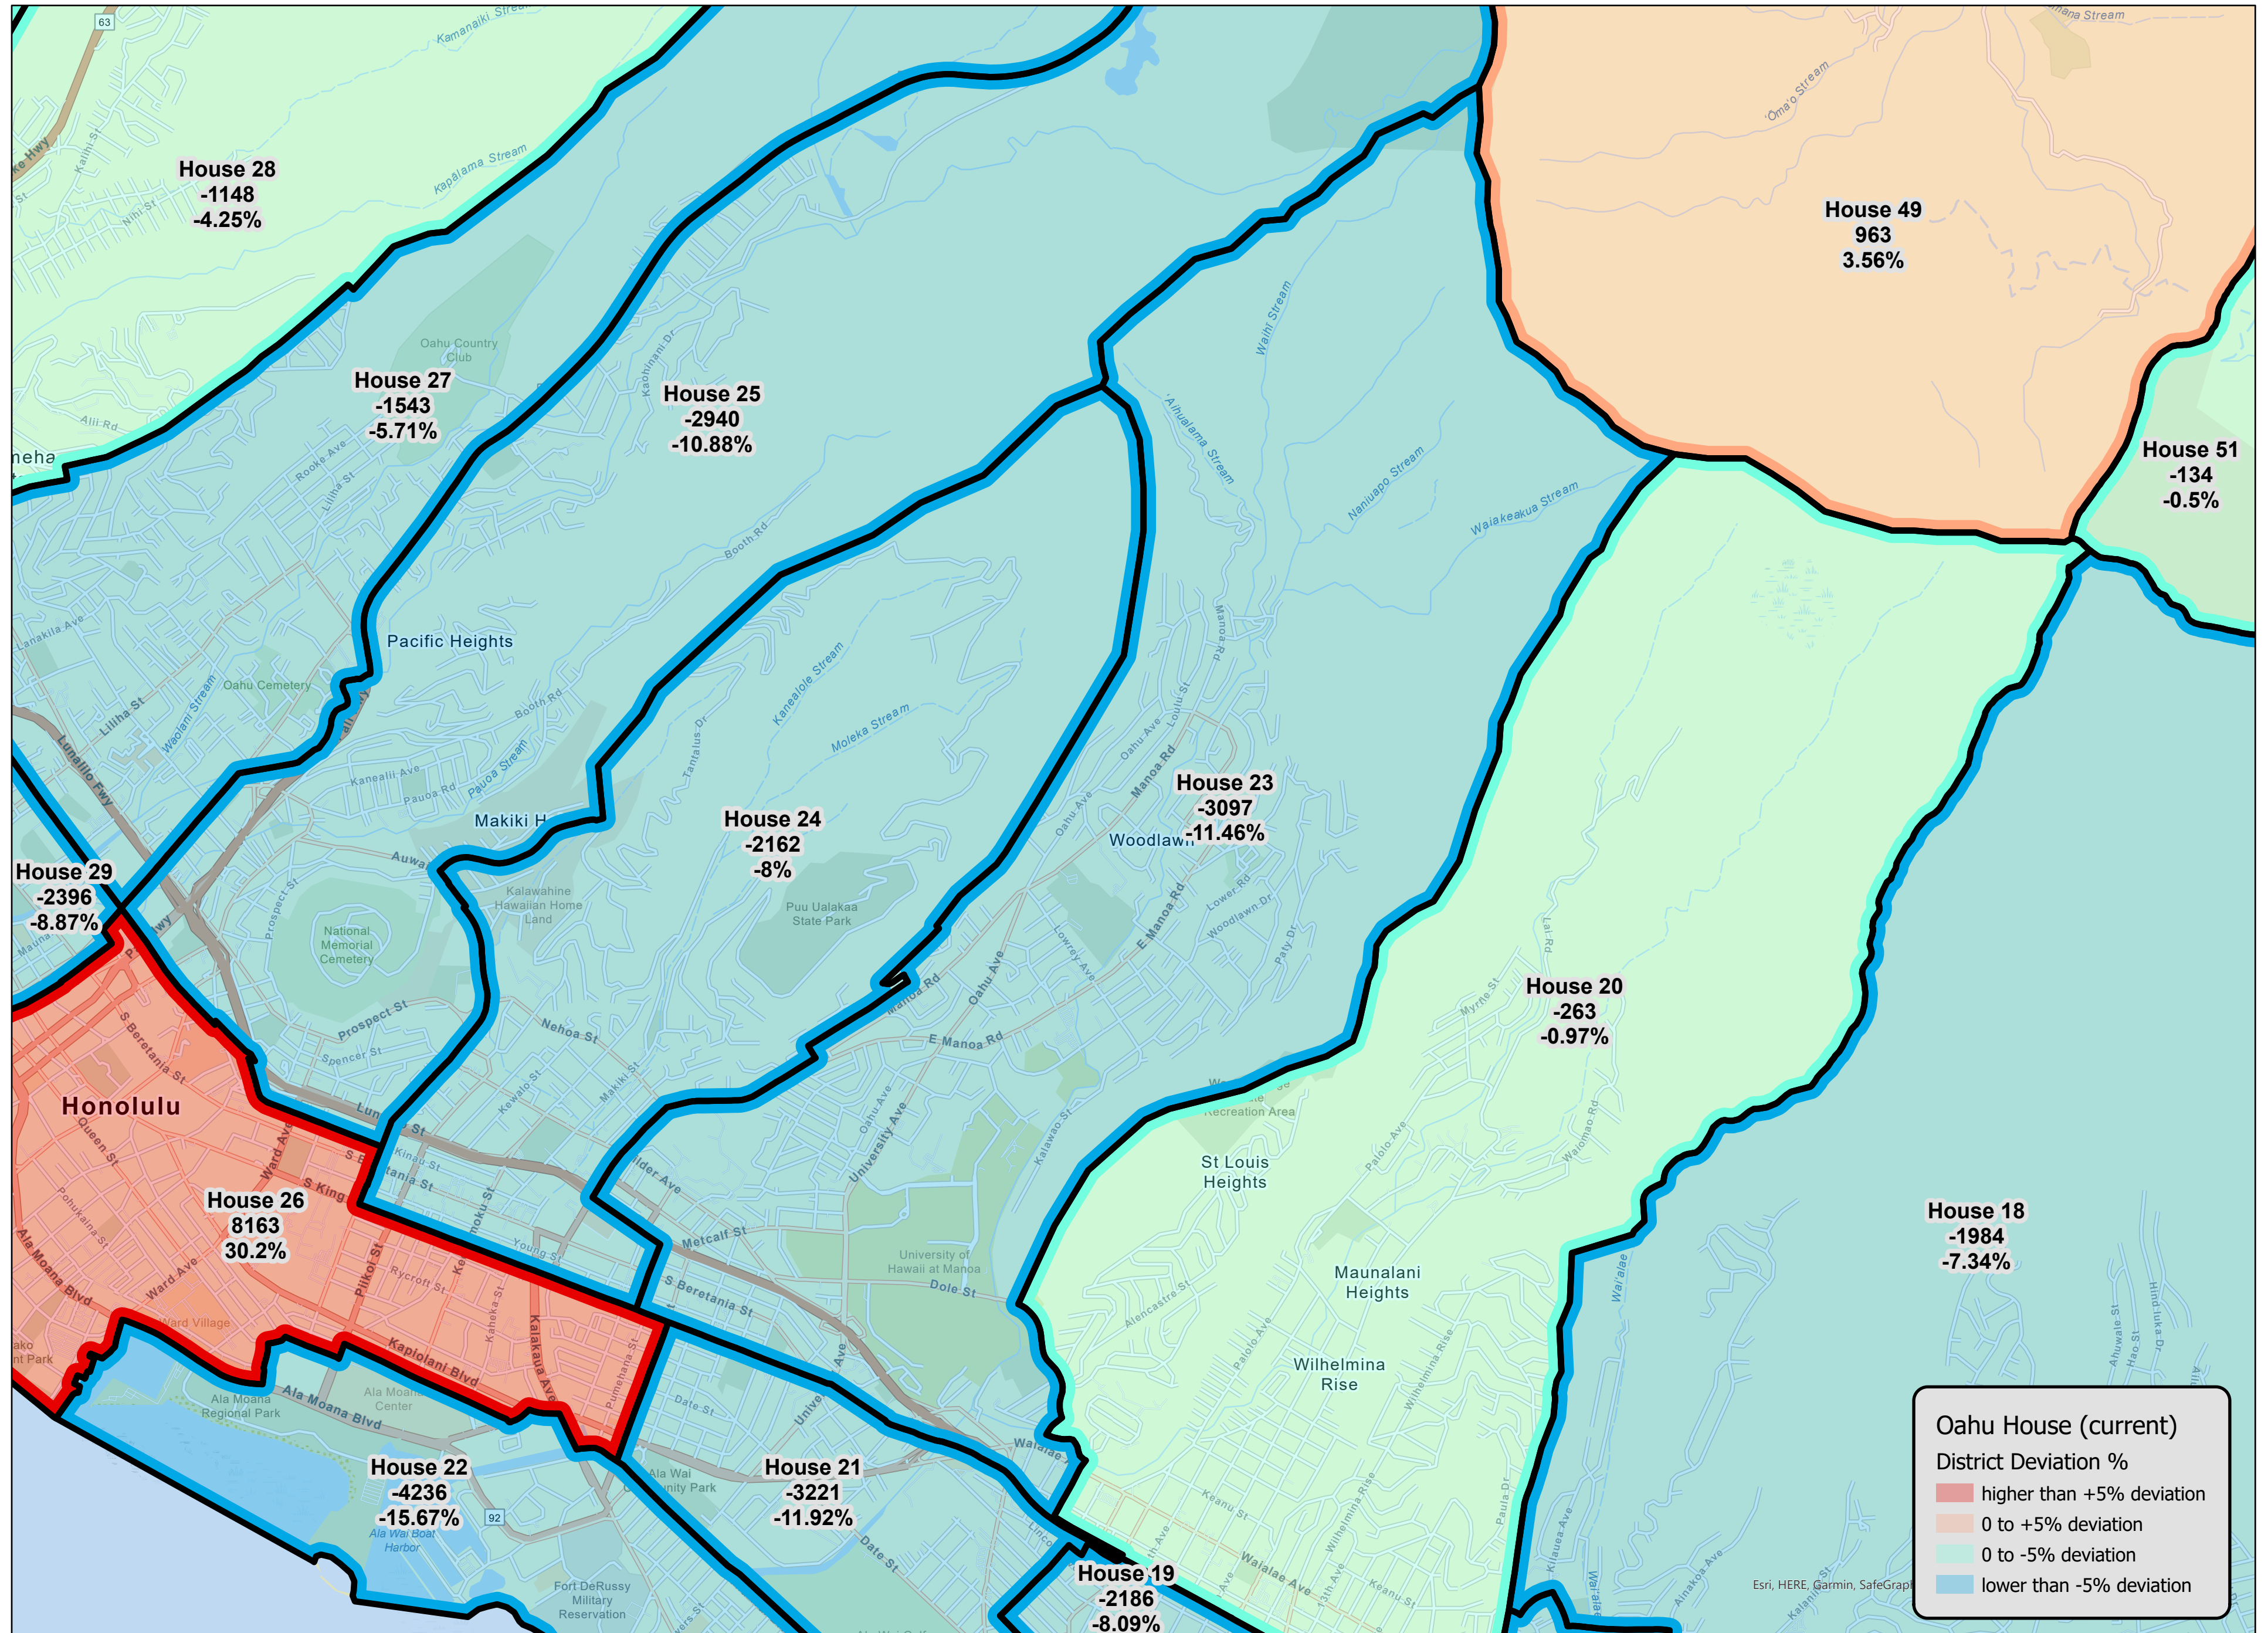

# Oahu BIU House 19 - Current (2011-2020) District Deviations

Oahu BIU House 20 - Current (2011-2020) District Deviations

**Oahu BIU House 21 - Current (2011-2020) District Deviations**

# Oahu BIU House 22 - Current (2011-2020) District Deviations

Oahu BIU House 23 - Current (2011-2020) District Deviations

Oahu BIU House 24 - Current (2011-2020) District Deviations

**Oahu BIU House 25 - Current (2011-2020) District Deviations**

Oahu BIU House 26 - Current (2011-2020) District Deviations

Esri Community Maps Contributors, Esri, HERE, Garmin, SafeGraph

Oahu BIU House 27 - Current (2011-2020) District Deviations

**Oahu House (current)**  
**District Deviation %**

Oahu BIU House 30 - Current (2011-2020) District Deviations

Oahu House (current)  
 District Deviation %

- higher than +5% deviation
- 0 to +5% deviation
- 0 to -5% deviation
- lower than -5% deviation

Esri, HERE, Garmin, SafeGraph