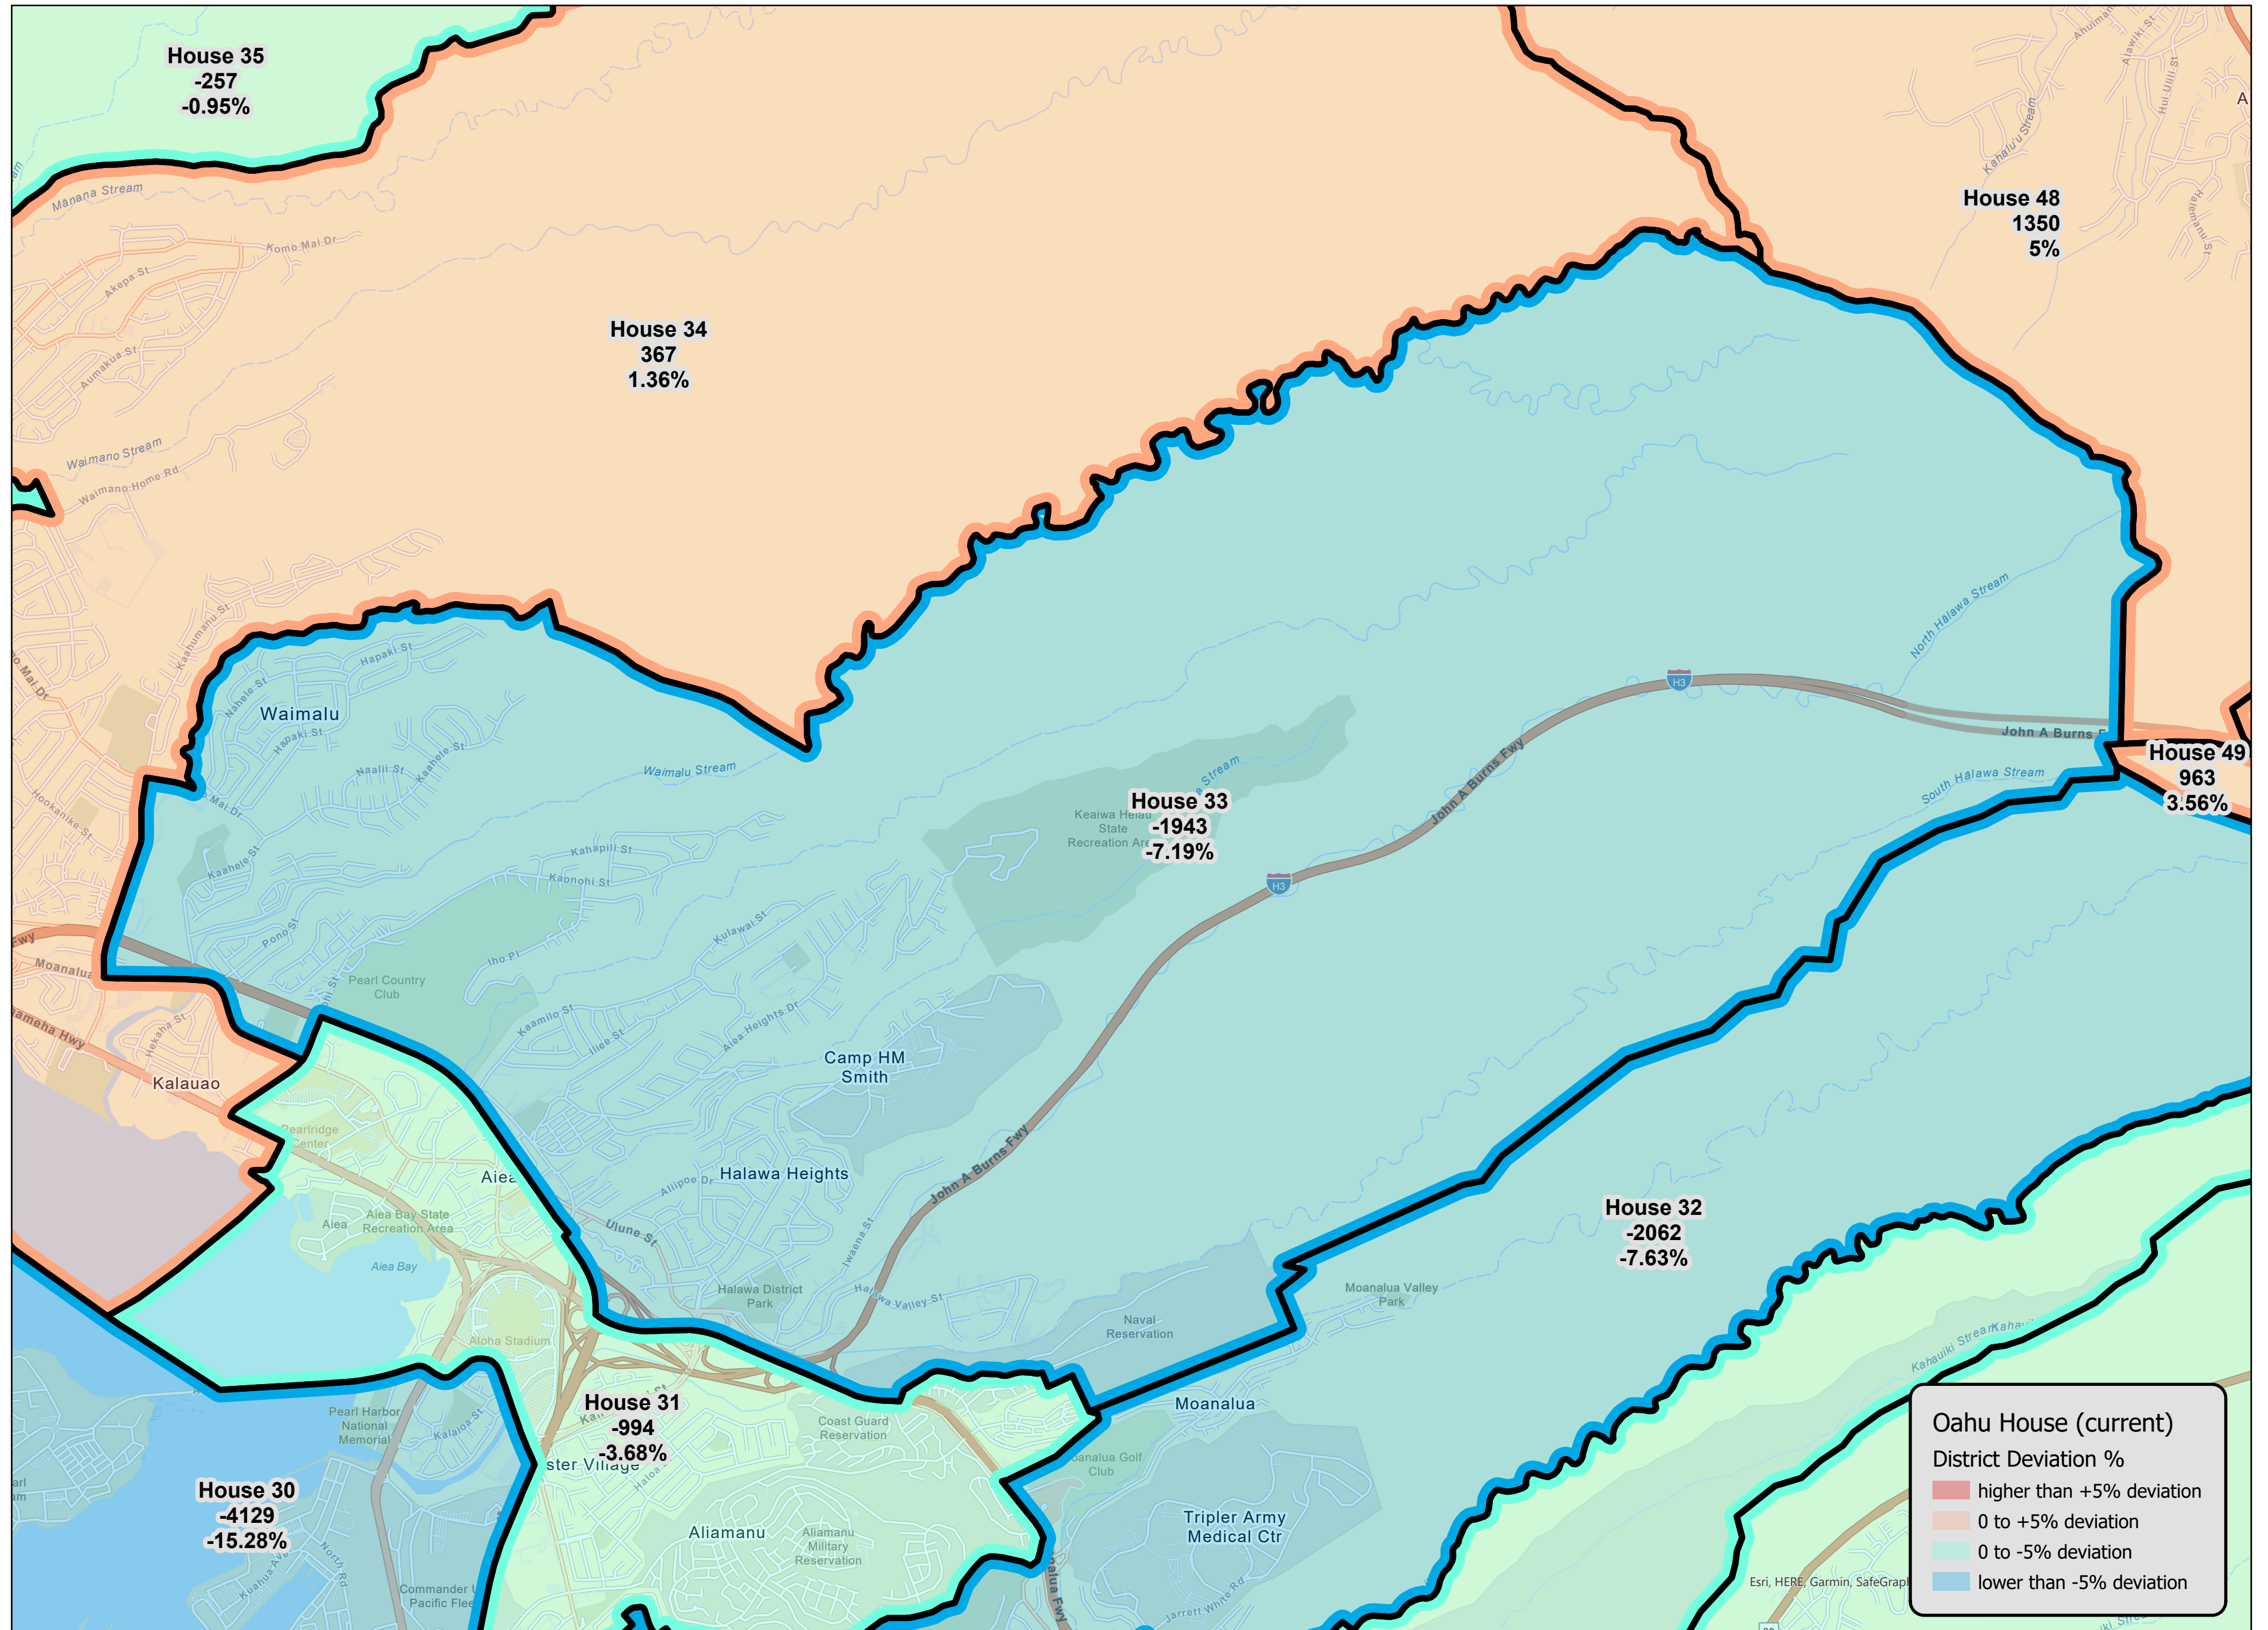

Oahu BIU House 30 - Current (2011-2020) District Deviations

Oahu House (current)  
 District Deviation %

- higher than +5% deviation
- 0 to +5% deviation
- 0 to -5% deviation
- lower than -5% deviation

Esri, HERE, Garmin, SafeGraph

**Oahu BIU House 31 - Current (2011-2020) District Deviations**

Oahu BIU House 32 - Current (2011-2020) District Deviations

Oahu BIU House 33 - Current (2011-2020) District Deviations

Oahu BIU House 34 - Current (2011-2020) District Deviations