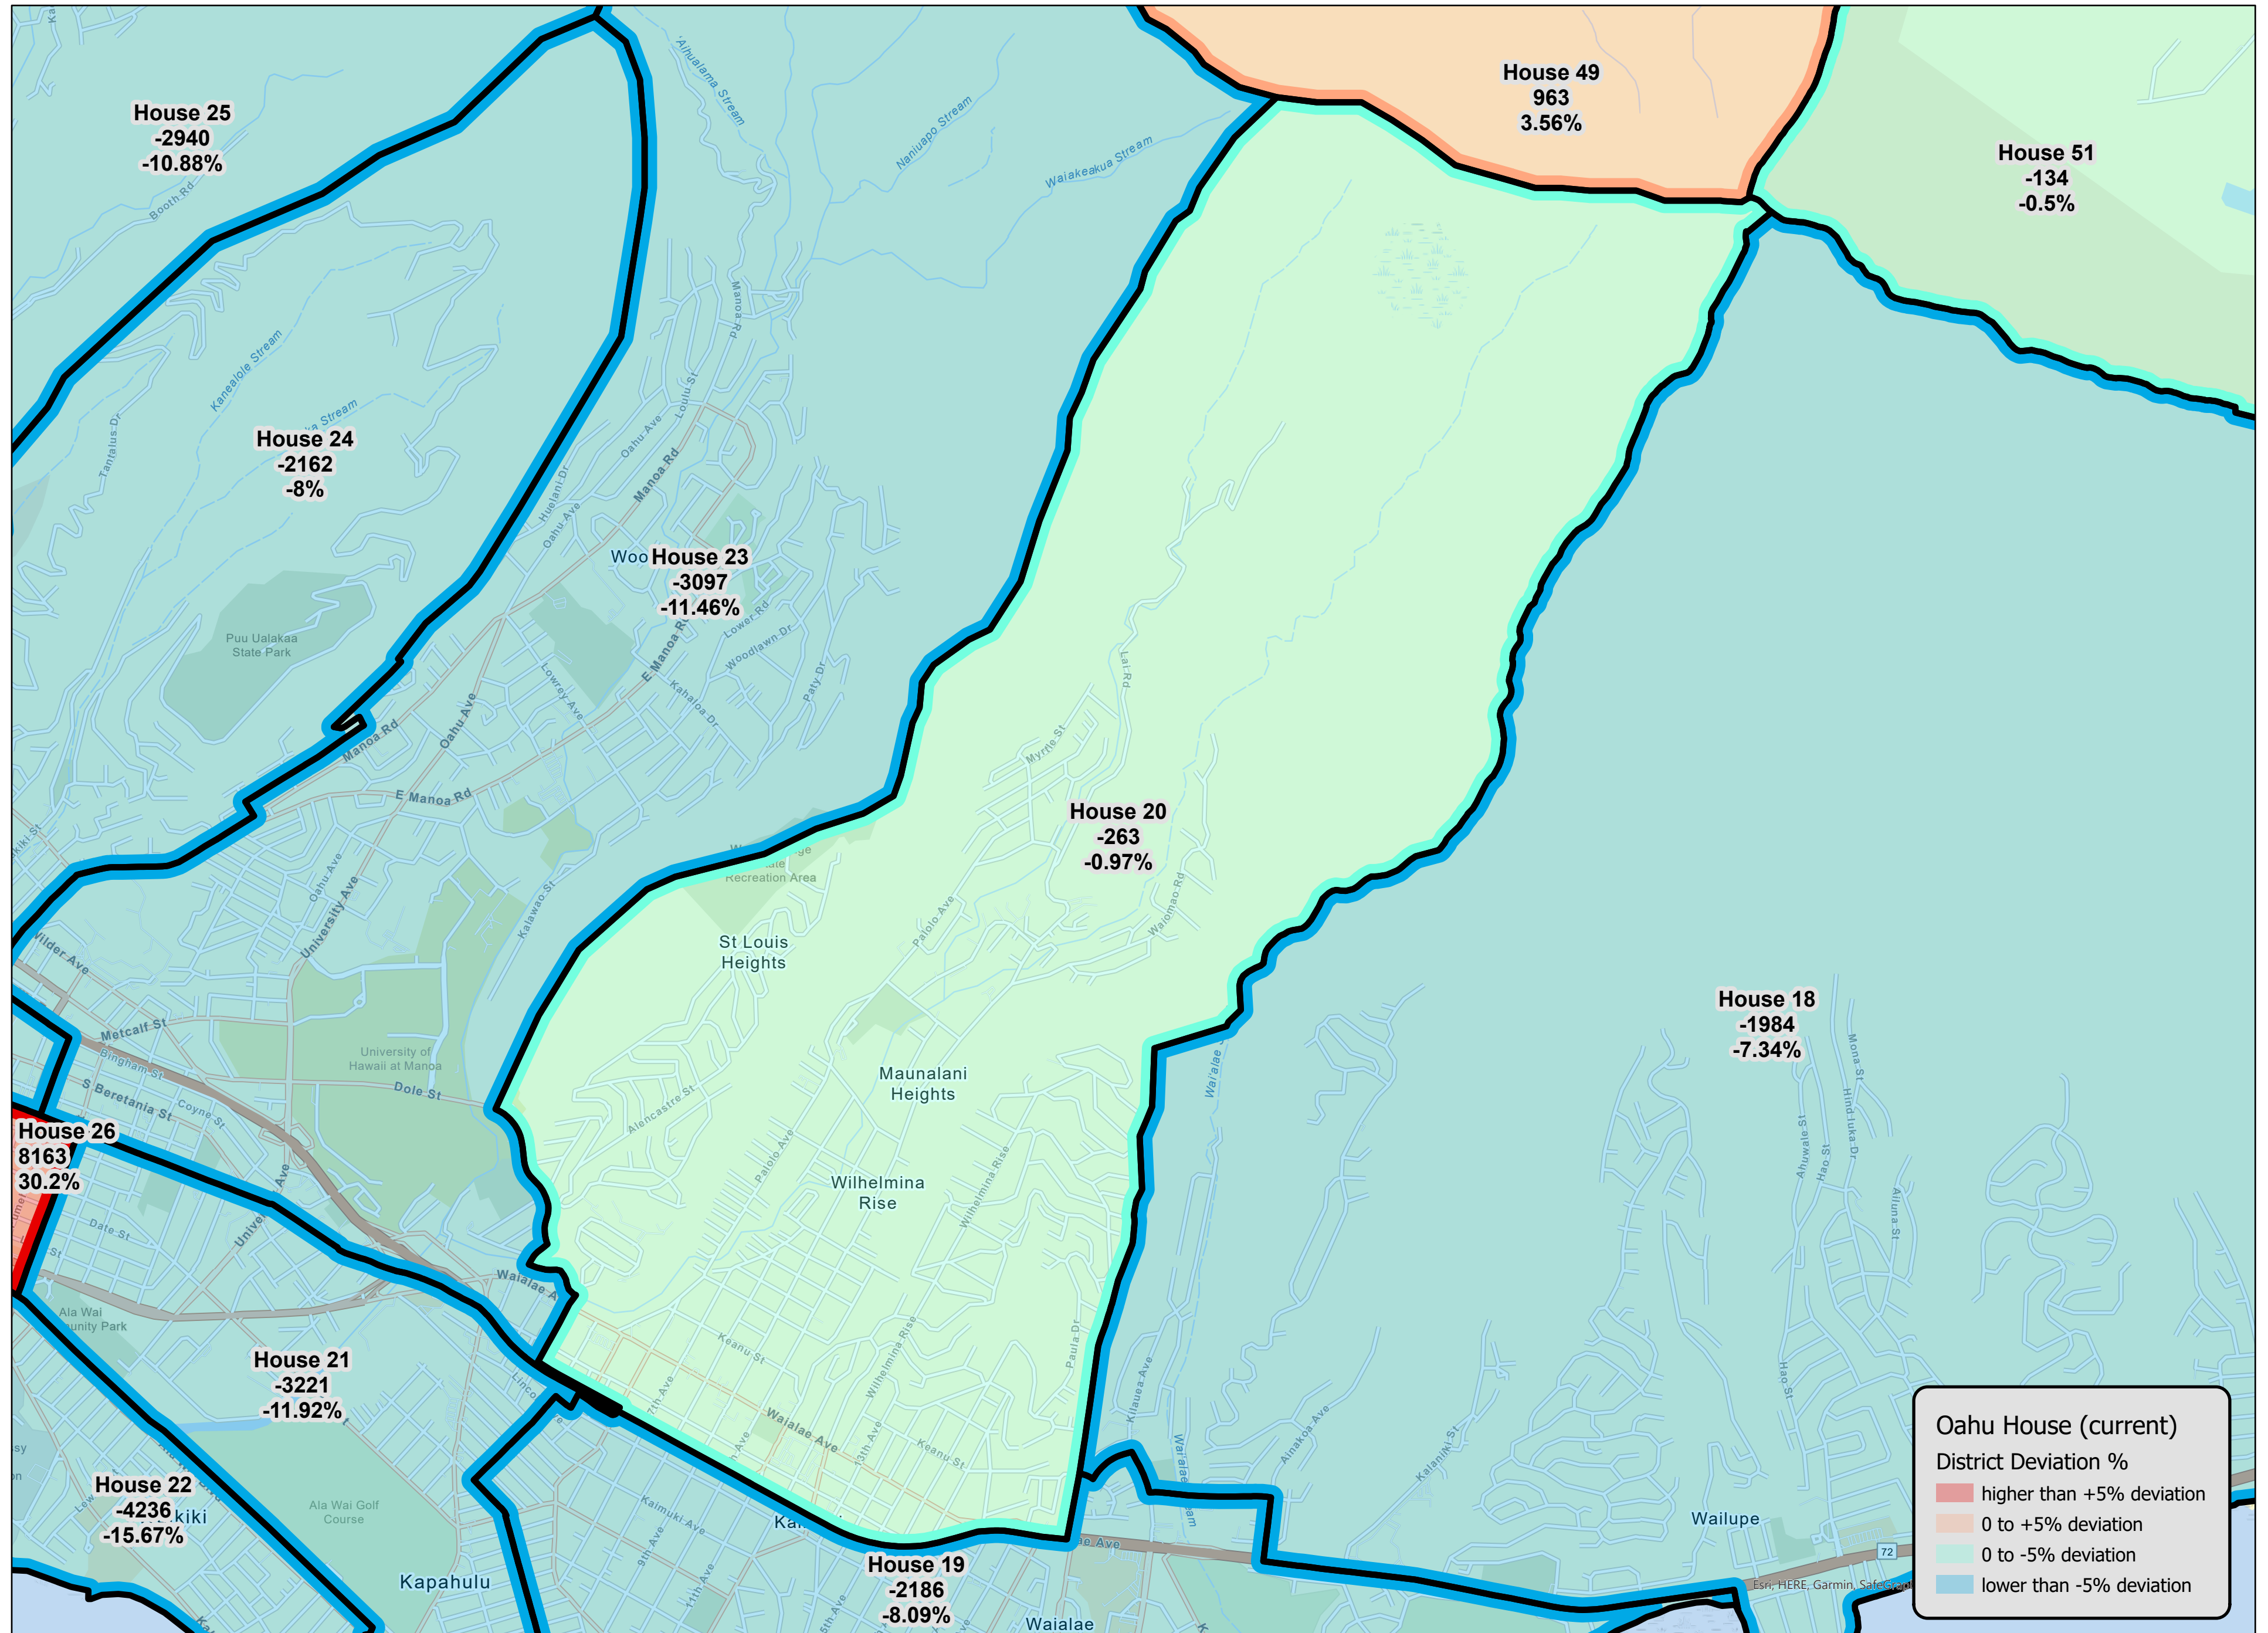

# Oahu BIU House 19 - Current (2011-2020) District Deviations

Oahu BIU House 20 - Current (2011-2020) District Deviations

**Oahu BIU House 21 - Current (2011-2020) District Deviations**

# Oahu BIU House 22 - Current (2011-2020) District Deviations

Oahu BIU House 23 - Current (2011-2020) District Deviations

Oahu BIU House 24 - Current (2011-2020) District Deviations

**Oahu BIU House 25 - Current (2011-2020) District Deviations**

Oahu BIU House 26 - Current (2011-2020) District Deviations

Esri Community Maps Contributors, Esri, HERE, Garmin, SafeGraph

Oahu BIU House 27 - Current (2011-2020) District Deviations

**Oahu House (current)**  
**District Deviation %**

Oahu BIU House 30 - Current (2011-2020) District Deviations

Oahu House (current)  
 District Deviation %

- higher than +5% deviation
- 0 to +5% deviation
- 0 to -5% deviation
- lower than -5% deviation

Esri, HERE, Garmin, SafeGraph