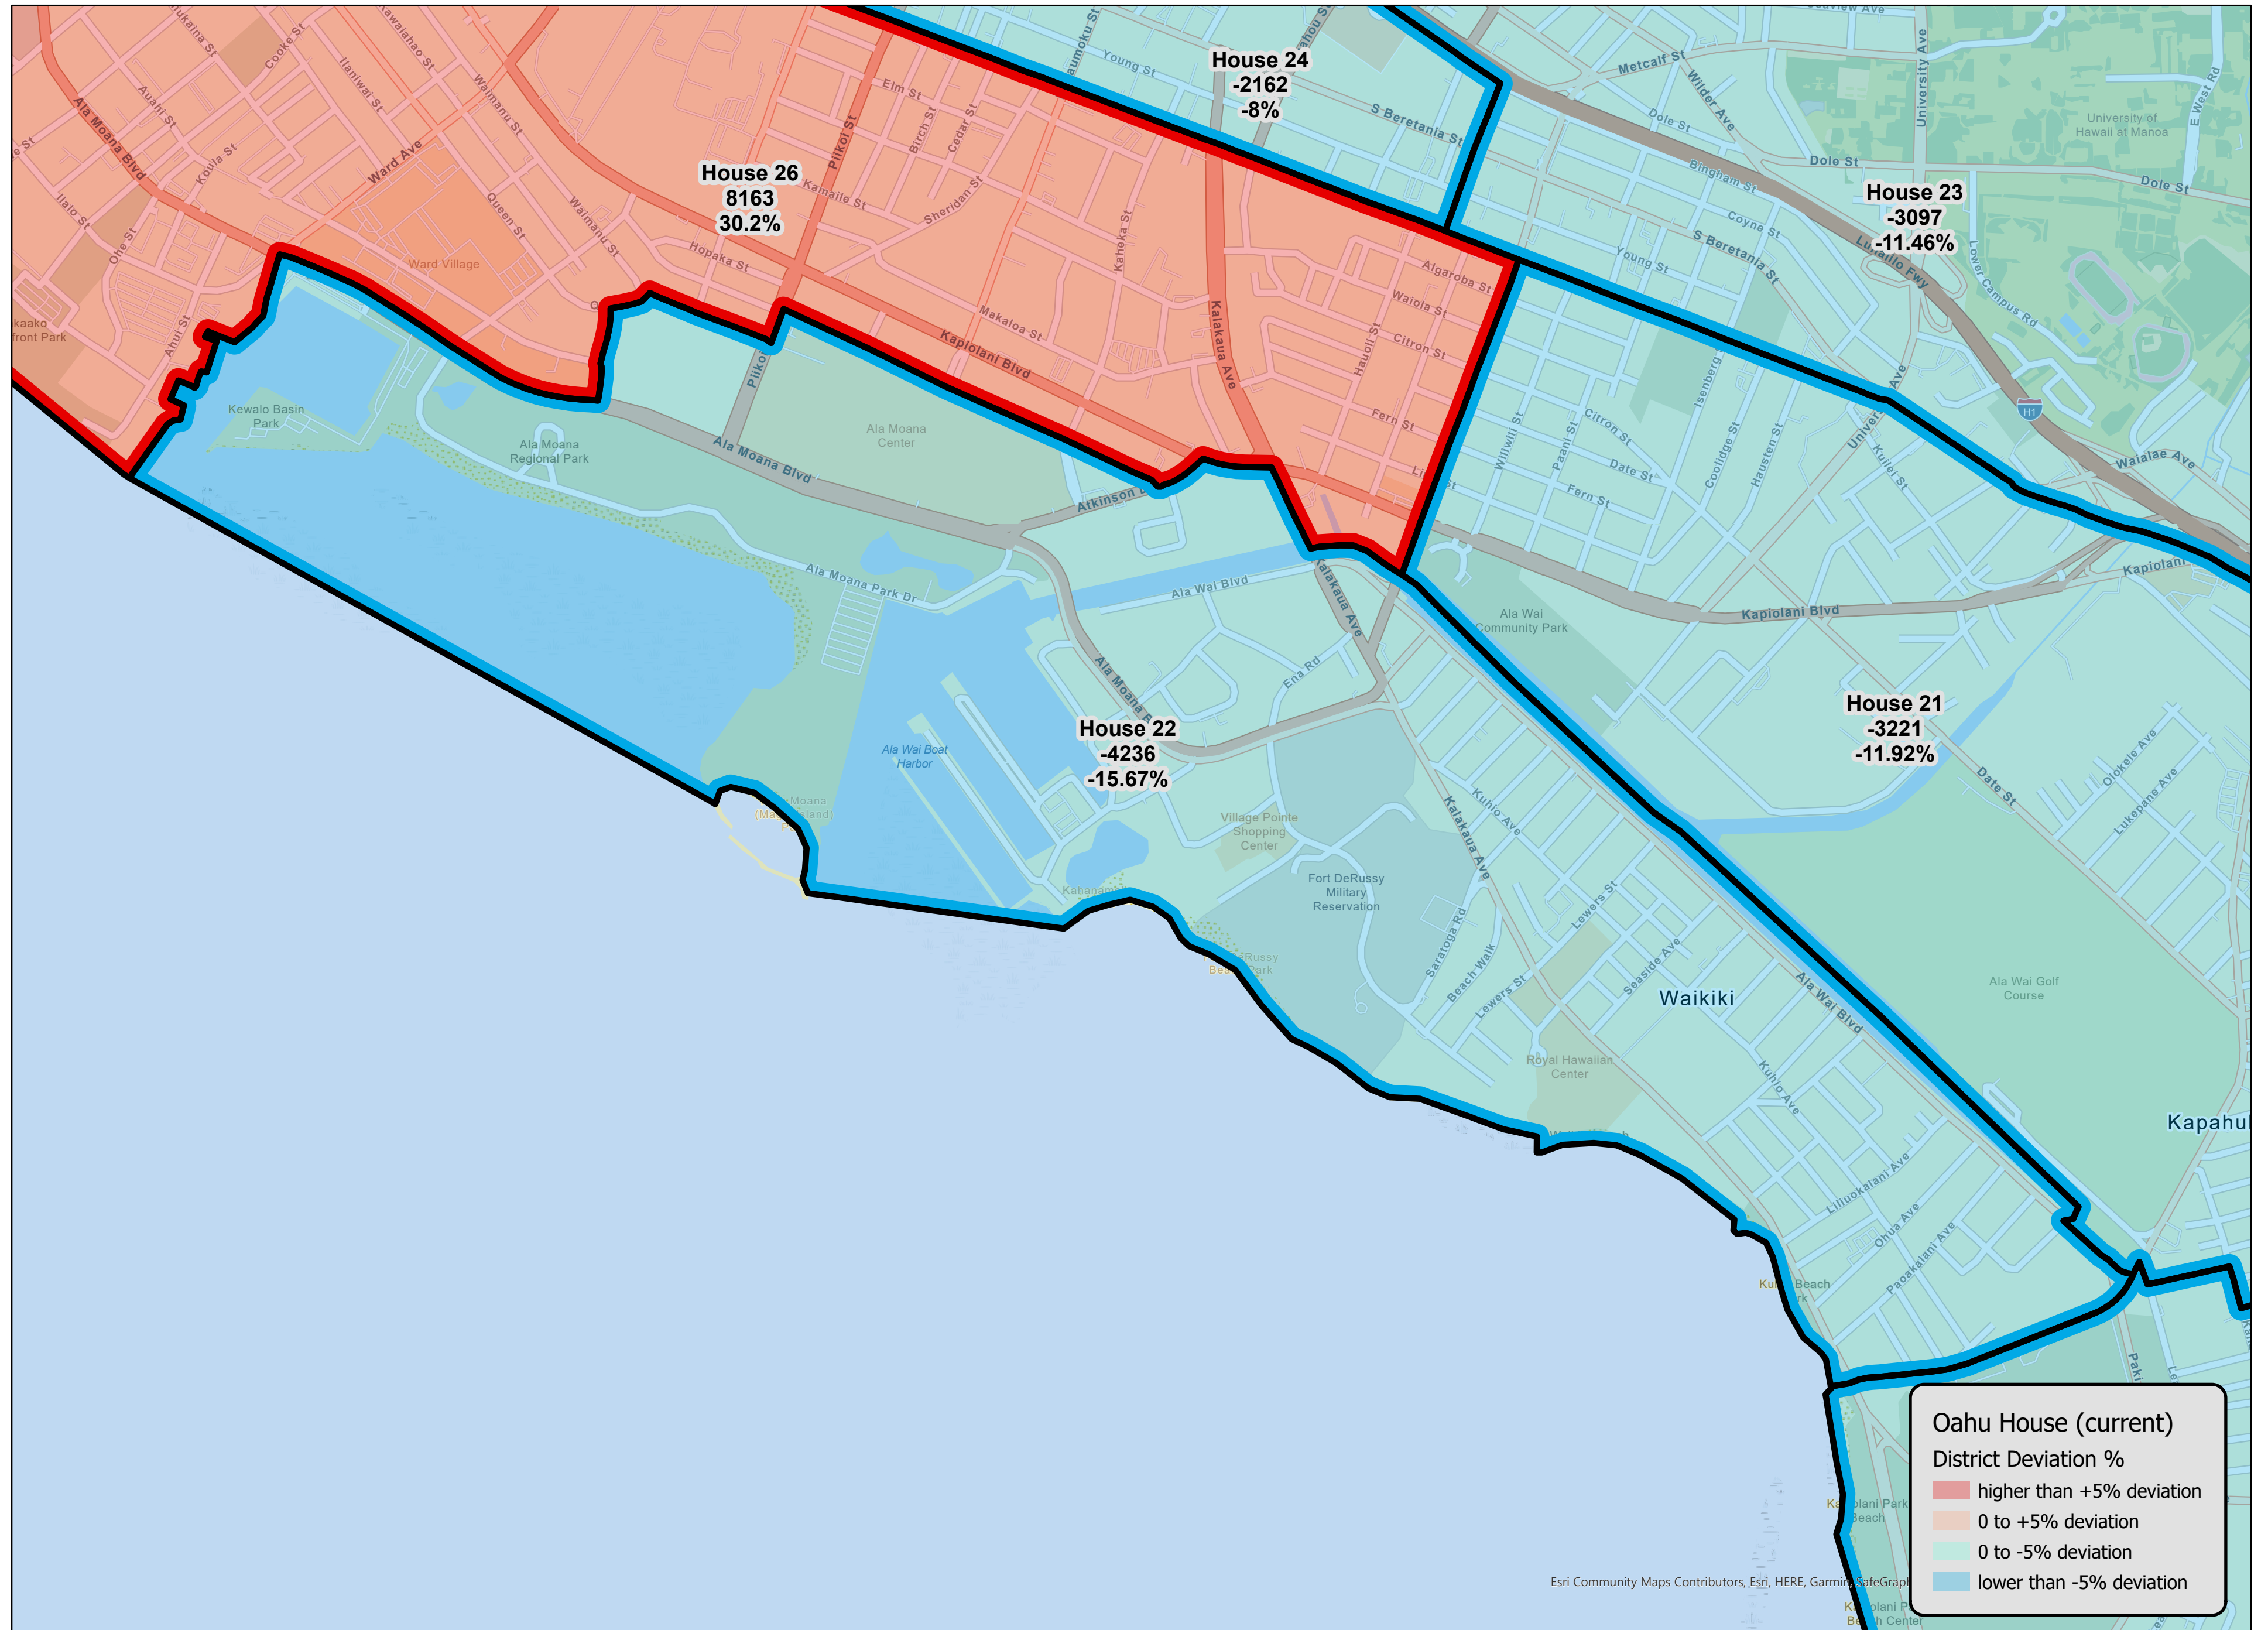

# Oahu BIU House 19 - Current (2011-2020) District Deviations

Oahu BIU House 20 - Current (2011-2020) District Deviations

**Oahu BIU House 21 - Current (2011-2020) District Deviations**

# Oahu BIU House 22 - Current (2011-2020) District Deviations

Oahu BIU House 23 - Current (2011-2020) District Deviations

Oahu BIU House 24 - Current (2011-2020) District Deviations

**Oahu BIU House 25 - Current (2011-2020) District Deviations**

Oahu BIU House 26 - Current (2011-2020) District Deviations

Esri Community Maps Contributors, Esri, HERE, Garmin, SafeGraph

Oahu BIU House 27 - Current (2011-2020) District Deviations

**Oahu House (current)**  
**District Deviation %**