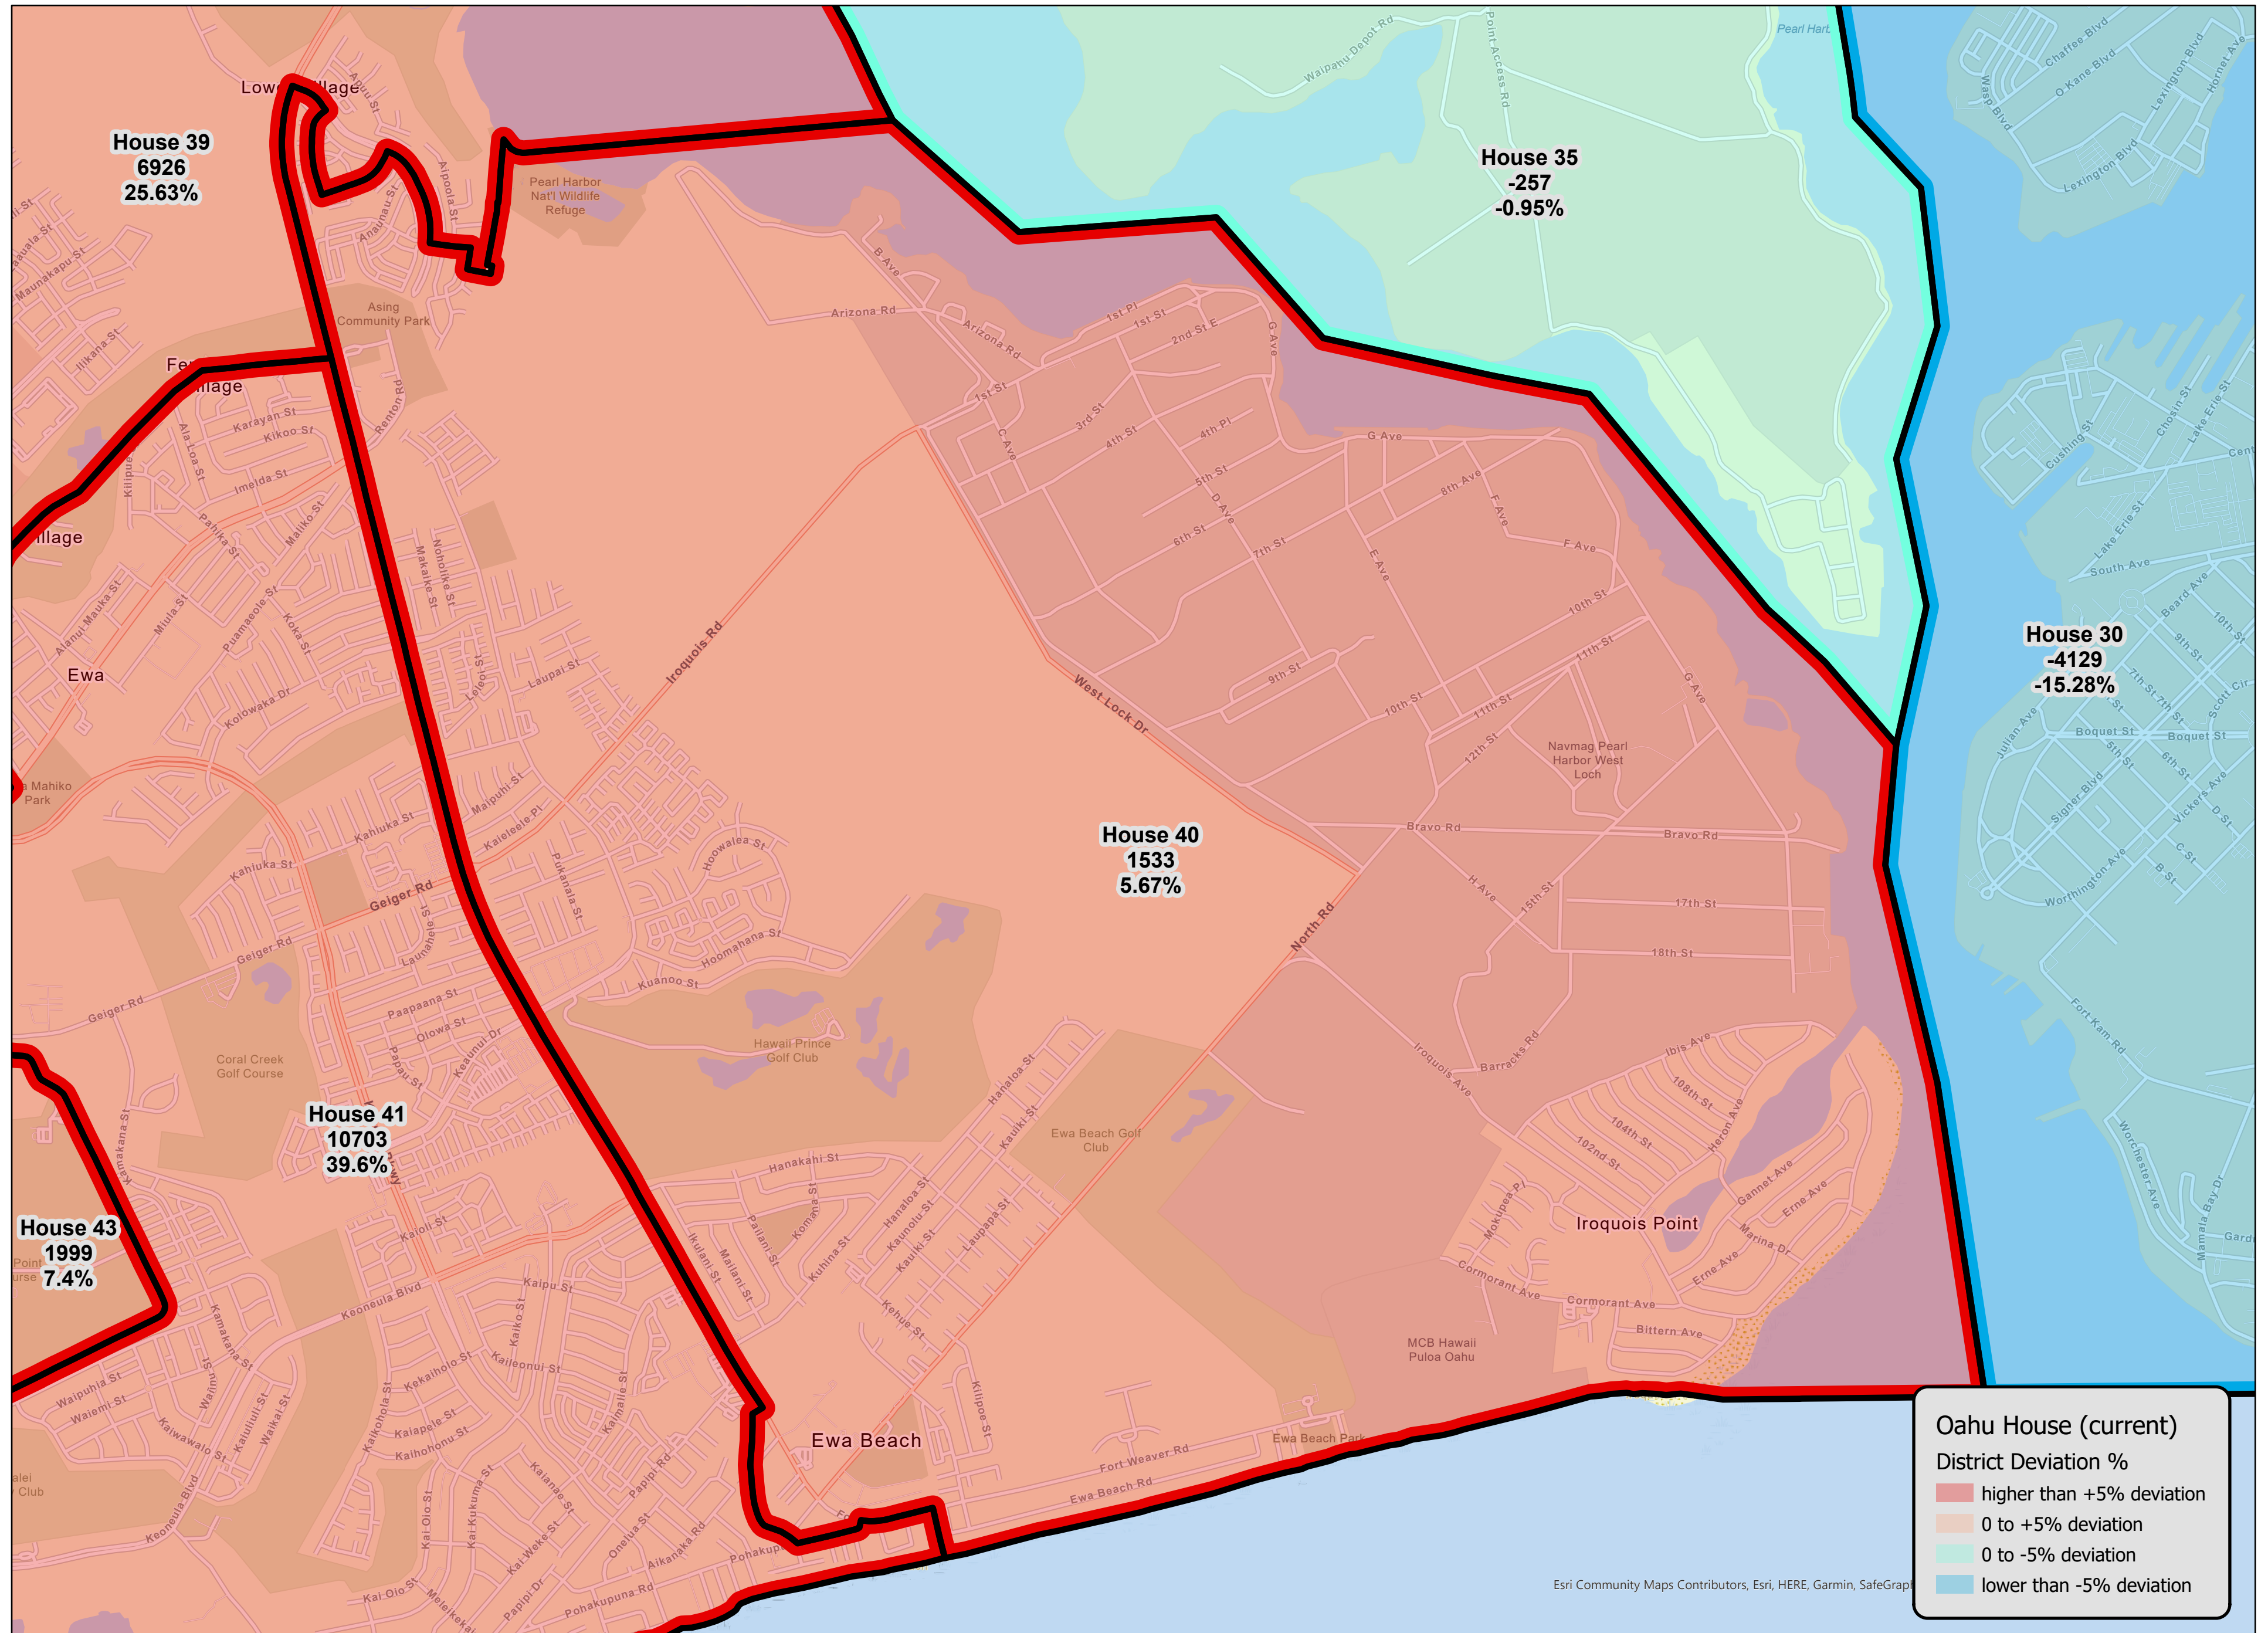

Oahu BIU House 40 - Current (2011-2020) District Deviations