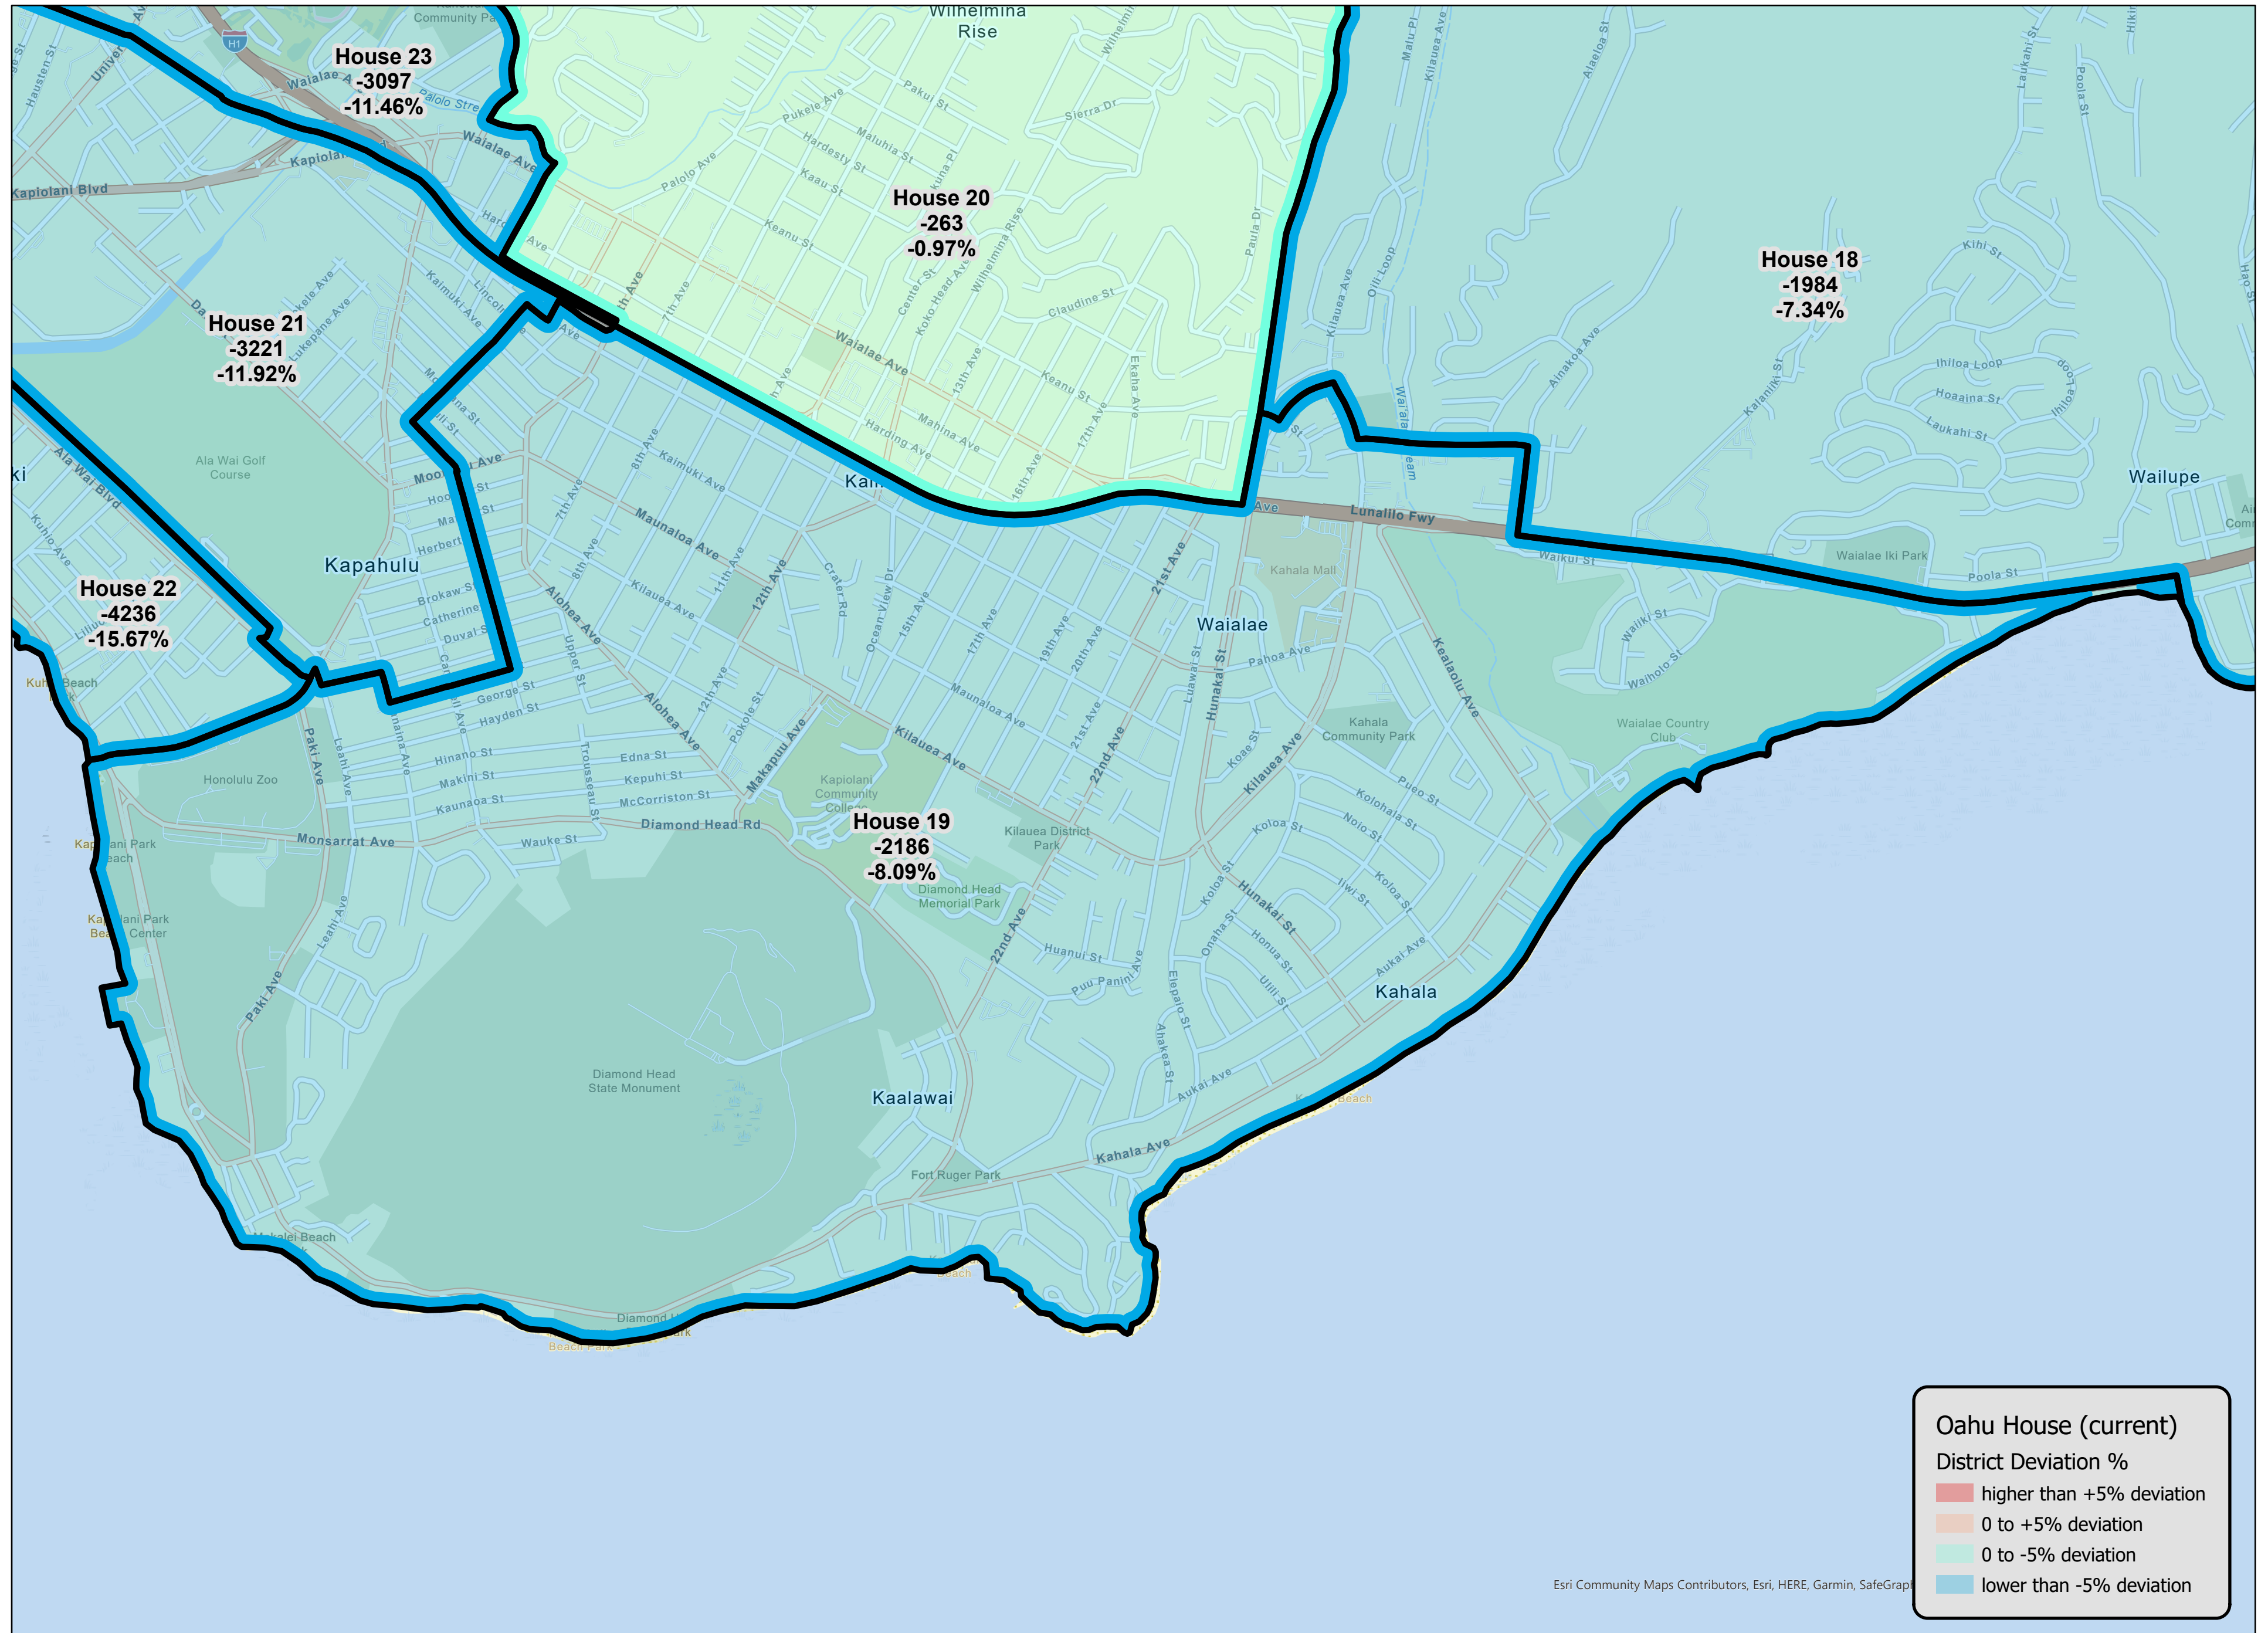

# Oahu BIU House 19 - Current (2011-2020) District Deviations

Oahu BIU House 20 - Current (2011-2020) District Deviations

**Oahu BIU House 21 - Current (2011-2020) District Deviations**

# Oahu BIU House 22 - Current (2011-2020) District Deviations

Oahu BIU House 23 - Current (2011-2020) District Deviations

Oahu BIU House 24 - Current (2011-2020) District Deviations

**Oahu BIU House 25 - Current (2011-2020) District Deviations**

Oahu BIU House 26 - Current (2011-2020) District Deviations

Esri Community Maps Contributors, Esri, HERE, Garmin, SafeGraph

Oahu BIU House 27 - Current (2011-2020) District Deviations

**Oahu House (current)**  
**District Deviation %**