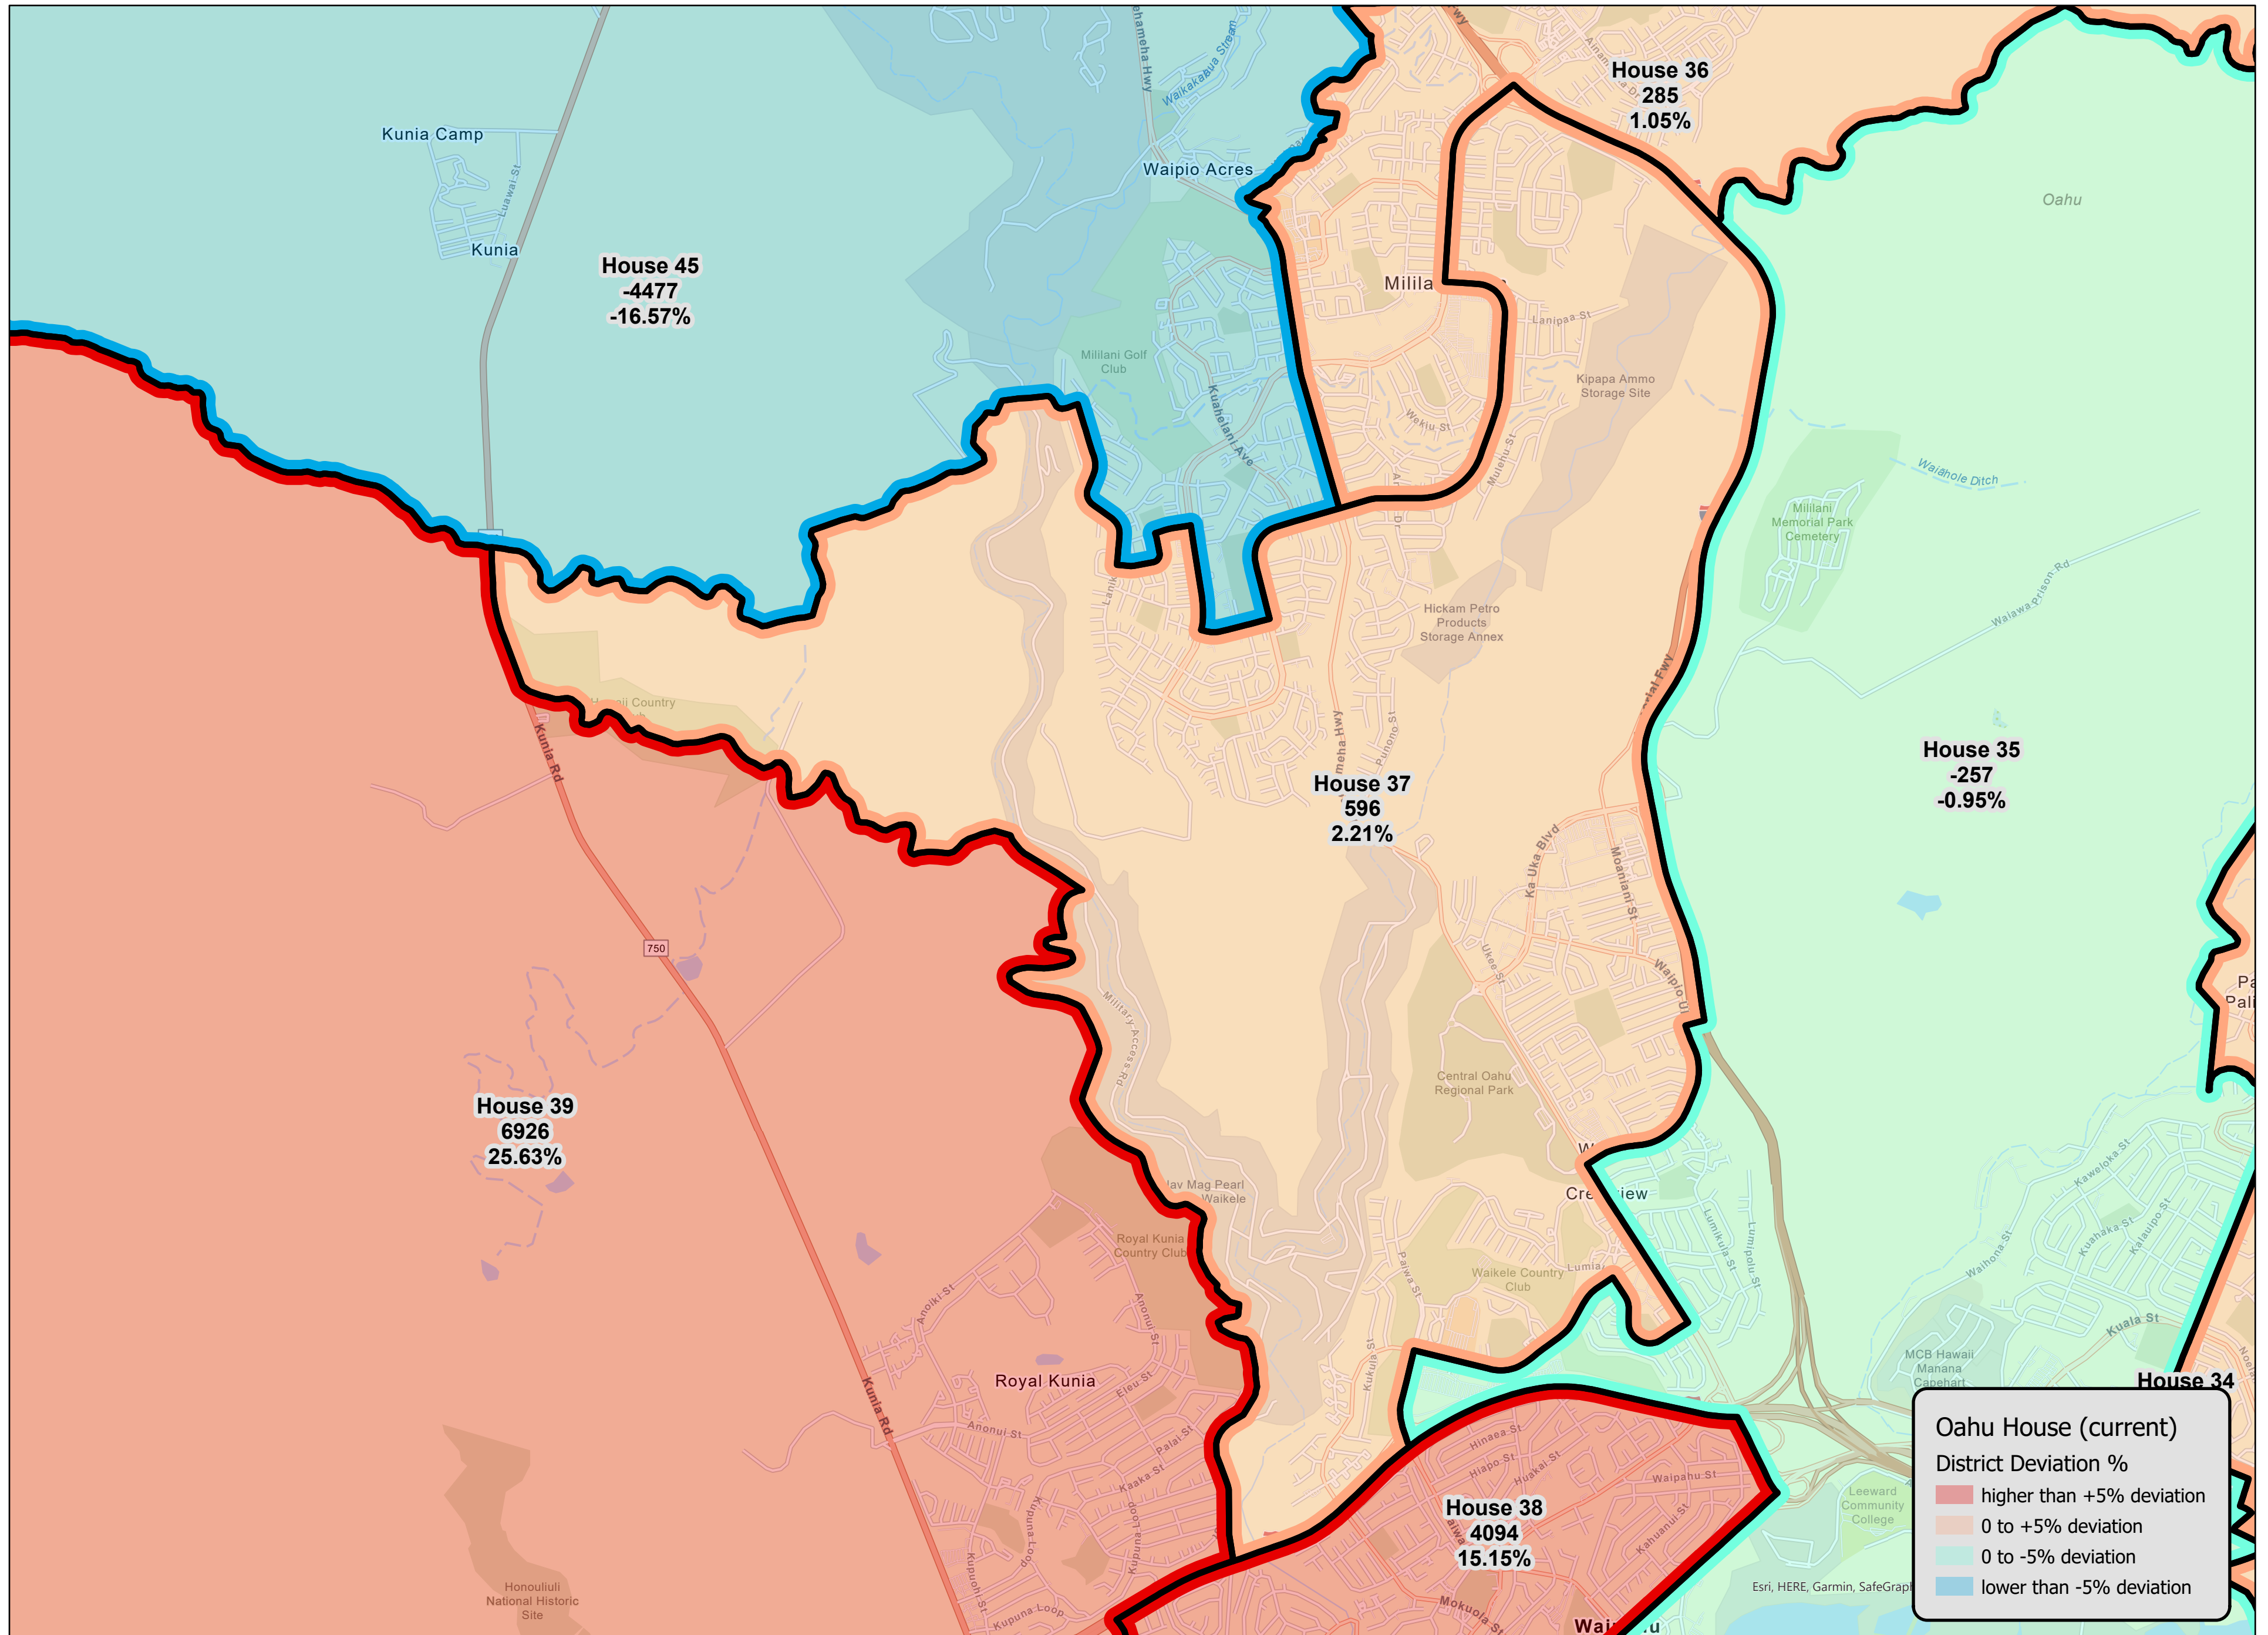

Oahu BIU House 35 - Current (2011-2020) District Deviations

Oahu House (current)  
District Deviation %

- higher than +5% deviation
- 0 to +5% deviation
- 0 to -5% deviation
- lower than -5% deviation

Oahu BIU House 37 - Current (2011-2020) District Deviations