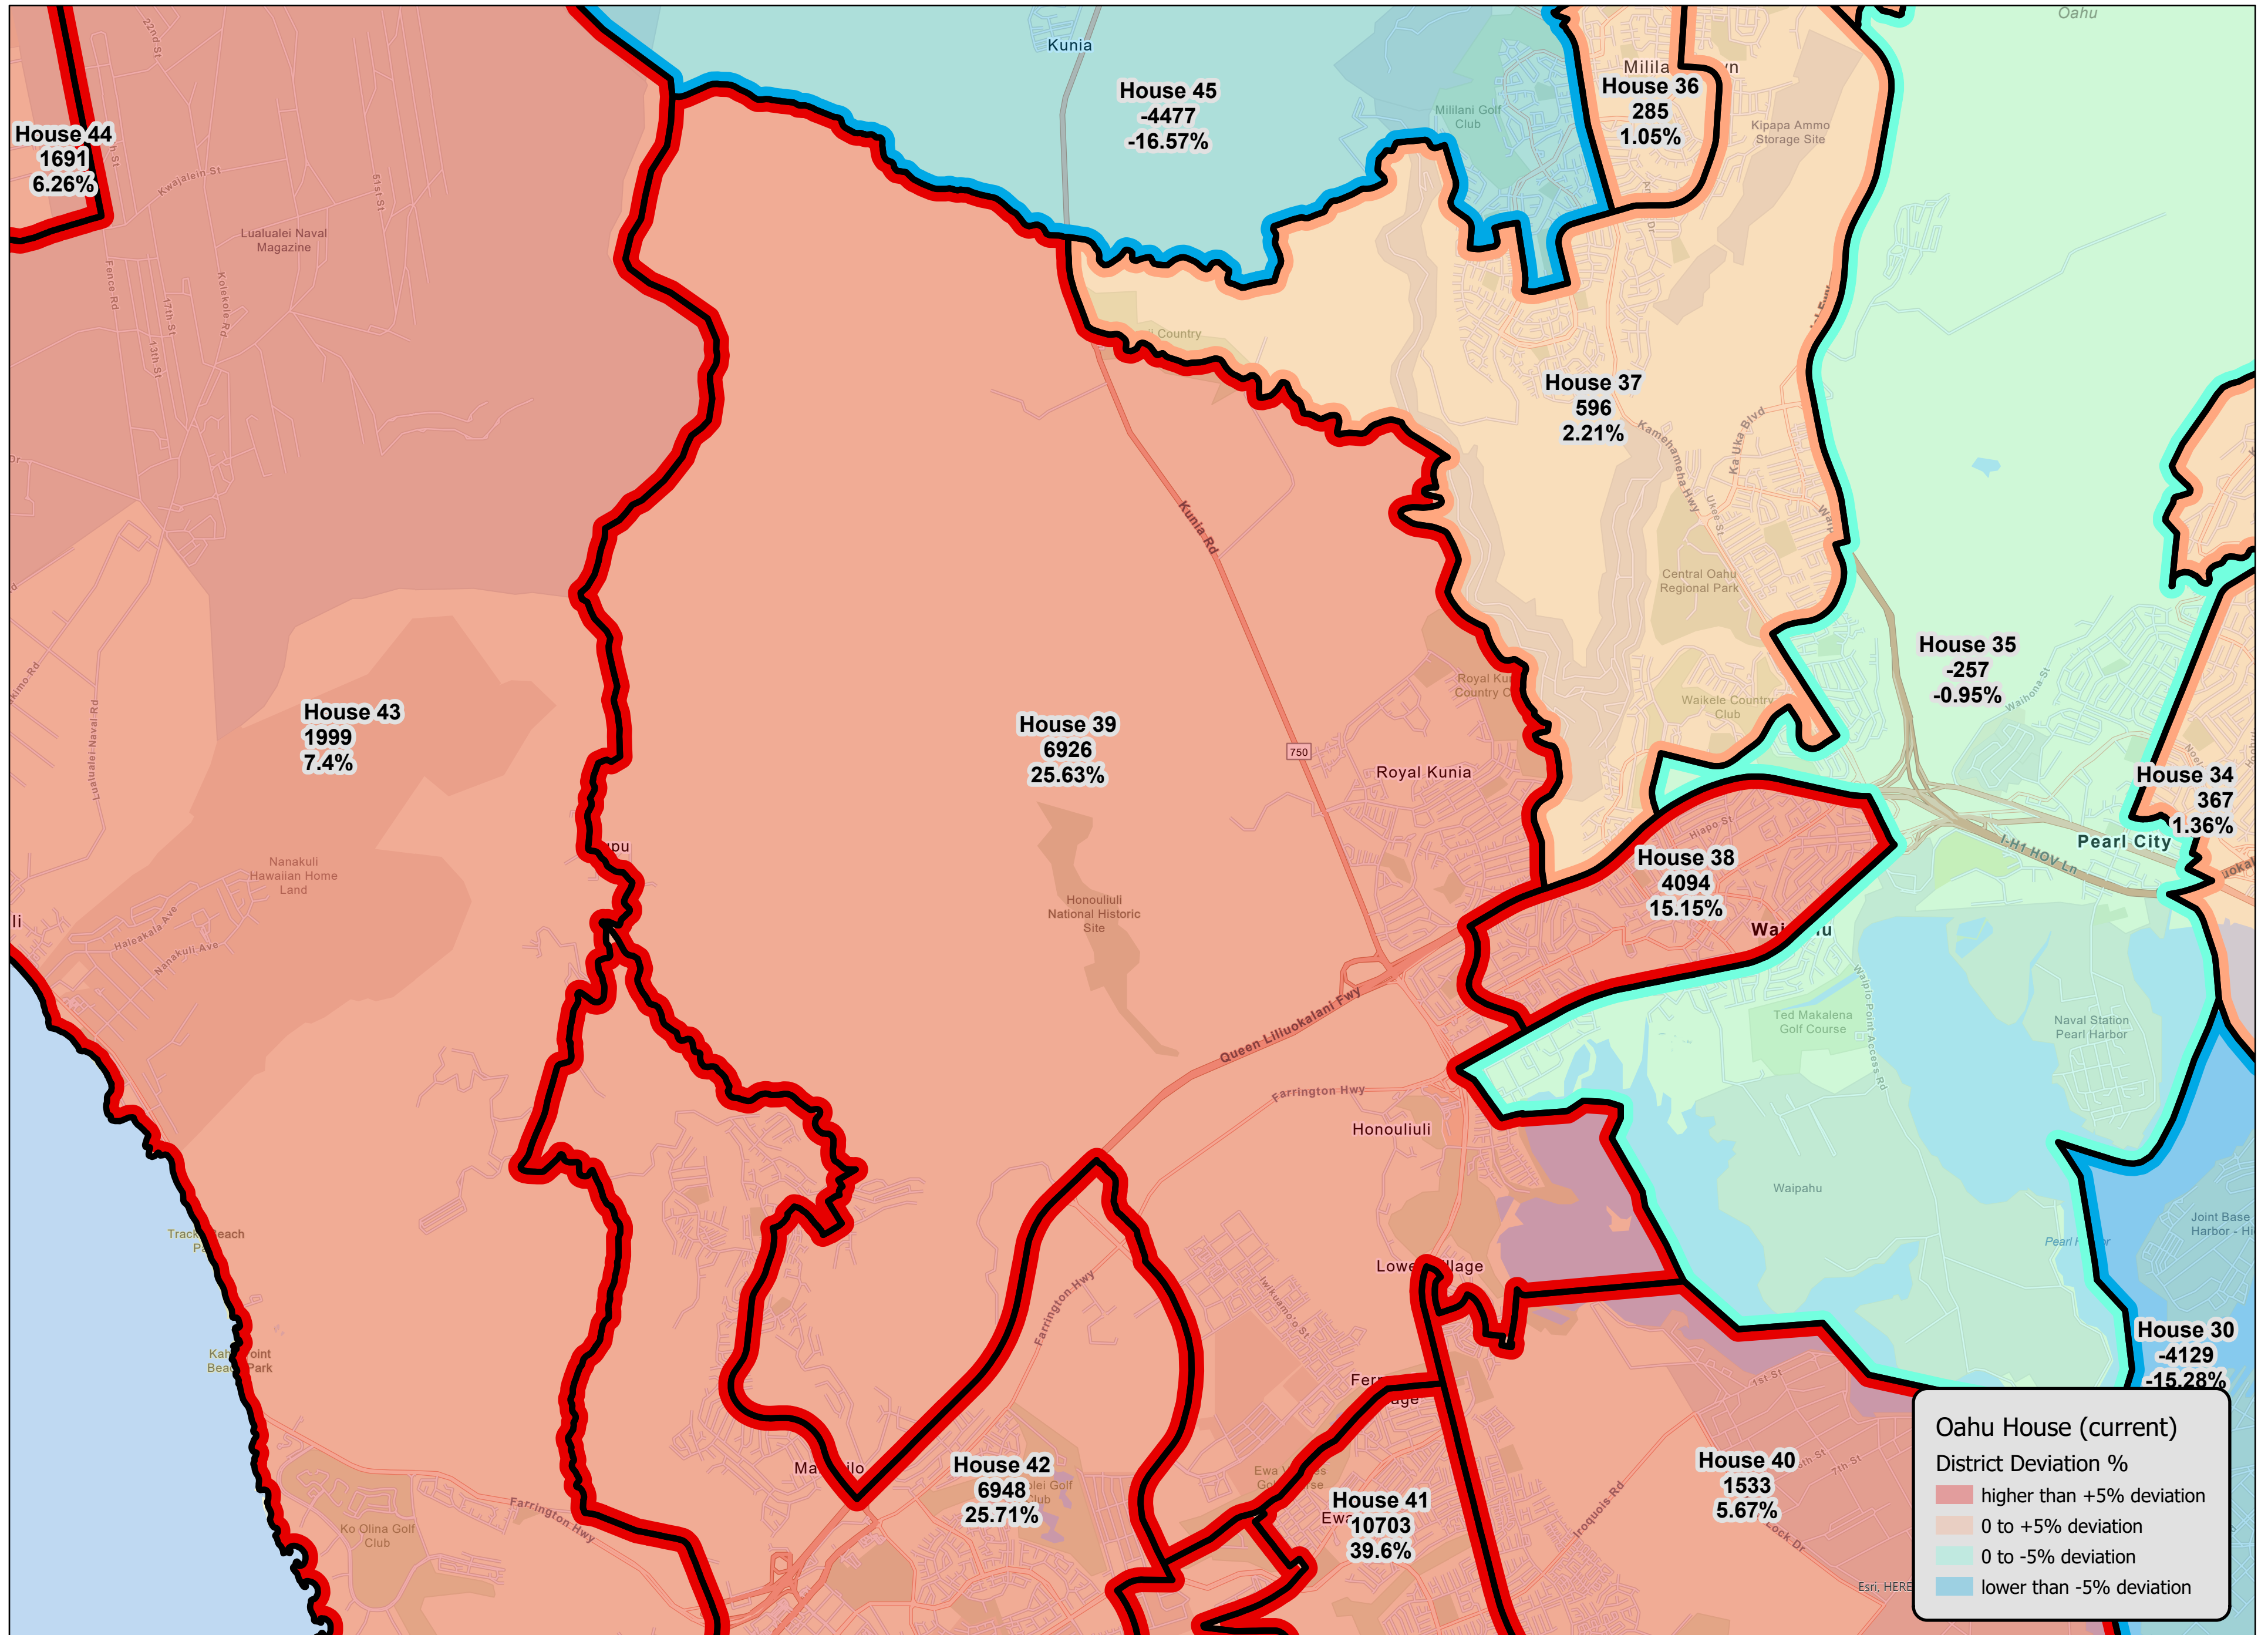

Oahu BIU House 39 - Current (2011-2020) District Deviations