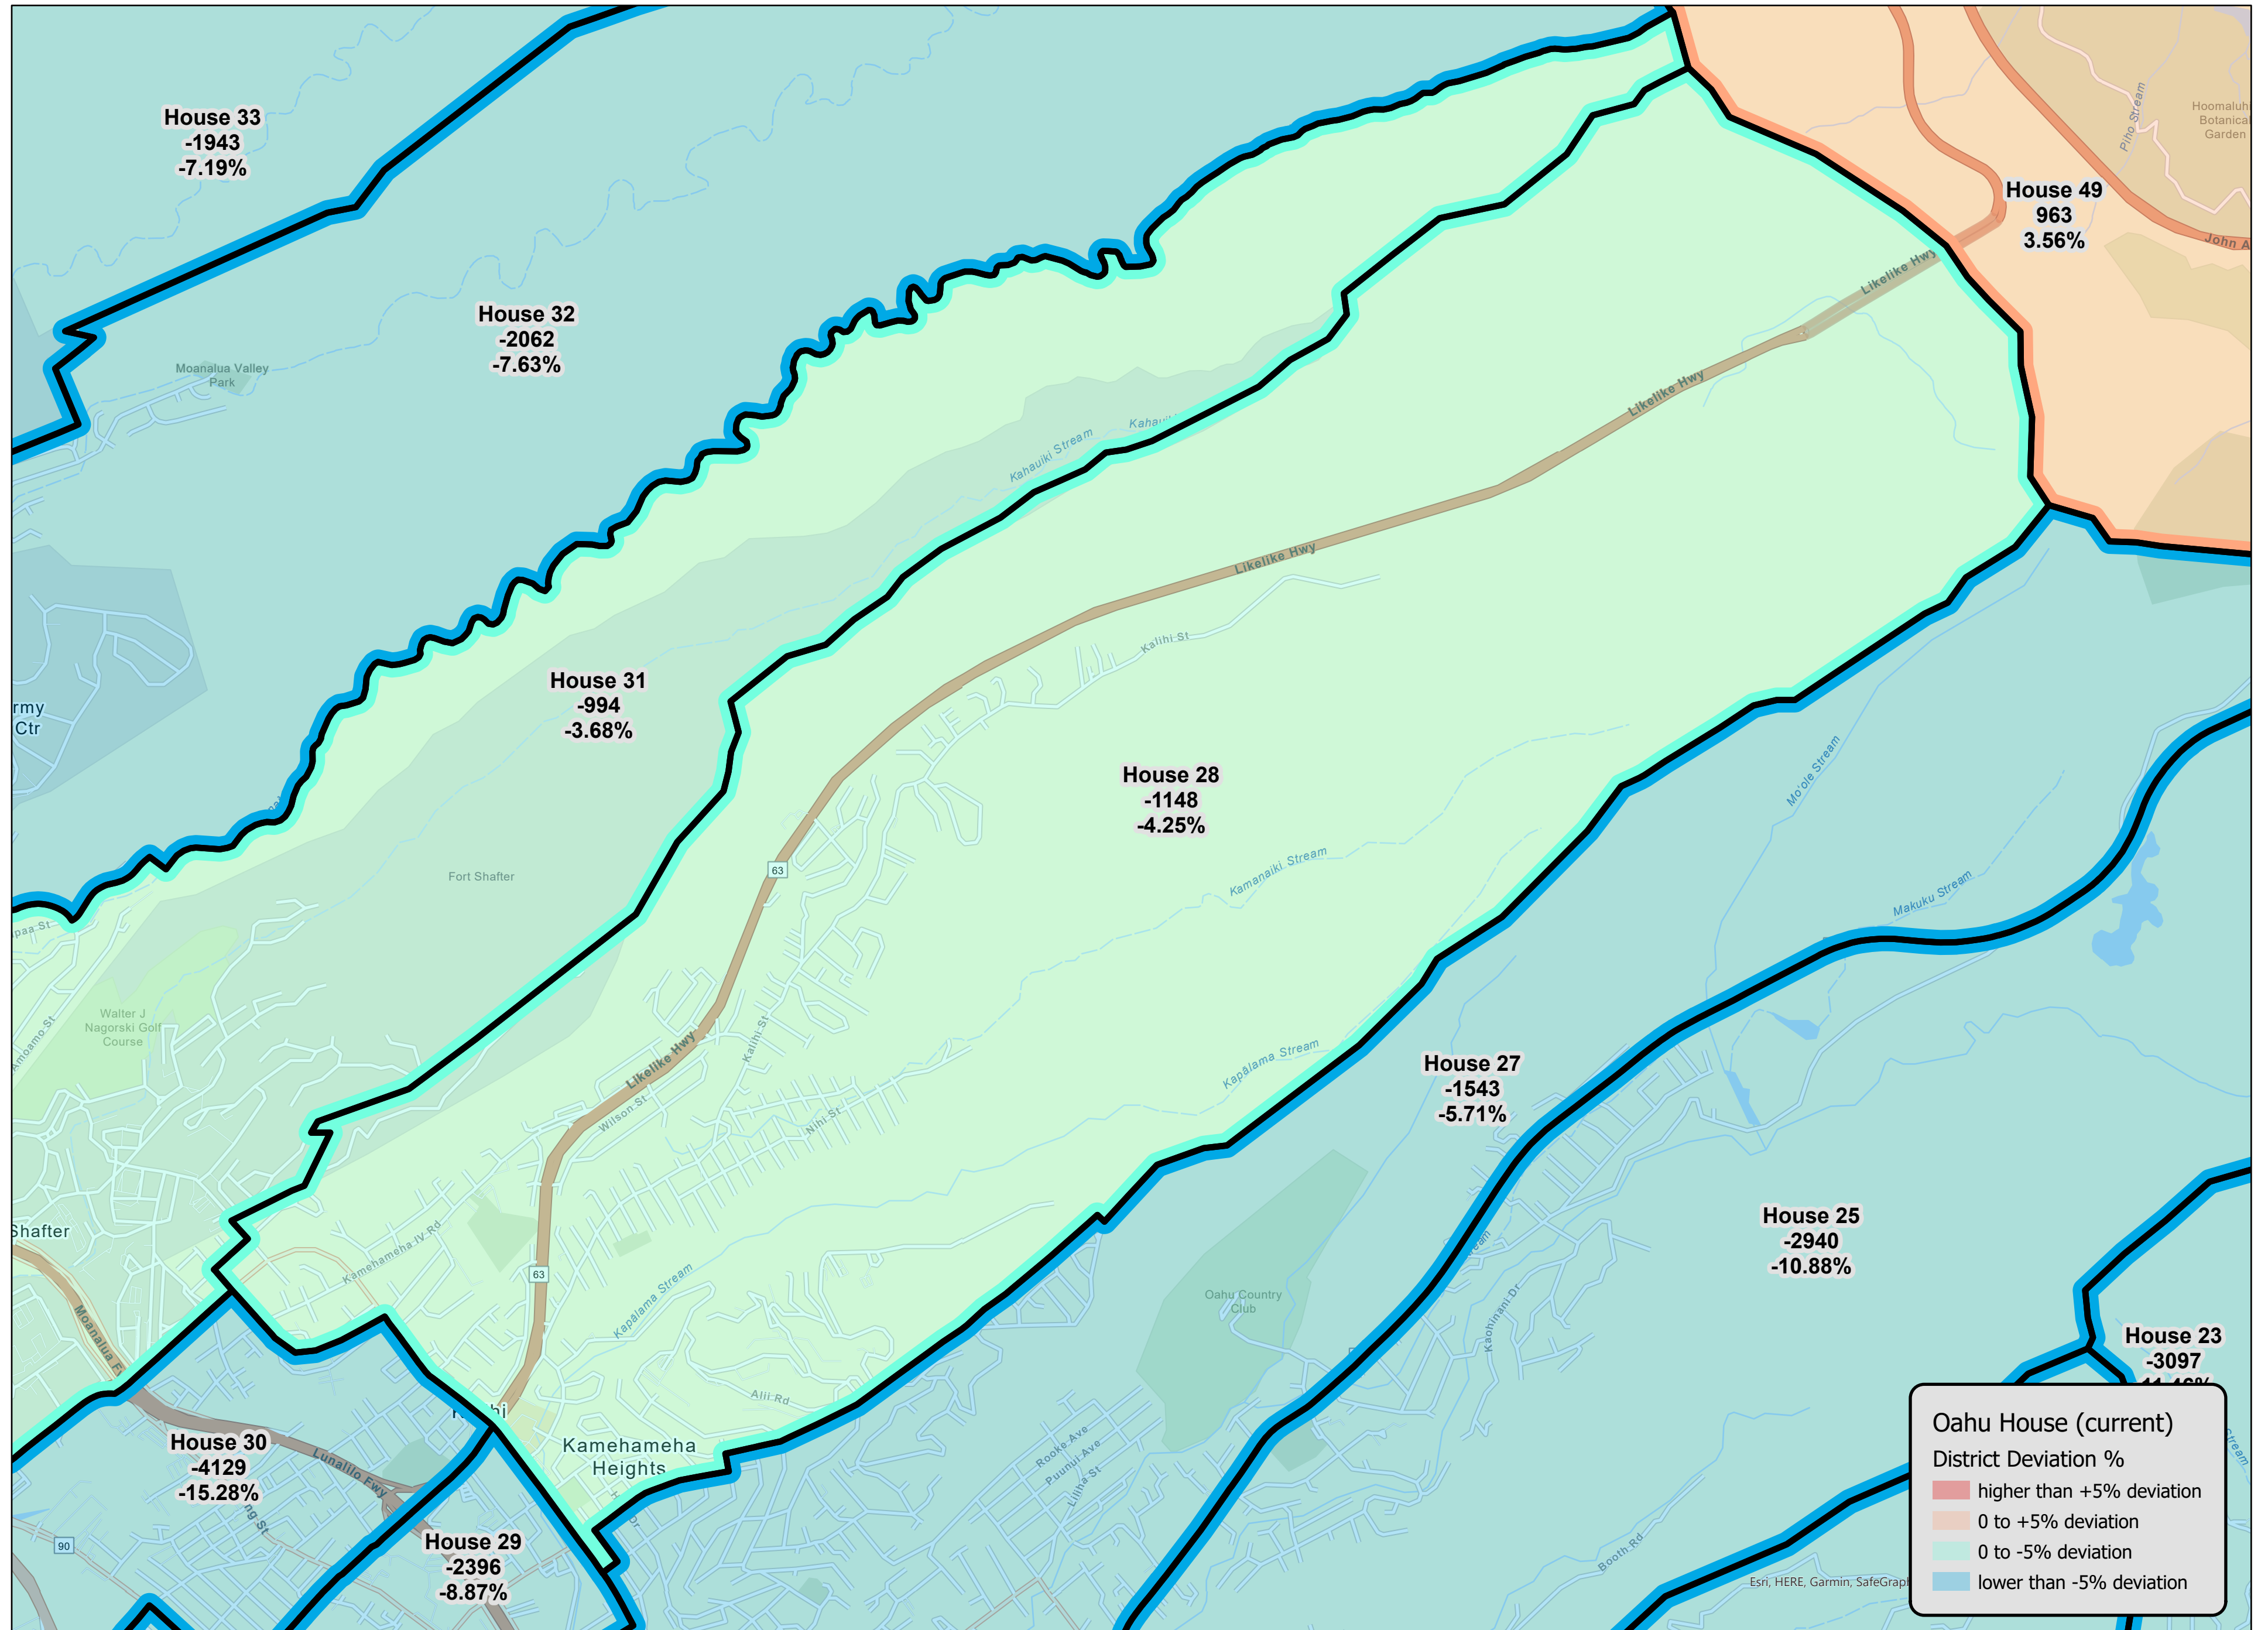

# Oahu BIU House 22 - Current (2011-2020) District Deviations

Oahu BIU House 23 - Current (2011-2020) District Deviations

Oahu BIU House 24 - Current (2011-2020) District Deviations

**Oahu BIU House 25 - Current (2011-2020) District Deviations**

Oahu BIU House 26 - Current (2011-2020) District Deviations

Esri Community Maps Contributors, Esri, HERE, Garmin, SafeGraph

Oahu BIU House 27 - Current (2011-2020) District Deviations

**Oahu House (current)**  
**District Deviation %**

- higher than +5% deviation
- 0 to +5% deviation
- 0 to -5% deviation
- lower than -5% deviation

Oahu BIU House 28 - Current (2011-2020) District Deviations

Oahu BIU House 29 - Current (2011-2020) District Deviations

Oahu BIU House 30 - Current (2011-2020) District Deviations

Oahu House (current)  
 District Deviation %

- higher than +5% deviation
- 0 to +5% deviation
- 0 to -5% deviation
- lower than -5% deviation

Esri, HERE, Garmin, SafeGraph