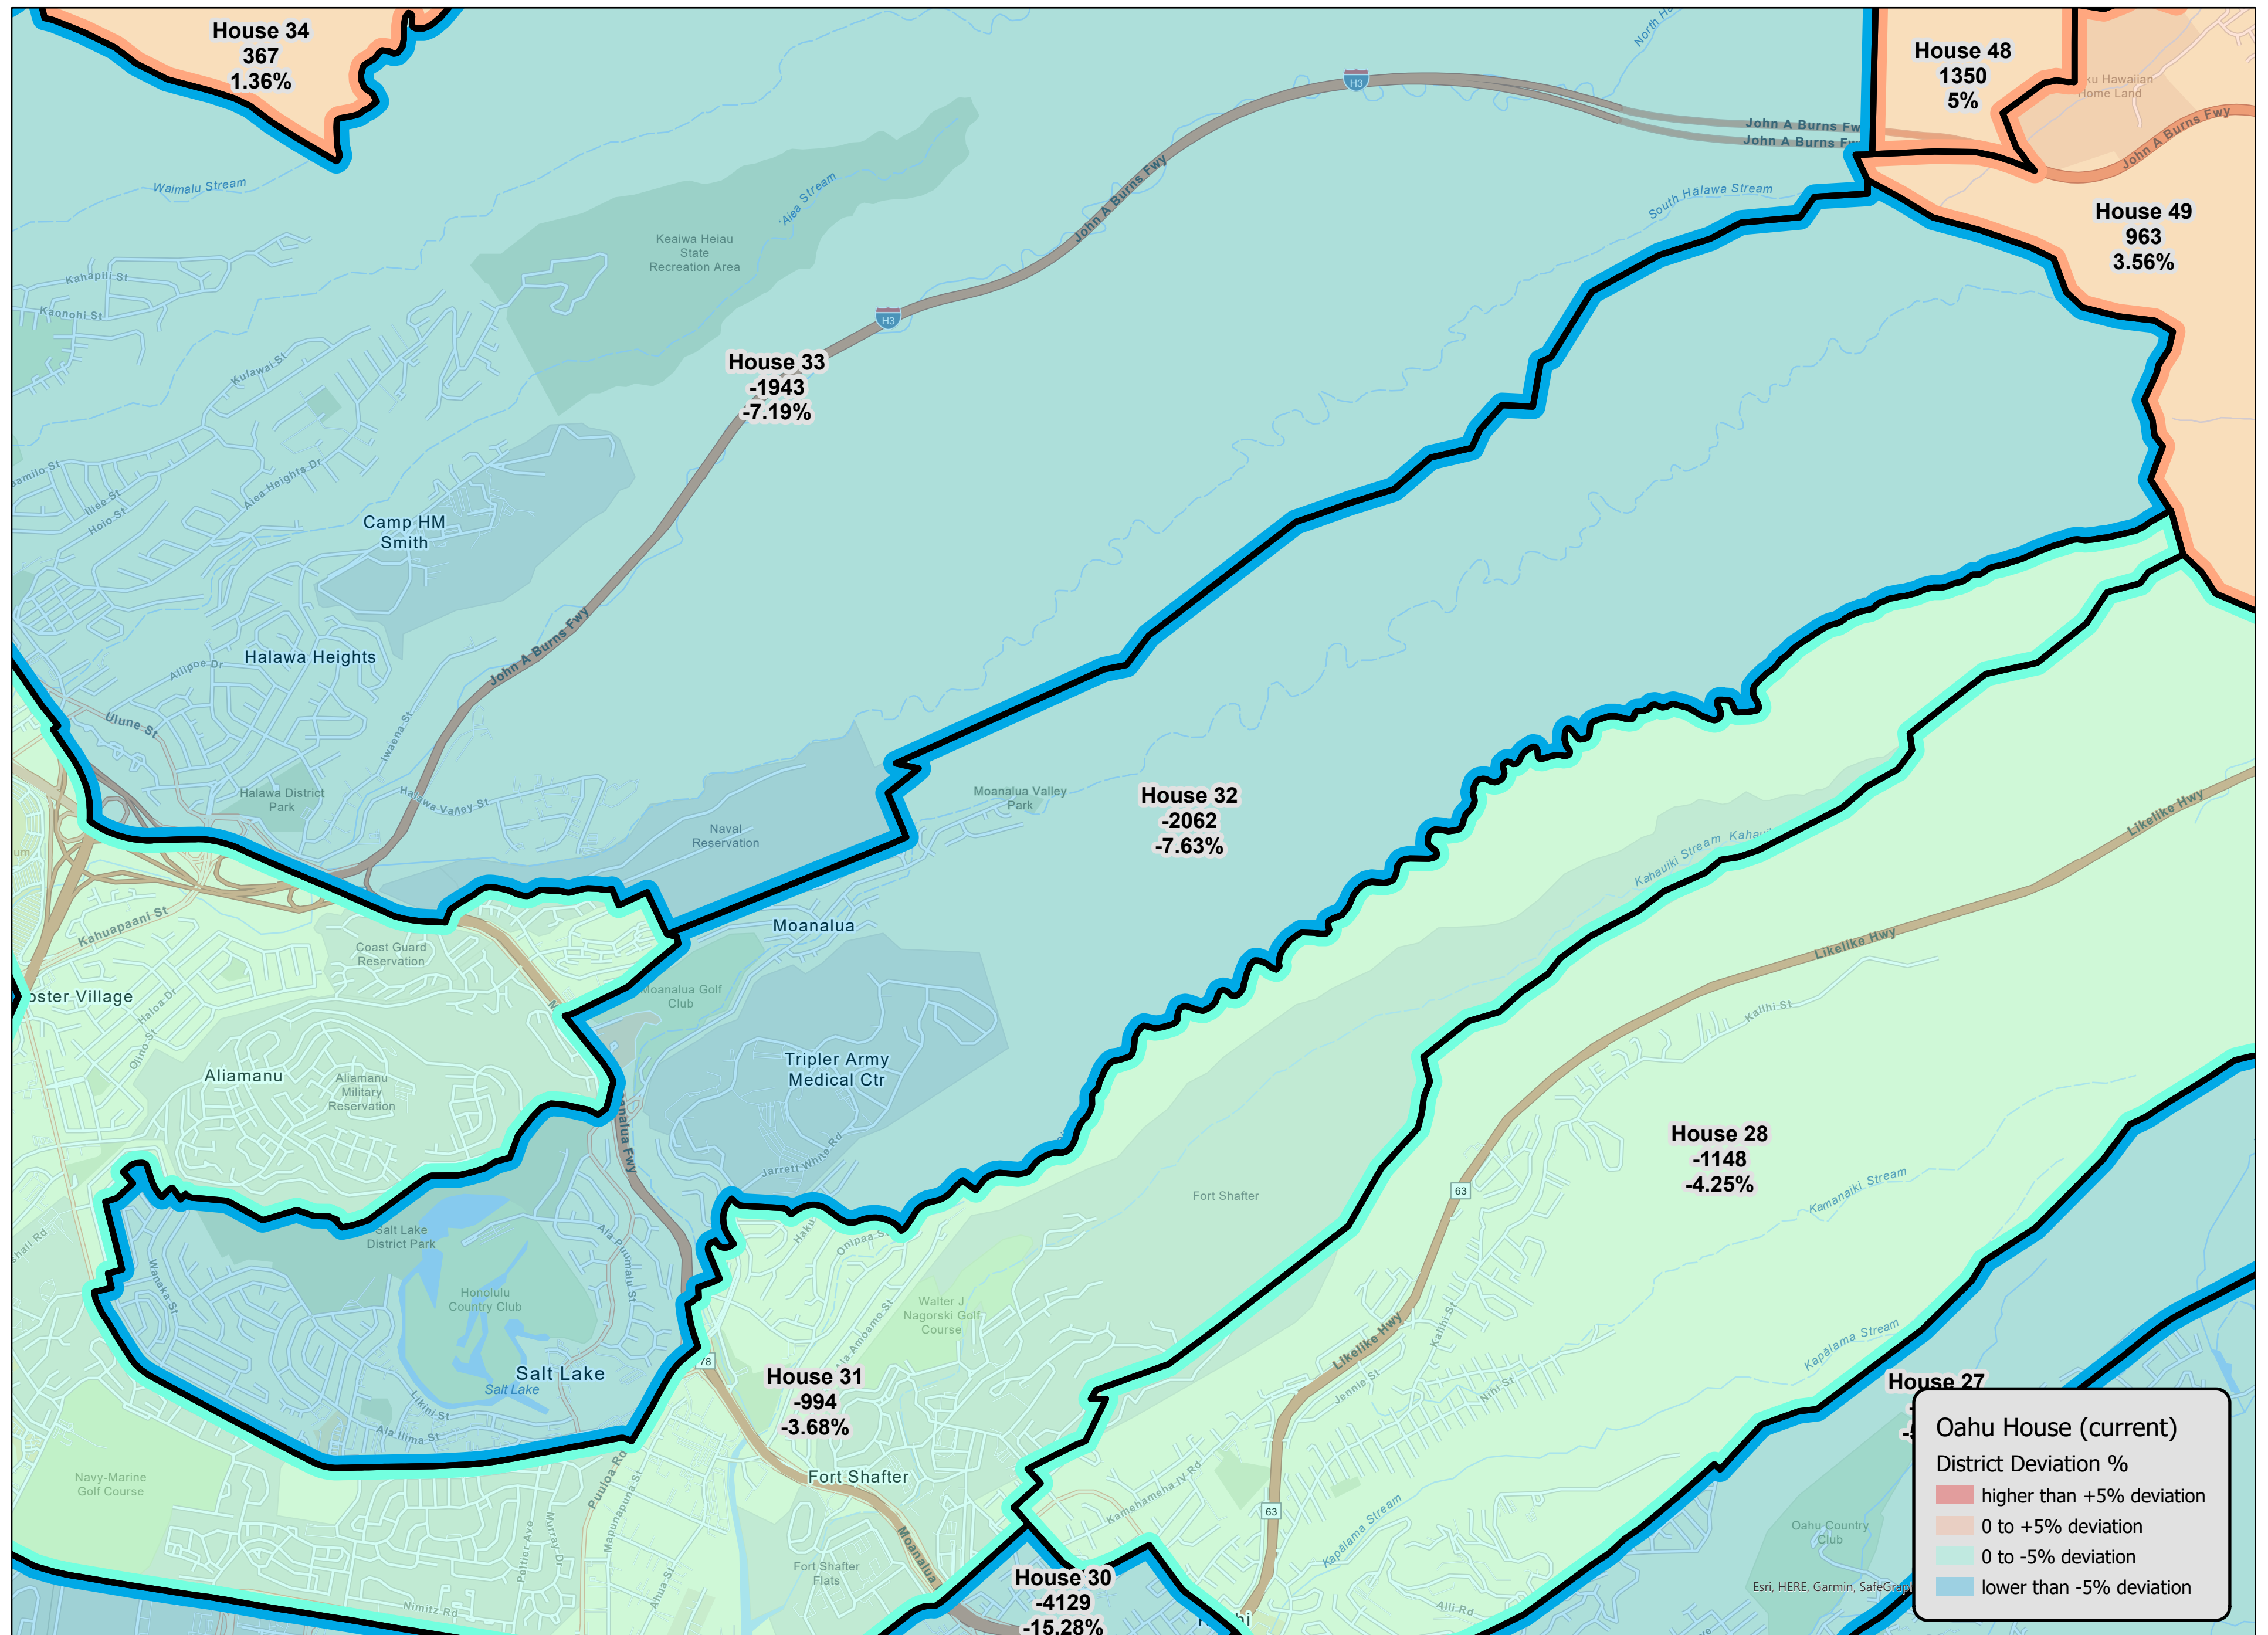

Oahu BIU House 26 - Current (2011-2020) District Deviations

Esri Community Maps Contributors, Esri, HERE, Garmin, SafeGraph

Oahu BIU House 27 - Current (2011-2020) District Deviations

**Oahu House (current)**  
**District Deviation %**

Oahu BIU House 30 - Current (2011-2020) District Deviations

Oahu House (current)  
 District Deviation %

- higher than +5% deviation
- 0 to +5% deviation
- 0 to -5% deviation
- lower than -5% deviation

Esri, HERE, Garmin, SafeGraph

**Oahu BIU House 31 - Current (2011-2020) District Deviations**

Oahu BIU House 32 - Current (2011-2020) District Deviations

Oahu BIU House 33 - Current (2011-2020) District Deviations

Oahu BIU House 34 - Current (2011-2020) District Deviations