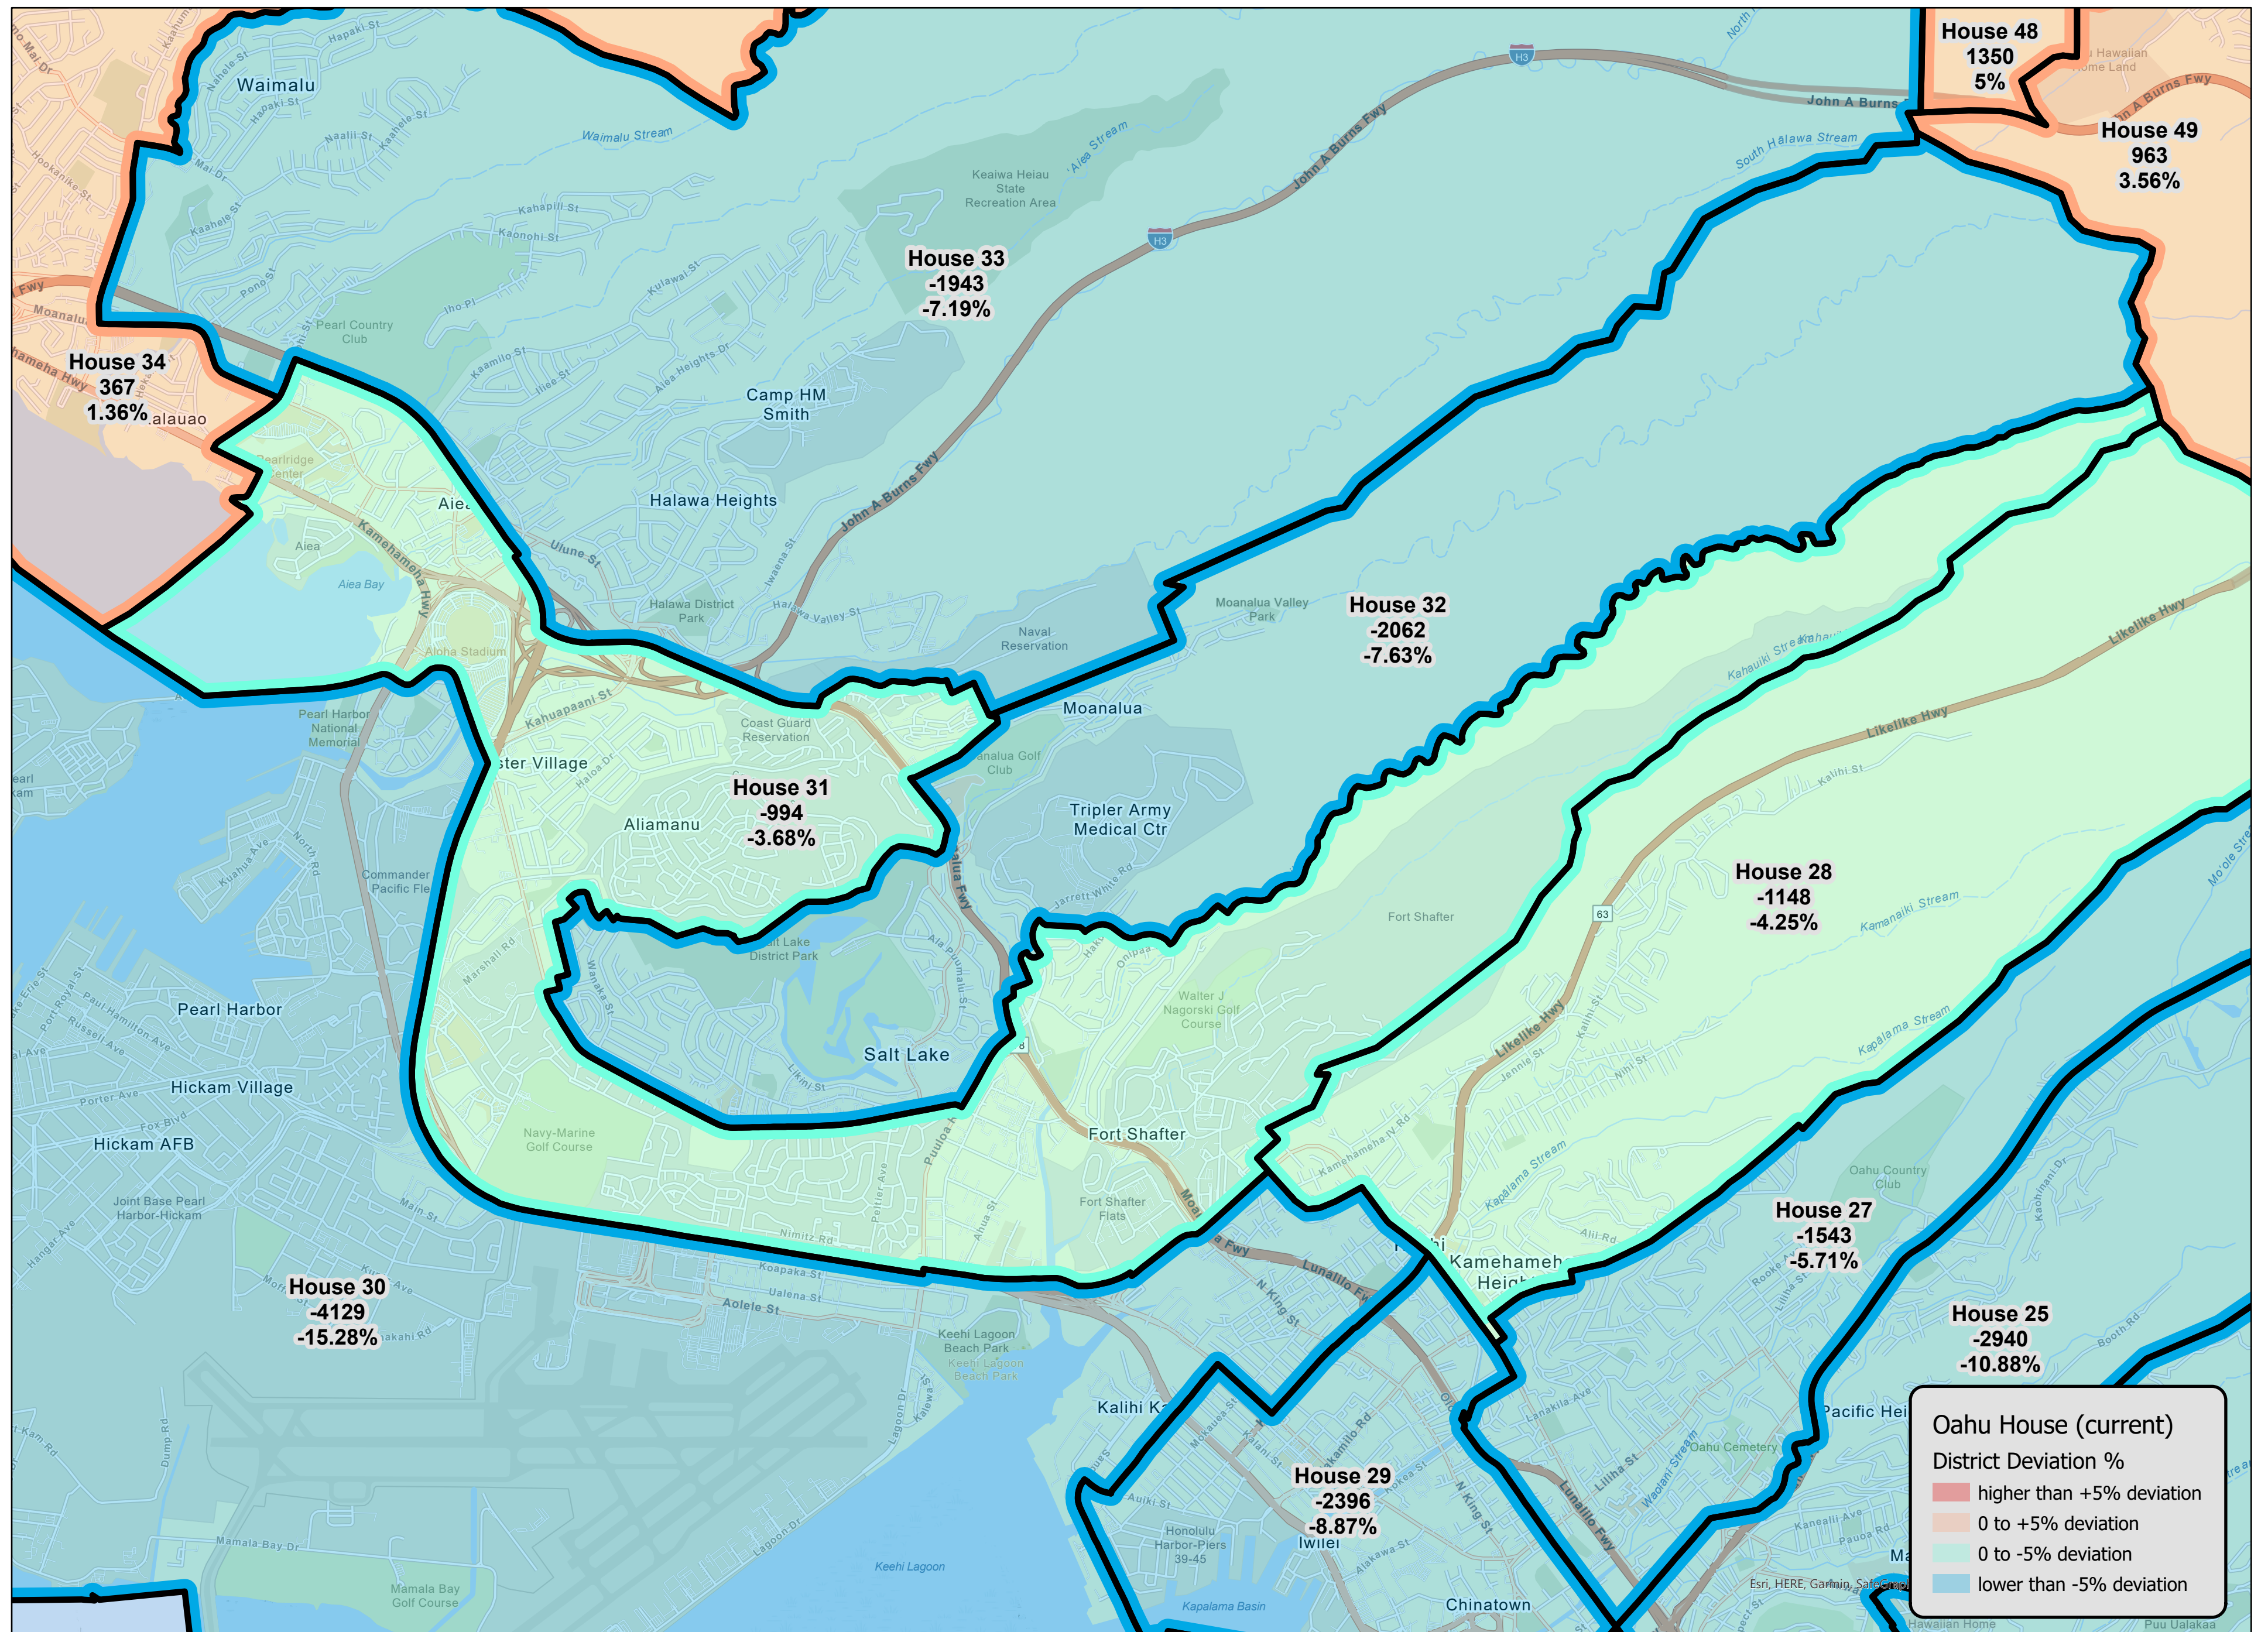

Oahu BIU House 31 - Current (2011-2020) District Deviations