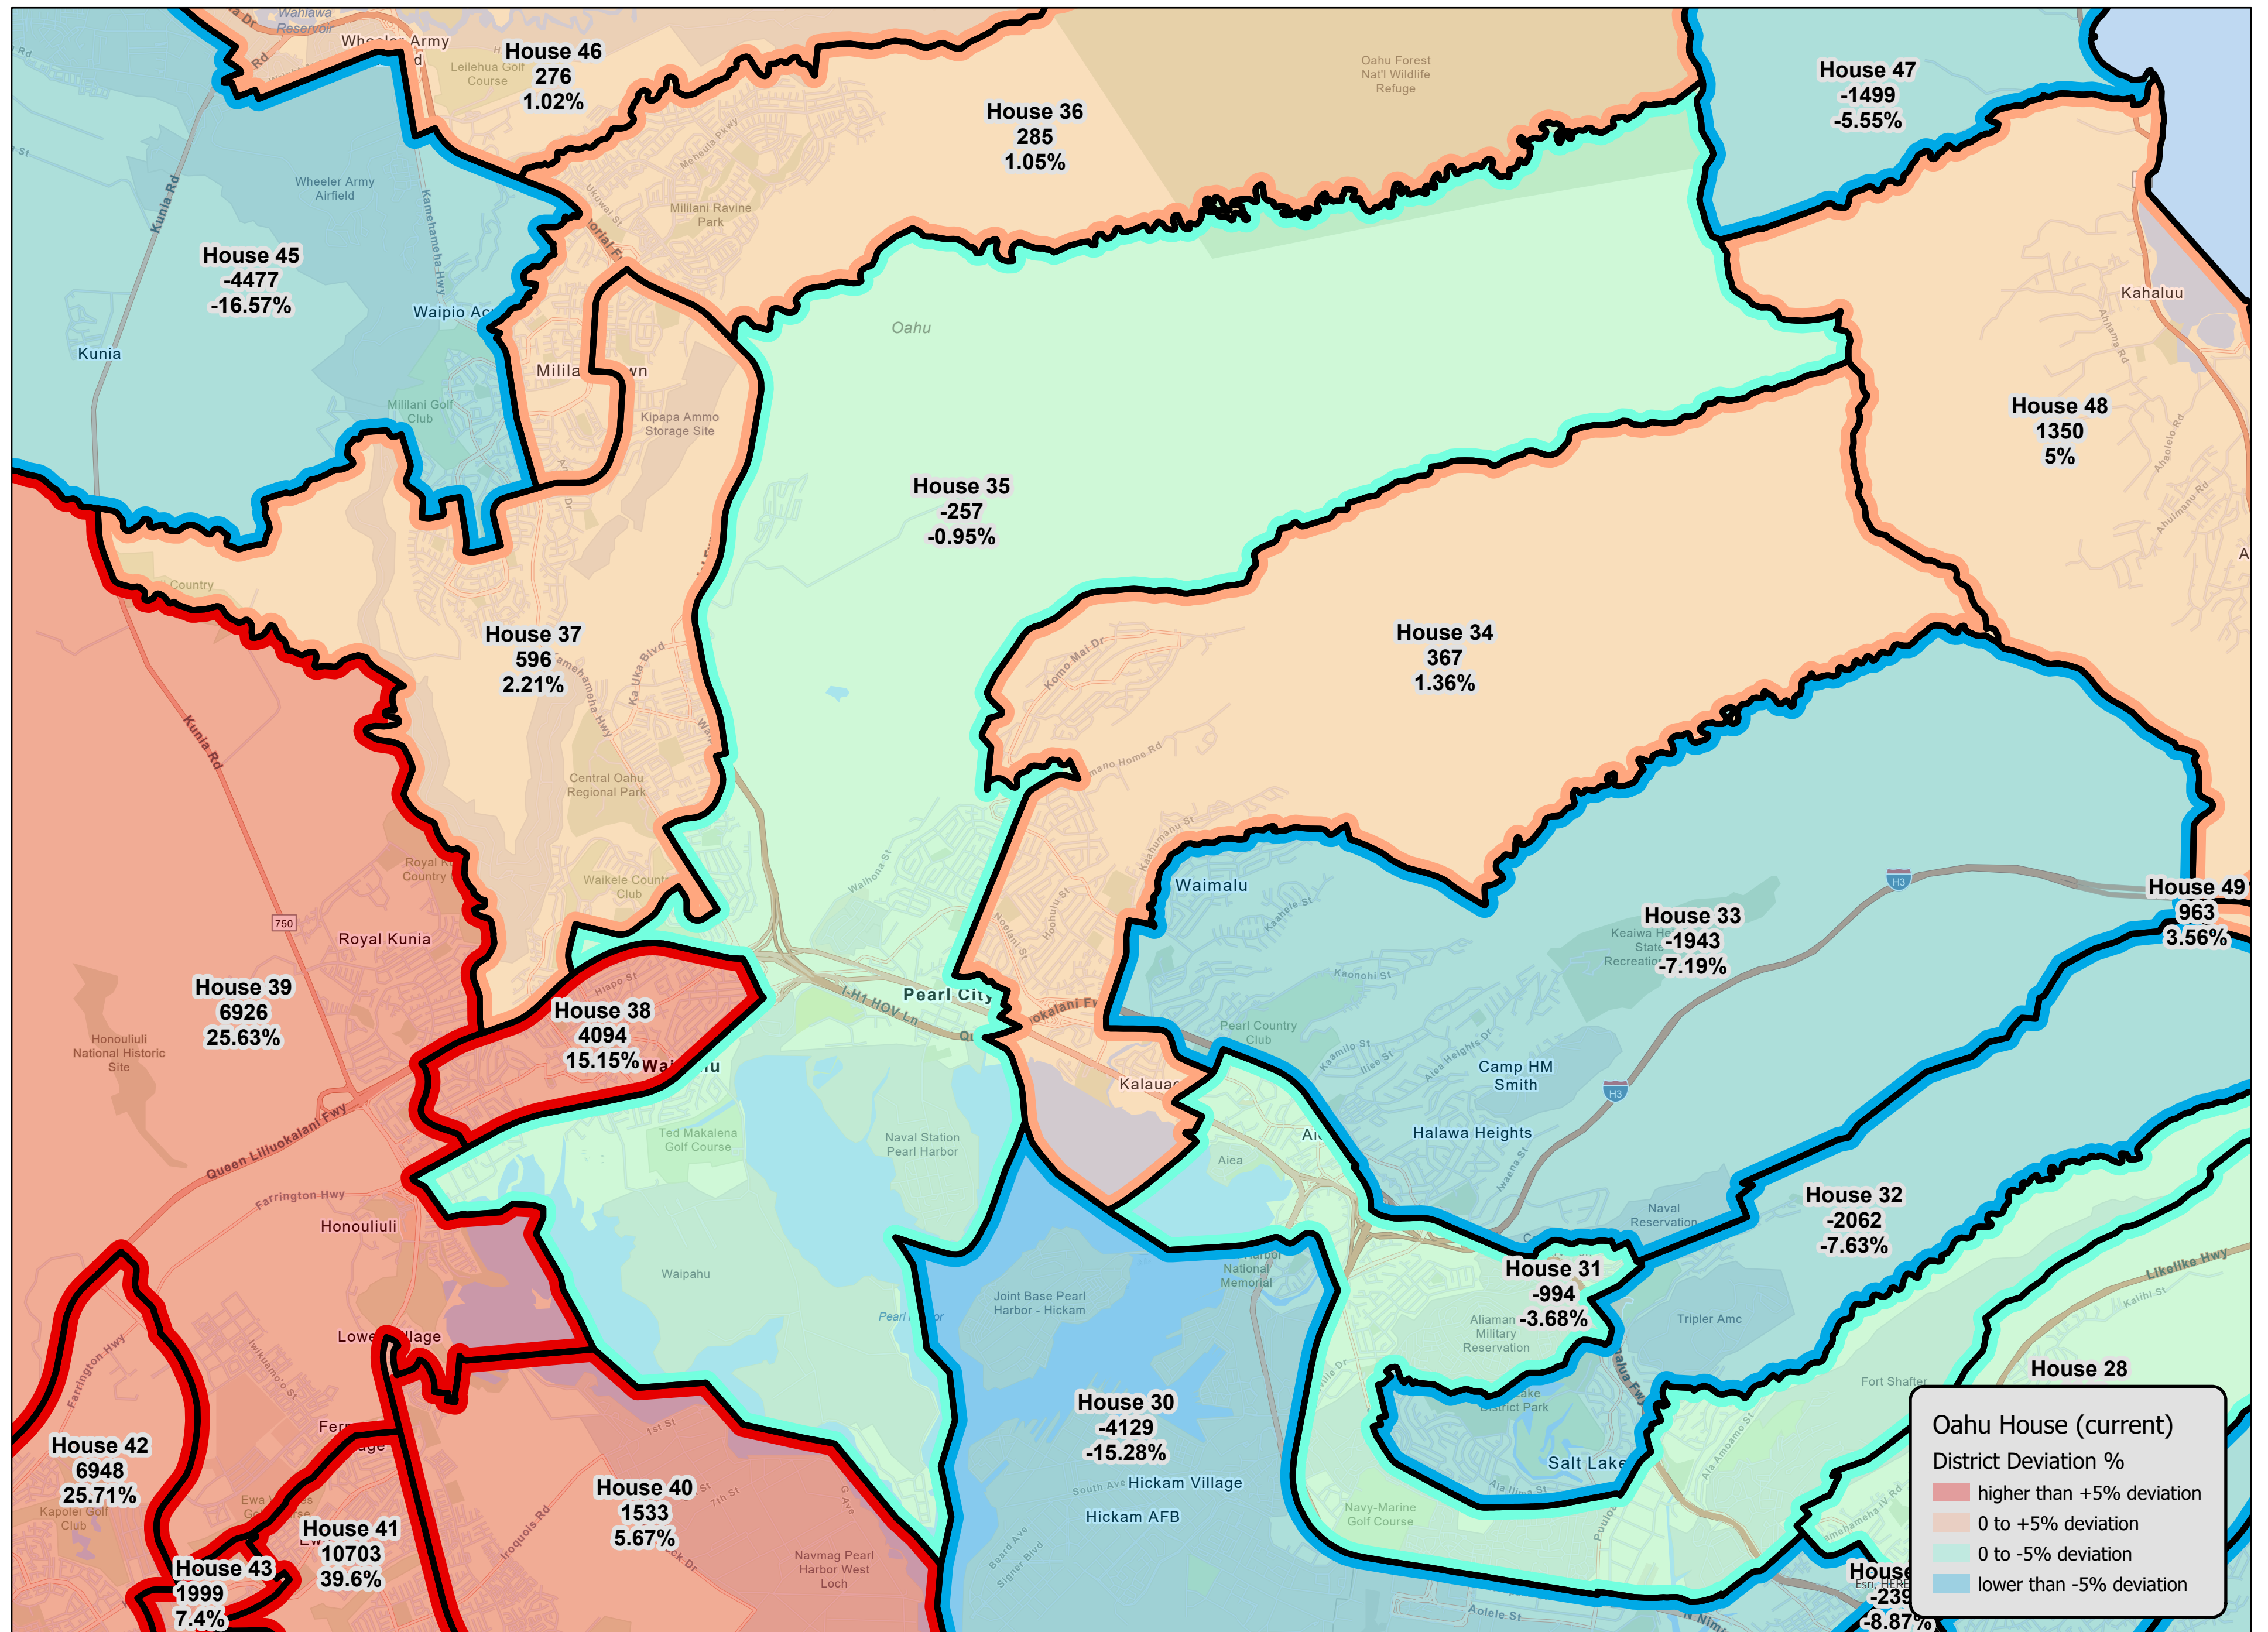

Oahu BIU House 35 - Current (2011-2020) District Deviations

Oahu House (current)
District Deviation %

- higher than +5% deviation
- 0 to +5% deviation
- 0 to -5% deviation
- lower than -5% deviation